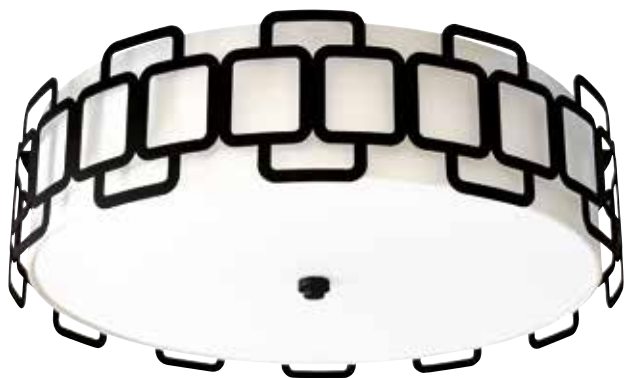

SABINA

Materials: Steel, Polycotton Shade
Finish: Black with off-white shades

HINKLEY

HK-SABINA-4F-BK