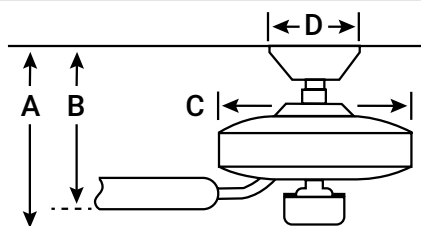

BLADE FINISH

Wood
(Side 1)

Matte Black
(Side 2)

HANGING MEASUREMENTS

Min. Fixture Drop (from ceiling)	A: 31.1cm
Min. Blade Drop (from ceiling)	B: 27.3cm
Housing (width)	C: 24.4cm
Ceiling Canopy (width)	D: 13.2cm