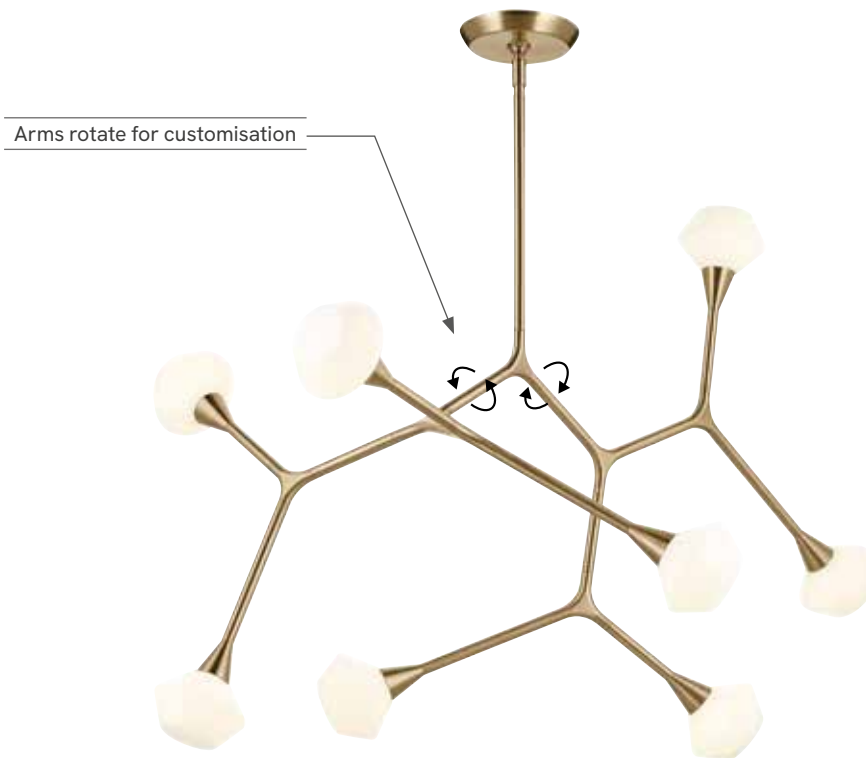

KL-RIVEN-LED-LP-122-CPZ

KL-RIVEN-LED-LP-122-CPZ
(Shown as semi-flush light)

KL-RIVEN-LED-MP-CPZ

KL-RIVEN-LED-LP-122-CPZ

Code	Description	Height	Width	Min. Drop	Max. Drop	Depth	Finish	Max. Wattage
KL-RIVEN-LED-LP-122-CPZ	LED Linear Pendant	238mm	1222mm	320mm	1238mm*	200mm	Champagne Bronze	43.5W Integrated LED, 3050Lm, 3000K, Dimmable
KL-RIVEN-LED-MP-CPZ	LED Pendant	389mm	127mm	469mm	1391mm*	-	Champagne Bronze	14.5W Integrated LED, 835Lm, 3000K, Dimmable

* Supplied with: 2 x 152mm, 2 x 305mm of rods.

ALM-ISSA-P-M-BG

ALM-ISSA-1WB-BG

ALM-ISSA-P-M-BG

ALM-ISSA-TL-BG

ALM-ISSA-FL-BG

Code	Description	Height	Width	Min. Drop	Max. Drop	Projection	Finish	Max. Wattage
ALM-ISSA-1WB-BG	1 lt LED Wall Light	197mm	142mm	-	-	142mm	Brushed Gold	10.5W Integrated LED, 460Lm, 3000K, Dimmable
ALM-ISSA-TL-BG	1 lt Table Lamp	680mm	216mm	-	-	-	Brushed Gold, Ivory Linen	1 x 60W E27
ALM-ISSA-FL-BG	1 lt Floor Lamp	1556mm	356mm	-	-	-	Brushed Gold, Ivory Linen	1 x 60W E27
ALM-ISSA-P-M-BG	LED Medium Pendant	133mm	305mm	229mm	1994mm*	-	Brushed Gold	20W Integrated LED, 1548Lm, 3000K, Dimmable

* Supplied with: 1829mm of wire.

KL-CASSIUS-8P-CPZ

KL-CASSIUS-4P-CPZ

KL-CASSIUS-8P-CPZ

Code	Description	Height	Width	Min. Drop	Max. Drop	Projection	Finish	Max. Wattage
KL-CASSIUS-4P-CPZ	4 Lt Pendant	502mm	1003mm	602mm	1422mm*1	133mm	Champagne Bronze	4 x 3W G9*2
KL-CASSIUS-8P-CPZ	8 Lt Pendant	794mm	1334mm	773mm	1543mm*1	673mm	Champagne Bronze	8 x 3W G9*2

*1 Supplied with: 2 x 152mm, 2 x 305mm of rods. *2 Supplied with: 3W LED G9 bulb(s)= 300Lm each. 3000K.

KL-LAROUSSE-LED-L-BKB

KL-LAROUSSE-LED-M-BKB

KL-LAROUSSE-LED-L-BKB

Code	Description	Height	Width	Min. Drop	Max. Drop	Finish	Max. Wattage
KL-LAROUSSE-LED-M-BKB	LED Medium Pendant	95mm	748mm	345mm	2159mm*	Black & Champagne Bronze	70.5W Integrated LED, 1644 Lm, 3000K, Dimmable
KL-LAROUSSE-LED-L-BKB	LED Large Pendant	95mm	1003mm	495mm	2159mm*	Black & Champagne Bronze	103W Integrated LED, 1800 Lm, 3000K, Dimmable