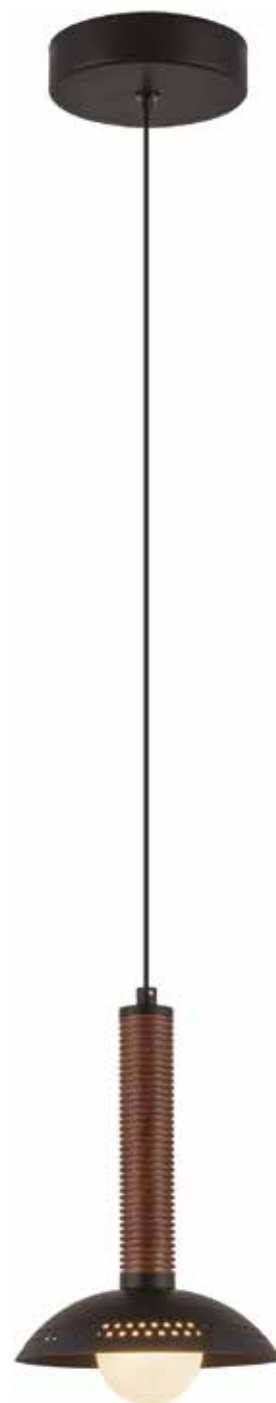

SECTION GUIDE

-  INTERIOR..... Pages 4 - 39
-  BATHROOM..... Pages 40 - 51
-  EXTERIOR..... Pages 52 - 65
-  FANS..... Pages 66 - 71

A - Z Index

A		I		P	
ABERDEEN	33	INGLENOOK	31	PILOTE	70, 71
ARDEN	25, 27	ISSA	11, 51	POPPY	39
ARIEL	7	K		PRATT	61
ARLEN	55	KAI	21	R	
AVIATEUR	67, 68, 69	KIERAN	29	REPUBLIC	57
B		L		RIPLEY	59
BRAY	29	LAROUSSE	15, 16	RIVEN	9
BRIANNA	37	M		S	
C		MARANT	49	SABINA	34, 35
CASSIUS	13	MATHUS	63	SAYLOR	43
CROSBY	19	MERCER	30	SENTRY	31
E		MONTE	53	SERCA	17
ELIN	45	MOUNT VERNON	64, 65	V	
ETCHER	23	O		VETIVENE	47
G		OTIS	7		
GEORGETTE	41				

* Supplied with: 1829mm of chain.

KL-ETCHER-P-L-BKB

KL-ETCHER-P-M-BKB

KL-ETCHER-P-M-CPZ

KL-ETCHER-P-L-BKB

KL-ETCHER-P-L-CPZ

Code	Description	Height	Width	Min. Drop	Max. Drop	Finish	Max. Wattage
KL-ETCHER-P-M-BKB	1 lt Medium Pendant	432mm	330mm	532mm	2355mm*	Black & Champagne Bronze	1 x 60W E27
KL-ETCHER-P-M-CPZ	1 lt Medium Pendant	432mm	330mm	532mm	2355mm*	Champagne Bronze	1 x 60W E27
KL-ETCHER-P-L-BKB	2 lt Large Pendant	572mm	457mm	672mm	2502mm*	Black & Champagne Bronze	2 x 60W E27
KL-ETCHER-P-L-CPZ	2 lt Large Pendant	572mm	457mm	672mm	2502mm*	Champagne Bronze	2 x 60W E27

* Supplied with: 1829mm of chain.

ALM-ARDEN-LED-MP-MB

ALM-ARDEN-LED-2WB-MB

ALM-ARDEN-LED-1WB-MB

ALM-ARDEN-LED-MP-MB

Code	Description	Height	Width	Min. Drop	Max. Drop	Finish	Max. Wattage
ALM-ARDEN-LED-MP-MB	LED Mini Pendant	241mm	152mm	423mm	2101mm*	Matte Black, Walnut Wood Veneer	6.5W Integrated LED, 383 Lm, 3000K, Dimmable
ALM-ARDEN-LED-1WB-MB	1 lt LED Wall Light	356mm	152mm	-	-	Matte Black, Walnut Wood Veneer	6.5W Integrated LED, 331 Lm, 3000K, Dimmable
ALM-ARDEN-LED-2WB-MB	2 lt LED Wall Light	572mm	152mm	-	-	Matte Black, Walnut Wood Veneer	13W Integrated LED, 736 Lm, 3000K, Dimmable