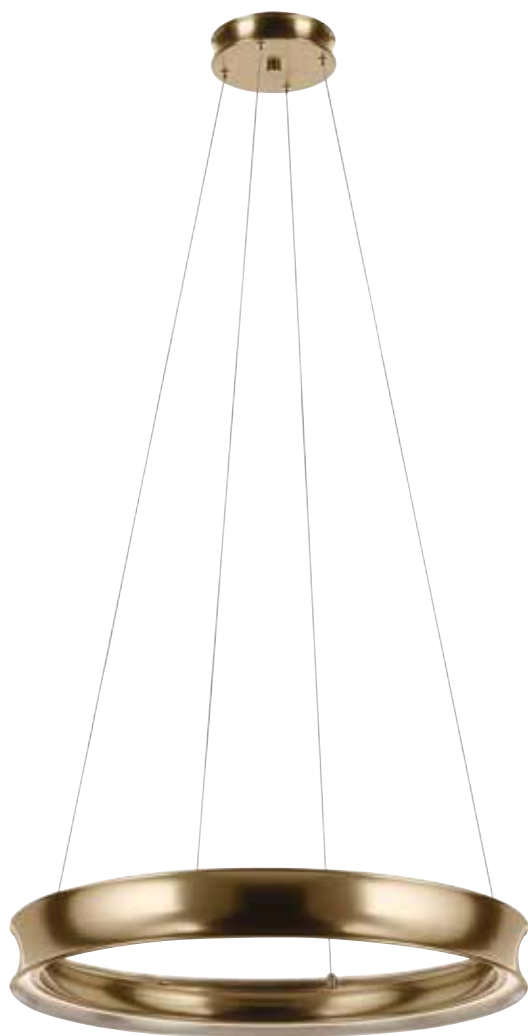

* Supplied with: 2 x 152mm, 2 x 305mm of rods.

ALM-ISSA-P-M-BG

ALM-ISSA-1WB-BG

ALM-ISSA-P-M-BG

ALM-ISSA-TL-BG

ALM-ISSA-FL-BG

Code	Description	Height	Width	Min. Drop	Max. Drop	Projection	Finish	Max. Wattage
ALM-ISSA-1WB-BG	1 lt LED Wall Light	197mm	142mm	-	-	142mm	Brushed Gold	10.5W Integrated LED, 460Lm, 3000K, Dimmable
ALM-ISSA-TL-BG	1 lt Table Lamp	680mm	216mm	-	-	-	Brushed Gold, Ivory Linen	1 x 60W E27
ALM-ISSA-FL-BG	1 lt Floor Lamp	1556mm	356mm	-	-	-	Brushed Gold, Ivory Linen	1 x 60W E27
ALM-ISSA-P-M-BG	LED Medium Pendant	133mm	305mm	229mm	1994mm*	-	Brushed Gold	20W Integrated LED, 1548Lm, 3000K, Dimmable

* Supplied with: 1829mm of wire.

KL-CASSIUS-8P-CPZ

KL-CASSIUS-4P-CPZ

KL-CASSIUS-8P-CPZ

Code	Description	Height	Width	Min. Drop	Max. Drop	Projection	Finish	Max. Wattage
KL-CASSIUS-4P-CPZ	4 Lt Pendant	502mm	1003mm	602mm	1422mm*1	133mm	Champagne Bronze	4 x 3W G9*2
KL-CASSIUS-8P-CPZ	8 Lt Pendant	794mm	1334mm	773mm	1543mm*1	673mm	Champagne Bronze	8 x 3W G9*2

*1 Supplied with: 2 x 152mm, 2 x 305mm of rods. *2 Supplied with: 3W LED G9 bulb(s)= 300Lm each. 3000K.

KL-LAROUSSE-LED-L-BKB

KL-LAROUSSE-LED-M-BKB

KL-LAROUSSE-LED-L-BKB

Code	Description	Height	Width	Min. Drop	Max. Drop	Finish	Max. Wattage
KL-LAROUSSE-LED-M-BKB	LED Medium Pendant	95mm	748mm	345mm	2159mm*	Black & Champagne Bronze	70.5W Integrated LED, 1644 Lm, 3000K, Dimmable
KL-LAROUSSE-LED-L-BKB	LED Large Pendant	95mm	1003mm	495mm	2159mm*	Black & Champagne Bronze	103W Integrated LED, 1800 Lm, 3000K, Dimmable

* Supplied with: 3048mm of wire.

LAROUSSE

Materials: Steel
Finish: Champagne Bronze

KICHLER

KL-LAROUSSE-LED-M-CPZ

KL-LAROUSSE-LED-L-CPZ

Code	Description	Height	Width	Min. Drop	Max. Drop	Finish	Max. Wattage
KL-LAROUSSE-LED-M-CPZ	LED Medium Pendant	95mm	748mm	345mm	2159mm*	Champagne Bronze	70.5W Integrated LED, 1644 Lm, 3000K, Dimmable
KL-LAROUSSE-LED-L-CPZ	LED Large Pendant	95mm	1003mm	495mm	2159mm*	Champagne Bronze	103W Integrated LED, 1800 Lm, 3000K, Dimmable