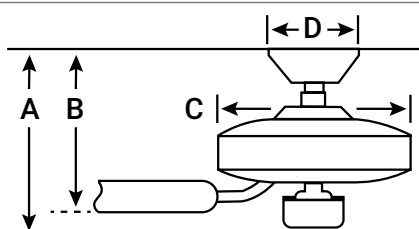

BLADE FINISH

Wood
(Side 1)

Matte White
(Side 2)

HANGING MEASUREMENTS

Min. Fixture Drop (from ceiling)	A: 31.1cm
Min. Blade Drop (from ceiling)	B: 27.3cm
Housing (width)	C: 24.4cm
Ceiling Canopy (width)	D: 13.2cm