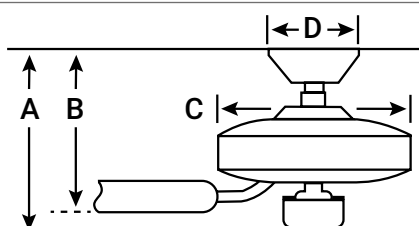

Painted Walnut (Side 1)

Painted Walnut (Side 2)

HANGING MEASUREMENTS

Min. Fixture Drop (from ceiling)	A: 38.2cm
Min. Blade Drop (from ceiling)	B: 31.2cm
Housing (width)	C: 19cm
Ceiling Canopy (width)	D: 15.6cm