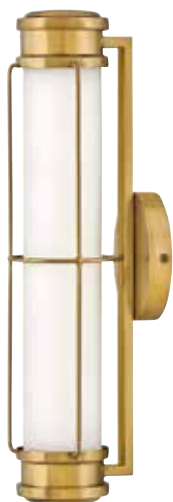

IP44

HK-SAYLOR-LED-S-HB