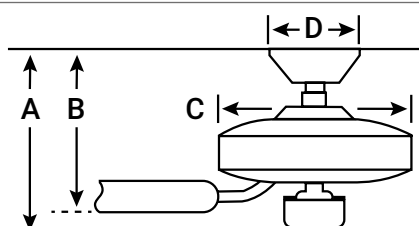

HANGING MEASUREMENTS

Min. Fixture Drop (from ceiling)	A: 38.2cm
Min. Blade Drop (from ceiling)	B: 31.2cm
Housing (width)	C: 19cm
Ceiling Canopy (width)	D: 15.6cm

AIR PERFORMANCE

AIRFLOW - CFM Cubic ft. per minute on high	4044
POWER USAGE Watts on High (excludes lights)	52
AIRFLOW EFFICIENCY Cubic ft. per minute per Watt	78