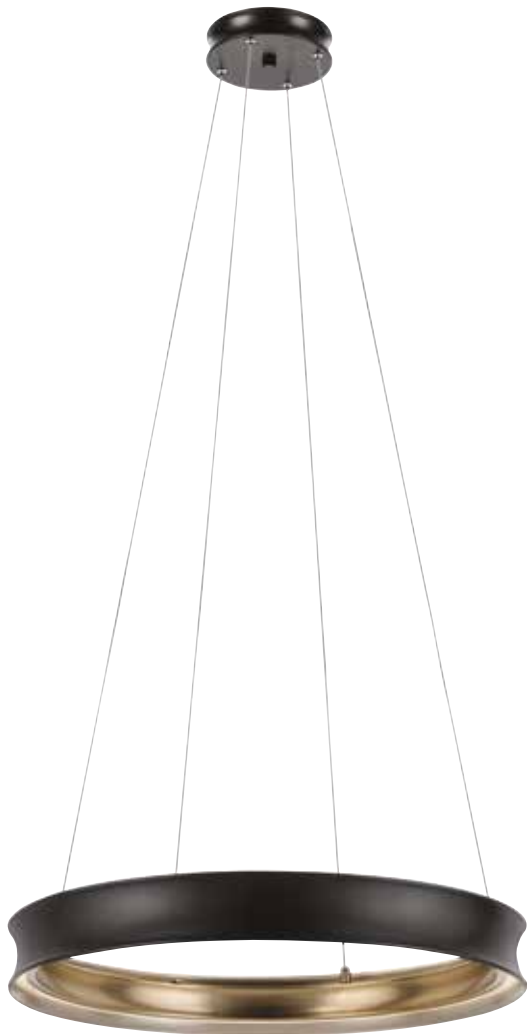

* Supplied with: 2 x 152mm, 2 x 305mm of rods.

ALM-ISSA-P-M-BG

ALM-ISSA-1WB-BG

ALM-ISSA-P-M-BG

ALM-ISSA-TL-BG

ALM-ISSA-FL-BG

Code	Description	Height	Width	Min. Drop	Max. Drop	Projection	Finish	Max. Wattage
ALM-ISSA-1WB-BG	1 lt LED Wall Light	197mm	142mm	-	-	142mm	Brushed Gold	10.5W Integrated LED, 460Lm, 3000K, Dimmable
ALM-ISSA-TL-BG	1 lt Table Lamp	680mm	216mm	-	-	-	Brushed Gold, Ivory Linen	1 x 60W E27
ALM-ISSA-FL-BG	1 lt Floor Lamp	1556mm	356mm	-	-	-	Brushed Gold, Ivory Linen	1 x 60W E27
ALM-ISSA-P-M-BG	LED Medium Pendant	133mm	305mm	229mm	1994mm*	-	Brushed Gold	20W Integrated LED, 1548Lm, 3000K, Dimmable

* Supplied with: 1829mm of wire.

KL-CASSIUS-8P-CPZ

KL-CASSIUS-4P-CPZ

KL-CASSIUS-8P-CPZ

Code	Description	Height	Width	Min. Drop	Max. Drop	Projection	Finish	Max. Wattage
KL-CASSIUS-4P-CPZ	4 Lt Pendant	502mm	1003mm	602mm	1422mm*1	133mm	Champagne Bronze	4 x 3W G9*2
KL-CASSIUS-8P-CPZ	8 Lt Pendant	794mm	1334mm	773mm	1543mm*1	673mm	Champagne Bronze	8 x 3W G9*2

*1 Supplied with: 2 x 152mm, 2 x 305mm of rods. *2 Supplied with: 3W LED G9 bulb(s)= 300Lm each. 3000K.

KL-LAROUSSE-LED-L-BKB

KL-LAROUSSE-LED-M-BKB

KL-LAROUSSE-LED-L-BKB

Code	Description	Height	Width	Min. Drop	Max. Drop	Finish	Max. Wattage
KL-LAROUSSE-LED-M-BKB	LED Medium Pendant	95mm	748mm	345mm	2159mm*	Black & Champagne Bronze	70.5W Integrated LED, 1644 Lm, 3000K, Dimmable
KL-LAROUSSE-LED-L-BKB	LED Large Pendant	95mm	1003mm	495mm	2159mm*	Black & Champagne Bronze	103W Integrated LED, 1800 Lm, 3000K, Dimmable

* Supplied with: 3048mm of wire.

LAROUSSE

Materials: Steel
Finish: Champagne Bronze

KICHLER

KL-LAROUSSE-LED-M-CPZ

KL-LAROUSSE-LED-L-CPZ

Code	Description	Height	Width	Min. Drop	Max. Drop	Finish	Max. Wattage
KL-LAROUSSE-LED-M-CPZ	LED Medium Pendant	95mm	748mm	345mm	2159mm*	Champagne Bronze	70.5W Integrated LED, 1644 Lm, 3000K, Dimmable
KL-LAROUSSE-LED-L-CPZ	LED Large Pendant	95mm	1003mm	495mm	2159mm*	Champagne Bronze	103W Integrated LED, 1800 Lm, 3000K, Dimmable