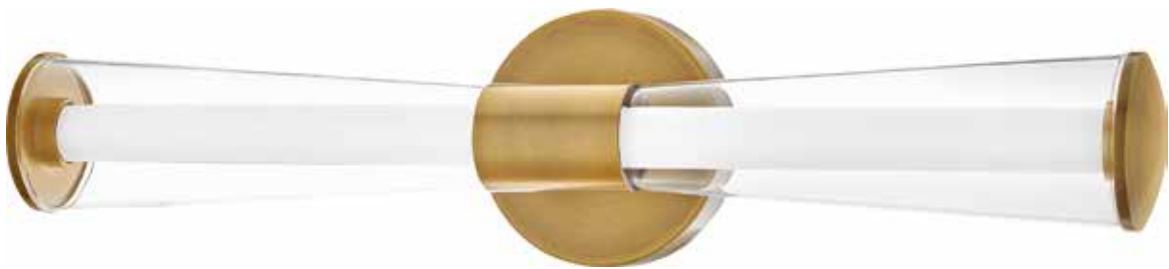

IP44

These lights can be mounted horizontally or vertically

HK-ELIN-LED-WB2-LCB