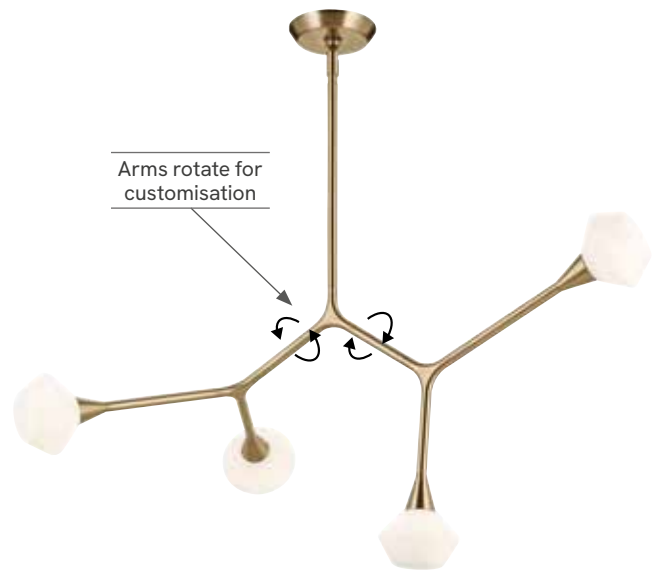

KL-RIVEN-LED-LP-122-CPZ

KL-RIVEN-LED-LP-122-CPZ
(Shown as semi-flush light)

KL-RIVEN-LED-MP-CPZ

KL-RIVEN-LED-LP-122-CPZ

Code	Description	Height	Width	Min. Drop	Max. Drop	Depth	Finish	Max. Wattage
KL-RIVEN-LED-LP-122-CPZ	LED Linear Pendant	238mm	1222mm	320mm	1238mm*	200mm	Champagne Bronze	43.5W Integrated LED, 3050Lm, 3000K, Dimmable
KL-RIVEN-LED-MP-CPZ	LED Pendant	389mm	127mm	469mm	1391mm*	-	Champagne Bronze	14.5W Integrated LED, 835Lm, 3000K, Dimmable

* Supplied with: 2 x 152mm, 2 x 305mm of rods.

ALM-ISSA-P-M-BG

ALM-ISSA-1WB-BG

ALM-ISSA-P-M-BG

ALM-ISSA-TL-BG

ALM-ISSA-FL-BG

Code	Description	Height	Width	Min. Drop	Max. Drop	Projection	Finish	Max. Wattage
ALM-ISSA-1WB-BG	1 lt LED Wall Light	197mm	142mm	-	-	142mm	Brushed Gold	10.5W Integrated LED, 460Lm, 3000K, Dimmable
ALM-ISSA-TL-BG	1 lt Table Lamp	680mm	216mm	-	-	-	Brushed Gold, Ivory Linen	1 x 60W E27
ALM-ISSA-FL-BG	1 lt Floor Lamp	1556mm	356mm	-	-	-	Brushed Gold, Ivory Linen	1 x 60W E27
ALM-ISSA-P-M-BG	LED Medium Pendant	133mm	305mm	229mm	1994mm*	-	Brushed Gold	20W Integrated LED, 1548Lm, 3000K, Dimmable

* Supplied with: 1829mm of wire.

KL-CASSIUS-8P-CPZ

KL-CASSIUS-4P-CPZ

KL-CASSIUS-8P-CPZ

Code	Description	Height	Width	Min. Drop	Max. Drop	Projection	Finish	Max. Wattage
KL-CASSIUS-4P-CPZ	4 Lt Pendant	502mm	1003mm	602mm	1422mm*1	133mm	Champagne Bronze	4 x 3W G9*2
KL-CASSIUS-8P-CPZ	8 Lt Pendant	794mm	1334mm	773mm	1543mm*1	673mm	Champagne Bronze	8 x 3W G9*2

*1 Supplied with: 2 x 152mm, 2 x 305mm of rods. *2 Supplied with: 3W LED G9 bulb(s)= 300Lm each. 3000K.

KL-LAROUSSE-LED-L-BKB

KL-LAROUSSE-LED-M-BKB

KL-LAROUSSE-LED-L-BKB

Code	Description	Height	Width	Min. Drop	Max. Drop	Finish	Max. Wattage
KL-LAROUSSE-LED-M-BKB	LED Medium Pendant	95mm	748mm	345mm	2159mm*	Black & Champagne Bronze	70.5W Integrated LED, 1644 Lm, 3000K, Dimmable
KL-LAROUSSE-LED-L-BKB	LED Large Pendant	95mm	1003mm	495mm	2159mm*	Black & Champagne Bronze	103W Integrated LED, 1800 Lm, 3000K, Dimmable