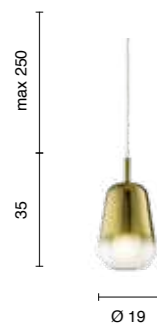

sospensione suspension

NEW

SO.THELMA/1-TRASPA
METEL: **OSO0352**

SO.THELMA/1-FUME
METEL: **OSO0353**
SO.THELMA/1-AMBRA
METEL: **OSO0354**
SO.THELMA/1-VERDE
METEL: **OSO0418**

SO.THELMA/1-ORO
METEL: **OSO0399**
SO.THELMA/1-RAME
METEL: **OSO0400**

power: 1 x E27 max 15W
voltage: 220-240V