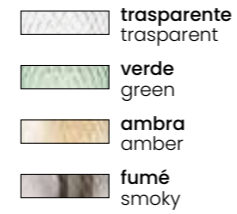

colore montatura
frame color

sorgente luminosa
light source

LED

colori vetri
glass colors

sospensione
suspension

NEW

BASEORO/GOLF-1LUCE
METEL: **OBA0035**

BASE/GOLF-1LUCE
METEL: **OBA0030**