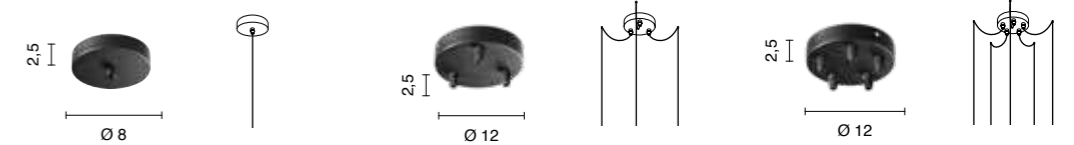

colore montatura frame color

- bianco
  white
- oro
  gold
- nero
  black

BASE/BIANCO
METEL: **OBA0034**
BASE/ORO
METEL: **OBA0029**
BASE/NERO
METEL: **OBA0028**

BASE/3-BIANCO
METEL: **OBA0003**
BASE/3-ORO
METEL: **OBA0005**
BASE/3-NERO
METEL: **OBA0004**

BASE/5-BIANCO
METEL: **OBA0006**
BASE/5-ORO
METEL: **OBA0008**
BASE/5-NERO
METEL: **OBA0007**