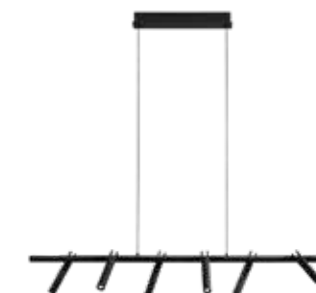

pag. 32

NEW Teddy

pag. 44

NEW Tenua