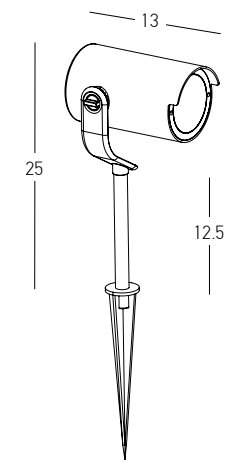

Bulb 1x GU10
Power 20W MAX
Input 220-240V, 50/60Hz
IP 65
Dimensions Ø: 7.5cm L: 13cm H: 25cm
Base Ø: 6cm H: 0.5cm
Material Aluminium - Tempered Glass
Special Feature 40cm Cable Available
Movable Spot
Spike & Base Included
Waterproof Connector Included

Color Brown / **Code E284**