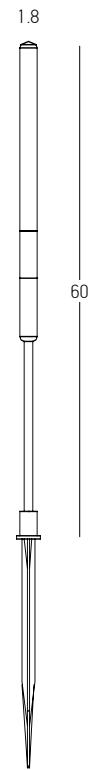

Power 1.5W
Input 24V
Color Temperature 3000K
Lumen 90Lm
Cri 80
IP 65
Dimensions Ø: 1.8cm H: 60cm
Material Aluminium - Frosted Acrylic
Special Feature 200cm Cable Available
Spike Included
Waterproof Connector Included
Recommended Driver LPH-18-24 (Not Included)
In Parallel Connection 1-11 pcs
Color Brown / **Code E457**