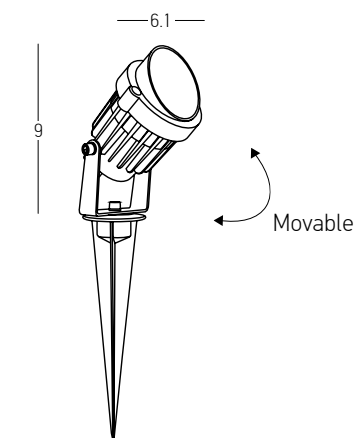

Power 5W
Input 220-240V, 50/60Hz
Color Temperature 3000K
Lumen 380Lm
Cri 80
IP 65
Dimensions Ø: 6.1 cm H: 9cm
Beam Angle 36°
Material Aluminium - Tempered Glass
Special Feature 20cm Cable Available
Movable Spot
Spike Included

Color Graphite / **Code E153**