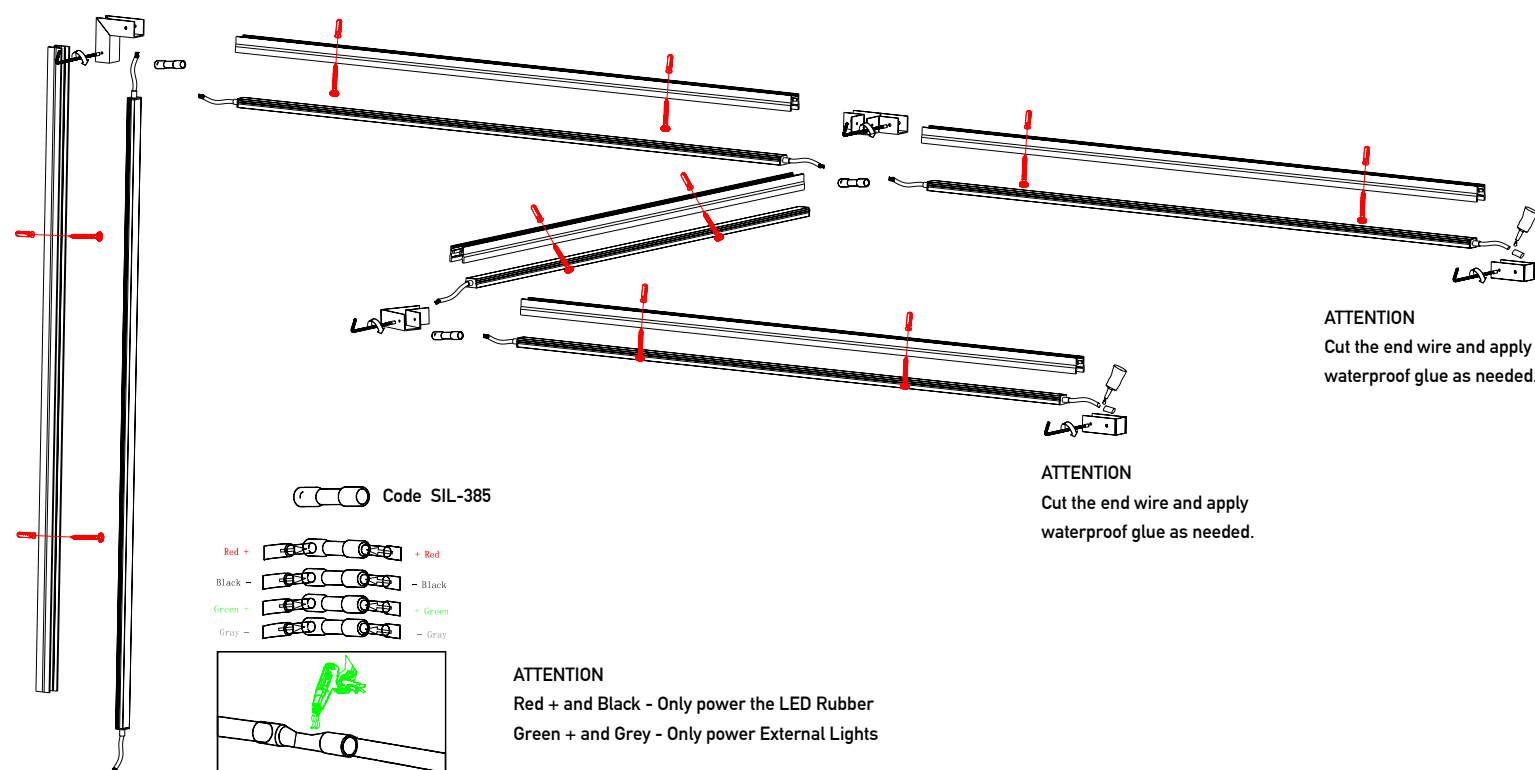

Dimensions L: 39cm W: 14cm H: 5.5cm
Material Metal
Special Feature Driver Not Included
Color Black / **E397**

Power 160W
Input 220-240V, 50/60Hz
Output 48V
IP 67
Dimensions L: 33.5 W: 3cm H: 2.1cm
Dimmable DALI ☐
Material Metal
Special Feature Fits Into E397
Code XSV160W48

Power 240W
Input 220-240V, 50/60Hz
Output 48V
IP 67
Dimensions L: 38.5 W: 3cm H: 2.1cm
Dimmable DALI ☐
Material Metal
Special Feature External Application
Code XSV240W48