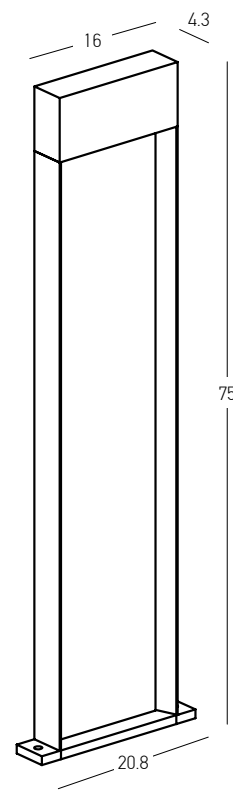

Power 6.5W
Input 220-240V, 50/60Hz
Color Temperature 3000K
Lumen 316Lm
Cri 80
IP 65
Dimensions L: 4.3m W: 16cm H: 17.2cm
Material Aluminium - Glass
Color Graphite / **Code E446**