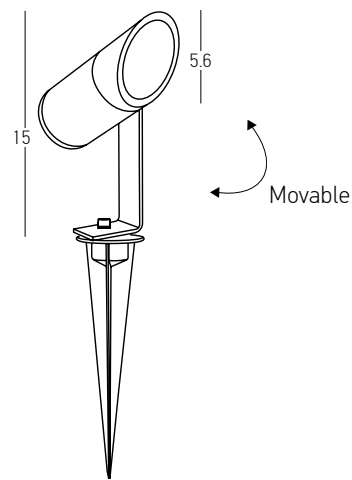

Power 7W
Input 220-240V, 50/60Hz
Color Temperature 3000K
Lumen 516Lm
Cri 80
IP 65
Dimensions Ø: 5.6cm H: 15cm
Beam Angle 36°
Material Aluminium - Tempered Glass
Special Feature 20cm Cable Available
Movable Spot
Spike Included

Color Graphite / **Code E152**