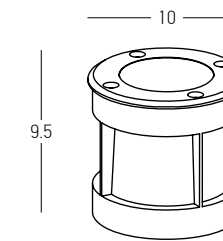

Power 6W
Input 220-240V, 50/60Hz
Color Temperature 3000K
Lumen 618Lm
Cri 80
IP 67
IK 8
Dimensions Ø: 10cm H: 9.5cm
Beam Angle 36°
Material Stainless Steel - Tempered Glass
Depth Required 12cm
Recessed Mounting Box Included
Special Feature Driver Included
Color Stainless Steel / **Code E189**