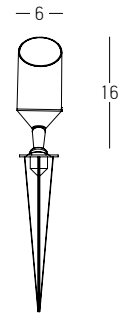

Bulb 1x GU10 LED
Power 7W MAX
Input 220-240V, 50/60Hz
IP 54
Dimensions Ø: 8.6cm L: 15.5cm H: 7.3cm
Material ABS - Tempered Glass
Special Feature 30cm Cable Available
Movable Spot
Spike Included
Color Black / **Code E310**

Bulb 1x GU10 LED
Power 5W MAX
Input 220-240V, 50/60Hz
IP 65
Dimensions Ø: 6cm H: 16cm
Material ABS - PC Diffuser
Special Feature 30cm Cable Available
Movable Spot
Spike Included
Color Black / **Code E217**