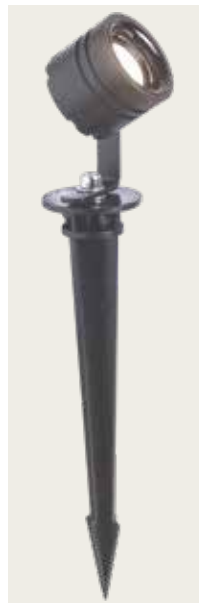

LPH-18-24

Driver
 Power 35W
 Input 220-240V, 50/60Hz
 Output 24V
 Dimensions L: 14.8cm W: 4cm H: 3cm
 IP 67

LPV-35-24

Power 3W
 Input 24V
 Color Temperature 3000K
 Lumen 228Lm
 Cri 90
 IP 65
 Dimensions L: 3cm W: 3.5cm H: 5cm
 Beam Angle 36°
 Material Aluminium - Tempered Glass
 Special Feature 30cm Cable Available
 Movable Spot
 Spike Included
 Recommended Driver LPH-18-24 (Not Included)
 In Parallel Connection 1-5 pcs
 Color Graphite / **Code E350**