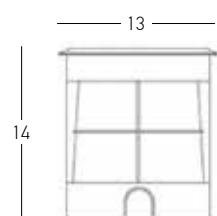

Power 15W
Input 220-240V, 50/60Hz
Color Temperature 3000K
Lumen 1200Lm
Cri 80
IP 66
IK 8
Dimensions Ø: 18cm H: 16cm
Beam Angle 45°
Material Aluminium - Stainless Steel - Glass
Depth Required 17cm
Recessed Mounting Box Included
Special Feature Light Angle can be adjusted externally through screw on the frame.
50cm Cable Available
Driver Included

Color Stainless Steel / **Code E361**

Power 7W
Input 220-240V, 50/60Hz
Color Temperature 3000K
Lumen 560Lm
Cri 80
IP 66
IK 8
Dimensions Ø: 13cm H: 14cm
Beam Angle 45°
Material Aluminium - Stainless Steel - Glass
Depth Required 15cm
Recessed Mounting Box Included
Special Feature Internal Adjustable Light Angle
50cm Cable Available
Driver Included

Color Stainless Steel / **Code E360**