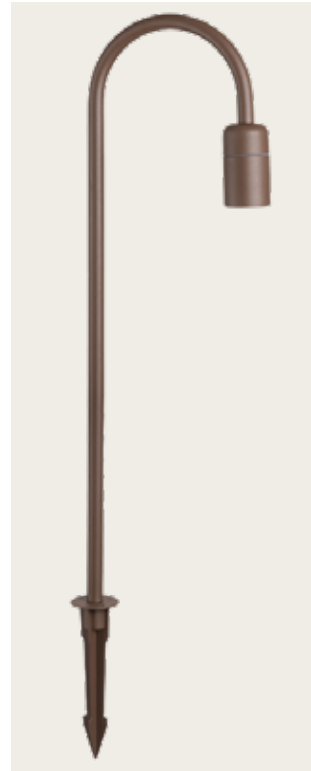

Power 6W
Input 220-240V, 50/60Hz
Color Temperature 3000K
Lumen 500Lm
Cri 80
IP 65
Dimensions L: 20cm W: 4.5cm H: 60cm
Beam Angle 40°
Material Aluminium - Tempered Glass
Special Feature 40cm Cable Available
Spike Included
Color Dark Brown / **Code E279**