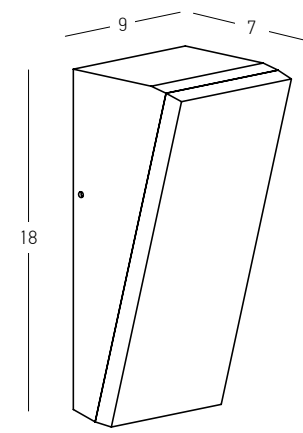

Power 12W
 Input 220-240V, 50/60Hz
 Color Temperature 3000K
 Lumen 1100Lm
 Cri 80
 IP 54
 Dimensions L: 19.2cm W: 16.2cm H: 6cm
 Beam Angle 120°
 Material Aluminium - Clear Glass
 Color Graphite / **Code E464**