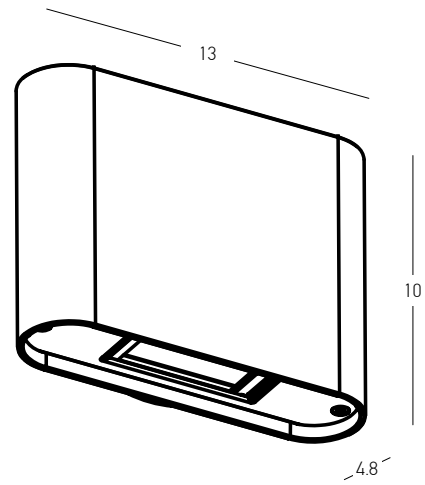

Power 6W
Input 220-240V, 50/60Hz
Color Temperature 3000K, 4000K
Lumen 508Lm, 542Lm
Cri 80
IP 65
Dimensions L: 4.8cm W: 13cm H: 10cm
Base Ø: 8.8cm L: 1cm
Material Aluminium - Tempered Glass
Special Feature CCT Switch
Adjustable Dual Light Side Cover
Up-Down Lighting
Color Sandy Black / **Code E433**