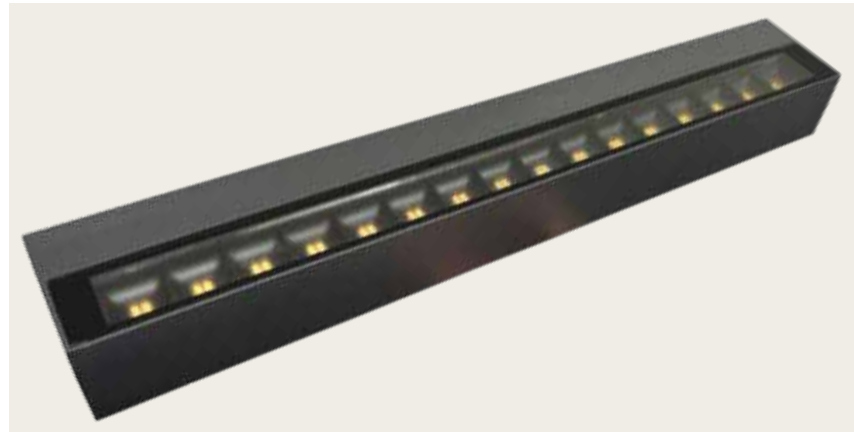

Power 30W
Input 220-240V, 50/60Hz
Color Temperature 3000K
Lumen 2263Lm
Cri 80
IP 65
Dimensions L: 7.8cm W: 50cm H: 5.6cm
Material Aluminium - PC Diffuser
Special Feature Up-Down Lighting
Clear Microprismatic Diffuser
Color Graphite / **Code E227**