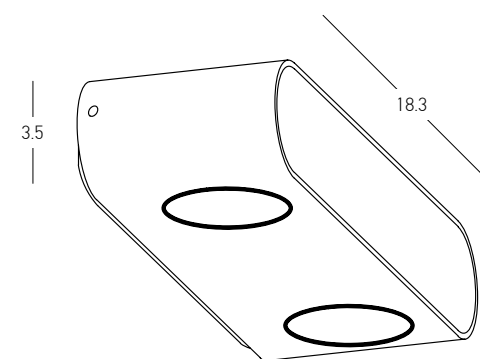

Power 10W
Input 220-240V, 50/60Hz
Color Temperature 3000K
Lumen 775Lm
Cri 90
IP 54
Dimensions L: 6.5cm W: 18.3cm H: 3.5cm
Material Aluminium - Tempered Glass
Special Feature Up-Down Lighting
Color Graphite / **Code E315**