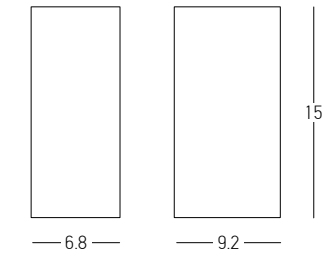

Bulb 2x GU10 LED
Power 7W MAX
Input 220-240V, 50/60Hz
IP 54
Dimensions L: 9.2cm W: 6.8cm H: 15cm
Material ABS - Acrylic
Special Feature Up-Down Lighting
Color Sandy Black / **Code E307**