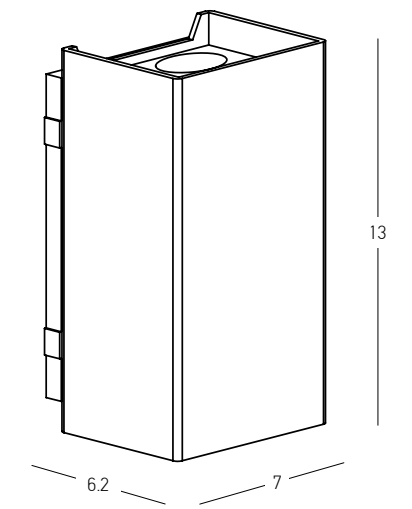

Power	2x 3W
Input	220-240V, 50/60Hz
Color Temperature	3000K
Lumen	350Lm
Cri	90
IP	65
Dimensions	L: 6.2cm W: 7cm H: 13cm
Base	L: 1.7cm W: 7cm H: 11cm
Beam Angle	6.5°
Material	Aluminium - Glass
Special Feature	Up-Down Lighting
Color	Graphite / Code E412