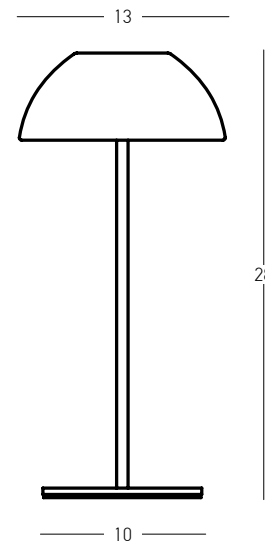

Tap. Dim. Light Up.
Prepare warm ambience with portable lights.

01 . PORTABLE

Power 2W
 Input 5V DC
 Battery 1200 MAH
 Color Temperature 2700K
 Lumen 104Lm
 Cri 80
 IP 44
 Dimensions Ø: 13cm H: 28cm
 Shade Ø: 13cm H: 5.5cm
 Touch Dimming
 Material Metal - Aluminium - PC Diffuser
 Special Feature Portable Table Lamp
 USB Cable Included
 Power-Off Memory Function
 Working Time 100% of Light - 5.5H
 50% of Light - 10H
 10% of Light - 135H
 Charging Time 3.5H
 Color Sandy Black / **Code E485**
 Color Sand / **Code E486**
 Color Sandy Milk Tea / **Code E487**