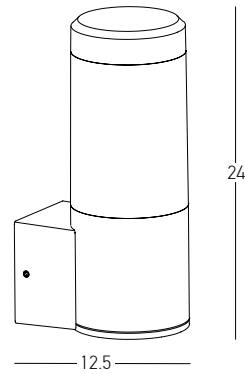

Power 10W
Input 220-240V, 50/60Hz
Color Temperature 3000K
Lumen 990Lm
Cri 80
IP 54
Dimensions L: 12.5cm W: 9cm H: 24cm
Material Aluminium - PC Diffuser
Color Graphite / **Code E276**