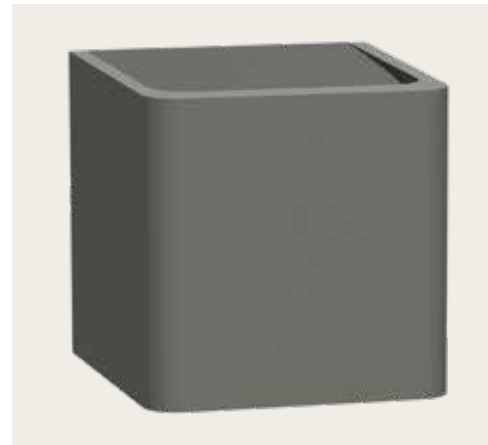

Power 13W
Input 220-240V, 50/60Hz
Color Temperature 3000K
Lumen 767Lm
Cri 80
IP 65
Dimensions L: 10cm W: 9cm H: 9cm
Material Aluminium
Special Feature Up-Down Lighting
Color Graphite / **Code E352**