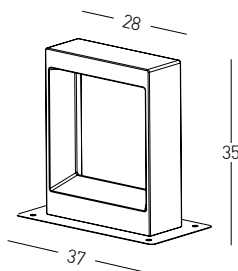

Power 8W
Input 220-240V, 50/60Hz
Color Temperature 3000K
Lumen 490Lm
Cri 90
IP 54
Dimensions L: 15cm W: 16cm H: 30cm
Base L: 21cm W: 23cm
Material Concrete
Color Natural Concrete / **Code E191**

Power 8W
Input 220-240V, 50/60Hz
Color Temperature 3000K
Lumen 490Lm
Cri 90
IP 54
Dimensions L: 15cm W: 16cm H: 70cm
Base L: 21cm W: 23cm
Material Concrete
Color Natural Concrete / **Code E192**

Power 8W
Input 220-240V, 50/60Hz
Color Temperature 3000K
Lumen 490Lm
Cri 90
IP 54
Dimensions L: 10cm W: 28cm H: 35cm
Base L: 19cm W: 37cm
Material Concrete
Color Natural Concrete / **Code E190**