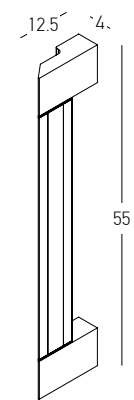

Power 12W
Input 220-240V, 50/60Hz
Color Temperature 3000K
Lumen 617Lm
Cri 80
IP 54
Dimensions L: 12.5cm W: 4cm H: 55cm
Base 2x W: 4cm H: 7cm
Material Aluminium - Acrylic
Special Feature 350° Rotatable
Profile 7.2x2.5cm

Color Graphite / **Code E429**
Color Dark Brown / **Code E430**