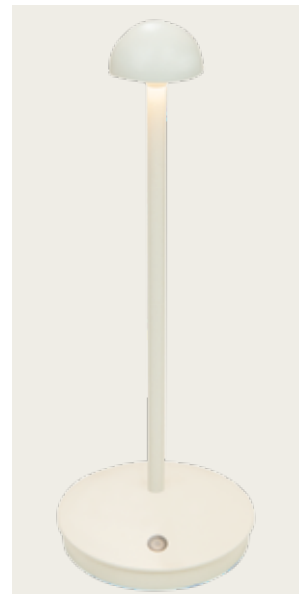

White AC-DC Adaptor for Portable Light

Input 220-240V, 50/60Hz
 Output 5V, 1A
 Color White / **Code E099**

Power	2W
Input	5V DC
Battery	2000 MAH
Color Temperature	2700K
Lumen	103Lm
Cri	80
IP	44
Dimensions	L: 8.3cm W: 6cm H: 16cm
Touch Dimming	○
Material	Metal - Aluminium - PC Diffuser
Special Feature	Portable Table Lamp Charging Base with USB Cable Included Power-Off Memory Function
Working Time	100% of Light - 6H 50% of Light - 11H 10% of Light - 95H
Charging Time	3.5H
Color	Black Matt / Code E482
Color	White Matt / Code E483
Color	Brushed Gold / Code E484

White AC-DC Adaptor for Portable Light

Input	220-240V, 50/60Hz
Output	5V, 1A
Color	White / Code E099

Power 1.5W
 Input 5V DC
 Battery 1900 MAH
 Color Temperature 3000K
 Lumen 181Lm
 Cri 80
 IP 54
 Dimensions Ø: 7cm H: 27.5cm
 Shade Ø: 7cm H: 6cm
 Touch Dimming 
 Material Metal - Aluminium - PC Diffuser
 Special Feature Portable Table Lamp
 Charging Base with USB Cable Included
 Power-Off Memory Function
 Working Time 100% of Light - 10H
 50% of Light - 20H
 10% of Light - 100H
 Charging Time 4H
 Color Black / **Code E369**
 Color Brick / **Code E370**
 Color Sand / **Code E371**

White AC-DC Adaptor for Portable Light

Input 220-240V, 50/60Hz
 Output 5V, 1A
 Color White / **Code E099**

Power	2W
Input	3.7V DC
Battery	1800 MAH
Color Temperature	3000K
Lumen	124Lm
Cri	80
IP	54
Dimensions	Ø: 12cm H: 32cm
Shade	Ø: 5cm H: 2.6cm
Touch Dimming	☉
Material	Metal - Aluminium - PC Frosted
Special Feature	Portable Table Lamp USB Cable & Adaptor Included Power-Off Memory Function
Working Time	100% of Light - 7H 50% of Light - 14H 10% of Light - 70H
Charging Time	4.5H
Color	Sandy Black / Code E314
Color	Sandy White / Code E313