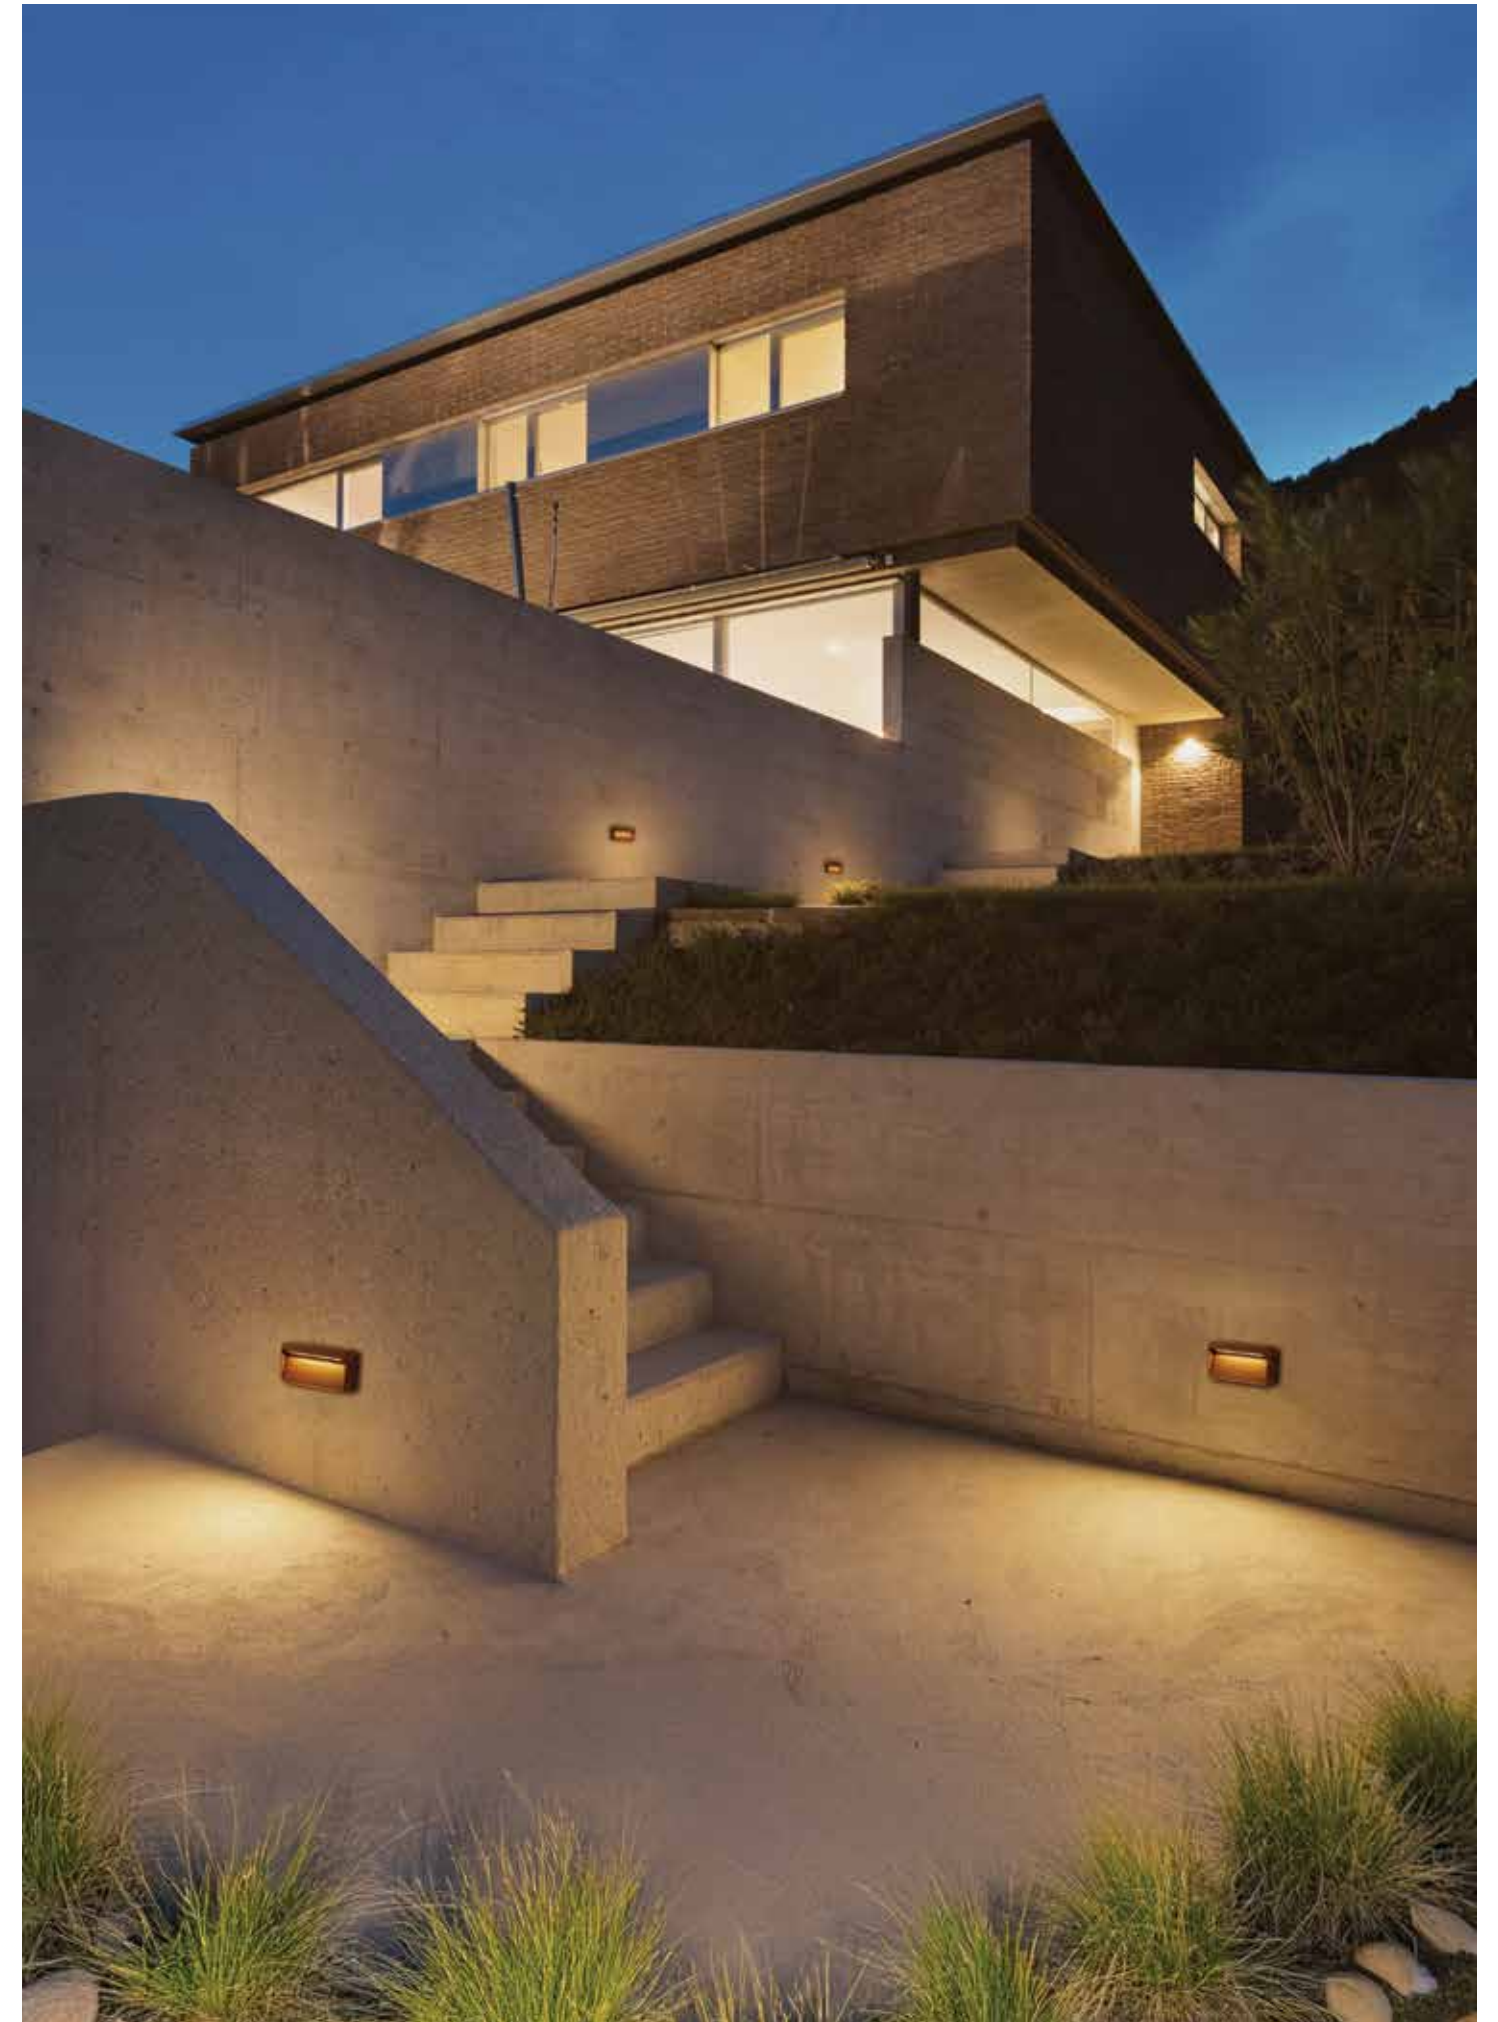

Power 6W
Input 220-240V, 50/60Hz
Color Temperature 3000K
Lumen 200Lm
Cri 80
IP 65
Dimensions L: 3.9cm W: 8cm H: 16cm
Material Aluminium - Glass
Color Brown / **Code E441**