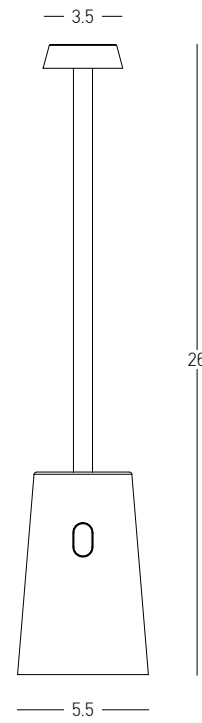

Power 2W
Input 3.7V DC
Battery 2000 MAH
Color Temperature 3000K
Lumen 168Lm
Cri 80
IP 44
Dimensions Ø: 5.5cm H: 26cm
Shade Ø: 3.5cm H: 1cm
Touch Dimming ○
Material Metal - Aluminium - Glass
Special Feature Portable Table Lamp
Charging Base with USB Cable Included
Power-Off Memory Function
Working Time 100% of Light - 8H
50% of Light - 16H
10% of Light - 80H
Charging Time 4.5H
Color White / **Code E398**
Color Black / **Code E399**
Color Green / **Code E400**