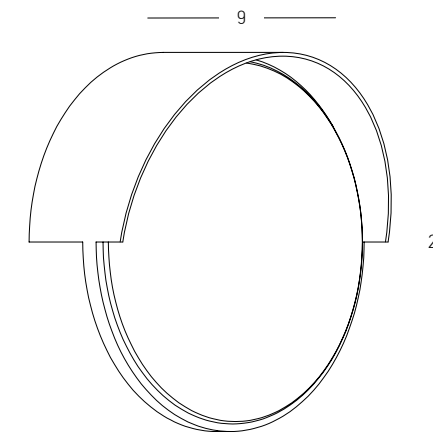

Power	10W
Input	220-240V, 50/60Hz
Color Temperature	3000K
Lumen	875Lm
Cri	85
IP	54
Dimensions	Ø: 20cm L: 9cm
Material	Aluminium - PC Diffuser
Color	Graphite / Code E414