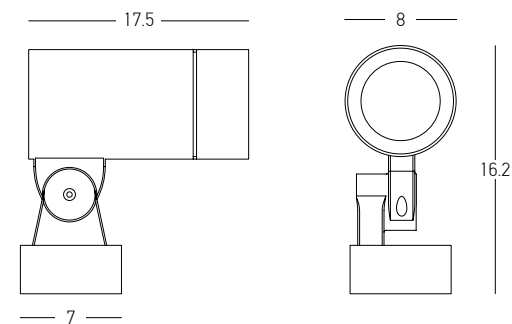

Power 15W
Input 220-240V, 50/60Hz
Color Temperature 3000K
Lumen 1243Lm
Cri 80
IP 65
Dimensions Ø: 8cm L: 16.2cm
Base Ø: 7cm
Beam Angle 32°
Material Aluminium - Tempered Glass
Special Feature Tilt Up-Down
Color Graphite / **Code E235**

Power 15W
Input 220-240V, 50/60Hz
Color Temperature 3000K
Lumen 1243Lm
Cri 80
IP 65
Dimensions Ø: 8cm L: 16.2cm
Base Ø: 7cm
Beam Angle 12°
Material Aluminium - Tempered Glass
Special Feature Tilt Up-Down
Color Graphite / **Code E235-12D**