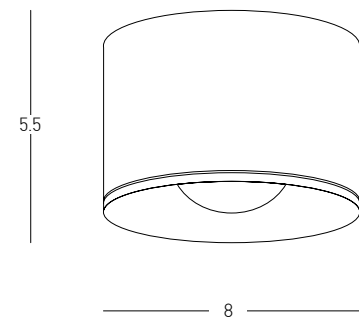

Power 12W
Input 220-240V, 50/60Hz
Color Temperature 4000K
Lumen 593Lm
Cri 90
IP 54
Dimensions Ø: 8cm H: 5.5cm
Beam Angle 120°
Material Aluminium
Color Sandy Black / **Code S131-4K**
Color Sandy White / **Code S132-4K**