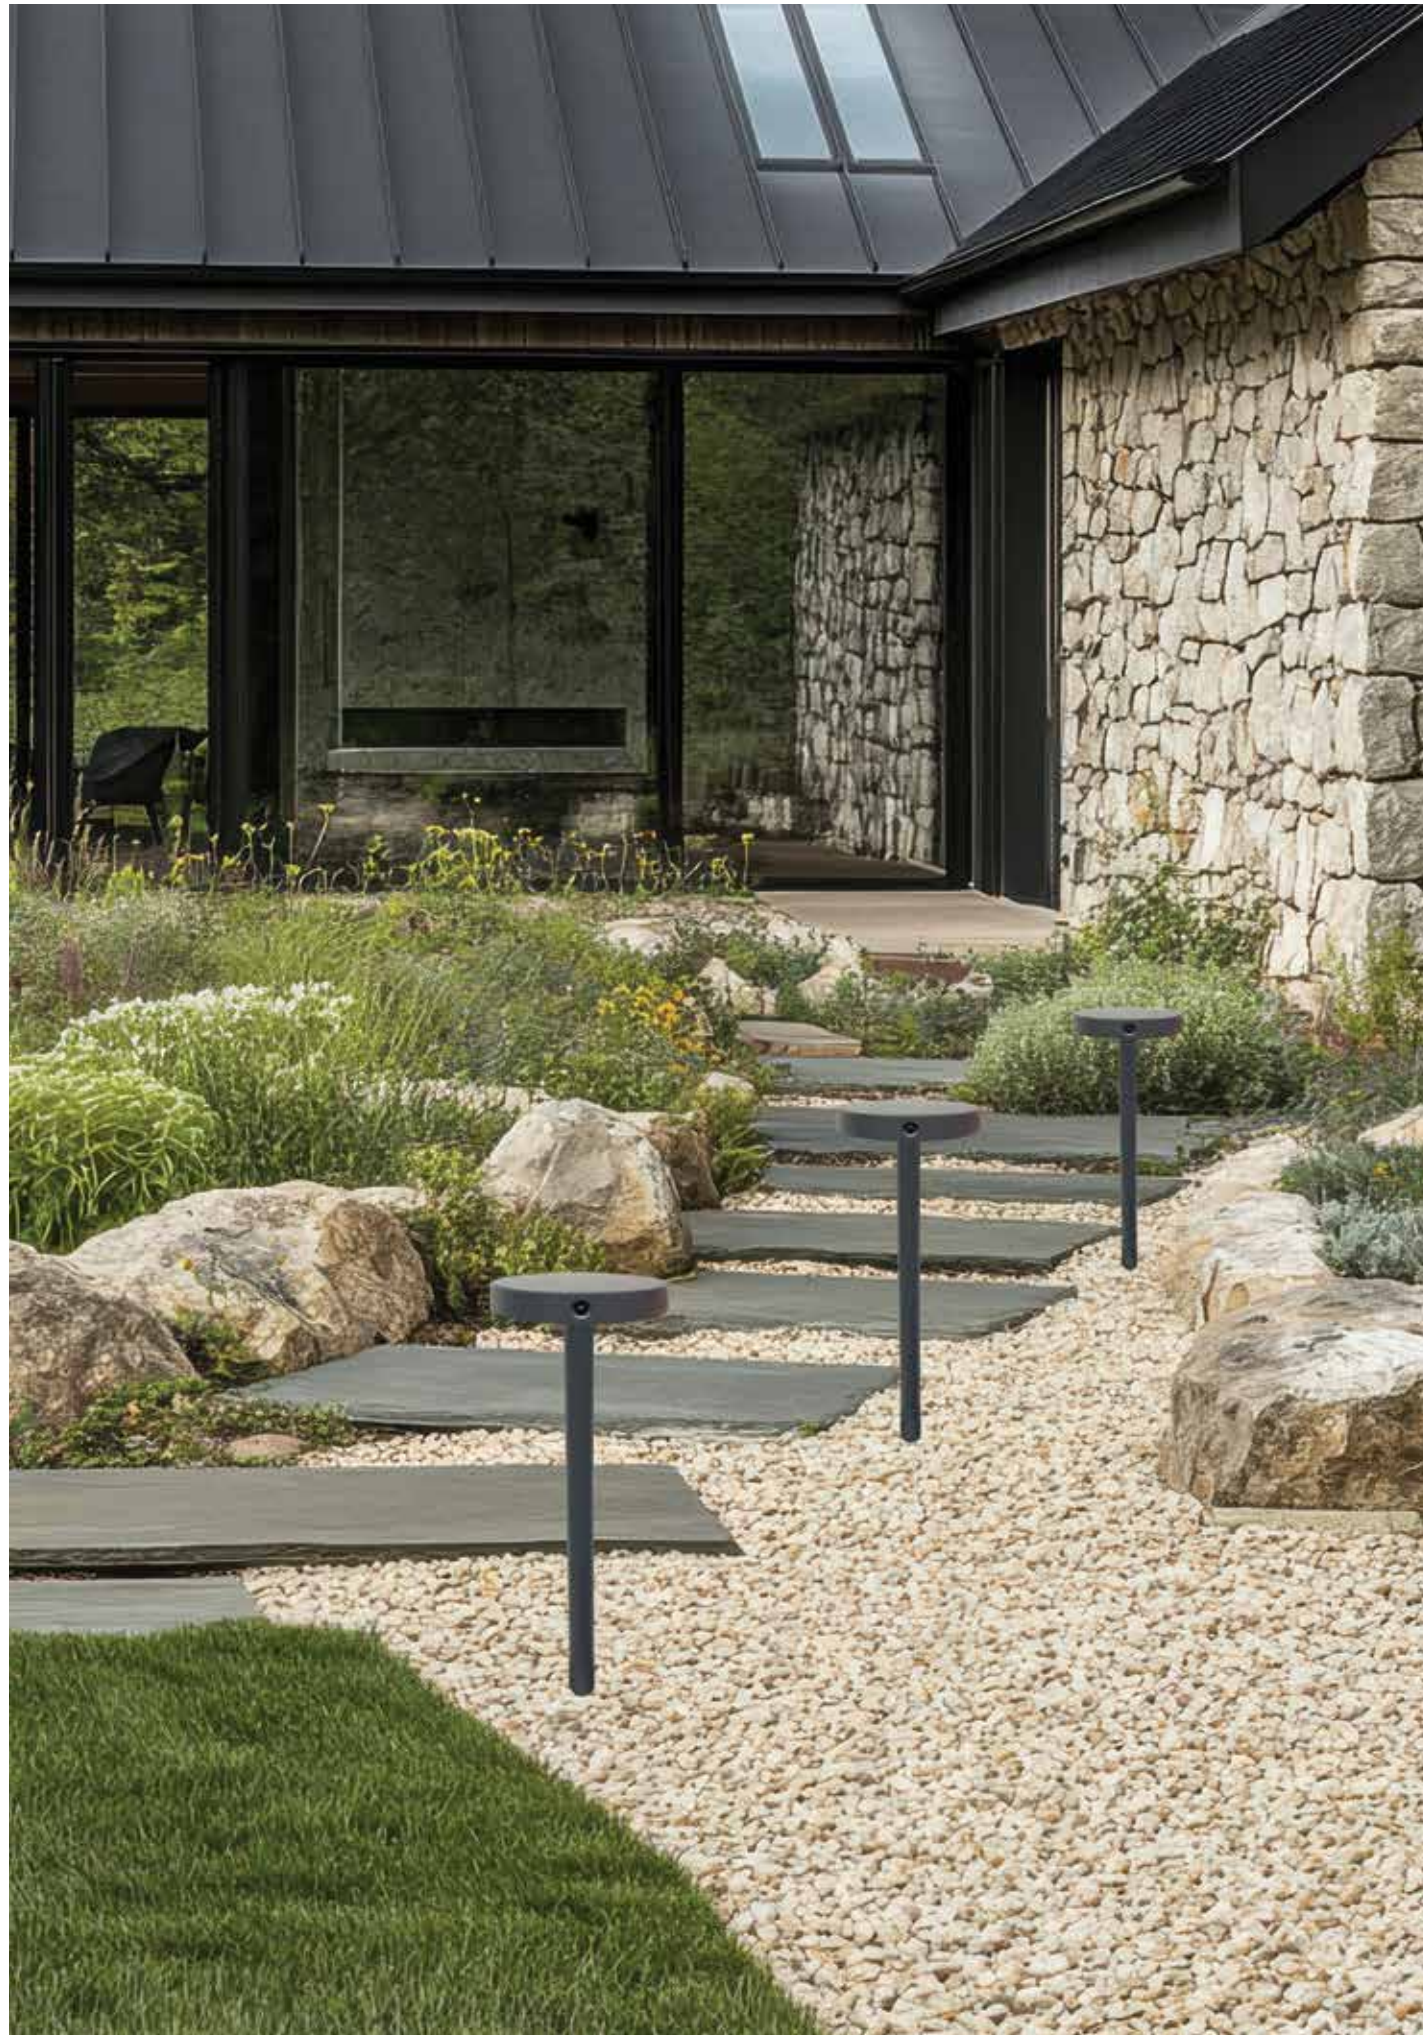

Power	2W
Input	3.7V
Battery	2200 MAH
Color Temperature	3000K
Lumen	85Lm
Cri	80
IP	54
Dimensions	Ø: 16cm H: 49cm
Material	Aluminium - PC Diffuser
Special Feature	Solar Panel 3 Lighting Modes Sense Distance 3 - 5m Base & Spike Included
Color	Graphite / Code E449

LIGHTING MODES OVERVIEW

Mode 1 • Dim + Motion Sensor

LED operates at 10% brightness when ambient light <20 lux. Upon Motion detection, brightness increases to 100% during movement. After 5 hours, standby dims to 5%, and motion-triggered output drops to 70%. Turns off when ambient light >20 lux.

Mode 2 • Constant Light

Motion sensor disabled. LED runs at 50% when ambient light <20 lux, reduces to 30% after 2 hours, and 20% after 5 hours. Turns off when ambient light >20 lux.

Mode 3 • Motion Only

No light at standby. LED activates at 100% upon motion detection and stays on for 25 seconds after movement stops. After 5 hours, motion-triggered output reduces to 70%. Turns off automatically when ambient light >20 lux.