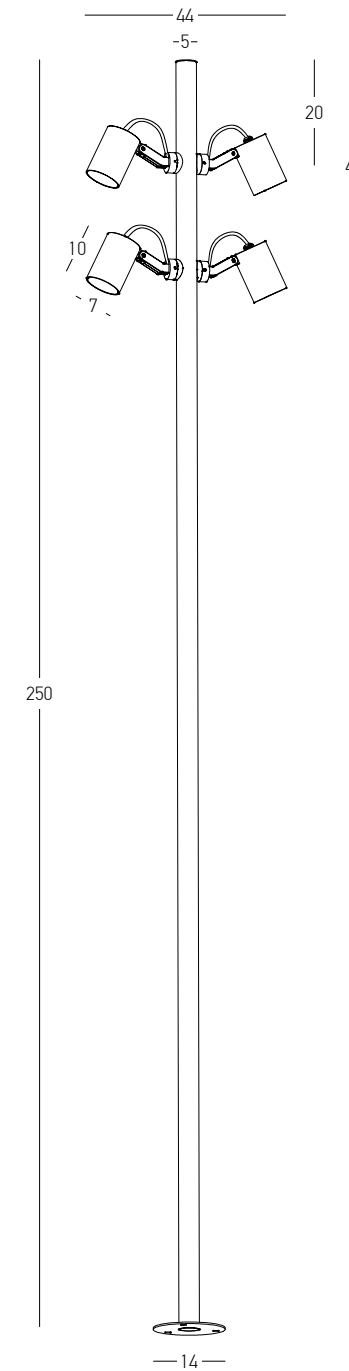

Wall to Floor - One Style
Seamless design connection across surfaces.

03. FLOOR & WALL

Power	35W
Input	220-240V, 50/60Hz
Color Temperature	3000K
Lumen	2148Lm
Cri	90
IP	65
Dimensions	L: 44cm W: 7cm H: 250cm
Spots	Ø: 7cm H: 10cm
Base	Ø: 14cm H: 0.5cm
Beam Angle	60°
Material	Aluminium
Special Feature	Tilt Up Down Spots
Color	Sandy Black / Code E406