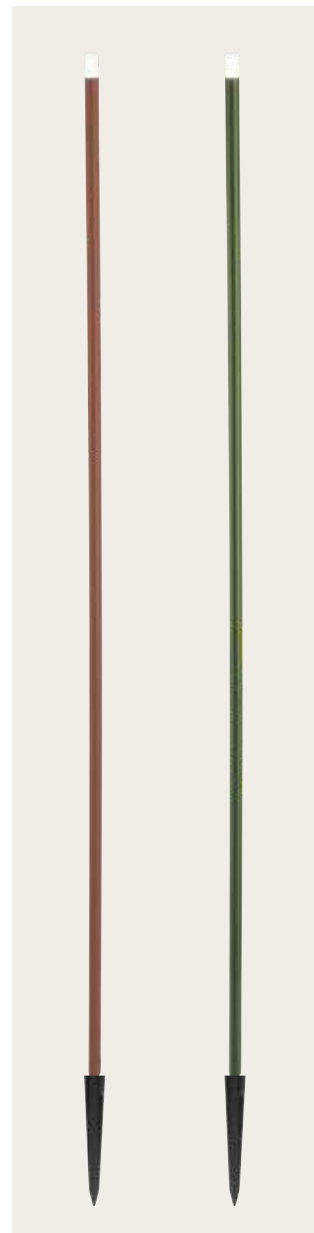

Power 0.5W
Input 24V
Color Temperature 2700K
Lumen 50Lm
Cri 80
IP 65
Dimensions Ø: 1cm H: 80cm
Material Stainless Steel - PC Diffuser
Special Feature 100cm Cable Available
Spike Included
Recommended Driver LPH-18-24 (Not Included)
In Parallel Connection 1-17 pcs
Color Dark Brown / **Code E330**
Color Dark Green / **Code E331**