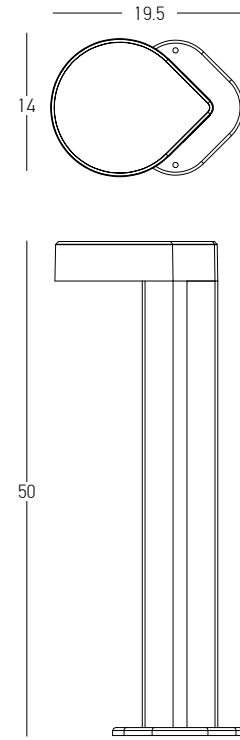

Power 13W
Input 220-240V, 50/60Hz
Color Temperature 3000K
Lumen 1035Lm
Cri 80
IP 65
Dimensions L: 19.5cm W: 14cm H: 50cm
Beam Angle 120°
Material Aluminium - PC Diffuser
Color Graphite / **Code E357**