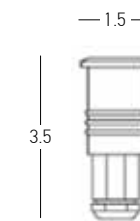

Power 0.2W
Input 24V
Color Temperature 3000K
Lumen 23Lm
Cri 80
IP 68
IK 10
Dimensions Ø: 1.5cm H: 3.5cm
Beam Angle 45°
Material Stainless Steel - Tempered Glass
Depth Required 11J: 5cm
Special Feature 50cm Cable Available
Recommended Driver LPH-18-24 (Not Included)
In Parallel Connection 1-10 pcs
Color Stainless Steel / **Code E364**