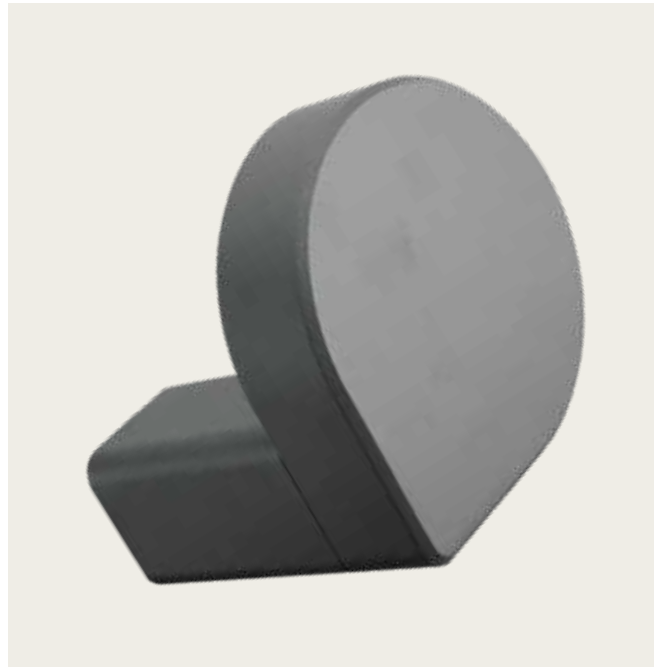

Power 13W
Input 220-240V, 50/60Hz
Color Temperature 3000K
Lumen 1035Lm
Cri 80
IP 65
Dimensions L: 16.5cm W: 14cm H: 15cm
Beam Angle 120°
Material Aluminium - PC Diffuser
Color Graphite / **Code E358**