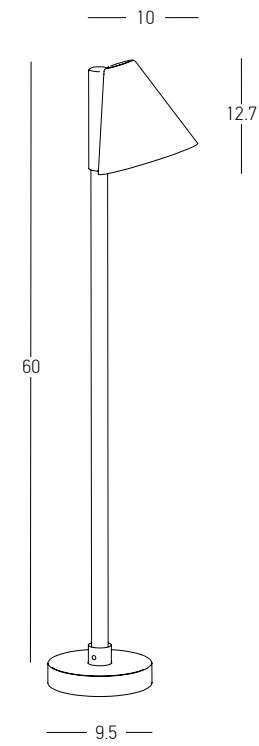

Power 6W
Input 220-240V, 50/60Hz
Color Temperature 3000K
Lumen 522Lm
Cri 80
IP 65
Dimensions L: 10cm W: 10cm H: 60cm
Base Ø: 9.5cm H: 2cm
Beam Angle 40°
Material Aluminium - Tempered Glass
Special Feature 50cm Cable Available
Spike & Base Included
Color Graphite / **Code E283**