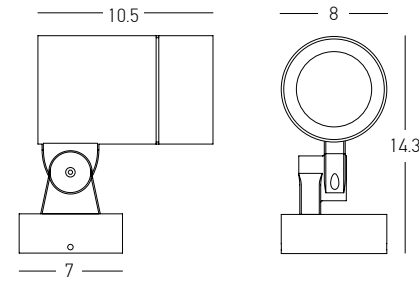

Bulb 1x GU10
Power 11W MAX
Input 220-240V, 50/60Hz
IP 65
Dimensions Ø: 8cm L: 14.3cm
Base Ø: 7cm
Material Aluminium - Tempered Glass
Special Feature Tilt Up-Down
Color Graphite / **Code E236**