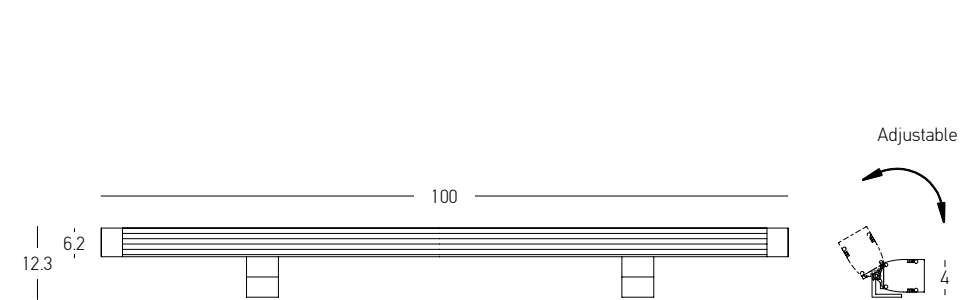

Power. Precision. Presence.
Wall washers for uniform illumination and
architectural impact.

09. WALL WASHER

Power 36W
 Input 220-240V, 50/60Hz
 Color Temperature 3000K
 Lumen 2200Lm
 Cri 80
 IP 65
 Dimensions L: 100cm W: 4cm H: 12.3cm
 Beam Angle 60° x 10°
 Material Aluminium - Glass
 Special Feature Half Circular Anti-Glare
 Driver Included
 Connect 8pcs MAX
 Color Graphite / **Code E496**