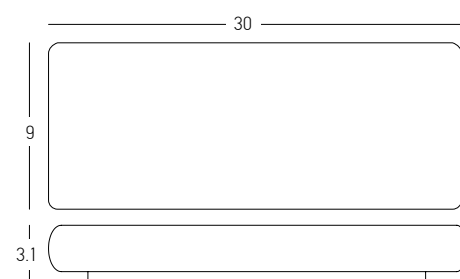

Power 2x 10W
Input 220-240V, 50/60Hz
Color Temperature 3000K
Lumen 1600Lm
Cri 80
IP 65
Dimensions L: 3.1cm W: 30cm H: 9cm
Material Aluminium - Tempered Glass
Special Feature Up-Down Lighting
Color Graphite / **Code E240**
Color Sandy White / **Code E240-W**