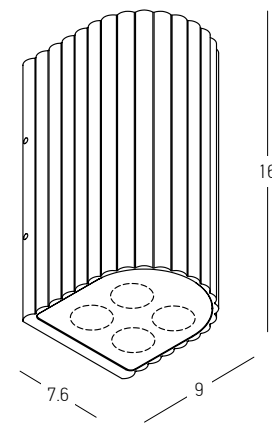

Power 4x 1W
Input 220-240V, 50/60Hz
Color Temperature 3000K
Lumen 280Lm
Cri 85
IP 54
Dimensions L: 9cm W: 7.6cm H: 12cm
Beam Angle 10°
Material Aluminium - Glass
Color Graphite / **Code E421**