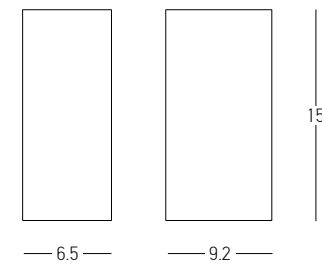

Bulb 2x GU10
Power 15W MAX
Input 220-240V, 50/60Hz
IP 54
Dimensions L: 9.2cm W: 6.5cm H: 15cm
Material Aluminium - Tempered Glass
Special Feature Up-Down Lighting
Color Sandy White / Code E151