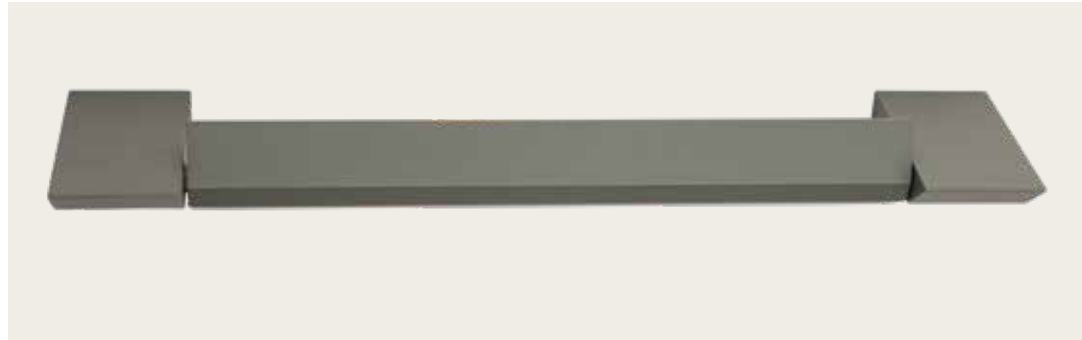

Power 12W
Input 220-240V, 50/60Hz
Color Temperature 3000K
Lumen 617Lm
Cri 80
IP 54
Dimensions L: 12.5cm W: 4cm H: 55cm
Base 2x W: 4cm H: 7cm
Material Aluminium - Acrylic
Special Feature 350° Rotatable
Profile 7.2x2.5cm

Color Graphite / **Code E429**
Color Dark Brown / **Code E430**