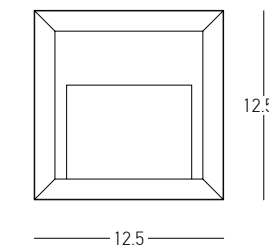

Power 2W
Input 220-240V, 50/60Hz
Color Temperature 3000K
Lumen 69Lm
Cri 80
IP 65
Dimensions L: 2.5cm W: 12.5cm H: 12.5cm
Material ABS
Color Graphite / **Code E230**