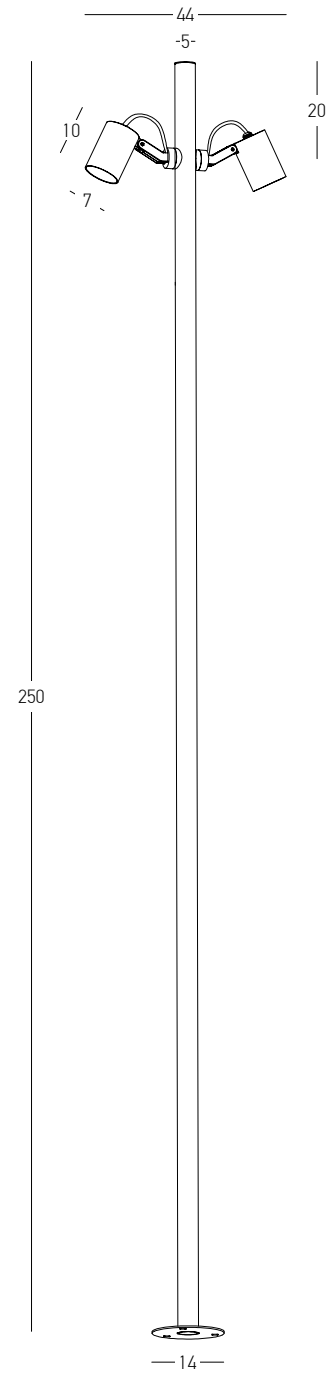

Wall to Floor - One Style
Seamless design connection across surfaces.

03. FLOOR & WALL

Power	35W
Input	220-240V, 50/60Hz
Color Temperature	3000K
Lumen	2148Lm
Cri	90
IP	65
Dimensions	L: 44cm W: 7cm H: 250cm
Spots	Ø: 7cm H: 10cm
Base	Ø: 14cm H: 0.5cm
Beam Angle	60°
Material	Aluminium
Special Feature	Tilt Up Down Spots
Color	Sandy Black / Code E406

Power 17W
 Input 220-240V, 50/60Hz
 Color Temperature 3000K
 Lumen 1072Lm
 Cri 90
 IP 65
 Dimensions L: 44cm W: 7cm H: 250cm
 Spots Ø: 7cm H: 10cm
 Base Ø: 14cm H: 0.5cm
 Beam Angle 60°
 Material Aluminium
 Special Feature Tilt Up Down Spots
 Color Sandy Black / **Code E405**