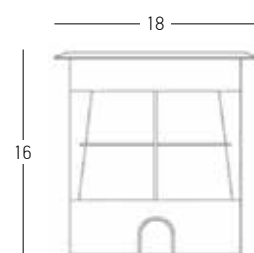

Power 15W
Input 220-240V, 50/60Hz
Color Temperature 3000K
Lumen 1200Lm
Cri 80
IP 66
IK 8
Dimensions Ø: 18cm H: 16cm
Beam Angle 45°
Material Aluminium - Stainless Steel - Glass
Depth Required 17cm
Recessed Mounting Box Included
Special Feature Light Angle can be adjusted externally through screw on the frame.
50cm Cable Available
Driver Included

Color Stainless Steel / **Code E361**

Power 7W
Input 220-240V, 50/60Hz
Color Temperature 3000K
Lumen 560Lm
Cri 80
IP 66
IK 8
Dimensions Ø: 13cm H: 14cm
Beam Angle 45°
Material Aluminium - Stainless Steel - Glass
Depth Required 15cm
Recessed Mounting Box Included
Special Feature Internal Adjustable Light Angle
50cm Cable Available
Driver Included

Color Stainless Steel / **Code E360**