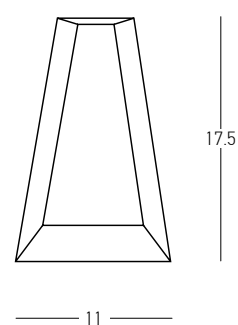

OUTDOOR LIGHTING | WALL

Power 2x 3W
Input 220-240V, 50/60Hz
Color Temperature 3000K
Lumen 480Lm
Cri 80
IP 54
Dimensions L: 6.5cm W: 11cm H: 17.5cm
Material Aluminium - Tempered Glass
Special Feature Up-Down Lighting
Color Graphite / **Code E135**
Color Sandy White / **Code E156**

Power 2x 3W
Input 220-240V, 50/60Hz
Color Temperature 3000K
Lumen 480Lm
Cri 80
IP 54
Dimensions L: 8.2cm W: 8cm H: 8cm
Material Aluminium - Tempered Glass
Special Feature Movable
Up-Down Lighting

Color Graphite / **Code E109**
Color Sandy White / **Code E159**