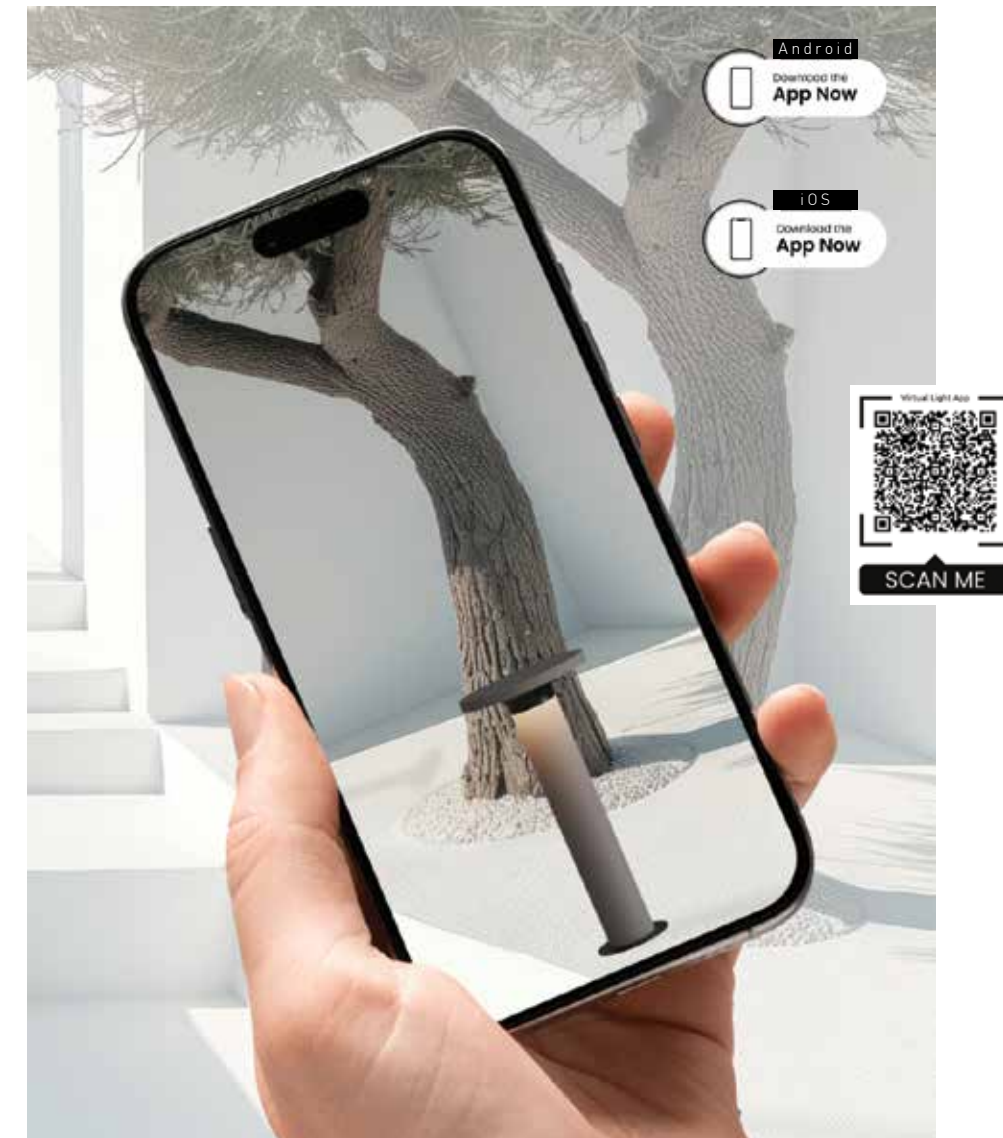

WE MAKE IT EASY

Virtual Light - ZambelisLights App

4 simple steps to light up your place

Download the
Virtual Light App
Scan QR

Find the ideal light
by browsing our
categories

View in your space
through your mobile
camera