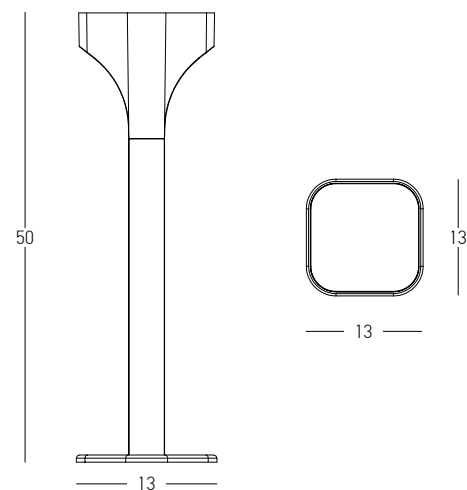

Power 11W
Input 220-240V, 50/60Hz
Color Temperature 3000K
Lumen 993Lm
Cri 80
IP 65
Dimensions L: 13cm W: 13cm H: 50cm
Base L: 13cm W: 13cm H: 0.5cm
Beam Angle 120°
Material Aluminium - PC Diffuser
Special Feature Double Sided Lighting
Color Graphite / **Code E356**