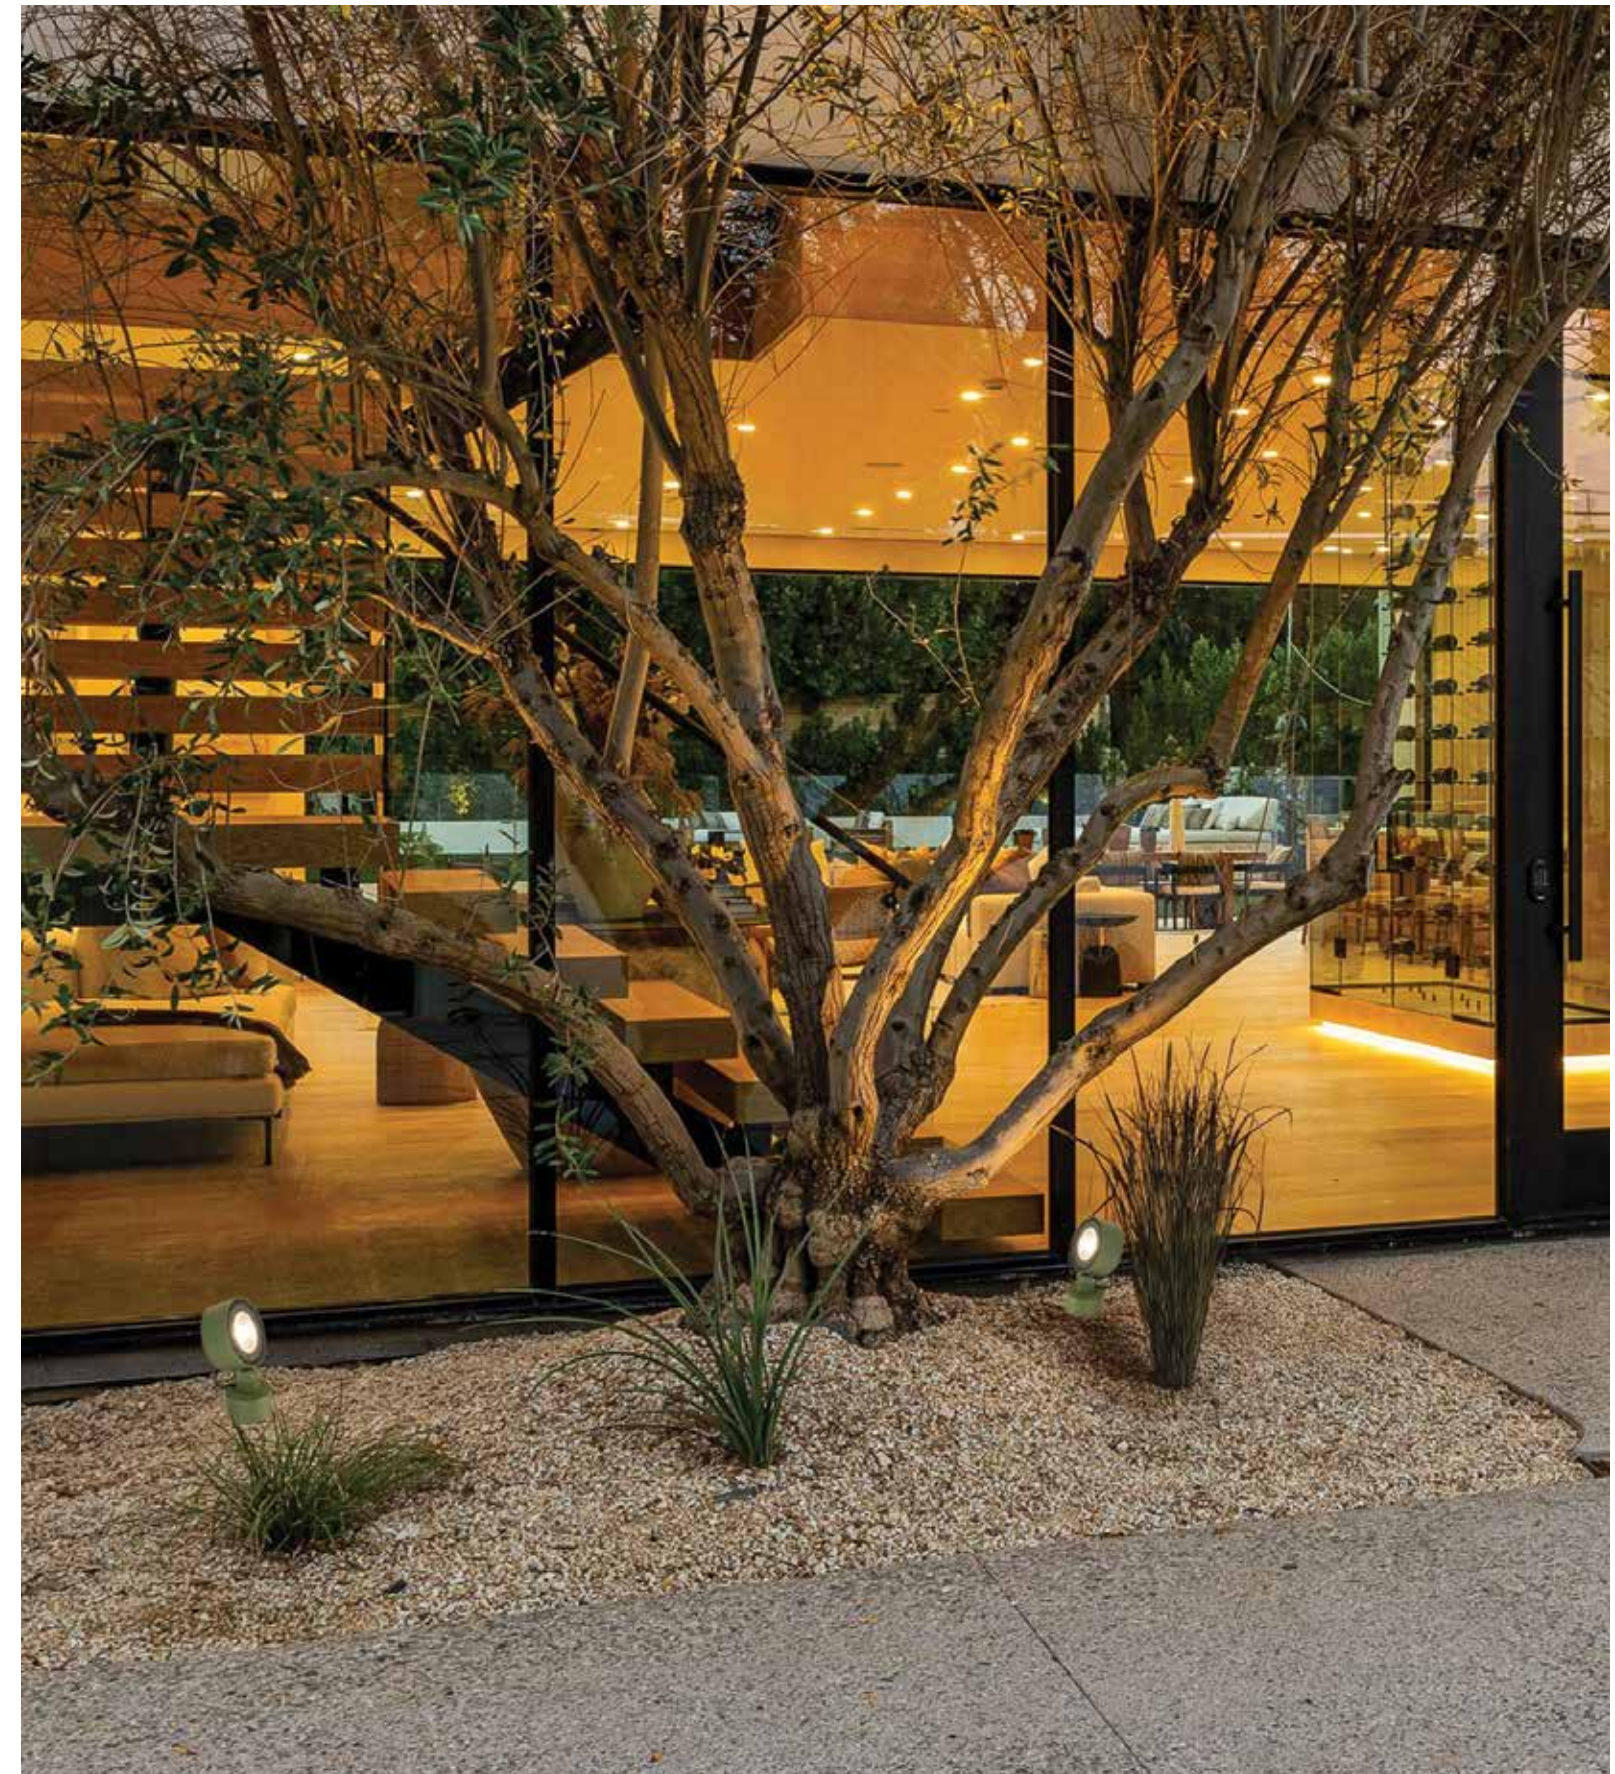

Power 25W
Input 220-240V, 50/60Hz
Color Temperature 3000K
Lumen 1860Lm
Cri 90
IP 65
Dimensions Ø: 10.4cm H: 19cm
Base Ø: 7.5cm H: 4cm
Beam Angle 24°
Material Aluminium - Glass
Special Feature 30cm Cable Available
Movable Spot
Aluminium Spike Included
Driver Included

Color Green / **Code E473**