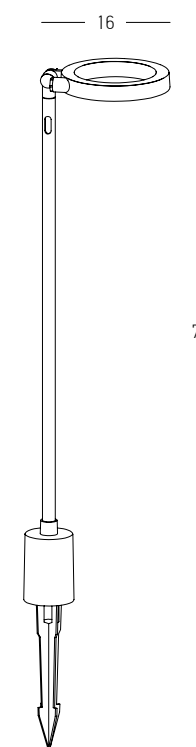

Power	7W
Input	220-240V, 50/60Hz
Color Temperature	3000K
Lumen	245Lm
Cri	80
IP	65
Dimensions	L: 16cm W: 12cm H: 70cm
Ring	Ø: 12cm H: 1.5cm
Material	Aluminium - PC Diffuser
Special Feature	50cm Cable Available Driver Included Spike Included Tilt Up-Down Waterproof Connector Included
Color	Brown / Code E494