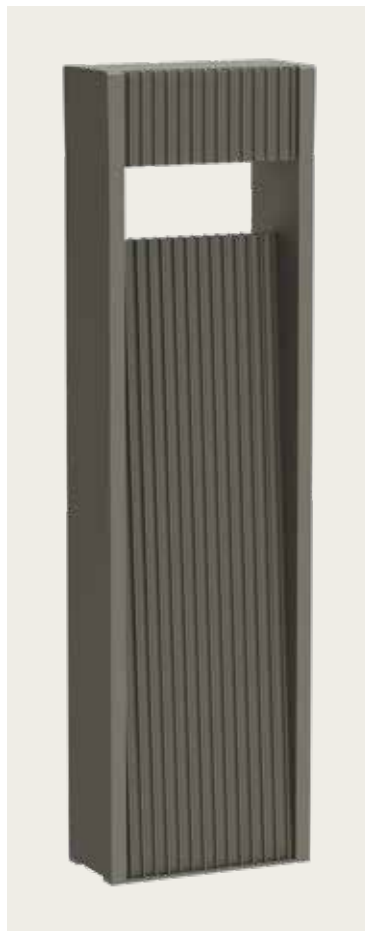

Power 30W
Input 220-240V, 50/60Hz
Color Temperature 3000K
Lumen 986Lm
Cri 80
IP 65
Dimensions L: 8cm W: 16.6cm H: 60cm
Material Aluminium - Tempered Glass
Special Feature Double Sided Lighting
Color Graphite / **Code E368**