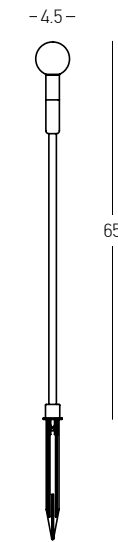

05. SPIKES

Power 1.5W
 Input 24V
 Color Temperature 3000K
 Lumen 90Lm
 Cri 80
 IP 65
 Dimensions Ø: 1.8cm H: 60cm
 Material Aluminium - Frosted Acrylic
 Special Feature 200cm Cable Available
 Spike Included
 Waterproof Connector Included
 Recommended Driver LPH-18-24 (Not Included)
 In Parallel Connection 1-11 pcs
 Color Brown / **Code E457**