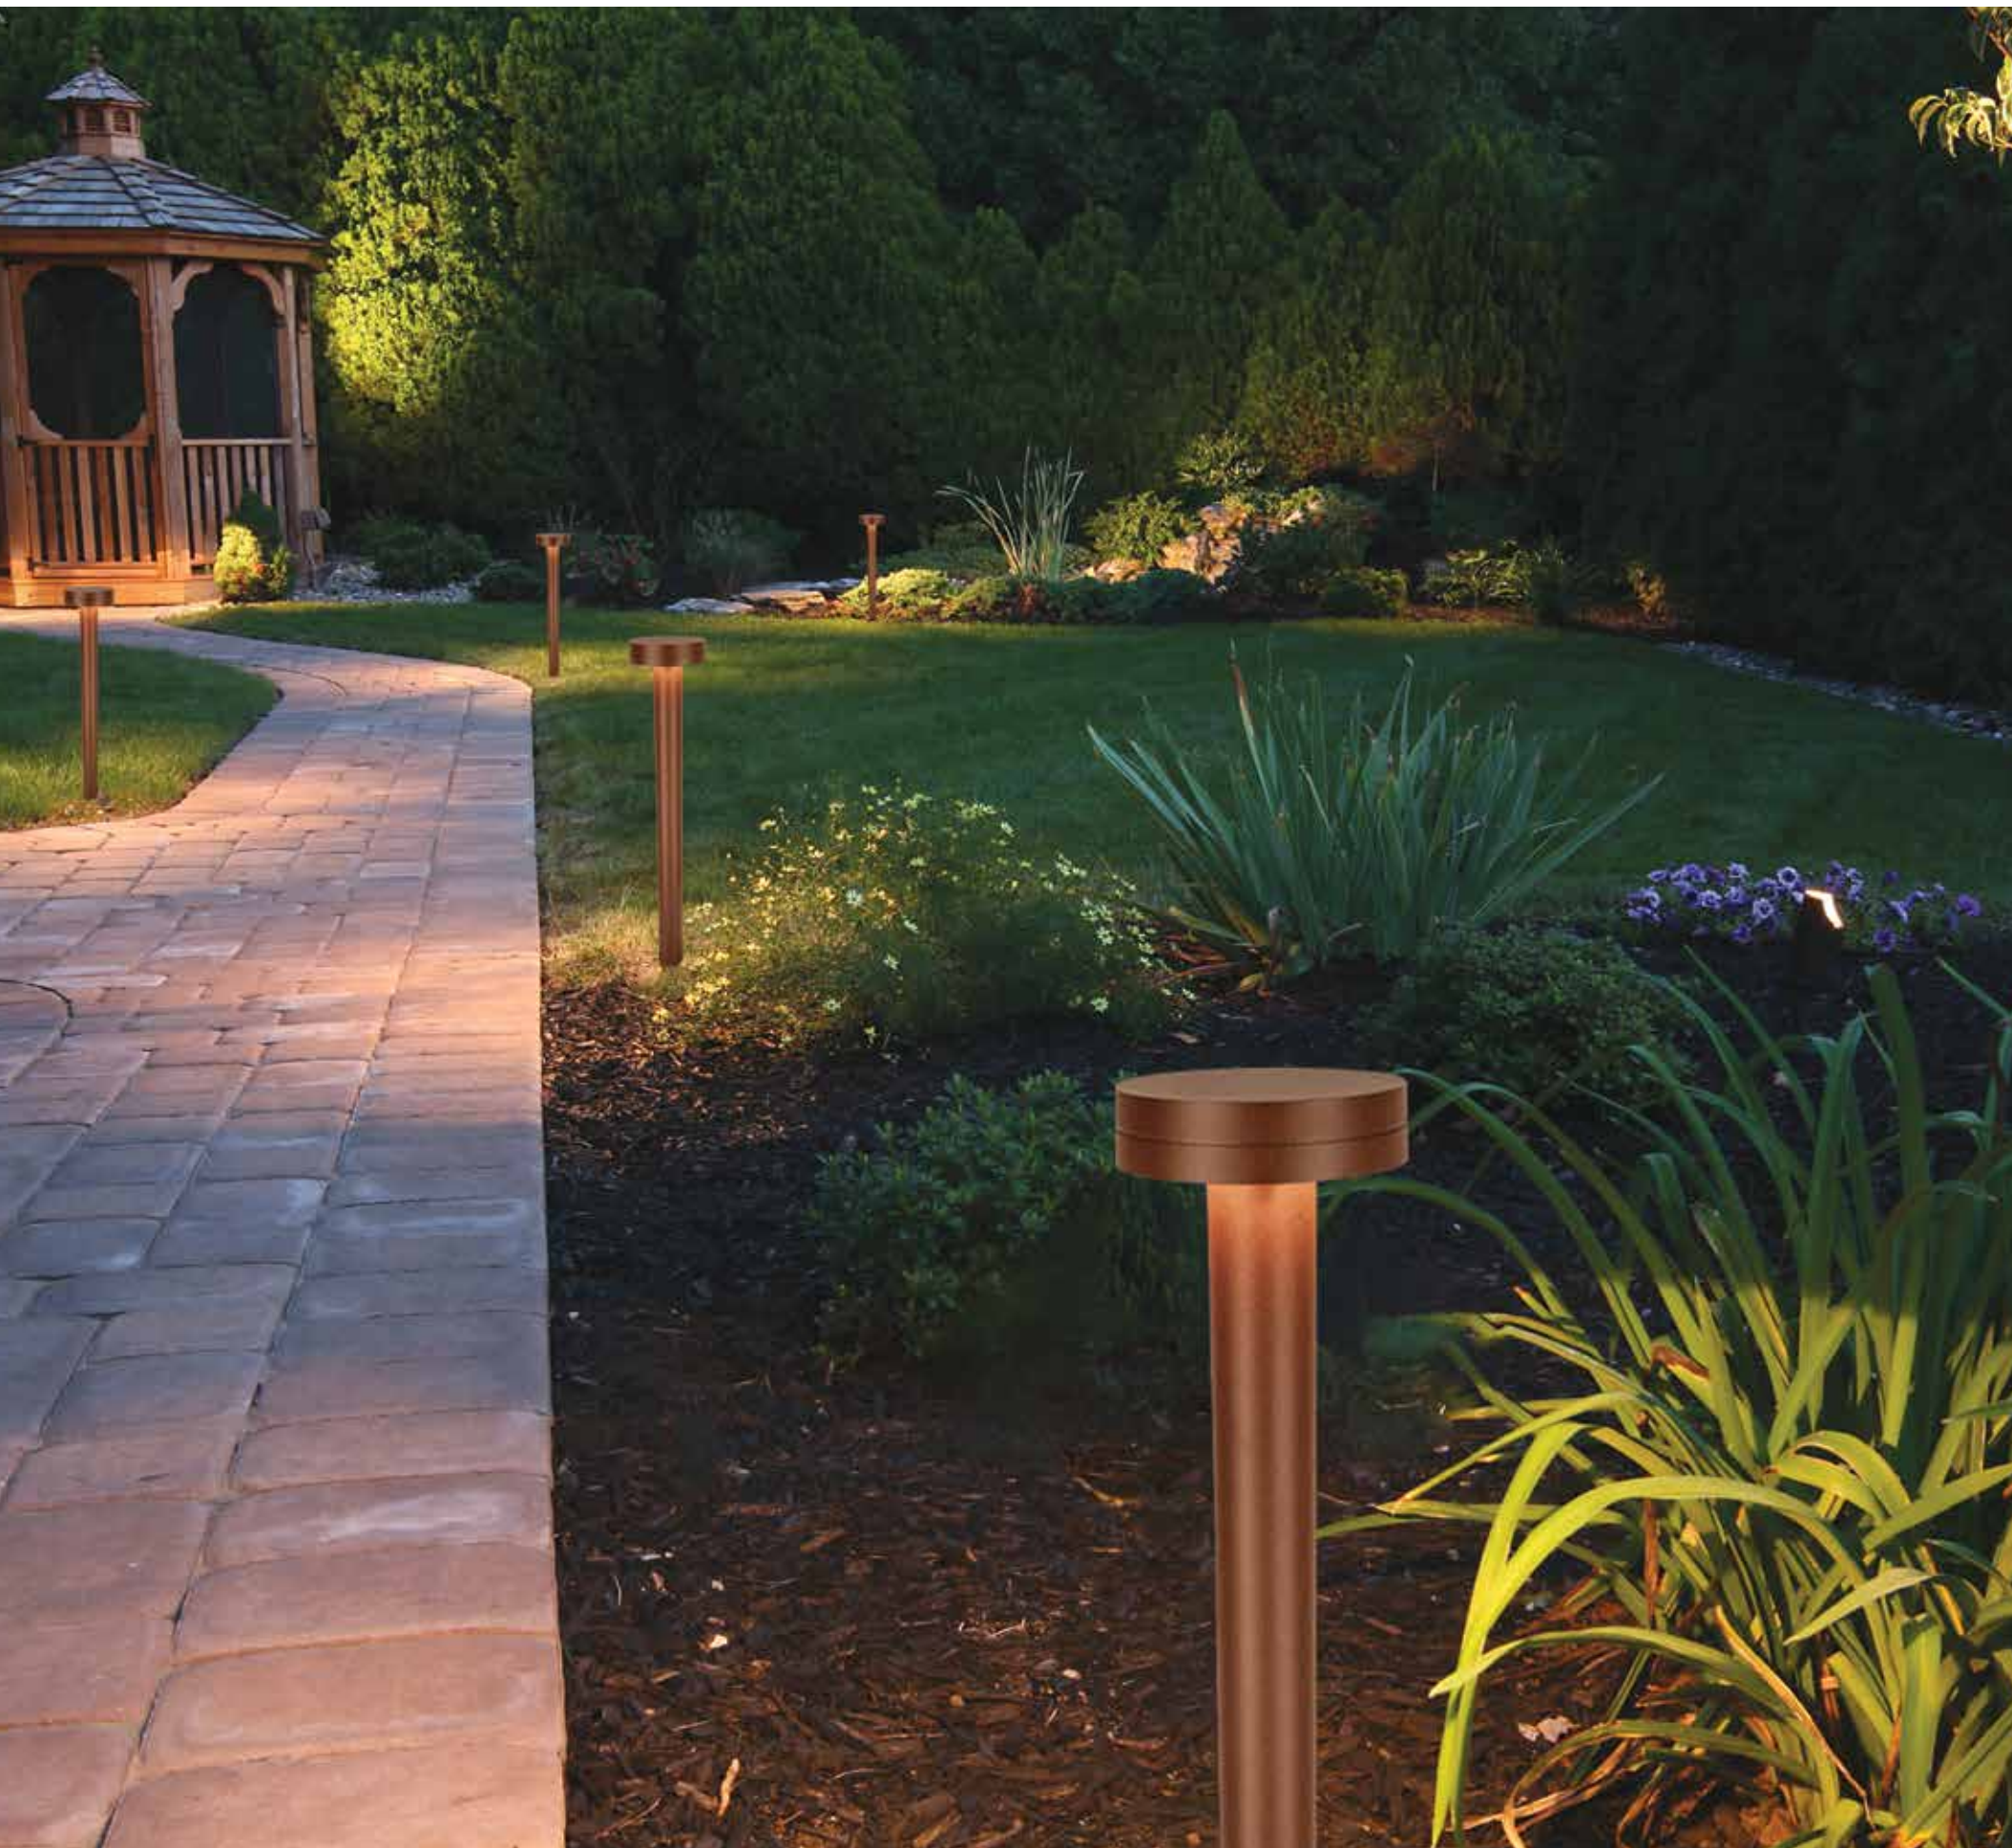

Power	12W
Input	220-240V, 50/60Hz
Color Temperature	2200K, 2700K, 3200K, 4000K
Lumen	566Lm, 610Lm, 658Lm, 712Lm
Cri	80
IP	65
Dimensions	Ø: 16cm H: 80cm
Material	Aluminium - PC Diffuser
Special Feature	CCT Switch
Color	Dark Brown / Code E466