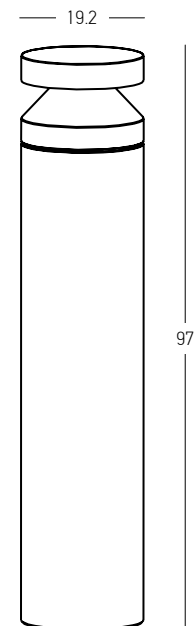

Power 20W
Input 220-240V, 50/60Hz
Color Temperature 3000K
Lumen 509Lm
Cri 90
IP 65
Dimensions Ø: 19.2cm H: 97cm
Base Ø: 19.2cm H: 0.3cm
Material Concrete - Metal - Glass
Color Natural Concrete / **Code E478**