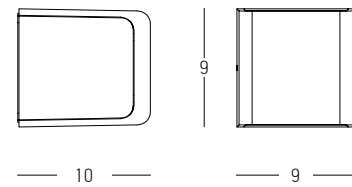

Power 13W
Input 220-240V, 50/60Hz
Color Temperature 3000K
Lumen 767Lm
Cri 80
IP 65
Dimensions L: 10cm W: 9cm H: 9cm
Material Aluminium
Special Feature Up-Down Lighting
Color Graphite / **Code E352**