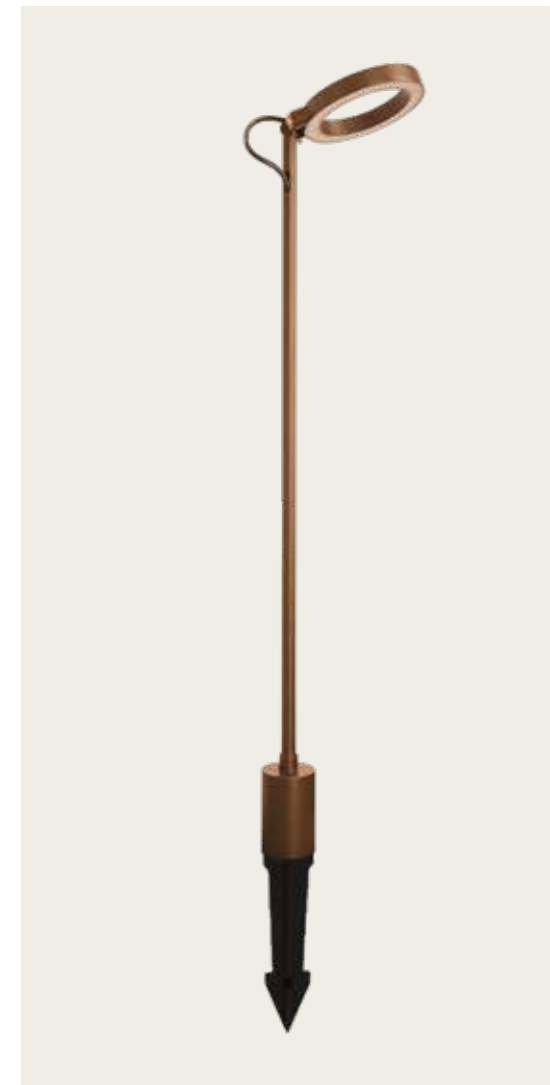

Power	7W
Input	220-240V, 50/60Hz
Color Temperature	3000K
Lumen	245Lm
Cri	80
IP	65
Dimensions	L: 16cm W: 12cm H: 70cm
Ring	Ø: 12cm H: 1.5cm
Material	Aluminium - PC Diffuser
Special Feature	50cm Cable Available Driver Included Spike Included Tilt Up-Down Waterproof Connector Included
Color	Brown / Code E494