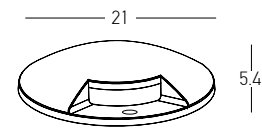

Power 5W
Input 220-240V, 50/60Hz
Color Temperature 3000K
Lumen 228Lm
Cri 80
IP 67
IK 10
Dimensions Ø: 21cm H: 5.4cm
Material Aluminium - Clear PC Diffuser
Special Feature Surface Ground
Driver Included
Color Grey / **Code E462**