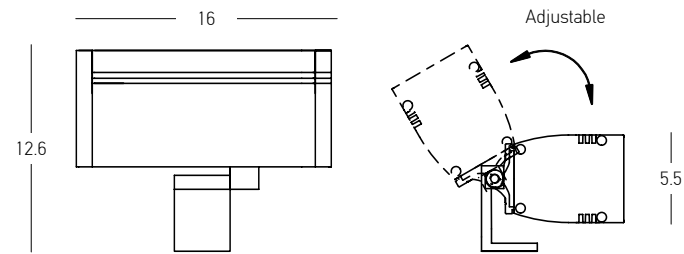

Power 9W
Input 220-240V, 50/60Hz
Color Temperature 3000K
Lumen 420Lm
Cri 80
IP 65
Dimensions L: 16cm W: 5.5cm H: 12.6cm
Beam Angle 15°
Material Aluminium - Glass
Special Feature Honeycomb Included
Driver Included
120° Adjustable Angle
Connect 8pcs MAX
Color Graphite / **Code E495**

Connectors Male & Female for E495, E496 & E497

Cable 25cm
Input 220-240V
IP 66
Color Black / **Code CNCTR 6**