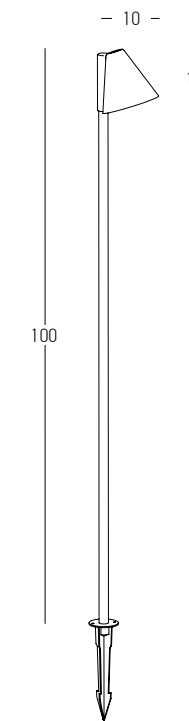

Bulb 1x GU10
 Power 20W MAX
 Input 220-240V, 50/60Hz
 IP 65
 Dimensions L: 10cm W: 10cm H: 60cm
 Material Aluminium - Tempered Glass
 Special Feature 50cm Cable Available
 Spike Included
 Recommended Base E282-SP / Not Included
 Color Graphite / **Code E281**