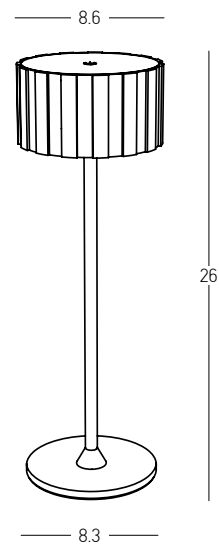

Tap. Dim. Light Up.
Prepare warm ambience with portable lights.

01 . PORTABLE

Power 2W
 Input 5V DC
 Battery 1200 MAH
 Color Temperature 2700K
 Lumen 104Lm
 Cri 80
 IP 44
 Dimensions Ø: 13cm H: 28cm
 Shade Ø: 13cm H: 5.5cm
 Touch Dimming
 Material Metal - Aluminium - PC Diffuser
 Special Feature Portable Table Lamp
 USB Cable Included
 Power-Off Memory Function
 Working Time 100% of Light - 5.5H
 50% of Light - 10H
 10% of Light - 135H
 Charging Time 3.5H
 Color Sandy Black / **Code E485**
 Color Sand / **Code E486**
 Color Sandy Milk Tea / **Code E487**

White AC-DC Adaptor for Portable Light

Input 220-240V, 50/60Hz
 Output 5V, 1A
 Color White / **Code E099**

Power 2W
 Input 5V DC
 Battery 1800 MAH
 Color Temperature 2700K, 4000K, 6500K
 Lumen 124Lm
 Cri 80
 IP 44
 Dimensions Ø: 8.6cm H: 26cm
 Shade Ø: 8.6cm H: 4.7cm
 Touch Dimming ☉
 Material Metal - Aluminium - PC Diffuser
 Special Feature Portable Table Lamp
 USB Cable Included
 Power-Off & Brightness Memory Function
 Working Time 100% of Light - 6H
 50% of Light - 11.5H
 10% of Light - 60H
 Charging Time 4H
 Color Sand / **Code E488**
 Color Sandy Milk Tea / **Code E489**
 Color Sandy Green / **Code E490**