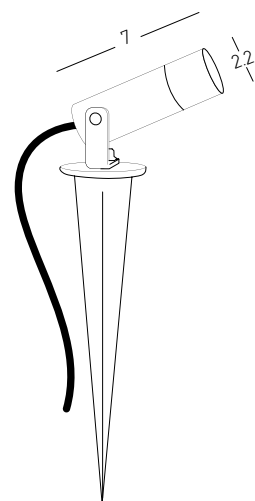

Driver
 Power 18W
 Input 220-240V, 50/60Hz
 Output 24V
 Dimensions L: 14cm W: 3cm H: 2.2cm
 IP 67

Waterproof Connection Box 1in / 1out , 16A , 450V
 IP 67
 Color Black / **Code Z0800-BA**

Power 2.3W
 Input 3.2V, 700mA
 Color Temperature 2700K
 Lumen 130Lm
 Cri 80
 IP 54
 Dimensions Ø: 2.2cm L: 7cm H: 3.2cm
 Beam Angle 40°
 Material Brush
 Special Feature 60cm Cable Available
 Movable Spot
 Spike Included
 Recommended Driver V350-1050 (Not Included)
 In Series Connection 1-9 pcs
 Color Natural Brush / **Code E403**