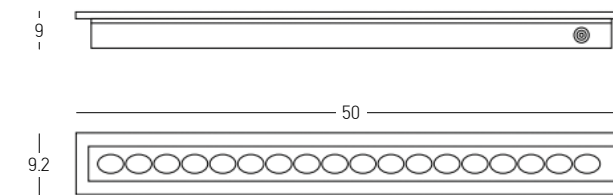

Power	9W
Input	220-240V, 50/60Hz
Color Temperature	3000K
Lumen	720Lm
Cri	80
IP	67
IK	10
Dimensions	L: 50cm W: 9.2cm H: 9cm
Beam Angle	45°
Material	Aluminium - Stainless Steel - Tempered Glass
Depth Required	11 cm
Recessed Mounting Box	Included
Special Feature	50cm Cable Available Driver Included
Color	Stainless Steel / Code E366