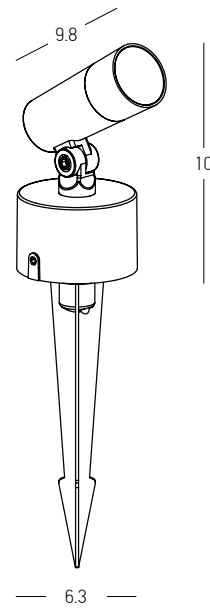

Power 10W
Input 24V
Color Temperature 3000K
Lumen 534Lm
Cri 90
IP 65
Dimensions Ø: 6.2cm H: 10cm
Spot Dimensions Ø: 3.5cm L: 9.8cm
Base Ø: 6.3cm H: 4cm
Beam Angle 24°
Material Aluminium - Glass
Special Feature 30cm Cable Available
Movable Spot
Aluminium Spike Included

Recommended Driver LPH-18-24 (Not Included)
Color Graphite / **Code E468**

Lens for 10W Spot / Beam Angle 15° / **Code E469**