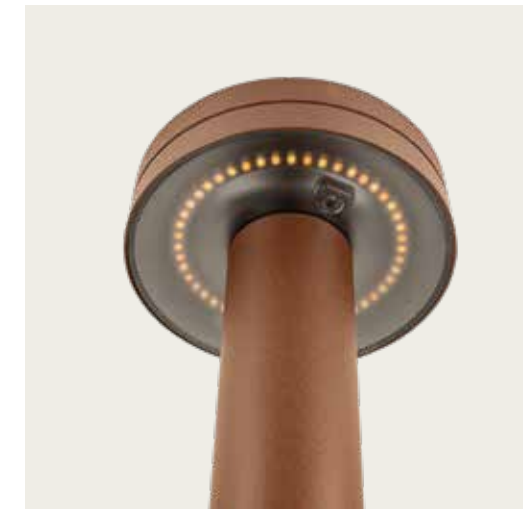

Power	12W
Input	220-240V, 50/60Hz
Color Temperature	2200K, 2700K, 3200K, 4000K
Lumen	566Lm, 610Lm, 658Lm, 712Lm
Cri	80
IP	65
Dimensions	Ø: 16cm H: 80cm
Material	Aluminium - PC Diffuser
Special Feature	CCT Switch
Color	Dark Brown / Code E466