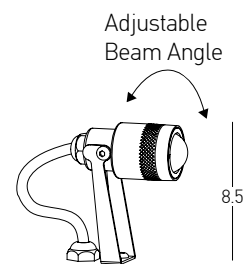

Power 2.1W
Input 3V, 700mA
Color Temperature 2700K
Lumen 168Lm
Cri 80
IP 54
Dimensions L: 8cm H: 8.5cm
Beam Angle 10-60°
Material Aluminium - Stainless Steel
Special Feature 60cm Cable Available
Stick Ø: 3.2cm H: 8cm
Spike Included

Recommended Driver V350-1050 (Not Included)
In Series Connection 1-10 pcs

Color Sandy Black / **Code E177-A**