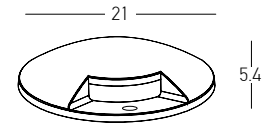

Power 3W
Input 220-240V, 50/60Hz
Color Temperature 3000K
Lumen 130Lm
Cri 80
IP 67
IK 10
Dimensions Ø: 21cm H: 5.4cm
Material Aluminium - Clear PC Diffuser
Special Feature Surface Ground
Driver Included
Color Grey / **Code E461**