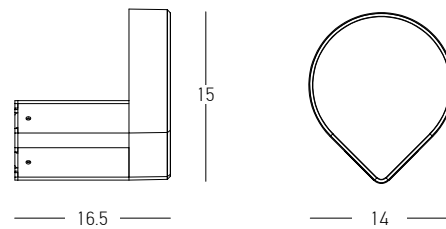

*Power sockets operate only when the light is switched on.

Power 13W
 Input 220-240V, 50/60Hz
 Color Temperature 3000K
 Lumen 1035Lm
 Cri 80
 IP 65
 Dimensions L: 19.5cm W: 14cm H: 50cm
 Beam Angle 120°
 Material Aluminium - PC Diffuser
 Color Graphite / **Code E357**