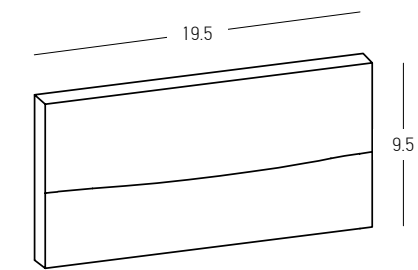

Power	4W
Input	220-240V, 50/60Hz
Color Temperature	3000K
Lumen	285Lm
Cri	80
IP	65
Dimensions	L: 1.5cm W: 19.5cm H: 9.5cm
Material	Aluminium - PC Diffuser
Color	Graphite / Code E453
Color	Sandy White / Code E454
Color	Brown / Code E455