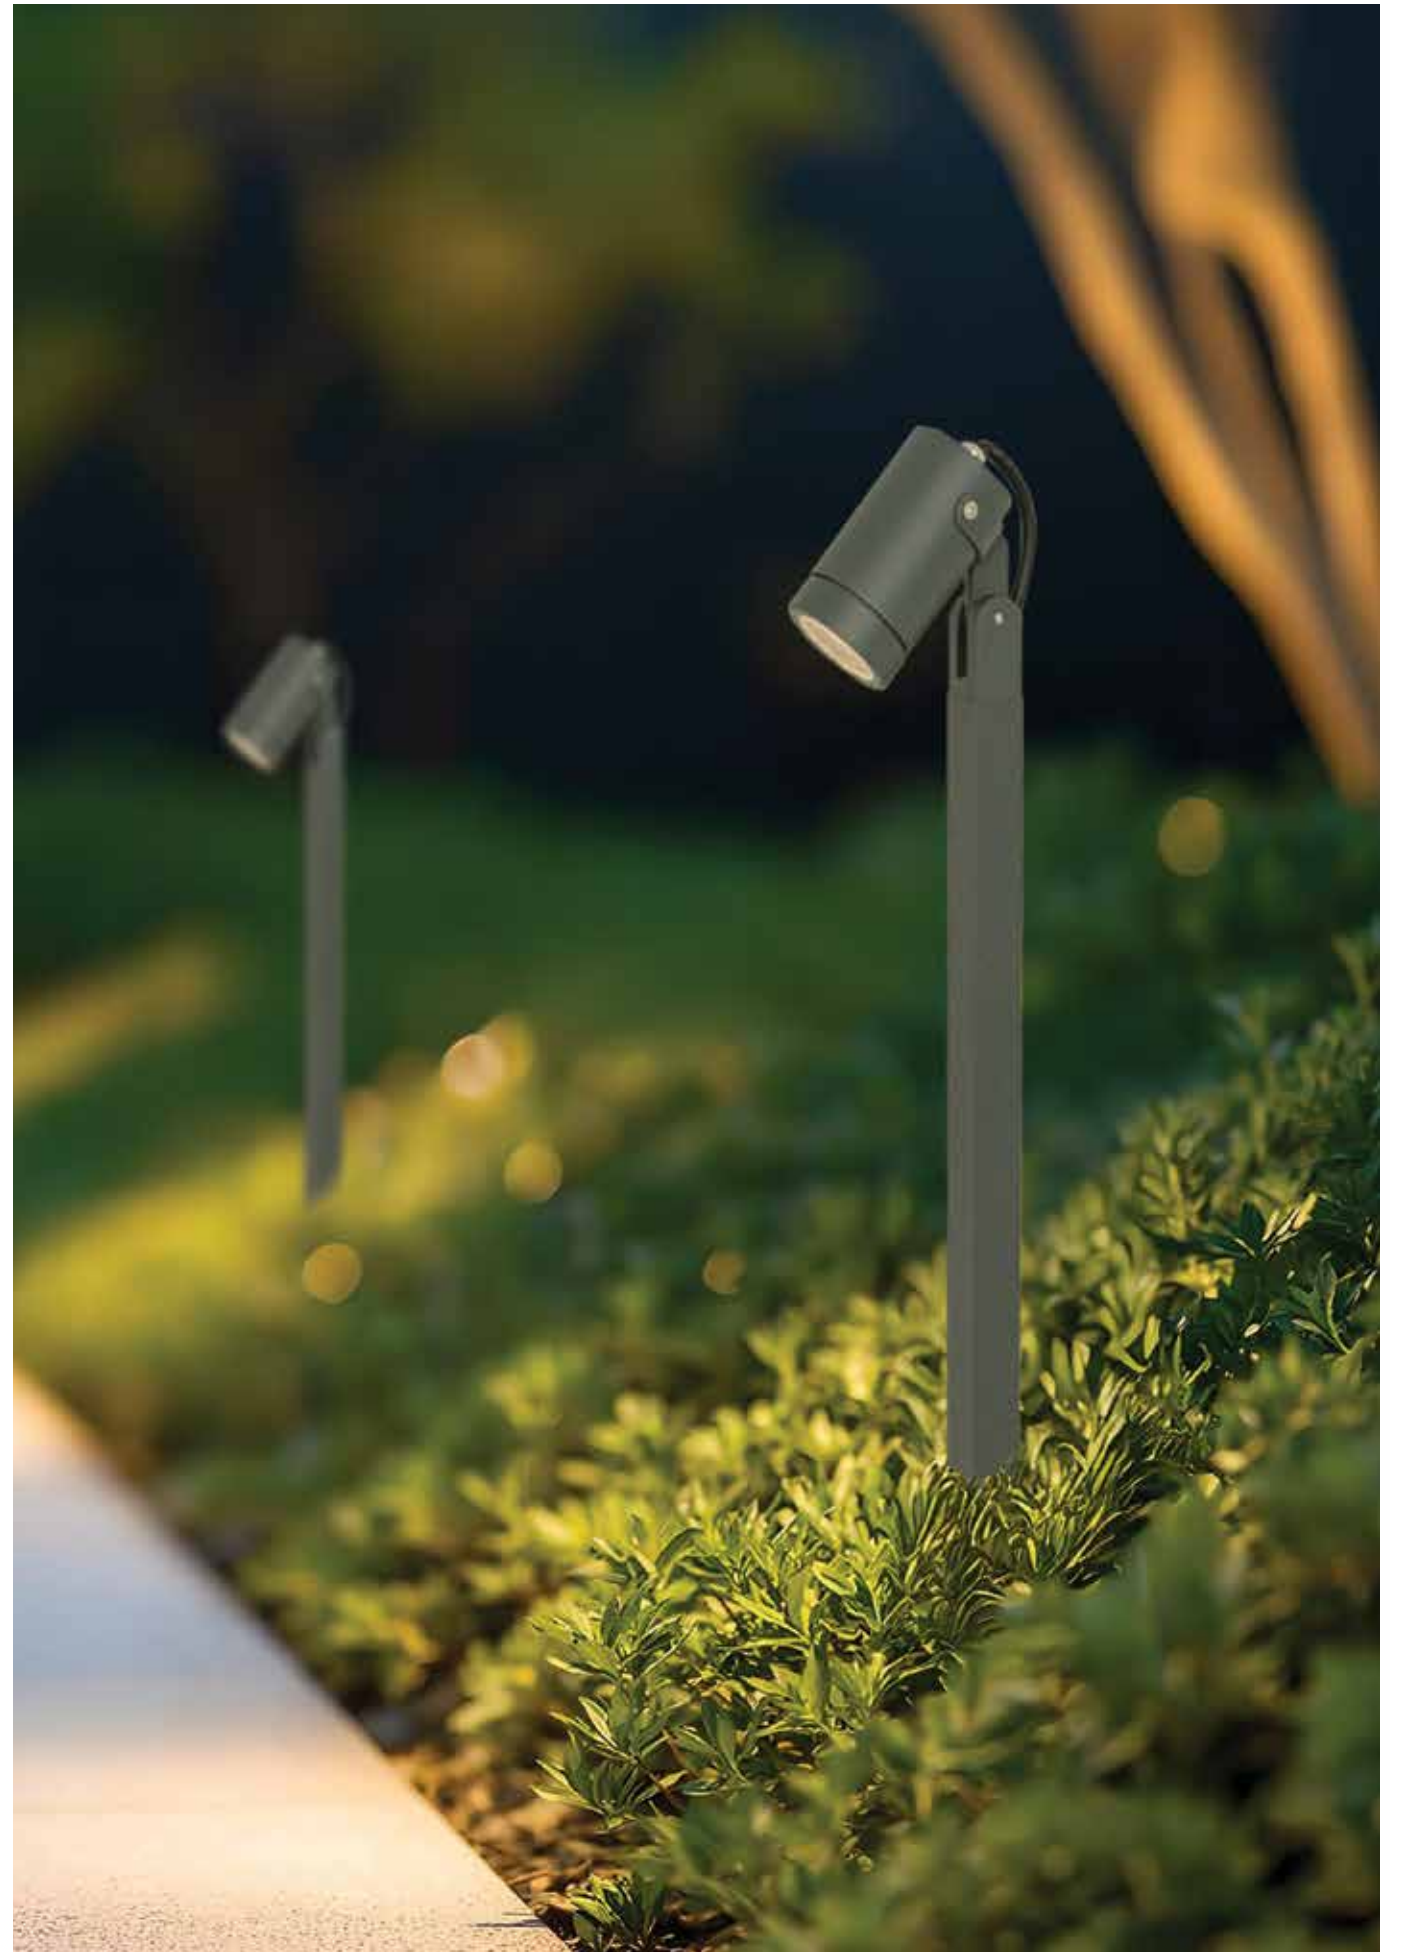

Bulb 1x GU10
Power 15W MAX
Input 220-240V, 50/60Hz
IP 54
Dimensions L: 11.5cm W: 5.5cm H: 60cm
Base Ø: 11.5cm H: 3cm
Spot Dimensions Ø: 5.5cm L: 9.5cm
Material Aluminium - Tempered Glass
Special Feature Tilt Up-Down
Honeycomb Included

Color Graphite / Code E325