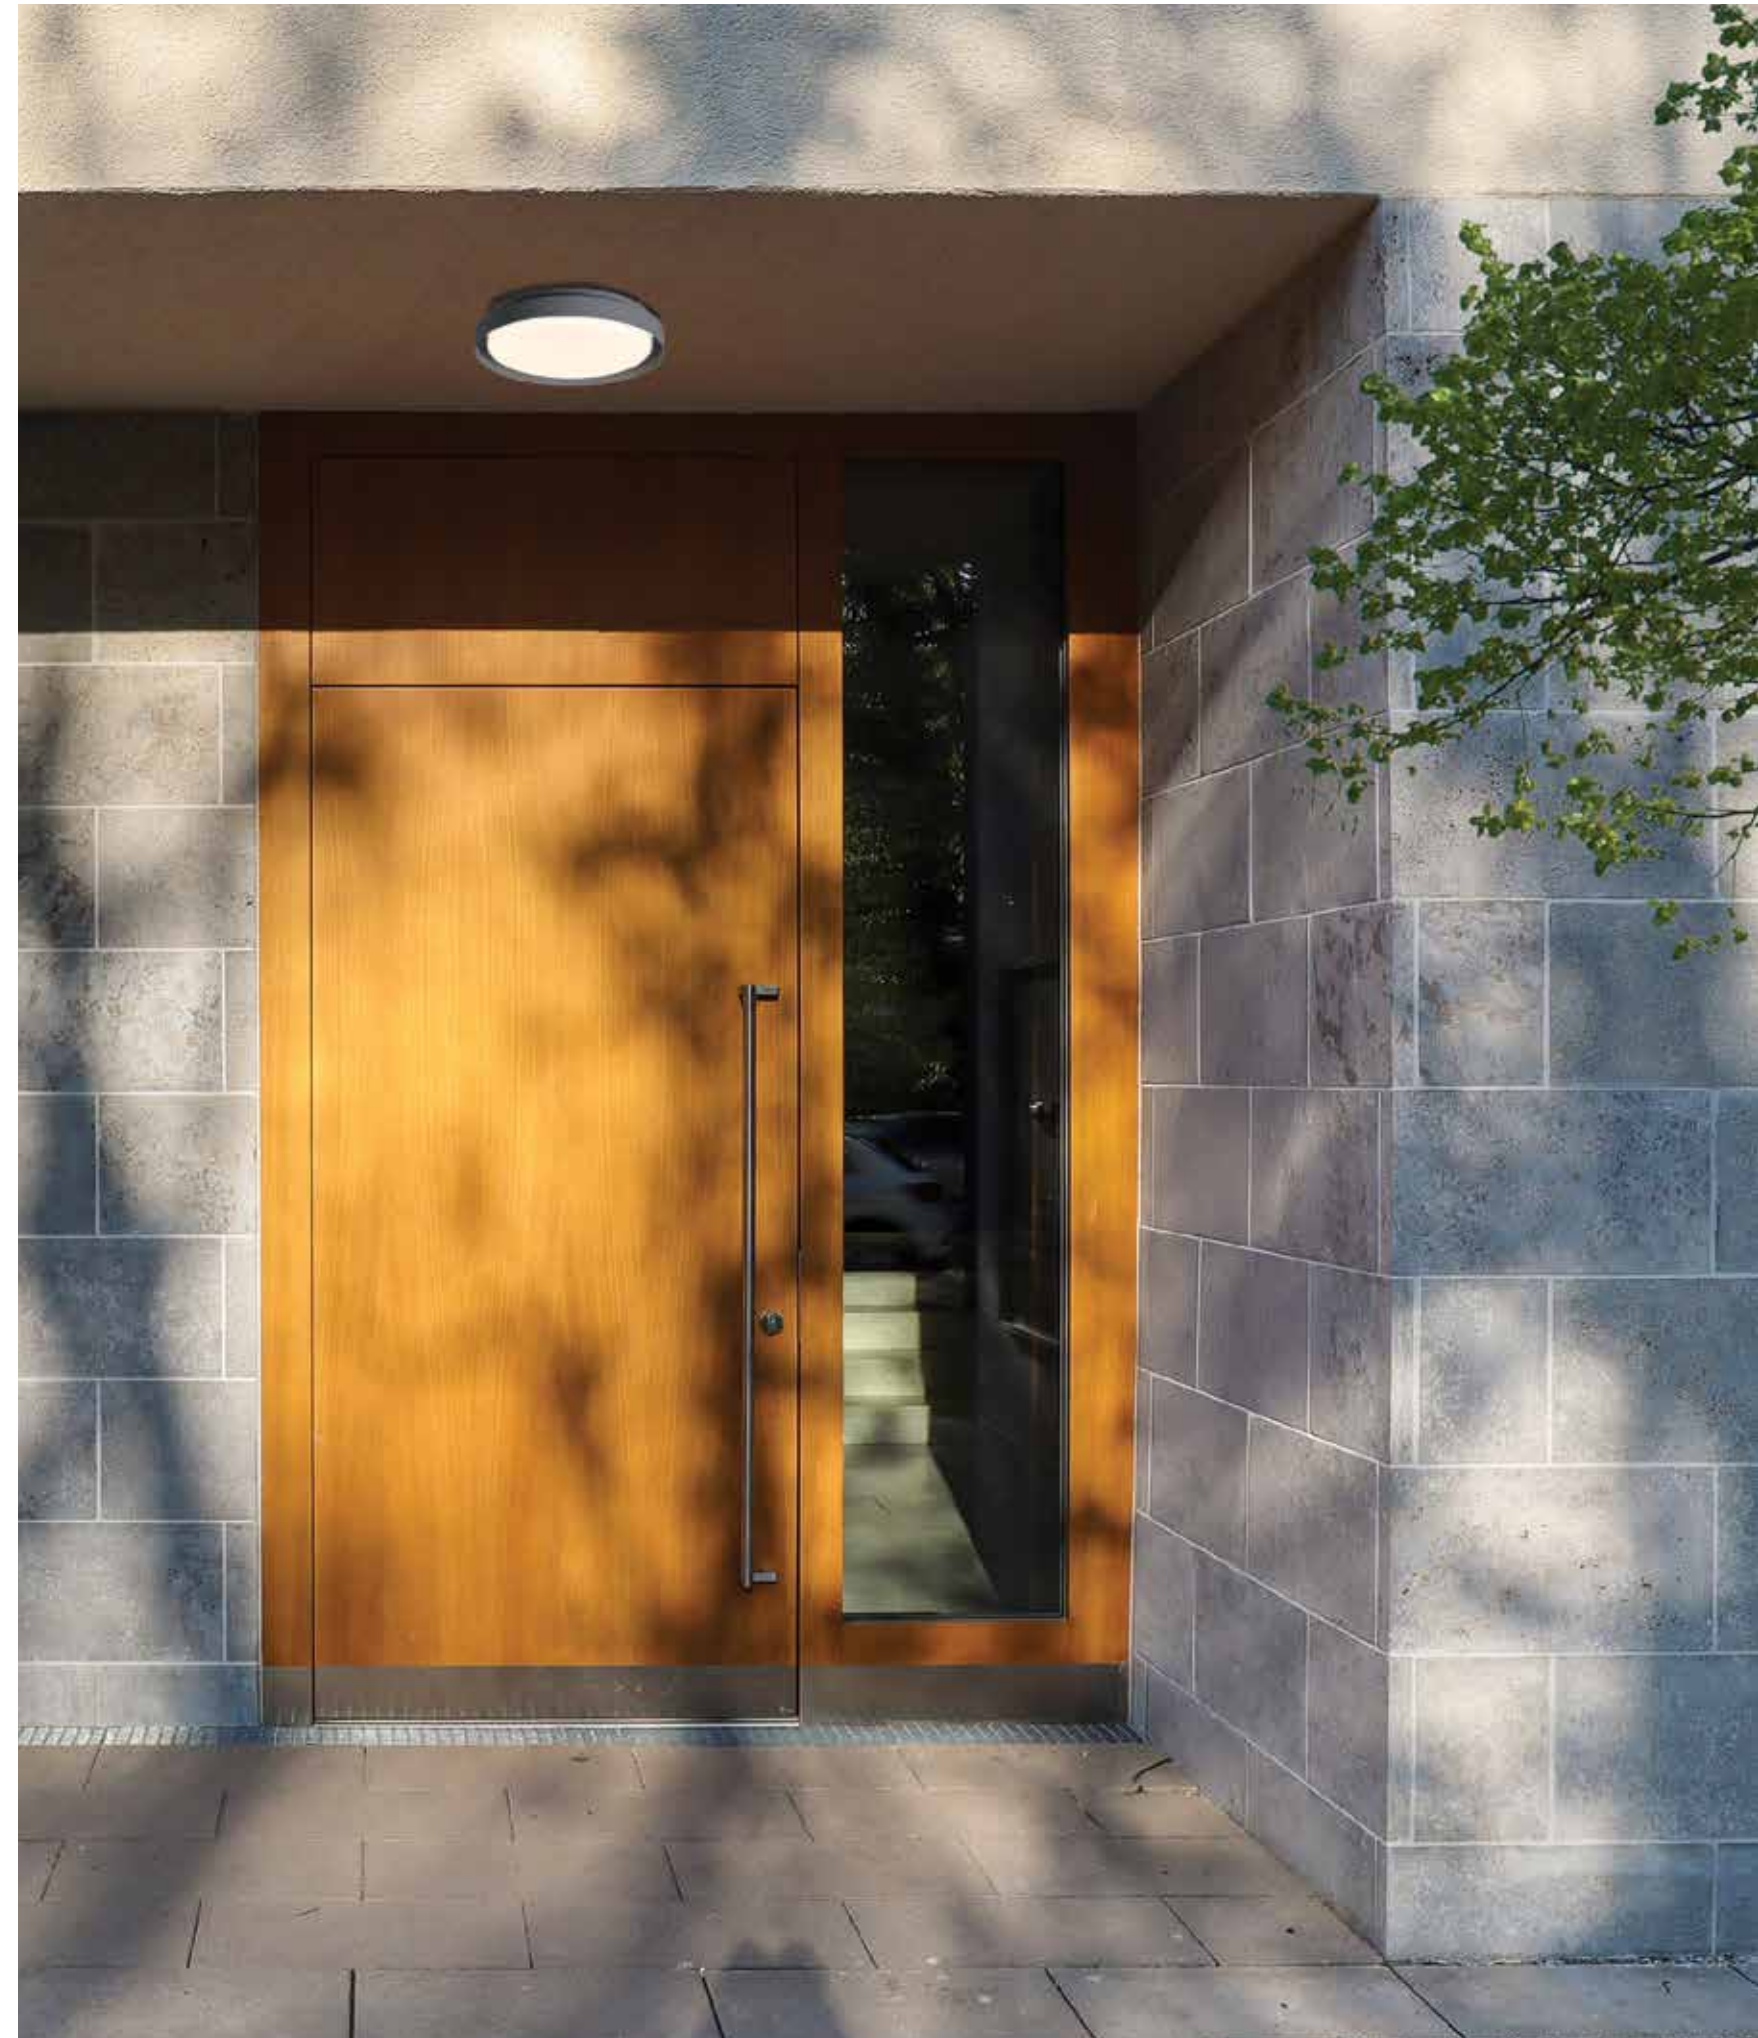

Power 20W
Input 220-240V, 50/60Hz
Color Temperature 3000K
Lumen 2041Lm
Cri 80
IP 65
Dimensions Ø: 27cm H: 7.5cm
Material Aluminium - PC Diffuser
Special Feature Driver Included
Color Sandy White / **Code E326**
Color Graphite / **Code E327**