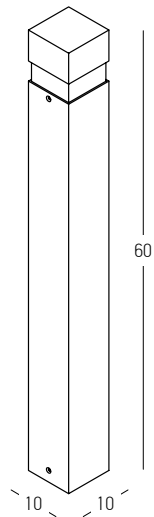

Power 15W
Input 220-240V, 50/60Hz
Color Temperature 3000K
Lumen 438Lm
Cri 95
IP 65
Dimensions L: 10cm W: 10cm H: 60cm
Material Aluminium - PC Diffuser
Color Graphite-Wood / Code E426