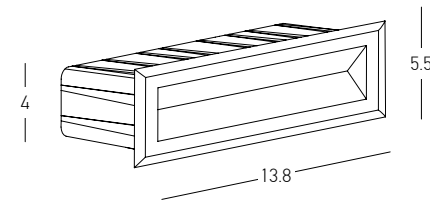

Power 5W
Input 220-240V, 50/60Hz
Color Temperature 3000K
Lumen 302Lm
Cri 80
IP 65
Dimensions L: 6.5cm W: 13.8cm H: 5.5cm
Material Aluminium - Tempered Glass
Depth Required 6cm
Recessed Mounting Box L: 6cm W: 13cm H: 4cm (Included)
Color Graphite / **Code E324**

Power 3W
Input 220-240V, 50/60Hz
Color Temperature 3000K
Lumen 195Lm
Cri 80
IP 65
Dimensions L: 6.5cm W: 8.5cm H: 5.5cm
Material Aluminium - Tempered Glass
Depth Required 6cm
Recessed Mounting Box L: 6cm W: 8cm H: 4cm (Included)

Color Graphite / **Code E323**