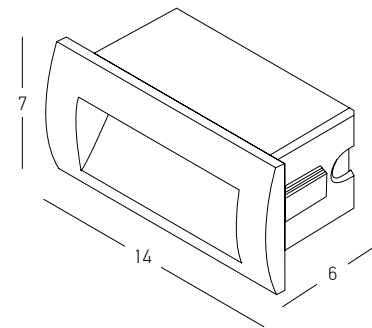

Power 4W
Input 220-240V, 50/60Hz
Color Temperature 3000K
Lumen 188Lm
Cri 80
IP 65
Dimensions L: 6cm W: 14cm H: 7cm
Depth Required 6cm
Material Aluminium - PC Diffuser
Recessed Mounting Box L: 6cm W: 13cm H: 6cm (Included)
Color Graphite / **Code E247-G**
Color Sandy White / **Code E247-W**