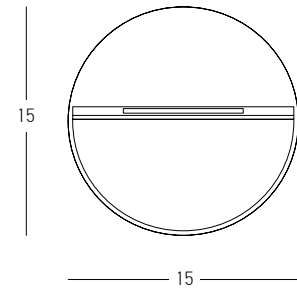

Power 7W
Input 220-240V, 50/60Hz
Color Temperature 3000K
Lumen 480Lm
Cri 80
IP 65
Dimensions Ø: 15cm L: 3.7cm
Material Aluminium - PC Diffuser
Color Graphite / **Code E242-G**
Color Sandy White / **Code E242-W**