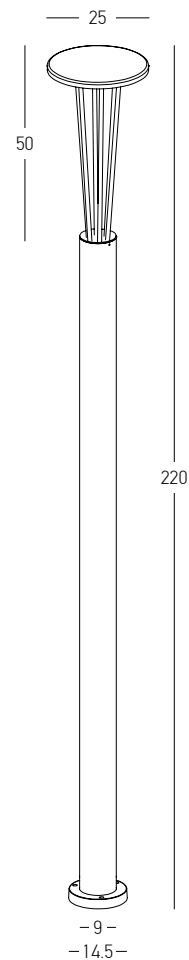

Wall to Floor - One Style
Seamless design connection across surfaces.

03. FLOOR & WALL

Power	35W
Input	220-240V, 50/60Hz
Color Temperature	3000K
Lumen	2148Lm
Cri	90
IP	65
Dimensions	L: 44cm W: 7cm H: 250cm
Spots	Ø: 7cm H: 10cm
Base	Ø: 14cm H: 0.5cm
Beam Angle	60°
Material	Aluminium
Special Feature	Tilt Up Down Spots
Color	Sandy Black / Code E406

Power 17W
 Input 220-240V, 50/60Hz
 Color Temperature 3000K
 Lumen 1072Lm
 Cri 90
 IP 65
 Dimensions L: 44cm W: 7cm H: 250cm
 Spots Ø: 7cm H: 10cm
 Base Ø: 14cm H: 0.5cm
 Beam Angle 60°
 Material Aluminium
 Special Feature Tilt Up Down Spots
 Color Sandy Black / **Code E405**