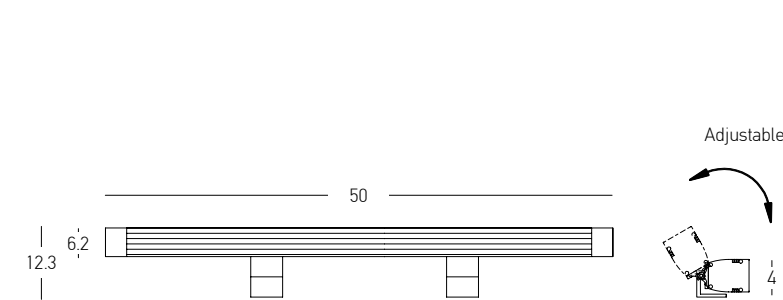

Power. Precision. Presence.
Wall washers for uniform illumination and
architectural impact.

09. WALL WASHER

Power 36W
 Input 220-240V, 50/60Hz
 Color Temperature 3000K
 Lumen 2200Lm
 Cri 80
 IP 65
 Dimensions L: 100cm W: 4cm H: 12.3cm
 Beam Angle 60° x 10°
 Material Aluminium - Glass
 Special Feature Half Circular Anti-Glare
 Driver Included
 Connect 8pcs MAX
 Color Graphite / **Code E496**