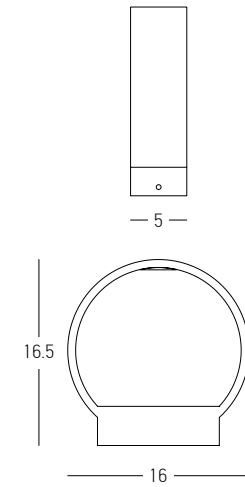

Power 7W
Input 220-240V, 50/60Hz
Color Temperature 3000K
Lumen 530Lm
Cri 80
IP 65
Dimensions L: 16.5cm W: 16cm H: 5cm
Material Aluminium - Tempered Glass
Special Feature Up-Down Lighting
Color Dark Brown / **Code E268**