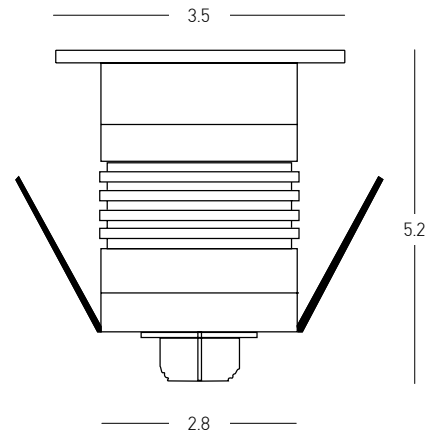

Power 1W
Input 24V
Color Temperature 3000K
Lumen 57Lm
Cri 80
IP 65
IK 08
Dimensions Ø: 3.5cm H: 5.2cm
Beam Angle 15°
Material Aluminium - Stainless Steel - Tempered Glass
Depth Required 7cm
Recessed Mounting Box Aluminium (Included)
Recommended Driver LPH-18-24 (Not Included)
In Parallel Connection 1-17 pcs
Special Feature Honeycomb Included
Color Stainless Steel / **Code E502**