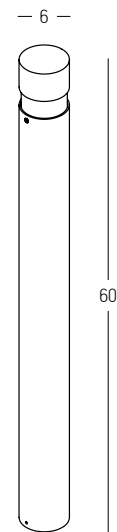

Power 8W
Input 220-240V, 50/60Hz
Color Temperature 3000K
Lumen 200Lm
Cri 95
IP 65
Dimensions Ø: 6cm H: 60cm
Material Aluminium - PC Diffuser
Color Dark Coffee / **Code E423**