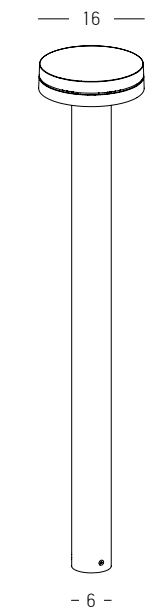

Power	12W
Input	220-240V, 50/60Hz
Color Temperature	2200K, 2700K, 3200K, 4000K
Lumen	566Lm, 610Lm, 658Lm, 712Lm
Cri	80
IP	65
Dimensions	Ø: 16cm H: 80cm
Material	Aluminium - PC Diffuser
Special Feature	CCT Switch
Color	Dark Brown / Code E466