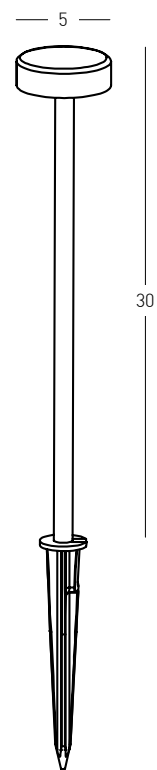

Power 1.5W
Input 24V
Color Temperature 3000K
Lumen 80Lm
Cri 80
IP 65
Dimensions Ø: 5cm H: 30cm
Material Stainless Steel - PC Diffuser
Special Feature 50cm Cable Available
Spike Included
Waterproof Connector Included
Recommended Driver LPH-18-24 (Not Included)
In Parallel Connection 1-10 pcs
Color Brown / **Code E465**