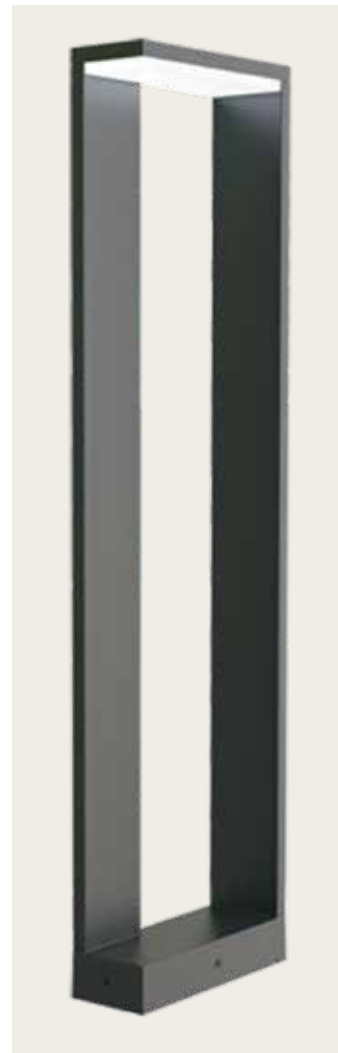

Power 9W
Input 220-240V, 50/60Hz
Color Temperature 3000K
Lumen 653Lm
Cri 80
IP 54
Dimensions L: 15cm W: 5.5cm H: 78cm
Material Aluminium - PC Diffuser
Color Graphite / **Code E208**