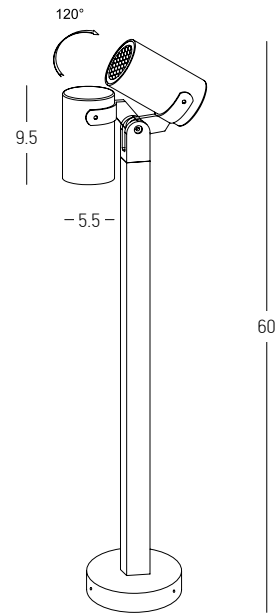

*Power sockets operate only when the light is switched on.

Power 13W
 Input 220-240V, 50/60Hz
 Color Temperature 3000K
 Lumen 1035Lm
 Cri 80
 IP 65
 Dimensions L: 19.5cm W: 14cm H: 50cm
 Beam Angle 120°
 Material Aluminium - PC Diffuser
 Color Graphite / **Code E357**

Bulb 1x GU10
Power 15W MAX
Input 220-240V, 50/60Hz
IP 54
Dimensions L: 11.5cm W: 5.5cm H: 60cm
Base Ø: 11.5cm H: 3cm
Spot Dimensions Ø: 5.5cm L: 9.5cm
Material Aluminium - Tempered Glass
Special Feature Tilt Up-Down
Honeycomb Included