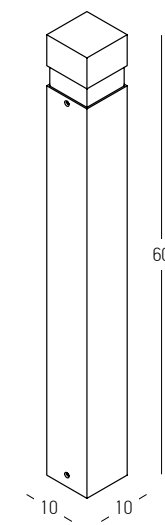

Power	15W
Input	220-240V, 50/60Hz
Color Temperature	3000K
Lumen	438Lm
Cri	95
IP	65
Dimensions	L: 10cm W: 10cm H: 60cm
Material	Aluminium - PC Diffuser
Color	Dark Coffee / Code E425