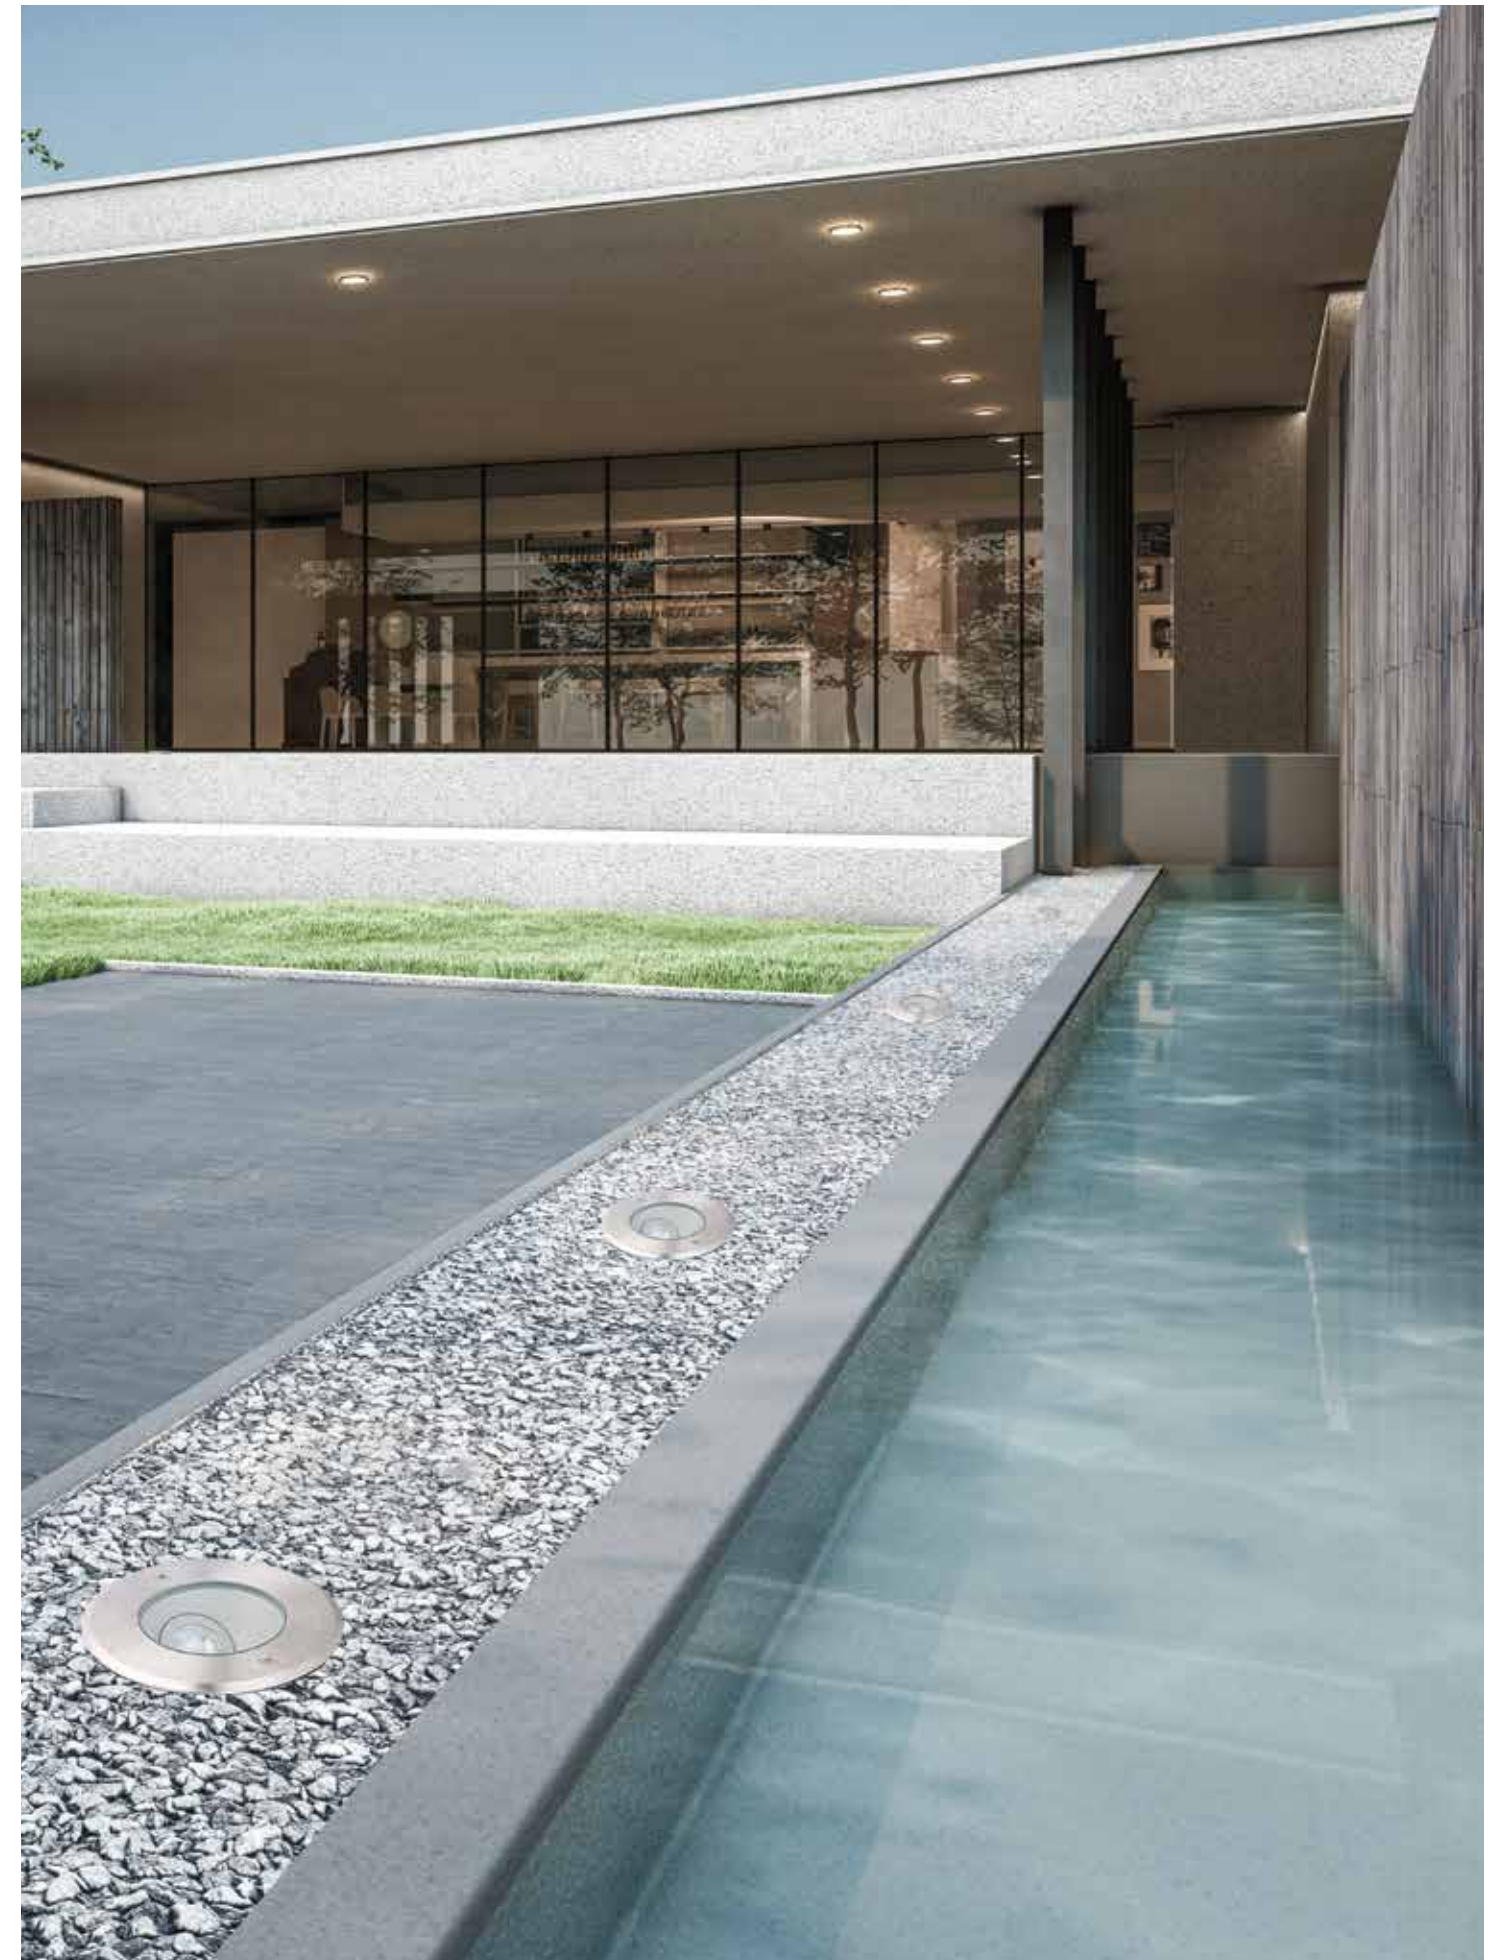

Power 7W
Input 220-240V, 50/60Hz
Color Temperature 3000K
Lumen 560Lm
Cri 80
IP 66
IK 8
Dimensions Ø: 15cm H: 11.5cm
Beam Angle 45°
Material Aluminium - Stainless Steel - Glass
Depth Required 11.5cm
Recessed Mounting Box Included
Special Feature Asymmetric
50cm Cable Available
Driver Included

Color Stainless Steel / **Code E363**

Power 7W
Input 220-240V, 50/60Hz
Color Temperature 3000K
Lumen 560Lm
Cri 80
IP 66
IK 8
Dimensions Ø: 13cm H: 14cm
Beam Angle 45°
Material Aluminium - Stainless Steel - Glass
Depth Required 14cm
Recessed Mounting Box Included
Special Feature Asymmetric
50cm Cable Available
Driver Included

Color Stainless Steel / **Code E362**