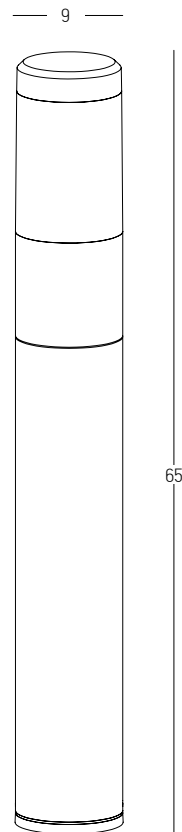

Power 10W
Input 220-240V, 50/60Hz
Color Temperature 3000K
Lumen 990Lm
Cri 80
IP 54
Dimensions L: 12.5cm W: 9cm H: 24cm
Material Aluminium - PC Diffuser
Color Graphite / **Code E276**

Power 10W
Input 220-240V, 50/60Hz
Color Temperature 3000K
Lumen 993Lm
Cri 80
IP 54
Dimensions Ø: 9cm H: 65cm
Material Aluminium - PC Diffuser
Color Graphite / **Code E277**