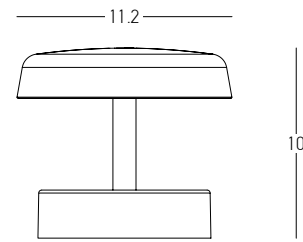

Power	1W
Input	5V DC
Battery	1200 MAH
Color Temperature	3000K
Lumen	80Lm
Cri	80
IP	44
Dimensions	Ø: 11.2cm H: 10cm
Shade	Ø: 11.2cm H: 2.4cm
Touch Dimming	○
Material	Plastic
Special Feature	Portable Table Lamp USB Cable Included Power-Off Memory Function
Working Time	100% of Light - 6H 50% of Light - 12H 10% of Light - 70H
Charging Time	3.5H
Color	White / Code E401
Color	Black / Code E402

White AC-DC Adaptor for Portable Light

Input	220-240V, 50/60Hz
Output	5V, 1A
Color	White / Code E099