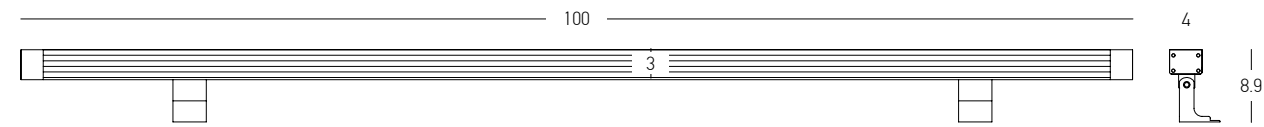

Power 36W
Input 24V
Color Temperature 2700K
Lumen 1530Lm
Cri 80
IP 65
Dimensions L: 100cm W: 4cm H: 8.9cm
Beam Angle 60° x 10°
Material Aluminium - Glass
Special Feature Anti-Glare
Driver Not Included
Connect 5pcs MAX

Color Dark Brown / **Code E498**

Power 18W
Input 24V
Color Temperature 2700K
Lumen 775Lm
Cri 80
IP 65
Dimensions L: 50cm W: 4cm H: 8.9cm
Beam Angle 60° x 10°
Material Aluminium - Glass
Special Feature Anti-Glare
Driver Not Included
Connect 5pcs MAX

Color Dark Brown / **Code E499**

Dimming Options

1. DALI Dimming : Dali Driver 24V Channel 1+Switch Dali MCU (Page 396-397)
2. 1-10 Dimming : 1-10V Driver 24V (Page 396-397)
3. PUSH BUTTON Dimming : Dali Driver 24V Channel 1(Page 396-397)
4. ON-OFF Dimming : ON-OFF Driver 24V (Page 396-397)

Connectors Male & Female for E498 & E499

Cable 25cm
Input 24V
IP 66
Color Black / **Code CNCTR 7**