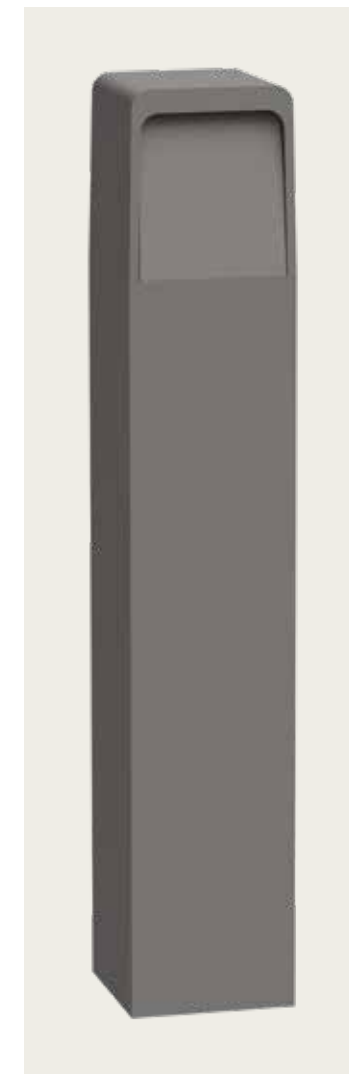

Power 13W
Input 220-240V, 50/60Hz
Color Temperature 3000K
Lumen 767Lm
Cri 80
IP 65
Dimensions L: 9cm W: 9cm H: 50cm
Material Aluminium
Special Feature Double Sided Lighting
Color Graphite / **Code E351**