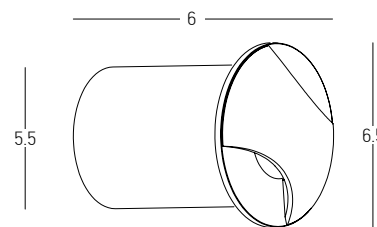

Power 3W
Input 220-240V, 50/60Hz
Color Temperature 3000K
Lumen 290Lm
Cri 90
IP 65
Dimensions Ø: 6.5cm L: 6cm
Material Aluminium - PC Diffuser
Depth Required 6cm
Recessed Mounting Box Ø: 5.5cm L: 6cm (Included)
Color Sandy Black / **Code E301**