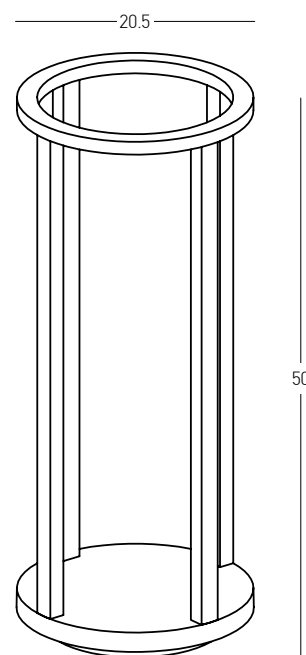

Power 9.2W
Input 220-240V, 50/60Hz
Color Temperature 3000K
Lumen 450Lm
Cri 85
IP 65
Dimensions Ø: 20.5cm H: 50cm
Material Aluminium - PC Diffuser
Color Graphite / **Code E444**