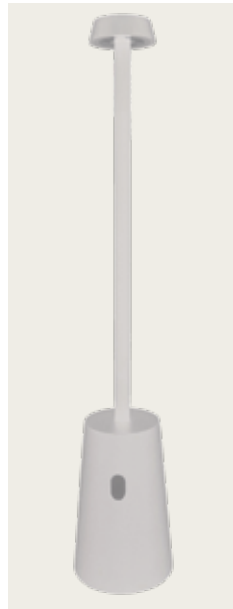

Power 2W
Input 3.7V DC
Battery 2000 MAH
Color Temperature 3000K
Lumen 168Lm
Cri 80
IP 44
Dimensions Ø: 5.5cm H: 26cm
Shade Ø: 3.5cm H: 1cm
Touch Dimming ○
Material Metal - Aluminium - Glass
Special Feature Portable Table Lamp
Charging Base with USB Cable Included
Power-Off Memory Function
Working Time 100% of Light - 8H
50% of Light - 16H
10% of Light - 80H
Charging Time 4.5H
Color White / **Code E398**
Color Black / **Code E399**
Color Green / **Code E400**