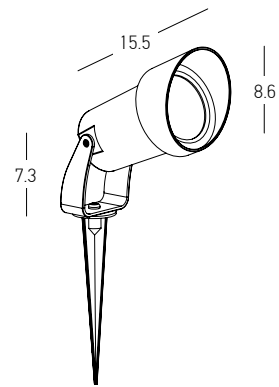

Bulb 1x GU10 LED
 Power 7W MAX
 Input 220-240V, 50/60Hz
 IP 54
 Dimensions Ø: 8.6cm L: 15.5cm H: 7.3cm
 Material ABS - Tempered Glass
 Special Feature 30cm Cable Available
 Movable Spot
 Spike Included
 Color Black / **Code E310**