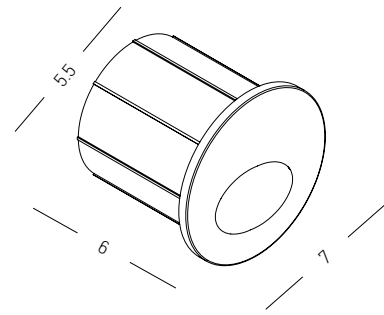

Power 3W
Input 220-240V, 50/60Hz
Color Temperature 3000K
Lumen 133Lm
Cri 90
IP 65
Dimensions Ø: 7cm L: 6.5cm
Material Aluminium - Tempered Glass
Depth Required 5.5 : 6cm
Recessed Mounting Box Ø: 5.5cm L: 6cm (Included)
Color Sandy White / **Code E320**