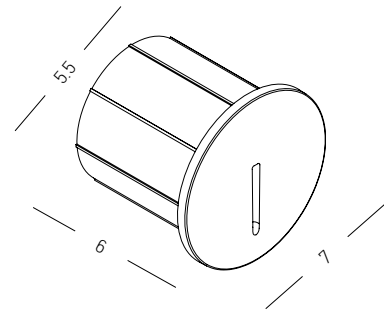

Power 3W
Input 220-240V, 50/60Hz
Color Temperature 3000K
Lumen 92Lm
Cri 90
IP 65
Dimensions Ø: 7cm L: 6.5cm
Material Aluminium - Tempered Glass
Depth Required 6cm
Recessed Mounting Box Ø: 5.5cm L: 6cm (Included)
Color Sandy White / **Code E321**