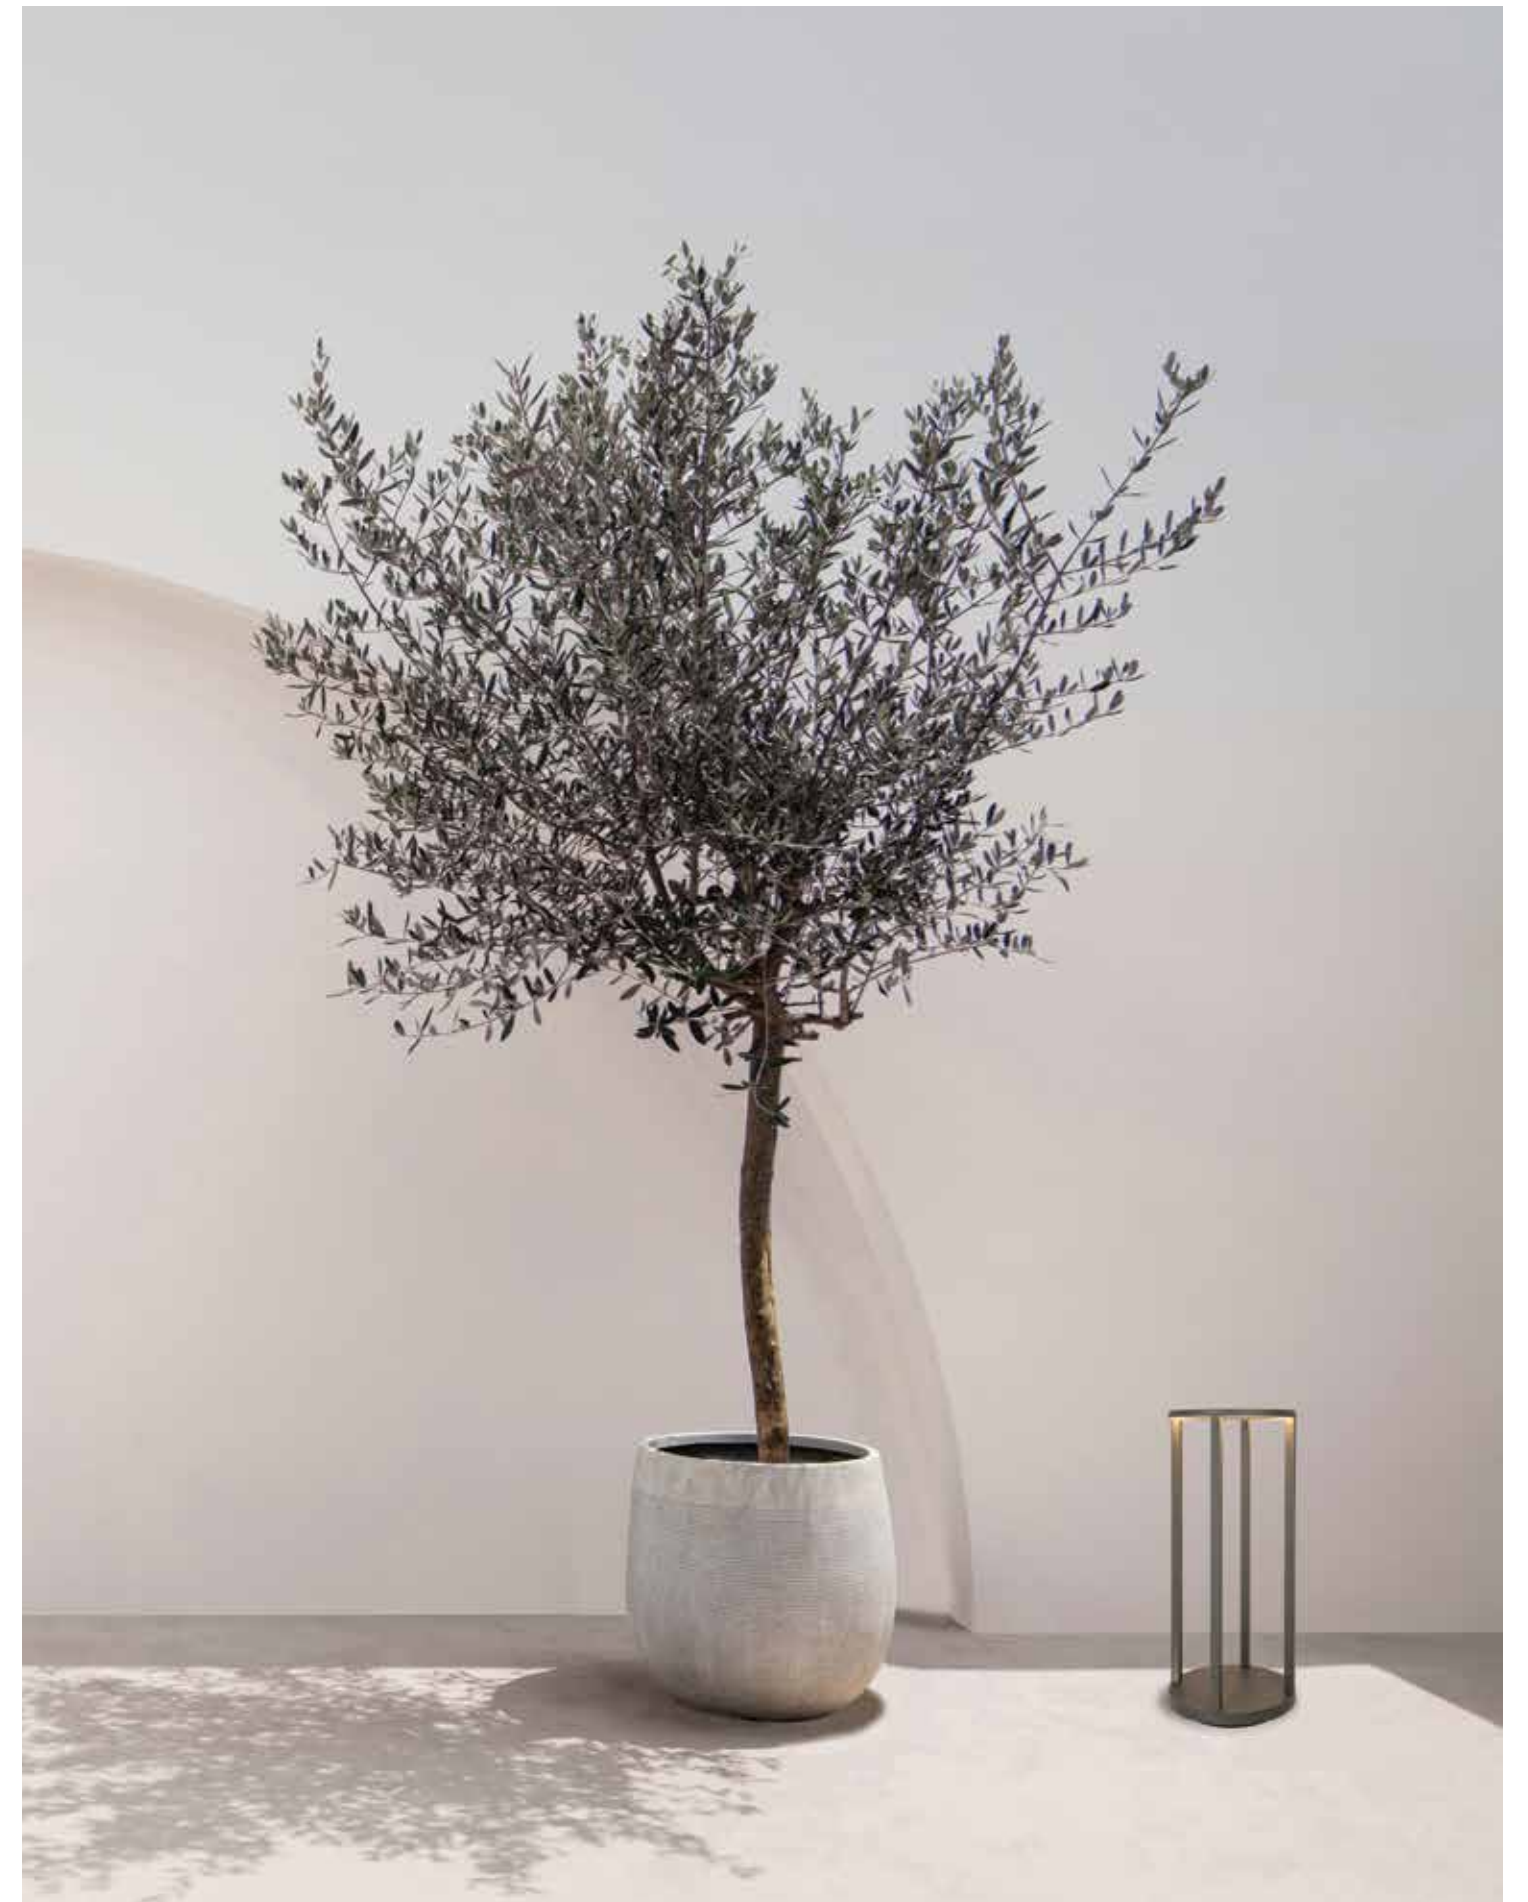

Power 9.2W
Input 220-240V, 50/60Hz
Color Temperature 3000K
Lumen 450Lm
Cri 85
IP 65
Dimensions Ø: 20.5cm H: 50cm
Material Aluminium - PC Diffuser
Color Graphite / **Code E444**