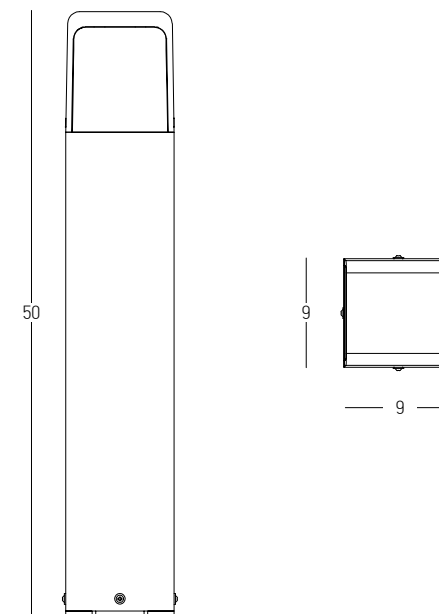

Power 13W
Input 220-240V, 50/60Hz
Color Temperature 3000K
Lumen 767Lm
Cri 80
IP 65
Dimensions L: 9cm W: 9cm H: 50cm
Material Aluminium
Special Feature Double Sided Lighting
Color Graphite / **Code E351**