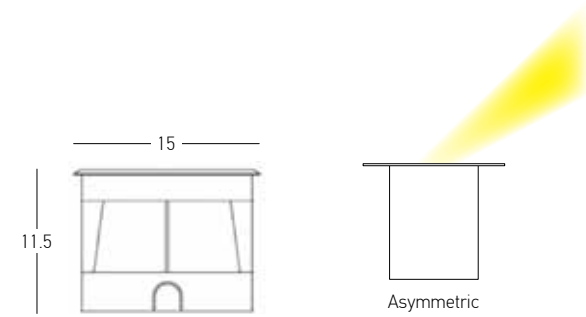

Power 7W
Input 220-240V, 50/60Hz
Color Temperature 3000K
Lumen 560Lm
Cri 80
IP 66
IK 8
Dimensions Ø: 15cm H: 11.5cm
Beam Angle 45°
Material Aluminium - Stainless Steel - Glass
Depth Required 11.5cm
Recessed Mounting Box Included
Special Feature Asymmetric
50cm Cable Available
Driver Included

Color Stainless Steel / **Code E363**