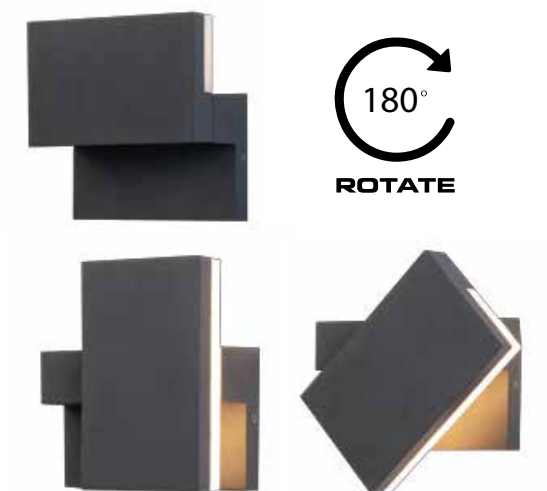

Power 8W
Input 220-240V, 50/60Hz
Color Temperature 3000K
Lumen 336Lm
Cri 80
IP 65
Dimensions L: 6cm W: 11cm H: 11cm
Material Aluminium - Tempered Glass
Color Graphite / **Code E197**

Power 10W
Input 220-240V, 50/60Hz
Color Temperature 3000K
Lumen 810Lm
Cri 80
IP 65
Dimensions L: 7.8cm W: 16cm H: 10-16cm
Material Aluminium - PC Diffuser
Special Feature Movable
Color Graphite / **Code E199**