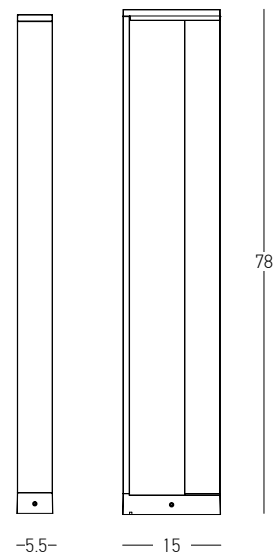

Power 9W
Input 220-240V, 50/60Hz
Color Temperature 3000K
Lumen 653Lm
Cri 80
IP 54
Dimensions L: 15cm W: 5.5cm H: 78cm
Material Aluminium - PC Diffuser
Color Graphite / **Code E208**