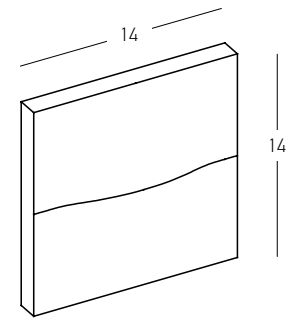

Power 3W
Input 220-240V, 50/60Hz
Color Temperature 3000K
Lumen 185Lm
Cri 80
IP 65
Dimensions L: 2.6cm W: 14cm H: 14cm
Material Aluminium - PC Diffuser
Color Graphite / **Code E450**
Color Sandy White / **Code E451**
Color Brown / **Code E452**