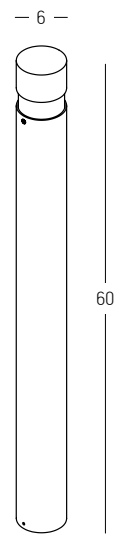

Power 8W
Input 220-240V, 50/60Hz
Color Temperature 3000K
Lumen 200Lm
Cri 95
IP 65
Dimensions Ø: 6cm H: 60cm
Material Aluminium - PC Diffuser
Color Graphite-Wood / **Code E424**