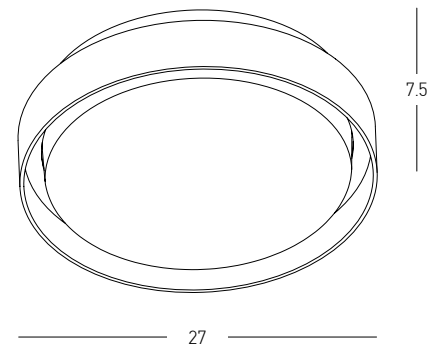

Power 20W
Input 220-240V, 50/60Hz
Color Temperature 3000K
Lumen 2041Lm
Cri 80
IP 65
Dimensions Ø: 27cm H: 7.5cm
Material Aluminium - PC Diffuser
Special Feature Driver Included
Color Sandy White / **Code E326**
Color Graphite / **Code E327**