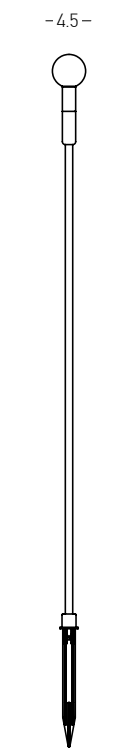

Power 1.5W
Input 24V
Color Temperature 3000K
Lumen 90Lm
Cri 80
IP 65
Dimensions Ø: 4.5cm H: 90cm
Material Aluminium - Frosted Acrylic
Special Feature 200cm Cable Available
Spike Included
Waterproof Connector Included
Recommended Driver LPH-18-24 (Not Included)
In Parallel Connection 1-11 pcs
Color Brown / **Code E460**