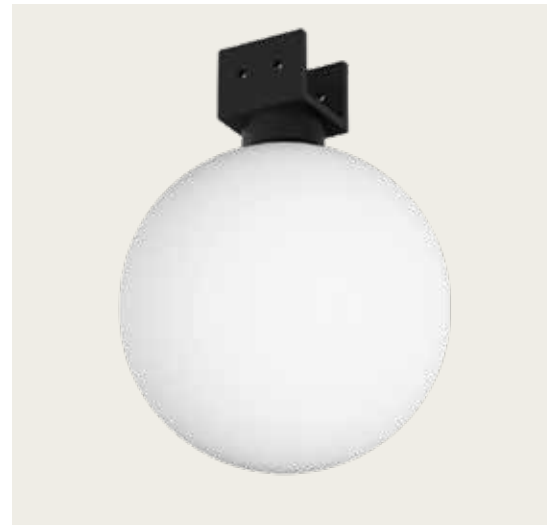

Power 9W
Input 48V
Color Temperature 3200K
Lumen 438Lm
Cri 80
IP 65
Dimmable DALI ☐
Dimensions Ø: 12cm H: 16cm
Material Aluminium - Opal Diffuser
Special Feature Does Not Operate Independently, Must Be Mounted On E386, E387 & E388
Color Opal-Sandy Black Adaptor / **Code E501**