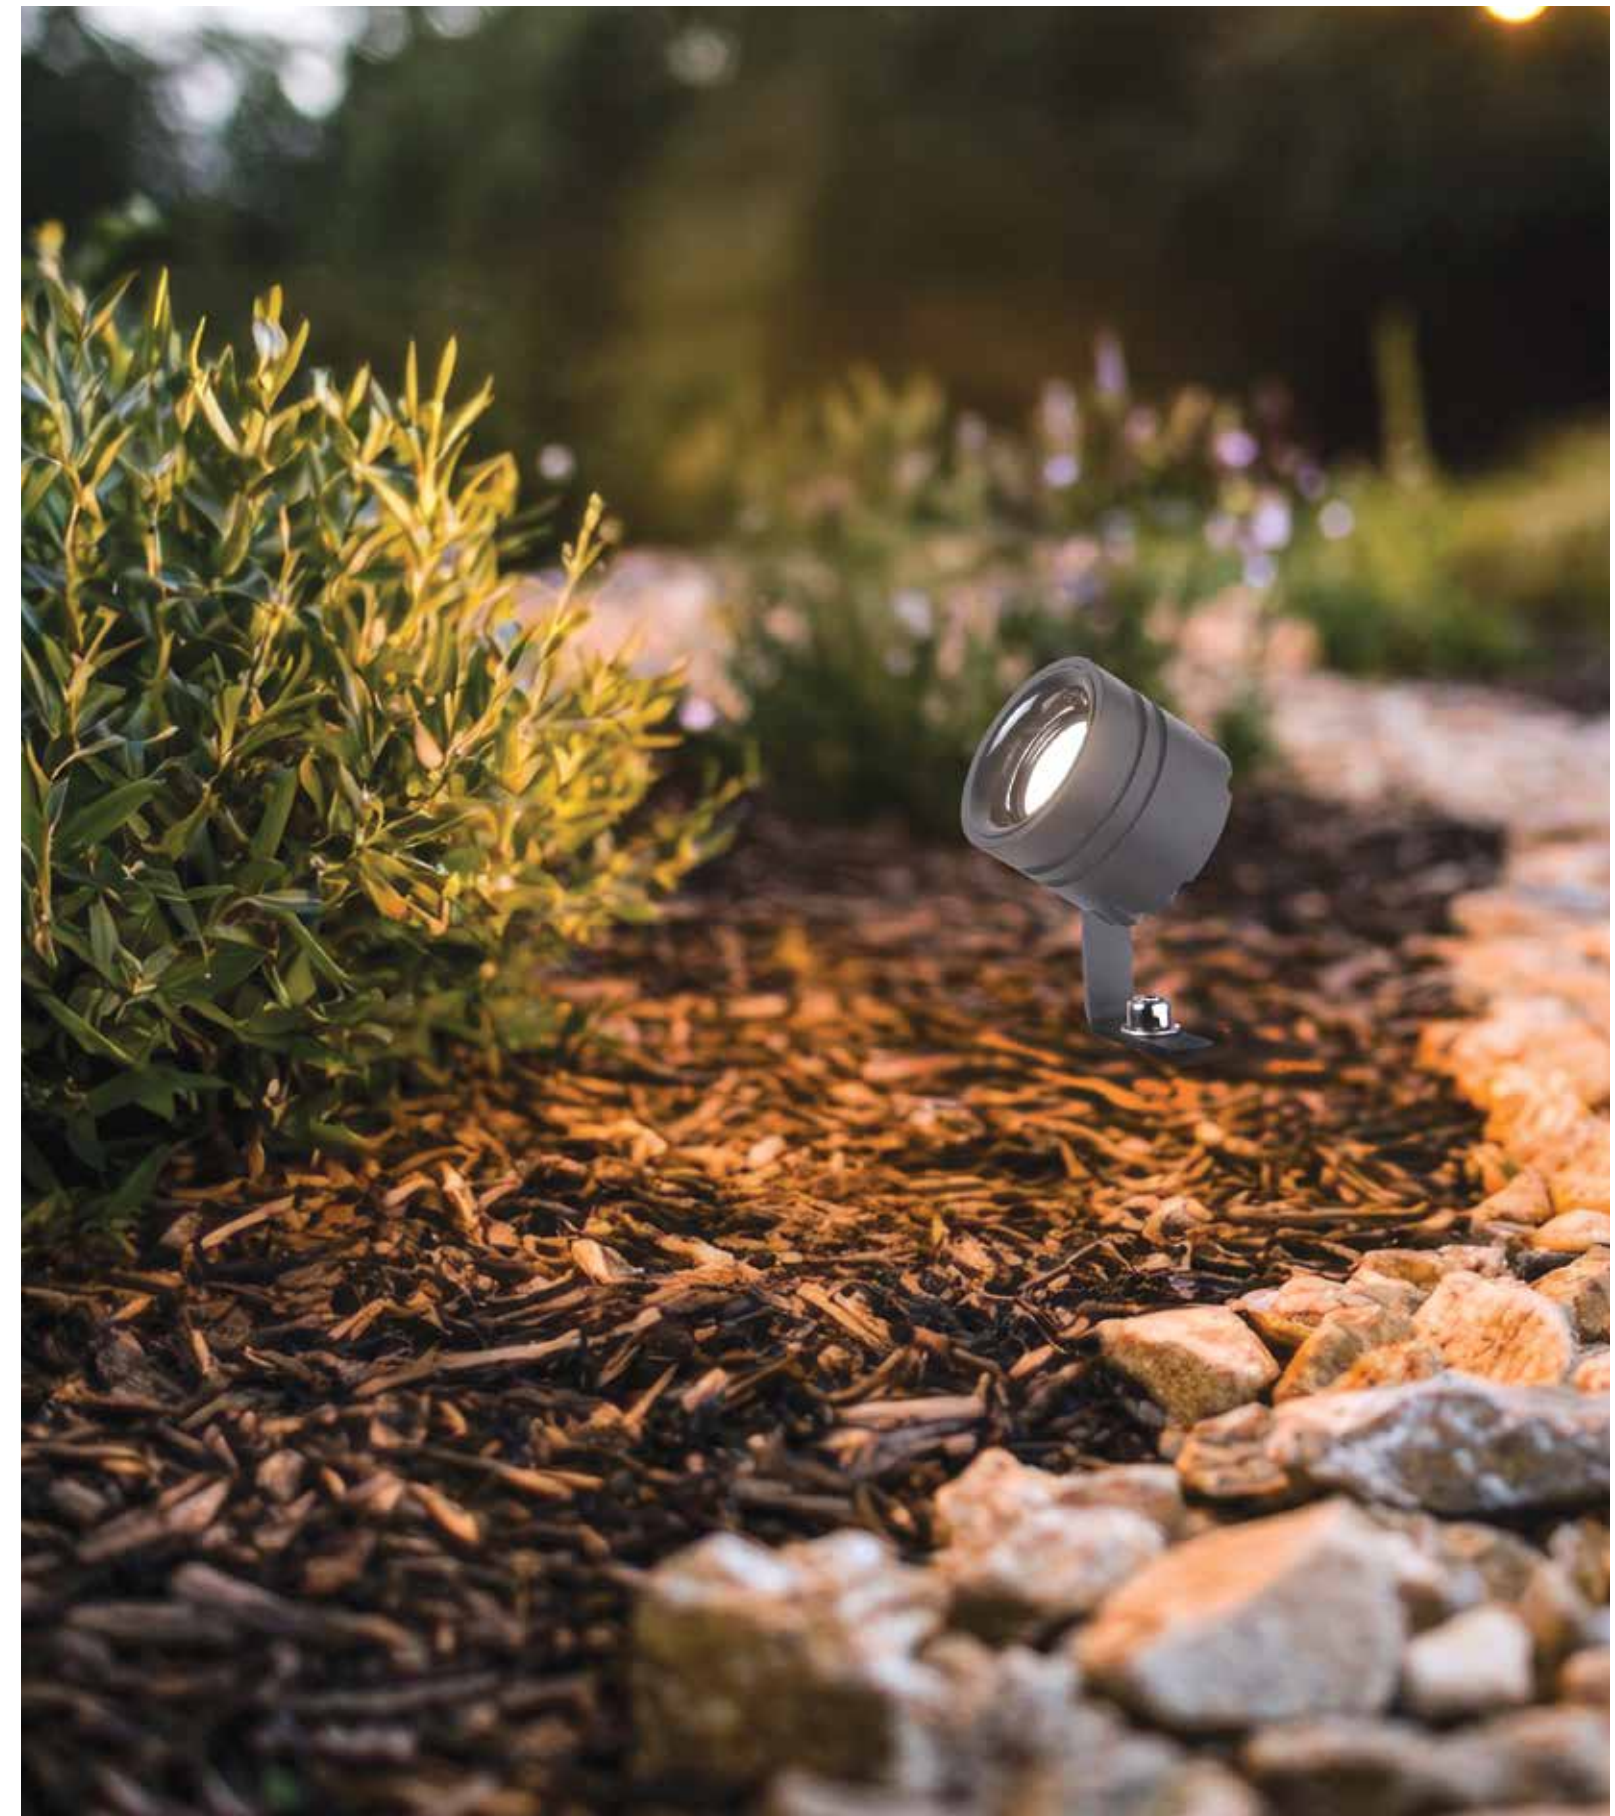

Power 3W
Input 24V
Color Temperature 3000K
Lumen 228Lm
Cri 90
IP 65
Dimensions L: 3cm W: 3.5cm H: 5cm
Beam Angle 36°
Material Aluminium - Tempered Glass
Special Feature 30cm Cable Available
Movable Spot
Spike Included
Recommended Driver LPH-18-24 (Not Included)
In Parallel Connection 1-5 pcs
Color Graphite / **Code E350**

Power 3W
Input 24V
Color Temperature 3000K
Lumen 228Lm
Cri 90
IP 65
Dimensions Ø: 3cm W: 3.5cm H: 5cm
Beam Angle 36°
Material Aluminium - Tempered Glass
Special Feature 30cm Cable Available
Movable Spot
Spike Included
Recommended Driver LPH-18-24 (Not Included)
In Parallel Connection 1-5 pcs
Color Graphite / **Code E349**

Driver
Power 18W
Input 220-240V, 50/60Hz
Output 24V
Dimensions L: 14cm W: 3cm H: 2.2cm
IP 67

Waterproof Connection Box 1in / 1out , 16A , 450V
IP 67
Color Black / **Code Z0800-BA**