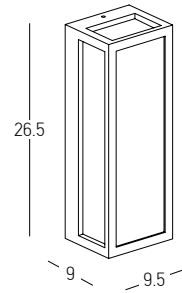

Power 10W
Input 220-240V, 50/60Hz
Color Temperature 3000K
Lumen 810Lm
Cri 80
IP 65
Dimensions L: 9cm W: 9.5cm H: 26.5cm
Material Aluminium - PC Diffuser
Color Sandy Black / **Code E202**