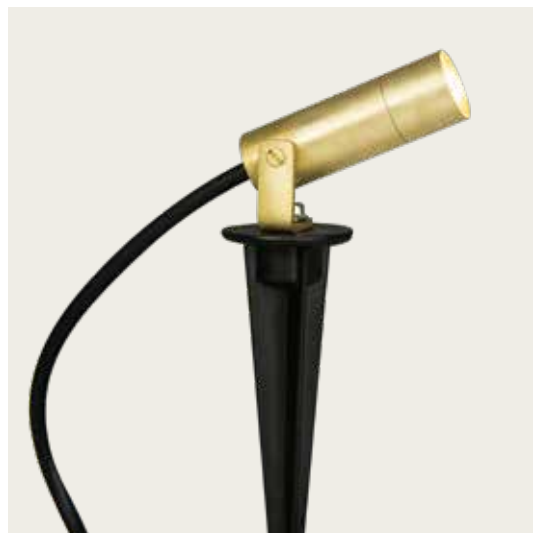

Driver
 Power 18W
 Input 220-240V, 50/60Hz
 Output 24V
 Dimensions L: 14cm W: 3cm H: 2.2cm
 IP 67

Waterproof Connection Box 1in / 1out , 16A , 450V
 IP 67
 Color Black / **Code Z0800-BA**

Power 2.3W
 Input 3.2V, 700mA
 Color Temperature 2700K
 Lumen 130Lm
 Cri 80
 IP 54
 Dimensions Ø: 2.2cm L: 7cm H: 3.2cm
 Beam Angle 40°
 Material Brush
 Special Feature 60cm Cable Available
 Movable Spot
 Spike Included
 Recommended Driver V350-1050 (Not Included)
 In Series Connection 1-9 pcs
 Color Natural Brush / **Code E403**