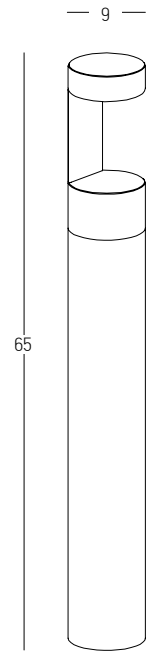

Power	9W
Input	220-240V, 50/60Hz
Color Temperature	3000K
Lumen	1180Lm
Cri	90
IP	54
Dimensions	Ø: 9cm H: 65cm
Beam Angle	120°
Material	Aluminium - Tempered Glass
Color	Graphite / Code E298