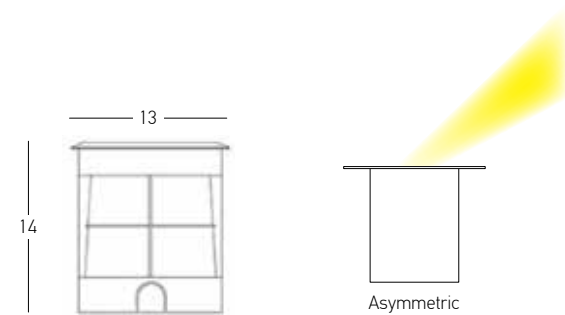

Power 7W
Input 220-240V, 50/60Hz
Color Temperature 3000K
Lumen 560Lm
Cri 80
IP 66
IK 8
Dimensions Ø: 13cm H: 14cm
Beam Angle 45°
Material Aluminium - Stainless Steel - Glass
Depth Required 14cm
Recessed Mounting Box Included
Special Feature Asymmetric
50cm Cable Available
Driver Included

Color Stainless Steel / **Code E362**