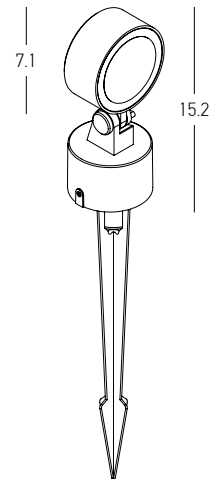

Power 10W
 Input 220-240V, 50/60Hz
 Color Temperature 3000K
 Lumen 779Lm
 Cri 90
 IP 65
 Dimensions Ø: 7.1cm H: 15.2cm
 Base Ø: 6.3cm H: 4cm
 Beam Angle 36°
 Material Aluminium - Glass
 Special Feature 30cm Cable Available
 Movable Spot
 Aluminium Spike Included
 Driver Included