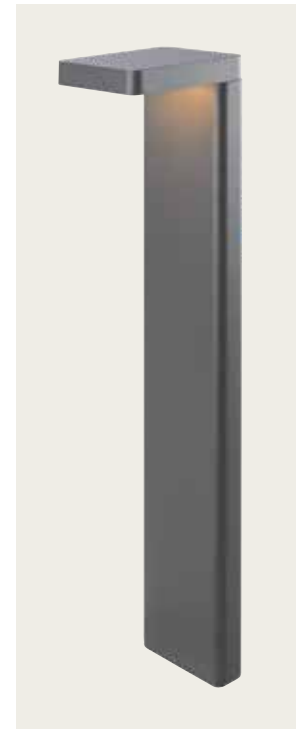

Power 9W
Input 220-240V, 50/60Hz
Color Temperature 3000K
Lumen 710Lm
Cri 80
IP 54
Dimensions L: 13.5cm W: 10cm H: 65cm
Beam Angle 120°
Material Aluminium - Tempered Glass
Color Graphite / **Code E297**