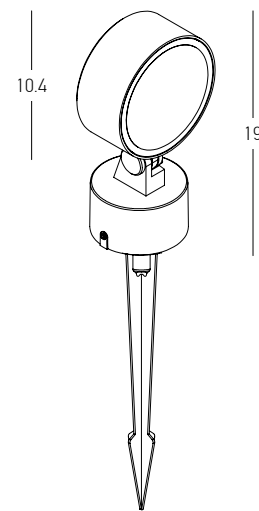

Power 10W
Input 220-240V, 50/60Hz
Color Temperature 3000K
Lumen 779Lm
Cri 90
IP 65
Dimensions Ø: 7.1cm H: 15.2cm
Base Ø: 6.3cm H: 4cm
Beam Angle 36°
Material Aluminium - Glass
Special Feature 30cm Cable Available
Movable Spot
Aluminium Spike Included
Driver Included

Color Green / **Code E472**

Power 25W
Input 220-240V, 50/60Hz
Color Temperature 3000K
Lumen 1860Lm
Cri 90
IP 65
Dimensions Ø: 10.4cm H: 19cm
Base Ø: 7.5cm H: 4cm
Beam Angle 24°
Material Aluminium - Glass
Special Feature 30cm Cable Available
Movable Spot
Aluminium Spike Included
Driver Included

Color Green / **Code E473**