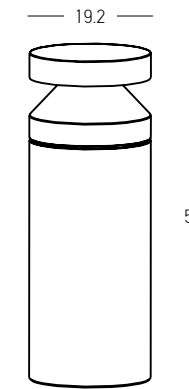

Concrete Glow - Natural Flow
Rugged elegance for unique outdoor space.

02. CONCRETE

Power 20W
 Input 220-240V, 50/60Hz
 Color Temperature 3000K
 Lumen 509Lm
 Cri 90
 IP 65
 Dimensions Ø: 19.2cm H: 97cm
 Base Ø: 19.2cm H: 0.3cm
 Material Concrete - Metal - Glass
 Color Natural Concrete / **Code E478**

Power 20W
 Input 220-240V, 50/60Hz
 Color Temperature 3000K
 Lumen 509Lm
 Cri 90
 IP 65
 Dimensions Ø: 19.2cm H: 52cm
 Base Ø: 19.2cm H: 0.3cm
 Material Concrete - Metal - Glass
 Color Natural Concrete / **Code E477**

Power 15W
 Input 220-240V, 50/60Hz
 Color Temperature 3000K
 Lumen 414Lm
 Cri 90
 IP 65
 Dimensions Ø: 19.2cm L: 21.5cm H: 24cm
 Base W: 12cm H: 5cm
 Material Concrete - Metal - Glass
 Color Natural Concrete / **Code E474**