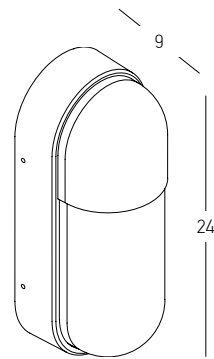

Power	10W
Input	220-240V, 50/60Hz
Color Temperature	3000K
Lumen	498Lm
Cri	80
IP	54
Dimensions	L: 9cm W: 9.5cm H: 24cm
Material	Aluminium - PC Diffuser
Color	Black / Code E318