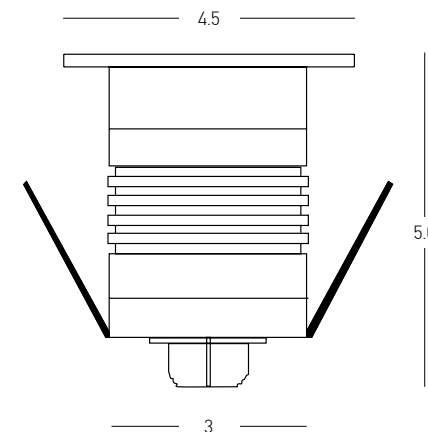

Power 3W
Input 24V
Color Temperature 3000K
Lumen 230Lm
Cri 80
IP 65
IK 08
Dimensions Ø: 4.5cm H: 5.6cm
Beam Angle 10°
Material Aluminium - Stainless Steel - Tempered Glass
Depth Required 7.5cm
Recessed Mounting Box Aluminium (Included)
Recommended Driver LPH-18-24 (Not Included)
In Parallel Connection 1-5 pcs
Special Feature Honeycomb Included
Color Stainless Steel / **Code E506**