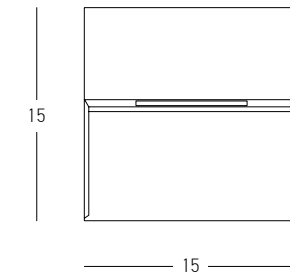

Power 7W
Input 220-240V, 50/60Hz
Color Temperature 3000K
Lumen 480Lm
Cri 80
IP 65
Dimensions L: 3.7cm W: 15cm H: 15cm
Material Aluminium - PC Diffuser
Color Graphite / **Code E241-G**
Color Sandy White / **Code E241-W**