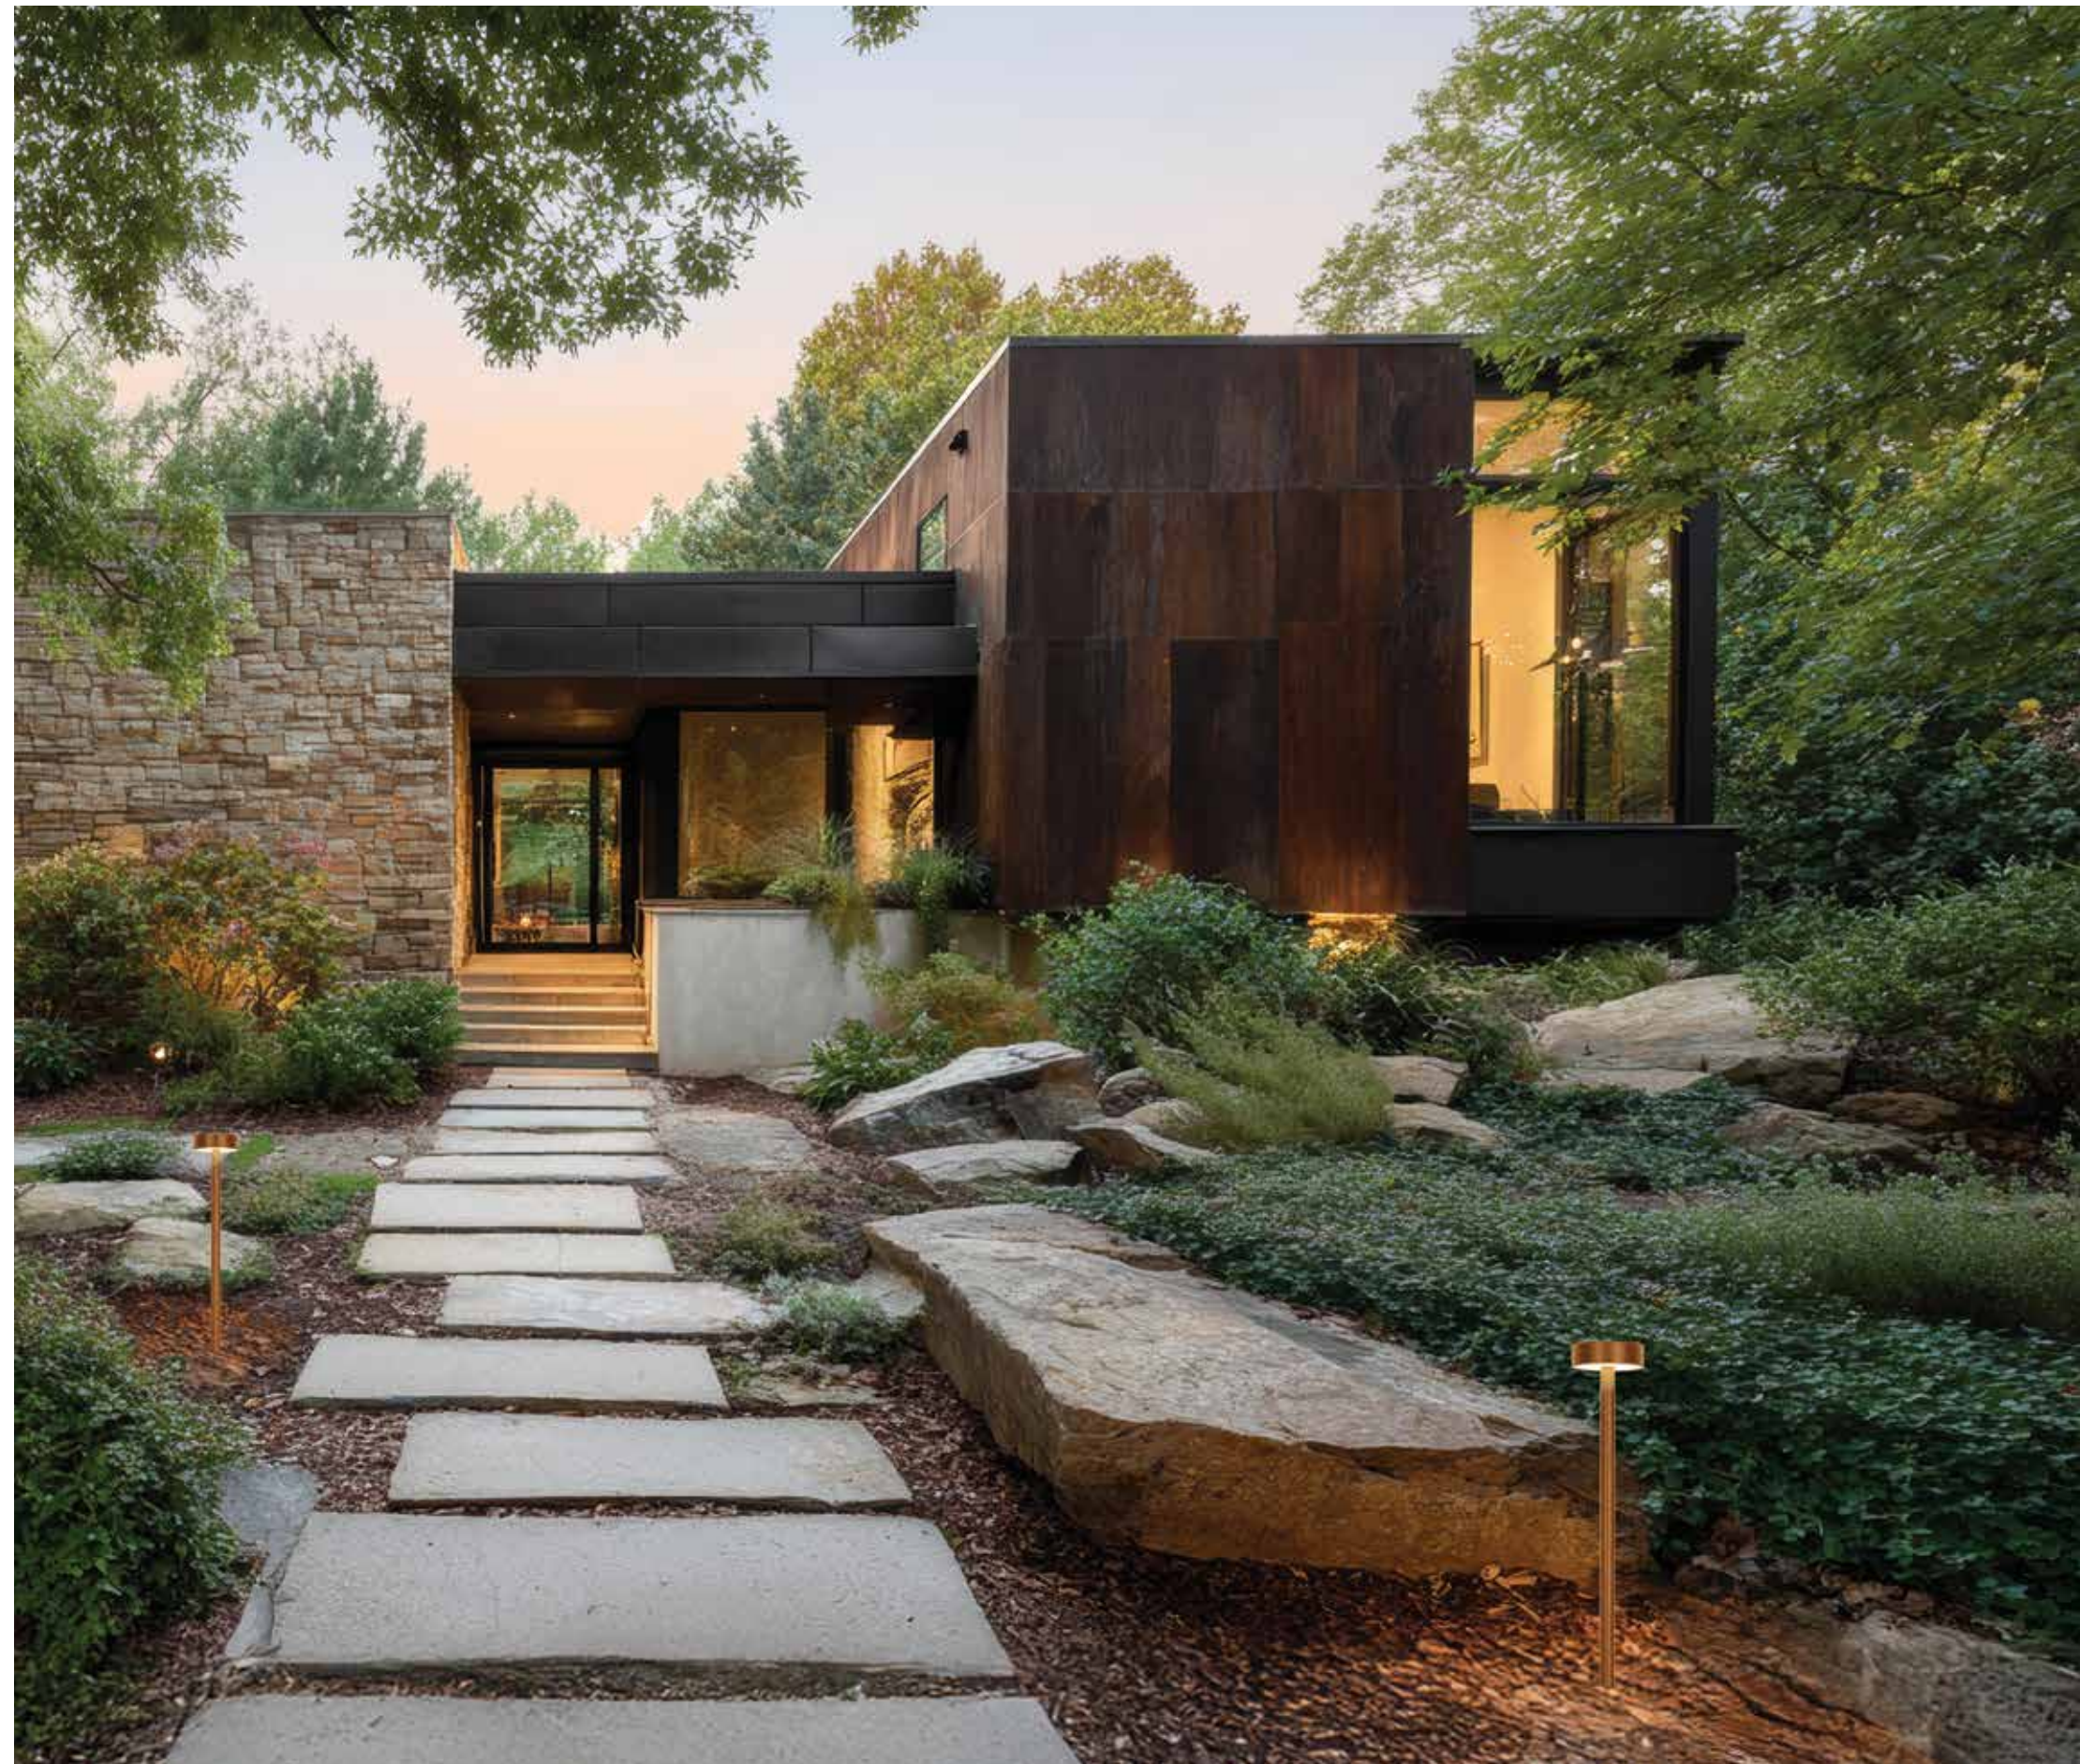

Power 1.5W
Input 24V
Color Temperature 3000K
Lumen 80Lm
Cri 80
IP 65
Dimensions Ø: 5cm H: 30cm
Material Stainless Steel - PC Diffuser
Special Feature 50cm Cable Available
Spike Included
Waterproof Connector Included
Recommended Driver LPH-18-24 (Not Included)
In Parallel Connection 1-10 pcs
Color Brown / **Code E465**