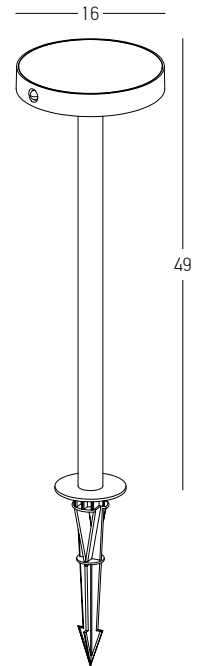

Power	2W
Input	3.7V
Battery	2200 MAH
Color Temperature	3000K
Lumen	85Lm
Cri	80
IP	54
Dimensions	Ø: 16cm H: 49cm
Material	Aluminium - PC Diffuser
Special Feature	Solar Panel 3 Lighting Modes Sense Distance 3 - 5m Base & Spike Included
Color	Graphite / Code E449

LIGHTING MODES OVERVIEW

Mode 1 • Dim + Motion Sensor

LED operates at 10% brightness when ambient light <20 lux. Upon Motion detection, brightness increases to 100% during movement. After 5 hours, standby dims to 5%, and motion-triggered output drops to 70%. Turns off when ambient light >20 lux.

Mode 2 • Constant Light

Motion sensor disabled. LED runs at 50% when ambient light <20 lux, reduces to 30% after 2 hours, and 20% after 5 hours. Turns off when ambient light >20 lux.

Mode 3 • Motion Only

No light at standby. LED activates at 100% upon motion detection and stays on for 25 seconds after movement stops. After 5 hours, motion-triggered output reduces to 70%. Turns off automatically when ambient light >20 lux.