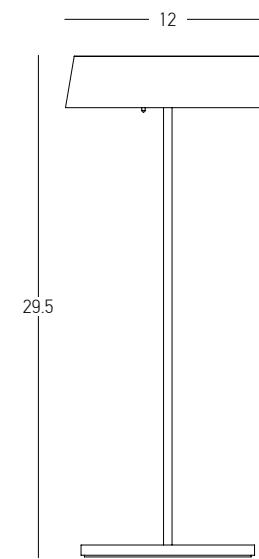

Power	2W
Input	3.7V DC
Battery	2200 MAH
Color Temperature	3000K
Lumen	210Lm
Cri	80
IP	54
Dimensions	Ø: 12cm H: 29.5cm
Shade	Ø: 12cm H: 3.2cm
Touch Dimming	○
Material	Metal - Aluminium - PC Diffuser
Special Feature	Portable Table Lamp USB Cable Included Power-Off Memory Function
Working Time	100% of Light - 10H 50% of Light - 20H 10% of Light - 110H
Charging Time	5H
Color	Sandy Black / Code E289
Color	Sandy White / Code E290
Color	Gold Matt / Code E291