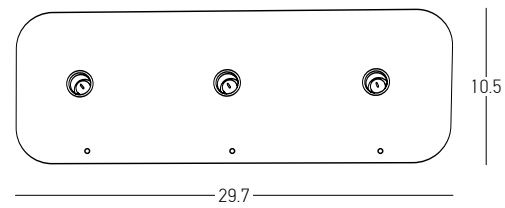

White AC-DC Adaptor for Portable Light

Input 220-240V, 50/60Hz
 Output 5V, 1A
 Color White / **Code E099**

Power 2W
 Input 5V DC
 Battery 1800 MAH
 Color Temperature 2700K, 4000K, 6500K
 Lumen 124Lm
 Cri 80
 IP 44
 Dimensions Ø: 8.6cm H: 26cm
 Shade Ø: 8.6cm H: 4.7cm
 Touch Dimming ☉
 Material Metal - Aluminium - PC Diffuser
 Special Feature Portable Table Lamp
 USB Cable Included
 Power-Off & Brightness Memory Function
 Working Time 100% of Light - 6H
 50% of Light - 11.5H
 10% of Light - 60H
 Charging Time 4H
 Color Sand / **Code E488**
 Color Sandy Milk Tea / **Code E489**
 Color Sandy Green / **Code E490**