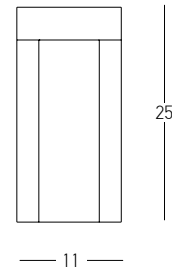

Power 12W
Input 220-240V, 50/60Hz
Color Temperature 3000K
Lumen 867Lm
Cri 80
IP 54
Dimensions Ø: 11cm H: 25cm
Material Aluminium
Color Graphite / **Code E133**