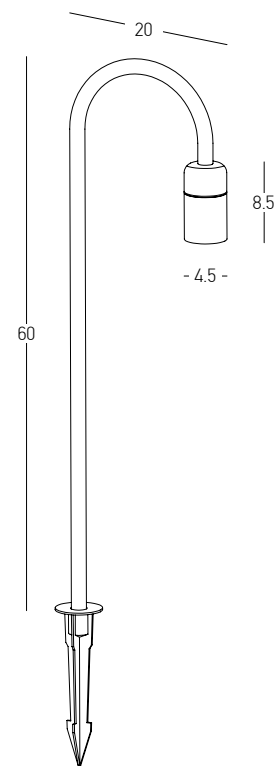

Base for E281 - E282
 Dimensions Ø: 9.5cm H: 2cm
 Material Aluminium
 Color Graphite / **Code E282-SP**

Power 6W
 Input 220-240V, 50/60Hz
 Color Temperature 3000K
 Lumen 522Lm
 Cri 80
 IP 65
 Dimensions L: 10cm W: 10cm H: 60cm
 Base Ø: 9.5cm H: 2cm
 Beam Angle 40°
 Material Aluminium - Tempered Glass
 Special Feature 50cm Cable Available
 Spike & Base Included
 Color Graphite / **Code E283**