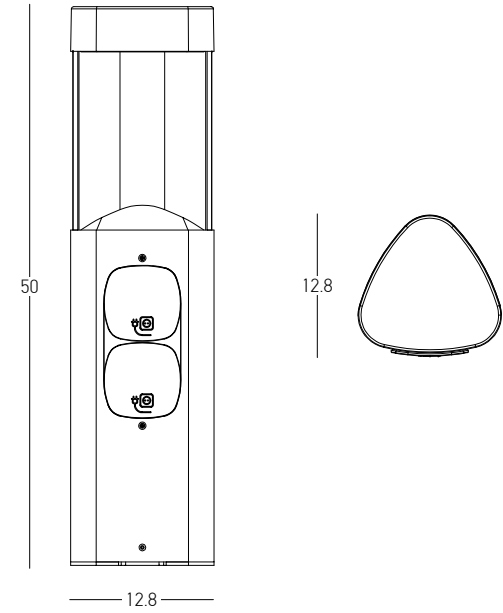

Power	7W
Input	220-240V, 50/60Hz
Color Temperature	3000K
Lumen	639Lm
Cri	80
IP	54
Dimensions	L: 12.8cm W: 12.8cm H: 50cm
Material	Aluminium - PC Diffuser
Special Feature	2 European Sockets 220-240V
Color	Graphite / Code E354