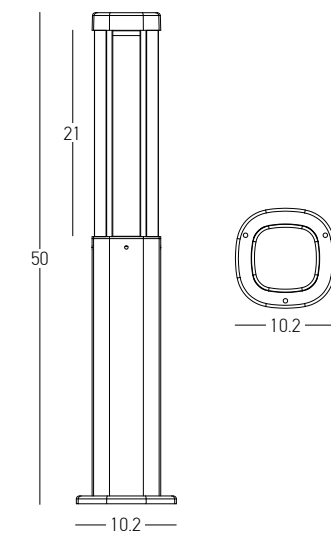

Power 7W
Input 220-240V, 50/60Hz
Color Temperature 3000K
Lumen 533Lm
Cri 80
IP 54
Dimensions L: 10.2cm W: 10.2cm H: 50cm
Base Ø: 10.2cm H: 1cm
Beam Angle 120°
Material Aluminium - PC Diffuser
Color Graphite / **Code E355**