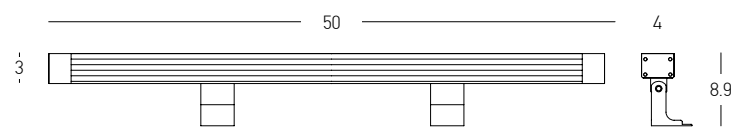

Connectors Male & Female for E498 & E499

Cable 25cm
 Input 24V
 IP 66
 Color Black / **Code CNCTR 7**

WALL WASHER TUNABLE WHITE

Power 24W
 Input 24V
 Color Temperature 2700K-6500K
 Lumen 1580-1770Lm
 Cri 80
 IP 66
 Dimensions L: 100cm W: 3.3cm H: 2.6cm
 Beam Angle 60° x 10°
 Material Aluminium
 Special Feature Honeycomb Included
 Driver Not Included
 Connect 6pcs MAX
 Color Grey / **Code E382**