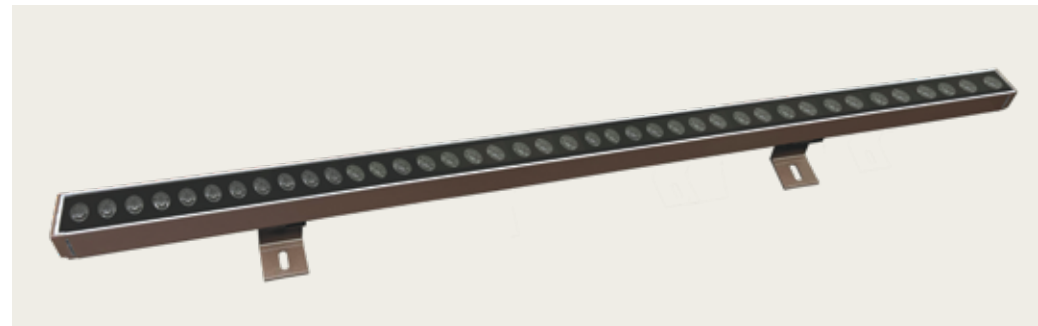

Power 36W
Input 24V
Color Temperature 2700K
Lumen 1530Lm
Cri 80
IP 65
Dimensions L: 100cm W: 4cm H: 8.9cm
Beam Angle 60° x 10°
Material Aluminium - Glass
Special Feature Anti-Glare
Driver Not Included
Connect 5pcs MAX

Color Dark Brown / **Code E498**

Power 18W
Input 24V
Color Temperature 2700K
Lumen 775Lm
Cri 80
IP 65
Dimensions L: 50cm W: 4cm H: 8.9cm
Beam Angle 60° x 10°
Material Aluminium - Glass
Special Feature Anti-Glare
Driver Not Included
Connect 5pcs MAX

Color Dark Brown / **Code E499**

Dimming Options

1. DALI Dimming : Dali Driver 24V Channel 1+Switch Dali MCU (Page 396-397)
2. 1-10 Dimming : 1-10V Driver 24V (Page 396-397)
3. PUSH BUTTON Dimming : Dali Driver 24V Channel 1(Page 396-397)
4. ON-OFF Dimming : ON-OFF Driver 24V (Page 396-397)

Connectors Male & Female for E498 & E499

Cable 25cm
Input 24V
IP 66
Color Black / **Code CNCTR 7**