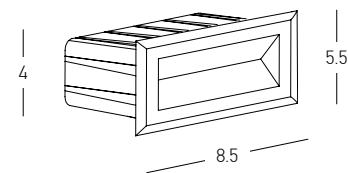

Power 5W
Input 220-240V, 50/60Hz
Color Temperature 3000K
Lumen 302Lm
Cri 80
IP 65
Dimensions L: 6.5cm W: 13.8cm H: 5.5cm
Material Aluminium - Tempered Glass
Depth Required 6cm
Recessed Mounting Box L: 6cm W: 13cm H: 4cm (Included)
Color Graphite / **Code E324**