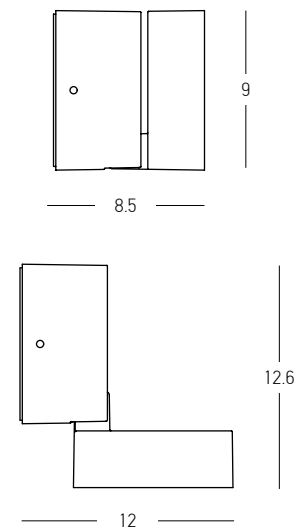

Power 7W
Input 220-240V, 50/60Hz
Color Temperature 3000K
Lumen 518Lm
Cri 80
IP 65
Dimensions Ø: 12cm L: 8.8cm H: 13cm
Beam Angle 120°
Material Aluminium - Tempered Glass
Color Sandy Black / **Code E436**

Power 6W
Input 220-240V, 50/60Hz
Color Temperature 3000K
Lumen 672Lm
Cri 80
IP 65
Dimensions Closed Ø: 9cm L: 8.5cm
Dimensions Open L: 12cm W: 9cm H: 12.6cm
Beam Angle 120°
Material Aluminium - PC Diffuser
Special Feature 90° Movable Head
Color Sandy Black / **Code E435**