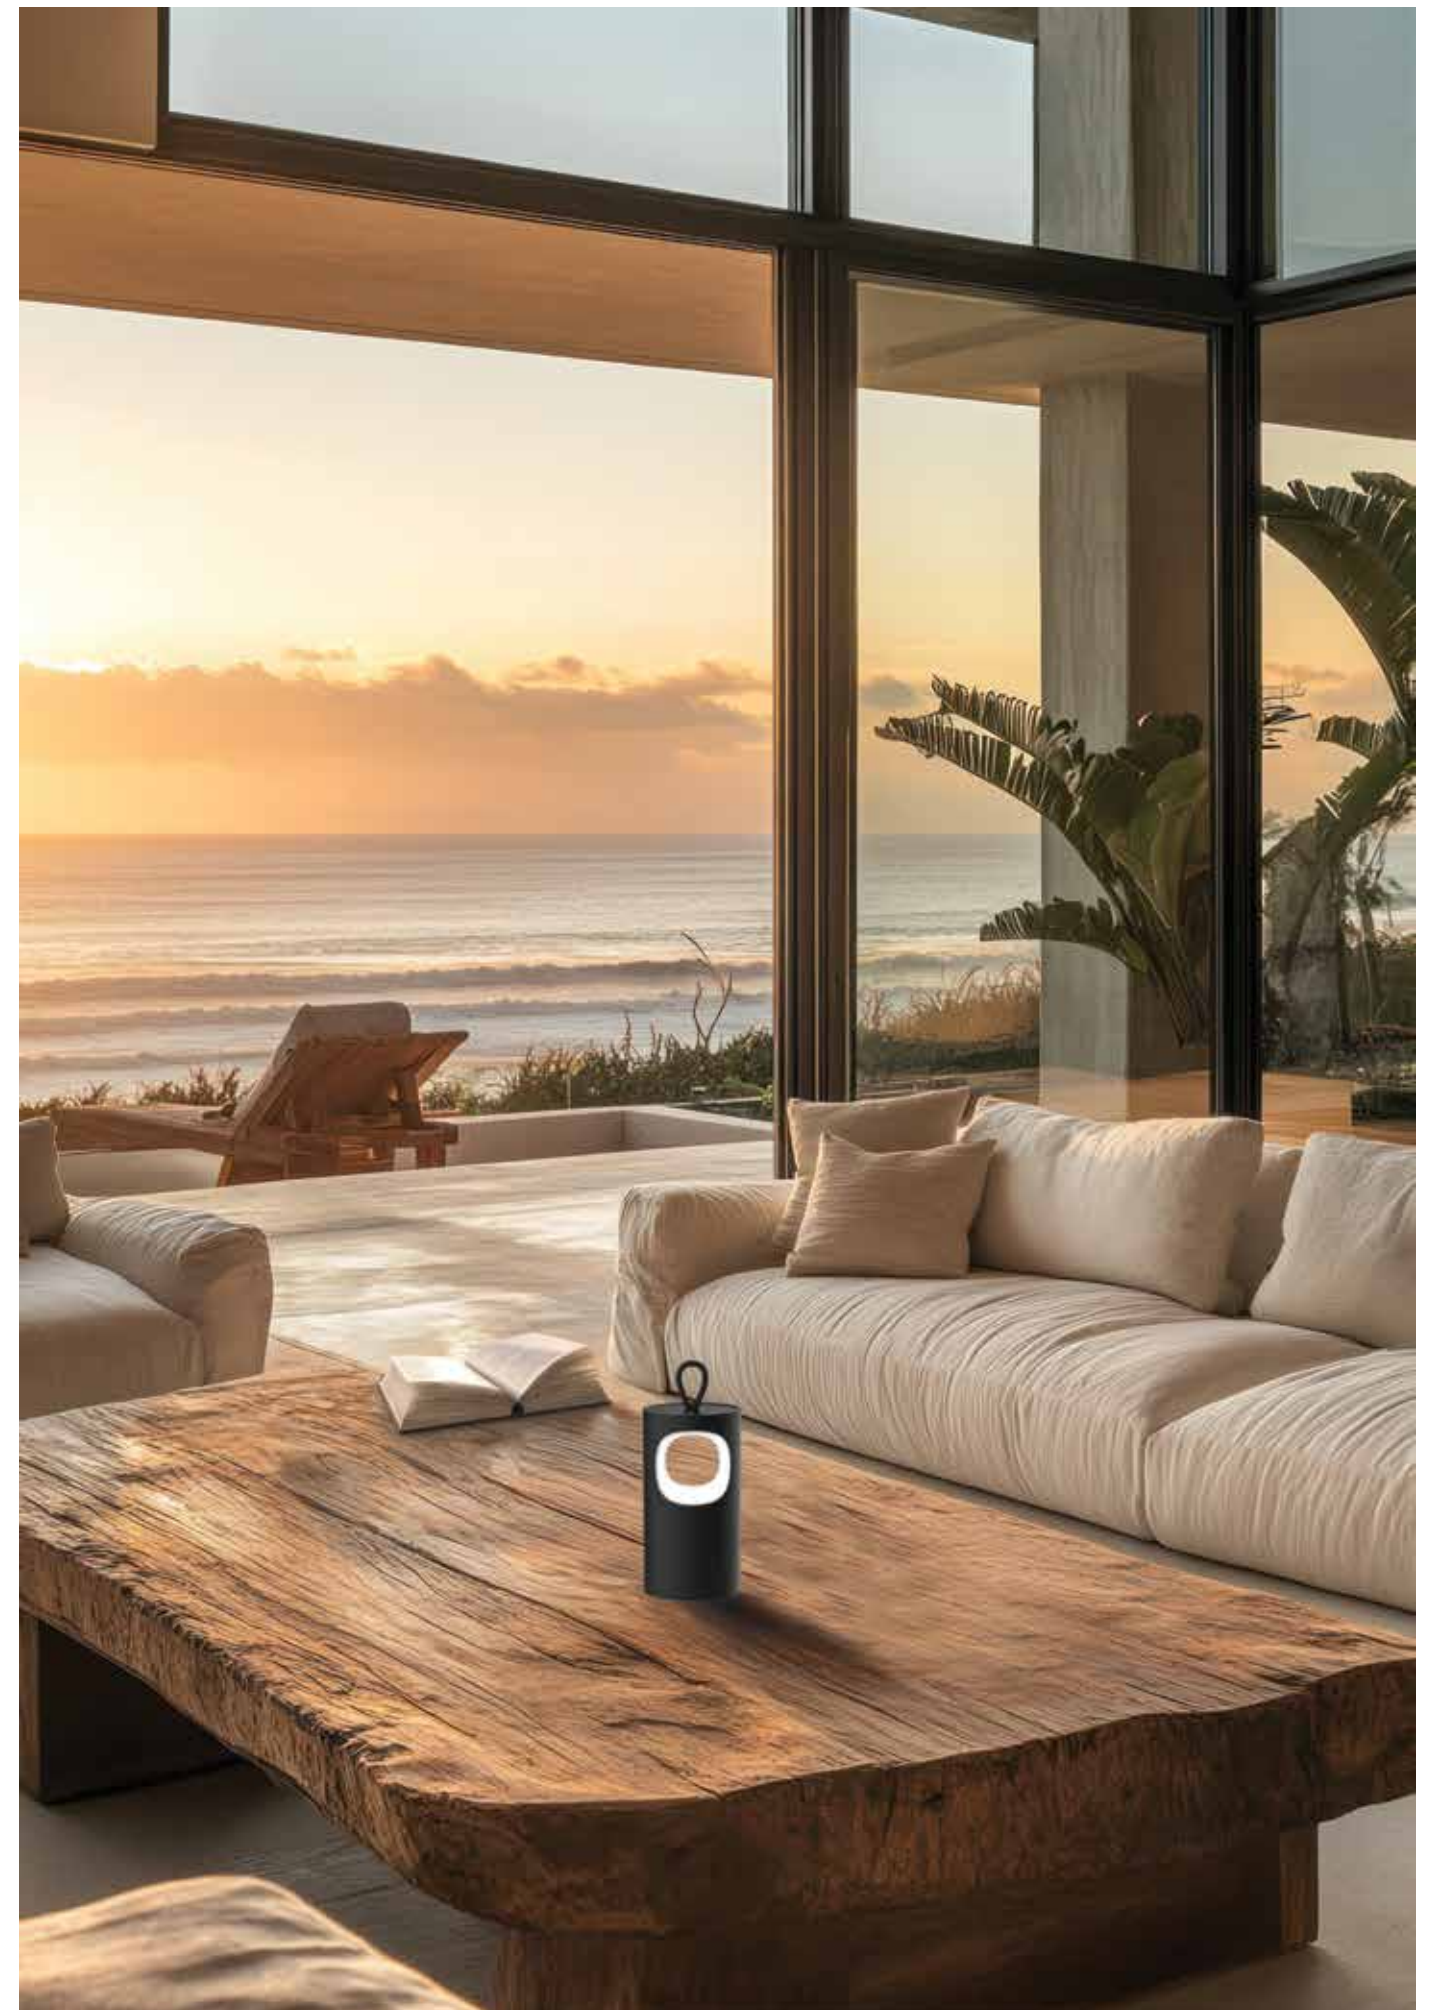

Power	2W
Input	5V DC
Battery	2000 MAH
Color Temperature	2700K
Lumen	103Lm
Cri	80
IP	44
Dimensions	L: 8.3cm W: 6cm H: 16cm
Touch Dimming	○
Material	Metal - Aluminium - PC Diffuser
Special Feature	Portable Table Lamp Charging Base with USB Cable Included Power-Off Memory Function
Working Time	100% of Light - 6H 50% of Light - 11H 10% of Light - 95H
Charging Time	3.5H
Color	Black Matt / Code E482
Color	White Matt / Code E483
Color	Brushed Gold / Code E484

White AC-DC Adaptor for Portable Light

Input	220-240V, 50/60Hz
Output	5V, 1A
Color	White / Code E099