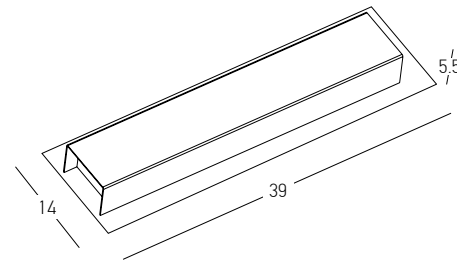

Dimensions L: 39cm W: 14cm H: 5.5cm
Material Metal
Special Feature Driver Not Included
Color Black / **E397**

Power 160W
Input 220-240V, 50/60Hz
Output 48V
IP 67
Dimensions L: 33.5 W: 3cm H: 2.1cm
Dimmable DALI ☐
Material Metal
Special Feature Fits Into E397
Code XSV160W48