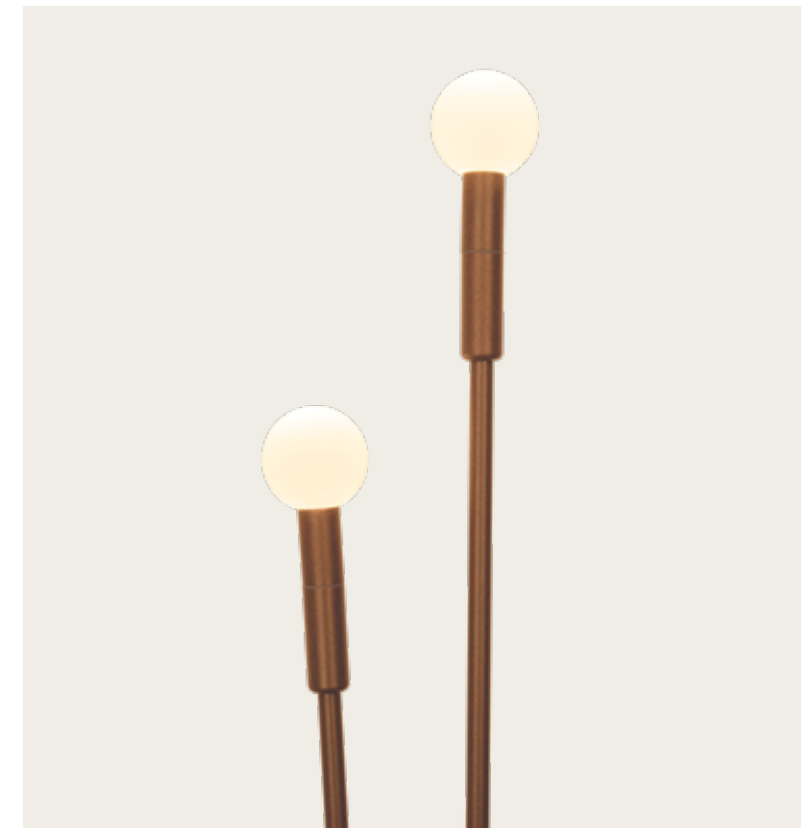

Precision Light. Grounded Installation
Spike lights for targeted garden illumination.

05. SPIKES