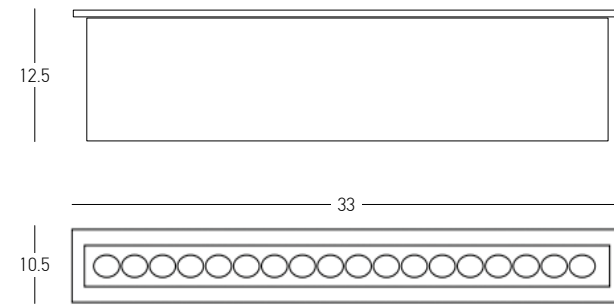

Power	9W
Input	220-240V, 50/60Hz
Color Temperature	3000K
Lumen	720Lm
Cri	80
IP	67
IK	10
Dimensions	L: 33cm W: 10.5cm H: 12.5cm
Beam Angle	45°
Material	Aluminium - Stainless Steel - Tempered Glass
Depth Required	11j: 14.5cm
Recessed Mounting Box	Included
Special Feature	Light Angle can be adjusted externally through screw on the frame. 50cm Cable Available Driver Included
Color	Stainless Steel / Code E365