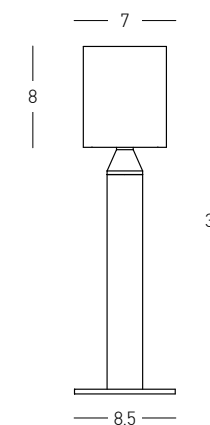

Power	8W
Input	220-240V, 50/60Hz
Color Temperature	3000K
Lumen	363Lm
Cri	90
IP	65
Dimensions	∅: 7cm H: 30cm
Base	∅: 8.5cm H: 0.5cm
Shade	∅: 7cm H: 8cm
Material	Aluminium - Tempered Glass
Special Feature	Connection Box Included
Color	Sandy Black / Code E408