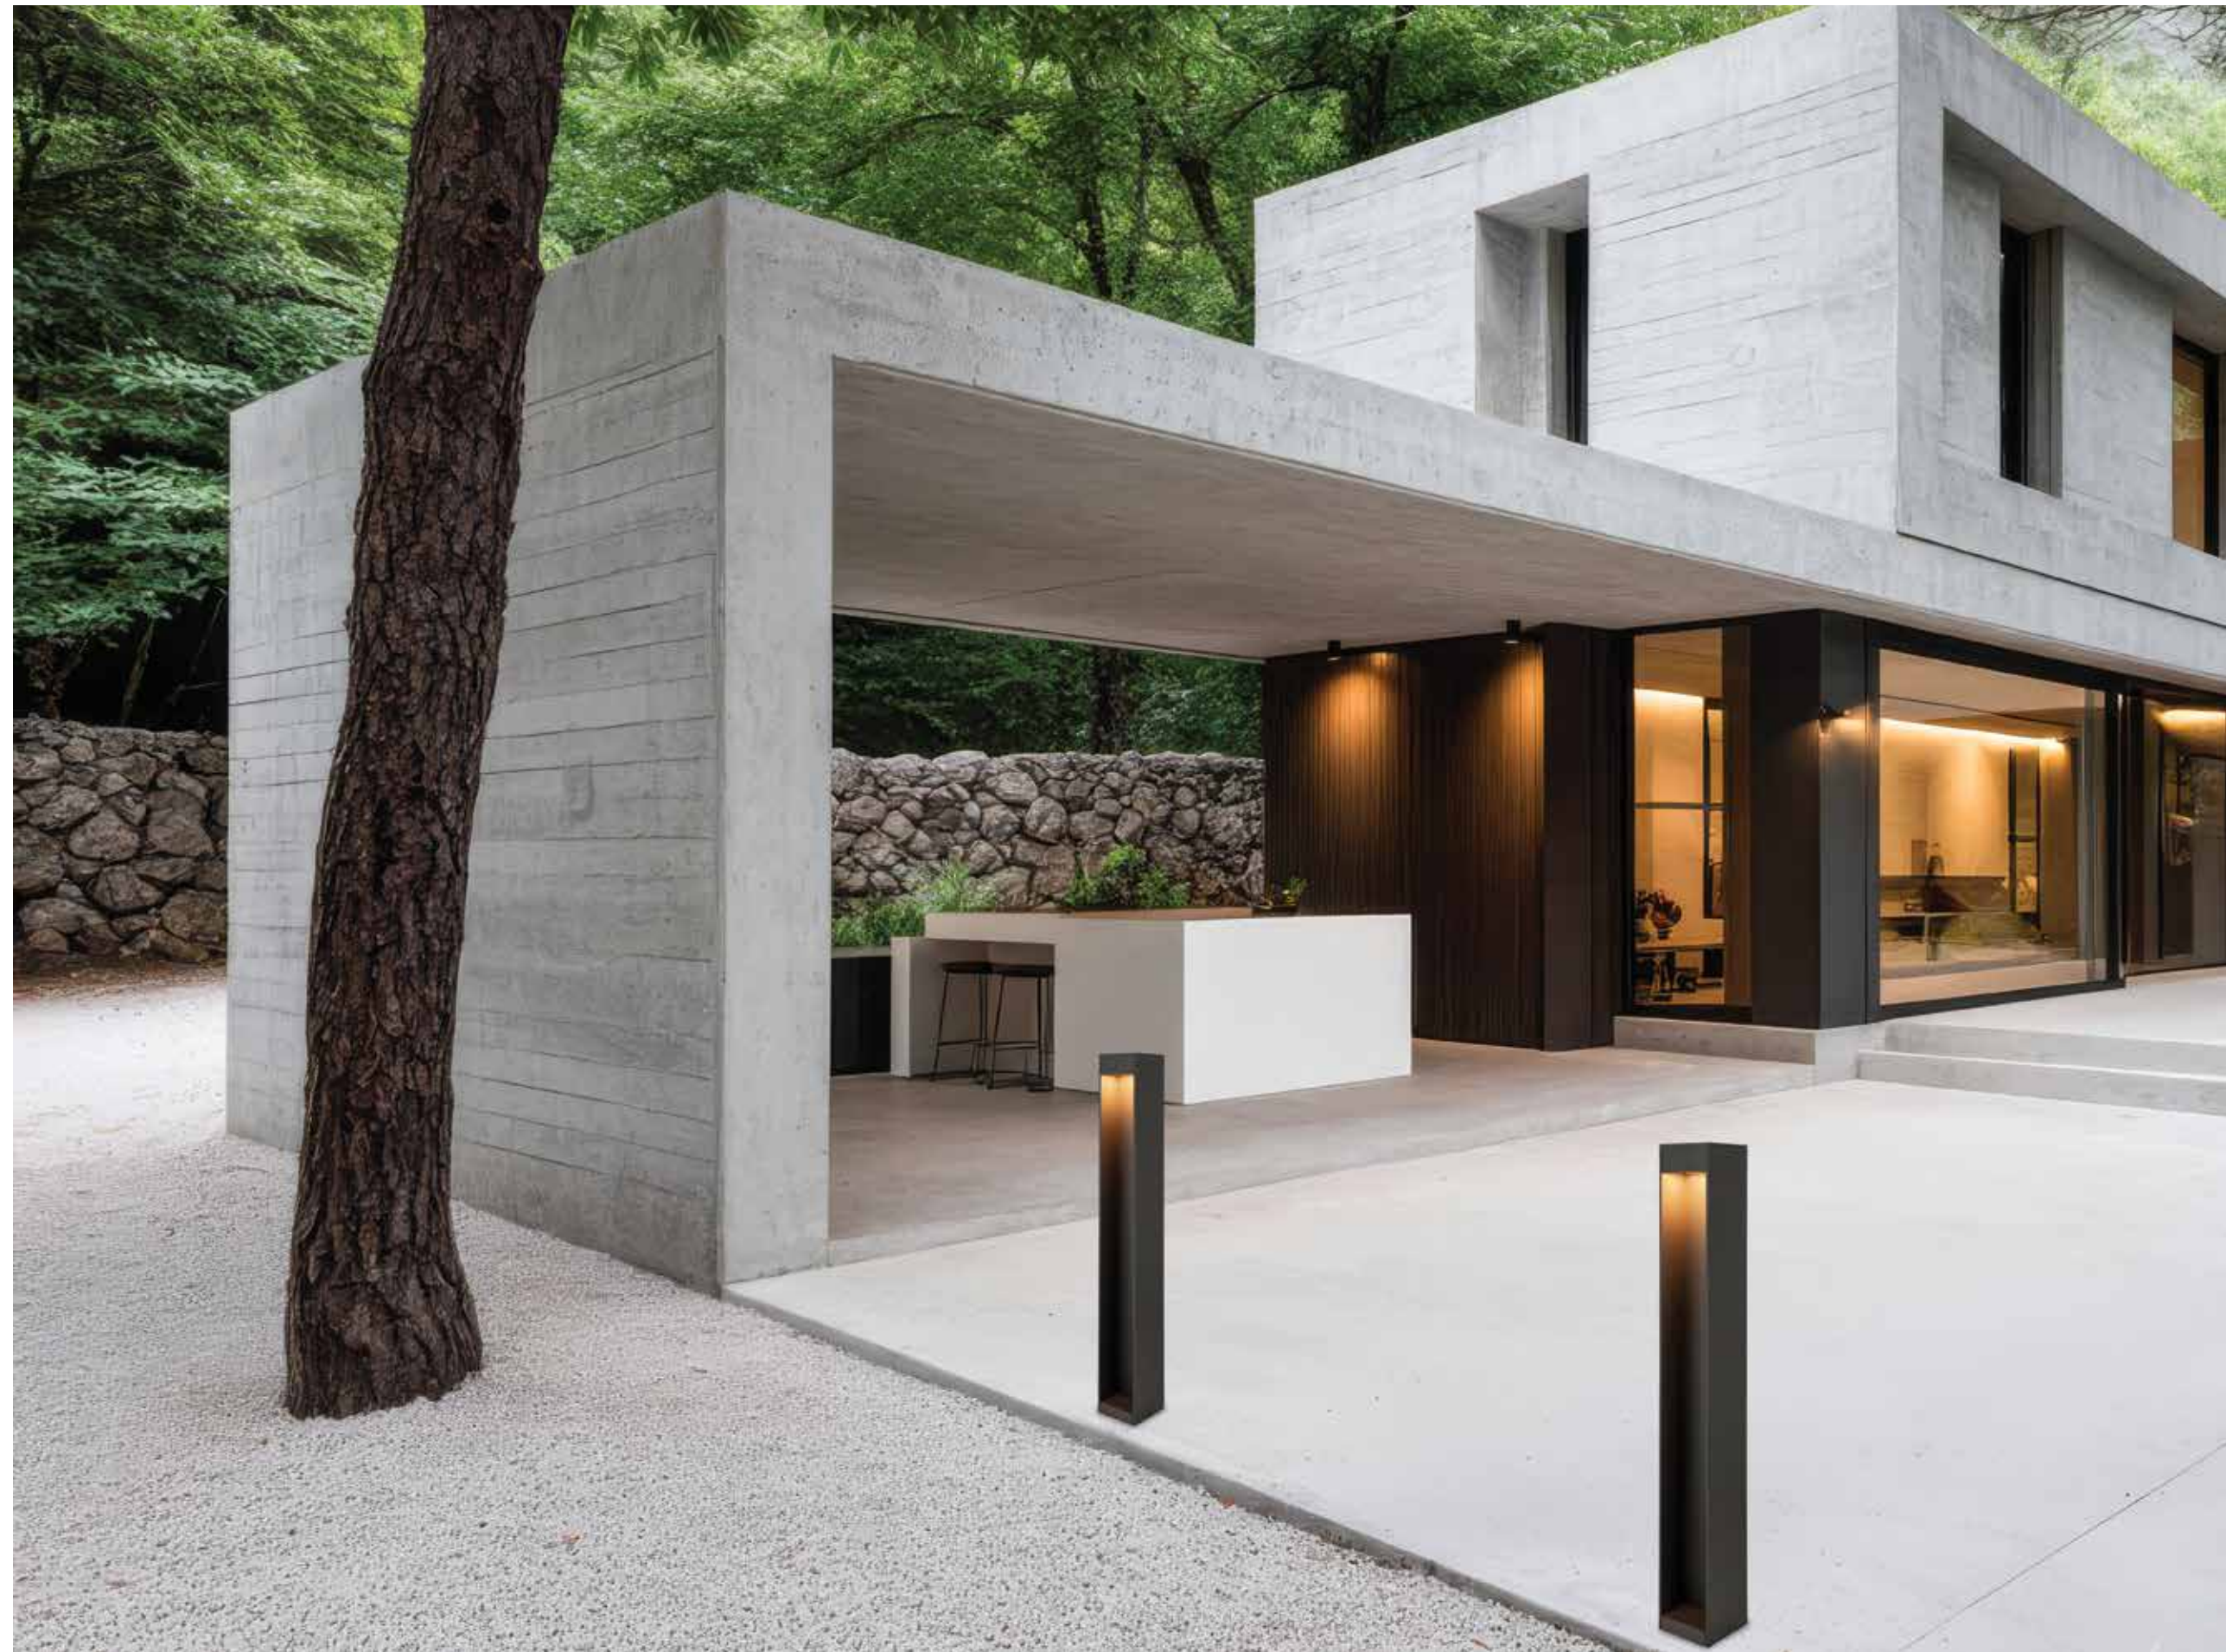

Power 8W
Input 220-240V, 50/60Hz
Color Temperature 3000K
Lumen 200Lm
Cri 95
IP 65
Dimensions Ø: 6cm H: 60cm
Material Aluminium - PC Diffuser
Color Graphite-Wood / **Code E424**

Power 15W
 Input 220-240V, 50/60Hz
 Color Temperature 3000K
 Lumen 438Lm
 Cri 95
 IP 65
 Dimensions L: 10cm W: 10cm H: 60cm
 Material Aluminium - PC Diffuser
 Color Graphite-Wood / Code E426