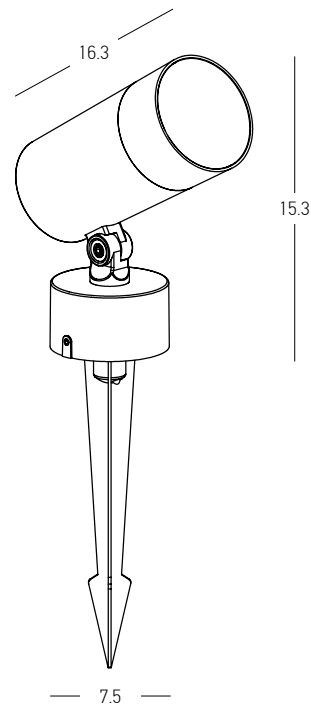

Power 28W
Input 24V
Color Temperature 3000K
Lumen 1615Lm
Cri 90
IP 65
Dimensions Ø: 7.6cm H: 15.3cm
Spot Dimensions Ø: 7.8cm L: 16.3cm
Base Ø: 7.5cm H: 4cm
Beam Angle 24°
Material Aluminium - Glass
Special Feature 30cm Cable Available
Movable Spot
Aluminium Spike Included

Recommended Driver LPV-35-24 (Not Included)
Color Graphite / **Code E471**

Lens for 28W Spot / Beam Angle 15° / **Code E471**

Driver
Power 18W
Input 220-240V, 50/60Hz
Output 24V
Dimensions L: 14cm W: 3cm H: 2.2cm
IP 67

LPH-18-24

Driver
Power 35W
Input 220-240V, 50/60Hz
Output 24V
Dimensions L: 14.8cm W: 4cm H: 3cm
IP 67

LPV-35-24