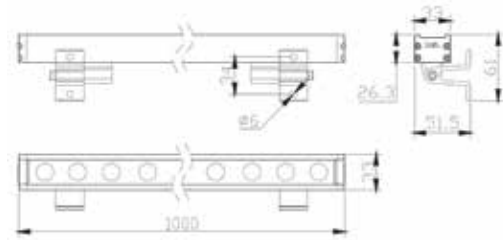

Connectors Male & Female for E498 & E499

Cable 25cm
 Input 24V
 IP 66
 Color Black / **Code CNCTR 7**

WALL WASHER TUNABLE WHITE

Power 24W
 Input 24V
 Color Temperature 2700K-6500K
 Lumen 1580-1770Lm
 Cri 80
 IP 66
 Dimensions L: 100cm W: 3.3cm H: 2.6cm
 Beam Angle 60° x 10°
 Material Aluminium
 Special Feature Honeycomb Included
 Driver Not Included
 Connect 6pcs MAX
 Color Grey / **Code E382**