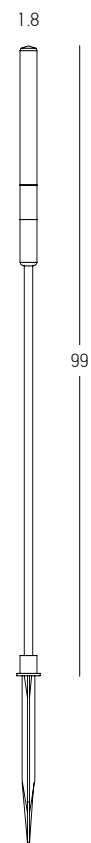

Power 1.5W
Input 24V
Color Temperature 3000K
Lumen 90Lm
Cri 80
IP 65
Dimensions Ø: 1.8cm H: 99cm
Material Aluminium - Frosted Acrylic
Special Feature 200cm Cable Available
Spike Included
Waterproof Connector Included
Recommended Driver LPH-18-24 (Not Included)
In Parallel Connection 1-11 pcs
Color Brown / **Code E458**