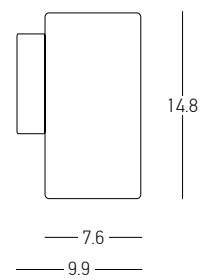

Bulb 2x GU10
Power 9W MAX
Input 220-240V, 50/60Hz
IP 54
Dimensions Ø: 7.6cm L: 9.9cm H: 18.6cm
Material ABS - PC Diffuser
Special Feature Up-Down Lighting
Color White / **Code E186**

Bulb 1x GU10
Power 9W MAX
Input 220-240V, 50/60Hz
IP 54
Dimensions Ø: 7.6cm L: 9.9cm H: 14.8cm
Material ABS - PC Diffuser
Color White / **Code E185**