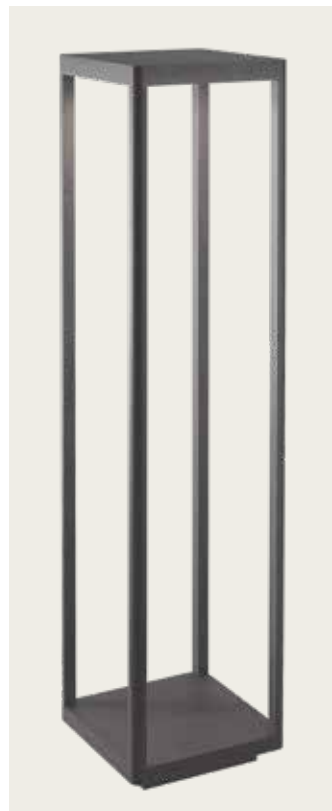

Power 9W
 Input 220-240V, 50/60Hz
 Color Temperature 3000K
 Lumen 704Lm
 Cri 80
 IP 54
 Dimensions L: 18cm W: 18cm H: 80cm
 Material Aluminium - Tempered Glass
 Color Graphite / **Code E204**

Power	3W
Input	220-240V, 50/60Hz
Color Temperature	3000K
Lumen	390Lm
Cri	80
IP	54
Dimensions	L: 18cm W: 18cm H: 51
Switch	1 Switch On/Off
Material	Aluminium - Tempered Glass
Special Feature	Solar Panel Portable Lamp USB Cable Included
Color	Graphite / Code E302