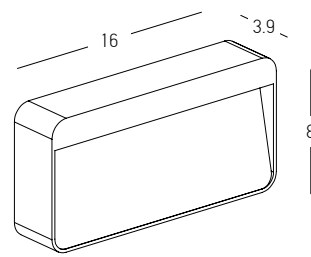

Power 6W
Input 220-240V, 50/60Hz
Color Temperature 3000K
Lumen 200Lm
Cri 80
IP 65
Dimensions L: 3.9cm W: 16cm H: 8cm
Material Aluminium - Glass
Color Brown / **Code E442**