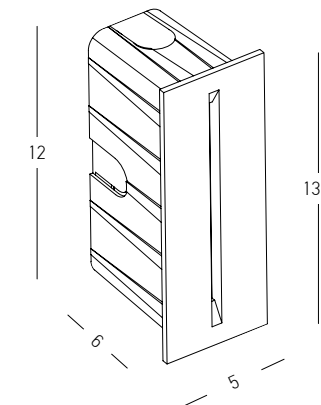

Power 3W
Input 220-240V, 50/60Hz
Color Temperature 3000K
Lumen 92Lm
Cri 90
IP 65
Dimensions L: 6.5cm W: 5cm H: 13.5cm
Material Aluminium - Tempered Glass
Depth Required 5.5 : 6cm
Recessed Mounting Box L: 6cm W: 4.3cm H: 12.6cm (Included)
Color Sandy White / **Code E322**