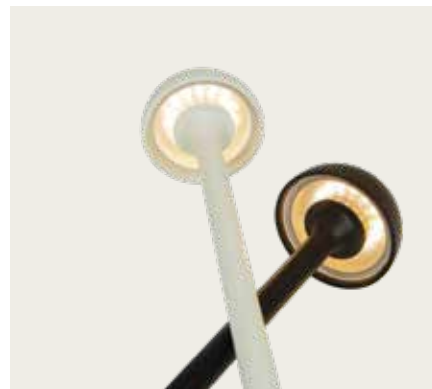

White AC-DC Adaptor for Portable Light

Input 220-240V, 50/60Hz
 Output 5V, 1A
 Color White / **Code E099**

Power	2W
Input	3.7V DC
Battery	1800 MAH
Color Temperature	3000K
Lumen	124Lm
Cri	80
IP	54
Dimensions	Ø: 12cm H: 32cm
Shade	Ø: 5cm H: 2.6cm
Touch Dimming	☉
Material	Metal - Aluminium - PC Frosted
Special Feature	Portable Table Lamp USB Cable & Adaptor Included Power-Off Memory Function
Working Time	100% of Light - 7H 50% of Light - 14H 10% of Light - 70H
Charging Time	4.5H
Color	Sandy Black / Code E314
Color	Sandy White / Code E313