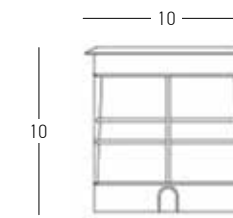

Bulb 1x GU10 LED
Power 10W MAX
Input 220-240V, 50/60Hz
IP 65
IK 8
Dimensions Ø: 10cm H: 10cm
Material Stainless Steel - Tempered Glass
Depth Required 11cm
Recessed Mounting Box Included
Special Feature 50cm Cable Available
GU10 Lampholder Included
Color Stainless Steel / **Code E359**