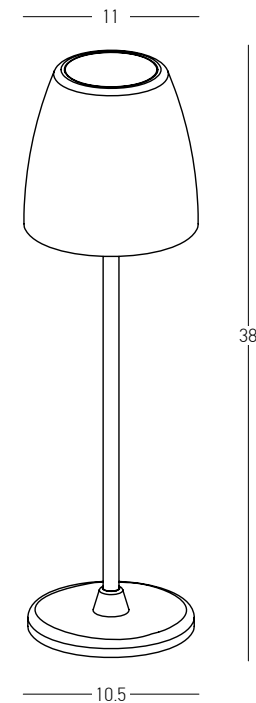

White AC-DC Adaptor for Portable Light

Input 220-240V, 50/60Hz
 Output 5V, 1A
 Color White / **Code E099**

Power	1W
Input	5V DC
Battery	1200 MAH
Color Temperature	3000K
Lumen	80Lm
Cri	80
IP	44
Dimensions	Ø: 11.2cm H: 10cm
Shade	Ø: 11.2cm H: 2.4cm
Touch Dimming	○
Material	Plastic
Special Feature	Portable Table Lamp USB Cable Included Power-Off Memory Function
Working Time	100% of Light - 6H 50% of Light - 12H 10% of Light - 70H
Charging Time	3.5H
Color	White / Code E401
Color	Black / Code E402

White AC-DC Adaptor for Portable Light

Input	220-240V, 50/60Hz
Output	5V, 1A
Color	White / Code E099

Power 2W
 Input 3.7V DC
 Battery 2200 MAH
 Color Temperature 3000K
 Lumen 260Lm
 Cri 80
 IP 54
 Dimensions Ø: 11cm H: 38cm
 Shade Ø: 11cm H: 10.5cm
 Touch Dimming ☉
 Material Metal - Aluminium - PC Diffuser
 Special Feature Portable Table Lamp
 USB Cable & Adaptor Included
 Power-Off Memory Function
 Working Time 100% of Light - 10H
 50% of Light - 20H
 10% of Light - 100H
 Charging Time 5.5H
 Color Sandy White / Code E193
 Color Sandy Black / Code E194

Power 20W
 Input 220-240V, 50/60Hz
 Color Temperature 3000K
 Lumen 509Lm
 Cri 90
 IP 65
 Dimensions Ø: 19.2cm H: 52cm
 Base Ø: 19.2cm H: 0.3cm
 Material Concrete - Metal - Glass
 Color Natural Concrete / **Code E477**