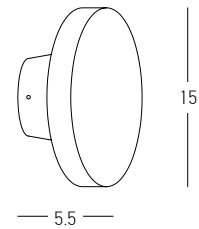

Power 12W
Input 220-240V, 50/60Hz
Color Temperature 3000K
Lumen 920Lm
Cri 80
IP 54
Dimensions Ø: 15cm L: 5.5cm
Material Aluminium - PC Diffuser
Color Graphite / **Code E237**