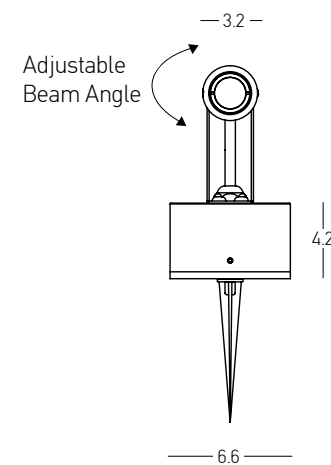

Power 2.1W
Input 220-240V, 50/60Hz
Color Temperature 2700K
Lumen 168Lm
Cri 80
IP 54
Dimensions L: 8cm H: 8.5cm
Base Ø: 6.6cm H: 4.2cm
Beam Angle 10°-60°
Material Aluminium - Stainless Steel
Special Feature 60cm Cable Available
Stick Ø: 3.2cm H: 8cm
Spike Included

Color Sandy Black / **Code E177-B**