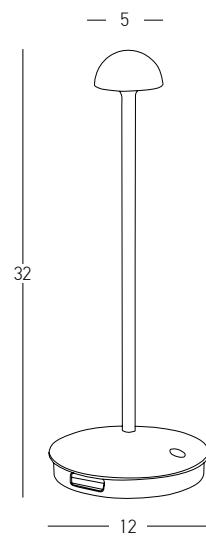

Power	2W
Input	3.7V DC
Battery	1800 MAH
Color Temperature	3000K
Lumen	124Lm
Cri	80
IP	54
Dimensions	Ø: 12cm H: 32cm
Shade	Ø: 5cm H: 2.6cm
Touch Dimming	☉
Material	Metal - Aluminium - PC Frosted
Special Feature	Portable Table Lamp USB Cable & Adaptor Included Power-Off Memory Function
Working Time	100% of Light - 7H 50% of Light - 14H 10% of Light - 70H
Charging Time	4.5H
Color	Sandy Black / Code E314
Color	Sandy White / Code E313