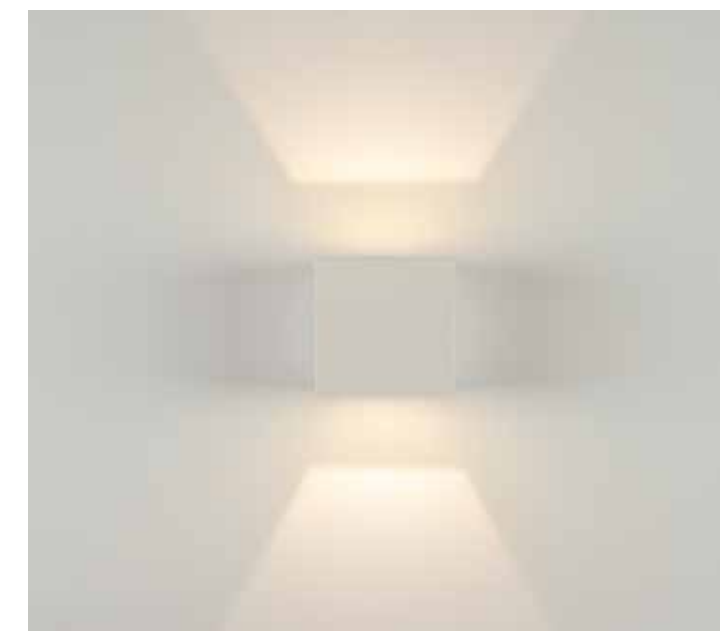

OUTDOOR LIGHTING | WALL

Power 2x 3W
Input 220-240V, 50/60Hz
Color Temperature 3000K
Lumen 480Lm
Cri 80
IP 54
Dimensions L: 6.5cm W: 11cm H: 17.5cm
Material Aluminium - Tempered Glass
Special Feature Up-Down Lighting
Color Graphite / **Code E135**
Color Sandy White / **Code E156**

Power 2x 3W
Input 220-240V, 50/60Hz
Color Temperature 3000K
Lumen 480Lm
Cri 80
IP 54
Dimensions L: 8.2cm W: 8cm H: 8cm
Material Aluminium - Tempered Glass
Special Feature Movable
Up-Down Lighting

Color Graphite / **Code E109**
Color Sandy White / **Code E159**