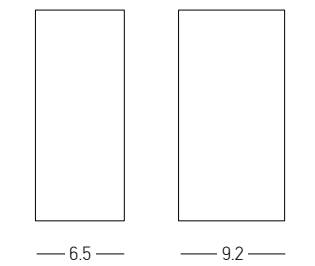

Bulb 2x GU10
Power 15W MAX
Input 220-240V, 50/60Hz
IP 54
Dimensions L: 9.2cm W: 6.5cm H: 15cm
Material Aluminium - Tempered Glass
Special Feature Up-Down Lighting
Color Graphite / **Code E122**