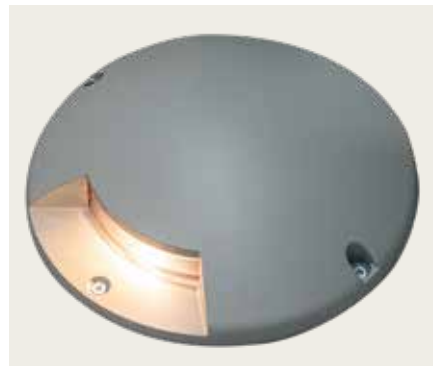

Power 3W
Input 220-240V, 50/60Hz
Color Temperature 3000K
Lumen 130Lm
Cri 80
IP 67
IK 10
Dimensions Ø: 21cm H: 5.4cm
Material Aluminium - Clear PC Diffuser
Special Feature Surface Ground
Driver Included
Color Grey / **Code E461**