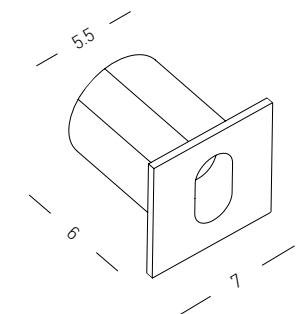

Power 3W
Input 220-240V, 50/60Hz
Color Temperature 3000K
Lumen 133Lm
Cri 90
IP 65
Dimensions L: 7.5cm W: 7cm H: 7cm
Material Aluminium - Tempered Glass
Depth Required 7cm
Recessed Mounting Box Ø: 5.5cm L: 7cm (Included)
Color Sandy White / **Code E319**