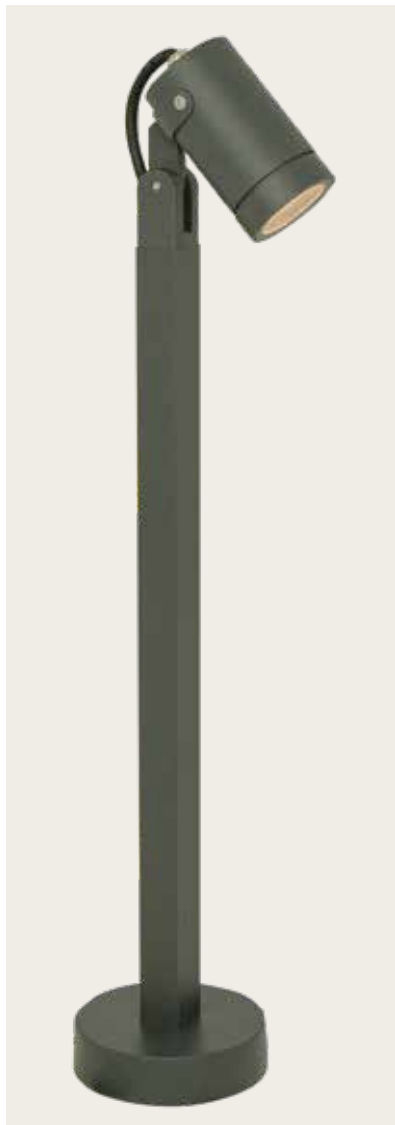

Bulb 1x GU10
Power 15W MAX
Input 220-240V, 50/60Hz
IP 54
Dimensions L: 11.5cm W: 5.5cm H: 60cm
Base Ø: 11.5cm H: 3cm
Spot Dimensions Ø: 5.5cm L: 9.5cm
Material Aluminium - Tempered Glass
Special Feature Tilt Up-Down
Honeycomb Included