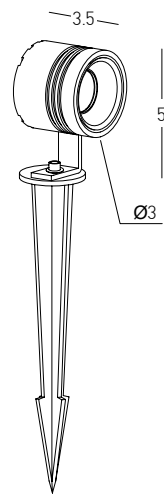

LPH-18-24

Driver
 Power 35W
 Input 220-240V, 50/60Hz
 Output 24V
 Dimensions L: 14.8cm W: 4cm H: 3cm
 IP 67

LPV-35-24

Power 3W
 Input 24V
 Color Temperature 3000K
 Lumen 228Lm
 Cri 90
 IP 65
 Dimensions L: 3cm W: 3.5cm H: 5cm
 Beam Angle 36°
 Material Aluminium - Tempered Glass
 Special Feature 30cm Cable Available
 Movable Spot
 Spike Included
 Recommended Driver LPH-18-24 (Not Included)
 In Parallel Connection 1-5 pcs
 Color Graphite / **Code E350**