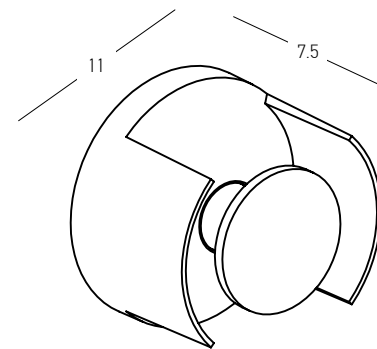

Bulb 1x G9
Power 12W MAX
Input 220-240V, 50/60Hz
IP 65
Dimensions Ø: 11cm L: 7.5cm
Material Aluminium - Clear PC Diffuser
Color Sandy White / **Code E439**