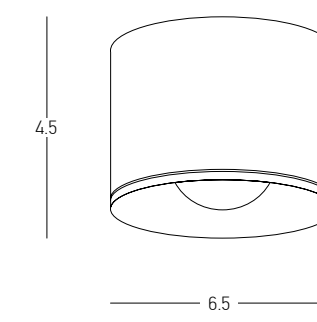

Power 8W
Input 220-240V, 50/60Hz
Color Temperature 3000K
Lumen 454Lm
Cri 80
IP 54
Dimensions Ø: 6.5cm H: 4.5cm
Beam Angle 120°
Material Aluminium
Color Sandy Black / **Code S133**
Color Sandy White / **Code S134**