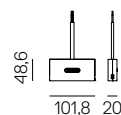

Electrical connections

Power device

Length

102 x 20 h 48,6 mm

Color

Code

FT04004