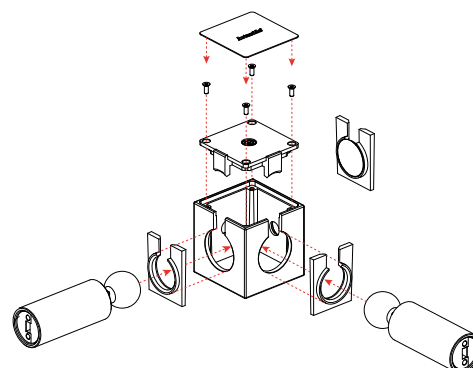

n.1 Cube FV01004 + n.2 Tensioners FV03004