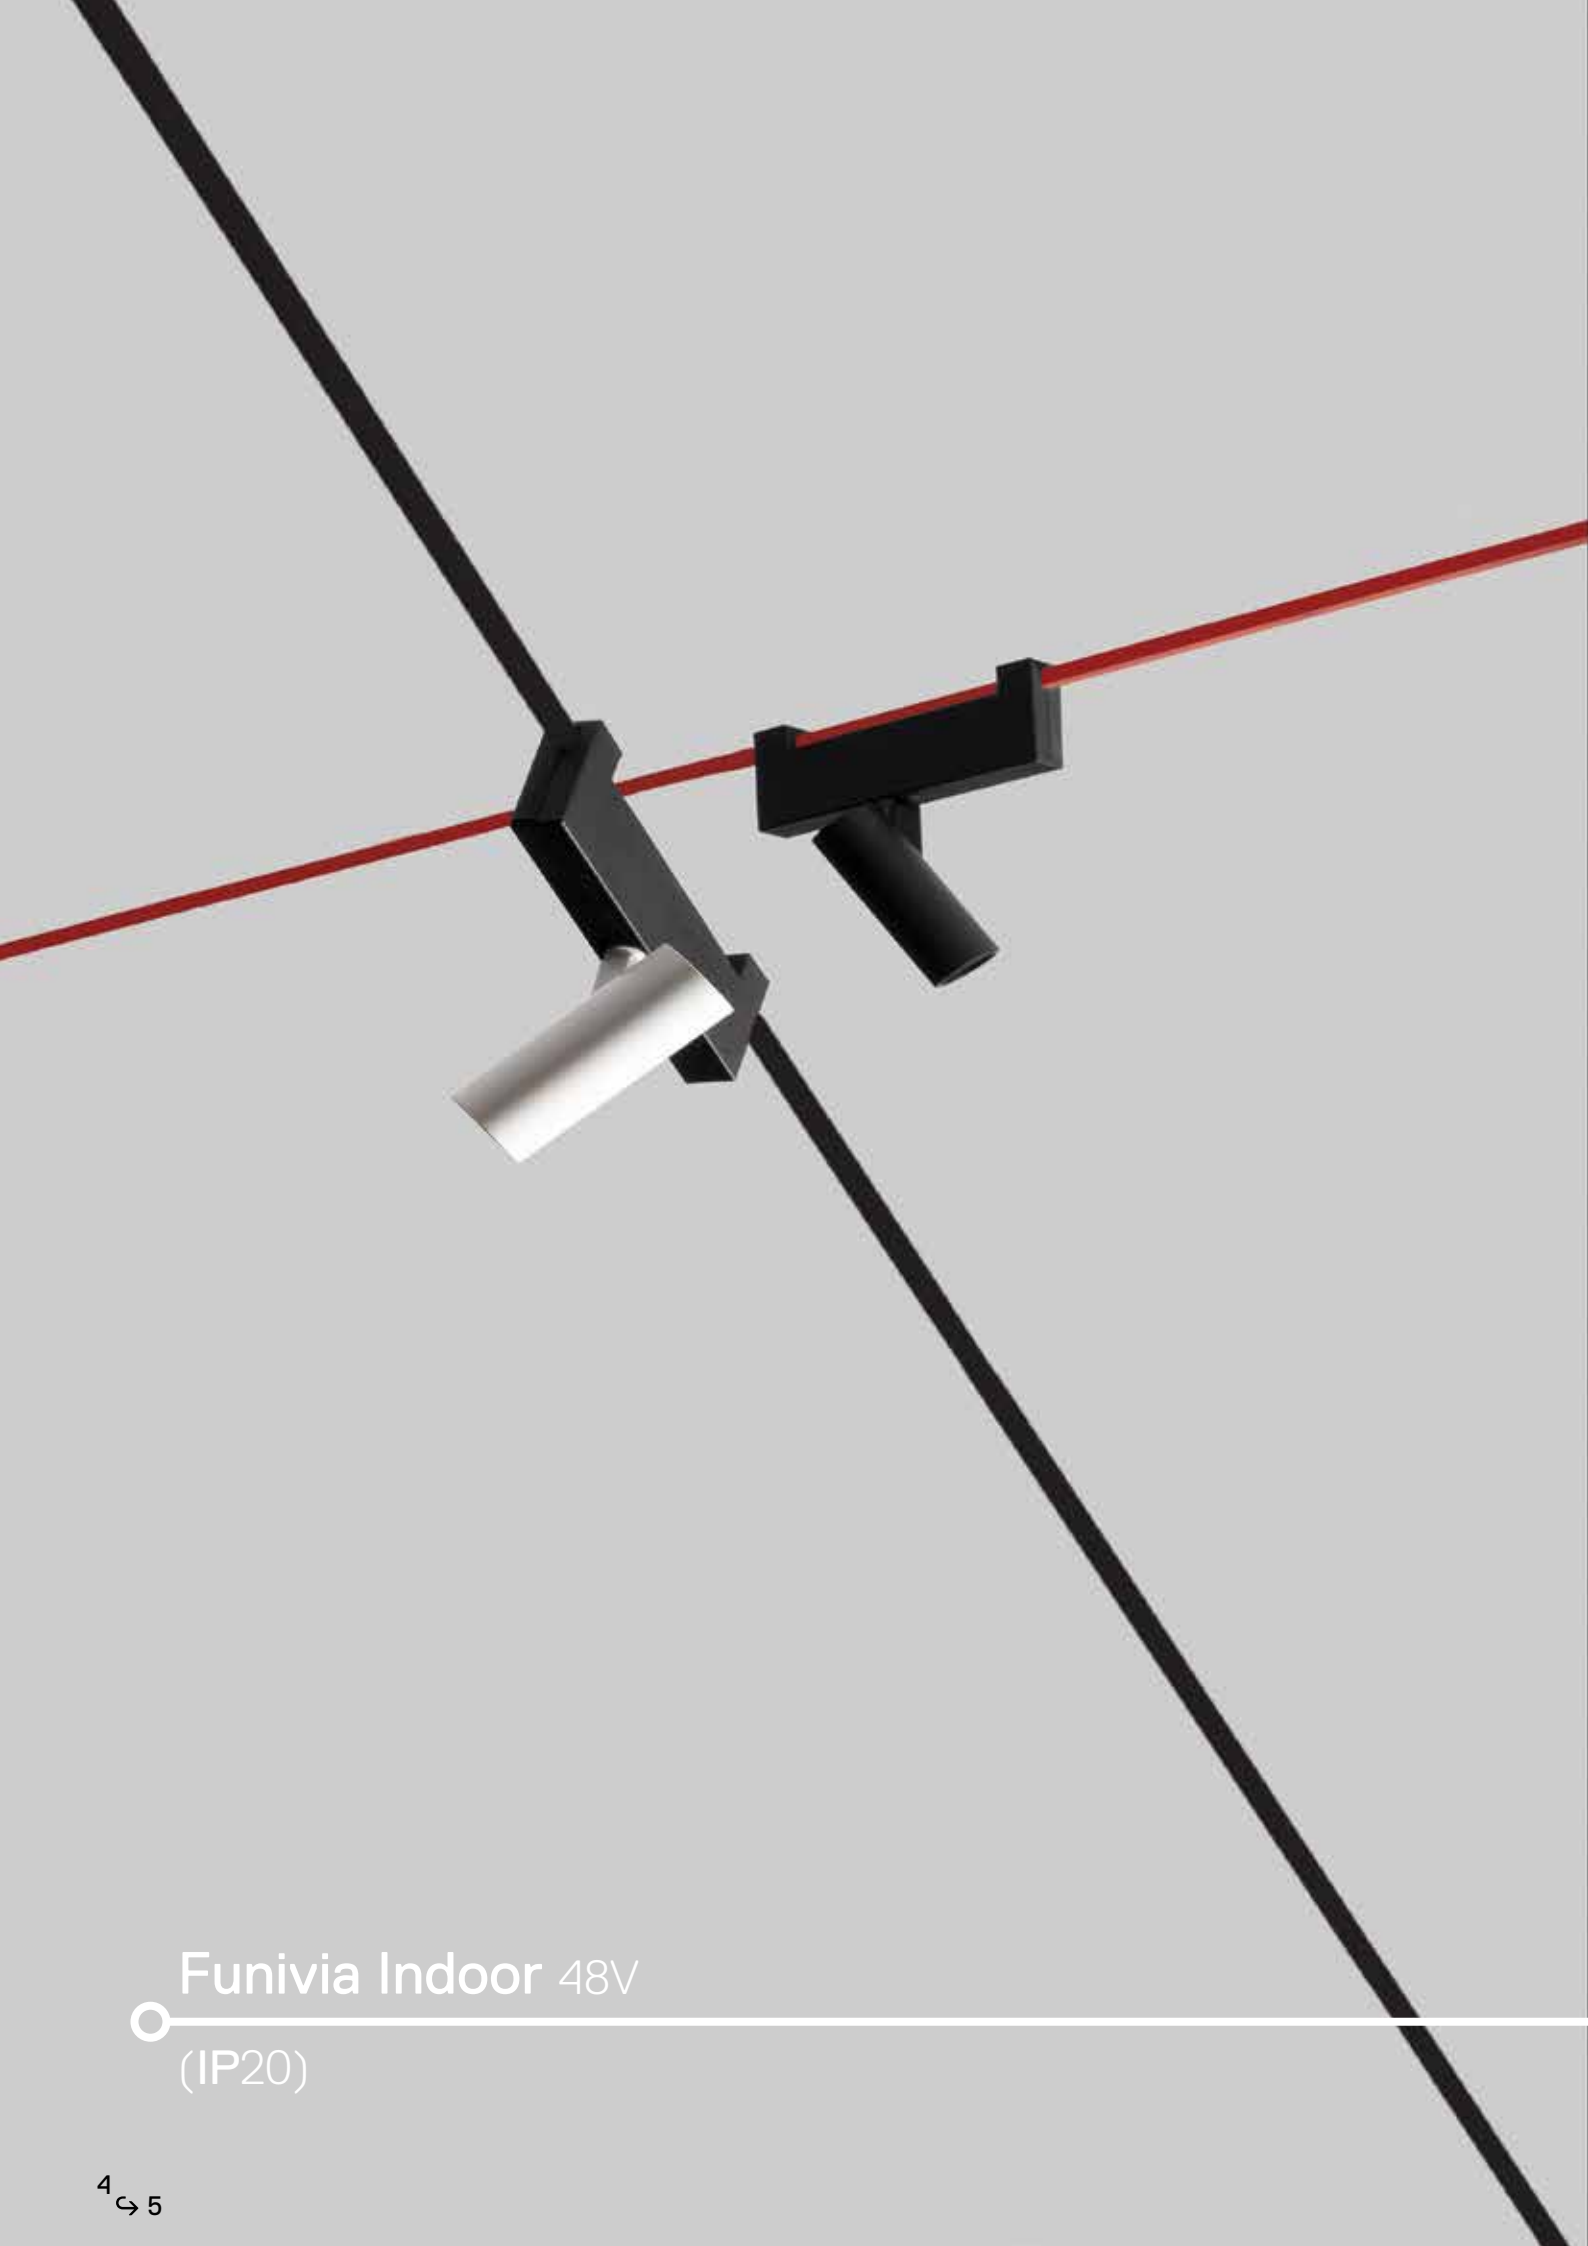

Funivia Indoor 48V

(IP20)