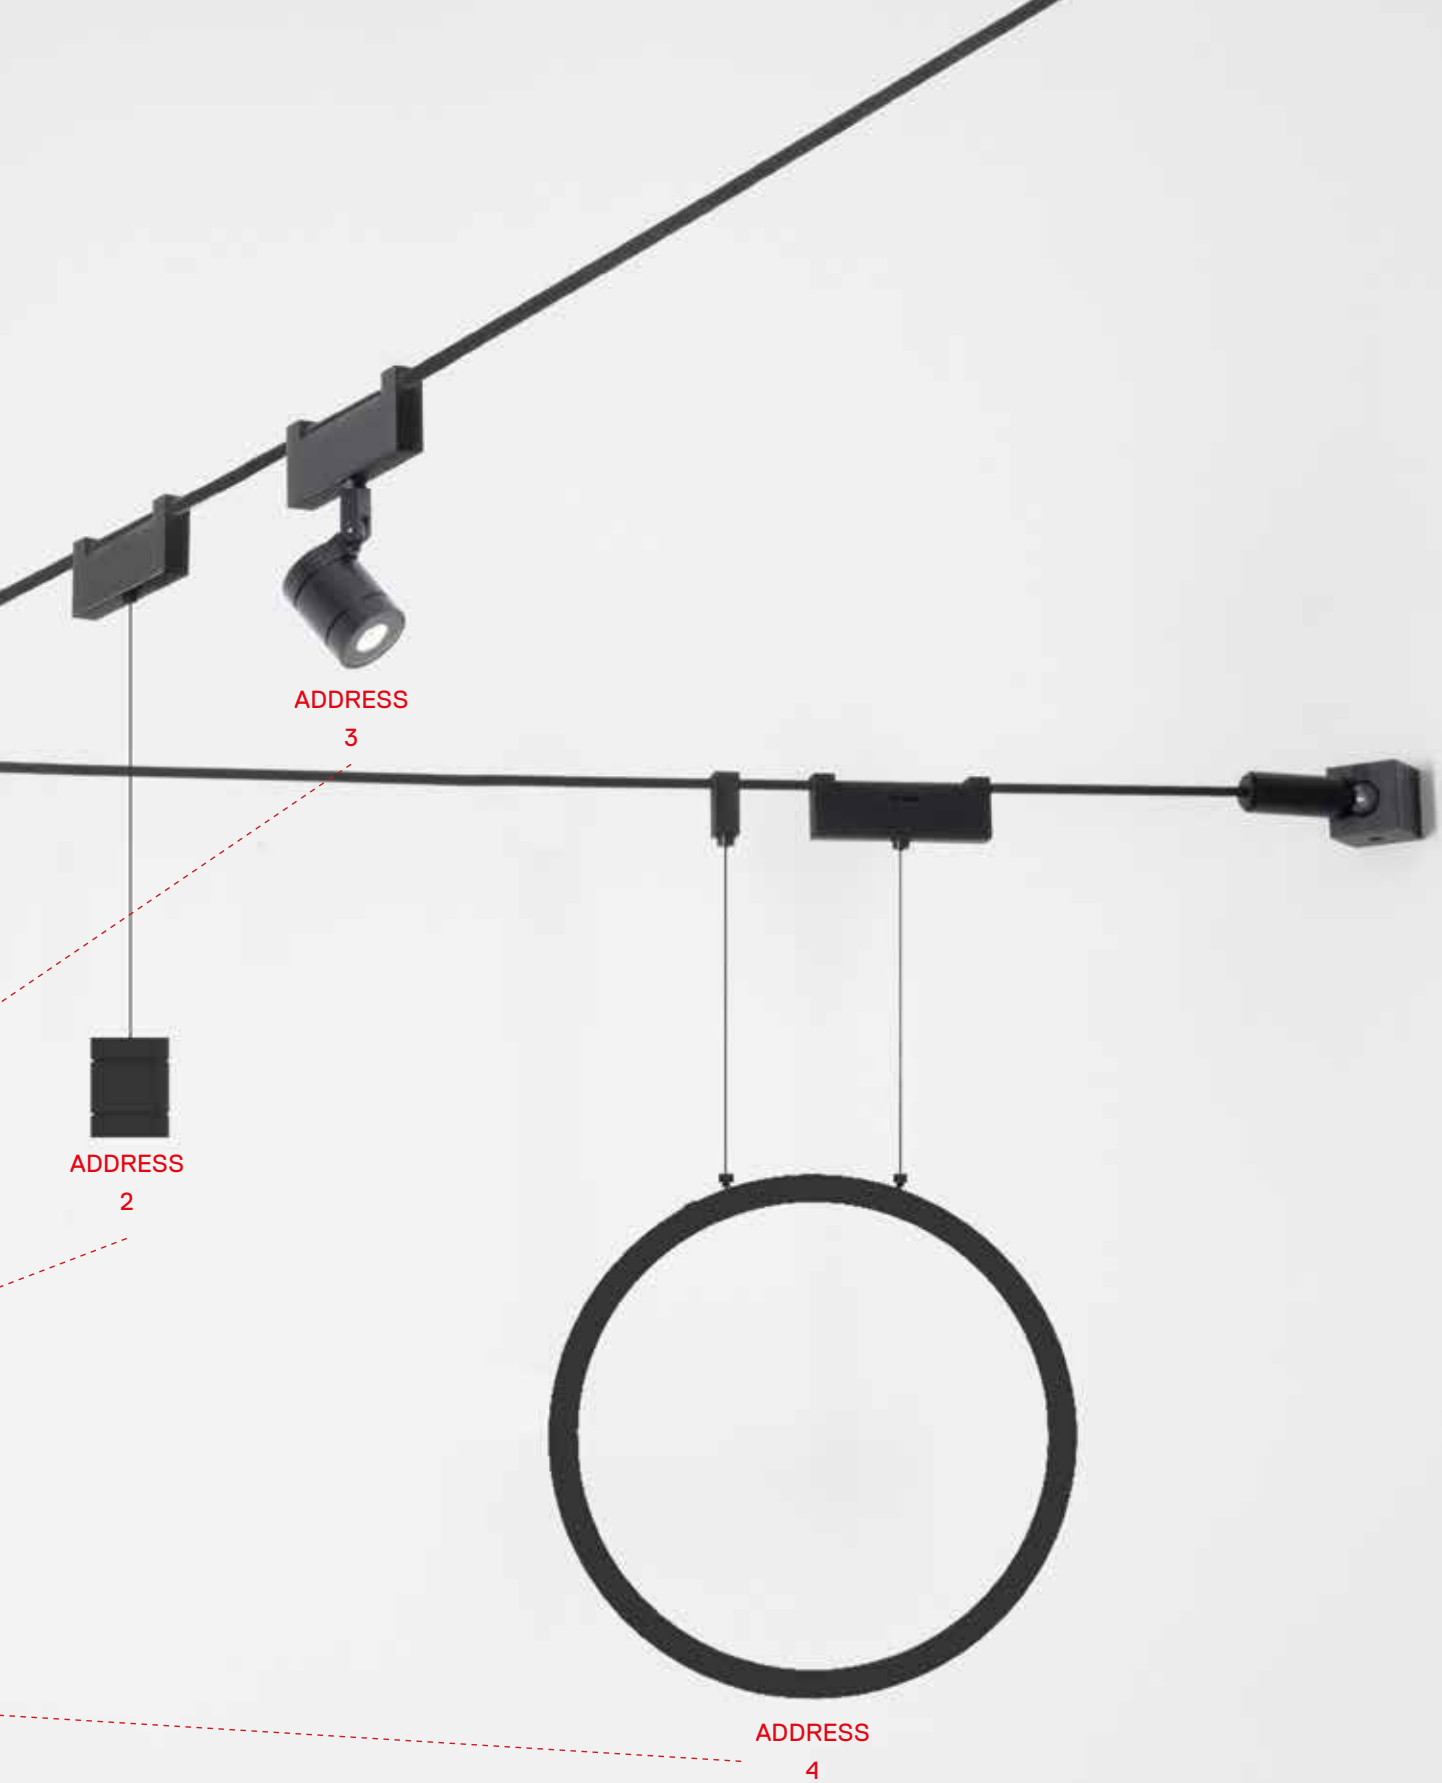

# Funivia is fully addressable

Each lighting appliance can be managed separately by Artemide App ensuring real-time interaction.