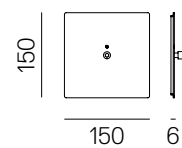

Anchor plate*

Length
150x150 h 6 mm

Color
●

Code
FT07004

* Accessory for Cube and Diverter.