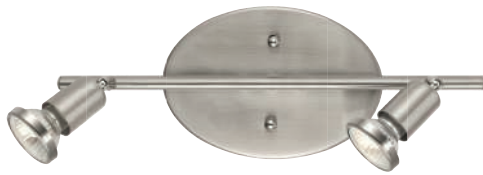

TRACK LIGHTING & SPOTS

200776A