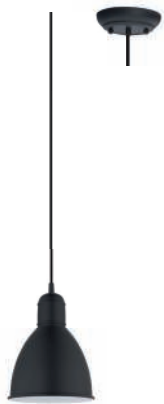

* CARLTON 3 is also available in 12, 15 inches single pendant, in 3L round, 4L linear and also available in black and gold & Black and Silver

SUSPENDED LIGHTING

85977A

85978A

Product #	Model	Dimensions	Finish	Lighting
85977A	TROY 3	Ø 3 7/8" (100 mm) x 59" (1500 mm) max.	Finish: Matte Nickel Glass: White	1 x 100W E26 (Not Included)
85978A	TROY 3	28 3/8" (720 mm) x 6 1/4" (160 mm) x 47 1/4" (1200 mm) max.	Finish: Matte Nickel Glass: White	3 x 100W E26 (Not Included)

* TROY 3 is also available in black

89832A

89833A

Product #	Model	Dimensions	Finish	Lighting
89832A	PINTO	Ø 4 1/4" (108 mm) x 47 1/4" (1200 mm) max.	Finish: Chrome Glass: White & Clear	1 x 60W E26 (Not Included)
89833A	PINTO	28 3/4" (725 mm) x 5 1/2" (140 mm) x 47 1/4" (1200 mm) max.	Finish: Chrome Glass: White & Clear	3 x 60W E26 (Not Included)

* PINTO is also available in 4L

SUSPENDED LIGHTING

49464A

49467A

99693A

Product #	Model	Dimensions	Finish	Lighting
49464A	PRIDDY	Ø 6" (153 mm) x 72" (1830 mm) max.	Finish: Black Shade: Black Metal & White	1 x 60W E26 (Not Included)
49467A	PRIDDY	Ø 15 1/4" (386 mm) x 72" (1830 mm) max.	Finish: Black Shade: Black Metal & White	7 x 60W E26 (Not Included)
99693A	CALMANERA	Ø 13 1/4" (335 mm) x 80 3/4" (2050 mm) max.	Finish: Black Shade: Black Metal & Brushed Brass	1 x 60W E26 (Not Included)