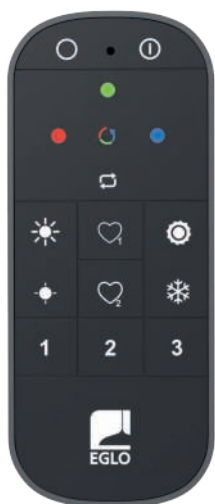

99099 CONNECT Z

L 122, B 54, H 18

not dimmable

2 x AAA
Battery included

540 mA, 1,5V

ACCU
2x AAA incl.