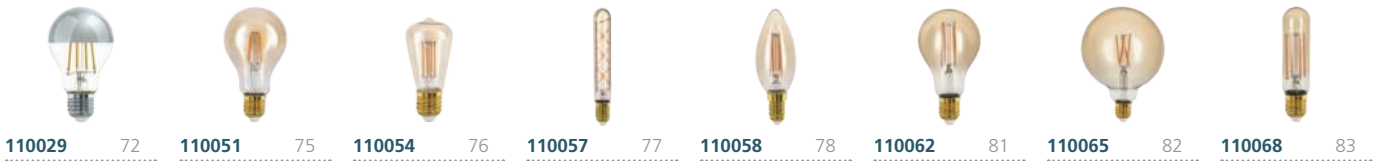

OVERVIEW

CLEAR

AMBER

GOLDEN AGE

SPIRAL

DECORATIVE SPIRAL

GRADIENT

NEW DECORATIVE

CUBES

BIG SIZE