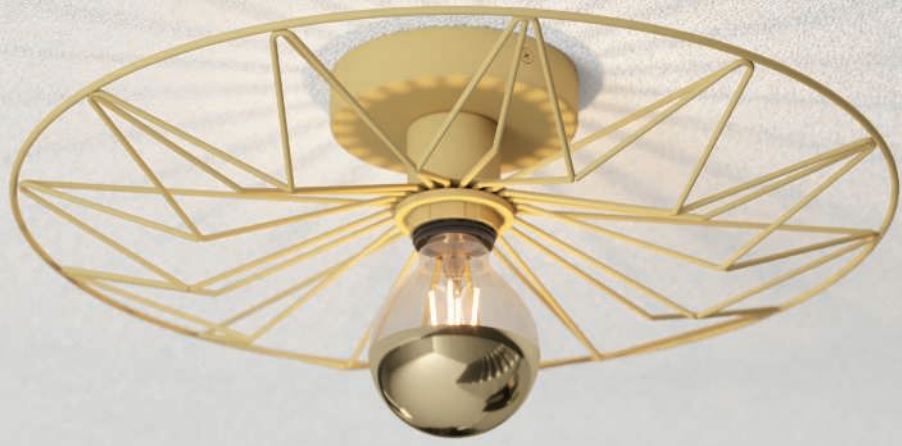

9 008606 227679

AMBER

LED FILAMENT ILLUMINANTS

AMBER

LED FILAMENT ILLUMINANTS

- › Perfect look for retro luminaires
- › Pleasant ambience
- › Sufficient all-round lighting
- › Low energy costs at only 4W energy consumption