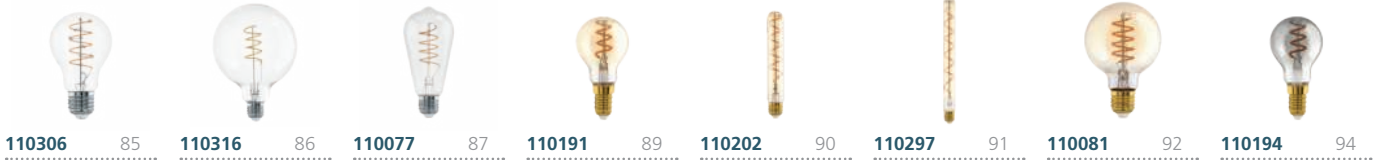

GOLDEN AGE

SPIRAL

DECORATIVE SPIRAL