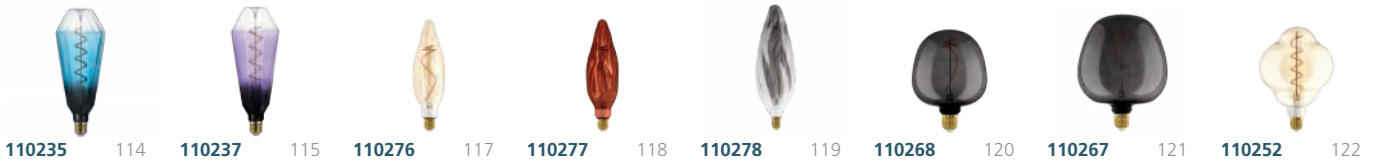

GRADIENT

NEW DECORATIVE

CUBES

BIG SIZE

CLEAR

LED FILAMENT ILLUMINANTS

- › Classic look
- › Low energy consumption
- › Long lifetime
- › Environmentally friendly use

CLEAR