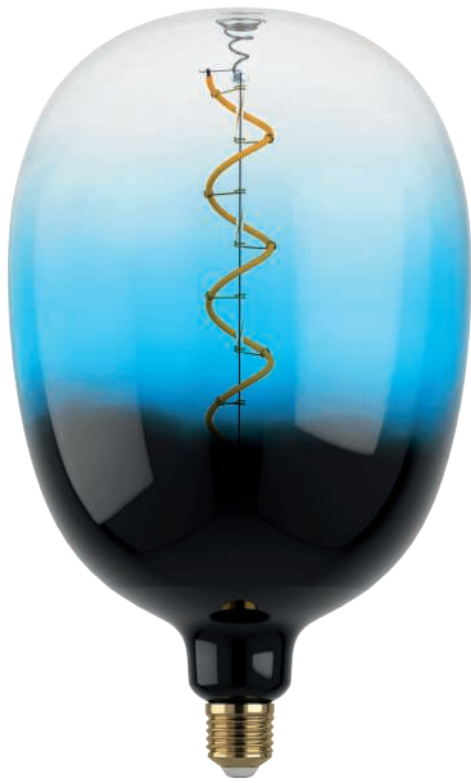

12552 E27-LED-T180

85 lm warm
WHITE **2000 K**

L 295, Ø 180

4 W ~ 10 W

4 W

80 CRI

220-240V, 50/60Hz

E27

dimmable

25000 h