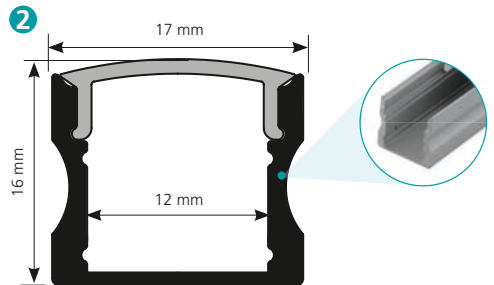

1

colour	length	art. no.	matching corner connector
anodised alu	1 m	98911	98913
anodised alu	2 m	98912	98913

colour	length	art. no.	matching corner connector
white structure	1 m	98914	98916
white structure	2 m	98915	98916

colour	length	art. no.	matching corner connector
black structure	1 m	98917	98919
black structure	2 m	98918	98919

2

colour	length	art. no.	matching corner connector
anodised alu	1 m	98921	98923
anodised alu	2 m	98922	98923

colour	length	art. no.	matching corner connector
white structure	1 m	98924	98926
white structure	2 m	98925	98926

colour	length	art. no.	matching corner connector
black structure	1 m	98927	98929
black structure	2 m	98928	98929