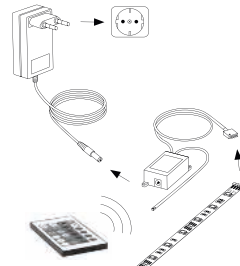

2 98573, 98574