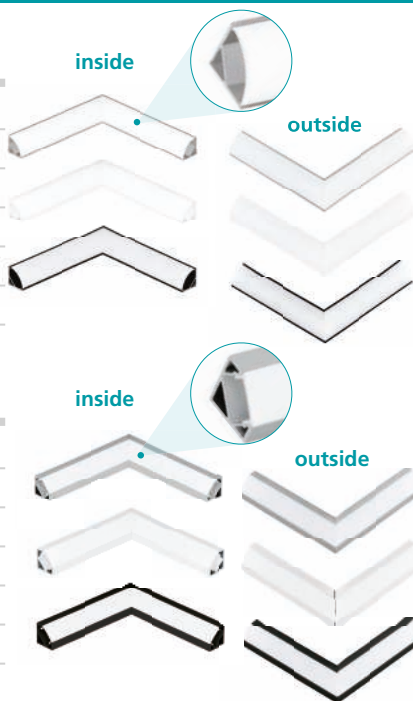

colour	length	corner connectors	direction
anodised alu	11 cm	<b>98989</b>	<b>90° horizontal</b>
white structure	11 cm	<b>98993</b>	<b>90° horizontal</b>
black structure	11 cm	<b>98996</b>	<b>90° horizontal</b>

# CORNER CONNECTORS

inside / outside

IP20

colour	length	corner connectors	direction
anodised alu	11 cm	<b>98943</b>	<b>inside</b>
anodised alu	11 cm	<b>98944</b>	<b>outside</b>
white structure	11 cm	<b>98947</b>	<b>inside</b>
white structure	11 cm	<b>98948</b>	<b>outside</b>
black structure	11 cm	<b>98952</b>	<b>inside</b>
black structure	11 cm	<b>98953</b>	<b>outside</b>

colour	length	corner connectors	direction
anodised alu	11 cm	<b>98956</b>	<b>inside</b>
anodised alu	11 cm	<b>98957</b>	<b>outside</b>
white structure	11 cm	<b>98961</b>	<b>inside</b>
white structure	11 cm	<b>98962</b>	<b>outside</b>
black structure	11 cm	<b>98965</b>	<b>inside</b>
black structure	11 cm	<b>98966</b>	<b>outside</b>

# STRIPS

A new flair in your home

IP20

The new flexible LED strips offer you ideal solutions for the most exceptional lays of light. Thanks to the free formability they offer ideal illumination, even in corners. LED strips of different lengths and for many applications are simply attached with an adhesive tape. Depending on the desired mood, you can select LED strips with warm white