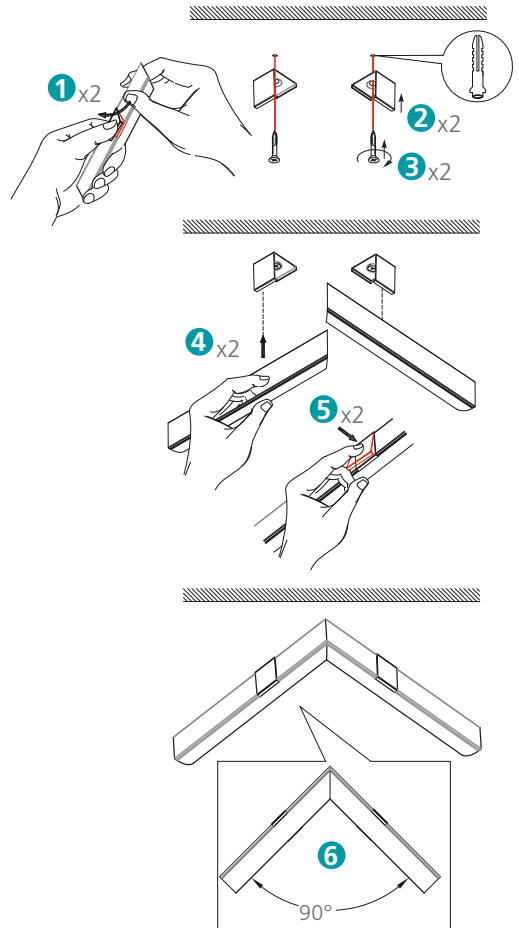

CORNER CONNECTORS

inside / outside

To make the assembly of the profiles even easier for you, there are also prefabricated corner connectors.

Do you want to place an LED profile in a corner of your living room? It's quite easy with the 90 degree corner connectors that require no mitre-box

saw. The corner connectors are available in various designs to match their aluminium profile. They can be used for both inside and outside corners.

Use our practical system for individual room lighting.

ADVANTAGES

- › prefabricated 90° corner connectors
- › no mitre-box sawing necessary
- › easy installation
- › can be used for inside and outside corners
- › mounting included