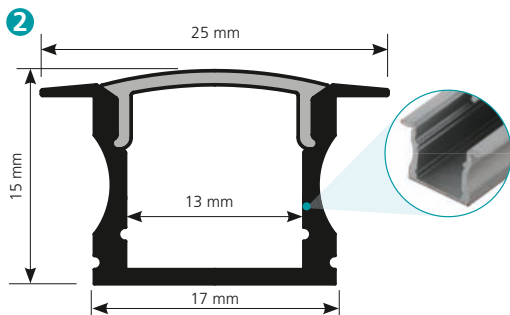

1

colour	length	art. no.	matching corner connector
anodised alu	1 m	98977	98979
anodised alu	2 m	98978	98979

colour	length	art. no.	matching corner connector
white structure	1 m	98981	98983
white structure	2 m	98982	98983

colour	length	art. no.	matching corner connector
black structure	1 m	98984	98986
black structure	2 m	98985	98986

2

colour	length	art. no.	matching corner connector
anodised alu	1 m	98987	98989
anodised alu	2 m	98988	98989

colour	length	art. no.	matching corner connector
white structure	1 m	98991	98993
white structure	2 m	98992	98993

colour	length	art. no.	matching corner connector
black structure	1 m	98994	98996
black structure	2 m	98995	98996