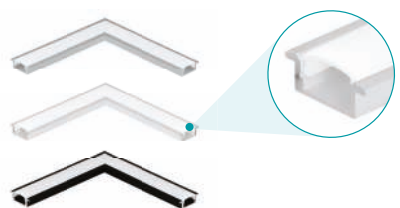

colour	length	corner connectors	direction
anodised alu	11 cm	98979	90° horizontal
white structure	11 cm	98983	90° horizontal
black structure	11 cm	98986	90° horizontal