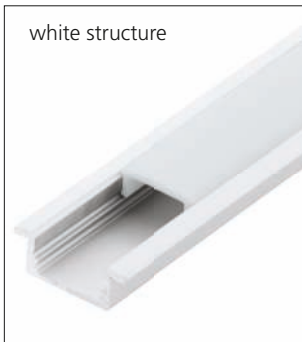

RECESSED MOUNTED PROFILE

including end caps and fixing clips

IP20

Available in 3 different colours