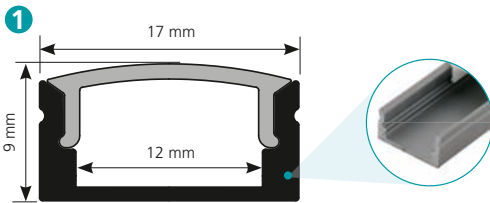

1

colour	length	art. no.	matching corner connector
anodised alu	1 m	98911	98913
anodised alu	2 m	98912	98913

colour	length	art. no.	matching corner connector
white structure	1 m	98914	98916
white structure	2 m	98915	98916

colour	length	art. no.	matching corner connector
black structure	1 m	98917	98919
black structure	2 m	98918	98919

2

colour	length	art. no.	matching corner connector
anodised alu	1 m	98921	98923
anodised alu	2 m	98922	98923

colour	length	art. no.	matching corner connector
white structure	1 m	98924	98926
white structure	2 m	98925	98926

colour	length	art. no.	matching corner connector
black structure	1 m	98927	98929
black structure	2 m	98928	98929