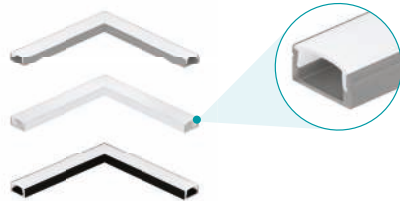

CORNER CONNECTORS

90° horizontal

IP20

colour	length	corner connectors	direction
anodised alu	11 cm	98913	90° horizontal
white structure	11 cm	98916	90° horizontal
black structure	11 cm	98919	90° horizontal