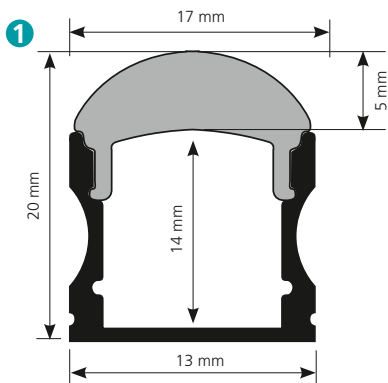

# SURFACE MOUNTED WITH 30° LINEAR LENS

including end caps and fixing clips

IP20

Available in 3 different colours

1

colour	length	art. no.	matching corner connector
anodised alu	1 m	<b>98931</b>	<b>98933</b>
anodised alu	2 m	<b>98932</b>	<b>98933</b>

colour	length	art. no.	matching corner connector
white structure	1 m	<b>98934</b>	<b>98936</b>
white structure	2 m	<b>98935</b>	<b>98936</b>

colour	length	art. no.	matching corner connector
black structure	1 m	<b>98937</b>	<b>98939</b>
black structure	2 m	<b>98938</b>	<b>98939</b>