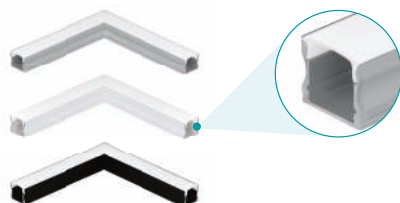

colour	length	corner connectors	direction
anodised alu	11 cm	98923	90° horizontal
white structure	11 cm	98926	90° horizontal
black structure	11 cm	98929	90° horizontal