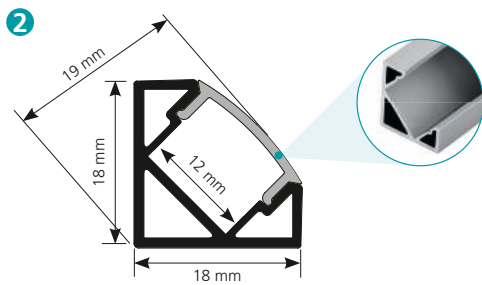

1

colour	length	art. no.	matching corner connector inside / outside
anodised alu	1 m	98941	98943/98944
anodised alu	2 m	98942	98943/98944

2

colour	length	art. no.	matching corner connector inside / outside
anodised alu	1 m	98954	98956/98957
anodised alu	2 m	98955	98956/98957

colour	length	art. no.	matching corner connector inside / outside
white structure	1 m	98945	98947/98948
white structure	2 m	98946	98947/98948

colour	length	art. no.	matching corner connector inside / outside
white structure	1 m	98958	98961/98962
white structure	2 m	98959	98961/98962

colour	length	art. no.	matching corner connector inside / outside
black structure	1 m	98949	98952/98953
black structure	2 m	98951	98952/98953

colour	length	art. no.	matching corner connector inside / outside
black structure	1 m	98963	98965/98966
black structure	2 m	98964	98965/98966