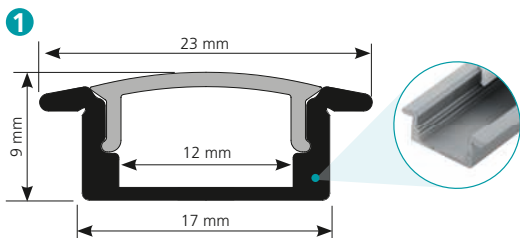

1

colour	length	art. no.	matching corner connector
anodised alu	1 m	98977	98979
anodised alu	2 m	98978	98979

colour	length	art. no.	matching corner connector
white structure	1 m	98981	98983
white structure	2 m	98982	98983

colour	length	art. no.	matching corner connector
black structure	1 m	98984	98986
black structure	2 m	98985	98986

2

colour	length	art. no.	matching corner connector
anodised alu	1 m	98987	98989
anodised alu	2 m	98988	98989

colour	length	art. no.	matching corner connector
white structure	1 m	98991	98993
white structure	2 m	98992	98993

colour	length	art. no.	matching corner connector
black structure	1 m	98994	98996
black structure	2 m	98995	98996