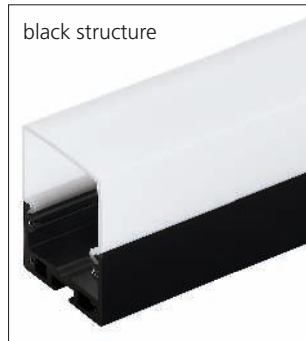

# SURFACE MOUNTED PROFILE BIG

including end caps

IP20

Available in 3 different colours

1

colour	length	art. no.
anodised alu	1 m	<b>99006</b>
anodised alu	2 m	<b>99007</b>

colour	length	art. no.
white structure	1 m	<b>99008</b>
white structure	2 m	<b>99009</b>