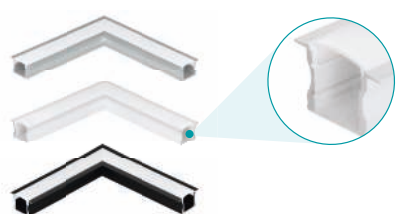

colour	length	corner connectors	direction
anodised alu	11 cm	98989	90° horizontal
white structure	11 cm	98993	90° horizontal
black structure	11 cm	98996	90° horizontal