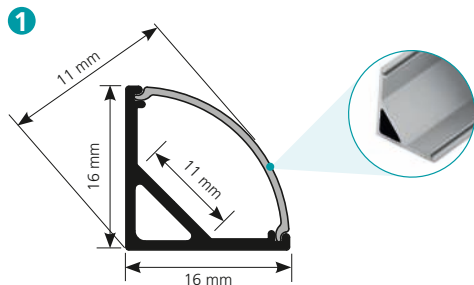

1

colour	length	art. no.	matching corner connector inside / outside
anodised alu	1 m	98941	98943/98944
anodised alu	2 m	98942	98943/98944

2

colour	length	art. no.	matching corner connector inside / outside
anodised alu	1 m	98954	98956/98957
anodised alu	2 m	98955	98956/98957

colour	length	art. no.	matching corner connector inside / outside
white structure	1 m	98945	98947/98948
white structure	2 m	98946	98947/98948

colour	length	art. no.	matching corner connector inside / outside
white structure	1 m	98958	98961/98962
white structure	2 m	98959	98961/98962

colour	length	art. no.	matching corner connector inside / outside
black structure	1 m	98949	98952/98953
black structure	2 m	98951	98952/98953

colour	length	art. no.	matching corner connector inside / outside
black structure	1 m	98963	98965/98966
black structure	2 m	98964	98965/98966