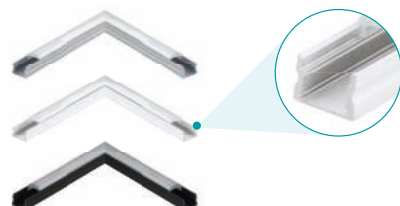

colour	length	corner connectors	direction
anodised alu	11 cm	98933	90° horizontal
white structure	11 cm	98936	90° horizontal
black structure	11 cm	98939	90° horizontal