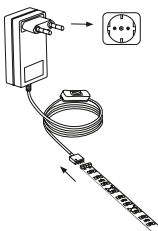

STRIPS

A new flair in your home

IP20

The new flexible LED strips offer you ideal solutions for the most exceptional lays of light. Thanks to the free formability they offer ideal illumination, even in corners. LED strips of different lengths and for many applications are simply attached with an adhesive tape. Depending on the desired mood, you can select LED strips with warm white

light or an appropriate lighting programme – from indirect lighting in the kitchen glass case to the living room.

[Find inspiration in this range!](#)

ADVANTAGES

- > freely formable
- > self-adhesive
- > separable every 10 cm
- > optimal illumination even in corners
- > no soldering or intermediate piece necessary
- > ideal for corner solutions

1

art. no.	colour	function	volt	max. watt	lumen	ength	width
98571	strip luminaire; plastic, white	3000 K	24	12 W	400 lm	2 m	6 mm
98572	strip luminaire; plastic, white	3000 K	24	23 W	400 lm	5 m	6 mm

2

art. no.	colour	function	volt	max. watt	lumen	ength	width
98573*	strip luminaire; plastic, white	RGB	24	12 W	400 lm	2 m	8 mm
98574*	strip luminaire; plastic, white	RGB	24	23 W	400 lm	5 m	8 mm

1 98571, 98572