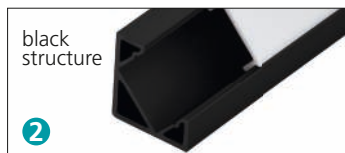

# CORNER PROFILE

including end caps and fixing clips

IP20

Available in 3 different colours

1

colour	length	art. no.	matching corner connector inside / outside
anodised alu	1 m	<b>98941</b>	<b>98943/98944</b>
anodised alu	2 m	<b>98942</b>	<b>98943/98944</b>