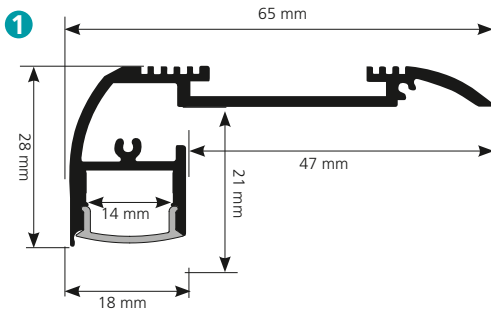

delivery content: profile incl. cover (without LED tape)