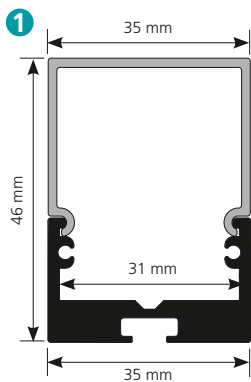

1

colour	length	art. no.
anodised alu	1 m	99006
anodised alu	2 m	99007

colour	length	art. no.
white structure	1 m	99008
white structure	2 m	99009

colour	length	art. no.
black structure	1 m	99011
black structure	2 m	99012