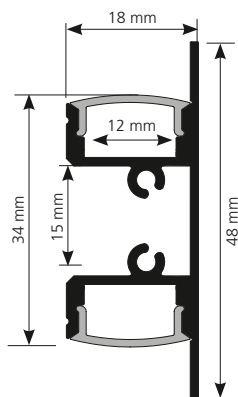

1

colour	length	art. no.

anodised alu	1 m	98967

anodised alu	2 m	98968

colour	length	art. no.

white structure	1 m	98971

white structure	2 m	98972

colour	length	art. no.

black structure	1 m	98974

black structure	2 m	98975

1