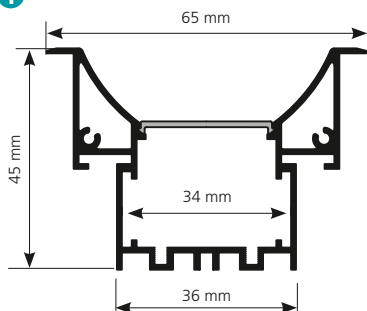

colour	length	art. no.
black structure	1 m	<b>99004</b>
black structure	2 m	<b>99005</b>

1

delivery content: profile incl. cover (without LED tape)