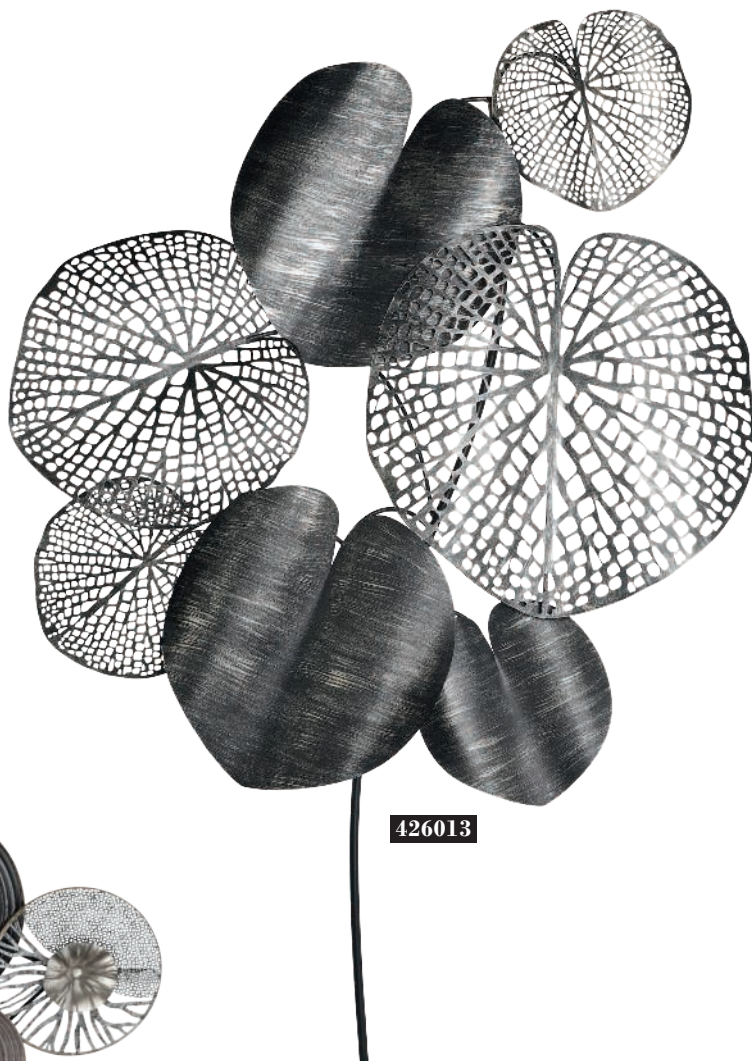

MIRRORS & WALL DECORATIONS

CLASSY ELEGANCE

425031

426013

426003

425031 ESASHI

› mirror Esashi
› B 45, Ø 610
› steel, mirror, chrome

9 008606 254316

426003 CHIKUMA

› wall decoration Chikuma
› L 1200, H 560
› steel, grey, nickel-matt

9 008606 247936

426013 CHIKUMA

› wall decoration Chikuma
› L 800, B 65, H 1020
› steel, nickel-antique

9 008606 254354

426016 CHIKUMA

› wall decoration Chikuma
› B 45, Ø 810
› steel, chrome

9 008606 254422