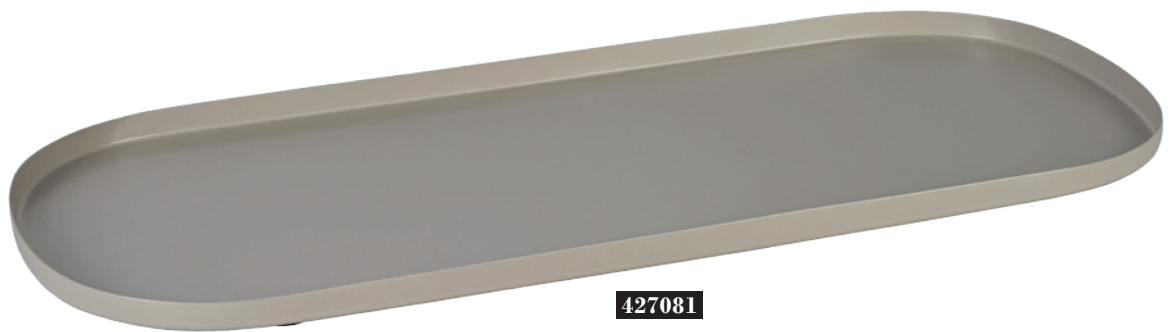

9 008606 246229

427059

427061

427062

427081

427059 SAVANT
 › tray Savant
 › L 405, B 190, H 10
 › aluminium, black
 › handmade - each product is unique

9 008606 246267

427061 SAVANT
 › tray Savant
 › L 300, B 175, H 10
 › aluminium, black
 › handmade - each product is unique