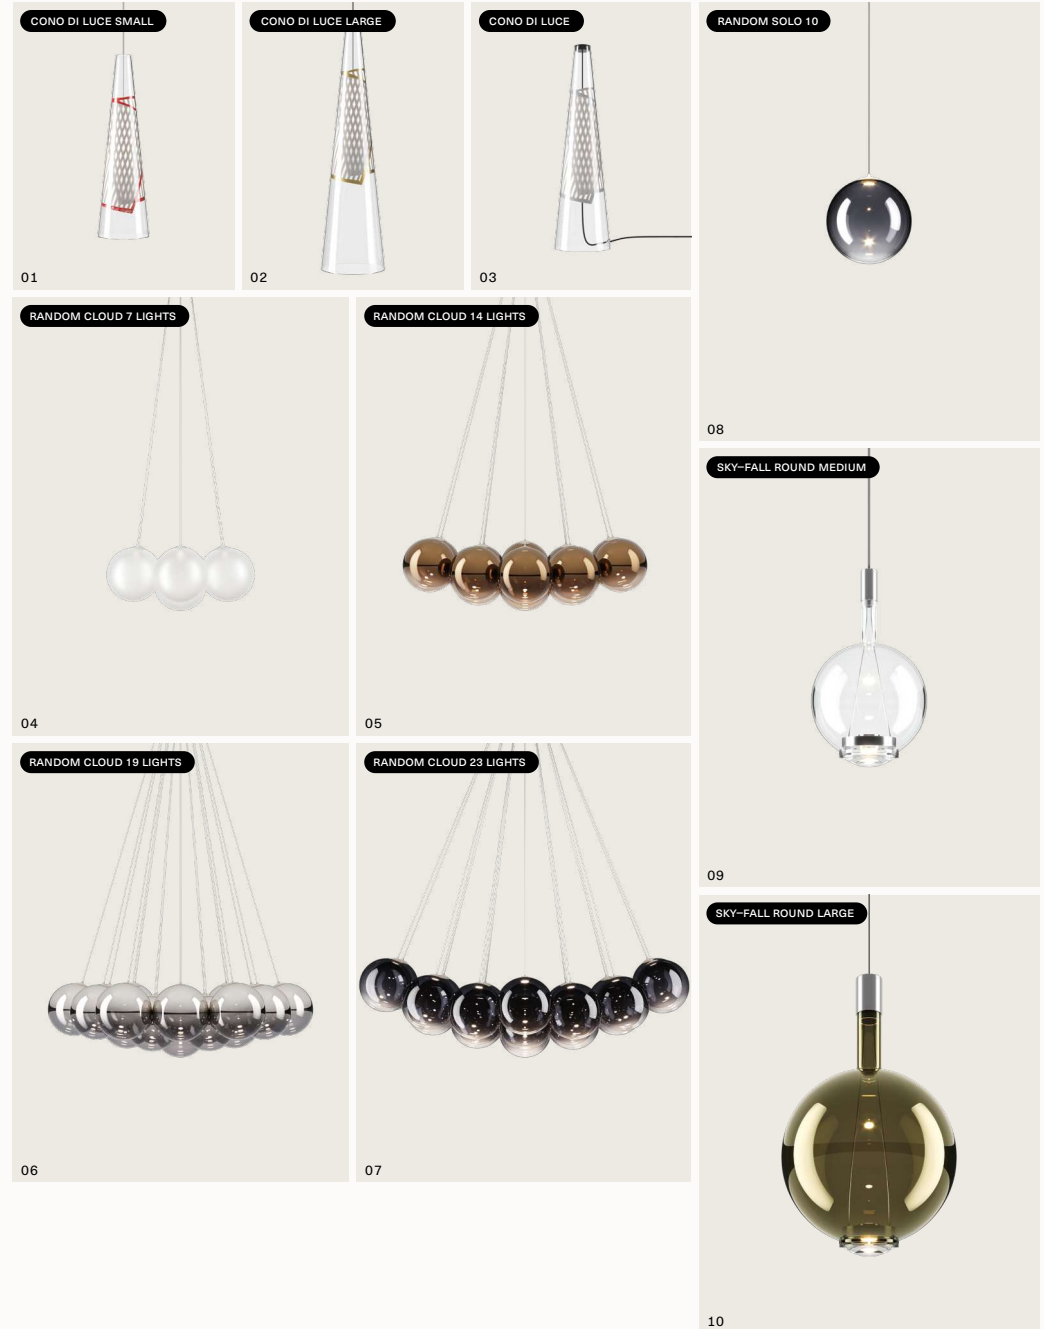

“For our *family*, light is a 70-year legacy.”