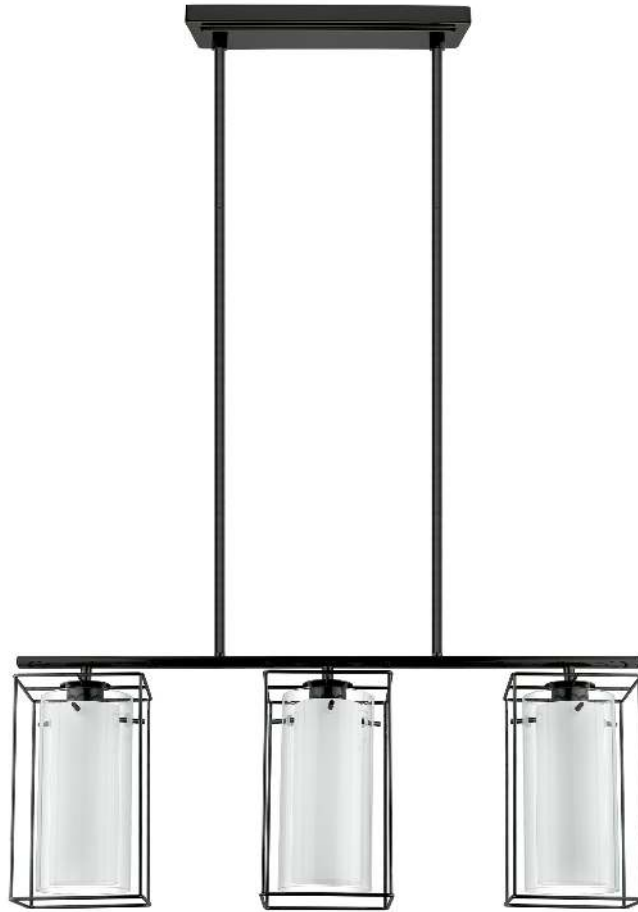

(B)

REF#	Model	Finish	Dimension	Canopy/Backplate/ Shade/Glass	Bulb	Glass/ Shade	Details
A	205296A	Structured Black	6"L x 6"W x 10 1/6"H Maximum Height - 69"	C - 5"L x 5"W x 1"H S - 4 3/8"L x 4 3/8"W x 8 1/4"H Rods - 2-12"L, 2-9"L, 2-6"	1 x 60W (M)	Clear	LED/Dimmer Compatible,
B	205297A	Structured Black	29 1/3"L x 6"W x 67 1/2"H Maximum Height - 67"	C - 12"L x 4"W x 1"H S - 4 3/8"L x 4 3/8"W x 8 1/4"H Rods - 2-12"L, 2-9"L, 2-6"	3 x 60W (M)	Clear	LED/Dimmer Compatible,

= Dimmable

= Wet/Outdoor

C = Canopy

S = Shade

BP = Back Plate

G = Glass

CI = Canopy Inside

CO = Canopy Outside

IG/OG = Inner/Outer Glass