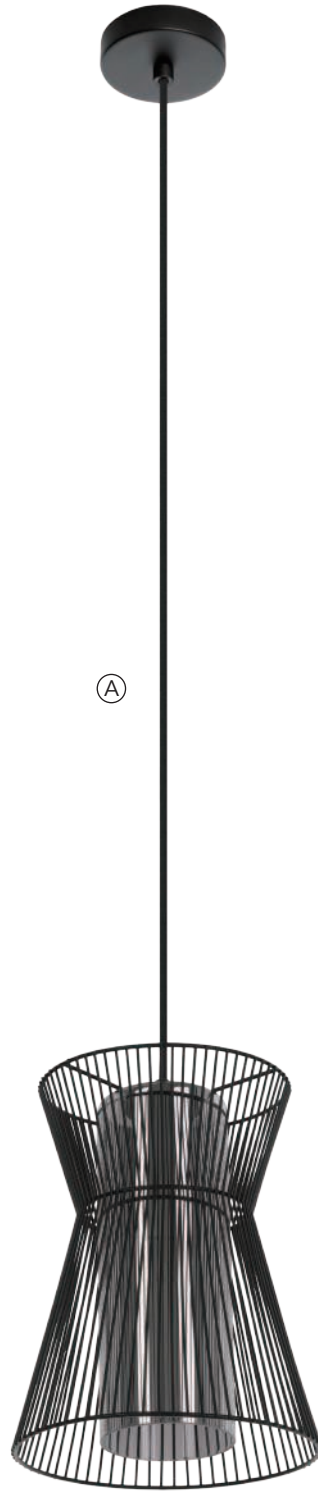

REF#	Model	Finish	Dimension	Canopy/Backplate/ Shade/Glass	Bulb	Glass/Shade	Details
A	99633A	Structured Black	9"L x 9"W x 72"H Max Height: 85"	C - 4 1/2"L x 4 1/2"W x 1"H S - 9"L x 9"W x 11 1/2"H G - 6"L x 6"W x 11"H	1 x 40W (M)	Black Transparent Smoked Glass	LED/Dimmer Compatible, Adjustable Hanging length

= Dimmable

= Wet/Outdoor

C = Canopy

S = Shade

BP = Back Plate

G = Glass

CI = Canopy Inside

CO = Canopy Outside

IG/OG = Inner/Outer Glass