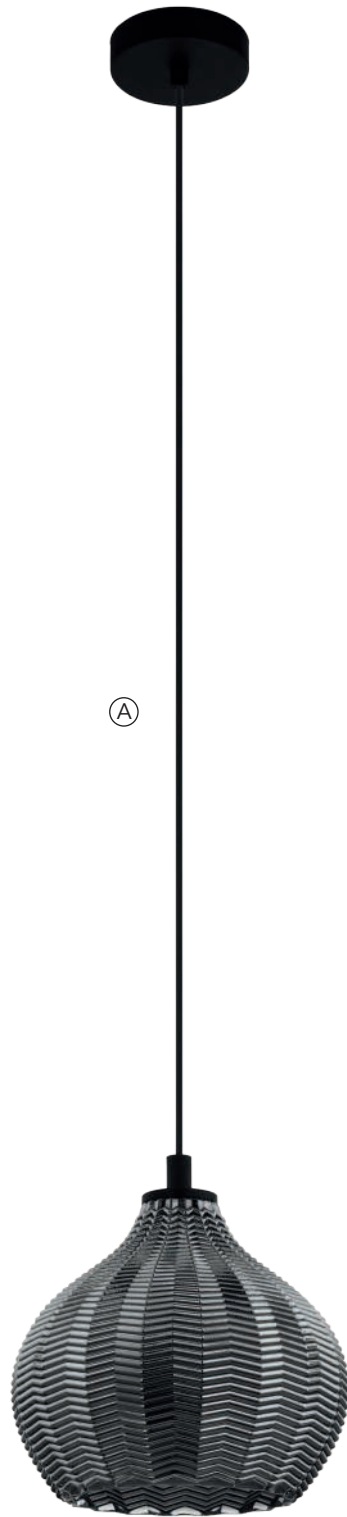

REF#	Model	Finish	Dimension	Canopy/Backplate/ Shade/Glass	Bulb	Glass/Shade	Details
A	43576A	Structured Black	9"L x 9"W x 72"H Max Height: 82 1/2"	C - 4 1/2"L x 4 1/2"W x 1"H S - 9"L x 9"W x 8 1/4"H	1 x 60W (M)	Transparent Black Vaporized	LED/Dimmer Compatible, Adjustable Hanging length

= Dimmable

= Wet/Outdoor

C = Canopy

S = Shade

BP = Back Plate

G = Glass

CI = Canopy Inside

CO = Canopy Outside

IG/OG = Inner/Outer Glass