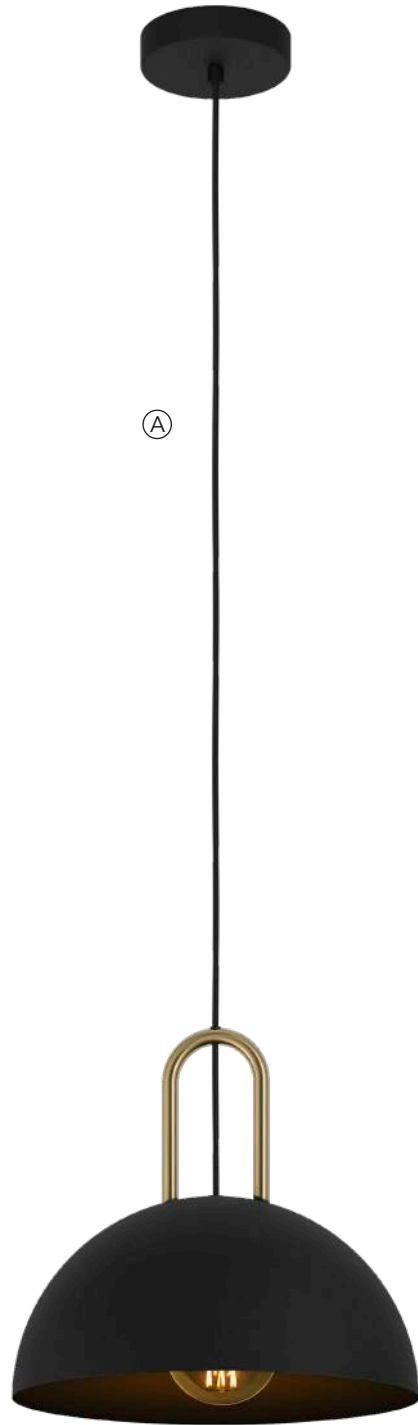

REF#	Model	Finish	Dimension	Canopy/Backplate/ Shade/Glass	Bulb	Glass/ Shade	Details
A	99693A	Structured Black/ Brushed Brass	13"L x 13"W x 72"H Maximum Height: 80 7/5"	C - 4 1/2"L x 4 1/2"W x 1"H S - 13"L x 13"W x 7"H	1 x 60W (M)	Metal	LED/Dimmer Compatible, Adjustable Hanging length

= Dimmable

= Wet/Outdoor

C = Canopy

S = Shade

BP = Back Plate

G = Glass

CI = Canopy Inside

CO = Canopy Outside

IG/OG = Inner/Outer Glass