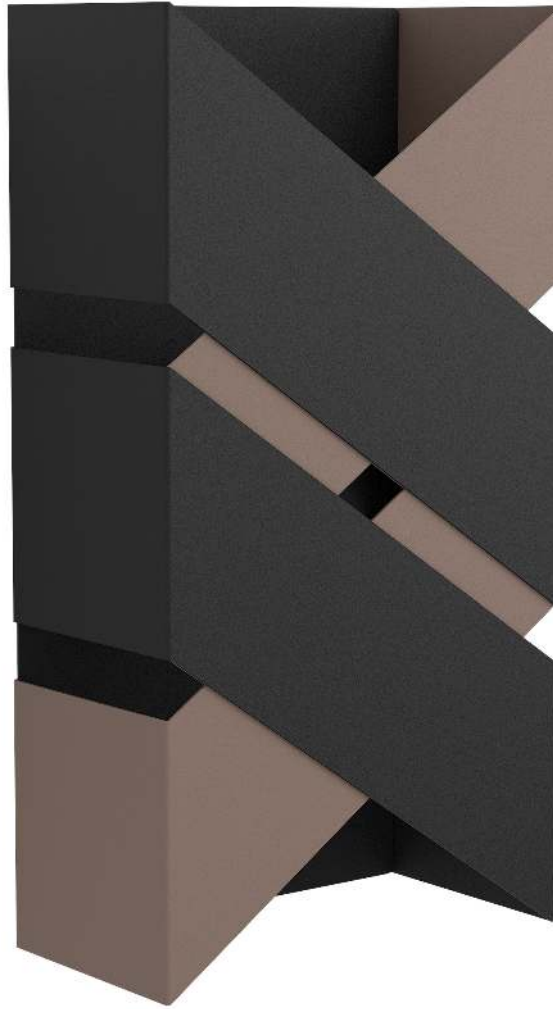

REF#	Model	Finish	Dimension	Canopy/Backplate/Shade/ Glass	Bulb	Glass/ Shade	Details
A	99689A	Structured Black and Mocha	5"L x 2"W x 9 3/8"H	BP: 4 3/8"L x 1"W x 4 3/8"H	2 x 2.5W (LED)	-	Integrated LED, 360L, 3000K, CRI - 80

= Dimmable

= Wet/Outdoor

C = Canopy

S = Shade

BP = Back Plate

G = Glass

CI = Canopy Inside

CO = Canopy Outside

IG/OG = Inner/Outer Glass