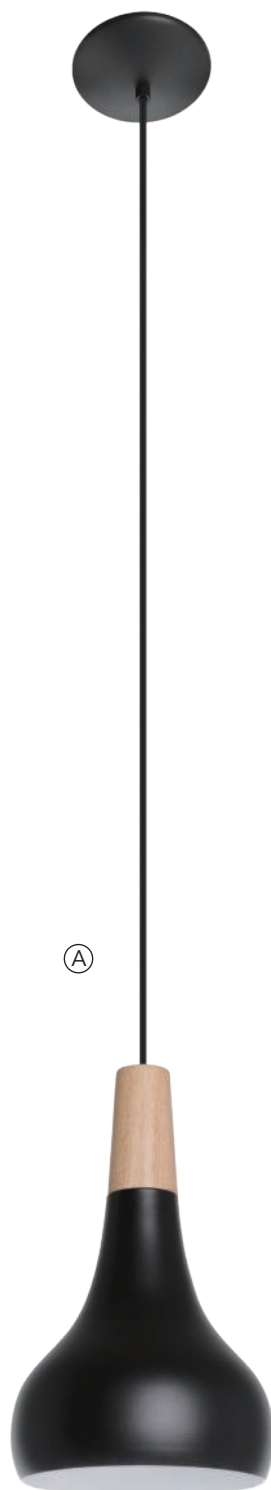

Ⓐ

REF#	Model	Finish	Dimension	Canopy/Backplate/ Shade/Glass	Bulb	Glass/Shade	Details
A	205154A	Structured Black/Wood Accent	7"L x 7"W x 72"H Maximum Height: 84 5/6"	C - 5"L x 5"W x 1 3/8"H S - 7"L x 7"W x 15 3/5"H	1 x 60W (M)	Structured Black/Shiny White	LED/Dimmer Compatible, Adjustable Hanging length

= Dimmable

= Wet/Outdoor

C = Canopy

S = Shade

BP = Back Plate

G = Glass

CI = Canopy Inside

CO = Canopy Outside

IG/OG = Inner/Outer Glass