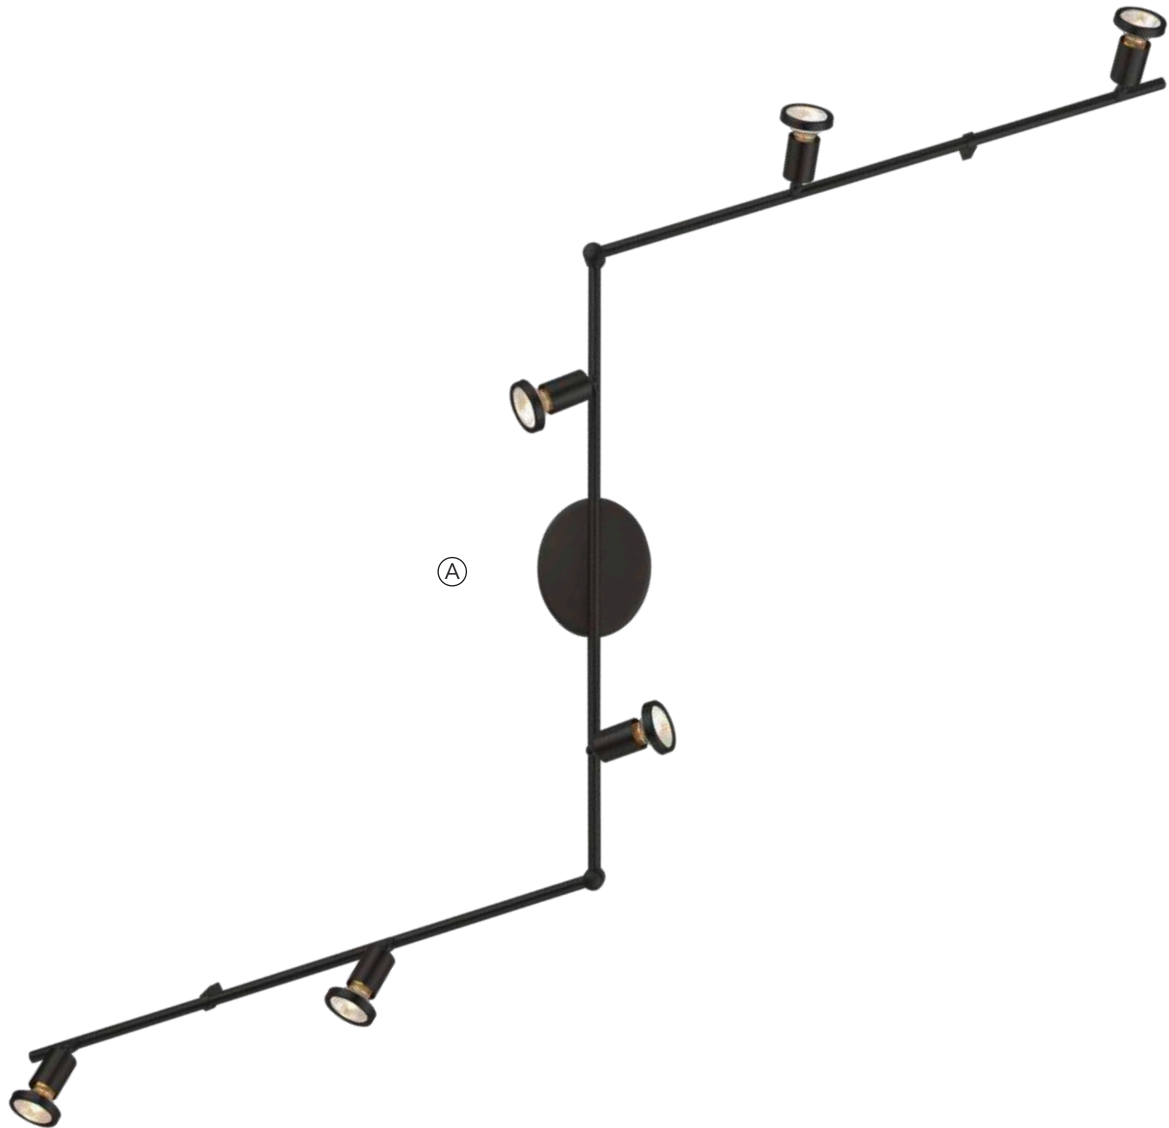

IG/OG = Inner/Outer Glass

REF#	Model	Finish	Dimension	Canopy/Backplate/Shade/ Glass	Bulb	Glass/ Shade	Details
A	98864A	Structured Black/ Brushed Bras	6 5/7"L x 6 5/7"W x 21"H	S - 6 3/8"L x 6 3/8"W x 6 1/2"H Base - 6 5/7"D x 5/8"H	1 x 60 (M)	Structured Black/White	52" Cord, On/Off Switch, Dimmer/LED Compatible, Adjustable Shade & Arms

= Dimmable

= Wet/Outdoor

C = Canopy

S = Shade

BP = Back Plate

G = Glass

CI = Canopy Inside

CO = Canopy Outside

IG/OG = Inner/Outer Glass

REF#	Model	Finish	Dimension	Canopy/Backplate/ Shade/Glass	Bulb	Details
A	205387A	Structured Black	74 3/8" L x 5" W x 4 3/8" H	C: 5" L x 5" W x 1" H	6 x 10W (GU10)	LED/Dimmer compatible, Adjustable arms and lamp heads, Can be mounted on wall or ceiling

IG/OG = Inner/Outer Glass

REF#	Model	Finish	Dimension	Canopy/Backplate/Shade/Glass	Bulb	Glass/ Shade	Details
A	201735A	Satin Nickel/ Chrome	23 5/8"L x 4 3/8"W x 5 3/8"H	C - 16 7/8"L x 4 3/8"W x 1 5/8"H S - 2 1/2"L x 2 1/2"W x 2 1/2"H	4 x 4.4W (LED)	-	Adjustable lamp heads, LED Integrated, 1760L, 3000K, CRI - 80 