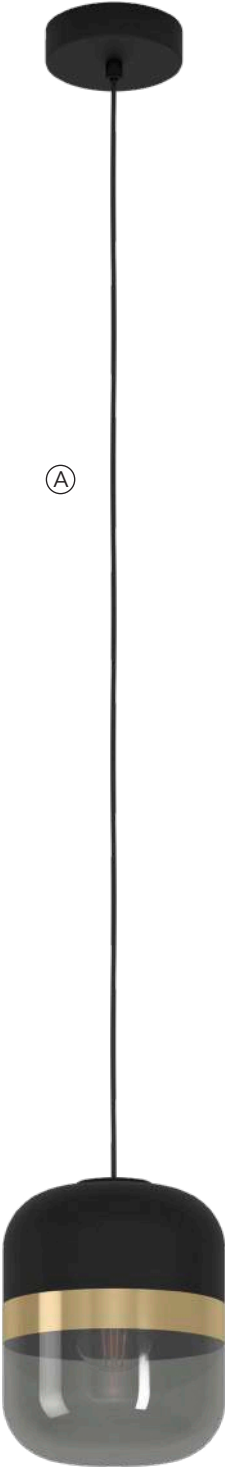

REF#	Model	Finish	Dimension	Canopy/Backplate/ Shade/Glass	Bulb	Glass/Shade	Details
A	39918A	Black/ Gold Accent	6 5/7"L x 6 5/7"W x 72"H Maximum Height: 82 3/8"	C - 4 1/2"L x 4 1/2"W x 1"H S - 6 5/7"L x 6 5/7"W x 8"H	1 x 40W (M)	Black/Gold Accent/ Transparent smoked	LED/Dimmer Compatible, Adjustable Hanging length,

= Dimmable = Wet/Outdoor **C** = Canopy **S** = Shade **BP** = Back Plate **G** = Glass **CI** = Canopy Inside **CO** = Canopy Outside **IG/OG** = Inner/Outer Glass