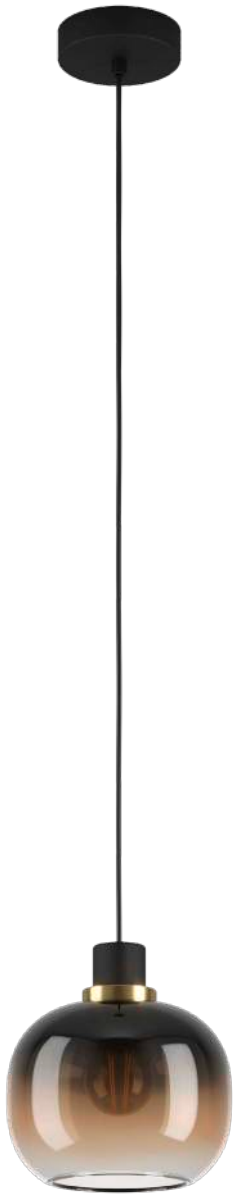

(A)

REF#	Model	Finish	Dimension	Canopy/Backplate/ Shade/Glass	Bulb	Glass/ Shade	Details
A	99614A	Structured Black	7 5/9"L x 7 5/9"W x 72"H Maximum Height: 82"	C - 4 1/2" L x 4 1/2" W x 1" H S - 7 5/9" L x 7 5/9" W x 6" H	1 x 40W (M)	Vaporized Amber	LED/Dimmer Compatible, Adjustable Hanging Length,
B	99616A	Structured Black	7 5/9"L x 7 5/9"W x 72"H Maximum Height: 82"	C - 4 1/2" L x 4 1/2" W x 1" H S - 7 5/9" L x 7 5/9" W x 6" H	1 x 40W (M)	Vaporized Black	LED/Dimmer Compatible, Adjustable Hanging Length,

= Dimmable

= Wet/Outdoor

C = Canopy

S = Shade

BP = Back Plate

G = Glass

CI = Canopy Inside

CO = Canopy Outside

IG/OG = Inner/Outer Glass