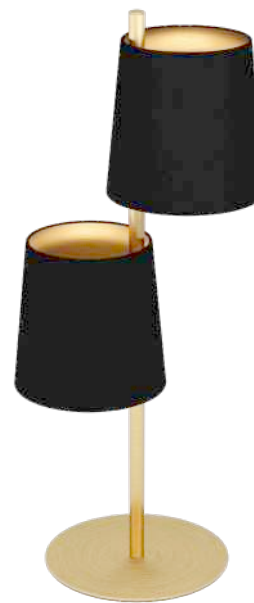

IG/OG = Inner/Outer Glass

Ⓐ

REF#	Model	Finish	Dimension	Canopy/Backplate/Shade/ Glass	Bulb	Glass/Shade	Details
A	201772A	Polished Chrome	25 1/8"L x 5 7/8"H x 6 5/8"E	BP - 25 1/8"L x 1"W x 4 1/2"H S - 4 3/8"L x 4 3/8"W x 3 3/8"H	3 x 40W (G9)	Clear Glass/ Crystals	

 = Dimmable  = Wet/Outdoor **C** = Canopy **S** = Shade **BP** = Back Plate **G** = Glass **CI** = Canopy Inside **CO** = Canopy Outside **IG/OG** = Inner/Outer Glass

Ⓐ

Ⓑ

REF#	Model	Finish	Dimension	Canopy/ Backplate/Shade/Glass	Bulb	Glass/ Shade	Details
A	205128A	Chrome	27 1/2"L x 4 3/8"W x 5"H	BP - 13 3/8" L x 1 1/2" W x 3" H S - 27 1/2" L x 1 1/2" W x 4 3/8" H	1 x 24.5W (LED)	White	Integrated LED, 2230LM, 3000K, 3500K, 4000K, Adjustable Kelvins, CRI - 90, 
B	205129A	Matte Black	27 1/2"L x 4 3/8"W x 5"H	BP - 13 3/8" L x 1 1/2" W x 3" H S - 27 1/2" L x 1 1/2" W x 4 3/8" H	1 x 24.5W (LED)	White	Integrated LED, 2230LM, 3000K, 3500K, 4000K, Adjustable Kelvins, CRI - 90, 

= Dimmable

= Wet/Outdoor

C = Canopy

S = Shade

BP = Back Plate

G = Glass

CI = Canopy Inside

CO = Canopy Outside

IG/OG = Inner/Outer Glass

(A)

(B)

REF#	Model	Finish	Dimension	Canopy/ Backplate/Shade/Glass	Bulb	Glass/Shade	Details
A	205302A	Brushed Brass	11 7/8"L x 11 7/8"W x 65 3/4"H	S - 7" L x 7" W x 7" H Base - 11 7/8" D x 1 1/8" H	3 x 60W (M)	Black Exterior/ Gold Interior	Foot Switch, 52" Black cord, LED Compatible
B	205301A	Brushed Brass	8 2/3"L x 8 2/3"W x 23 5/6"H	S - 6 3/8" L x 6 3/8" W x 6 3/8" H Base - 6 5/8" D x 1/8" H	2 x 60W (M)	Black Exterior/ Gold Interior	On/Off Switch, 52" Black cord, LED Compatible