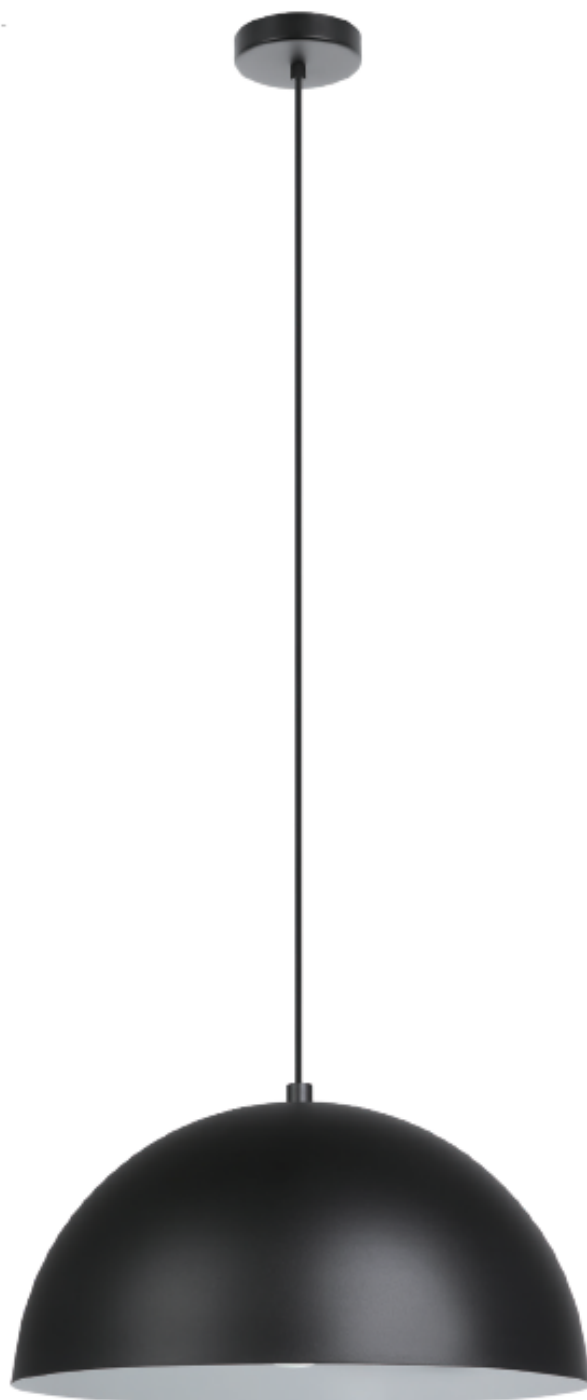

New Products

2 0 2 2

(A)

(B)

(C)

REF#	Model	Finish	Dimension	Canopy/Backplate/Shade/ Glass	Bulb	Glass/ Shade	Details
A	43643A	Matte Black	9"L x 9"L x 72" H Max Height: 83 1/2"	C: 4 1/2"L x 4 1/2"W x 1"H S: 9"L x 9"L x 9 3/8" H	1 x 60W (M)	-	Adjustable hanging length, LED/Dimmer Compatible, Dimmer not included, 
B	43645A	Matte Black	5 3/4"L x 7 5/8"W x 8 1/8"H	BP: 4 3/8"L x 1"W x 4 3/8"H S: 5 5/7"L x 5 5/7"W x 8"H	1 x 60W (M)	-	LED/Dimmer Compatible, Dimmer not included, 
C	43646A	Matte Black	5 1/8"L x 7 1/2"W x 19 7/8" H	Base: 5 1/8"L x 7 1/2"W x 1 1/2"H S: 5 3/4"L x 5 3/4"L x 6 1/2" H	1 x 60W (M)	-	52" black cord, On/Off switch

 = Dimmable  = Wet/Outdoor **C** = Canopy **S** = Shade **BP** = Back Plate **G** = Glass **CI** = Canopy Inside **CO** = Canopy Outside **IG/OG** = Inner/Outer Glass

Ⓐ

Ⓑ

REF#	Model	Finish	Dimension	Canopy/Backplate/Shade/ Glass	Bulb	Glass/ Shade	Details
A	99591A	Brushed Brass	8 5/8"L x 8 5/8"L x 72"H Max Height: 81 1/8"	C: 4 1/2"L x 4 1/2"W x 1"H S: 8 5/8"L x 8 5/8"L x 7 1/4" H	1 x 40W (M)	-	Adjustable hanging height, LED Compatible, Dimmer not included, 
B	99592A	Brushed Brass	31 1/2"L x 4 3/8"W x 72"H Max Height: 81 3/8"	C: 31 1/2"L x 4 3/8"W x 1 1/8"H S: 8 5/8"L x 8 5/8"L x 7 1/4" H	3 x 40W (M)	-	Adjustable hanging height, LED Compatible, Dimmer not included, 

IG/OG = Inner/Outer Glass

REF#	Model	Finish	Dimension	Canopy/Backplate/ Shade/Glass	Bulb	Glass/Shade	Details
A	205292A	Structured Black	15"L x 15"W x 72"H Maximum Height - 82"	C - 4 1/2"L x 4 1/2"W x 1"H S - 15"L x 15"W x 7 1/2"H	1 x 60W (M)	Structured Black/ Matte White	LED/Dimmer compatible, Adjustable hanging height, 