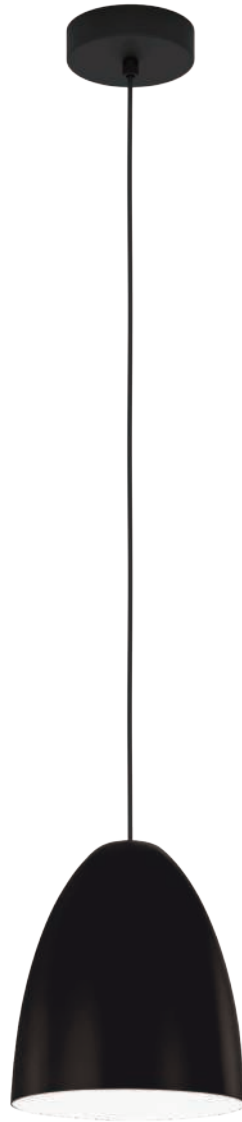

Ⓑ

REF#	Model	Finish	Dimension	Canopy/Backplate/ Shade/Glass	Bulb	Glass/ Shade	Details
A	205287A	Structured White/ Matte White	7 1/2"L x 7 1/2"W x 72"H Maximum Height: 82"	C - 4 1/2"L x 4 1/2"W x 1"H S - 7 1/2"L x 7 1/2"W x 9"H	1 x 60W (M)	-	LED/Dimmer Compatible. Adjustable Hanging Height
B	205418A	Matte Black/ Matte White	7 1/2"L x 7 1/2"W x 72"H Maximum Height: 82"	C - 4 1/2"L x 4 1/2"W x 1"H S - 7 1/2"L x 7 1/2"W x 9"H	1 x 60W (M)	-	LED/Dimmer Compatible. Adjustable Hanging Height

= Dimmable

= Wet/Outdoor

C = Canopy

S = Shade

BP = Back Plate

G = Glass

CI = Canopy Inside

CO = Canopy Outside

IG/OG = Inner/Outer Glass