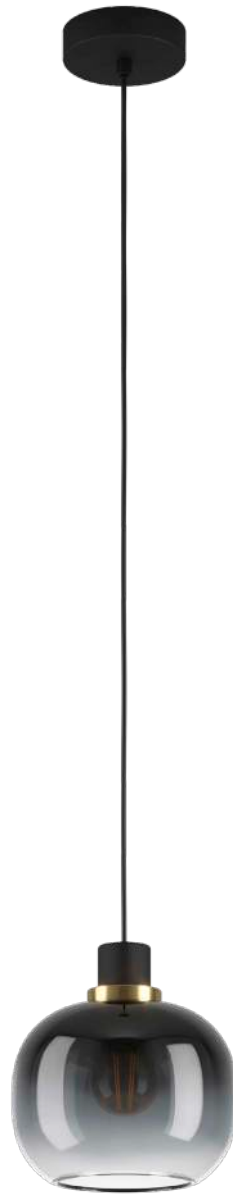

(B)

REF#	Model	Finish	Dimension	Canopy/Backplate/ Shade/Glass	Bulb	Glass/ Shade	Details
A	99614A	Structured Black	7 5/9"L x 7 5/9"W x 72"H Maximum Height: 82"	C - 4 1/2" L x 4 1/2" W x 1" H S - 7 5/9" L x 7 5/9" W x 6" H	1 x 40W (M)	Vaporized Amber	LED/Dimmer Compatible, Adjustable Hanging Length,
B	99616A	Structured Black	7 5/9"L x 7 5/9"W x 72"H Maximum Height: 82"	C - 4 1/2" L x 4 1/2" W x 1" H S - 7 5/9" L x 7 5/9" W x 6" H	1 x 40W (M)	Vaporized Black	LED/Dimmer Compatible, Adjustable Hanging Length,

= Dimmable

= Wet/Outdoor

C = Canopy

S = Shade

BP = Back Plate

G = Glass

CI = Canopy Inside

CO = Canopy Outside

IG/OG = Inner/Outer Glass