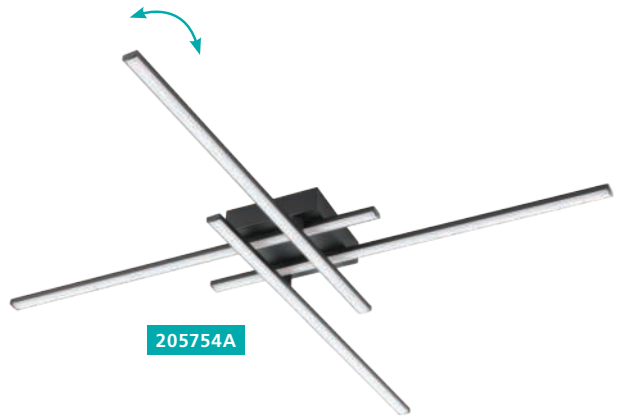

205754A

205747A PALMA

Finish / Fini: Oak Veneer & Black /
Placage de chêne et noir

Diffuser / Diffuseur: White Acrylic / Acrylique blanc

Wattage: 24W LED (Integrated / Intégré)

Lumens: 2 x 1700 (3400) **Kelvin:** 3000K **CRI:** >80
Dimmable / Luminosité variable

Canopy / Canopée:

1 1/4" (32 mm) x Ø 8 5/8" (220 mm)

L: 23 1/2" (597 mm)

W: 15 3/4" (400 mm)

H: 2 3/4" (69 mm)

LED

205749A PALMA

Finish / Fini: Black / Noir

Diffuser / Diffuseur: White Acrylic / Acrylique blanc

Wattage: 24W LED (Integrated / Intégré)

Lumens: 2 x 1700 (3400) **Kelvin:** 3000K **CRI:** >80
Dimmable / Luminosité variable

Canopy / Canopée:

1 1/4" (32 mm) x Ø 8 5/8" (220 mm)

L: 23 1/2" (597 mm)

W: 15 3/4" (400 mm)

H: 2 3/4" (69 mm)

LED

205754A LAPIZ

Finish / Fini: Black / Noir

Diffuser / Diffuseur: White Acrylic / Acrylique blanc

Wattage: 24W LED (Integrated / Intégré)

Lumens: 4 x 900 (3600) **Kelvin:** 3000K **CRI:** >80
Dimmable / Luminosité variable

Canopy / Canopée:

4 3/4" (120 mm) x 4 3/4" (120 mm) x 1/4" (32 mm)

L: 29 7/8" (760 mm)

W: 29 7/8" (760 mm)

H: 2 3/8" (60 mm)

LED