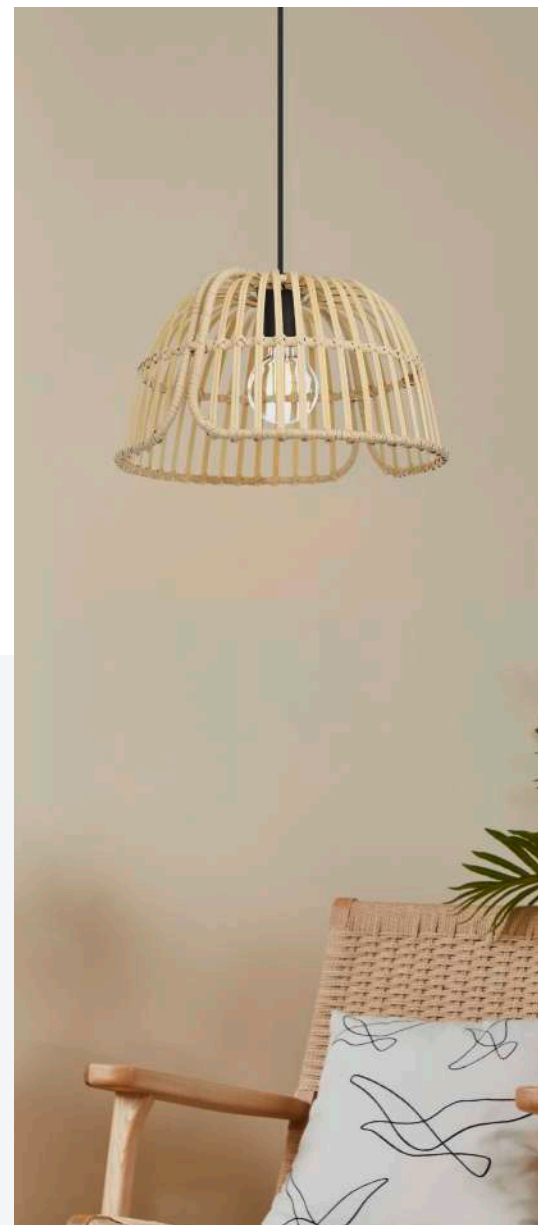

43873A GLYNEATH

Finish / Fini: Black / Noir
Shade / Abat-jour: Wood / Bois

Wattage: 1 x 60W E26 (Not Included / Non incluse)

Canopy / Canopée:
1" (25 mm) x Ø 4 1/2" (115 mm)

H: 8 7/8" (224 mm)
M-H: 82 3/8" (2091 mm) max.
Ø: 14 3/4" (374 mm)

43872A GLYNEATH

Finish / Fini: Black / Noir
Shade / Abat-jour: Wood / Bois

Wattage: 1 x 60W E26 (Not Included / Non incluse)

Canopy / Canopée:
1" (25 mm) x Ø 4 1/2" (115 mm)

H: 9 1/4" (235 mm)
Ø: 14 3/4" (374 mm)