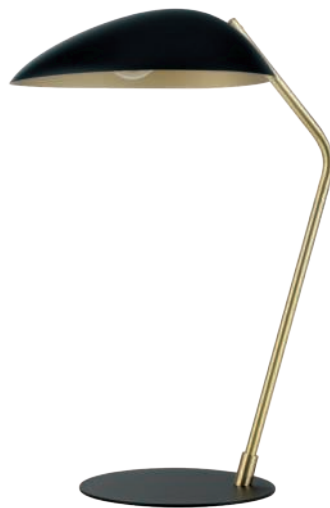

Wattage: 24.5W LED (Integrated / Intégré)

Lumens: 10 x 280 (2800) **Kelvin:** 3000K

Dimmable / Luminosité variable

Canopy / Canopée:

1 3/8" (36 mm) x Ø 20 7/8" (530 mm)

H: 6 7/8" (174 mm)

M-H: 94 1/2" (2400 mm) max.

Shade / Abat-jour: Black & Gold Metal / Métal noir et or

Wattage: 1 x 10W LED E26 (Not Included / Non incluse)

Canopy / Canopée:

1" (25 mm) x Ø 4 1/2" (115 mm)

L: 9 1/4" (235 mm)

W: 14 5/8" (371 mm)

H: 13 3/4" (350 mm)

205764A

205765A

205766A

205764A LINDMOOR

Finish / Fini: Black & Brushed Brass / Noir et laiton brossé

Shade / Abat-jour: Black & Gold Metal / Métal noir et or

Wattage: 3 x 10W LED E26 (Not Included / Non incluses)