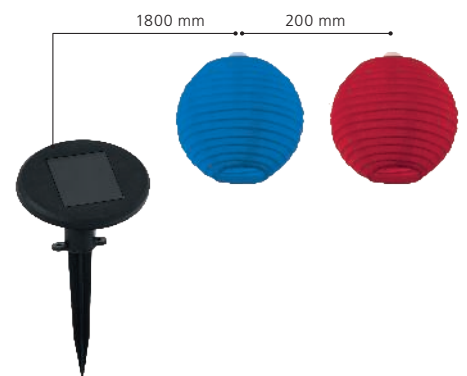

48497

solar light; plastic, black / rice paper, white
Solarleuchte; Kunststoff, schwarz / Reispapier, weiss
luminaire solaire; plastique, noir / papier de riz, blanc

L 4300, Ø 70, ET 105

LED
warm WHITE
ACCU
AA, Ni-Mh
300mAh

6 - 8h

9 002759 484972

47339

solar light; plastic, black / fabric, coloured
Solarleuchte; Kunststoff, schwarz / Textil, bunt
luminaire solaire; plastique, noir / tissu, coloré

L 4300, Ø 70, ET 105

LED
warm WHITE
ACCU
AA, Ni-Mh
300mAh

6 - 8h

9 002759 473396