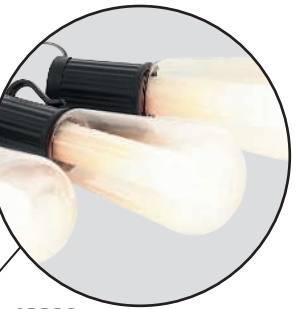

AA,  
 Ni-Mh

600mAh

B 140

9 002759 488840

48829

LED

48829

This solar luminaire offers flashing light (flickering effect).