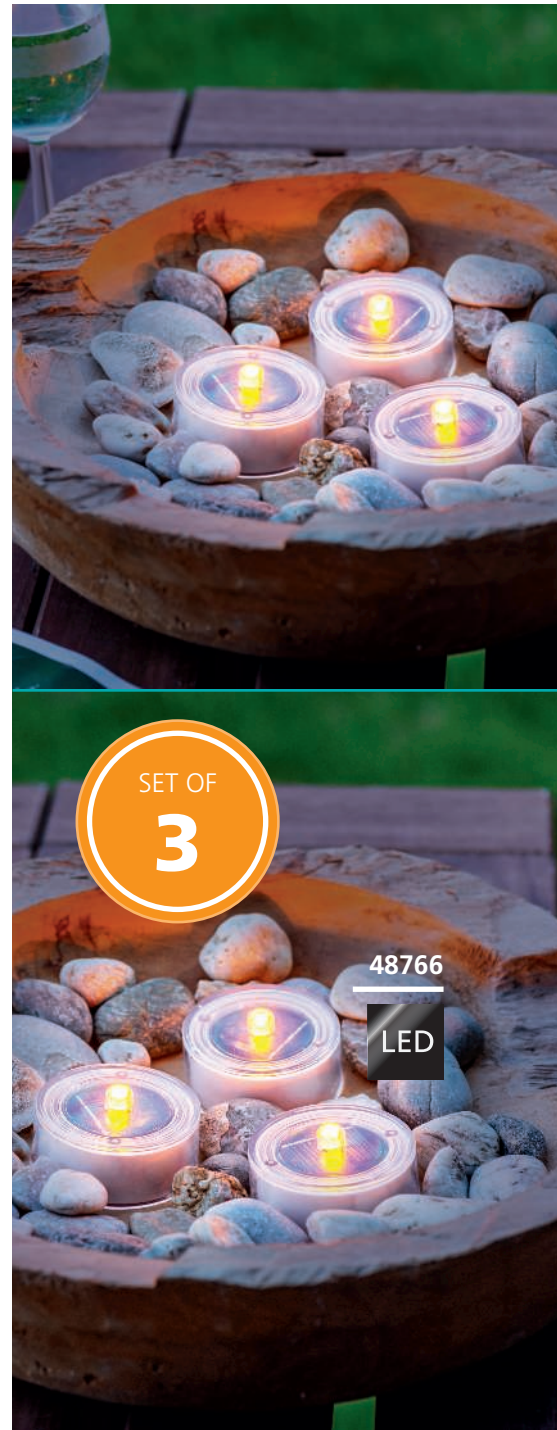

SET OF

3

48766

LED

48906

candle; plastic, beige
Kerze; Kunststoff, beige
candle; plastique, beige

H 150, Ø 100

LED

warm WHITE

5x
0,025W

9 002759 489069

H 75

H 150

Ø 100

Ø 100

Ø 100

48894

solar light; plastic, black / glass, clear
Solarleuchte; Kunststoff, schwarz / Glas, klar
luminaire solaire; plastique, noir / verre, transparent

H 140, Ø 85

LED

warm WHITE

1x 0,03W

AA,
Ni-Mh

300mAh

6h

9 002759 488949

H 140

Ø 85

48766

solar light; plastic, white
Solarleuchte; Kunststoff, weiss
luminaire solaire; plastique, blanc

H 30, Ø 50

LED

warm WHITE

3x 0,04W

2,3AAA,
Ni-Mh

200mAh

8h

10

9 002759 487669

H 30

Ø 50