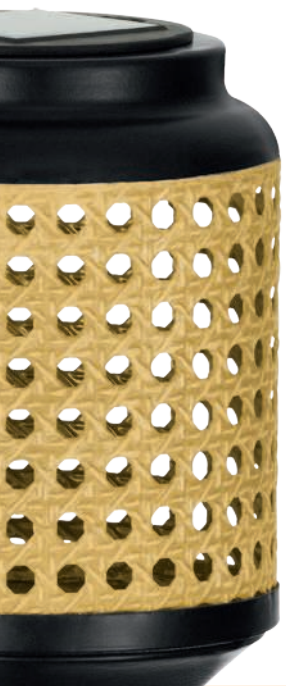

L 170

H 700

9 002759 487836

DESIGN  
HIGHLIGHT  
DETAIL

48978  
LED

48929  
LED

48971  
LED

**48978**  
solar light; steel, black, brown  
Solarleuchte; Stahl, schwarz, braun  
luminaire solaire; acier, noir, marron