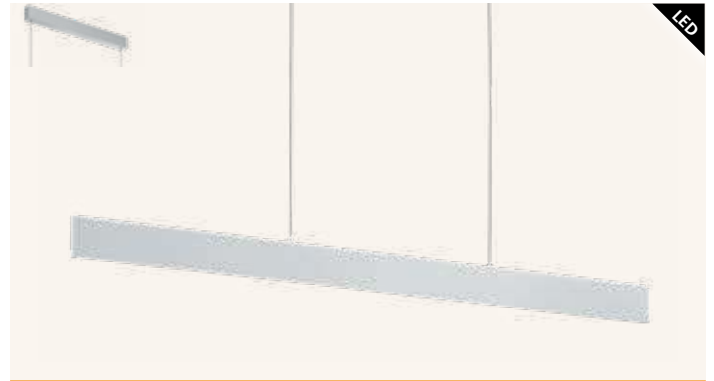

204583 CLIMENE

pendant luminaire; aluminium, brushed aluminium

3000K | 4000K | 5000K

L 1800, B 45, W 15, H 2500

LED 23 W DOWN	TRI COLOUR 2800lm/ 3300lm/ 3000lm	LED 11W UP	TRI COLOUR 1300lm/ 1500lm/ 1400lm
		DIP DIP SWITCH	

Canopy Width: 45mm
Pendant Width: 15mm