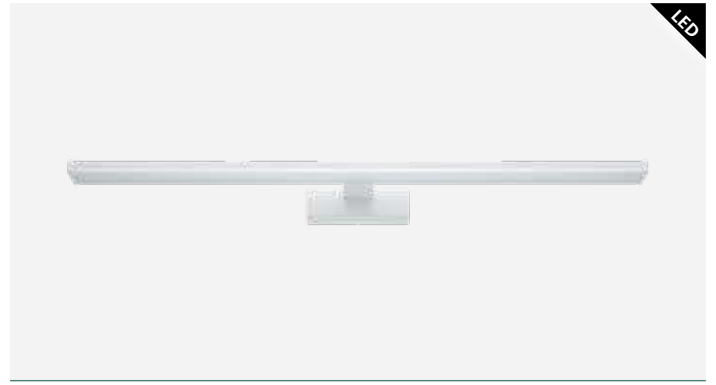

L 1200, H 40, A 120

5
YEARS
WARRANTY

203424 PANDELLA 1

mirror luminaire; aluminium, plastic, white / plastic, white

L 600, H 40, A 120

5
YEAR
WARRANTY

203425 PANDELLA 1

mirror luminaire; aluminium, plastic, white / plastic, white