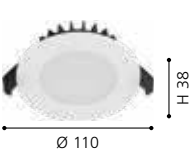

LED

203907N ROYSTAR

recessed luminaire; plastic, aluminium, white recessed face

3000K | 4000K | 5000K

H 43, Ø 110

LED 12 W	TRI COLOUR 900lm/ 1000lm/ 950lm	100°	Ø 90mm
IP 44	IC-4	600mm	DIP SWITCH

Approved Dimmers:
Diginet MEDM
Clipsal 32ELEDM