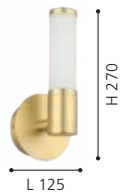

5 YEAR WARRANTY