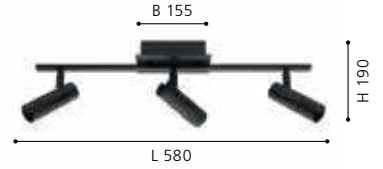

5 YEAR WARRANTY