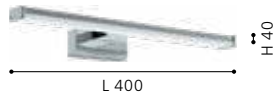

96064 PANDELLA 1

mirror luminaire; aluminium, plastic, chrome, silver / plastic, white

L 400, H 40, A 120

7.4W 900lm

96065 PANDELLA 1

mirror luminaire; aluminium, plastic, chrome, silver / plastic, white

L 600, H 40, A 120

11W 1350lm

96066 PANDELLA 1

mirror luminaire; aluminium, plastic, chrome, silver / plastic, white

L 780, H 40, A 120

14W 1700lm

203939 PANDELLA 1

mirror luminaire; aluminium, plastic, chrome / plastic, white

L 1200, H 40, A 120

14W 1700lm