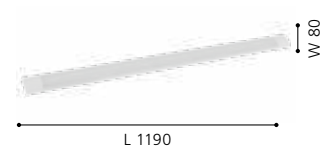

204765 LANKY

LED batten; plastic, white / plastic, white

3000K | 4000K | 5000K

L 1190, W 120, H 42

LED

50W

TRI
COLOUR

4100lm/
5000lm/
4500lm

DIP

DIP
SWITCH

5
YEAR
WARRANTY