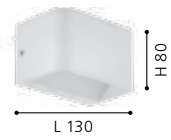

98421 SANIA 4

wall luminaire; aluminium, white

L 130, H 80, A 90