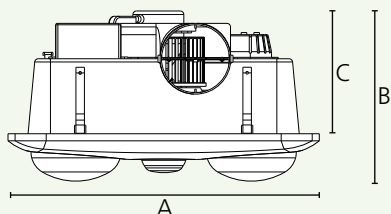

470 x 315
Cut Out

Dimensions

	mm	inches
A	500	19.7
B	213	8.4
C	206	8.1

Attention: Minimum ceiling cavity height of 250mm required for installation.

Airflow

Speed	max. Watts	m ³ /h	m ³ /h/W
1	55	550	10

204159