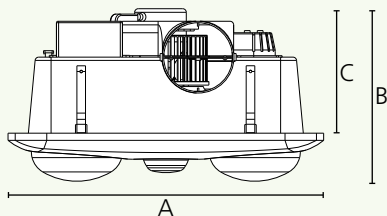

Ø 100 mm
1.5 m

260 m³/h

Included

3000K
R80

300 × 300
Cut Out

Dimensions

	mm	inches
A	398	15.7
B	232	9.1
C	168	6.6

Attention: Minimum ceiling cavity height of 250mm required for installation.