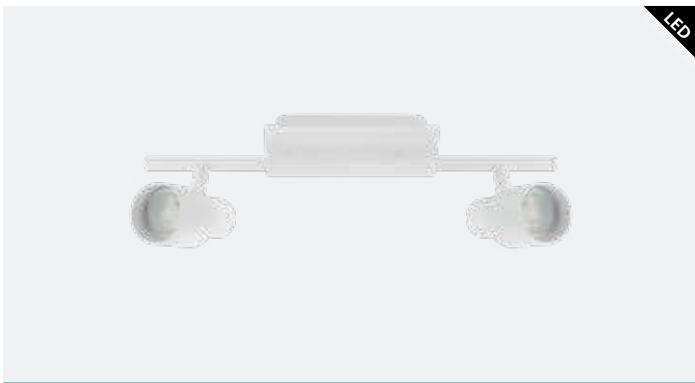

spot; steel, white

L 165, B 70

GU10 1x 5W
neutral WHITE 1x
400lm

LED

204334 DAVIDA 2

spot; steel, white

L 780, H 160, B 165

GU10 4x 5W
neutral WHITE 4x
400lm