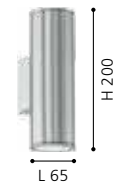

94107 RIGA

wall luminaire; stainless steel, stainless steel

L 65, H 200, A 95

94103