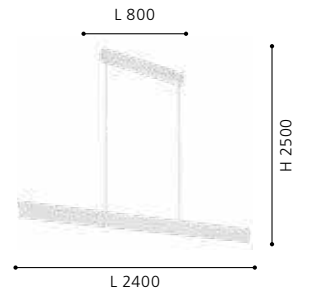

Canopy Width: 45mm
Pendant Width: 15mm

5
YEAR
WARRANTY