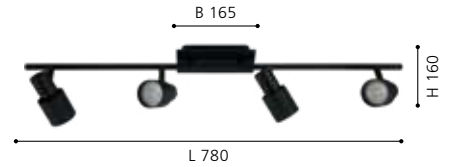

LED

204326 DAVIDA 2

spot; steel, black

L 165, B 70

- GU10
- 1x 5W
- neutral WHITE
- 1x 400lm

LED

204329 DAVIDA 2

spot; steel, black

L 780, H 160, B 165

- GU10
- 4x 5W
- neutral WHITE
- 4x 400lm

LED

204327 DAVIDA 2

spot; steel, black

L 390, H 160, B 165

- GU10
- 2x 5W
- neutral WHITE
- 2x 400lm

LED

204328 DAVIDA 2

spot; steel, black

L 580, H 160, B 165

- GU10
- 3x 5W
- neutral WHITE
- 3x 400lm