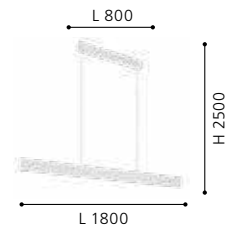

Canopy Width: 45mm
Pendant Width: 15mm

5
YEAR
WARRANTY

204584 CLIMENE

pendant luminaire; aluminium, brushed aluminium

3000K | 4000K | 5000K

L 2400, B 45, W 15, H 2500

LED 33W DOWN	TRI COLOUR 4100lm/ 4700lm/ 4400lm	LED 11W UP	TRI COLOUR 1350lm/ 1550lm/ 1450lm
		DIP DIP SWITCH	