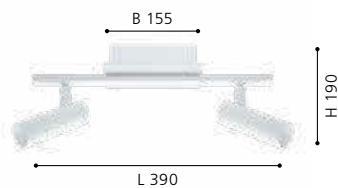

LED

202005 TOMARES

spot; aluminium, steel, white

L 390, H 190, B 155

LED

2x 5W

neutral
WHITE

2x
480lm