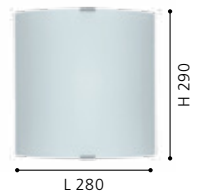

84028 GRAFIK

wall / ceiling luminaire; steel, silver / satin glass

L 180, H 210, A 85

E27

1x 60W

84026 GRAFIK

wall / ceiling luminaire; steel, silver / satin glass

L 280, H 290, A 90

E27

1x 60W

84028

85979N TROY 3

wall luminaire; steel, satin nickel / satin glass, white

L 180, H 250, A 75

E14

1x 60W