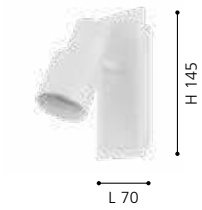

LED

204331 DAVIDA 2

spot; steel, white

L 165, B 70

GU10 1x 5W
neutral WHITE 1x
400lm

LED

204334 DAVIDA 2

spot; steel, white

L 780, H 160, B 165

GU10 4x 5W
neutral WHITE 4x
400lm

LED

204332 DAVIDA 2

spot; steel, white

L 390, H 160, B 165

GU10 2x 5W
neutral WHITE 2x
400lm

LED

204333 DAVIDA 2

spot; steel, white

L 580, H 160, B 165

GU10 3x 5W
neutral WHITE 3x
400lm