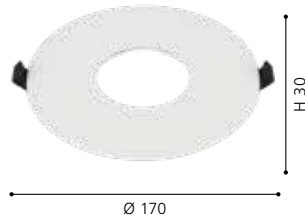

203903 EXTENSION PLATE

aluminium, white

203904 EXTENSION PLATE

aluminium, white

5

Ø 90-110mm

5

Ø 110-160mm