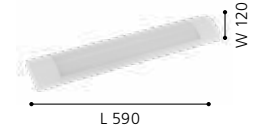

LED

204764 LANKY

LED batten; plastic, white / plastic, white

3000K | 4000K | 5000K

L 590, W 120, H 42

30W

2500lm/
3000lm/
2500lm

DIP
SWITCH