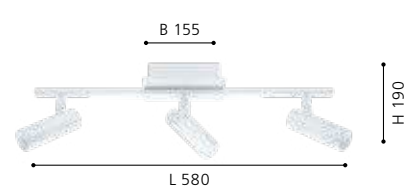

5
YEAR
WARRANTY