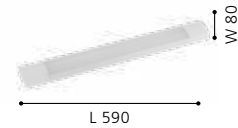

204762 LANKY

LED batten; plastic, white / plastic, white

3000K | 4000K | 5000K

L 590, W 80, H 36

20W

1700lm/
2000lm/
1800lm

DIP
SWITCH

WIDE
BODY
120mm