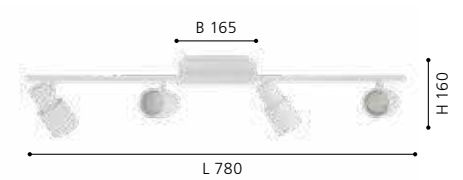

spot; steel, white

L 165, B 70

GU10 1x 5W
neutral WHITE 1x
400lm

LED

204334 DAVIDA 2

spot; steel, white

L 780, H 160, B 165

GU10 4x 5W
neutral WHITE 4x
400lm