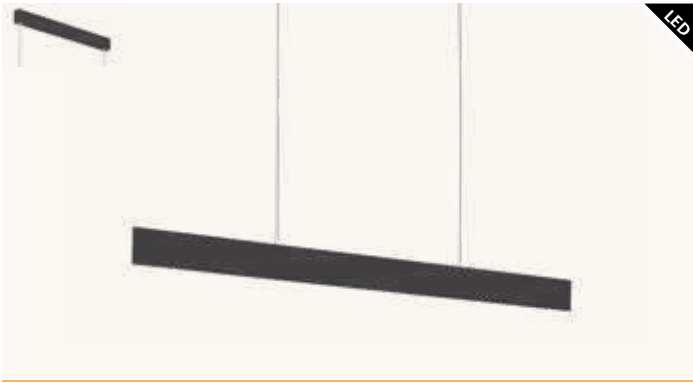

LED

204573 CLIMENE

pendant luminaire; aluminium, black

3000K | 4000K | 5000K

L 1180, B 50, W 15, H 1500

LED 21W DOWN	TRI COLOUR 2600lm/ 2900lm/ 2600lm	LED 8.4W UP	TRI COLOUR 1000lm/ 1100lm/ 1000lm
		DIP DIP SWITCH	

Canopy Width: 45mm
Pendant Width: 15mm

5
YEAR
WARRANTY