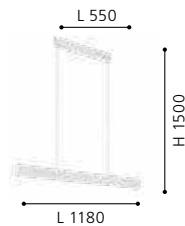

Canopy Width: 45mm
Pendant Width: 15mm

5
YEAR
WARRANTY