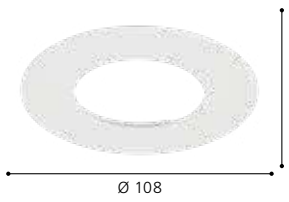

ROYSTAR INTERCHANGEABLE TRIMS

Change up your Roystar with optional coloured trims.
Simply twist off and twist on a range of fashion colours to suit your decor.
Available in flat, recessed, gimbal or extension plate options.

202629 FLAT