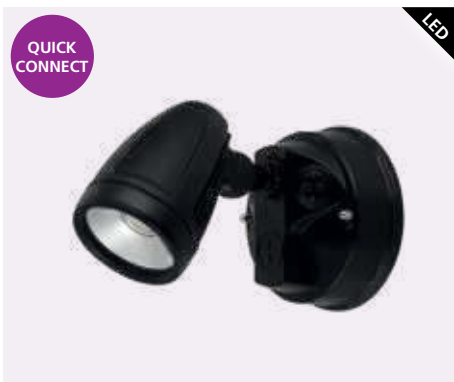

SECURITY & SENSORS

Safety and security are at the forefront of many people's minds. With the EGLO security & sensor range, you needn't look further for all-round solutions for security lighting.

204388 CHOPPER