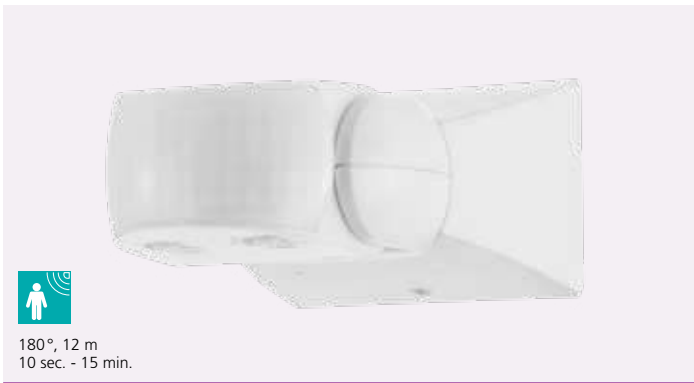

180°, 12 m
10 sec. - 15 min.

204524 DETECT ME

motion detector; plastic, white

max: 1200W incandescent
max: 300W fluorescent
max: 300W LED

L 80, H 50, A 115

manual
override

IP44

passive
infrared