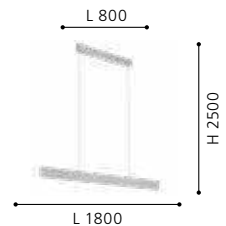

Canopy Width: 45mm
Pendant Width: 15mm

204583 CLIMENE

pendant luminaire; aluminium, brushed aluminium

3000K | 4000K | 5000K

L 1800, B 45, W 15, H 2500

LED 23 W DOWN	TRI COLOUR 2800lm/ 3300lm/ 3000lm	LED 11W UP	TRI COLOUR 1300lm/ 1500lm/ 1400lm
		DIP DIP SWITCH	