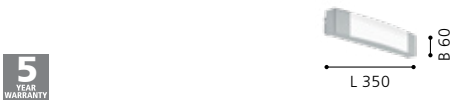

98193 SIDERNO

mirror luminaire; steel, chrome / plastic, satined

L 350, B 60, A 55

LED
8,3W
neutral WHITE
900lm
IP44

L 580, B 60, A 65

LED
16W
neutral WHITE
1700lm
IP44

L 900, B 60, A 75

LED
24W
neutral WHITE
2600lm
IP44