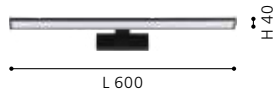

5
YEARS
WARRANTY

5
YEARS
WARRANTY