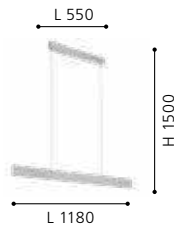

Canopy Width: 45mm
Pendant Width: 15mm

204582 CLIMENE

pendant luminaire; aluminium, brushed aluminium

3000K | 4000K | 5000K

L 1180, B 50, W 15, H 1500

LED 21 W DOWN	TRI COLOUR 2600lm/ 2900lm/ 2600lm	LED 8.4 W UP	TRI COLOUR 1000lm/ 1100lm/ 1000lm
		DIP DIP SWITCH	