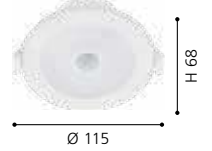

LED

203437N RIPPA

recessed luminaire; plastic, white

3000K | 4000K | 5000K

H 68, Ø 115

LED 9W	tunable WHITE 900lm/ 1000lm/ 950lm	100°		Ø90
IP 44	IC-4	800mm	DIP SWITCH	

Approved Dimmers:
Diginet MEDM
Clipsal 32ELEDM

LED

203438N RIPPA SENSOR

recessed luminaire; plastic, white

5000K

H 68, Ø 115

LED 9W	cool WHITE 750lm		100°	Ø90
IP 44	IC-4	800mm		

203437N