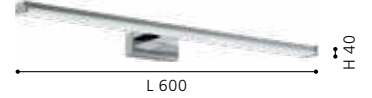

L 400, H 40, A 120

7.4W 900lm

96065 PANDELLA 1

mirror luminaire; aluminium, plastic, chrome, silver / plastic, white

L 600, H 40, A 120

11W 1350lm

96066 PANDELLA 1

mirror luminaire; aluminium, plastic, chrome, silver / plastic, white