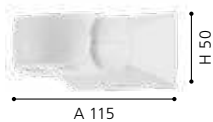

180°, 12 m
10 sec. - 15 min.

204525 DETECT ME

motion detector; plastic, black

max: 1200W incandescent
max: 300W fluorescent
max: 300W LED

L 80, H 50, A 115

manual
override

IP44

passive
infrared