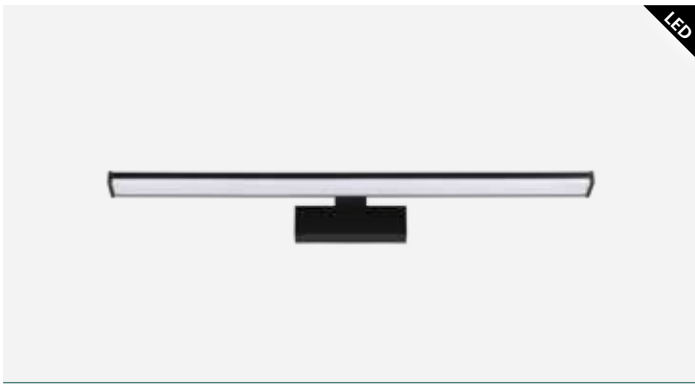

LED

202938 PANDELLA 1

mirror luminaire; aluminium, plastic, black / plastic, white

L 600, H 40, A 120