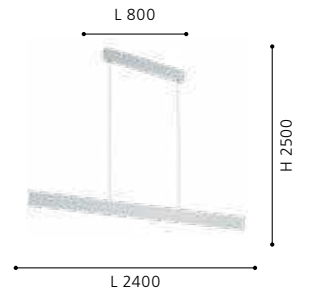

Canopy Width: 45mm
Pendant Width: 15mm

5
YEAR
WARRANTY

204584 CLIMENE

pendant luminaire; aluminium, brushed aluminium

3000K | 4000K | 5000K

L 2400, B 45, W 15, H 2500

LED 33W DOWN	TRI COLOUR 4100lm/ 4700lm/ 4400lm	LED 11W UP	TRI COLOUR 1350lm/ 1550lm/ 1450lm
		DIP DIP SWITCH	