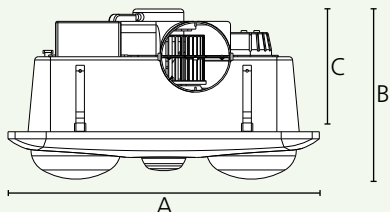

Included

13W

950lm

430 x 270
Cut Out

Dimensions

	mm	inches
A	480	18.9
B	260	10.2
C	202	8.0

Attention: Minimum ceiling cavity height of 250mm required for installation.

Airflow