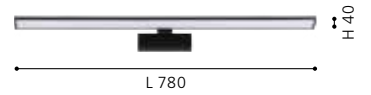

202939 PANDELLA 1

mirror luminaire; aluminium, plastic, black / plastic, white

L 780, H 40, A 120

5
YEARS
WARRANTY

5
YEARS
WARRANTY

LED

203937 PANDELLA 1

mirror luminaire; aluminium, plastic, black / plastic, white