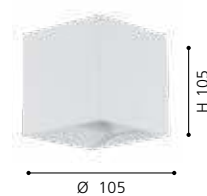

97242 CALPINO

wall luminaire; steel, black

H 105, Ø 105

2x 3.3W

2x
340lm

IP54

Adjustable
beam angle