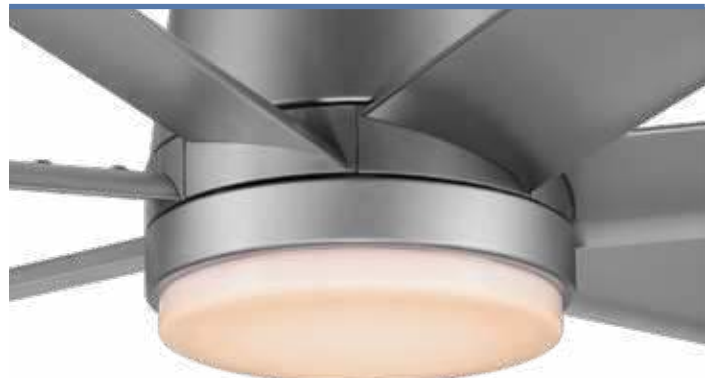

204809

steel, titanium / acrylic, opaque