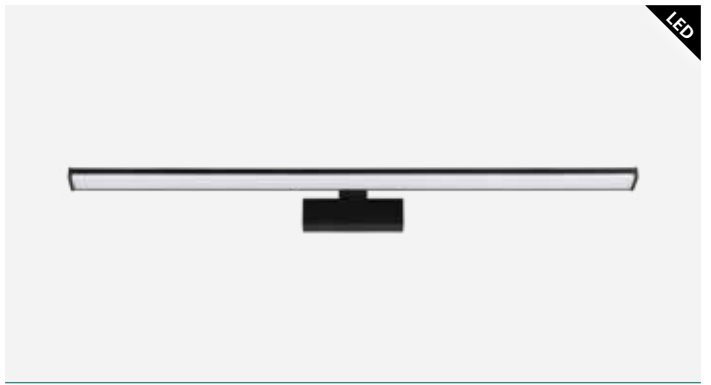

L 900, B 60, A 75

LED
24W
 neutral WHITE
2600lm
 IP44

97719

LED

202938 PANDELLA 1

mirror luminaire; aluminium, plastic, black / plastic, white

L 600, H 40, A 120

LED