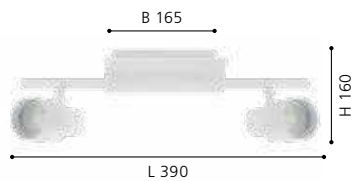

LED

204332 DAVIDA 2

spot; steel, white

L 390, H 160, B 165

GU10 2x 5W
neutral WHITE 2x
400lm

LED

204333 DAVIDA 2

spot; steel, white