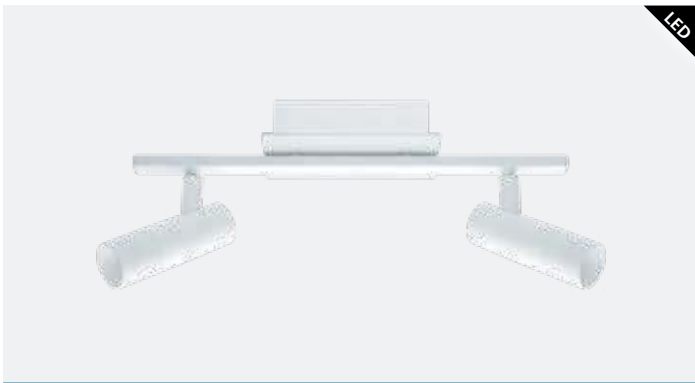

5
YEAR
WARRANTY

LED

202005 TOMARES

spot; aluminium, steel, white

L 390, H 190, B 155

LED

2x 5W

neutral
WHITE

2x
480lm