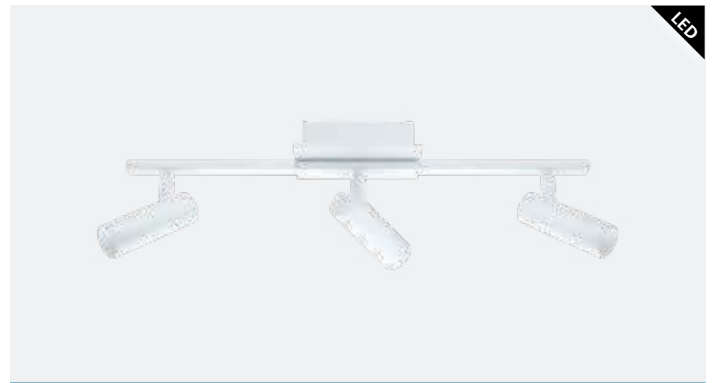

LED

202006 TOMARES

spot; aluminium, steel, white

L 580, H 190, B 155

LED

3x 5W

neutral
WHITE

3x
480lm