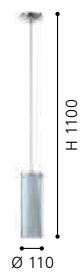

L 725, H 1100

E27 3x 60W

90304 PINTO NERO

pendant luminaire; steel, satin nickel / smoked glass, glass opal-matt, black-transparent

H 1100, Ø 110

E27 1x 60W

90305 PINTO NERO

pendant luminaire; steel, satin nickel / smoked glass, glass opal-matt, black-transparent