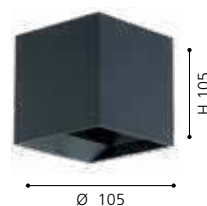

97241 CALPINO

wall luminaire; steel, white

H 105, Ø 105

2x 3.3W

2x
340lm

IP54

Adjustable
beam angle

97241

97242 CALPINO

wall luminaire; steel, black

H 105, Ø 105

2x 3.3W

2x
340lm

IP54

Adjustable
beam angle