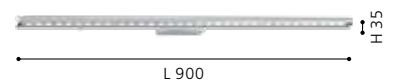

830lm

5
YEAR
WARRANTY

LED

202111 PALMERA 1

wall luminaire; steel, black / glass opal-matt

L 125, H 270, A 115

1x 4.5W 480lm IP44

5 YEAR WARRANTY