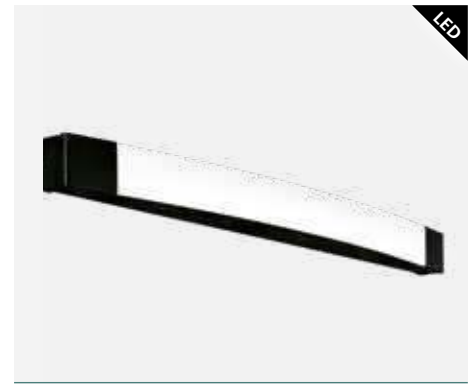

203705 SIDERNO

mirror luminaire; steel, black / plastic, satined

203706 SIDERNO

mirror luminaire; steel, black / plastic, satined

203707 SIDERNO

mirror luminaire; steel, black / plastic, satined

L 350, B 60, A 55