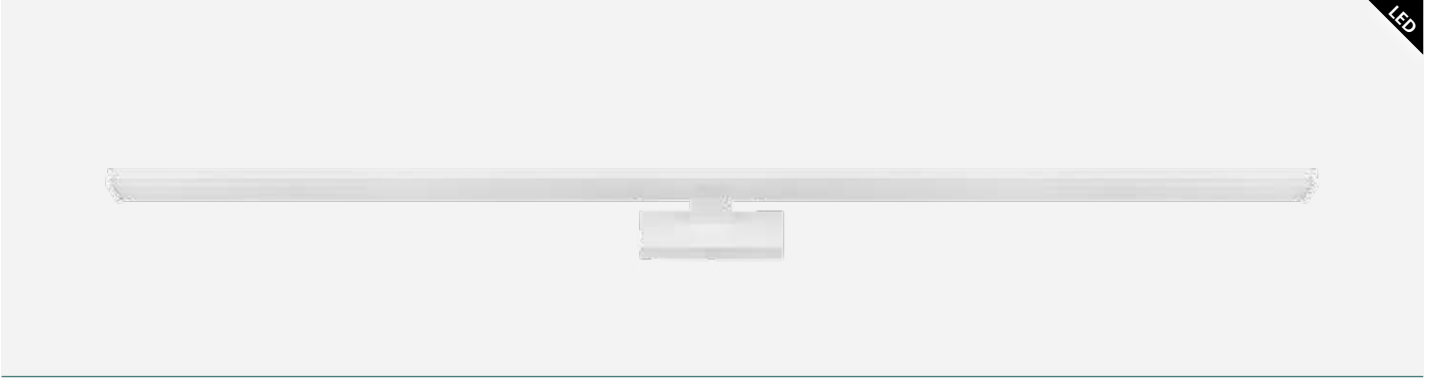

203938 PANDELLA 1

mirror luminaire; aluminium, plastic, white / plastic, white

L 1200, H 40, A 120

5
YEAR
WARRANTY