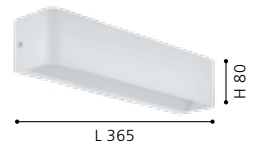

98423 SANIA 4

wall luminaire; aluminium, white

L 365, H 80, A 90