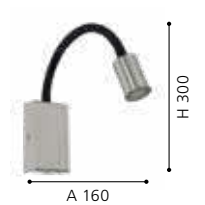

96566 TAZZOLI

wall luminaire; steel, plastic, white

L 65, H 300, A 160

- LED
  3.5W
- warm
  WHITE
  380lm

- 10W USB
  charging port

5
YEAR
WARRANTY

96567 TAZZOLI

wall luminaire; steel, plastic, satin nickel, black

L 65, H 300, A 160

- LED
  3.5W
- warm
  WHITE
  380lm

- 10W USB
  charging port

5
YEAR
WARRANTY

202779 TAZZOLI

wall luminaire; steel, plastic, black

L 65, H 300, A 160

- LED
  3.5W
- warm
  WHITE
  380lm

- 10W USB
  charging port

5
YEAR
WARRANTY