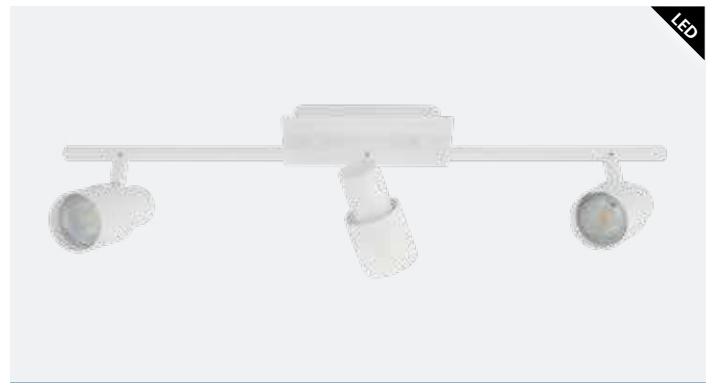

LED

204332 DAVIDA 2

spot; steel, white

L 390, H 160, B 165

GU10 2x 5W
neutral WHITE 2x
400lm

LED

204333 DAVIDA 2

spot; steel, white