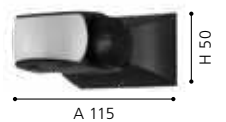

180°, 12 m
10 sec. - 15 min.

204522 DETECT ME

motion detector; plastic, white

max: 800W incandescent
max: 400W fluorescent
max: 400W LED

L 55, H 70, A 80

manual
override

IP44

passive
infrared

180°, 12 m
10 sec. - 15 min.

204523 DETECT ME

motion detector; plastic, black

max: 800W incandescent
max: 400W fluorescent
max: 400W LED

L 55, H 70, A 80

manual
override

IP44

passive
infrared

180°, 12 m
10 sec. - 15 min.

204524 DETECT ME

motion detector; plastic, white

max: 1200W incandescent
max: 300W fluorescent
max: 300W LED

L 80, H 50, A 115

manual
override

IP44

passive
infrared

180°, 12 m
10 sec. - 15 min.

204525 DETECT ME

motion detector; plastic, black

max: 1200W incandescent
max: 300W fluorescent
max: 300W LED

L 80, H 50, A 115

manual
override

IP44

passive
infrared