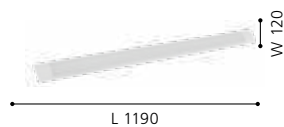

204767 LANKY

LED Batten suspension kit, ceiling canopy & flex included

*Batten not included

H 2000