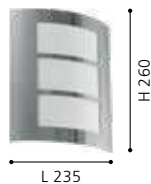

88139 CITY

wall luminaire; stainless steel, stainless steel / plastic, white

L 235, H 260, A 90

2 YEAR WARRANTY