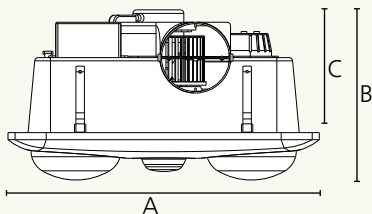

260 m³/h

Included

3000K
R80

390 x 220
Cut Out

Dimensions

	mm	inches
A	440	17.3
B	241	9.5
C	174	6.9

Attention: Minimum ceiling cavity height of 250mm required for installation.

Airflow