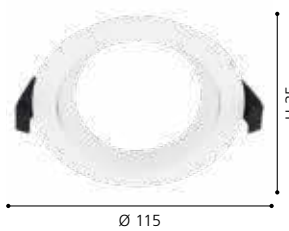

203382 GIMBAL

aluminium, white

aluminium, brushed brass

202626 RECESSED

aluminium, satin nickel

202624 RECESSED

aluminium, black

202628 RECESSED

aluminium, aluminium

5

203377 GIMBAL