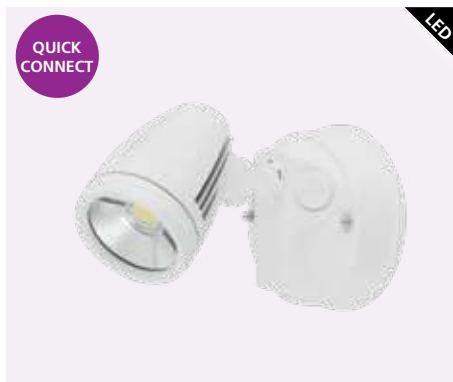

wall luminaire; cast aluminium, black

3000K | 4000K | 6000K

L 120, H 125, A 210

1x 15W
 1100lm/1300lm/1300lm

 DIP SWITCH

5 YEAR WARRANTY

204387 CHOPPER

wall luminaire; cast aluminium, white