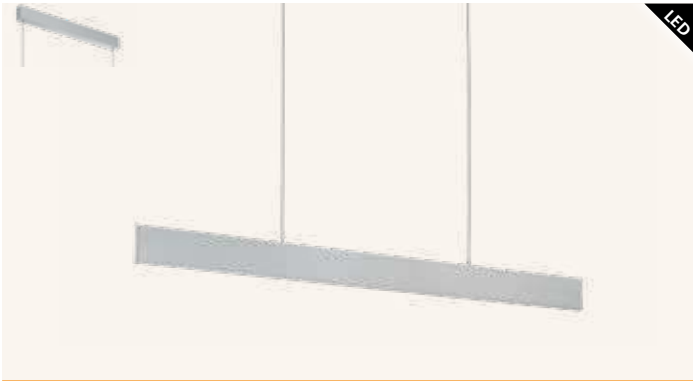

204582 CLIMENE

pendant luminaire; aluminium, brushed aluminium

3000K | 4000K | 5000K

L 1180, B 50, W 15, H 1500

LED 21 W DOWN	TRI COLOUR 2600lm/ 2900lm/ 2600lm	LED 8.4 W UP	TRI COLOUR 1000lm/ 1100lm/ 1000lm
		DIP DIP SWITCH	

Canopy Width: 45mm
Pendant Width: 15mm