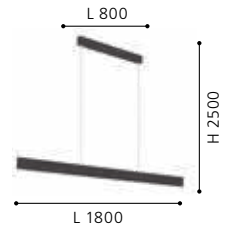

Canopy Width: 45mm
Pendant Width: 15mm

5
YEAR
WARRANTY

LED

204574 CLIMENE

pendant luminaire; aluminium, black

3000K | 4000K | 5000K

L 1800, B 45, W 14, H 2500

LED 23W DOWN	TRI COLOUR 2800lm/ 3300lm/ 3000lm	LED 11W UP	TRI COLOUR 1300lm/ 1500lm/ 1400lm
		DIP DIP SWITCH	