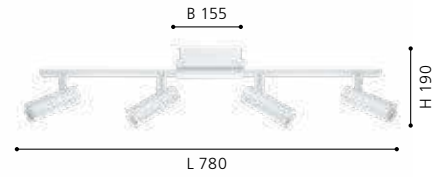

202007 TOMARES

spot; aluminium, steel, white

L 780, H 190, B 155

LED

4x 5W

neutral
WHITE

4x
480lm

5
YEAR
WARRANTY