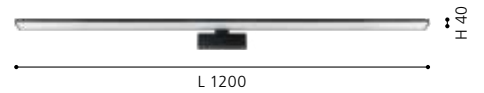

LED

202938 PANDELLA 1

mirror luminaire; aluminium, plastic, black / plastic, white

L 600, H 40, A 120

LED

202939 PANDELLA 1

mirror luminaire; aluminium, plastic, black / plastic, white

L 780, H 40, A 120

5
YEARS
WARRANTY

5
YEARS
WARRANTY

LED

203937 PANDELLA 1

mirror luminaire; aluminium, plastic, black / plastic, white

L 1200, H 40, A 120

5
YEARS
WARRANTY