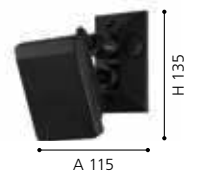

120°, 18 m
10 sec. - 30 min.

204526 DETECT ME

motion detector; plastic, white

max: 2000W incandescent
max: 1000W fluorescent
max: 1000W LED

L 75, H 135, A 115

manual
override

IP66

passive
infrared

120°, 18 m
10 sec. - 30 min.

204527 DETECT ME

motion detector; plastic, black

max: 2000W incandescent
max: 1000W fluorescent
max: 1000W LED

L 75, H 135, A 115

manual
override

IP66

passive
infrared

180°, 18 m
10 sec. - 30 min.

204528 DETECT ME

motion detector; plastic, white

max: 2000W incandescent
max: 1000W fluorescent
max: 1000W LED

L 75, H 135, A 115

manual
override

IP66

microwave

180°, 18 m
10 sec. - 30 min.

204529 DETECT ME

motion detector; plastic, black

max: 2000W incandescent
max: 1000W fluorescent
max: 1000W LED

L 75, H 135, A 115

manual
override

IP66

microwave