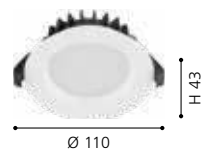

LED

202619N ROYSTAR

recessed luminaire; plastic, aluminium, white flat face

3000K | 4000K | 5000K

H 67, Ø 108

LED 9W	TRI COLOUR 700lm/ 800lm/ 750lm	100°	Ø 90mm
IP 44	IC-4	600mm	DIP SWITCH

Approved Dimmers:
Diginet MEDM
Clipsal 32ELEDM

LED

203905N ROYSTAR

recessed luminaire; plastic, aluminium, white recessed face

3000K | 4000K | 5000K

H 76, Ø 108

LED 9W	TRI COLOUR 700lm/ 800lm/ 750lm	100°	Ø 90mm
IP 44	IC-4	600mm	DIP SWITCH

Approved Dimmers:
Diginet MEDM
Clipsal 32ELEDM

LED

203906N ROYSTAR

recessed luminaire; plastic, aluminium, white flat face

3000K | 4000K | 5000K

H 38, Ø 110

LED 12 W	TRI COLOUR 900lm/ 1000lm/ 950lm	100°	Ø 90mm
IP 44	IC-4	600mm	DIP SWITCH

Approved Dimmers:
Diginet MEDM
Clipsal 32ELEDM

LED

203907N ROYSTAR

recessed luminaire; plastic, aluminium, white recessed face

3000K | 4000K | 5000K

H 43, Ø 110

LED 12 W	TRI COLOUR 900lm/ 1000lm/ 950lm	100°	Ø 90mm
IP 44	IC-4	600mm	DIP SWITCH

Approved Dimmers:
Diginet MEDM
Clipsal 32ELEDM