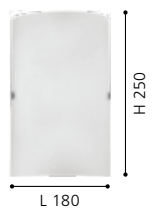

84028 GRAFIK

wall / ceiling luminaire; steel, silver / satin glass

L 180, H 210, A 85

E27

1x 60W

84026 GRAFIK

wall / ceiling luminaire; steel, silver / satin glass

L 280, H 290, A 90

E27

1x 60W

84028

85979N TROY 3

wall luminaire; steel, satin nickel / satin glass, white

L 180, H 250, A 75

E14

1x 60W