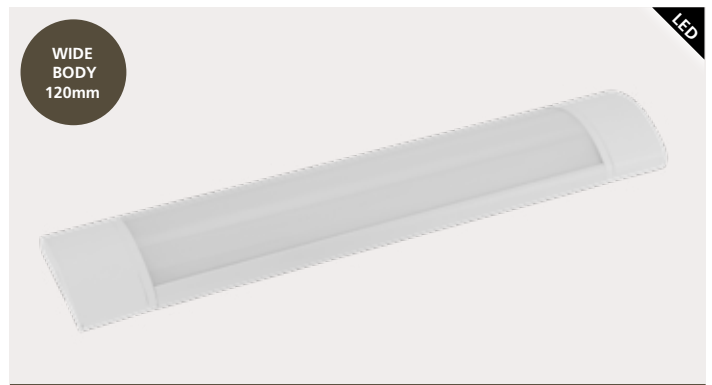

204762 LANKY

LED batten; plastic, white / plastic, white

3000K | 4000K | 5000K

L 590, W 80, H 36

20W

1700lm/
2000lm/
1800lm

DIP
SWITCH

WIDE
BODY
120mm