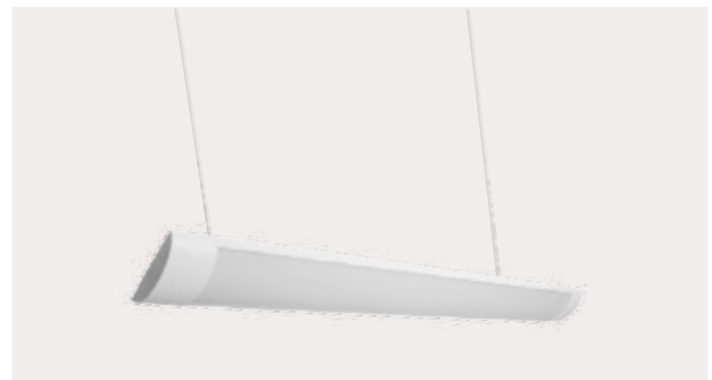

204767 LANKY

LED Batten suspension kit, ceiling canopy & flex included

*Batten not included

H 2000

VANITY & BATHROOM

Our vanity & bathroom range includes practical options for excellent mirror illumination, but also fittings to create a perfect lighting atmosphere, turning your bathroom into your own personal wellness oasis.