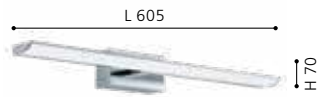

5
YEAR
WARRANTY