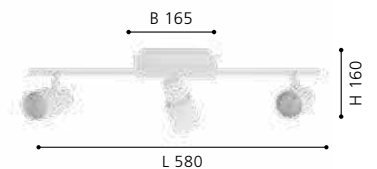

LED

204331 DAVIDA 2

spot; steel, white

L 165, B 70

GU10 1x 5W
neutral WHITE 1x
400lm

LED

204334 DAVIDA 2

spot; steel, white

L 780, H 160, B 165

GU10 4x 5W
neutral WHITE 4x
400lm

LED

204332 DAVIDA 2

spot; steel, white

L 390, H 160, B 165

GU10 2x 5W
neutral WHITE 2x
400lm

LED

204333 DAVIDA 2

spot; steel, white

L 580, H 160, B 165

GU10 3x 5W
neutral WHITE 3x
400lm