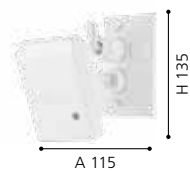

180°, 18 m
10 sec. - 30 min.

204529 DETECT ME

motion detector; plastic, black

max: 2000W incandescent
max: 1000W fluorescent
max: 1000W LED

L 75, H 135, A 115

manual
override

IP66

microwave