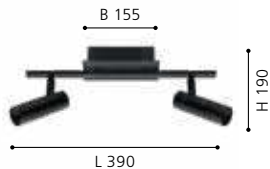

LED

202001 TOMARES

spot; aluminium, steel, black

L 390, H 190, B 155

LED neutral WHITE

2x 5W 2x 480lm

5 YEAR WARRANTY

LED