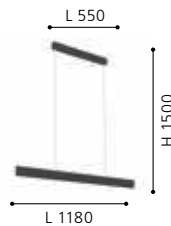

Canopy Width: 45mm
Pendant Width: 15mm

5
YEAR
WARRANTY

LED

204573 CLIMENE

pendant luminaire; aluminium, black

3000K | 4000K | 5000K

L 1180, B 50, W 15, H 1500

LED 21W DOWN	TRI COLOUR 2600lm/ 2900lm/ 2600lm	LED 8.4W UP	TRI COLOUR 1000lm/ 1100lm/ 1000lm
		DIP DIP SWITCH	