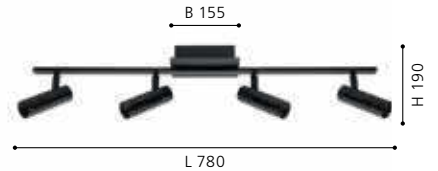

5 YEAR WARRANTY

LED

202003 TOMARES

spot; aluminium, steel, black

L 780, H 190, B 155

LED neutral WHITE

4x 5W 4x 480lm

5 YEAR WARRANTY