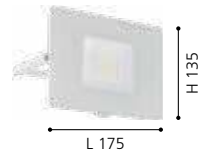

203792N FAEDO 3

wall luminaire; aluminium, black / glass, clear
angled mounting bracket suits both wall or soffit installation

L 110, H 80, A 30

10W
900lm

IP65
60cm flex & plug

5
YEAR
WARRANTY