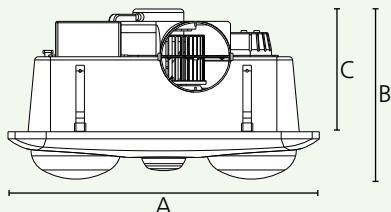

Dimensions

	mm	inches
A	480	18.9
B	260	10.2
C	202	8.0

Attention: Minimum ceiling cavity height of 250mm required for installation.

Airflow

Speed	max. Watts	m ³ /h	m ³ /h/W
1	40	460	11.5

HEATFLOW

4 Heat/Exhaust/Light