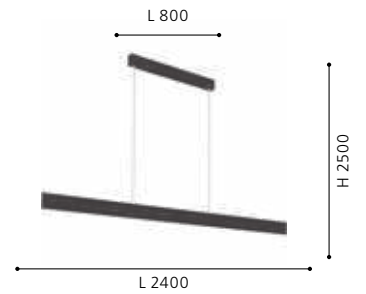

Canopy Width: 45mm
Pendant Width: 15mm

5
YEAR
WARRANTY

LED

204573 CLIMENE

pendant luminaire; aluminium, black

3000K | 4000K | 5000K

L 1180, B 50, W 15, H 1500

LED 21W DOWN	TRI COLOUR 2600lm/ 2900lm/ 2600lm	LED 8.4W UP	TRI COLOUR 1000lm/ 1100lm/ 1000lm
		DIP DIP SWITCH	