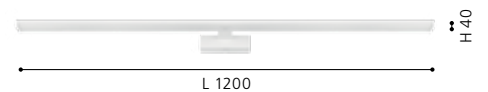

L 780, H 40, A 120

5
YEAR
WARRANTY

203938 PANDELLA 1

mirror luminaire; aluminium, plastic, white / plastic, white

L 1200, H 40, A 120

5
YEAR
WARRANTY

96064 PANDELLA 1

mirror luminaire; aluminium, plastic, chrome, silver / plastic, white