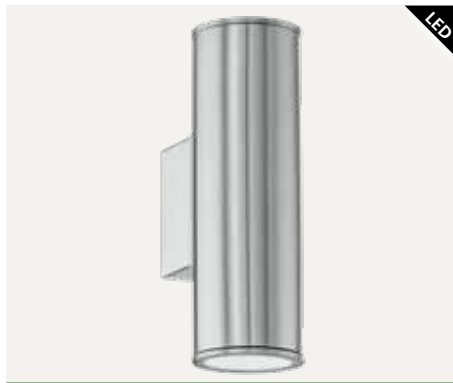

94107 RIGA

wall luminaire; stainless steel, stainless steel

L 65, H 200, A 95