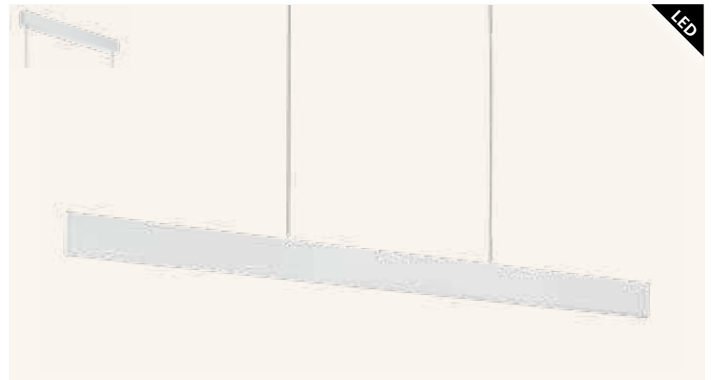

3000K | 4000K | 5000K

L 1180, B 50, W 15, H 1500

LED 21W DOWN	TRI COLOUR 2600lm/ 2900lm/ 2600lm	LED 8.4W UP	TRI COLOUR 1000lm/ 1100lm/ 1000lm
		DIP DIP SWITCH	

Canopy Width: 45mm
Pendant Width: 15mm

5
YEAR
WARRANTY