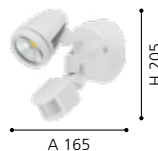

204389 CHOPPER

wall luminaire; cast aluminium, white

3000K | 4000K | 6000K

L 120, H 205, A 165

1x 15W
1100lm/1300lm/1300lm
manual override

DIP SWITCH

5 YEAR WARRANTY