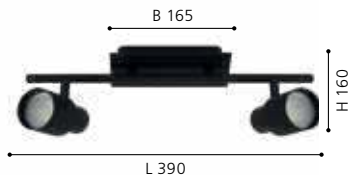

LED

204326 DAVIDA 2

spot; steel, black

L 165, B 70

- GU10
- 1x 5W
- neutral WHITE
- 1x 400lm

LED

204329 DAVIDA 2

spot; steel, black

L 780, H 160, B 165

- GU10
- 4x 5W
- neutral WHITE
- 4x 400lm

LED

204327 DAVIDA 2

spot; steel, black

L 390, H 160, B 165

- GU10
- 2x 5W
- neutral WHITE
- 2x 400lm

LED

204328 DAVIDA 2

spot; steel, black

L 580, H 160, B 165

- GU10
- 3x 5W
- neutral WHITE
- 3x 400lm