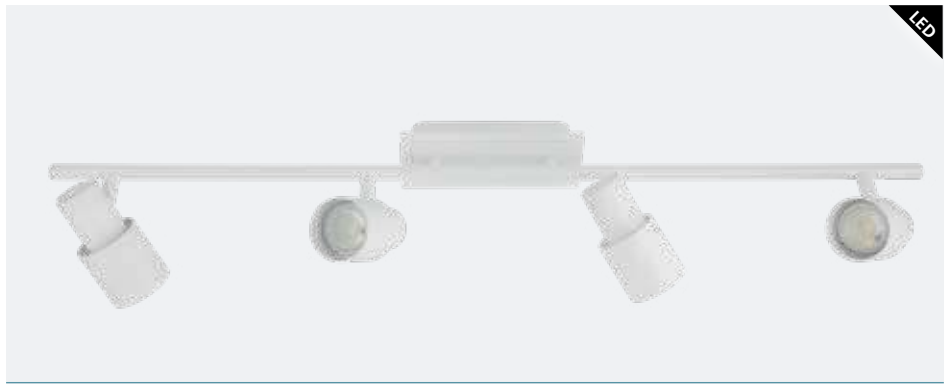

LED

204334 DAVIDA 2

spot; steel, white

L 780, H 160, B 165

GU10 4x 5W
neutral WHITE 4x
400lm