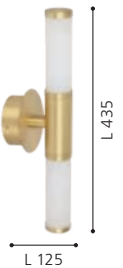

5 YEAR WARRANTY