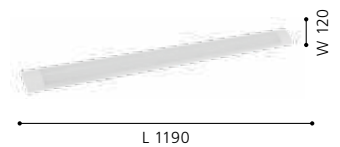

204763 LANKY

LED batten; plastic, white / plastic, white

3000K | 4000K | 5000K

L 1190, W 80, H 136

LED

40W

TRI
COLOUR

3500lm/
4000lm/
3700lm

DIP

DIP
SWITCH

5
YEAR
WARRANTY

204765 LANKY

LED batten; plastic, white / plastic, white

3000K | 4000K | 5000K

L 1190, W 120, H 42

LED

50W

TRI
COLOUR

4100lm/
5000lm/
4500lm

DIP

DIP
SWITCH

5
YEAR
WARRANTY