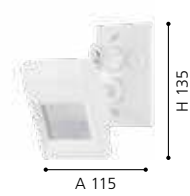

120°, 18 m
10 sec. - 30 min.

204527 DETECT ME

motion detector; plastic, black

max: 2000W incandescent
max: 1000W fluorescent
max: 1000W LED

L 75, H 135, A 115

manual
override

IP66

passive
infrared