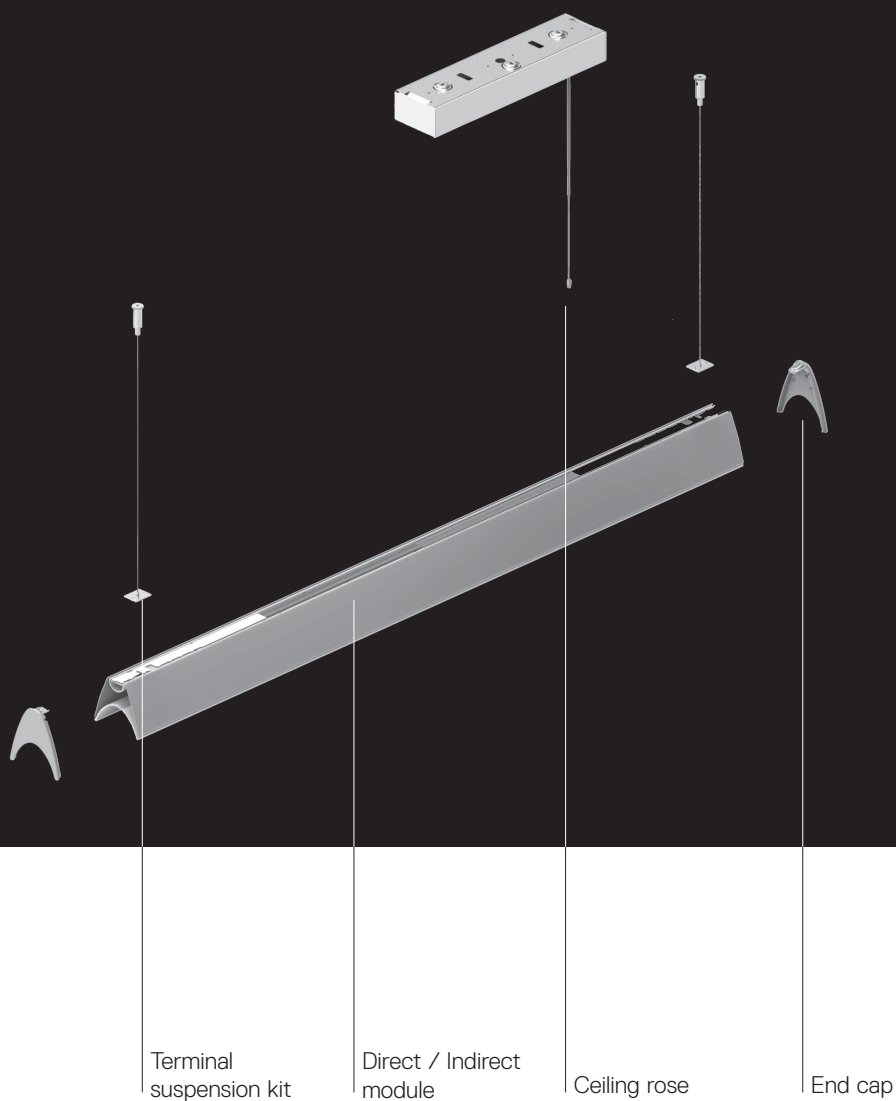

→ TILT ON VERTICAL PLANE

Each module can be easily tilted (upward or downward) up to 30° from the horizontal plane.

This two movements (rotation and tilting) can be mixed up in infinite possibilities to best adapt to space requirements.

→ POSSIBLE MULTIPLE CONFIGURATIONS UP TO 4 MODULES

JOINT AND SUSPENSION CABLE

X 2 MODULES

X 3 MODULES

X 4 MODULES

Series Y joints

Series Y linear configuration

→ 1 MODULE