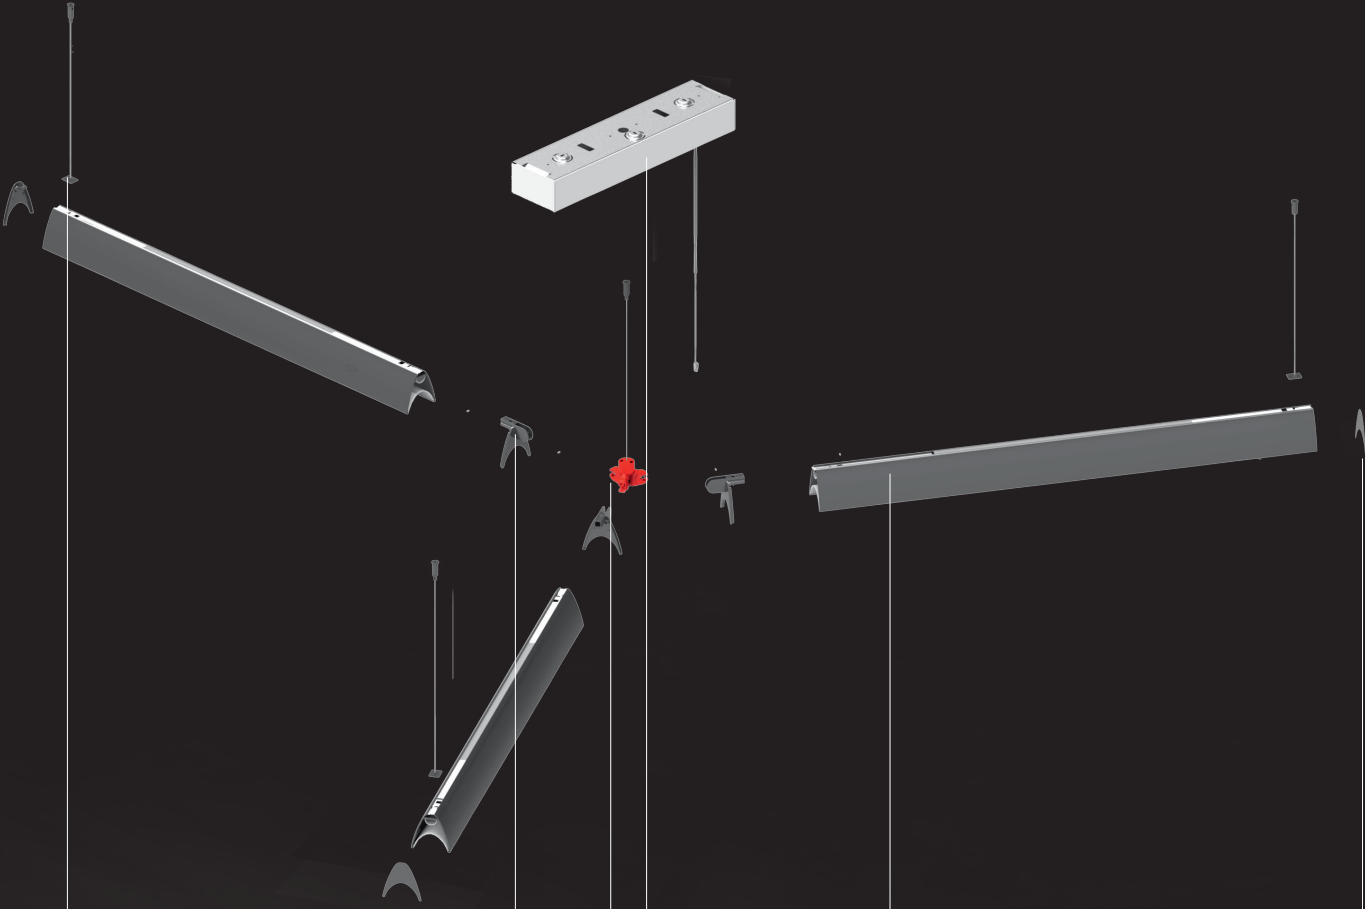

→ MORE THAN 2 MODULES

Terminal suspension kit

Ceiling rose

Intermediate suspension kit

Direct / Indirect module

End cap

Series Y star configuration

JOINT

→ 3 MODULES

Terminal suspension kit

Joint end cap

Ceiling rose
Joint with cable
3X

Direct / Indirect module

End cap

END CAP

JOINT END CAP