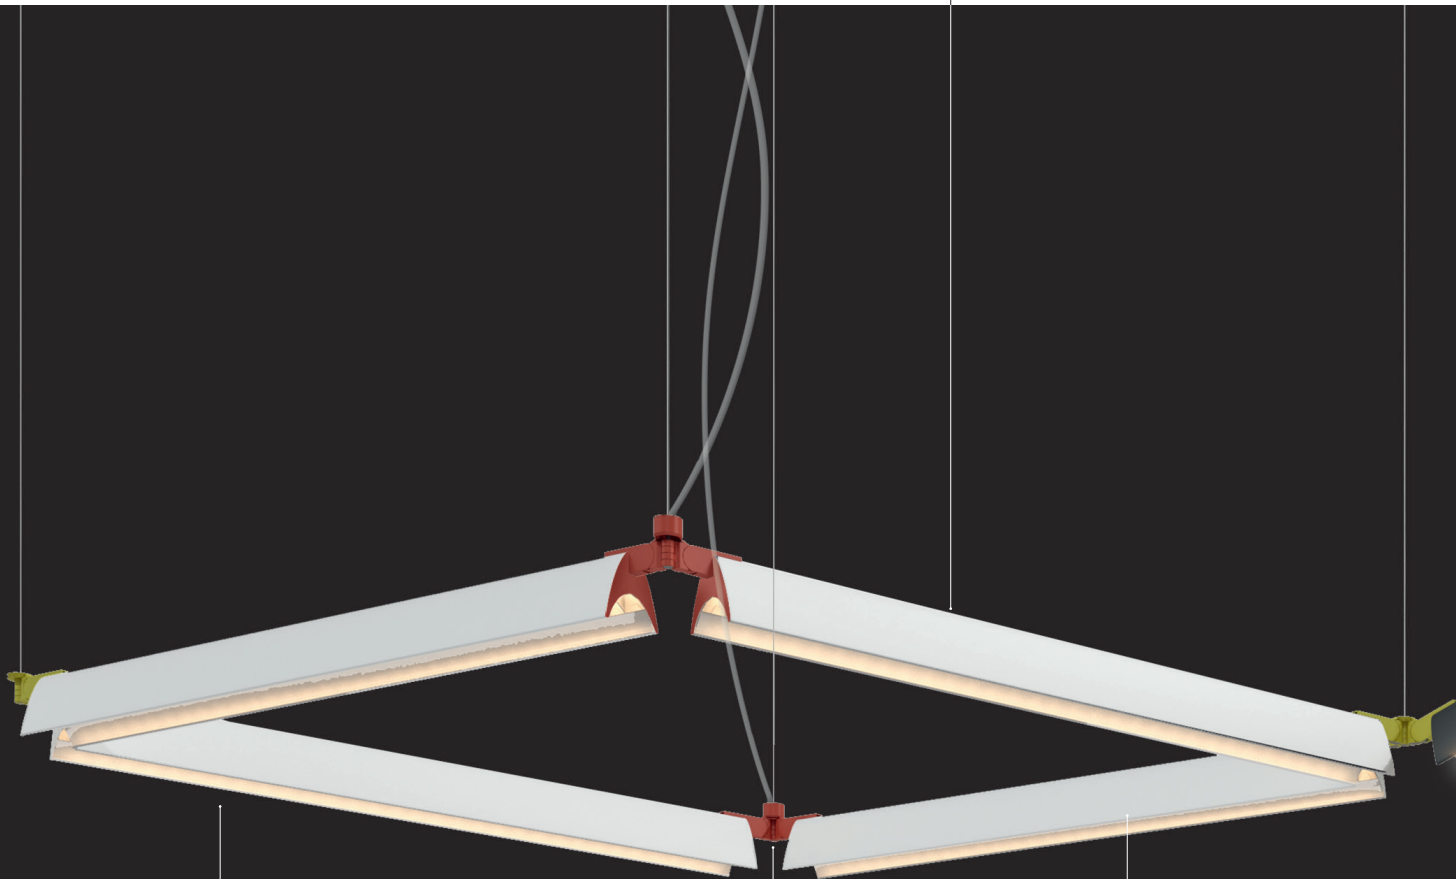

Series Y

Batwing indirect emission

Maximum flexibility of composition

Horizontal rotation modules respecting a minimum of 75°

Controlled emission