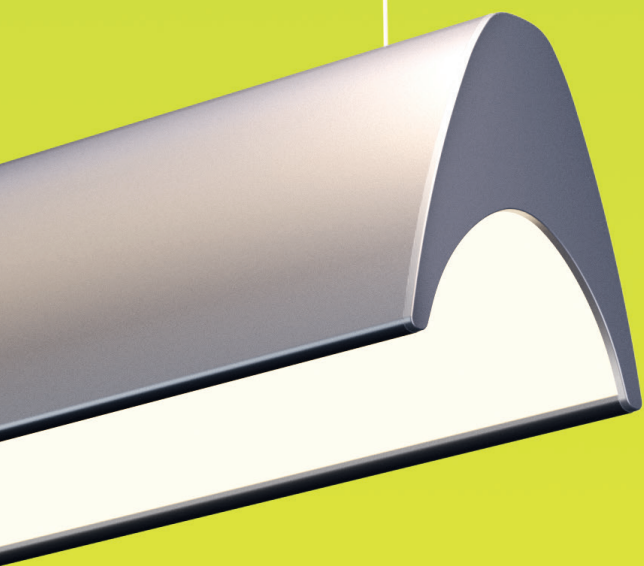

Series Y

by
Gensler