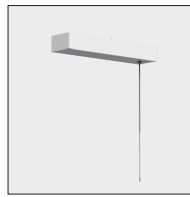

Ceiling rose	Dimmable DALI Code	€
Rose x 1 module	AY81101	400,00
Rose x 2 modules	AY81201	420,00
Rose x 3 modules - linear configuration	AY81301	550,00
Rose x 3 modules - star configuration	AY81401	600,00
Rose x 4 modules - linear configuration	AY81501	550,00
Rose x 4 modules - star configuration	AY81601	630,00

Small Dimmable rose
Ceiling rose suitable for 1 or 2 dimmable modules configurations.

Large Dimmable rose
Ceiling rose suitable for 3 or 4 dimmable modules configurations.