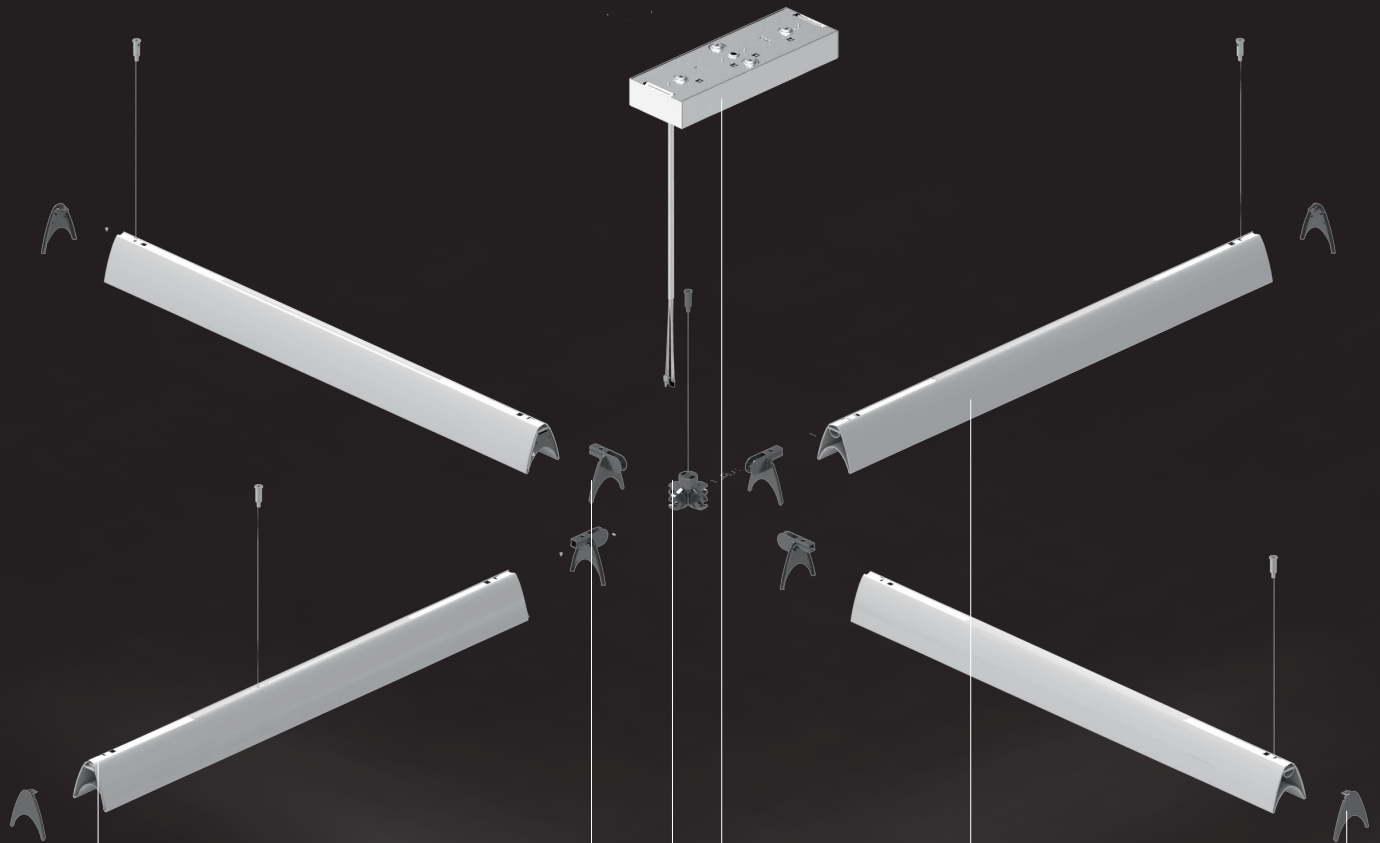

TERMINAL SUSPENSION KIT

CEILING ROSE

○ Small 416x99x65 mm
x1, x2, x3, x4 modules
Undimmable
x1, x2 modules
Dimmable DALI

○ Large 416x139x65 mm
x3, x4 modules
Dimmable DALI

→ 4 MODULES

Terminal suspension kit