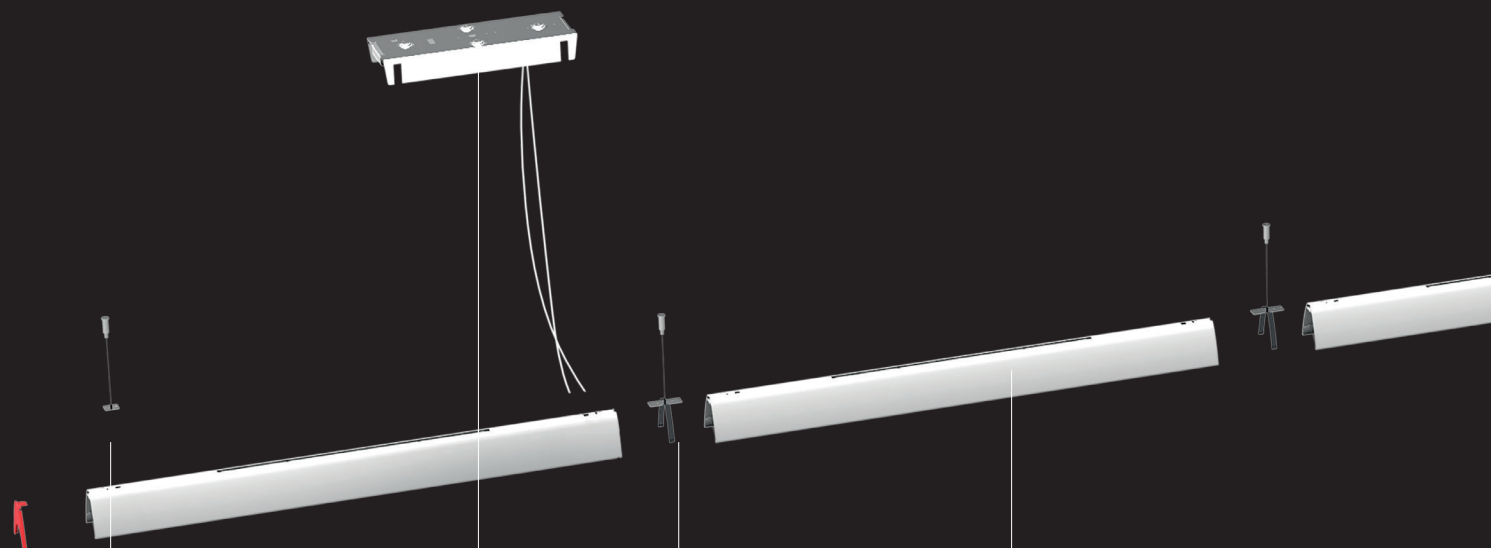

Joint end cap

Joint with cable 4X

Ceiling rose

Direct / Indirect module

End cap

Series Y mixed configuration

JOINT

→ 3+2 MODULES

Terminal
suspension kit

Ceiling rose

Intermediate
suspension kit

Direct / Indirect
module

END CAP

-
-
-
-
-

JOINT END CAP

-
-
-
-
-