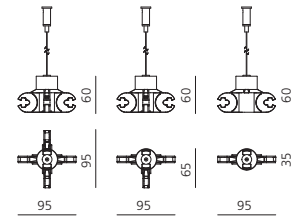

SERIES Y - JOINT

White	Black	Silver	Red	Yellow
01	04	05	08	15

Accessories		Code	€
	Terminal suspension kit	AY50000	18,00
	Intermediate suspension kit	AY51000	28,00
	End cap	AY600. 01/04	33,00
		05/08/15	33,00
	Joint End cap	AY610. 01/04	33,00
		05/08/15	33,00

Joint		Code	€
	x 2 modules + suspension cable	AY700. 01/04	150,00
		05/08/15	150,00
	x 3 modules + suspension cable	AY710. 01/04	170,00
		05/08/15	170,00
	x 4 modules + suspension cable	AY720. 01/04	190,00
		05/08/15	190,00