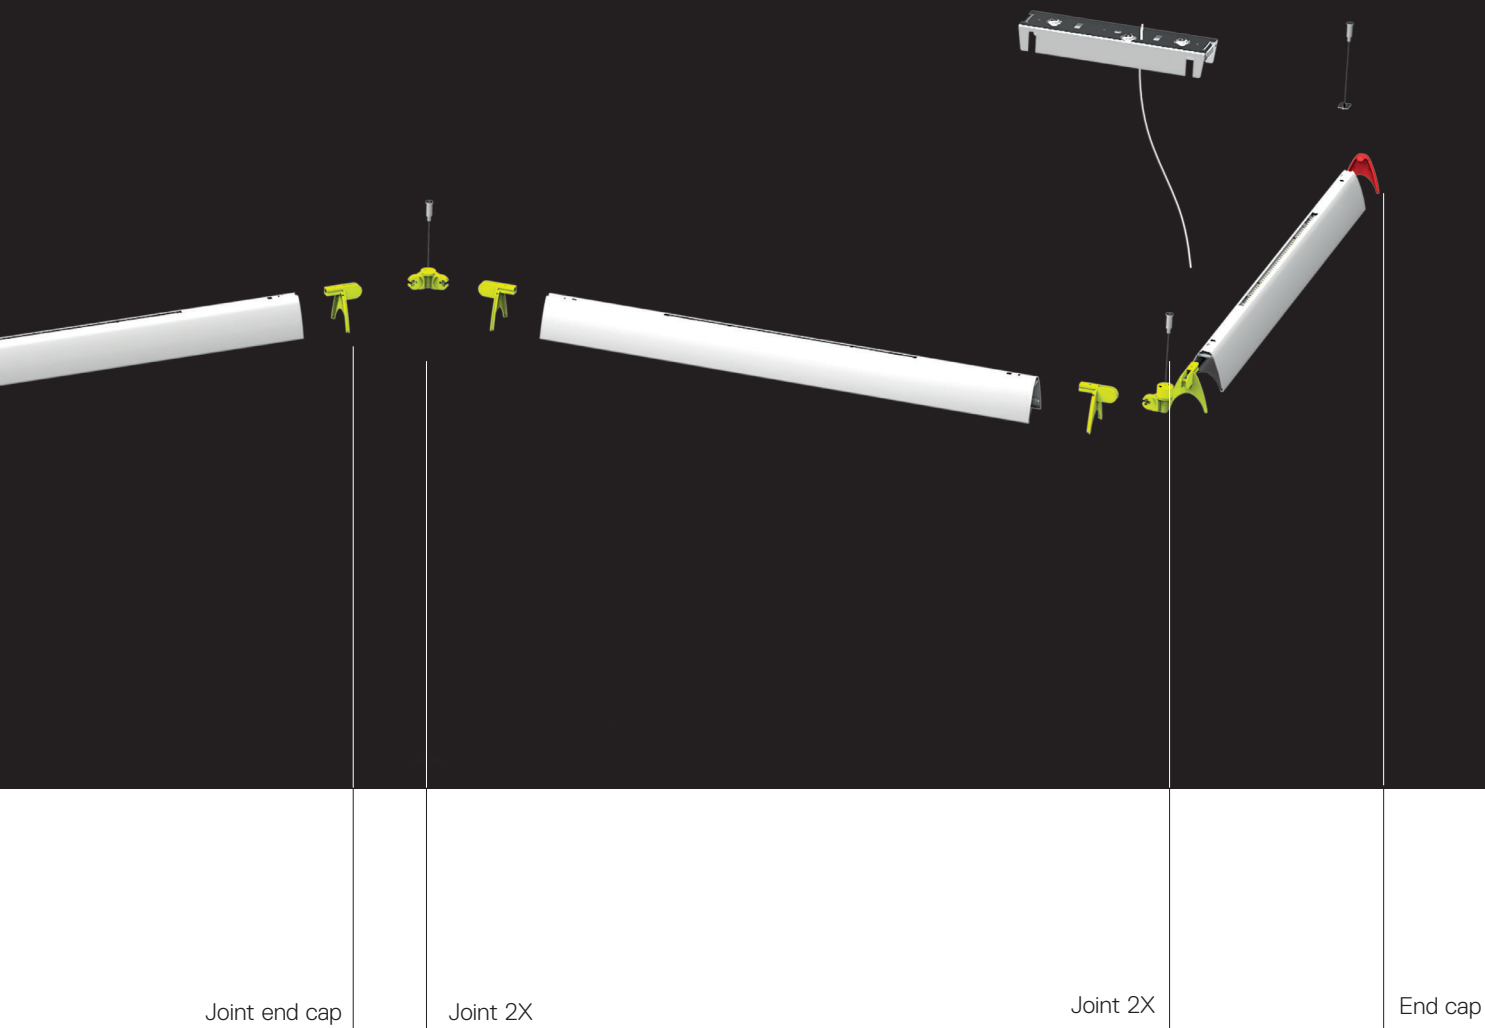

END CAP

- ○
- ○
- ●
- ●
- ●

JOINT END CAP

- ○
- ○
- ●
- ●
- ●

TERMINAL SUSPENSION KIT

CEILING ROSE

- Small 416x99x65 mm
  x1, x2, x3, x4 modules
  Undimmable
  x1, x2 modules
  Dimmable DALI

- Large 416x139x65 mm
  x3, x4 modules
  Dimmable DALI