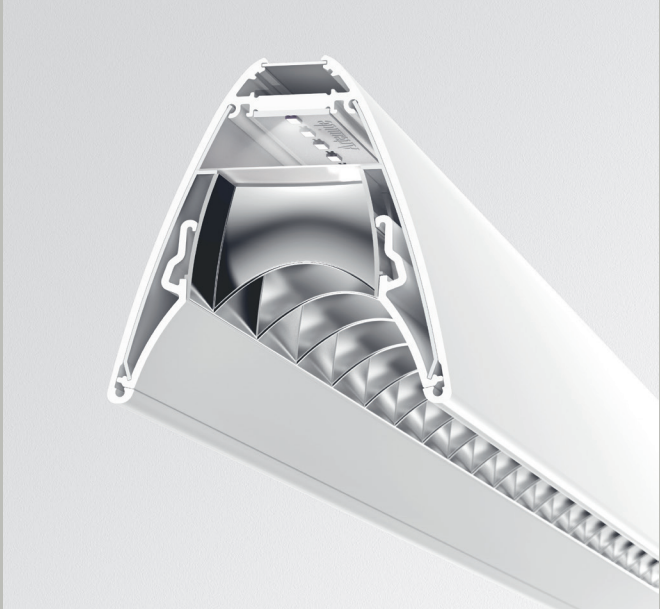

Controlled emission

Series Y optics