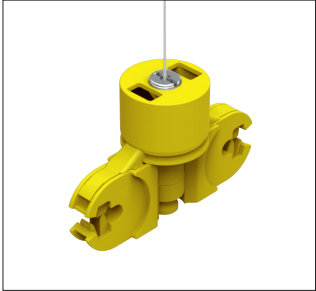

→ TILT ON VERTICAL PLANE

Each module can be easily tilted (upward or downward) up to 30° from the horizontal plane.

This two movements (rotation and tilting) can be mixed up in infinite possibilities to best adapt to space requirements.

→ POSSIBLE MULTIPLE CONFIGURATIONS UP TO 4 MODULES

JOINT AND SUSPENSION CABLE

X 2 MODULES

X 3 MODULES

X 4 MODULES

Series Y joints

Series Y linear configuration

→ 1 MODULE

END CAP

TERMINAL SUSPENSION KIT

INTERMEDIATE SUSPENSION KIT

CEILING ROSE

○ Small 416x99x65 mm
x1, x2, x3, x4 modules
Undimmable
x1, x2 modules
Dimmable DALI

○ Large 416x139x65 mm
x3, x4 modules
Dimmable DALI