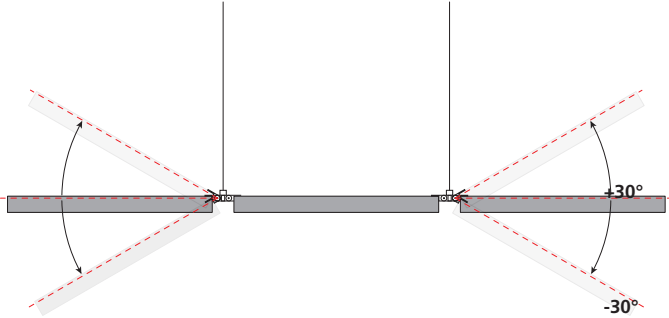

Controlled emission

Diffused emission

Free vertical tilt up to
30° upwards or 30°
downwards

Horizontal and vertical freedom to play with

→ ROTATION ON HORIZONTAL PLANE

During the installation it is possible to freely choose the position of each single module, respecting a minimum angle between two modules of 75°.

→ TILT ON VERTICAL PLANE

Each module can be easily tilted (upward or downward) up to 30° from the horizontal plane.

This two movements (rotation and tilting) can be mixed up in infinite possibilities to best adapt to space requirements.