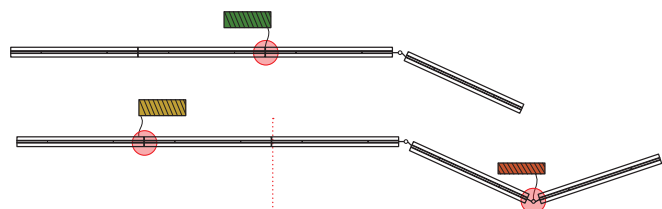

Small Dimmable rose
Ceiling rose suitable for 1 or 2 dimmable modules configurations.

Large Dimmable rose
Ceiling rose suitable for 3 or 4 dimmable modules configurations.

LINEAR CONFIGURATION

No electrical connection between modules

STAR CONFIGURATION

MIXED CONFIGURATION

No electrical connection between modules

SERIES Y - JOINT

White	Black	Silver	Red	Yellow
				
01	04	05	08	15

Accessories		Code	€
	Terminal suspension kit	AY50000	18,00
	Intermediate suspension kit	AY51000	28,00
	End cap	AY600. 01/04	33,00
		05/08/15	33,00
	Joint End cap	AY610. 01/04	33,00
		05/08/15	33,00