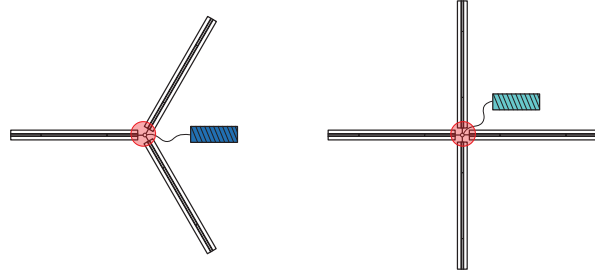

Small Dimmable rose
Ceiling rose suitable for 1 or 2 dimmable modules configurations.

Large Dimmable rose
Ceiling rose suitable for 3 or 4 dimmable modules configurations.

LINEAR CONFIGURATION

No electrical connection between modules

STAR CONFIGURATION

MIXED CONFIGURATION

No electrical connection between modules

SERIES Y - JOINT

White	Black	Silver	Red	Yellow
				
01	04	05	08	15

Accessories		Code	€
	Terminal suspension kit	AY50000	18,00
	Intermediate suspension kit	AY51000	28,00
	End cap	AY600. 01/04	33,00
		05/08/15	33,00
	Joint End cap	AY610. 01/04	33,00
		05/08/15	33,00