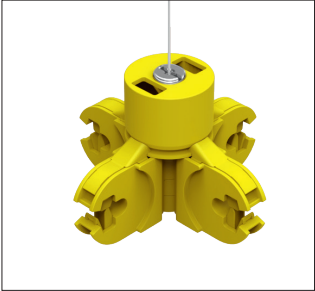

→ TILT ON VERTICAL PLANE

Each module can be easily tilted (upward or downward) up to 30° from the horizontal plane.

This two movements (rotation and tilting) can be mixed up in infinite possibilities to best adapt to space requirements.

→ POSSIBLE MULTIPLE CONFIGURATIONS UP TO 4 MODULES

JOINT AND SUSPENSION CABLE

X 2 MODULES

X 3 MODULES

X 4 MODULES

Series Y joints

Series Y linear configuration

→ 1 MODULE

END CAP

TERMINAL SUSPENSION KIT

INTERMEDIATE SUSPENSION KIT

CEILING ROSE

○ Small 416x99x65 mm
x1, x2, x3, x4 modules
Undimmable
x1, x2 modules
Dimmable DALI

○ Large 416x139x65 mm
x3, x4 modules
Dimmable DALI

→ MORE THAN 2 MODULES

Terminal suspension kit

Ceiling rose

Intermediate suspension kit

Direct / Indirect module

End cap

Series Y star configuration

JOINT