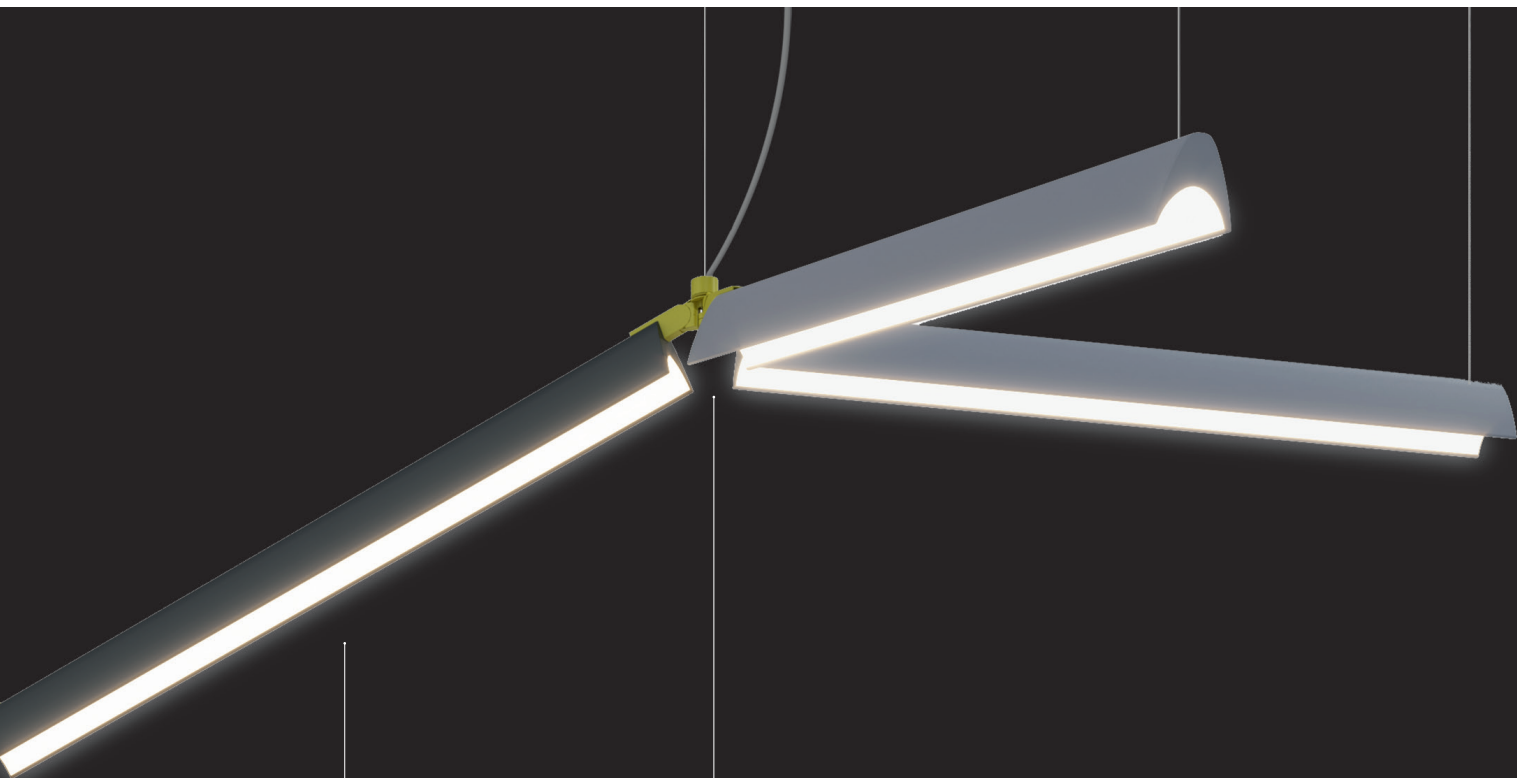

Controlled emission

Diffused emission

Free vertical tilt up to
30° upwards or 30°
downwards

Horizontal and vertical freedom to play with

→ ROTATION ON HORIZONTAL PLANE

During the installation it is possible to freely choose the position of each single module, respecting a minimum angle between two modules of 75°.