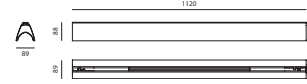

↪ SERIES Y - DIRECT + INDIRECT EMISSION DIMMABLE

White	Black	Silver		MacAdam 3SDCM	IP20
				Life L70 (6K) 50000h	
01	04	05		CRI = 90	

DIFFUSED DIRECT EMISSION + BATWING INDIRECT EMISSION

Length	W	Flux	CCT	Dimmable DALI Code	€
1120mm	35 W direct	2940 lm direct	3000K	AY050. 01/04/05	450,00
	20 W indirect	1802 lm indirect			
		3095 lm direct	4000K	AY055. 01/04/05	450,00
		1897 lm indirect