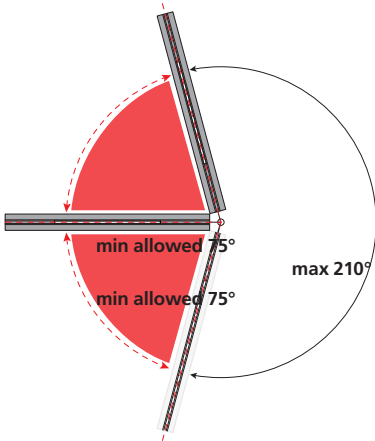

Controlled emission

Diffused emission

Free vertical tilt up to
30° upwards or 30°
downwards

Horizontal and vertical freedom to play with

→ ROTATION ON HORIZONTAL PLANE

During the installation it is possible to freely choose the position of each single module, respecting a minimum angle between two modules of 75°.

→ TILT ON VERTICAL PLANE

Each module can be easily tilted (upward or downward) up to 30° from the horizontal plane.

This two movements (rotation and tilting) can be mixed up in infinite possibilities to best adapt to space requirements.