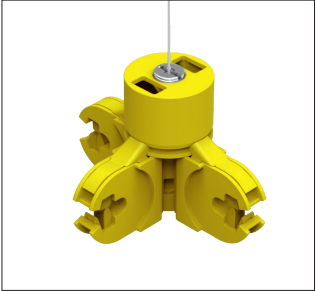

→ TILT ON VERTICAL PLANE

Each module can be easily tilted (upward or downward) up to 30° from the horizontal plane.

This two movements (rotation and tilting) can be mixed up in infinite possibilities to best adapt to space requirements.

→ POSSIBLE MULTIPLE CONFIGURATIONS UP TO 4 MODULES

JOINT AND SUSPENSION CABLE

X 2 MODULES

X 3 MODULES

X 4 MODULES

Series Y joints

Series Y linear configuration

→ 1 MODULE

END CAP

TERMINAL SUSPENSION KIT

INTERMEDIATE SUSPENSION KIT

CEILING ROSE

○ Small 416x99x65 mm
x1, x2, x3, x4 modules
Undimmable
x1, x2 modules
Dimmable DALI

○ Large 416x139x65 mm
x3, x4 modules
Dimmable DALI