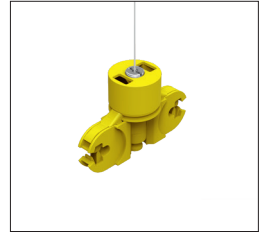

TERMINAL SUSPENSION KIT

CEILING ROSE

○ Small 416x99x65 mm
x1, x2, x3, x4 modules
Undimmable
x1, x2 modules
Dimmable DALI

○ Large 416x139x65 mm
x3, x4 modules
Dimmable DALI

→ 4 MODULES

Terminal suspension kit

Joint end cap

Joint with cable 4X

Ceiling rose

Direct / Indirect module

End cap

Series Y mixed configuration

JOINT

→ 3+2 MODULES

Terminal
suspension kit

Ceiling rose

Intermediate
suspension kit

Direct / Indirect
module

END CAP

-
-
-
-
-

JOINT END CAP

-
-
-
-
-