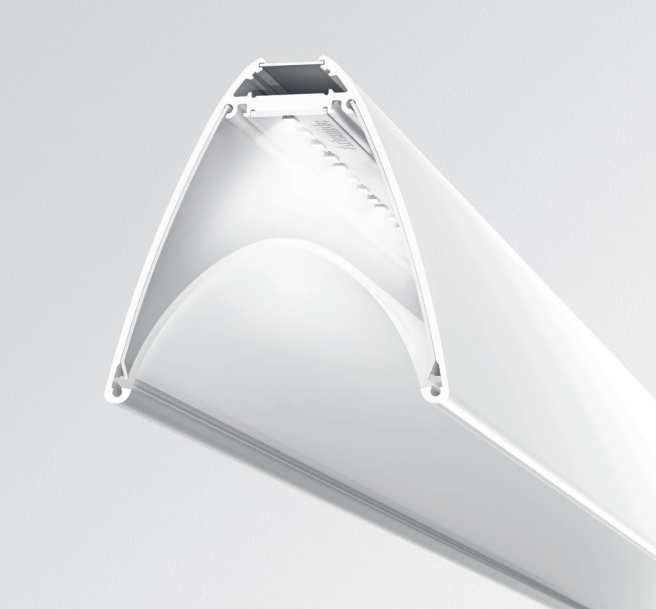

Series Y optics

Direct emission

Diffused emission

35W
2940 lm
Undimmable

Controlled emission

35W
2559 lm
Undimmable

Direct + indirect emission

Diffused + batwing mission

Controlled emission

Diffused emission

Free vertical tilt up to
30° upwards or 30°
downwards

Horizontal and vertical freedom to play with

→ ROTATION ON HORIZONTAL PLANE

During the installation it is possible to freely choose the position of each single module, respecting a minimum angle between two modules of 75°.

→ TILT ON VERTICAL PLANE

Each module can be easily tilted (upward or downward) up to 30° from the horizontal plane.

This two movements (rotation and tilting) can be mixed up in infinite possibilities to best adapt to space requirements.