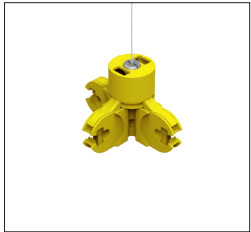

END CAP

TERMINAL SUSPENSION KIT

INTERMEDIATE SUSPENSION KIT

CEILING ROSE

○ Small 416x99x65 mm
x1, x2, x3, x4 modules
Undimmable
x1, x2 modules
Dimmable DALI

○ Large 416x139x65 mm
x3, x4 modules
Dimmable DALI

→ MORE THAN 2 MODULES

Terminal suspension kit

Ceiling rose

Intermediate suspension kit

Direct / Indirect module

End cap

Series Y star configuration

JOINT

→ 3 MODULES

Terminal suspension kit

Joint end cap

Ceiling rose
Joint with cable
3X

Direct / Indirect module

End cap

END CAP

JOINT END CAP