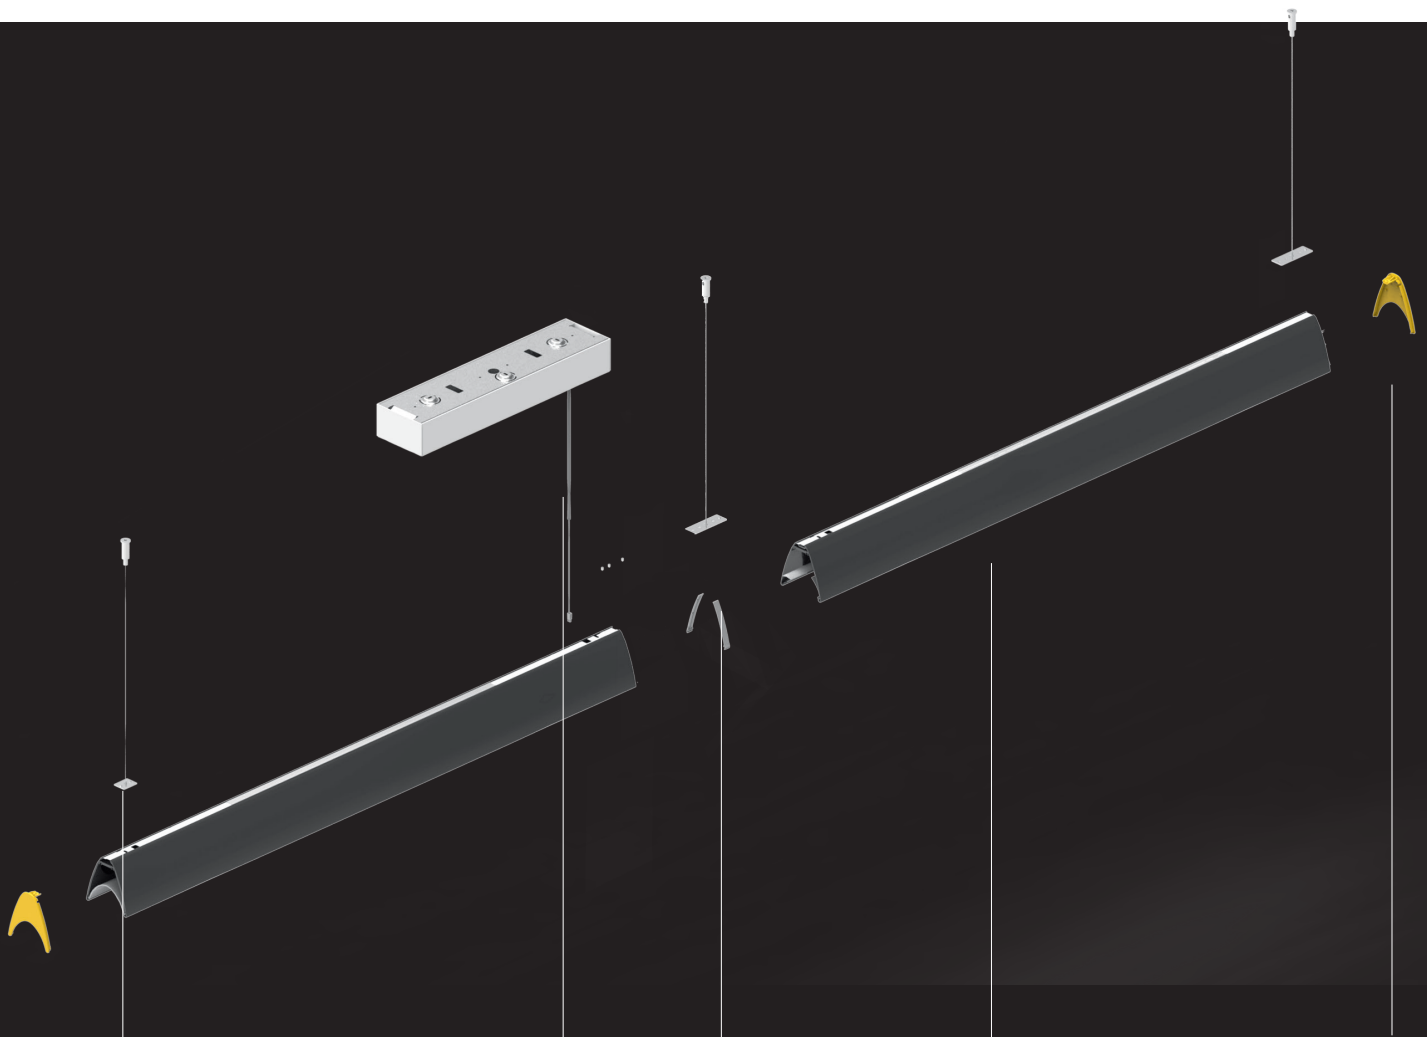

→ MORE THAN 2 MODULES

Terminal suspension kit

Ceiling rose

Intermediate suspension kit

Direct / Indirect module

End cap

Series Y star configuration

JOINT