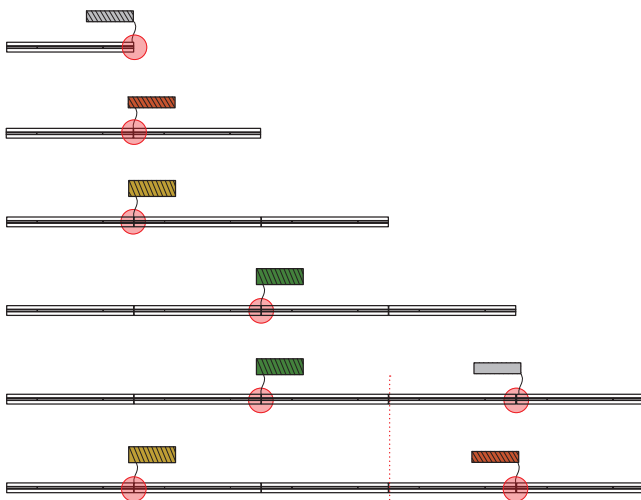

Small Dimmable rose
Ceiling rose suitable for 1 or 2 dimmable modules configurations.

Large Dimmable rose
Ceiling rose suitable for 3 or 4 dimmable modules configurations.

LINEAR CONFIGURATION

No electrical connection between modules