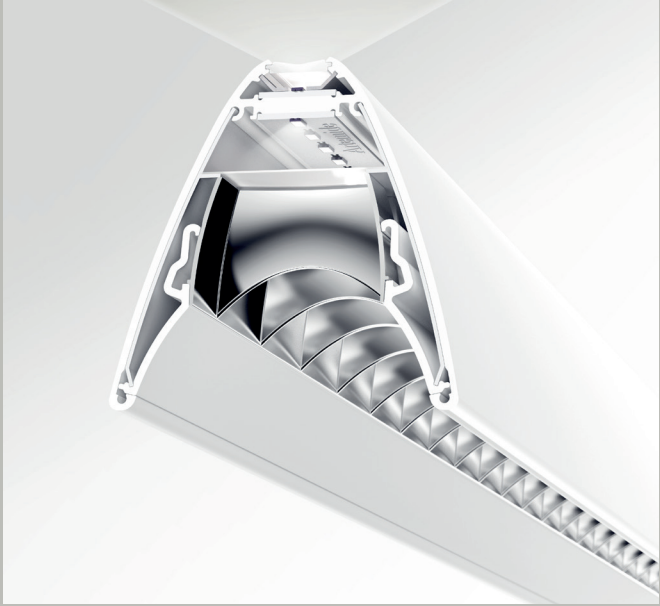

Series Y optics

Direct emission

Diffused emission

35W
2940 lm
Undimmable

Controlled emission

35W
2559 lm
Undimmable

Direct + indirect emission

Diffused + batwing mission

Controlled emission

Diffused emission

Free vertical tilt up to
30° upwards or 30°
downwards

Horizontal and vertical freedom to play with

→ ROTATION ON HORIZONTAL PLANE

During the installation it is possible to freely choose the position of each single module, respecting a minimum angle between two modules of 75°.

→ TILT ON VERTICAL PLANE

Each module can be easily tilted (upward or downward) up to 30° from the horizontal plane.

This two movements (rotation and tilting) can be mixed up in infinite possibilities to best adapt to space requirements.