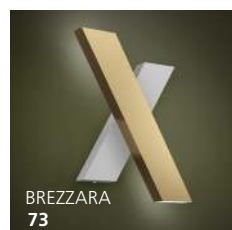

OVERVIEW

VUE D'ENSEMBLE