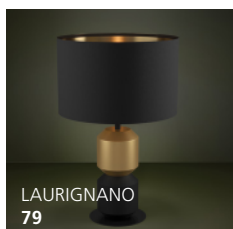

OVERVIEW

VUE D'ENSEMBLE