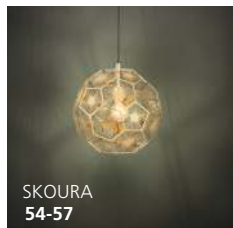

OVERVIEW

VUE D'ENSEMBLE