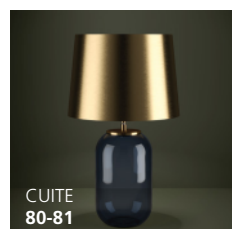

OVERVIEW

VUE D'ENSEMBLE