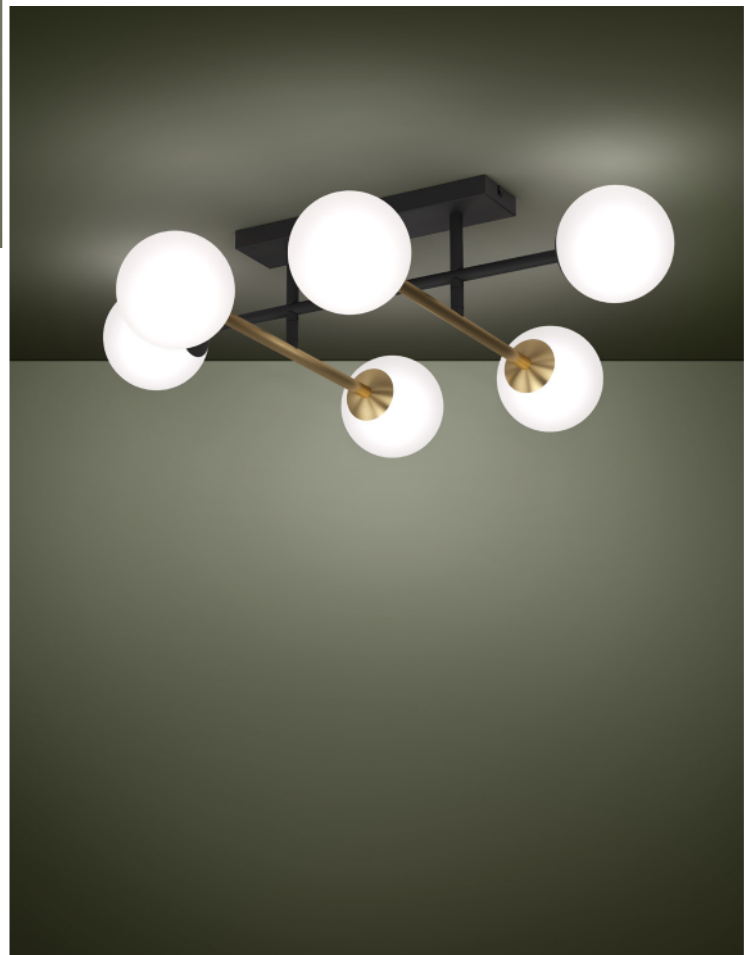

◀ PAZ
390177

Finish / Fini: Black & Brushed Brass / Noir et laiton brossé
Glass / Verre: White / Blanc

Wattage: 3 x 40W E12 (Not Included / Non incluses)

L: 25" (635 mm)

W: 7.68" (195 mm)

M-H: 59.06" (1500 mm) max.

PAZ ▶
390176

Finish / Fini: Black & Brushed Brass / Noir et laiton brossé
Glass / Verre: White / Blanc

Wattage: 6 x 40W E12 (Not Included / Non incluses)

L: 30.51" (775 mm)

W: 19.49" (495 mm)

H: 8.86" (225 mm)