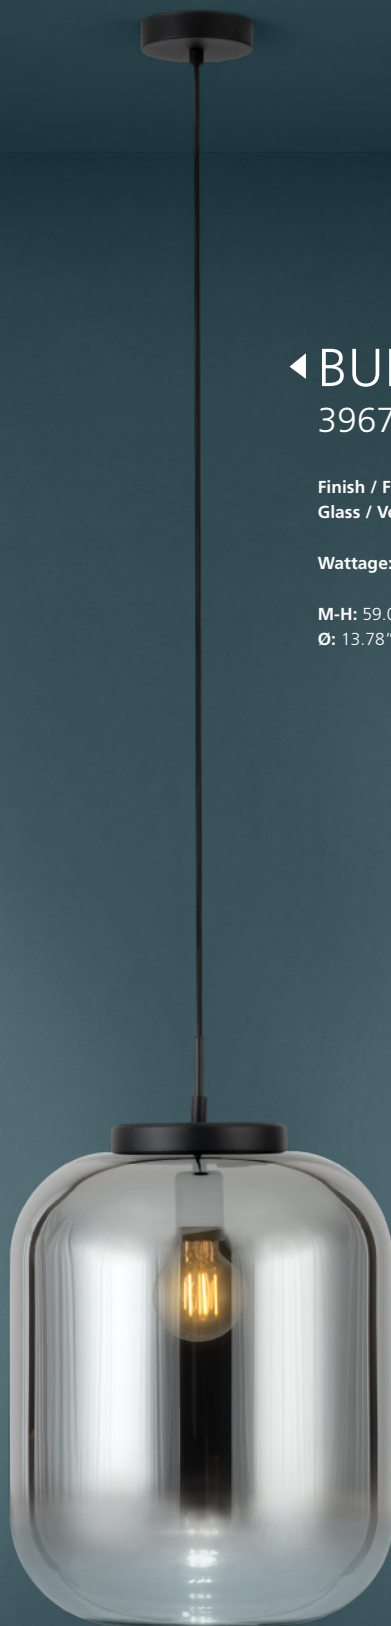

◀ BULCIAGO  
39674

**Finish / Fini:** Black / Noir

**Glass / Verre:** Metallic Smoked / Fumé métallique

**Wattage:** 1 x 40W E26 (Not Included / Non incluse)

**M-H:** 59.06" (1500 mm) max.

**Ø:** 13.78" (350 mm)