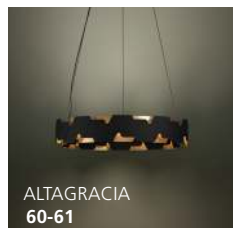

OVERVIEW

VUE D'ENSEMBLE