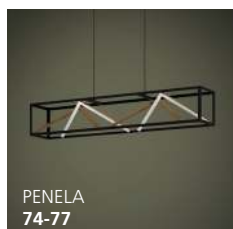

OVERVIEW

VUE D'ENSEMBLE