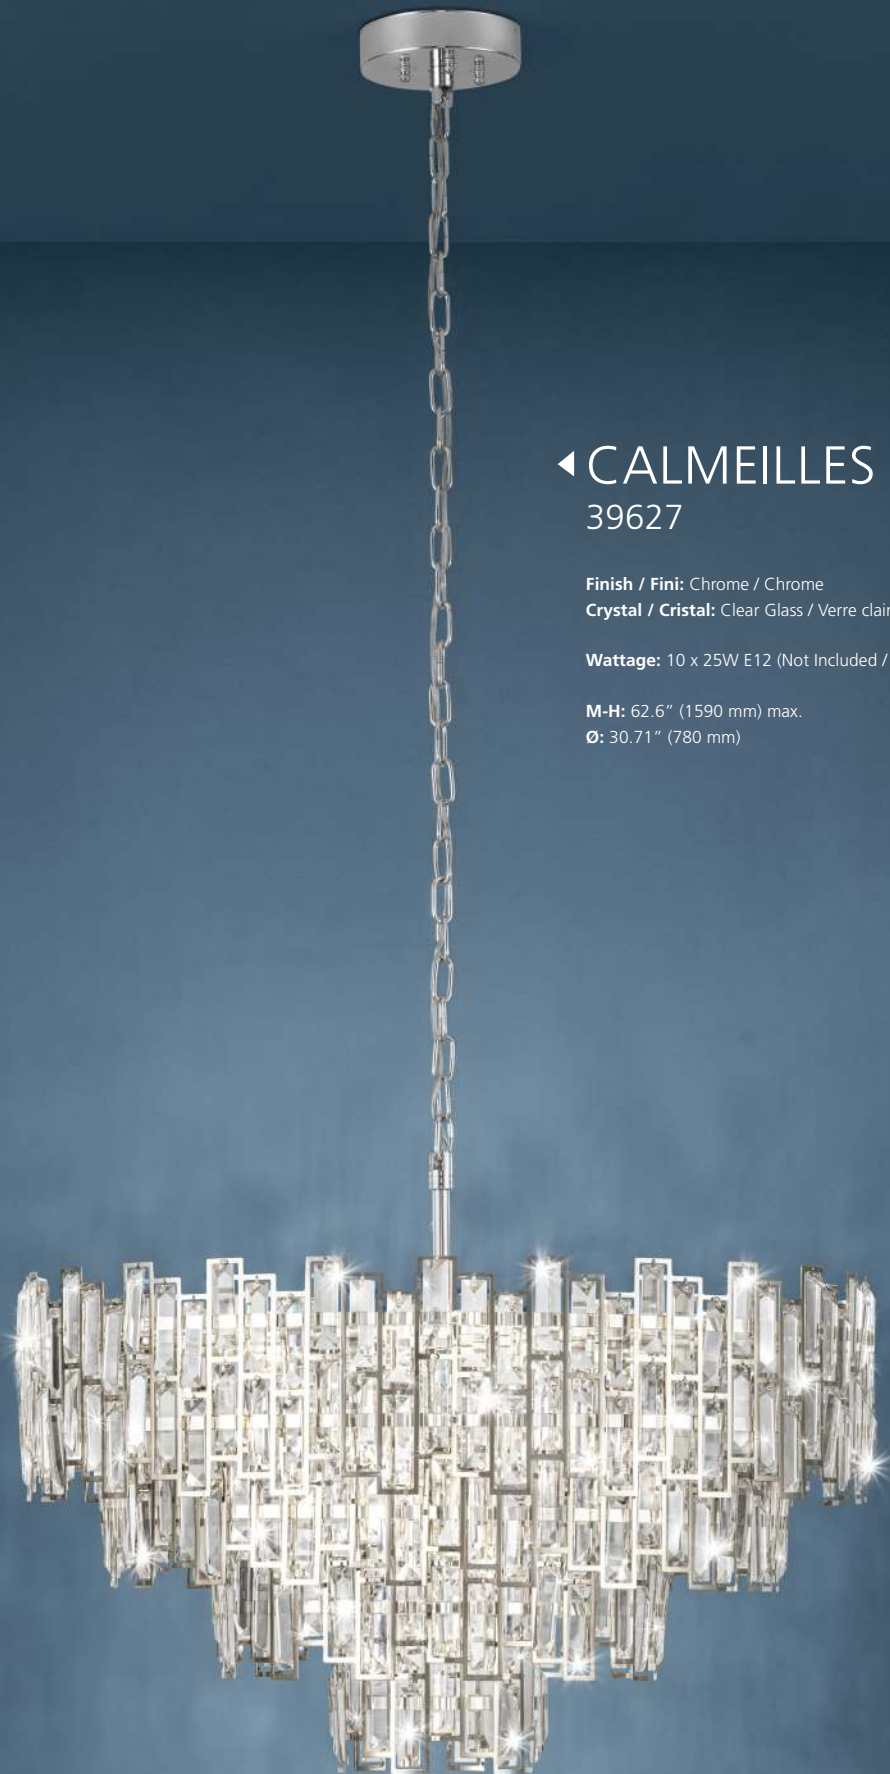

◀ CALMEILLES 1 39627

Finish / Fini: Chrome / Chrome
Crystal / Cristal: Clear Glass / Verre clair

Wattage: 10 x 25W E12 (Not Included / Non incluses)

M-H: 62.6" (1590 mm) max.
Ø: 30.71" (780 mm)