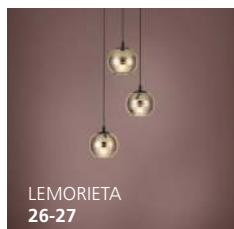

OVERVIEW

VUE D'ENSEMBLE