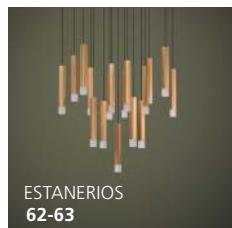

OVERVIEW

VUE D'ENSEMBLE