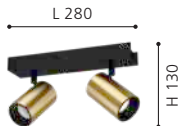

LED

390085N CUMARIBO

spot; steel, black, brass matt

L 640, W 65, H 130

- GU10
- 4x 5W
- neutral WHITE
  4x 345lm
- dimmable