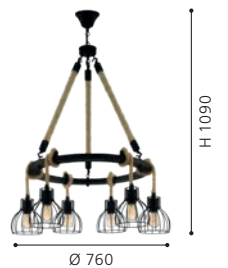

43197N RAMPSIDE

wall light; steel, wood, black

Note: This fitting comes with flex plug and plug, and cannot be hard wired.

L 80, H 300, A 135

- E27
- 1x 28W
- cable switch
- double insulated

9 008606 209842

43199N RAMPSIDE

table light; steel, black / fabric, creme

H 400, Ø 190, Base: Ø 145

- E27
- 1x 28W
- cable switch
- double insulated

9 008606 209858

43256 RAMPSIDE

pendant light; steel, black

H 1380, Ø 110

- E27
- 1x 28W

9 002759 432560

43194 RAMPSIDE

pendant light; steel, wood, black

H 1090, Ø 760

- E27
- 6x 28W

9 002759 431945