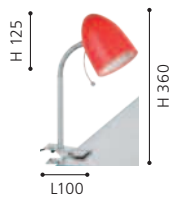

205263N LARA

clip on lamp, steel, grape

H 360, L 100

- E27
- 1x 10W
- cable switch
- double insulated