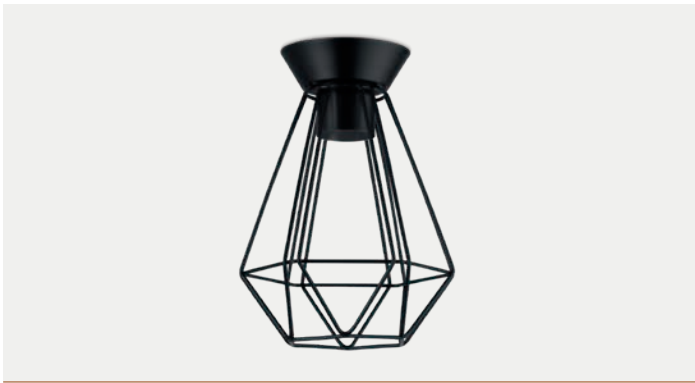

203312 TARBES

DIY Batten Fix; steel, black

H 230, Ø 175

DIY

1x 60W

9 008606 194254