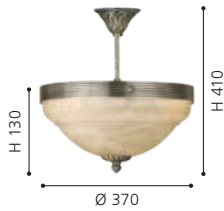

L 180, H 250, A 75

85858

85856 MARBELLA

ceiling light; cast metal, bronzed / glass alabaster, champagne

H 410, Ø 370

85857 MARBELLA

pendant light; cast metal, bronzed / glass alabaster, champagne

H 1100, Ø 740