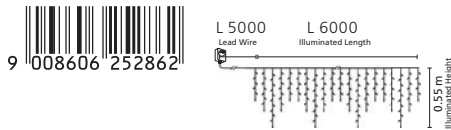

411522N ICICLE LIGHTS X480

icicle lights; black, plastic

L 12000 + 5000 lead

- x480
- 2000K
- low voltage
- 5m lead wire
- IP44