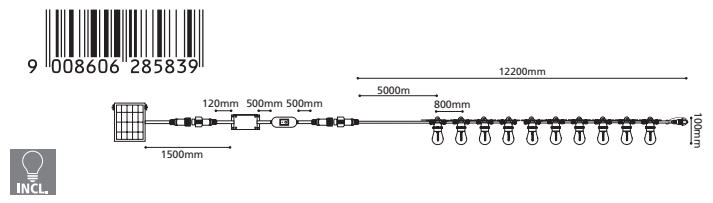

LED

205891N FESTOON 2 SOLAR KIT

solar festoon light; plastic, black lampholders with 2700K globes

Solar panel & battery pack included

L 13000 (5m lead in wire, 80cm spacing between globes)

- E27
- 10x 0.4W
- warm WHITE 2700K
- IP65
- cable switch
- 12V

INCL

LED

205892N FESTOON 2 SOLAR KIT

solar festoon light; plastic, white lampholders with 2700K globes

Solar panel & battery pack included

L 13000 (5m lead in wire, 80cm spacing between globes)

- E27
- 10x 0.4W
- warm WHITE 2700K
- IP65
- cable switch
- 12V

INCL

LED

205895N FESTOON 2 SOLAR KIT

solar festoon light; plastic, black lampholders with multi-colour globes

Solar panel & battery pack included

L 13000 (5m lead in wire, 80cm spacing between globes)

- E27
- 10x 0.4W
- IP65
- cable switch
- 12V

INCL

LED

205896N FESTOON 2 SOLAR KIT

solar festoon light; plastic, white lampholders with multi-colour globes

Solar panel & battery pack included

L 13000 (5m lead in wire, 80cm spacing between globes)

- E27
- 10x 0.4W
- IP65
- cable switch
- 12V

INCL