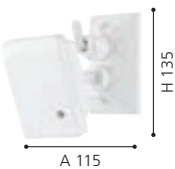

204528 DETECT ME

motion detector; plastic, white

max: 2000W incandescent
max: 1000W fluorescent
max: 1000W LED

L 75, H 135, A 115