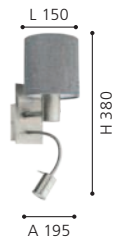

94924 PASTERI

wall light; steel, satin nickel / fabric, white

L 145, H 305, A 195

- E27
- 1x 60W
- rocker switch

9 002759 949242

96373 PASTERI

wall light; steel, satin nickel / fabric, linen, grey

L 145, H 305, A 195

- E27
- 1x 60W
- rocker switch

9 002759 963736

96477

96477 PASTERI

wall light; steel, satin nickel / fabric, white

L 150, H 380, A 195

- E27
- 1x 40W
- LED
- warm WHITE
- x2 rocker switch

- not dimmable
- double insulated

9 002759 964771

96374 PASTERI

wall light; steel, satin nickel / fabric, linen, grey

L 150, H 380, A 195

- E27
- 1x 40W
- LED
- warm WHITE
- x2 rocker switch

- not dimmable
- double insulated

9 002759 963743