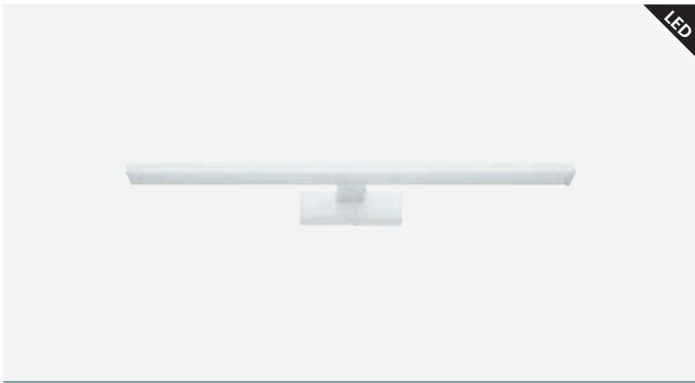

mirror luminaire; aluminium, plastic, black

L 600, H 40, A 120

202939 PANDELLA 1

mirror luminaire; aluminium, plastic, black

L 780, H 40, A 120

203937 PANDELLA 1

mirror luminaire; aluminium, plastic, black

L 1200, H 40, A 120