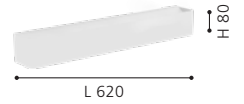

205686N SANIA 5

wall light; steel, white

L 620, H 80, A 90

96037 METRASS

wall light; aluminium, white / plastic, satined

L 200, H 105, A 60

96038 METRASS

wall light; aluminium, satin nickel / plastic, satined