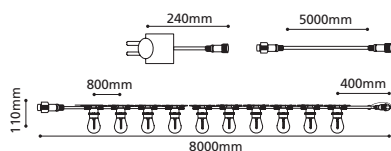

205897N FESTOON 2 PLUG IN KIT

festoon light; plastic, black lampholders with multi-colour globes

interconnect up to 3 sets

L 13000 (5m lead in wire, 80cm spacing between globes)