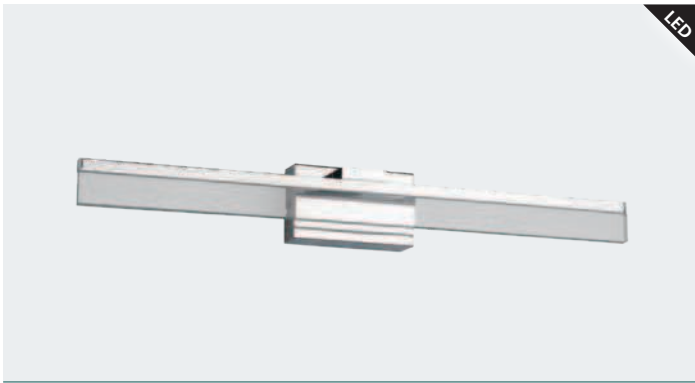

205074 PALMITAL 2

wall luminaire; aluminium, steel, chrome / clear

3000K | 4000K | 5000K

L 595, H 80, A 65

11W	1400lm/ 1400lm/ 1600lm	not dimmable	double insulated	dip switch

9 008606 238026