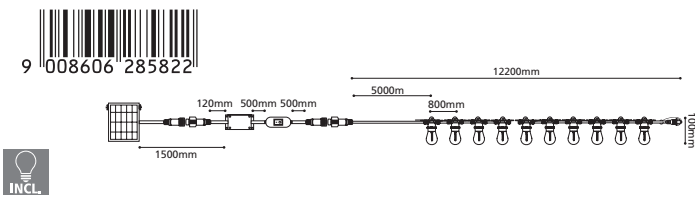

LED

205891N FESTOON 2 SOLAR KIT

solar festoon light; plastic, black lampholders with 2700K globes

Solar panel & battery pack included

L 13000 (5m lead in wire, 80cm spacing between globes)

- E27
- 10x 0.4W
- warm WHITE 2700K
- IP65
- cable switch
- 12V

INCL

LED

205892N FESTOON 2 SOLAR KIT

solar festoon light; plastic, white lampholders with 2700K globes

Solar panel & battery pack included

L 13000 (5m lead in wire, 80cm spacing between globes)

- E27
- 10x 0.4W
- warm WHITE 2700K
- IP65
- cable switch
- 12V

INCL

LED

205895N FESTOON 2 SOLAR KIT

solar festoon light; plastic, black lampholders with multi-colour globes

Solar panel & battery pack included

L 13000 (5m lead in wire, 80cm spacing between globes)

- E27
- 10x 0.4W
- IP65
- cable switch
- 12V

INCL

LED

205896N FESTOON 2 SOLAR KIT

solar festoon light; plastic, white lampholders with multi-colour globes

Solar panel & battery pack included

L 13000 (5m lead in wire, 80cm spacing between globes)

- E27
- 10x 0.4W
- IP65
- cable switch
- 12V

INCL