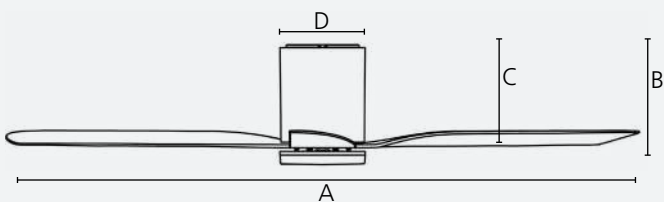

9,270
m³/h

6 speed

Construct

Suitability

30min/
1/2/4/8h

Quick
connect

Reversible

Dimensions