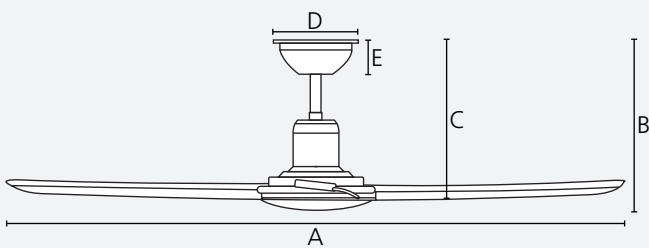

quick
connect

reversible

Dimensions

	mm	inches
A	1220	48.0
B	318	12.5
C	297	11.7
D	142	5.6
E	55.7	2.2

Airflow

Speed	RPM	m ³ /h
night mode	65	2,250
1	110	4,350
2	142	5,610
3	175	7,500
4	210	8,740
5	250	10,510