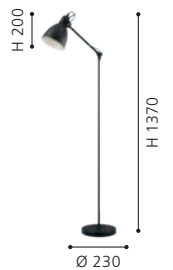

49469N PRIDDY

table lamp; steel, black

H 425, Base: Ø 155

E27

1x 40W

cable
switch

double
insulated

9 008606 153824

49471N PRIDDY

floor lamp; steel, black

H 1370, Base: Ø 230

E27

1x 40W

pedal
switch

double
insulated

9 008606 153831

49471N