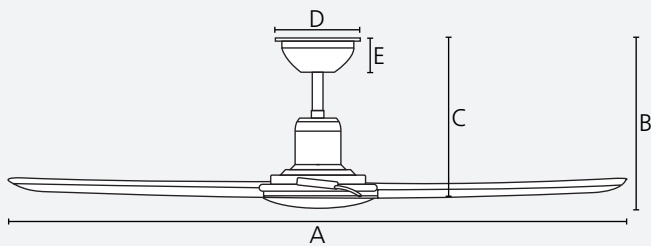

Adaptable

Quick connect

Reversible

Dimensions

	mm	inches
A	1320	52.0
B	335	13.2
C	274	10.8
D	130	5.1
E	61	2.4

Airflow

Speed	RPM	m ³ /h
1	70	2,530
2	120	6,250
3	180	9,830

Accessories