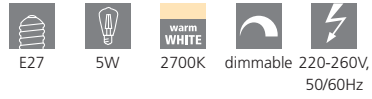

205962 E27-LED-ST64

illuminant; glass, clear

L 140, Ø 64mm