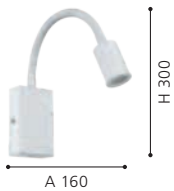

96566 TAZZOLI

wall light; steel, plastic, white

96567 TAZZOLI

wall light; steel, plastic, satin nickel, black

202779 TAZZOLI

wall light; steel, plastic, black

L 65, H 300, A 160

- LED
  3.5W
- warm WHITE
  380lm
- rocker switch
- not dimmable
- 5V2A USB Charging Port

9 002759 965662

L 65, H 300, A 160

- LED
  3.5W
- warm WHITE
  380lm
- rocker switch
- not dimmable
- 5V2A USB Charging Port

9 002759 965679

L 65, H 300, A 160

- LED
  3.5W
- warm WHITE
  380lm
- rocker switch
- not dimmable
- 5V2A USB Charging Port

9 008606 178629