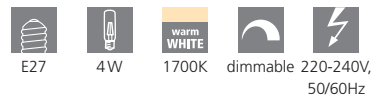

110201 E27-LED-T30

illuminant; glass, black transparent

L 185, Ø 30