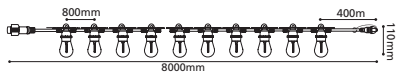

205972 FESTOON 2 EXTENSION KITS

festoon light; plastic, black lampholders with 2700K globes

Suits all FESTOON 2 kits and accessories

L 13000 (5m lead in wire, 80cm spacing between globes)