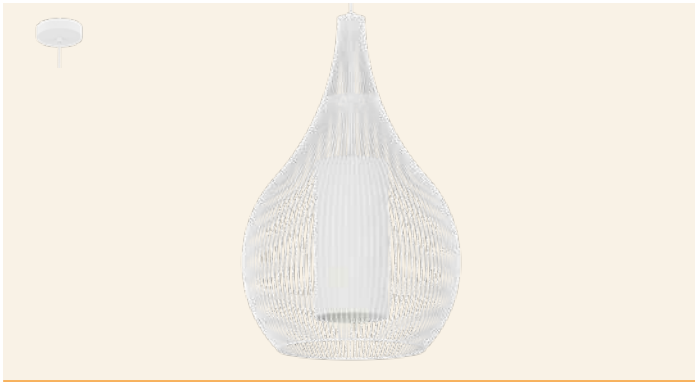

pendant light; steel, white / satin glass, steel, white

H 1100, Ø 190

92252 RAZONI

pendant light; steel, black / satin glass, steel, black, white

H 1100, Ø 190

900829N RAZONI 1

pendant light; steel, white / textile, black, glass