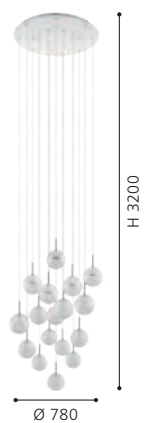

39547

39547 MONTEFIO 2

pendant light; steel, chrome / glass, crystal, frost, clear

H 3200, Ø 780

17x 5W

17x
480lm

not
dimmable

replaceable
LED

double
insulated

9 002759 395476