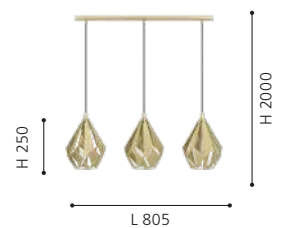

43814N CARLTON

pendant light; steel, gold-coloured / textile, black

43815N CARLTON

pendant light; steel, gold-coloured / textile, black

H 2000, Ø 310mm

H 2000, Ø 385mm

43909N CARLTON

pendant light; steel, gold-coloured / textile, black

H 2000, L 805mm