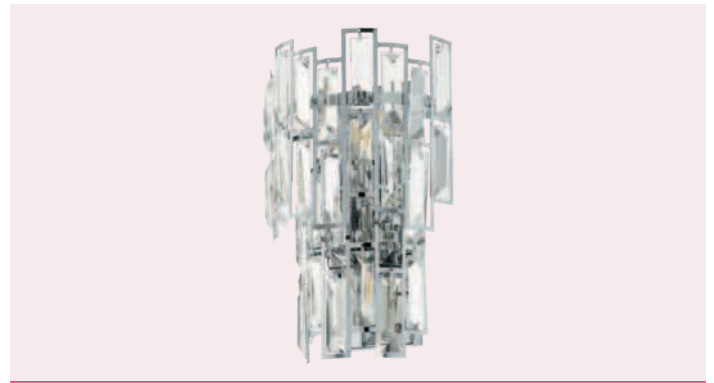

85859 MARBELLA

wall light; cast metal, bronzed / glass alabaster, champagne

L 170, H 200, A 230

39615 CALMEILLES

wall light; steel, brass / crystal, clear

H 330, L 215, A 130

39628 CALMEILLES 1

wall light; steel, chrome / crystal, clear