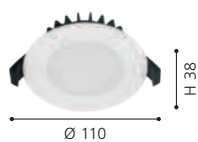

LED

202619N ROYSTAR

recessed light; plastic, aluminium, white flat face

3000K | 4000K | 5000K

H 67, Ø 108

- LED
- TRI COLOUR
- dimmable
- 100°
- Ø 90mm
- IP 44
- IC-4
- 600mm
- DIP
- double insulated

9 008606 176069

LED

203905N ROYSTAR

recessed light; plastic, aluminium, white recessed face

3000K | 4000K | 5000K

H 76, Ø 108

- LED
- TRI COLOUR
- dimmable
- 100°
- Ø 90mm
- IP 44
- IC-4
- 600mm
- DIP
- double insulated

9 008606 196319

LED

203906N ROYSTAR

recessed light; plastic, aluminium, white flat face

3000K | 4000K | 5000K

H 38, Ø 110

- LED
- TRI COLOUR
- dimmable
- 100°
- Ø 90mm
- IP 44
- IC-4
- 600mm
- DIP
- double insulated

9 008606 196326

LED

203907N ROYSTAR

recessed light; plastic, aluminium, white recessed face

3000K | 4000K | 5000K

H 43, Ø 110

- LED
- TRI COLOUR
- dimmable
- 100°
- Ø 90mm
- IP 44
- IC-4
- 600mm
- DIP
- double insulated

9 008606 196333