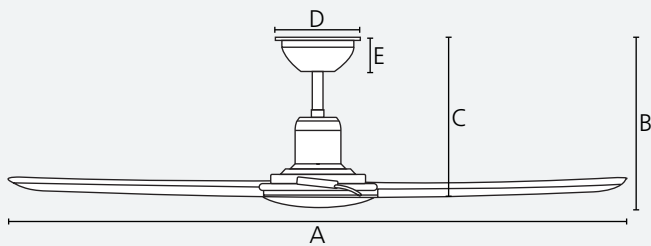

Dimensions

	mm	inches
A	2032	80.0
B	413	16.3
C	357	14.1
D	150	5.9
E	54	2.1

Airflow

Speed	RPM	m³/h
1	65	14,650
2	75	17,130
3	84	19,655
4	89	20,720
5	95	21,270

Accessories

Accessories	Compatible	Page
Extension Rods	Yes	Page 136
Angle Canopy	Yes	Page 134
Light Kit	Yes	Page 38

Compatible

Compatible	Page
Wall Control	Page 130
Remote Control	N/A
Smart Compatible	Page 133