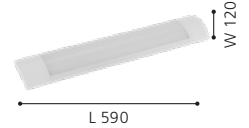

204762 LANKY

LED batten; plastic, white / plastic, white

3000K | 4000K | 5000K

L 590, W 80, H 36

LED	TRI COLOUR	not dimmable	DIP switch	conduit knockouts
20W	1700lm/ 2000lm/ 1800lm			

204764 LANKY

LED batten; plastic, white / plastic, white

3000K | 4000K | 5000K

L 590, W 120, H 42

LED	TRI COLOUR	not dimmable	DIP switch	conduit knockouts
30W	2500lm/ 3000lm/ 2500lm			

204766 LANKY

LED batten; plastic, white / plastic, white

3000K | 4000K | 5000K

L 1190, W 120, H 42

LED	TRI COLOUR	not dimmable	DIP switch	microwave
50W	4100lm/ 5000lm/ 4500lm			

Microwave Sensor Adjustment Settings:
Detection Area - 1m / 1.5m / 2m / 3m
Time On - 5 sec / 90 sec / 3 min / 10 min
Lux Setting - 5 lux / 15 lux / 50 lux / Disabled
Dim Time Delay - 0 sec / 30 sec / 10 min / Disabled

204767 LANKY

LED Batten suspension kit, ceiling canopy & flex included

*Batten not included

H 2000