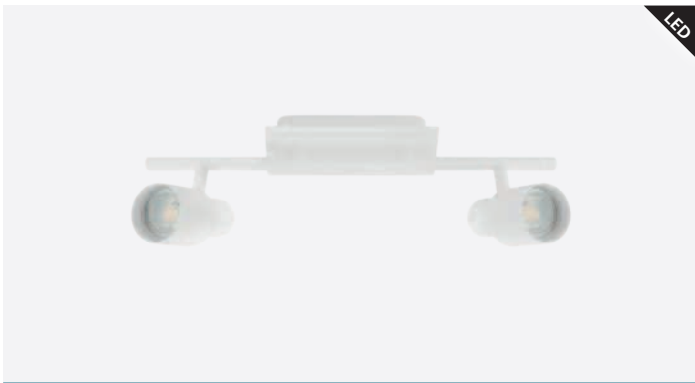

4x 5W

neutral WHITE

4x 345lm

dimmable

L 780

H 160

LED

204332 DAVIDA 2