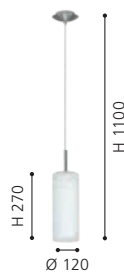

85979N TROY 3

wall light; steel, satin nickel / satin glass, white

L 180, H 250, A 75