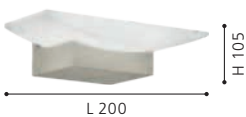

96038 METRASS

wall light; aluminium, satin nickel / plastic, satined

L 200, H 105, A 60