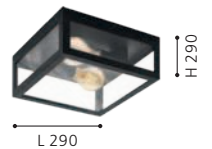

94788 ALAMONTE 1

pendant light; zinc-plated steel, black / glass, clear

L 150, B 150, H 1285

9 002759 947880

94831 ALAMONTE 1

wall light; zinc-plated steel, black / glass, clear

L 170, H 260, A 100

9 002759 948313

98273N ALAMONTE 1

wall light; zinc-plated steel, black / glass, clear

L 150, H 380, A 100

94832 ALAMONTE 1

wall / ceiling light; zinc-plated steel, black / glass, clear

L 290, H 290, A 130

9 002759 948320