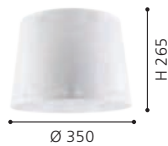

49844N HAMBLETON

table light; steel, satin nickel / steel, white

H 385, Ø 190, Base: Ø 150

- E27
- 1x 60W
- cable switch
- double insulated