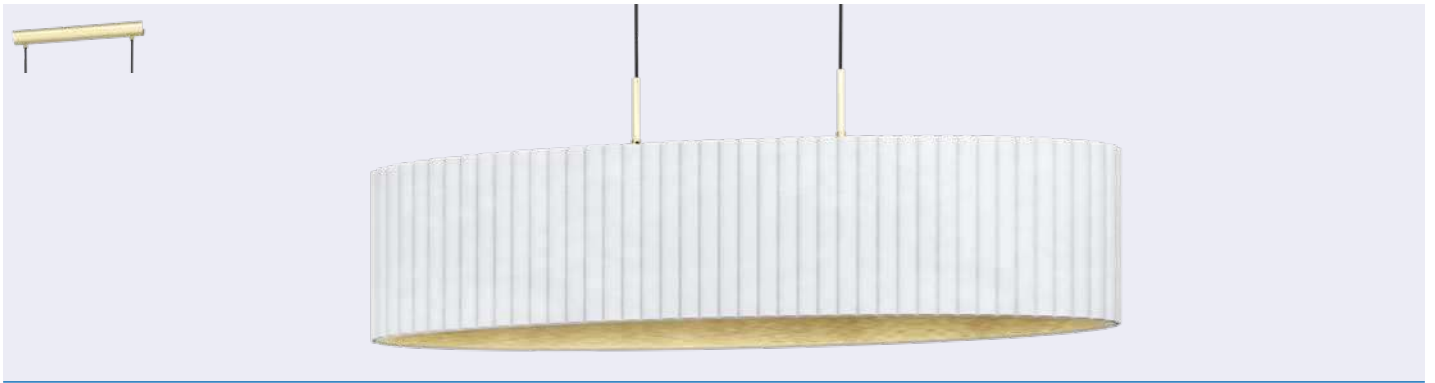

H 420, B 200

LED warm WHITE touch switch dimmable
5.4W 730lm

204735

39764N

39764N TAMARESCO

pendant light; steel, brushed brass / velvet, white, gold

Pendant is oval shaped

L 1020, B 300, H 2000