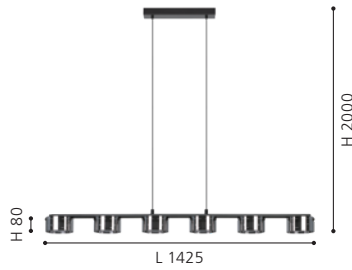

LED

39877N COPILOS

table light; steel, black / glass vaporized, black-transparent

H 420, B 200

LED warm WHITE touch switch dimmable
5.4W 730lm