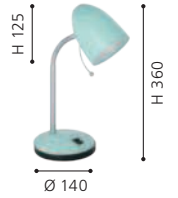

205269N LARA

table lamp, steel, pastel blue

205272N LARA

table lamp, steel, pastel pink

205273N LARA

table lamp, steel, pastel mint

H 360, Ø 140

- E27
- 1x 10W
- rocker switch
- double insulated

9 008606 235148

H 360, Ø 140

- E27
- 1x 10W
- rocker switch
- double insulated

9 008606 235162

H 360, Ø 140

- E27
- 1x 10W
- rocker switch
- double insulated

9 008606 235179

205272N