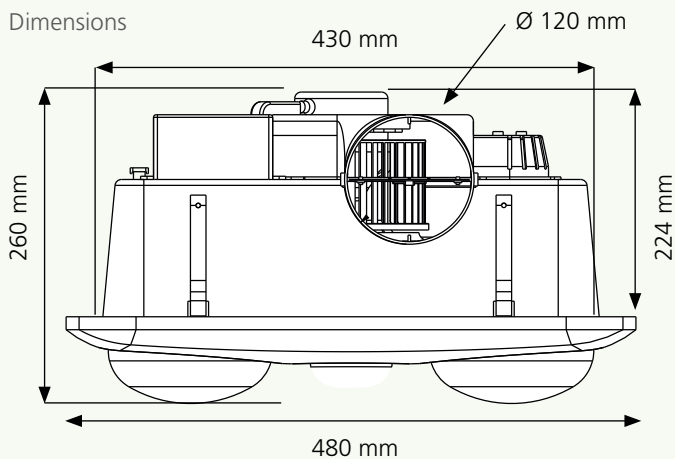

Dimensions

Airflow

Speed	max. Watts	m³/h	m³/h/W
1	40	460	11.5

Recommended Maximum Room Size

Room Size W x H x D	Volume m³
2m x 2.7m x 3m	16.2m³

	mm	inches
Cut Out	430 x 250	16.9 x 9.8
Height	260	10.2
Duct	120	4.7
Fascia	480 x 290	18.9 x 11.4

Attention: Minimum ceiling cavity height of 250mm required for installation.