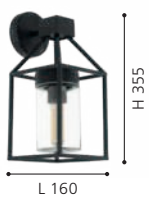

97296 TRECATE

wall light; zinc-plated steel, black / glass, clear

L 160, H 355, A 130