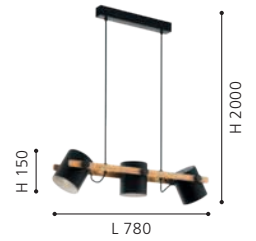

43424N HORNWOOD

pendant light; steel, black, creme / wood

L 1100, W 180, H 2000