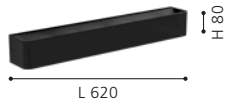

205686N SANIA 5

wall light; steel, white

L 620, H 80, A 90

96037 METRASS

wall light; aluminium, white / plastic, satined

L 200, H 105, A 60

96038 METRASS

wall light; aluminium, satin nickel / plastic, satined