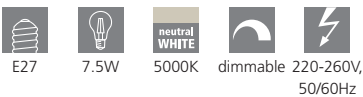

205444 E27-LED-A60

illuminant; glass, clear

L 110, Ø 60