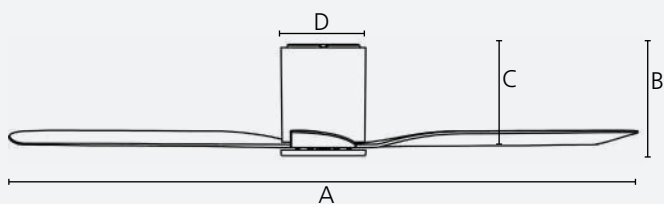

Dimensions

	mm	inches
A	1520	60.0
B	252	9.9
C	215	8.4
D	180	7.1

Airflow

Speed	RPM	m³/h
1	62	3,476
2	85	6,462
3	115	8,715
4	145	10,957
5	170	13,243
6	195	16,089

Accessories

Accessories	Compatible	Page
Extension Rods	Yes	Page 136
Angle Canopy	No	N/A
Light Kit	Integrated	N/A

Compatible

Compatible	Page
Wall Control	Yes Page 130
Remote Control	Included N/A
Smart Compatible	No N/A