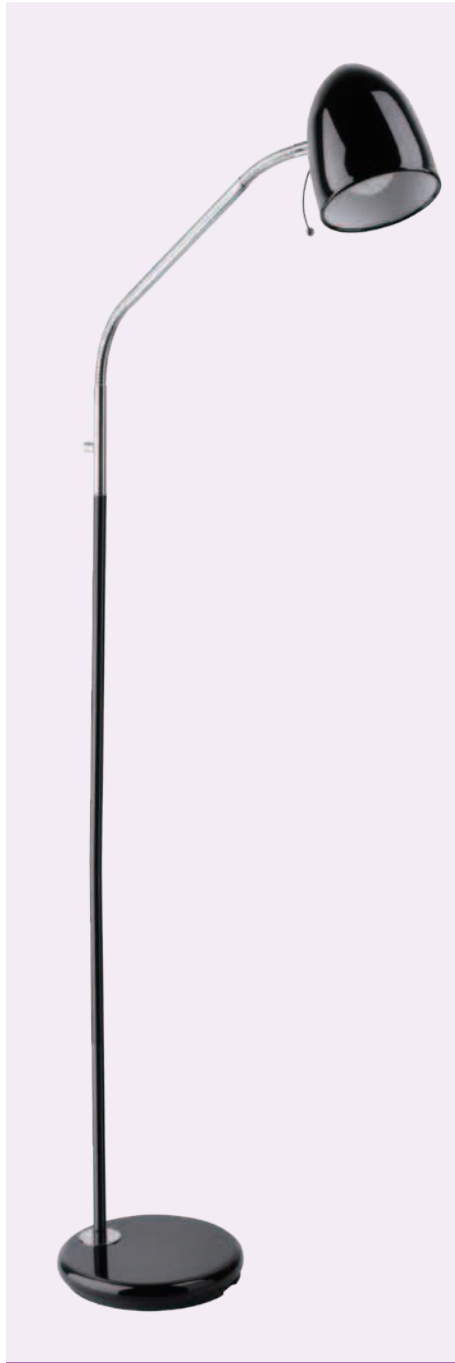

205279N LARA

floor lamp, steel, black