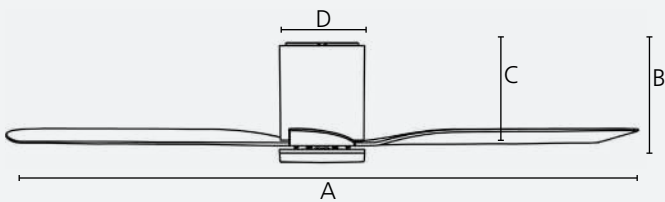

Dimensions

	mm	inches
A	1320	52.0
B	234	9.2
C	229	9.0
D	189	7.4

Airflow

Speed	RPM	m³/h
night mode	70	2,591
1	100	4,506
2	130	7,196
3	160	8,730
4	190	9,574
5	235	11,895

Accessories

Accessories	Compatible	Page
Extension Rods	Yes	Page 136
Angle Canopy	No	N/A
Light Kit	No	N/A

Compatible

Compatible	Page
Wall Control	Yes Page 130
Remote Control	Included N/A
Smart Compatible	No N/A