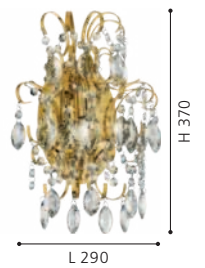

39602 FENOULLET 1

ceiling light; steel, brass / crystal, clear

H 355, Ø 600

39605 FENOULLET 1

pendant light; steel, brass / crystal, clear

H 1210, Ø 575

39606 FENOULLET 1

pendant light; steel, brass / crystal, clear

H 1210, Ø 735

39604 FENOULLET 1

wall light; steel, brass / crystal, clear

L 290, H 370, A 175