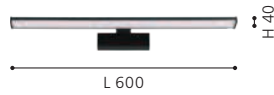

mirror luminaire; aluminium, plastic, black

L 600, H 40, A 120

202939 PANDELLA 1

mirror luminaire; aluminium, plastic, black

L 780, H 40, A 120

203937 PANDELLA 1

mirror luminaire; aluminium, plastic, black

L 1200, H 40, A 120