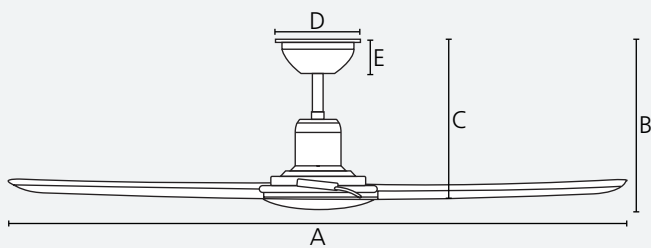

reversible

Dimensions

	mm	inches
A	1520	60.0
B	295	11.6
C	285	11.2
D	170	6.7
E	50	2.0

Airflow

Speed	RPM	m³/h
night mode	60	3,591
1	90	6,032
2	111	7,638
3	131	9,526
4	150	10,957
5	178	14,346

Accessories

Accessories	Compatible	Page
Extension Rods	Yes	Page 136
Angle Canopy	Yes	Page 134
Light Kit	Integrated	N/A