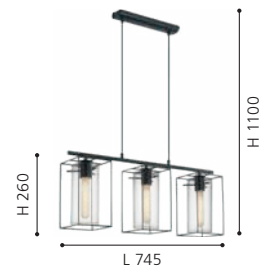

49496

49495 LONCINO

pendant light; steel, black / smoked glass, black-transparent

L 150, B 150, H 1100

E27

1x 60W

double insulated

9 002759 494957

49496 LONCINO

pendant light; steel, black / smoked glass, black-transparent

L 745, B 150, H 1100

E27

3x 60W

9 002759 494964