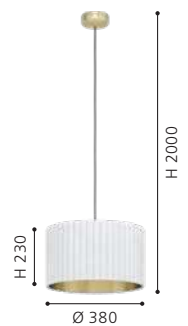

39766N TAMARESCO

table light; steel, brushed brass / velvet, white, gold

H 520, Ø 300, Base: Ø 195

39765N TAMARESCO

pendant light; steel, brushed brass / velvet, white, gold

H 2000, Ø 380

390238N PAISANO

pendant light; steel, white / rattan, natural