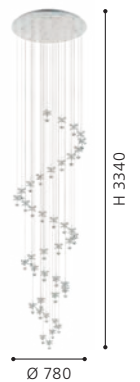

39545 PIANOPOLI 1

pendant light; steel, chrome / crystal, clear

H 3340, Ø 780

- LED
  40x 1.8W
- warm WHITE
  40x 215lm
- replaceable LED
- dimmable

9 002759 395452