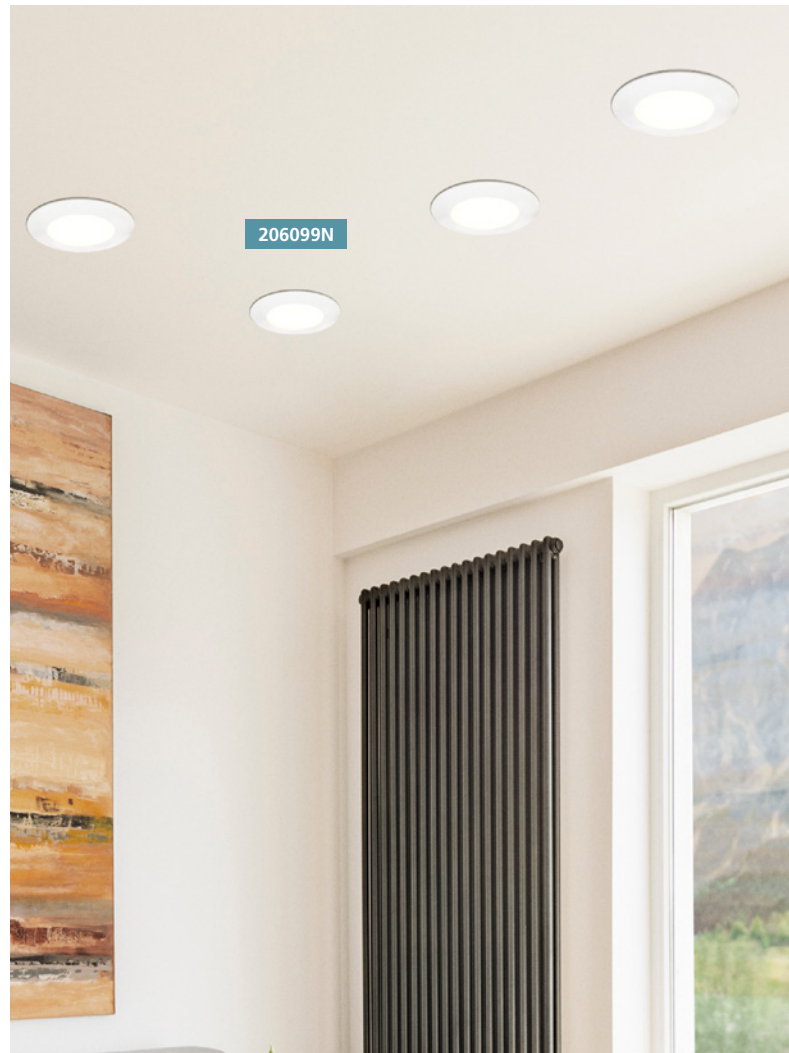

204773N MY CONTROL ROYSTAR

recessed light; plastic, white

* Voice control device not included

2700K - 6500K + RGB

H 38, Ø 110