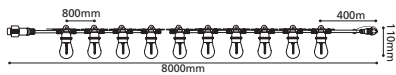

205974 FESTOON 2 EXTENSION KITS

festoon light; plastic, black lampholders with multi-colour globes

Suits all FESTOON 2 kits and accessories

L 13000 (5m lead in wire, 80cm spacing between globes)