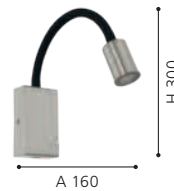

96566 TAZZOLI

wall light; steel, plastic, white

96567 TAZZOLI

wall light; steel, plastic, satin nickel, black

202779 TAZZOLI

wall light; steel, plastic, black

L 65, H 300, A 160

- LED
  3.5W
- warm WHITE
  380lm
- rocker switch
- not dimmable
- 5V2A USB Charging Port

9 002759 965662

L 65, H 300, A 160

- LED
  3.5W
- warm WHITE
  380lm
- rocker switch
- not dimmable
- 5V2A USB Charging Port

9 002759 965679

L 65, H 300, A 160

- LED
  3.5W
- warm WHITE
  380lm
- rocker switch
- not dimmable
- 5V2A USB Charging Port

9 008606 178629