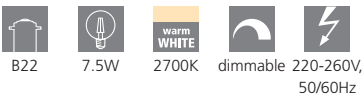

205952 B22-LED-G95

illuminant; glass, clear

L 138, Ø 95mm