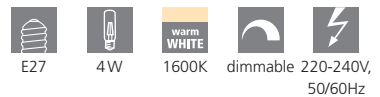

9 008606 228133

4W ~ 30W

9 008606 228140

4W ~ 30W

9 008606 238217

4W ~ 30W