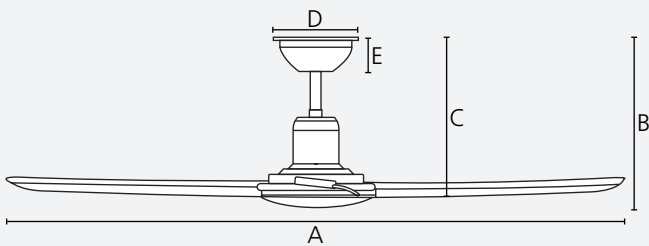

6 speed

13°

Construct

1/4/8 h

Mode

Quick
connect

Reversible

Dimensions