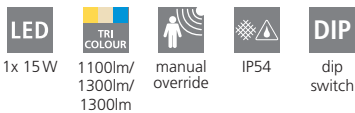

204391 CHOPPER

wall light; cast aluminium, black

3000K | 4000K | 6000K

L 120, H 205, A 165