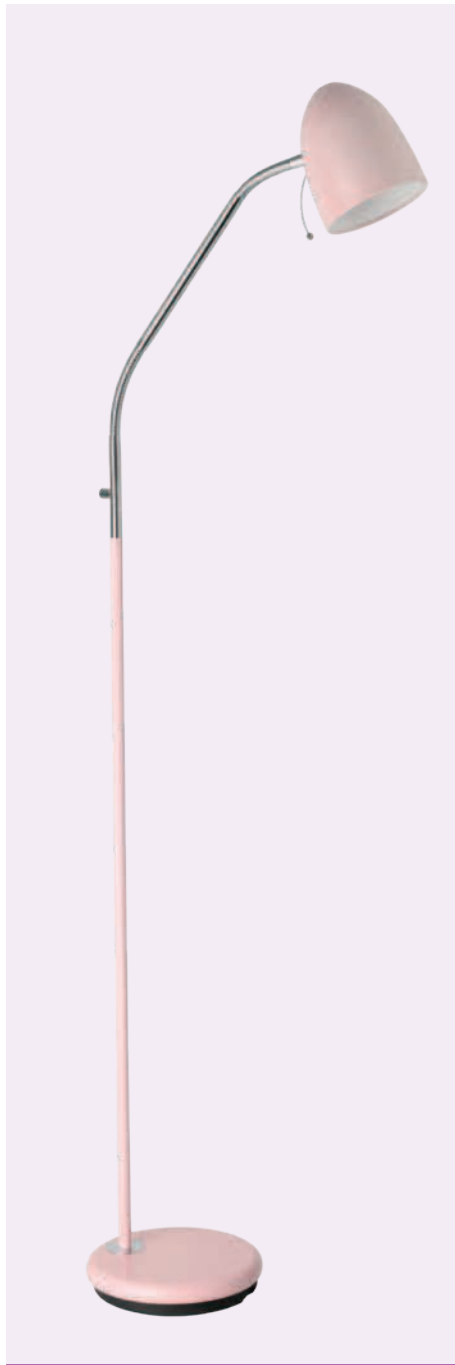

205581N LARA

floor lamp, steel, pastel pink