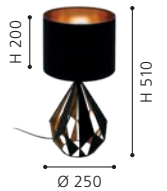

table lamp; steel, black, copper colour / fabric, black, copper

H 510, Ø 250

9 008606 209743

43646N MARDYKE

table lamp; steel, black / glass

L 190, B 128, H 505

9 008606 209729

43646N