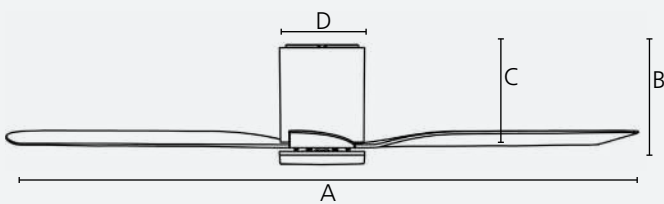

1750lm

Dimmable

2/8 h

Quick connect

Reversible

Dimensions

	mm	inches
A	1320	52.0
B	258	10.2
C	229	9.0
D	189	7.4

Airflow