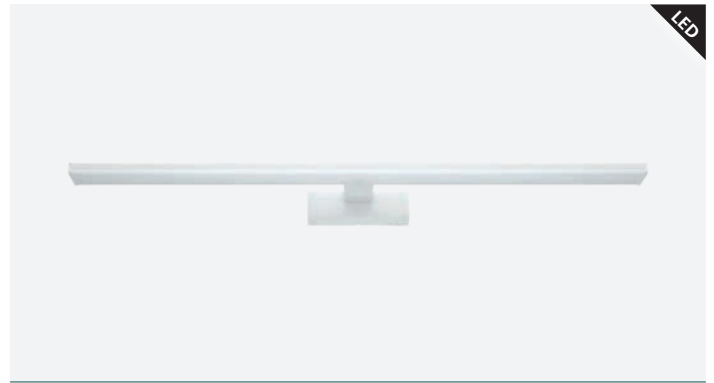

203425 PANDELLA 1

mirror luminaire; aluminium, plastic, white

L 780, H 40, A 120