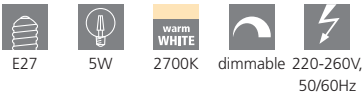

205426 E27-LED-G125

illuminant; glass, clear

L 172, Ø 125