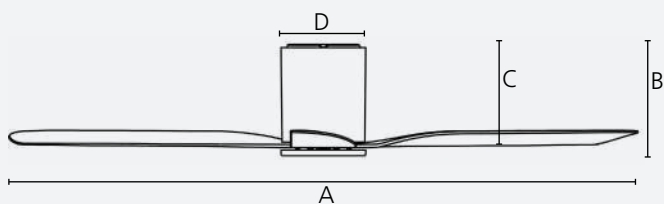

Dimensions

	mm	inches
A	1320	52.0
B	235	9.3
C	215	8.4
D	180	7.1

Airflow

Speed	RPM	m ³ /h
1	70	2,894
2	105	4,860
3	140	6,690
4	170	8,740
5	200	10,100
6	230	12,640

Accessories

Accessories	Compatible	Page
Extension Rods	Yes	Page 136
Angle Canopy	No	N/A
Light Kit	No	N/A