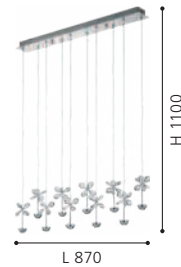

39245 PIANOPOLI

ceiling light; stainless steel, chrome / crystal, clear

H 365, Ø 500

- LED
  15x 1.8W
- warm WHITE
  15x 215lm
- dimmable
- replaceable LED
- double insulated

9 002759 392451