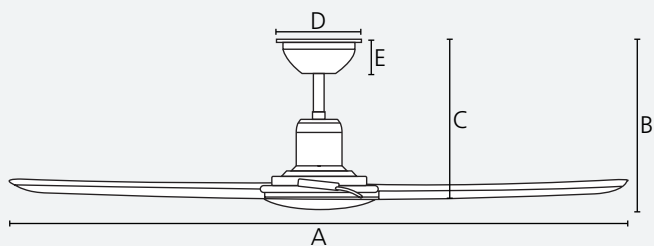

control

adaptable

reversible

Dimensions

	mm	inches
A	1220	48.0
B	334	13.1
C	284	11.2
D	150	5.9
E	58	2.3

Airflow

Speed	RPM	m ³ /h
1	90	4,152
2	160	9,809
3	235	13,390

Accessories