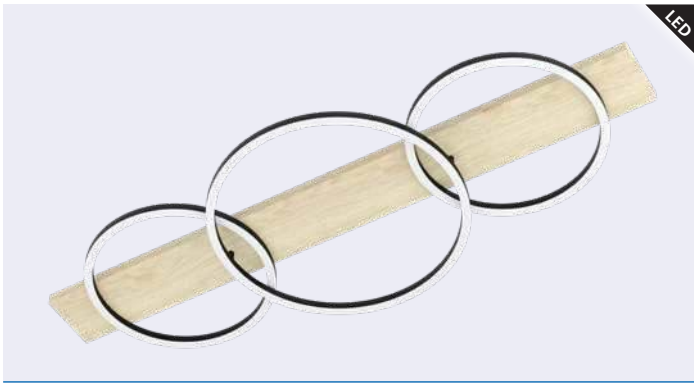

LED

99468 BOYAL

ceiling light; steel, wood, black, natural wood

L 1010, B 400, H 95

LED 36W
warm WHITE 3400lm
not dimmable
double Insulated

9 002759 994686

L 1010

B 400