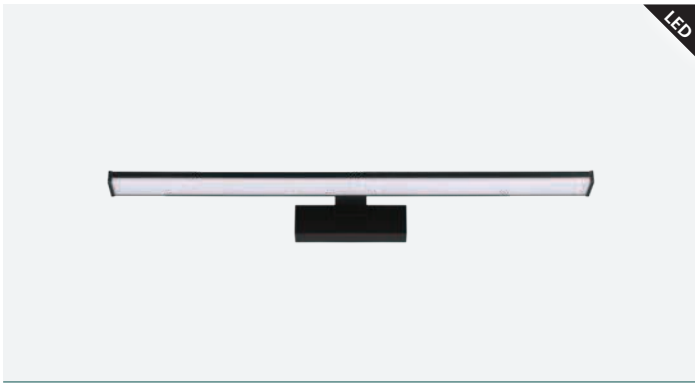

202938 PANDELLA 1

mirror luminaire; aluminium, plastic, black

L 600, H 40, A 120