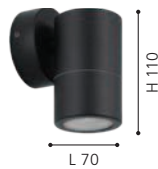

206134 FREMANTLE

wall light; powder coated aluminium, matt black / glass, clear

3000K | 4000K | 5000K

H 110, L 70, A 90