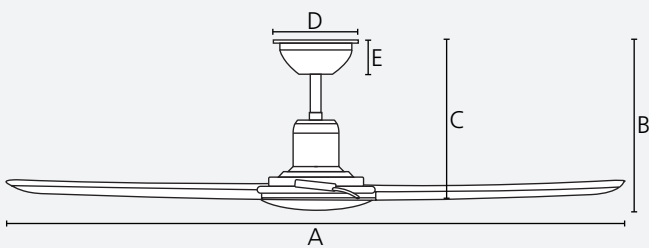

6 speed

15°

construct

30min/
1/2/4/8 h

quick
connect

reversible

Dimensions

	mm	inches
A	1320	52.0
B	318	12.5
C	297	11.7
D	142	5.6
E	55.7	2.2