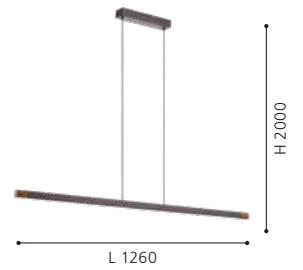

205743 LISCIANA

pendant light; aluminium, steel, wood / grey, white

H 2000, W 35, L 1260

LED
22W

warm
WHITE
2500lm

dimming