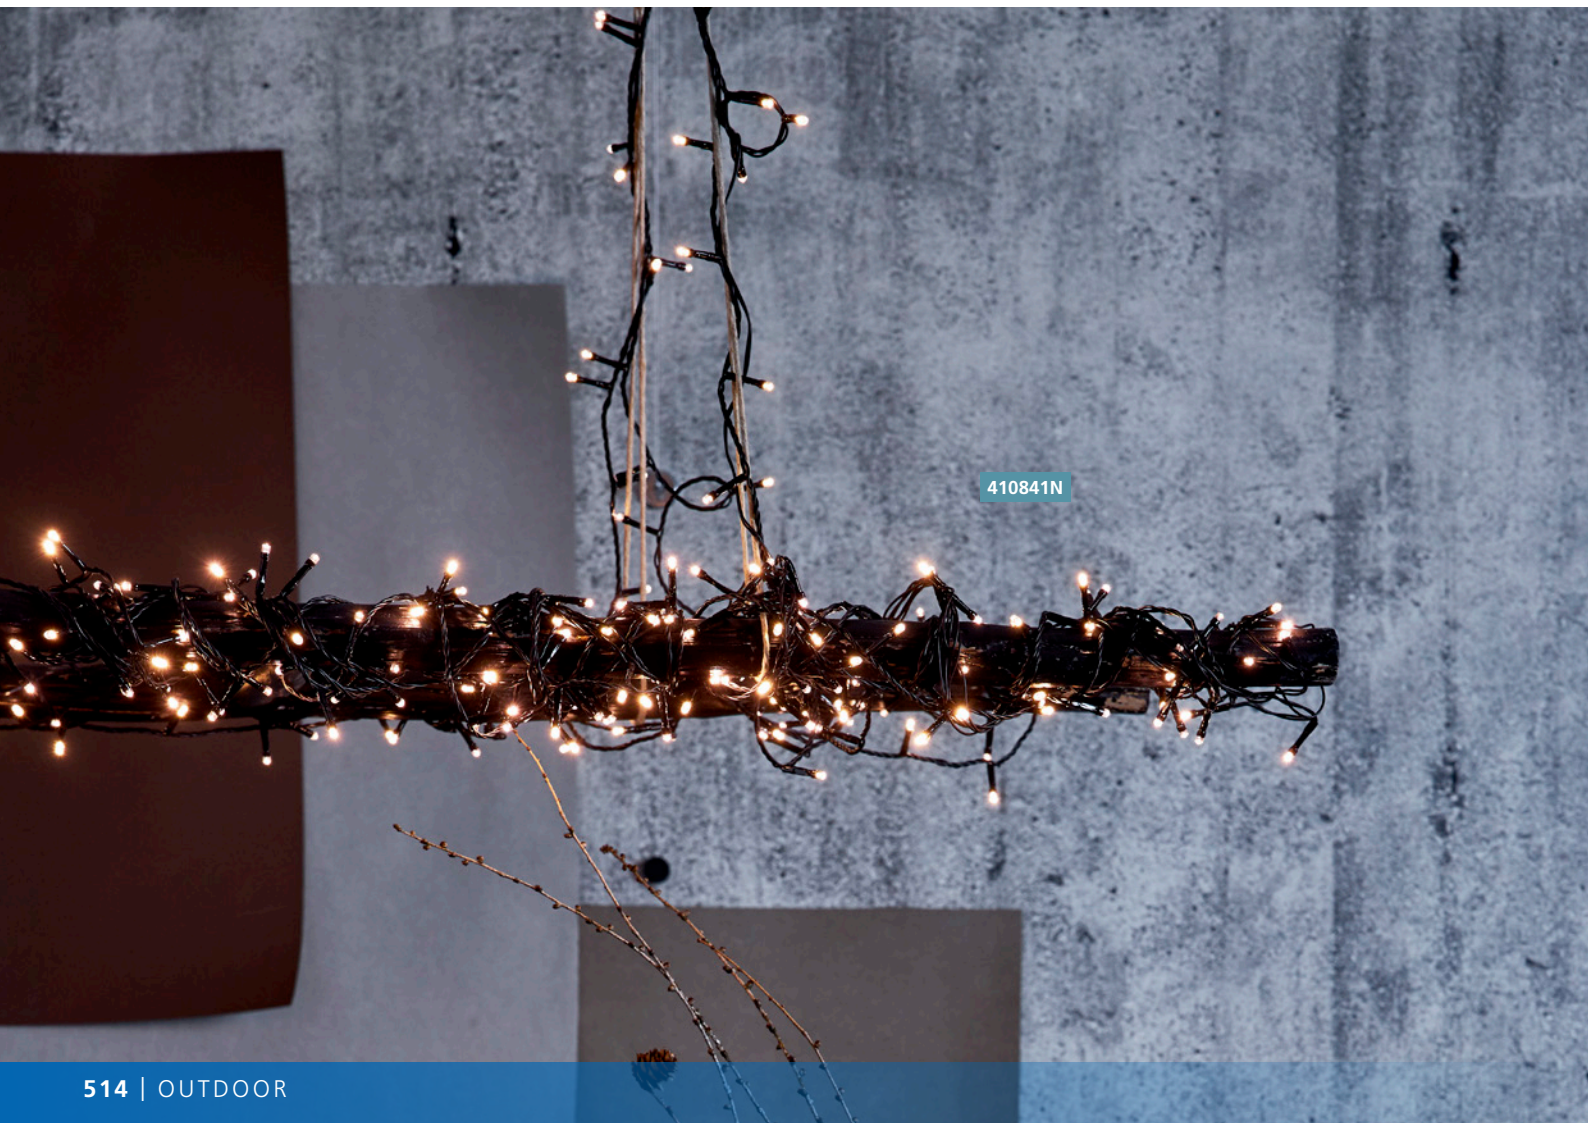

410841N FAIRY LIGHTS X80

fairy lights; black, plastic

410837N FAIRY LIGHTS X180

fairy lights; black, plastic

410832N FAIRY LIGHTS X360

fairy lights; black, plastic

L 5600 + 5000 lead

LED x80
crisp WHITE 3000K
SAFE LOW VOLTAGE low voltage
5m lead wire
IP44

L 12600 + 5000 lead

LED x180
crisp WHITE 3000K
SAFE LOW VOLTAGE low voltage
5m lead wire
IP44

L 25000 + 5000 lead

LED x360
crisp WHITE 3000K
SAFE LOW VOLTAGE low voltage
5m lead wire
IP44

410841N