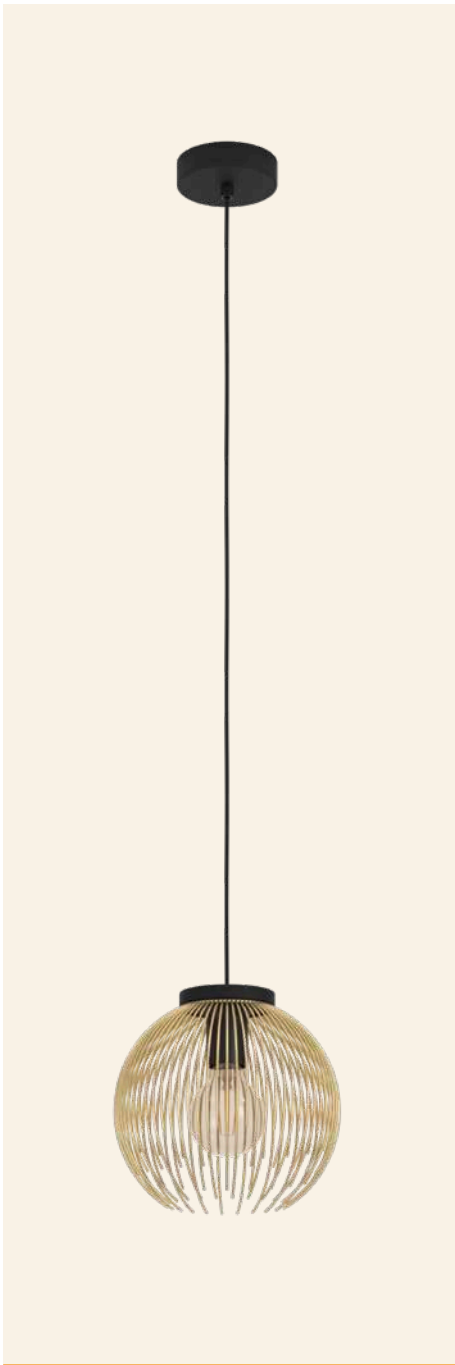

900166N VENEZUELA

pendant light; steel, black, gold