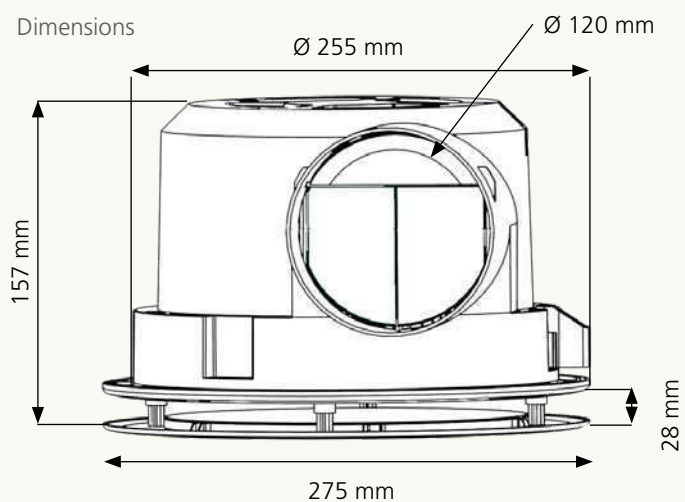

Dimensions

	mm	inches
Cut out	255	10.0
Height	157	6.2
Duct	120	4.7
Fascia	28	1.1

Attention: Minimum ceiling cavity height of 250mm required for installation.

Airflow

Speed	max. Watts	m³/h	m³/h/W
1	50	300	6

Recommended Maximum Room Size

Room Size W x H x D	Volume m³
2m x 2.4m x 2m	9.6m³