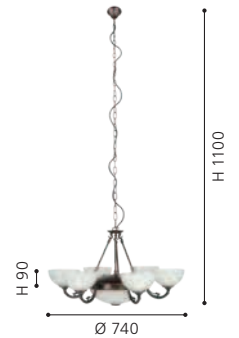

204955 SAVOY

wall light; cast metal, bronzed / satin glass, white

L 180, H 160, A 240