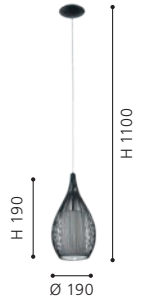

pendant light; steel, white / satin glass, steel, white

H 1100, Ø 190

92252 RAZONI

pendant light; steel, black / satin glass, steel, black, white

H 1100, Ø 190

900829N RAZONI 1

pendant light; steel, white / textile, black, glass