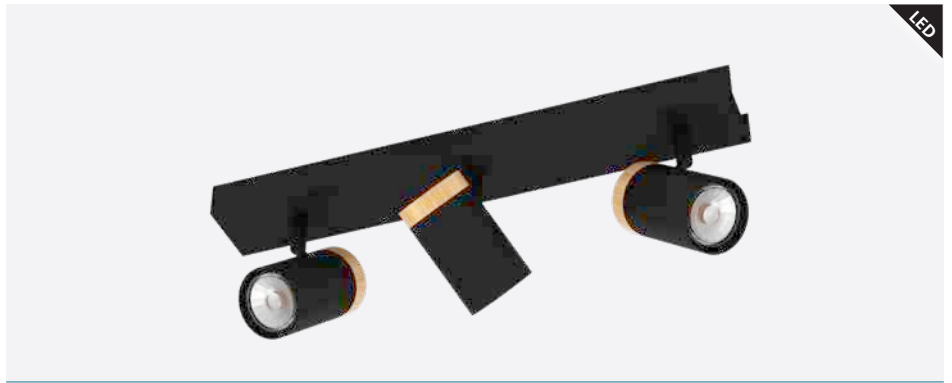

LED

39648N CARTAGENA

spot; steel, wood, black

L 460, W 65, H 130

- GU10
- 3x 5W
- neutral WHITE
- 3x
- 345lm
- dimmable

9 008606 265060