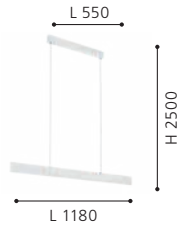

Canopy Width: 45mm
Pendant Width: 15mm