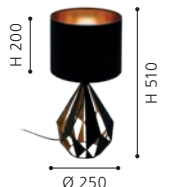

43077N CARLTON 5

table light; steel, black, copper / fabric, black, copper coloured

H 510, Ø 250