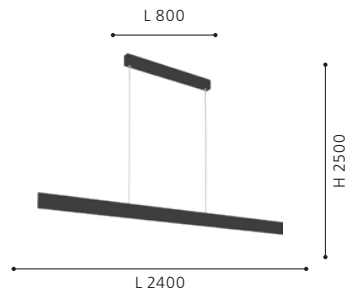

Canopy Width: 45mm
Pendant Width: 15mm