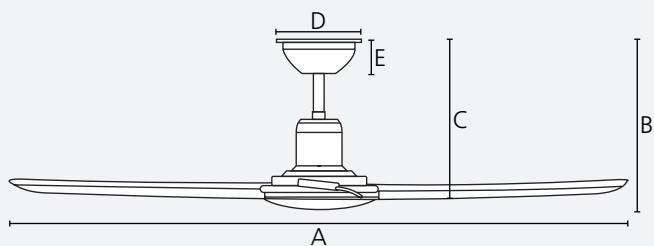

	mm	inches
A	1016	40.0
B	295	11.6
C	285	11.2
D	170	6.7
E	50	2.0

Airflow

Speed	RPM	m ³ /h
night mode	60	2,410
1	100	4,830
2	133	6,380
3	168	9,080
4	205	12,200
5	250	15,650

Accessories

Accessories	Compatible	Page
Extension Rods	Yes	Page 136
Angle Canopy	Yes	Page 134
Light Kit	Integrated	N/A