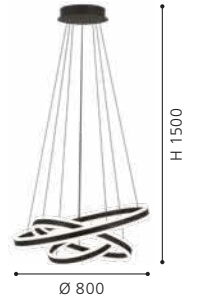

39313 TONARELLA

pendant light; steel, champagne / satined

H 1500, Ø 800, B 265

- LED
  78W
- warm
  WHITE
  9120lm
- dimmable
- double
  insulated

9 002759 393137