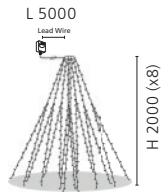

410835N TREE LIGHTS X360

tree lights; black, plastic

H 2000, Ø 60

- **LED**
  x360
- **crisp WHITE**
  3000K
- **SAFE LOW VOLTAGE**
  low voltage
- **5m lead wire**
- **IP44**