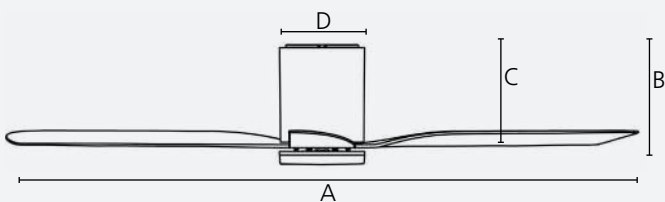

30min/
1/2/4/8h

Quick
connect

Reversible

Dimensions

	mm	inches
A	1120	44.0
B	234	9.2
C	229	9.0
D	189	7.4

Airflow

Speed	RPM	m ³ /h
night mode	70	2,093
1	100	3,684
2	130	4,940
3	160	6,651
4	190	7,903
5	250	9,270