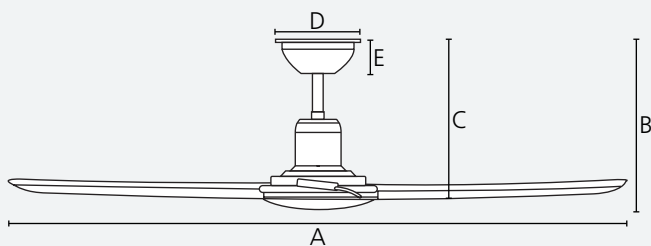

1/2/4/8 h

Quick
connect

Use

Reversible

Dimensions

	mm	inches
A	1524	60.0
B	413	16.3
C	357	14.1
D	150	5.9
E	54	2.1

Airflow

Speed	RPM	m ³ /h
1	65	7,180
2	84	9,500
3	104	12,050
4	125	14,175
5	143	16,220