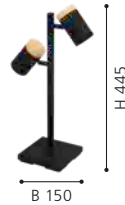

390071N CARTAGENA

floor lamp; steel, wood / black

H 1625, B 205

- GU10
- 3x 5W
- 3x 345lm
- pedal switch
- double insulated