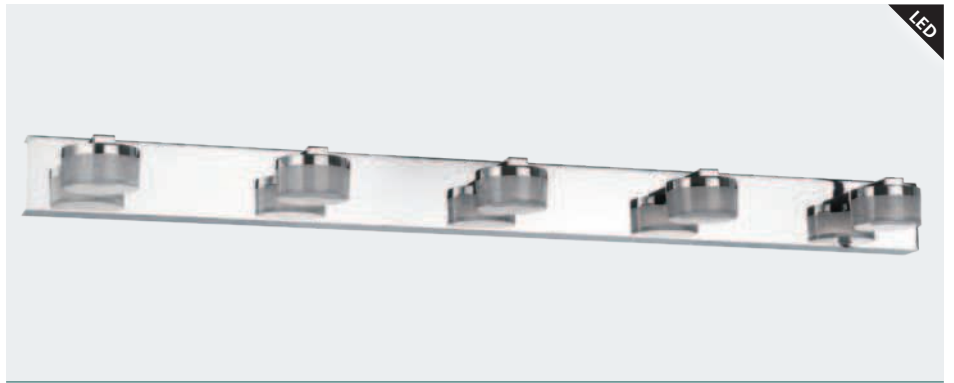

205047 ROMENDO 2

wall luminaire; steel, chrome / plastic, clear, satined

3000K | 4000K | 5000K

L 900, H 70, A 125

9 008606 237982