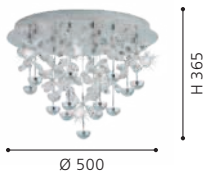

93662 PIANOPOLI

pendant light; stainless steel, chrome / crystal, clear

H 1100, Ø 500

- LED
  15x 2.5W
- warm WHITE
  15x 270lm
- not dimmable
- replaceable LED
- double insulated

9 002759 936624