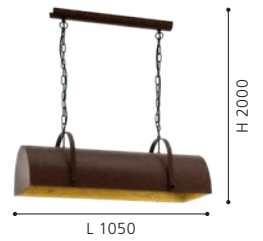

endant light; steel, brown

H 2000, L 1050, W 280

E27

3x 60W

49702N

43468N LAYHAM

pendant light; steel, wood, black, brown rustic

L 960, W 85, H 2000