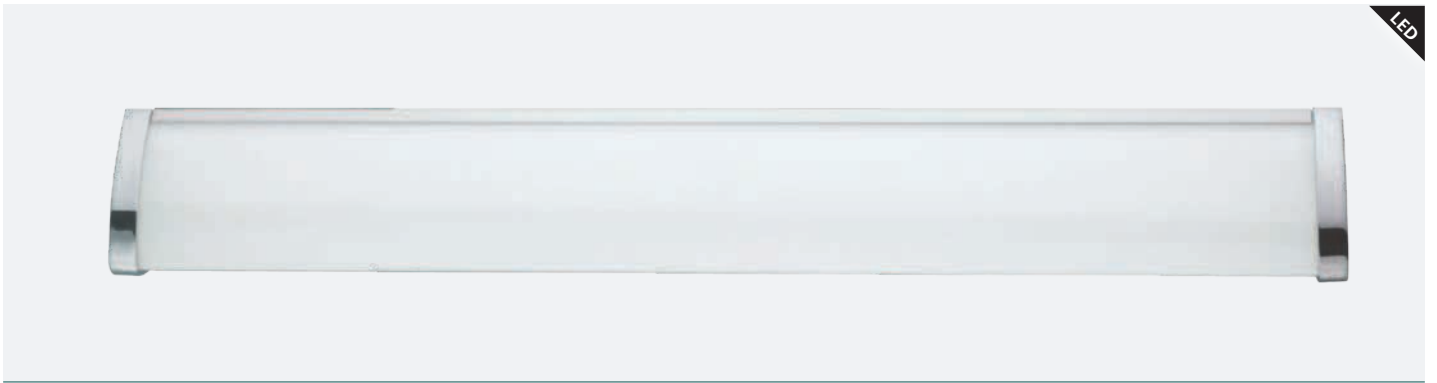

94713 GITA 2

wall / ceiling luminaire; cast metal, chrome

L 600, B 75, H 75

- LED
  16W
- neutral
  WHITE
  1900lm
- not
  dimmable
- IP44
- double
  insulated

9 002759 947132