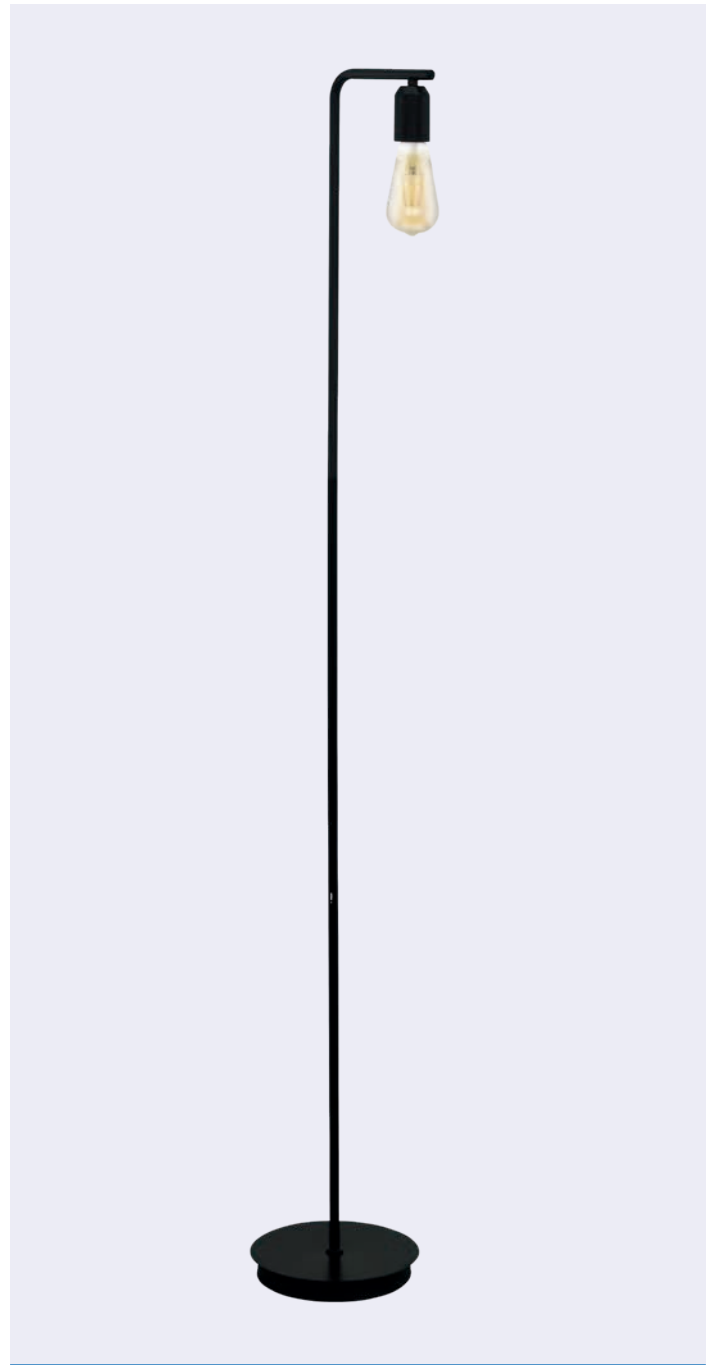

98066N ADRI 3

floor light; steel, black

H 1500, Base: Ø 215

E27 1x 12W peddle switch double insulated

9 008606 198559