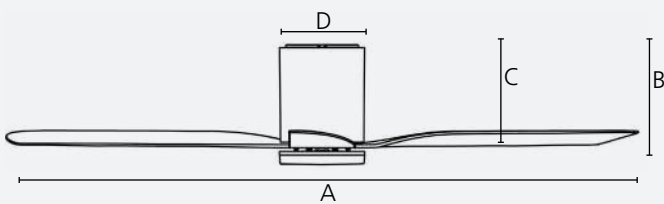

Dimensions

	mm	inches
A	1320	52.0
B	258	10.2
C	229	9.0
D	189	7.4

Airflow

Speed	RPM	m³/h
night mode	70	2,591
1	100	4,506
2	130	7,196
3	160	8,730
4	190	9,574
5	235	11,895

Accessories

Accessories	Compatible	Page
Extension Rods	Yes	Page 136
Angle Canopy	No	N/A
Light Kit	Integrated	N/A

Compatible

Compatible	Page
Wall Control	Yes Page 130
Remote Control	Included N/A
Smart Compatible	No N/A