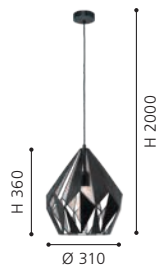

49255N CARLTON 1

pendant light; steel, black, silver

H 2000, Ø 310