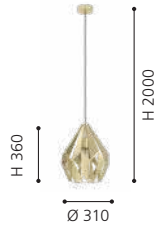

43815N CARLTON

pendant light; steel, gold-coloured / textile, black

H 2000, Ø 310mm

H 2000, Ø 385mm

43909N CARLTON

pendant light; steel, gold-coloured / textile, black

H 2000, L 805mm