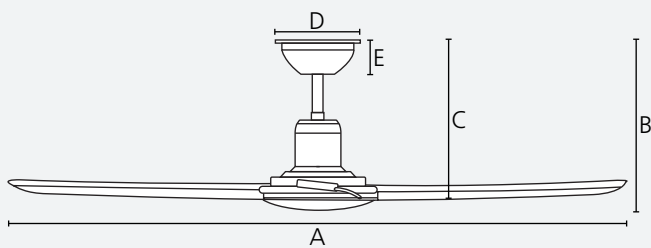

reversible

Dimensions

	mm	inches
A	1520	60.0
B	295	11.6
C	295	11.6
D	158	6.2
E	73	2.9

Airflow

Speed	RPM	m ³ /h
night mode	70	4,012
1	85	5,556
2	115	7,911
3	145	10,519
4	170	12,588
5	195	14,194

Accessories

Accessories	Compatible	Page
Extension Rods	Yes	Page 136
Angle Canopy	Yes	Page 134
Light Kit	No	N/A