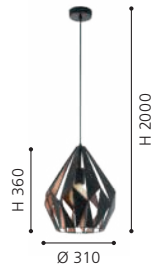

49254N CARLTON 1

pendant light; steel, black, copper coloured

H 2000, Ø 310