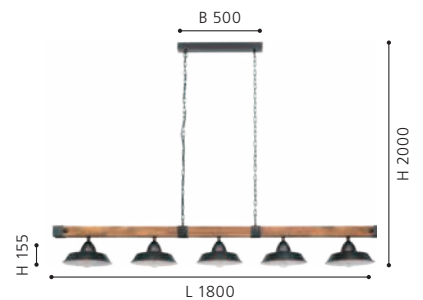

49684 OLDBURY

pendant light; steel, wood, black, brown rustic

L 860, B 500, H 1100

49685 OLDBURY

pendant light; steel, wood, black, brown rustic

L 1180, B 500, H 1100

205036 OLDBURY

pendant light; steel, wood, black, brown rustic

L 1800, B 500, H 2000