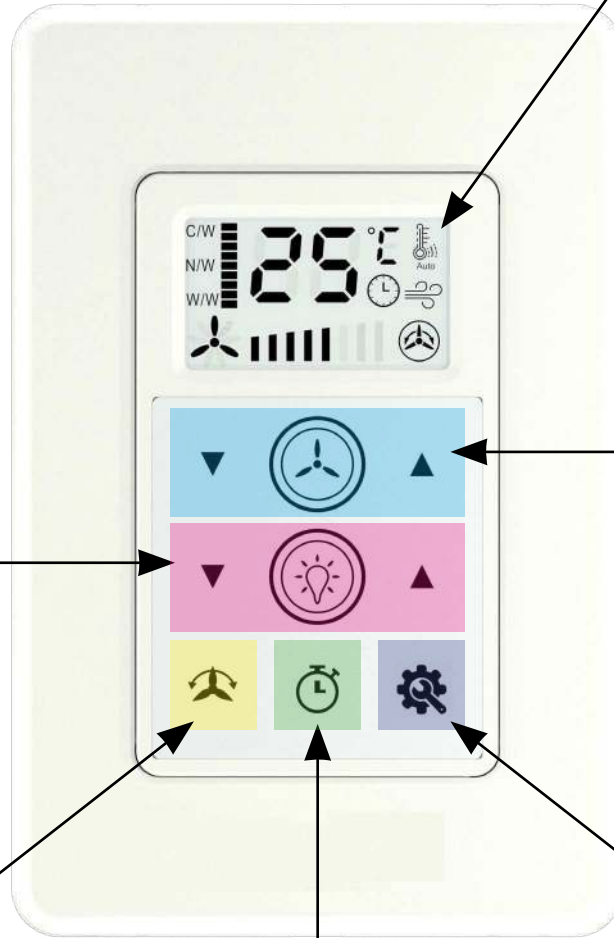

DC Wall Control

Suits current EGLO DC ceiling fans

H 116, W 34, L 76

DISPLAY

Back lit LED display for wide angle viewing at any ambient light level

AIR MOVEMENT

Increase or decrease airflow, and turn fan on or off