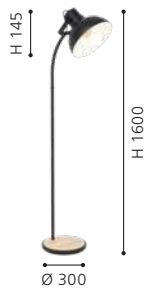

43172N LUBENHAM 1

floor light; steel, antique nickel

43166N LUBENHAM

floor light; steel, wood / black

H 1600, W 300, L 475, Ø 300

E27 1x 28W pedal switch

9 008606 230693

H 1600, W 300, L 475, Ø 300

E27 1x 28W pedal switch

9 008606 230716