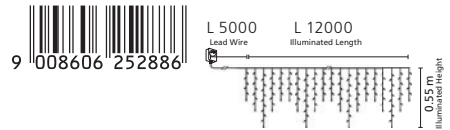

411523N ICICLE LIGHTS X960

icicle lights; black, plastic

L 24000 + 5000 lead

- x240
- 2000K
- low voltage
- 5m lead wire
- IP44