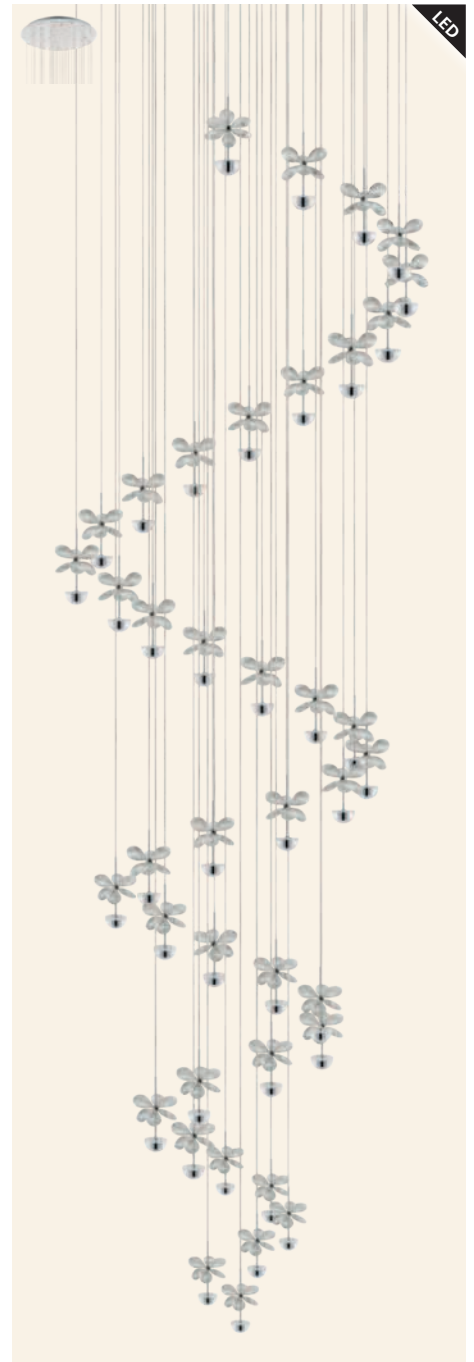

39245 PIANOPOLI

ceiling light; stainless steel, chrome / crystal, clear

H 365, Ø 500

- LED
  15x 1.8W
- warm WHITE
  15x 215lm
- dimmable
- replaceable LED
- double insulated

9 002759 392451