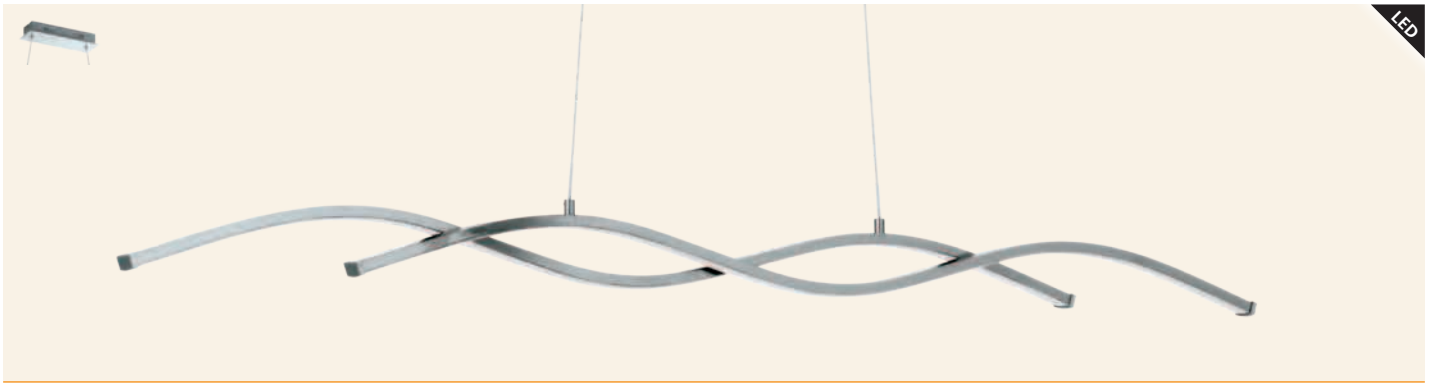

H 2000, Ø 350

96343N FARSALA

pendant light; steel, satin nickel / smoked glass, granilla, black-transparent, clear

H 2000, Ø 125

96104 LASANA 2

pendant light; steel, aluminium, chrome

L 1200, B 80, H 1200

2x 14 W