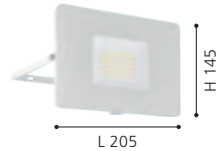

LED

203786N FAEDO 3

wall light; aluminium, white / glass, clear angled mounting bracket

L 130, H 95, A 30

20W	1800lm	IP65	60cm flex & plug

9 008606 194667

L 130

H 95

LED

203788N FAEDO 3

wall light; aluminium, white / glass, clear angled mounting bracket

L 175, H 135, A 30

30W	2750lm	IP65	60cm flex & plug

9 008606 194681

L 175

H 135

LED

203791N FAEDO 3

wall light; aluminium, white / glass, clear angled mounting bracket

L 205, H 145, A 30

50W	4800lm	IP65	60cm flex & plug

9 008606 194704

L 205

H 145

LED

203653N FAEDO 3

wall light; aluminium, black / glass, clear angled mounting bracket

L 130, H 95, A 30

20W	1800lm	IP65	60cm flex & plug

9 008606 192601

L 130

H 95

LED

203655N FAEDO 3

wall light; aluminium, black / glass, clear angled mounting bracket

L 175, H 135, A 30

30W	2750lm	IP65	60cm flex & plug

9 008606 192625

L 175

H 135

LED

203657N FAEDO 3

wall light; aluminium, black / glass, clear angled mounting bracket

L 205, H 145, A 30

50W	4800lm	IP65	60cm flex & plug

9 008606 192649

L 205

H 145