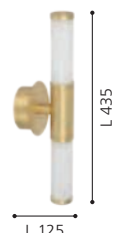

900617N

202111 PALMERA 1

wall luminaire; steel, black / glass opal-matt

L 125, H 270, A 115

- LED
  1x 4.5W
- warm WHITE
  480lm
- not dimmable
- IP44
- double insulated

9 008606 160440

205023 PALMERA 1

wall luminaire; steel, brass matt / glass opal-matt

L 125, H 270, A 115

- LED
  1x 4.5W
- warm WHITE
  480lm
- not dimmable
- IP44
- double insulated

9 008606 220212

900617N ALCUDIA

mirror light; aluminium, black / plastic, satin finish

H 30, L 420mm

- LED
  2x 5.5W
- warm WHITE
  1200lm
- not dimmable
- IP44
- double insulated

9 008606 280049

202112 PALMERA 1

wall luminaire; steel, black / glass opal-matt

L 435, H 125, A 125

- LED
  2x 4.5W
- warm WHITE
  960lm
- not dimmable
- IP44
- double insulated

9 008606 160457

205024 PALMERA 1

wall luminaire; steel, brass matt / glass opal-matt

L 435, H 125, L 125

- LED
  2x 4.5W
- warm WHITE
  960lm
- not dimmable
- IP44
- double insulated

9 008606 220229