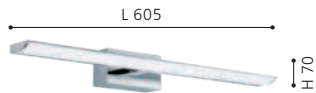

LED

205039 TABIANO 2

mirror luminaire; steel, chrome

3000K | 4000K | 5000K

L 905, H 70, A 130

- LED 11W
- TRI COLOUR 1600lm
- not dimmable
- DIP dip switch
- double insulated