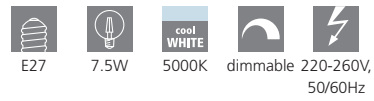

205951 E27-LED-G95

illuminant; glass, clear

L 138, Ø 95mm