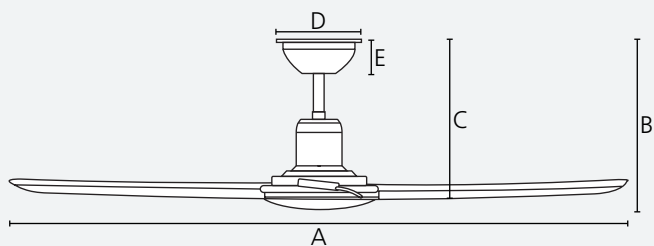

Dimensions

	mm	inches
A	1320	52.0
B	334	13.1
C	285	11.2
D	150	5.9
E	58	2.3

Airflow

Speed	RPM	m³/h
1	95	5,103
2	150	9,364
3	205	13,303

Accessories

Accessories	Compatible	Page
Extension Rods	Yes	Page 136
Angle Canopy	Yes	Page 134
Light Kit	Integrated	N/A

Accessories

Accessories	Compatible	Page
Wall Control	Included	N/A
Remote Kit	Yes	Page 131
Smart Compatible	Yes	Page 133