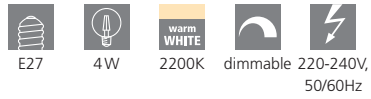

110081 E27-LED-G95

illuminant; glass, amber

L 137, Ø 95