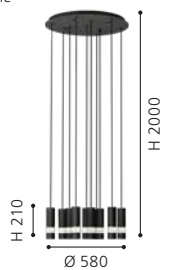

205307 BERNABETA

pendant light; steel, black / transparent

H 2000, Ø 105

- GU10
- LED
- 1x 5W
- 345lm
- neutral WHITE
- dimmable
- double insulated

9 008606 238378

205308 BERNABETA

pendant light; steel, black / transparent

L 1165, B 95, H 2000

- GU10
- LED
- 5x 5W
- 5x 345lm
- neutral WHITE
- dimmable
- double insulated

9 008606 238375

205309 BERNABETA

pendant light; steel, black / transparent

L 1170, B 200, H 2000

- GU10
- LED
- 10x 5W
- 10x 345lm
- neutral WHITE
- dimmable
- double insulated

9 008606 238392

205311 BERNABETA

pendant light; steel, black / transparent

H 2000, Ø 580

- GU10
- LED
- 10x 5W
- 10x 345lm
- neutral WHITE
- dimmable

- double insulated

9 008606 238408