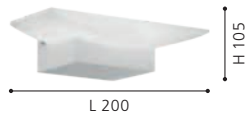

205686N SANIA 5

wall light; steel, white

L 620, H 80, A 90

96037 METRASS

wall light; aluminium, white / plastic, satined

L 200, H 105, A 60

96038 METRASS

wall light; aluminium, satin nickel / plastic, satined