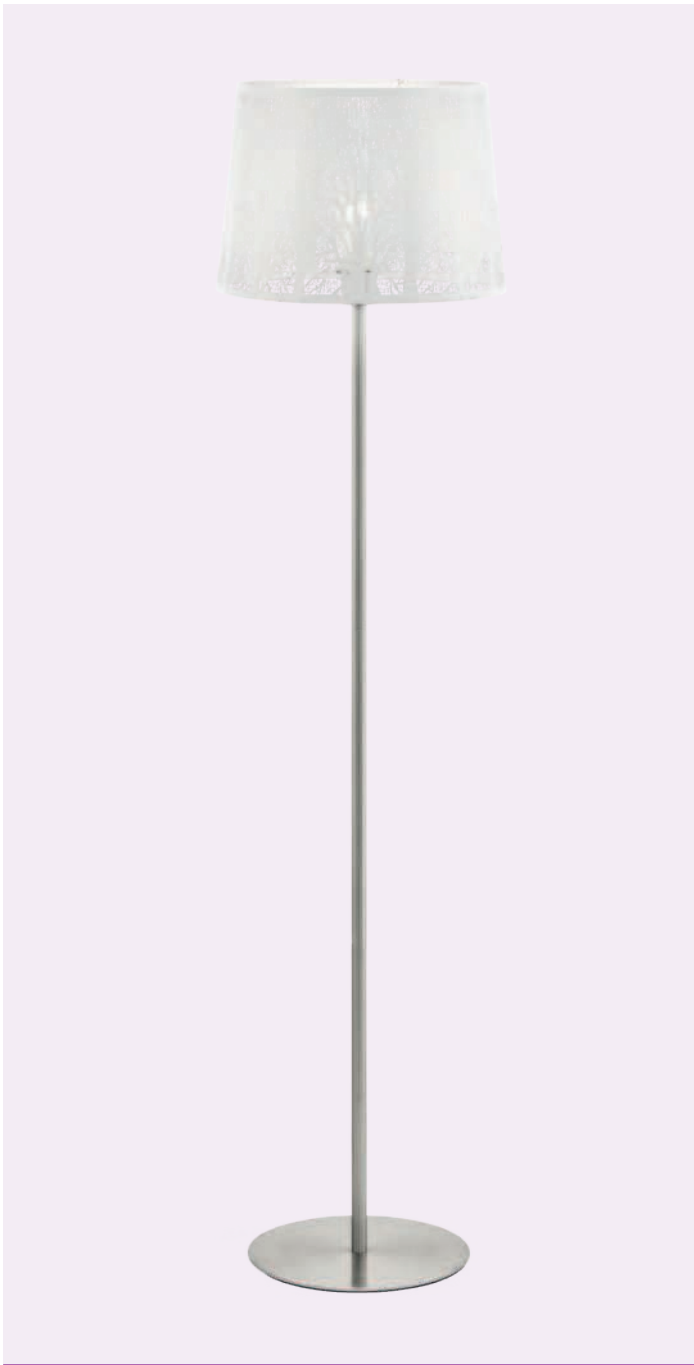

49949N HAMBLETON

floor lamp; steel, satin nickel / white

H 1470, Ø 350, Base: Ø 280

E27

1x 60W

peddle
switch

double
insulated

9 008606 209965