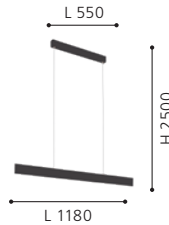

9 008606 216376

Canopy Width: 45mm
Pendant Width: 15mm

204574 CLIMENE

pendant light; aluminium, black

3000K | 4000K | 5000K

L 1800, B 45, W 14, H 2500

LED 23 W DOWN	TRI COLOUR 2800lm/ 3300lm/ 3000lm	LED 11 W UP	TRI COLOUR 1300lm/ 1500lm/ 1400lm
dimmable	double Insulated	DIP	