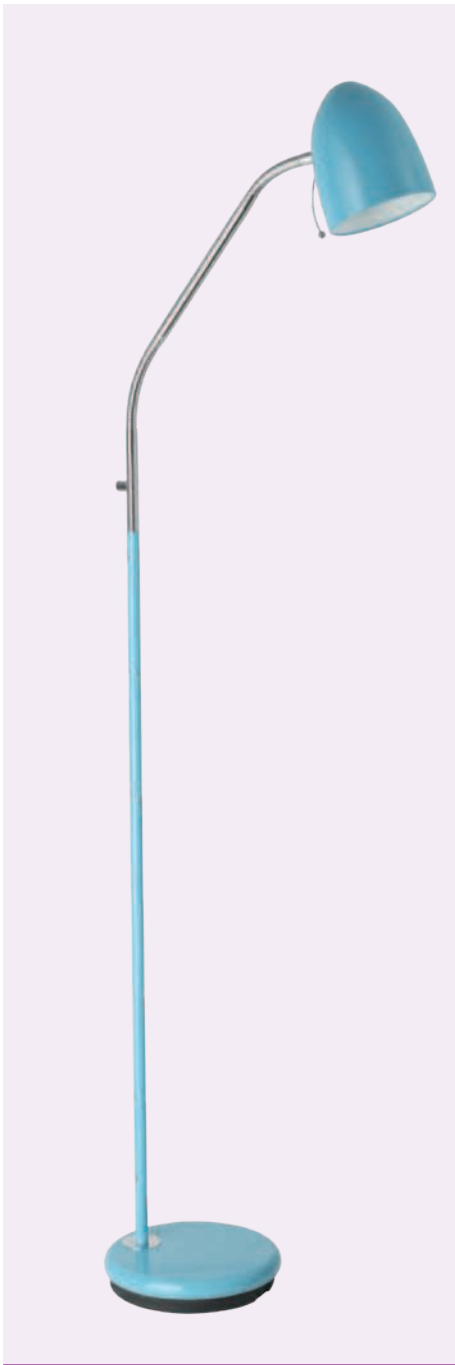

205263N LARA

clip on lamp, steel, grape

H 360, L 100

- E27
- 1x 10W
- cable switch
- double insulated

9 008606 235186

205256N

205576N LARA

floor lamp, steel, bright blue