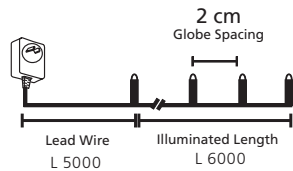

411349N BERRY MINI LIGHT CHAIN X300

berry lights; plastic, black / plastic, white

411352N BERRY MINI LIGHT CHAIN X700

berry lights; plastic, black / plastic, white

L 6000 + 5000 lead

- LED
  x300
- RGB
  RGB
- SAFE LOW VOLTAGE
  low voltage
- 5m lead wire
- IP44
- 8 FUNCTIONS
  8 functions

9 008606 253012

L 14000 + 5000 lead

- LED
  x700
- RGB
  RGB
- SAFE LOW VOLTAGE
  low voltage
- 5m lead wire
- IP44
- 8 FUNCTIONS
  8 functions

9 008606 253036

411348N BERRY MINI LIGHT CHAIN X300

berry lights; plastic, black / plastic, white

411351N BERRY MINI LIGHT CHAIN X700

berry lights; plastic, black / plastic, white

L 6000 + 5000 lead

- LED
  x300
- golden warm WHITE
  2000K
- SAFE LOW VOLTAGE
  low voltage
- 5m lead wire
- IP44
- 8 FUNCTIONS
  8 functions

9 008606 253005

L 14000 + 5000 lead

- LED
  x700
- golden warm WHITE
  2000K
- SAFE LOW VOLTAGE
  low voltage
- 5m lead wire
- IP44
- 8 FUNCTIONS
  8 functions

9 008606 253029