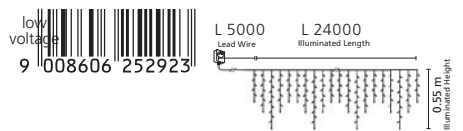

410823N ICICLE LIGHTS X240

icicle lights; black, plastic

L 6000 + 5000 lead

- x240
- 2000K
- low voltage
- 5m lead wire
- IP44

411522N ICICLE LIGHTS X480

icicle lights; black, plastic

L 12000 + 5000 lead

- x480
- 2000K
- low voltage
- 5m lead wire
- IP44

411523N ICICLE LIGHTS X960

icicle lights; black, plastic

L 24000 + 5000 lead

- x240
- 2000K
- low voltage
- 5m lead wire
- IP44

410842N ICICLE LIGHTS X240

icicle lights; black, plastic

L 6000 + 5000 lead

- x240
- 3000K
- low voltage
- 5m lead wire
- IP44

410843N ICICLE LIGHTS X480

icicle lights; black, plastic

L 12000 + 5000 lead

- x480
- 3000K
- low voltage
- 5m lead wire
- IP44

410844N ICICLE LIGHTS X960

icicle lights; black, plastic

L 24000 + 5000 lead

- x960
- 3000K
- low voltage
- 5m lead wire
- IP44