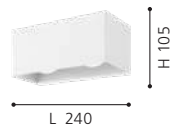

900292N

900292N LESMO

wall light; cast aluminium, black / glass, clear

H 105, L 240, A 115mm

11.2W 1560lm IP44

205879N LESMO

wall light; cast aluminium, white / glass, clear

H 105, L 240, A 115mm

11.2W 1560lm IP44