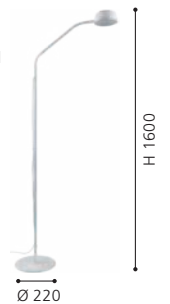

205203N BEN

table lamp, steel, plastic, white

H 340, Ø 140

- LED 4.5W
- neutral WHITE 500lm
- rocker switch
- double insulated

9 008606 232772

205204N BEN

table lamp, steel, plastic, black

H 340, Ø 140

- LED 4.5W
- neutral WHITE 500lm
- rocker switch
- double insulated

9 008606 232789

205205N BEN

clip on lamp, steel, white

H 360, Ø 114

- LED 4.5W
- neutral WHITE 500lm
- rocker switch
- double insulated

9 008606 232796

205206N BEN

clip on lamp, steel, black

H 360, Ø 114

- LED 4.5W
- neutral WHITE 500lm
- rocker switch
- double insulated

9 008606 232802

205207N BEN

floor lamp, steel, white

H 1600, Ø 250

- LED 4.5W
- neutral WHITE 500lm
- rocker switch
- double insulated

9 008606 232819