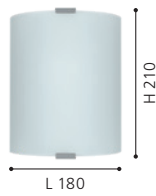

83119 NEMO

wall light; steel, satin nickel / glass opal-matt

L 150, H 320, A 95