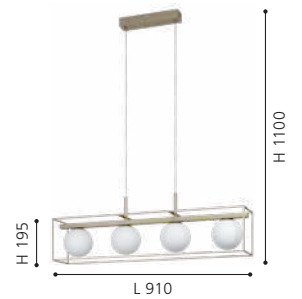

double insulated

9 008606 210176

97793 VALLASPRA

pendant light; steel, champagne / glass opal-matt, white

L 910, B 165, H 1100

98592 CASTRALVO

pendant light; steel, wood, satin nickel, brown / glass vaporised, amber