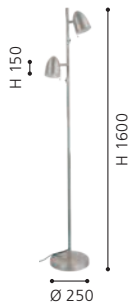

205284N LARA

floor lamp, steel, white,

H 1600, Ø 250

- E27
- 2x 10W
- x2 rocker switch
- double insulated