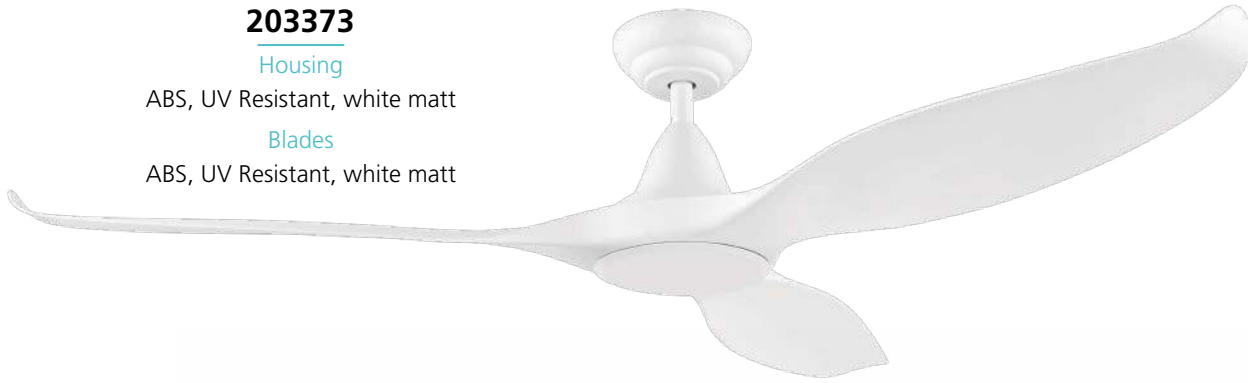

Blades

ABS, UV Resistant, white matt

203372

Housing

ABS, UV Resistant, black matt