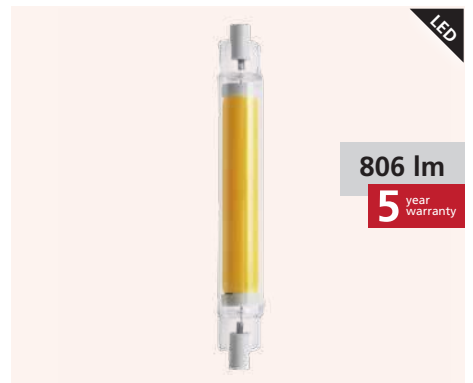

806 lm

5 year warranty

110228 R7S-LED

illuminant; glass, black

L 118, Ø 16mm