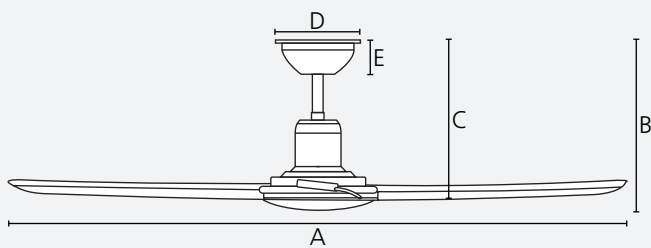

5 speed

light
adaptable

1/2/4/8 h

quick
connect

use

reversible

Dimensions

	mm	inches
A	2540	100.0
B	458	18.0
C	402	15.8
D	168	6.6
E	70	2.8