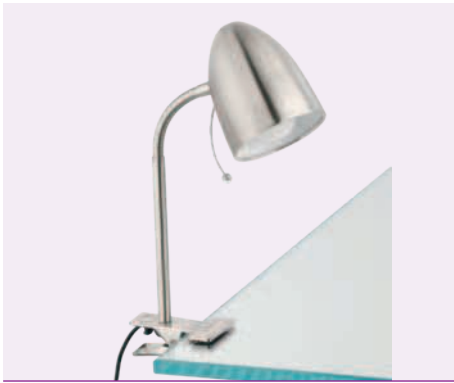

205253N LARA

clip on lamp, steel, satin nickel