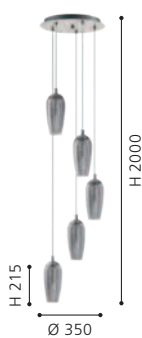

96345N FARSALA

pendant light; steel, satin nickel / smoked glass, granilla, black-transparent, clear

H 2000, Ø 350

96343N FARSALA

pendant light; steel, satin nickel / smoked glass, granilla, black-transparent, clear

H 2000, Ø 125