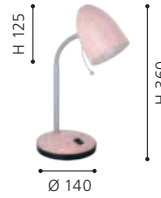

205269N LARA

table lamp, steel, pastel blue

205272N LARA

table lamp, steel, pastel pink

205273N LARA

table lamp, steel, pastel mint

H 360, Ø 140

- E27
- 1x 10W
- rocker switch
- double insulated

9 008606 235148

H 360, Ø 140

- E27
- 1x 10W
- rocker switch
- double insulated

9 008606 235162

H 360, Ø 140

- E27
- 1x 10W
- rocker switch
- double insulated

9 008606 235179