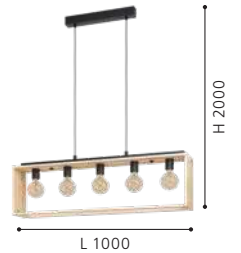

43413N FAMBOROUGH

pendant light; steel, wood, black, natural

L 160, B 105, H 2000

E27

1x 40W

double insulated

9 008606 230341

43414N FAMBOROUGH

pendant light; steel, wood, black, natural

L 1000, B 160, H 2000

E27

5x 40W

double insulated

9 008606 230358