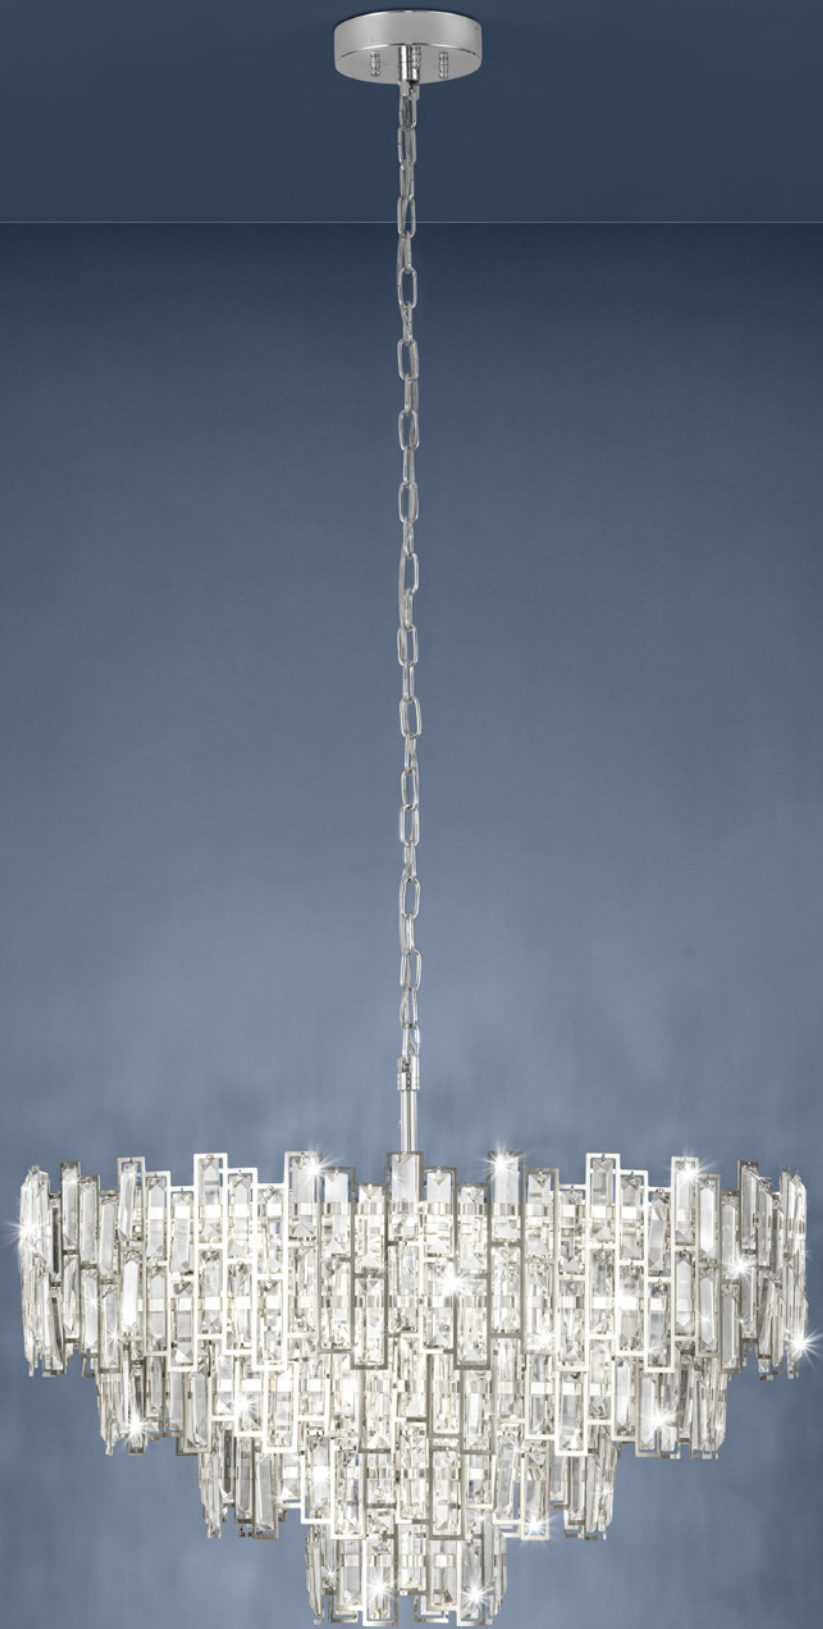

wall light; cast metal, bronzed / satin glass, white

L 410, H 160, A 210

204956 SAVOY

pendant light; cast metal, bronzed / satin glass, white

H 1100, Ø 310

205121

205122

204955