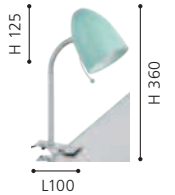

205253N LARA

clip on lamp, steel, satin nickel