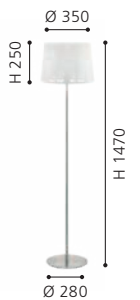

204918 HAMBLETON

DIY Batten Fix; steel, white

H 385, Ø 190, Base: Ø 150

- 1x 60W
- DIY
- double insulated

9 008606 217700

49844N HAMBLETON

table light; steel, satin nickel / steel, white

H 385, Ø 190, Base: Ø 150

- E27
- 1x 60W
- cable switch
- double insulated

9 008606 209965

49489 HAMBLETON

pendant light; steel, satin nickel / steel, white

H 1100, Ø 350

- E27
- 1x 60W
- double insulated

9 002759 494896

49949N HAMBLETON

floor light; steel, satin nickel / steel, white

H 1470, Ø 350, Base: Ø 280

- E27
- 1x 60W
- peddle switch
- double insulated

9 002759 499497