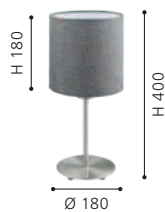

96376N PASTERI

table light; steel, satin nickel / fabric, linen, grey

H 400, Ø 180