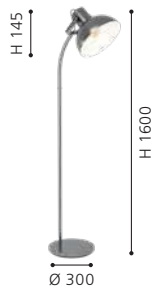

43172N LUBENHAM 1

floor light; steel, antique nickel

43166N LUBENHAM

floor light; steel, wood / black

H 1600, W 300, L 475, Ø 300

E27 1x 28W pedal switch

9 008606 230693

H 1600, W 300, L 475, Ø 300

E27 1x 28W pedal switch

9 008606 230716