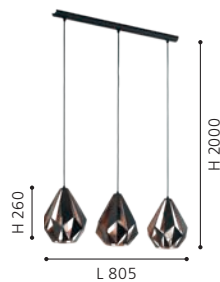

pendant light; steel, black, copper coloured

H 2000, Ø 310

49878N CARLTON 1

pendant light; steel, black, copper coloured

H 2000, Ø 385

49991N CARLTON 1

pendant light; steel, black, copper coloured

L 805, B 205, H 2000