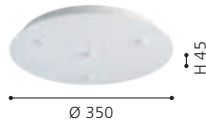

H 45, Ø 350

205354 CEILING PLATE

accessory; steel, white

*pendant sold separately

H 45, Ø 500

205357 CEILING PLATE

accessory; steel, black

*pendant sold separately