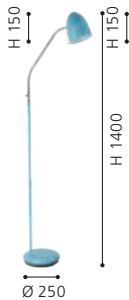

205577N LARA

floor lamp, steel, yellow

cable
switch

H 1400, Ø 250

- E27
- 1x 28W
- cable switch
- double insulated