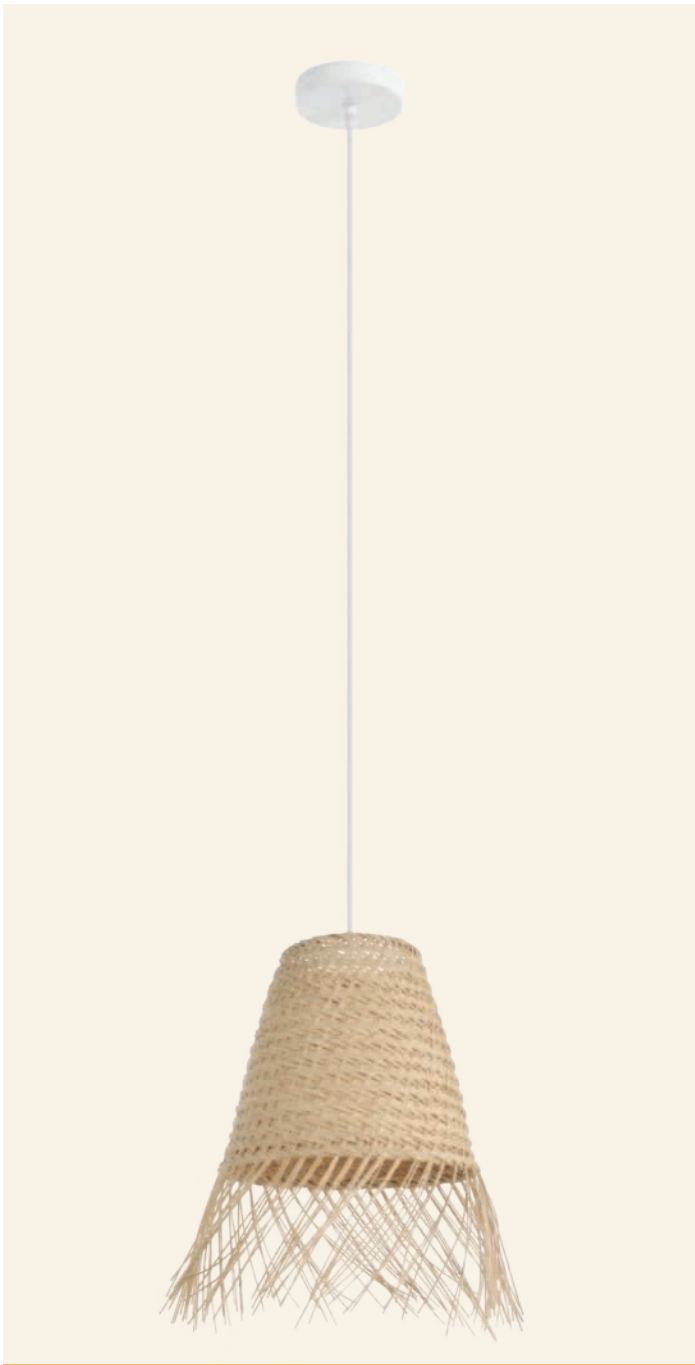

43871N AYCLIFFE

pendant light; steel, white / wood