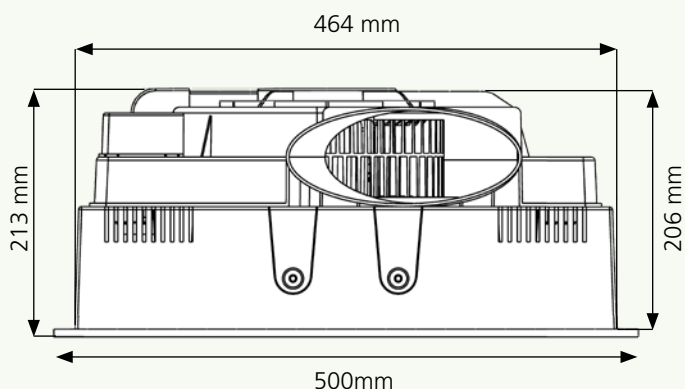

470 x 315
Cut Out

Dimensions

	mm	inches
Cut Out	470 x 315	29.1 x 12.4
Height	213	8.4
Duct	150	5.9
Fascia	500 x 350	19.7 x 13.8

Attention: Minimum ceiling cavity height of 250mm required for installation.