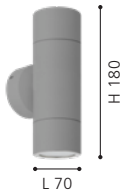

206129 FREMANTLE

wall light; powder coated aluminium, silver grey / glass, clear

3000K | 4000K | 5000K

H 180, L 70, A 90