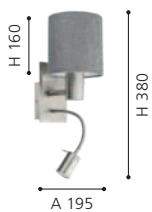

LED

96477 PASTERI

wall light; steel, satin nickel / fabric, white

L 150, H 380, A 195

E27

1x 40W

1x 3.5W

1x

380lm

rocker

switch

not
dimmable

9 002759 964771

LED

96374 PASTERI

wall light; steel, satin nickel / fabric, linen, grey

L 150, H 380, A 195

E27

1x 40W

1x 3.5W

1x

380lm

rocker

switch

not
dimmable

9 002759 963743