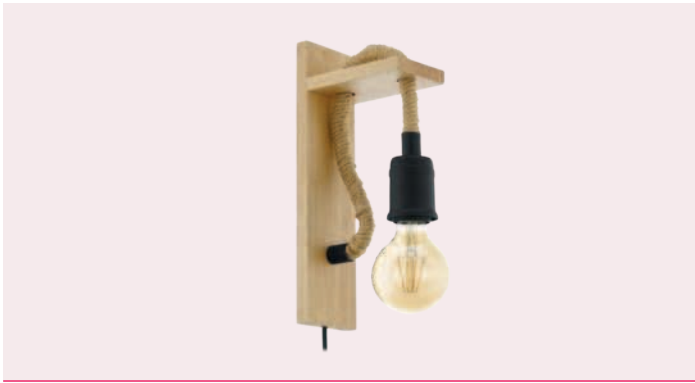

43197N RAMPSIDE

wall light; steel, wood, black, brown

Note: this fitting is not hard wired and includes flex & plug for DIY installation

Globe sold separately

L 80, H 300, A 135