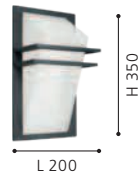

83433 PARK

wall light; cast aluminium, anthracite / satin glass, white

L 200, H 350, A 145