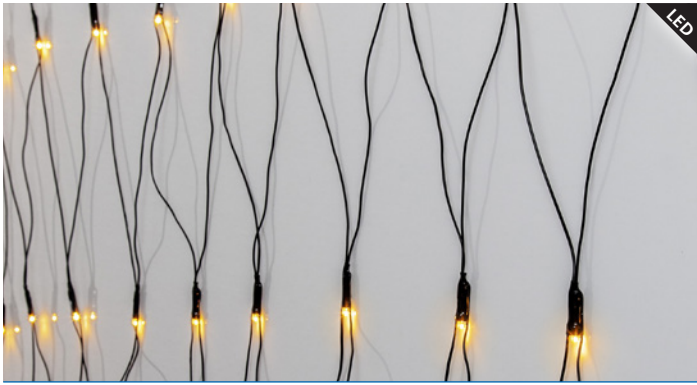

411524N NET LIGHTS X200

net light; black, plastic

H 3000, L 3000 + 5000 lead

- LED
  x200
- golden warm
  WHITE
  2000K
- SAFE
  LOW
  VOLTAGE
  low
  voltage
- 5m lead
  wire
- IP44