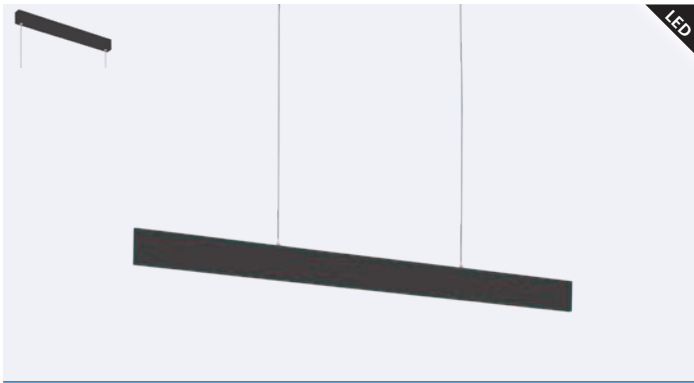

204573 CLIMENE

pendant light; aluminium, black

3000K | 4000K | 5000K

L 1180, B 50, W 15, H 2500

LED 21 W DOWN	TRI COLOUR 2600lm/ 2900lm/ 2600lm	LED 8.4 W UP	TRI COLOUR 1000lm/ 1100lm/ 1000lm
dimmable	double Insulated	DIP	

9 008606 216376

Canopy Width: 45mm
Pendant Width: 15mm