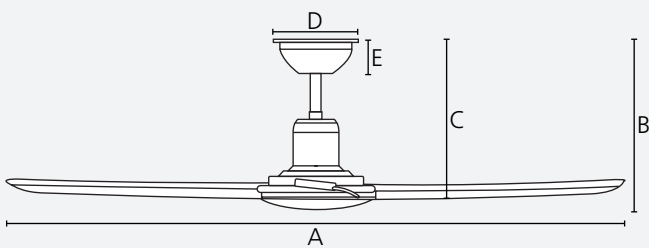

quick connect

1/2/4/8 h

mode

use

reversible

Dimensions

	mm	inches
A	1320	52.0
B	295	11.6
C	285	11.2
D	170	6.7
E	50	2.0

Airflow