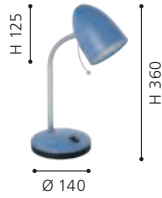

205269N LARA

table lamp, steel, pastel blue

205272N LARA

table lamp, steel, pastel pink

205273N LARA

table lamp, steel, pastel mint

H 360, Ø 140

- E27
- 1x 10W
- rocker switch
- double insulated

9 008606 235148

H 360, Ø 140

- E27
- 1x 10W
- rocker switch
- double insulated

9 008606 235162

H 360, Ø 140

- E27
- 1x 10W
- rocker switch
- double insulated

9 008606 235179