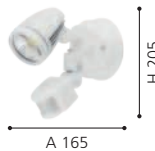

204389 CHOPPER

wall light; cast aluminium, white

3000K | 4000K | 6000K

L 120, H 205, A 165