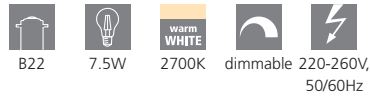

205443 B22-LED-A60

illuminant; glass, clear

L 110, Ø 60