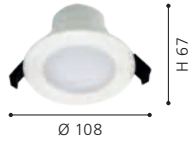

LED

202619N ROYSTAR

recessed light; plastic, aluminium, white flat face

3000K | 4000K | 5000K

H 67, Ø 108

- LED
- TRI COLOUR
- dimmable
- 100°
- Ø 90mm
- IP 44
- IC-4
- 600mm
- DIP
- double insulated

9 008606 176069

LED

203905N ROYSTAR

recessed light; plastic, aluminium, white recessed face

3000K | 4000K | 5000K

H 76, Ø 108

- LED
- TRI COLOUR
- dimmable
- 100°
- Ø 90mm
- IP 44
- IC-4
- 600mm
- DIP
- double insulated

9 008606 196319

LED

203906N ROYSTAR

recessed light; plastic, aluminium, white flat face

3000K | 4000K | 5000K

H 38, Ø 110

- LED
- TRI COLOUR
- dimmable
- 100°
- Ø 90mm
- IP 44
- IC-4
- 600mm
- DIP
- double insulated

9 008606 196326

LED

203907N ROYSTAR

recessed light; plastic, aluminium, white recessed face

3000K | 4000K | 5000K

H 43, Ø 110

- LED
- TRI COLOUR
- dimmable
- 100°
- Ø 90mm
- IP 44
- IC-4
- 600mm
- DIP
- double insulated

9 008606 196333