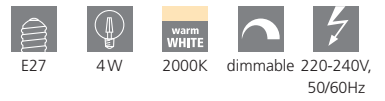

110092 E27-LED-G95

illuminant; glass, copper vaporised

L 137, Ø 95