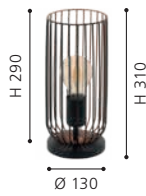

49646N ROCCAMENA

table lamp; steel, black, copper-coloured

H 310, Ø 130, Base: Ø 130

E27 1x 60W cable switch

49481N NEWTOWN

table lamp; steel, black

H 230, Ø 160

E27 1x 60W cable switch

49481N