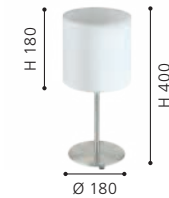

95118N PASTERI

table lamp; steel, satin nickel / fabric, white

H 255, Ø 120

- E27
- 1x 40W
- 3 stage touch lamp
- double insulated