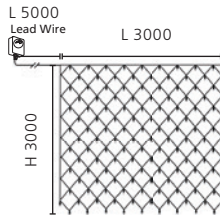

410845N NET LIGHTS X200

net light; black, plastic

H 3000, L 3000 + 5000 lead

- LED
  x200
- crisp
  WHITE
  3000K
- SAFE
  LOW
  VOLTAGE
  low
  voltage
- 5m lead
  wire
- IP44