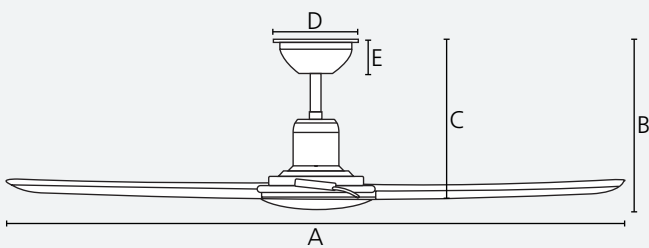

quick
connect

1/2/4/8 h

mode

use

reversible

Dimensions

	mm	inches
A	1016	40.0
B	295	11.6
C	285	11.2
D	170	6.7
E	50	2.0

Airflow