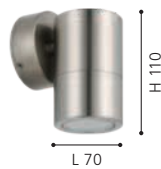

206131 FREMANTLE

wall light; 316 stainless steel / glass, clear

3000K | 4000K | 5000K

H 110, L 70, A 90