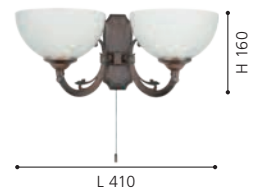

204955 SAVOY

wall light; cast metal, oil rubbed bronze / satin glass, white

L 180, H 160, A 240

205122 SAVOY

wall light; cast metal, oil rubbed bronze / satin glass, white

L 410, H 160, A 210

204955

85859 MARBELLA

wall light; cast metal, bronzed / glass alabaster, champagne

L 170, H 200, A 230