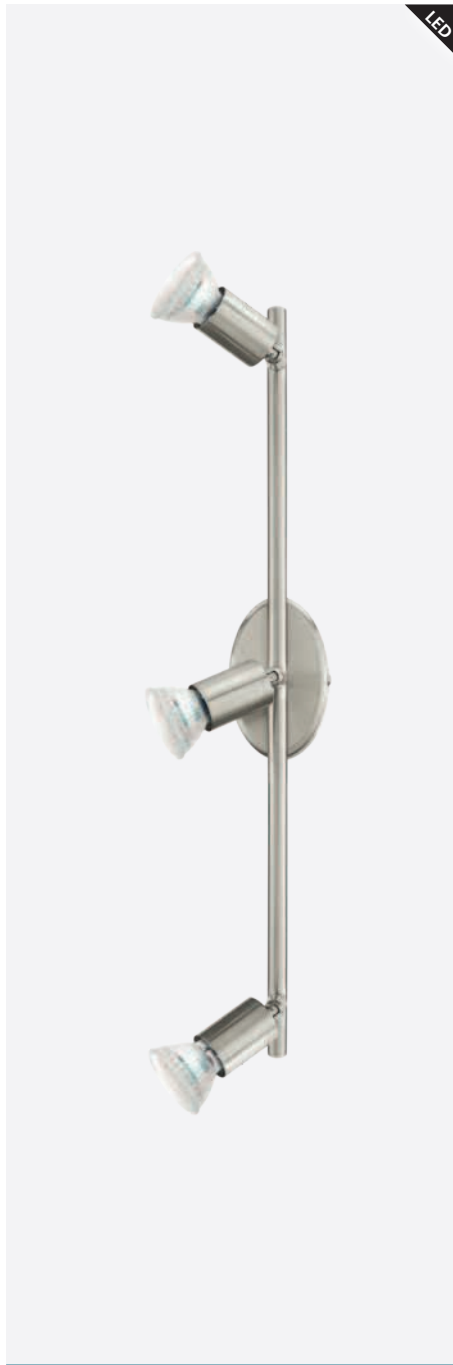

LED

200694 BUZZ-LED

spot; steel, satin nickel

L 485, B 65

- GU10
- 3x 5W
- neutral WHITE
  3x 345lm
- dimmable

9 008606 125883

B 65