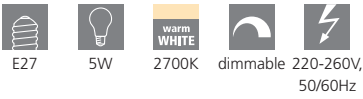

205428 E27-LED-A60

illuminant; glass, frosted

L 110, Ø 60