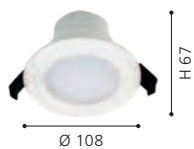

204772N MY CONTROL ROYSTAR

recessed luminaire; plastic, white

* Voice control device not included

3000K - 5000K

H 67, Ø 108