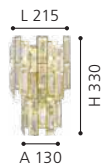

85859 MARBELLA

wall light; cast metal, bronzed / glass alabaster, champagne

L 170, H 200, A 230

39615 CALMEILLES

wall light; steel, brass / crystal, clear

H 330, L 215, A 130

39628 CALMEILLES 1

wall light; steel, chrome / crystal, clear