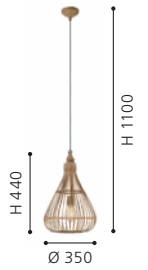

49771 AMSFIELD

pendant light; steel, brown / wood, brown

H 1100, Ø 380

49772 AMSFIELD

pendant light; steel, brown / wood, brown

H 1100, Ø 350

49771