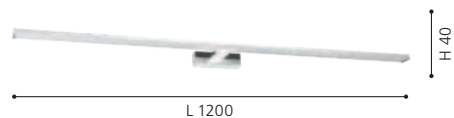

LED

206112 PANDELLA 1

mirror light; aluminium, chrome / plastic, white

L 780, H 40, A 120

14W

1700lm

IP44

double insulated

9 008606 292387

LED

203939 PANDELLA 1

mirror light; aluminium, chrome / plastic, white

L 1200, H 40, A 120

15W

1400lm

IP44

double insulated

9 008606 196562