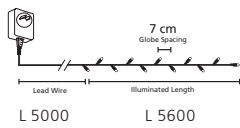

410841N FAIRY LIGHTS X80

fairy lights; black, plastic

410837N FAIRY LIGHTS X180

fairy lights; black, plastic

410832N FAIRY LIGHTS X360

fairy lights; black, plastic

L 5600 + 5000 lead

LED x80
crisp WHITE 3000K
SAFE LOW VOLTAGE low voltage
5m lead wire
IP44

L 12600 + 5000 lead

LED x180
crisp WHITE 3000K
SAFE LOW VOLTAGE low voltage
5m lead wire
IP44

L 25000 + 5000 lead

LED x360
crisp WHITE 3000K
SAFE LOW VOLTAGE low voltage
5m lead wire
IP44

410841N