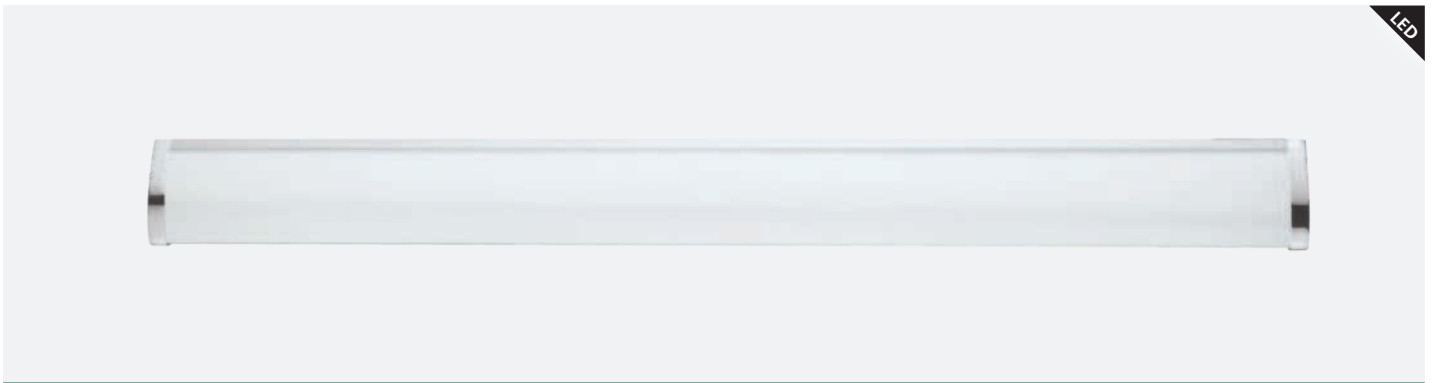

94714 GITA 2

wall / ceiling luminaire; cast metal, chrome

L 900, B 75, H 75

- LED
  24.3W
- neutral
  WHITE
  2500lm
- not
  dimmable
- IP44
- double
  insulated

9 002759 947149