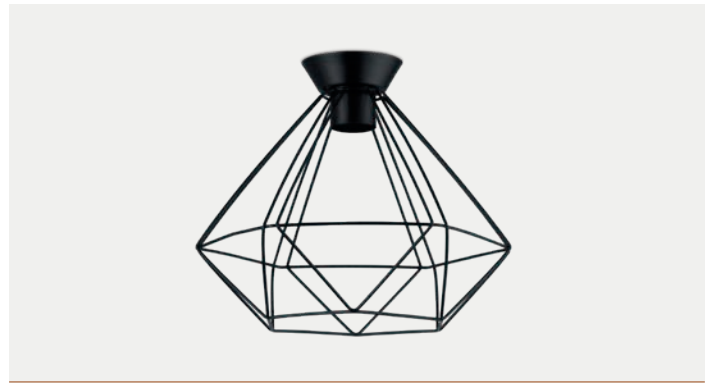

203313 TARBES

DIY Batten Fix; steel, black

H 270, Ø 325

DIY

1x 60W

9 008606 194261