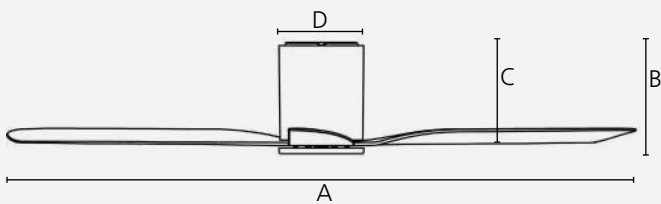

1/4 h

Use

Reversible

Dimensions

	mm	inches
A	1320	52.0
B	252	9.9
C	215	8.4
D	180	7.1

Airflow

Speed	RPM	m ³ /h
1	70	2,894
2	105	4,860
3	140	6,690
4	170	8,740
5	200	10,100
6	230	12,640

Accessories