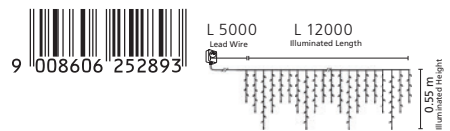

410844N ICICLE LIGHTS X960

icicle lights; black, plastic

L 24000 + 5000 lead

- x960
- 3000K
- low voltage
- 5m lead wire
- IP44