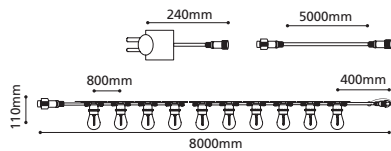

interconnect up to 3 sets

L 13000 (5m lead in wire, 80cm spacing between globes)

205894N FESTOON 2 PLUG IN KIT

festoon light; plastic, white lampholders with 2700K globes

interconnect up to 3 sets

L 13000 (5m lead in wire, 80cm spacing between globes)