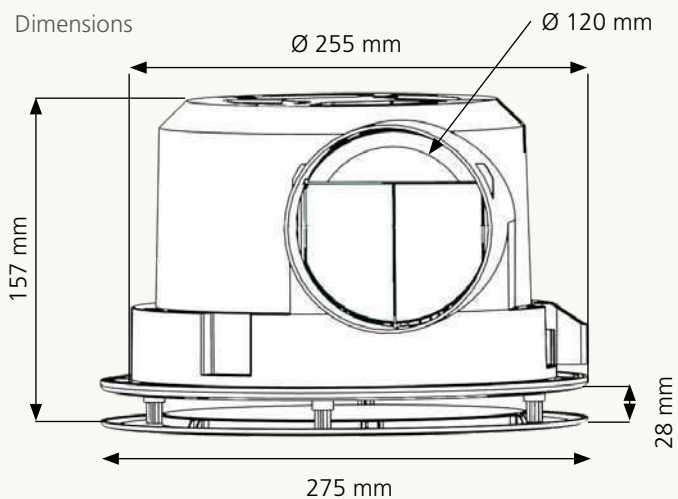

Dimensions

	mm	inches
Cut out	255	10.0
Height	157	6.2
Duct	120	4.7
Fascia	28	1.1

Attention: Minimum ceiling cavity height of 250mm required for installation.

Airflow

Speed	max. Watts	m³/h	m³/h/W
1	50	300	6

Recommended Maximum Room Size

Room Size W x H x D	Volume m³
2m x 2.4m x 2m	9.6m³