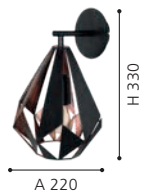

Note: this fitting is not hard wired and includes flex & plug for DIY installation

Globe sold separately

L 80, H 300, A 135

49992 CARLTON 1

wall light; steel, black, copper colour-antique

L 205, H 330, A 220