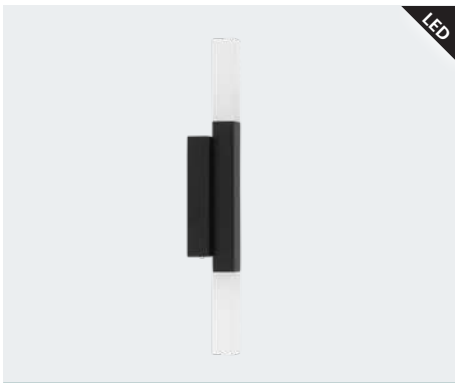

900617N ALCUDIA

mirror light; aluminium, black / plastic, satin finish

H 30, L 420mm

- LED
  2x 5.5W
- warm WHITE
  1200lm
- not dimmable
- IP44
- double insulated

9 008606 280049