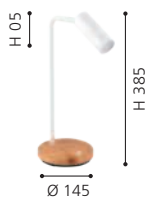

205215N CONNOR

table lamp, steel, wood, white

H 385, Ø 145

205214N