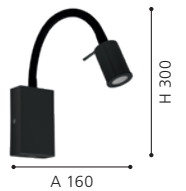

L 65, H 300, A 160

- LED
  3.5W
- warm WHITE
  380lm
- rocker switch
- not dimmable
- 5V2A USB Charging Port

9 008606 178629