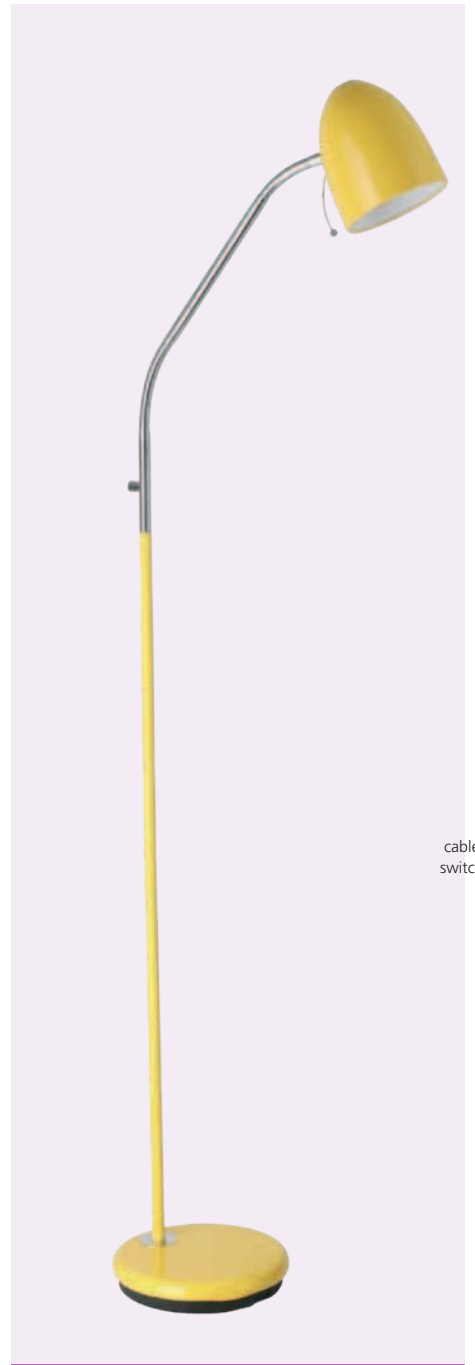

205577N LARA

floor lamp, steel, yellow

cable
switch

H 1400, Ø 250

- E27
- 1x 28W
- cable switch
- double insulated

9 008606 254439

H 1400, Ø 250

- E27
- 1x 28W
- cable switch
- double insulated

9 008606 254469

H 1400, Ø 250

- E27
- 1x 28W

9 008606 254446