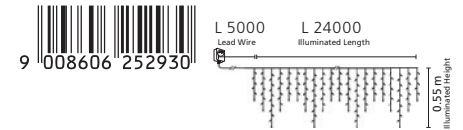

410842N ICICLE LIGHTS X240

icicle lights; black, plastic

L 6000 + 5000 lead

- x240
- 3000K
- low voltage
- 5m lead wire
- IP44