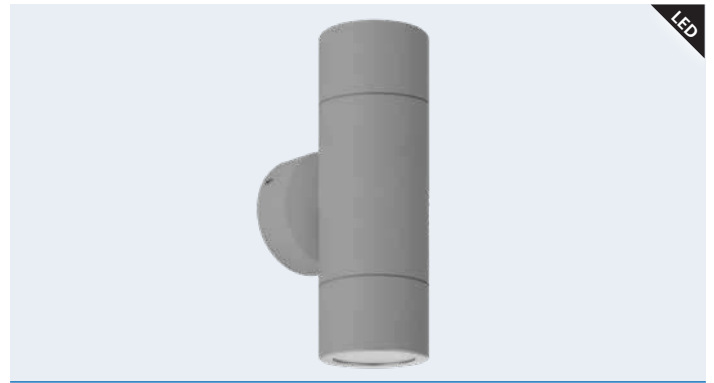

206129 FREMANTLE

wall light; powder coated aluminium, silver grey / glass, clear

3000K | 4000K | 5000K

H 180, L 70, A 90