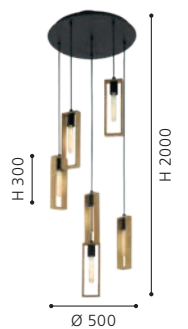

49473N LITTLETON

pendant light; steel, black / wood

L 110, B 100, H 2000

- E27
- 1x 60W
- double Insulated

9 008606 209866

49698 LITTLETON

wall light; steel, black / wood

L 110, H 330, A 115

- E27
- 1x 60W

9 002759 496982

49549N LITTLETON

pendant light; steel, black / wood

H 2000, Ø 500

- E27
- 6x 60W

9 008606 209873