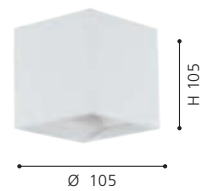

97242 CALPINO

wall light; steel, black

H 105, Ø 105

2x 3.3W

2x
340lm

IP54

Adjustable
beam angle

9 002759 972424