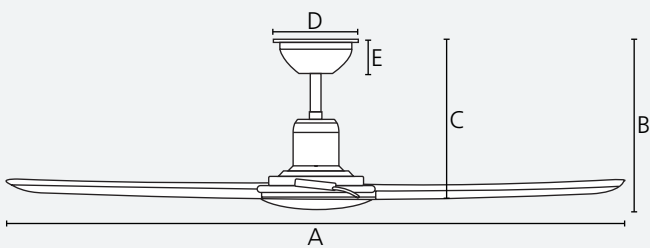

quick
connect

1/2/4/8 h

mode

use

reversible

Dimensions

	mm	inches
A	1520	60.0
B	295	11.6
C	285	11.2
D	170	6.7
E	50	2.0

Airflow