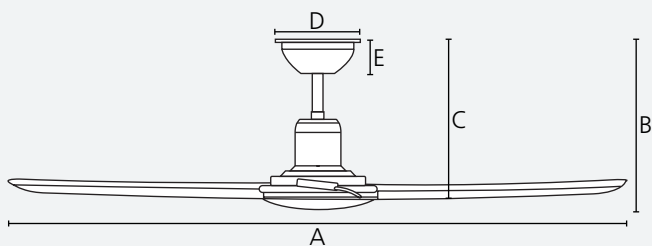

Reversible

Dimension

	mm	inches
A	1320	52.0
B	320	12.6
C	300	11.8
D	152	6.0
E	66	2.6

Airflow

Speed	RPM	m ³ /h
1	70	2,894
2	105	4,860
3	140	6,690
4	170	8,740
5	200	10,100
6	230	12,640

Accessories

Accessories	Compatible	Page
Extension Rods	Yes	Page 136
Angle Canopy	Yes	Page 134
Light Kit	No	N/A