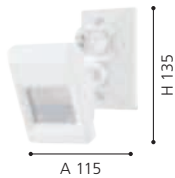

204526 DETECT ME

motion detector; plastic, white

max: 2000W incandescent
max: 1000W fluorescent
max: 1000W LED

L 75, H 135, A 115