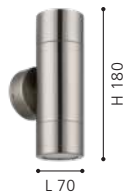

206123 FREMANTLE

wall light; 316 stainless steel / glass, clear

3000K | 4000K | 5000K

H 180, L 70, A 90