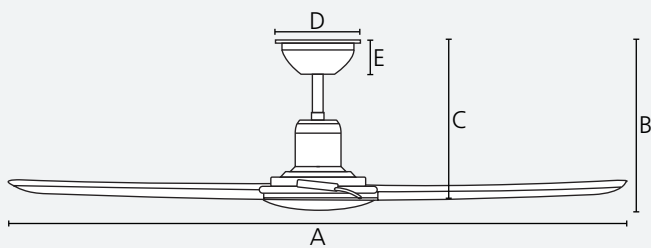

quick
connect

use

reversible

Dimensions

	mm	inches
A	2540	100.0
B	458	18.0
C	402	15.8
D	168	6.6
E	70	2.8

Airflow

Speed	RPM	m ³ /h
1	55	35,957
2	64	40,605
3	71	45,437
4	83	50,028
5	91	54,533

Accessories	Compatible	Page
Extension Rods	Yes	Page 136
Angle Canopy	Yes	Page 134
Light Kit	Yes	Page 38