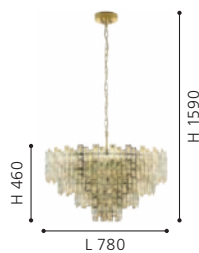

39615 CALMEILLES

wall light; steel, brass / crystal, clear

H 330, L 215, A 130