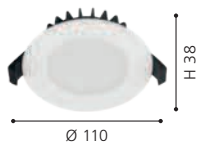

204773N MY CONTROL ROYSTAR

recessed light; plastic, white

* Voice control device not included

2700K - 6500K + RGB

H 38, Ø 110