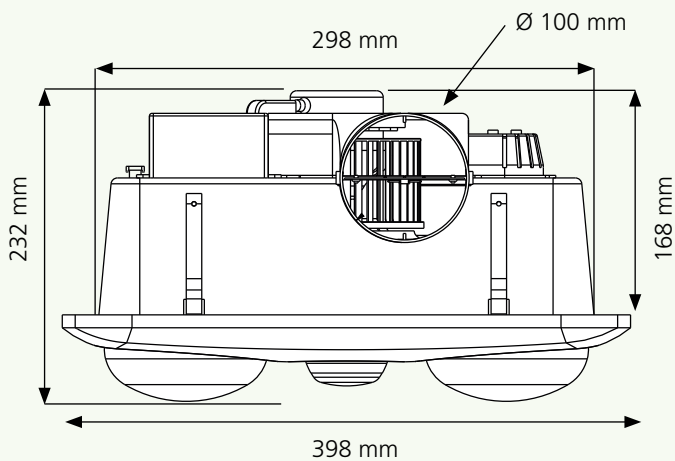

Airflow

Speed	max. Watts	m³/h	m³/h/W
1	25	260	10.4

Recommended Maximum Room Size

Room Size W x H x D	Volume m³
2m x 2.4m x 2m	9.6m³

	mm	inches
Cut Out	300 x 300	11.8 x 11.8
Height	232	9.1
Duct	100	3.9
Fascia	398 x 365	15.7 x 14.4

Attention: Minimum ceiling cavity height of 250mm required for installation.