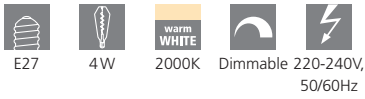

illuminant; glass, black vapourised

L 205, Ø 150mm

110248 E27-LED-OR200

illuminant; glass, black vapourised

L 290, Ø 200mm

110275 E27-LED-CF78

illuminant; glass, black vapourised

L 255, Ø 255mm