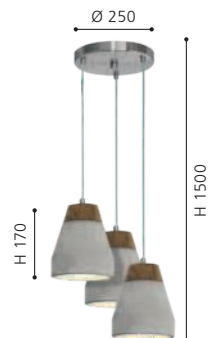

95526

95525 TAREGA

pendant light; steel, grey / wood, concrete

H 1100, Ø 150

E27

1x 60W

double insulated

9 002759 955250

95526 TAREGA

pendant light; steel, grey / wood, concrete

H 1500, Ø 250

E27

3x 60W

9 002759 955267