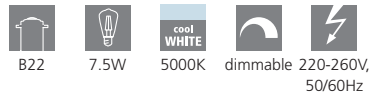

205967 B22-LED-ST64

illuminant; glass, clear

L 140, Ø 64mm