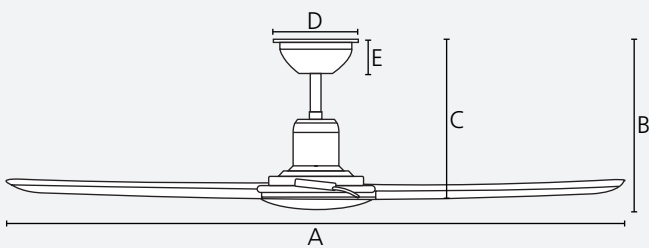

use

reversible

Dimensions

	mm	inches
A	1320	52.0
B	295	11.6
C	285	11.2
D	170	6.7
E	50	2.0

Airflow

Speed	RPM	m ³ /h
night mode	60	3,243
1	101	5,794
2	121	7,420
3	141	9,262
4	160	10,847
5	190	13,280

Accessories