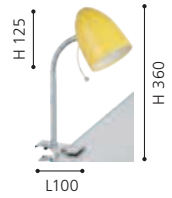

205259N LARA

clip on lamp, steel, red

H 360, L 100

- E27
- 1x 10W
- cable switch
- double insulated