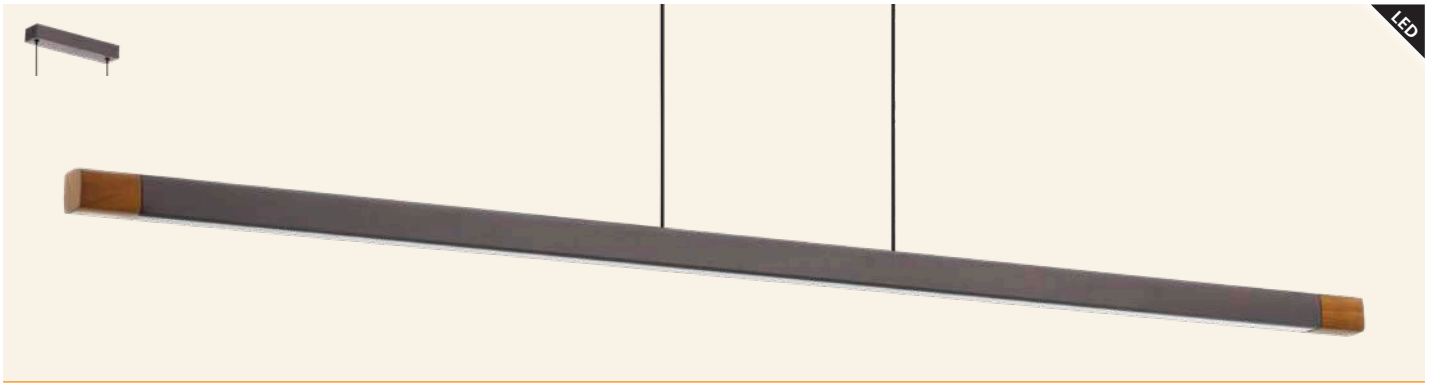

205743 LISCIANA

pendant light; aluminium, steel, wood / grey, white

H 2000, W 35, L 1260

LED
22W

warm
WHITE
2500lm

dimming