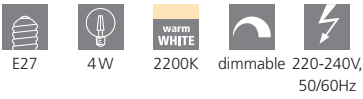

110079 E27-LED-G80

illuminant; glass, amber

L 120, Ø 80