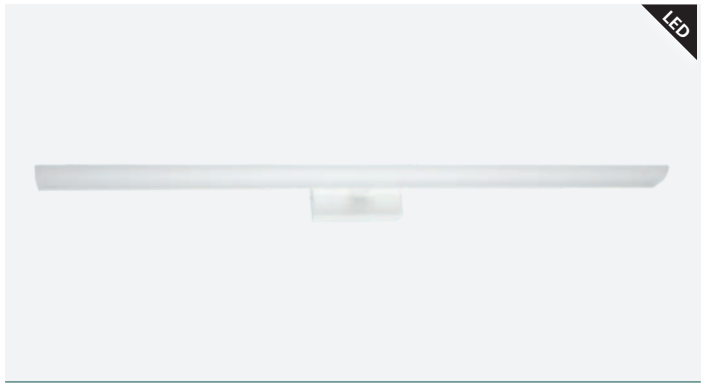

L 605, H 70, A 130

205044 TABIANO 2

mirror luminaire; steel, white

3000K | 4000K | 5000K

L 905, H 70, A 130

206109 PANDELLA 1

mirror light; aluminium, chrome / plastic, white

L 400, H 40, A 120