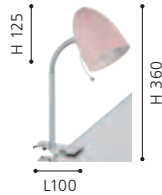

205258N LARA

clip on lamp, steel, pastel blue

205261N LARA

clip on lamp, steel, pastel pink

205262N LARA

clip on lamp, steel, pastel mint

H 360, L 100

9 008606 235148

H 360, L 100

9 008606 235162

H 360, L 100

9 008606 235179

205253N LARA

clip on lamp, steel, satin nickel

205254N LARA

clip on lamp, steel, black

205255N LARA

clip on lamp, steel, white

H 360, L 100

9 008606 235193

H 360, L 100

9 008606 235209

H 360, L 100

9 008606 235216