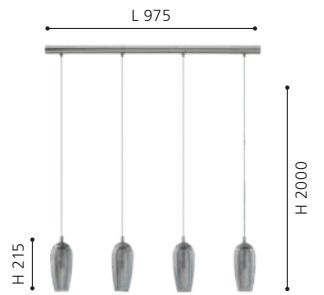

96344N FARSALA

pendant light; steel, satin nickel / smoked glass, granilla, black-transparent, clear

L 975, B 100, H 2000

96345N FARSALA

pendant light; steel, satin nickel / smoked glass, granilla, black-transparent, clear

H 2000, Ø 350

96343N FARSALA

pendant light; steel, satin nickel / smoked glass, granilla, black-transparent, clear

H 2000, Ø 125