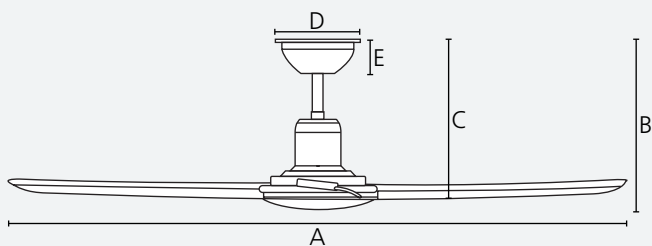

quick
connect

1/2/4/8 h

mode

use

reversible

Dimensions

	mm	inches
A	1168	46.0
B	295	11.6
C	285	11.2
D	170	6.7
E	50	2.0

Airflow