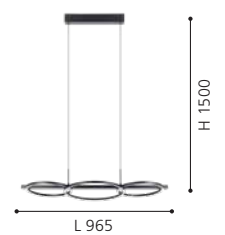

LED

390086N LANACERA

ceiling light; steel, aluminium, black

H 155, W 400, L 965mm

LED warm WHITE Dimmable
40.5W 5850lm

LED

390088N LANACERA

wall light; steel, aluminium, black

H 325, L 300, A 50mm

LED warm WHITE Dimmable
20W 2900lm

LED

390087N LANACERA

pendant light; steel, aluminium, black

H 1500, W 400, L 965mm

LED warm WHITE Dimmable
40.5W 5850lm