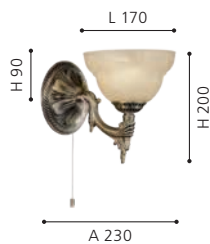

85858 MARBELLA

pendant light; cast metal, bronzed / glass alabaster, champagne

H 1100, Ø 740