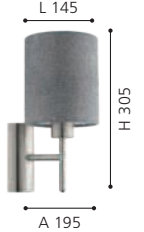

94924 PASTERI

wall light; steel, satin nickel / fabric, white

L 145, H 305, A 195

- E27
- 1x 60W
- rocker switch

9 002759 949242

96373 PASTERI

wall light; steel, satin nickel / fabric, linen, grey

L 145, H 305, A 195

- E27
- 1x 60W
- rocker switch

9 002759 963736

96477

96477 PASTERI

wall light; steel, satin nickel / fabric, white

L 150, H 380, A 195

- E27
- 1x 40W
- LED
- warm WHITE
- x2 rocker switch

- not dimmable
- double insulated

9 002759 964771

96374 PASTERI

wall light; steel, satin nickel / fabric, linen, grey

L 150, H 380, A 195

- E27
- 1x 40W
- LED
- warm WHITE
- x2 rocker switch

- not dimmable
- double insulated

9 002759 963743