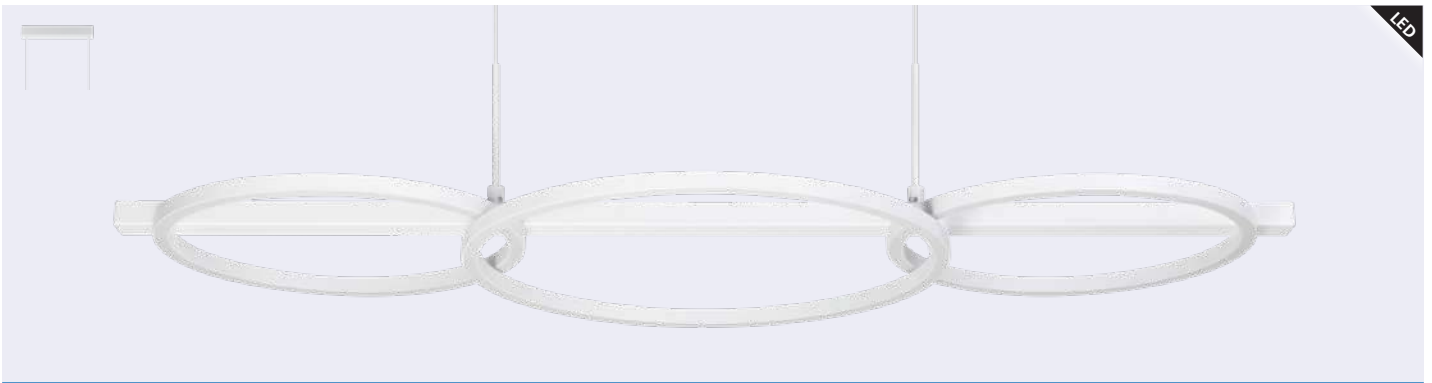

LED

205834 LANACERA

pendant light; steel, aluminium, white

H 1500, W 400, L 965mm

LED warm WHITE Dimmable
40.5W 5850lm