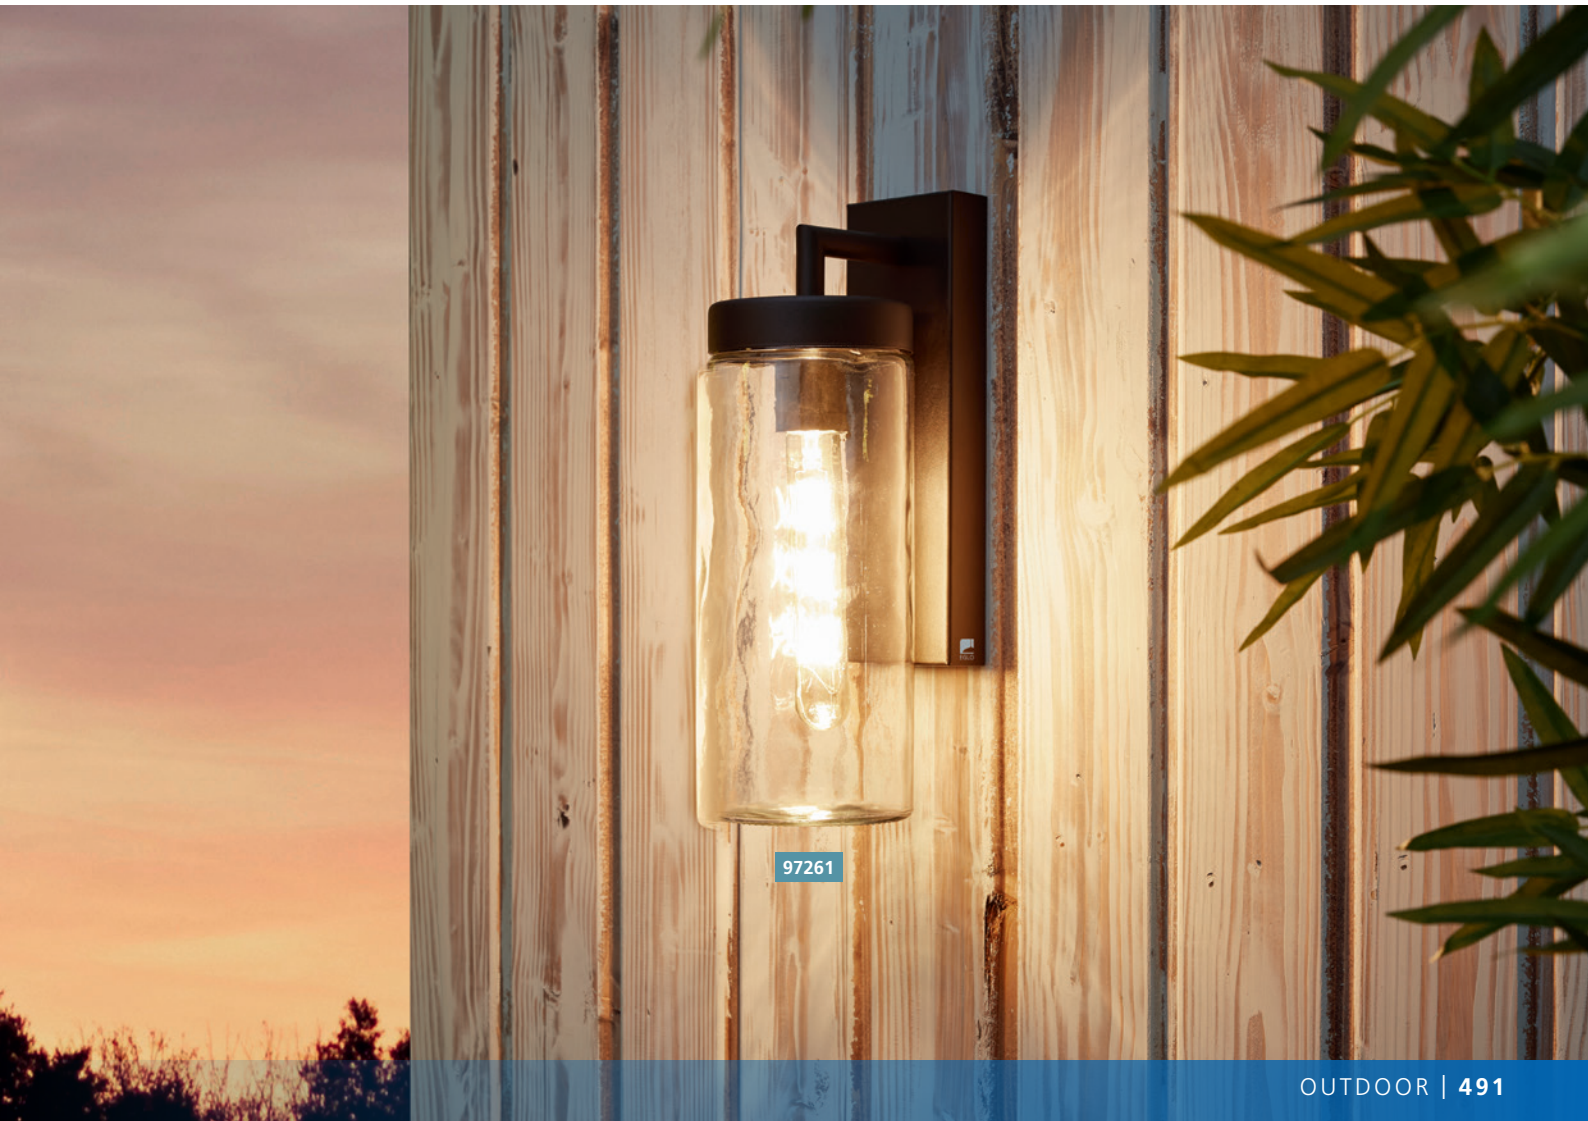

97261 BOVOLONE

wall light; zinc-plated steel, black / glass, clear

L 110, H 340, A 155

205022 BOVOLONE

wall light; zinc-plated steel, white / glass, clear

L 110, H 340, A 155