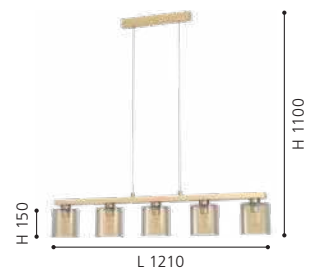

97793 VALLASPRA

pendant light; steel, champagne / glass opal-matt, white

L 910, B 165, H 1100

98592 CASTRALVO

pendant light; steel, wood, satin nickel, brown / glass vaporised, amber

L 1210, B 150, H 1100