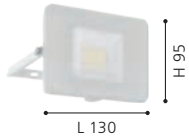

LED

203786N FAEDO 3

wall light; aluminium, white / glass, clear angled mounting bracket

L 130, H 95, A 30

20W	1800lm	IP65	60cm flex & plug

9 008606 194667

L 130

H 95

LED

203788N FAEDO 3

wall light; aluminium, white / glass, clear angled mounting bracket

L 175, H 135, A 30

30W	2750lm	IP65	60cm flex & plug

9 008606 194681

L 175

H 135

LED

203791N FAEDO 3

wall light; aluminium, white / glass, clear angled mounting bracket

L 205, H 145, A 30

50W	4800lm	IP65	60cm flex & plug

9 008606 194704

L 205

H 145

LED

203653N FAEDO 3

wall light; aluminium, black / glass, clear angled mounting bracket

L 130, H 95, A 30

20W	1800lm	IP65	60cm flex & plug

9 008606 192601

L 130

H 95

LED

203655N FAEDO 3

wall light; aluminium, black / glass, clear angled mounting bracket

L 175, H 135, A 30

30W	2750lm	IP65	60cm flex & plug

9 008606 192625

L 175

H 135

LED

203657N FAEDO 3

wall light; aluminium, black / glass, clear angled mounting bracket

L 205, H 145, A 30

50W	4800lm	IP65	60cm flex & plug

9 008606 192649

L 205

H 145