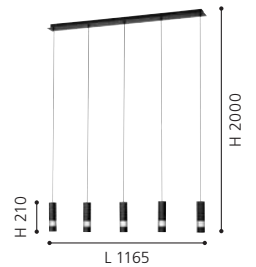

205309 BERNABETA

pendant light; steel, black / transparent

L 1170, B 200, H 2000

- GU10
- LED
- 10x 5W
- 10x 345lm
- neutral WHITE
- dimmable
- double insulated

9 008606 238392