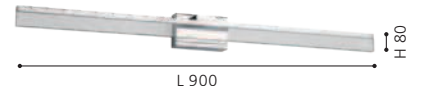

205073 PALMITAL 2

wall luminaire; aluminium, steel, black / plastic, clear

3000K | 4000K | 5000K

L 595, H 80, A 65

10W	1400lm/ 1400lm/ 1600lm	not dimmable	double insulated	dip switch

9 008606 238019