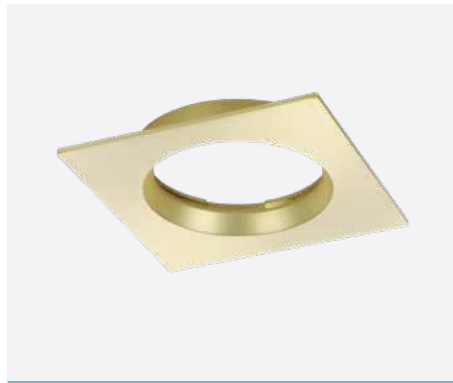

206105 ROYSTAR TRIM

Recessed square trim; aluminium, brushed brass

H 18, W 110, L 110mm

Ø 90mm
cut out

9 008606 291694