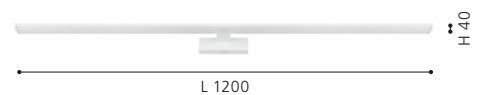

203938 PANDELLA 1

mirror luminaire; aluminium, plastic, white

L 1200, H 40, A 120