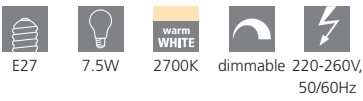

205437 E27-LED-A60

illuminant; glass, frosted

L 110, Ø 60