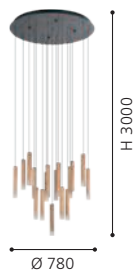

205647N ESTANERIOS

pendant light; aluminium, steel / black, king brown

205663N ESTANERIOS

pendant light; aluminium, steel / black

H 3000, Ø 780

LED warm WHITE
LED 17x 2.9W

9 008606 267217

H 3000, Ø 780

LED warm WHITE
LED 17x 2.9W

9 008606 267248