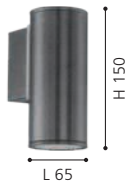

94102 RIGA

wall light; zinc-plated steel, anthracite

L 65, H 150, A 95