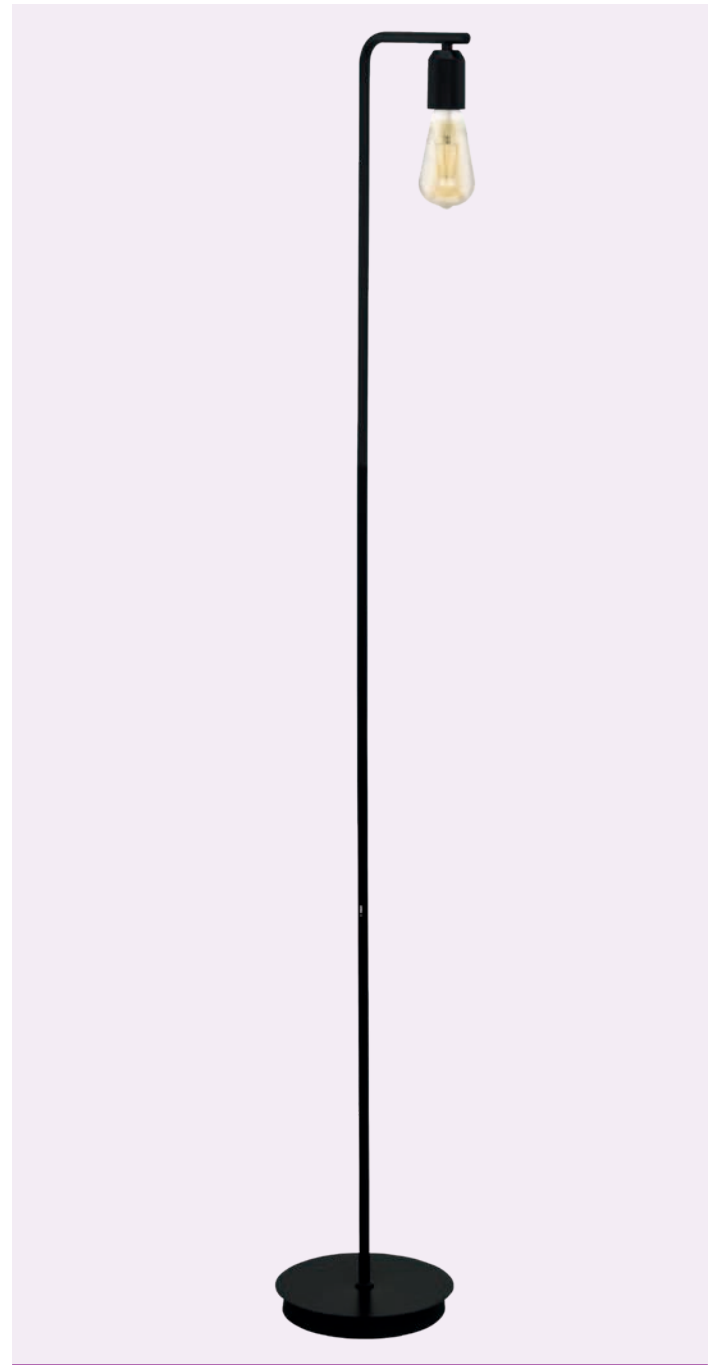

98066N ADRI 3

floor lamp; steel, black

globe sold seperately

H 1500, Base: Ø 215

- E27
- 1x 12W
- pedal switch
- double insulated

9 008606 198559