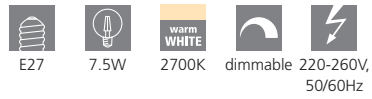

205955 E27-LED-G125

illuminant; glass, clear

L 170, Ø 125mm