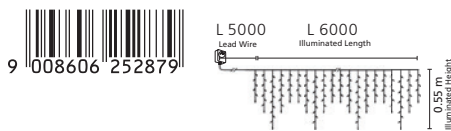

410843N ICICLE LIGHTS X480

icicle lights; black, plastic

L 12000 + 5000 lead

- x480
- 3000K
- low voltage
- 5m lead wire
- IP44