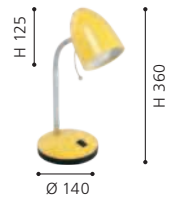

205271N LARA

table lamp, steel, red

H 360, Ø 140

E27

1x 10W

rocker
switch

double
insulated

9 008606 235155