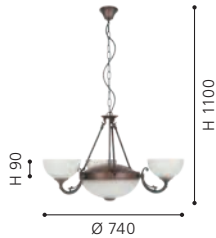

204954 SAVOY

pendant light; cast metal, bronzed / satin glass, white

H 1100, Ø 740