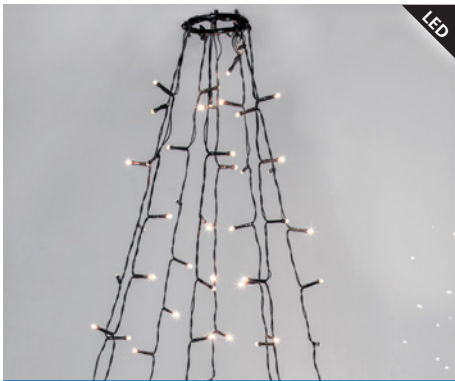

410835N TREE LIGHTS X360

tree lights; black, plastic

H 2000, Ø 60

- **LED**
  x360
- **crisp WHITE**
  3000K
- **SAFE LOW VOLTAGE**
  low voltage
- **5m lead wire**
- **IP44**