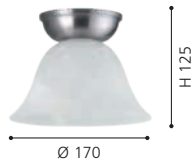

203336 MURCIA

DIY Batten Fix; steel, satin nickel / glass alabaster, white

H 155, Ø 300