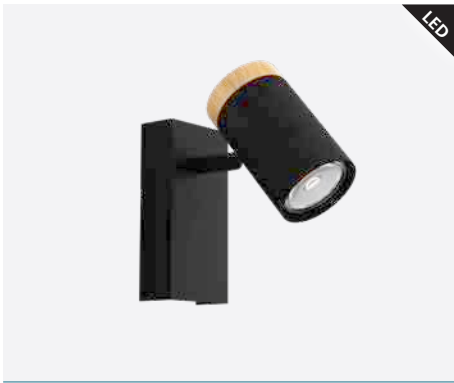

spot; steel, white / wood

H 130, W 65, L 820mm

206182

39647N

LED

39647N CARTAGENA

spot; steel, wood, black

L 65, H 130