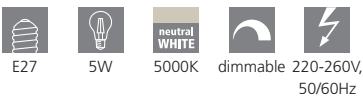

205435 E27-LED-A60

illuminant; glass, clear

L 110, Ø 60