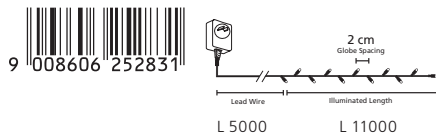

410814N FAIRY LIGHTS X540

fairy lights; black, plastic

411516N FAIRY LIGHTS X800

fairy lights; black, plastic

411518N FAIRY LIGHTS X1200

fairy lights; black, plastic

L 11000 + 5000 lead

x540
2000K
low voltage
5m lead wire
IP44

L 16000 + 5000 lead

x800
2000K
low voltage
5m lead wire
IP44

L 24000 + 5000 lead

x1200
2000K
low voltage
5m lead wire
IP44

410833N FAIRY LIGHTS X540

fairy lights; black, plastic

410834N FAIRY LIGHTS X800

fairy lights; black, plastic

410836N FAIRY LIGHTS X1200

fairy lights; black, plastic

L 11000 + 5000 lead

x540
3000K
low voltage
5m lead wire
IP44

L 16000 + 5000 lead

x800
3000K
low voltage
5m lead wire
IP44

L 24000 + 5000 lead

x1200
3000K
low voltage
5m lead wire
IP44