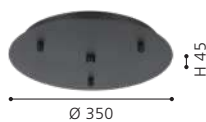

H 45, Ø 350

205358 CEILING PLATE

accessory; steel, black

*pendant sold separately

H 45, Ø 500

205357

*PENDANT SOLD SEPARATELY

DIY