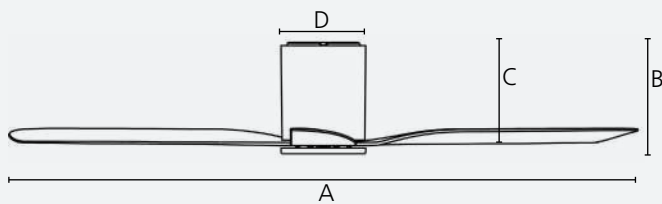

Suitability

Quick connect

1/2/4/6/8 h

Reversible

Dimensions

	mm	inches
A	1520	60.0
B	235	9.3
C	215	8.4
D	180	7.1

Airflow

Speed	RPM	m ³ /h
1	62	3,476
2	85	6,462
3	115	8,715
4	145	10,957
5	170	13,243
6	195	16,089