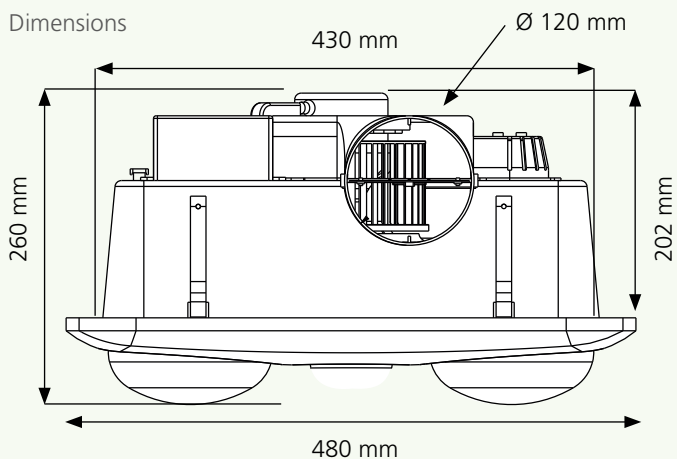

204157

Housing

plastic, black matt

40 W

4x 275W

Ø 120 mm
3.0 m

460 m³/h

Included

13W

950lm

430 x 270
Cut Out

Dimensions