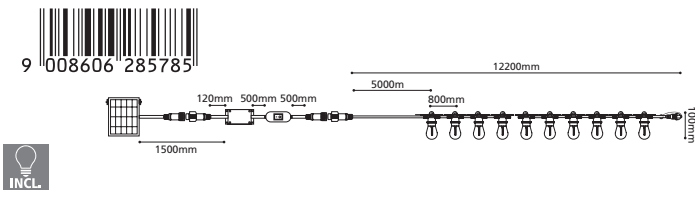

LED

205891N FESTOON 2 SOLAR KIT

solar festoon light; plastic, black lampholders with 2700K globes

Solar panel & battery pack included

L 13000 (5m lead in wire, 80cm spacing between globes)

- E27
- 10x 0.4W
- warm WHITE 2700K
- IP65
- cable switch
- 12V

INCL

LED

205892N FESTOON 2 SOLAR KIT

solar festoon light; plastic, white lampholders with 2700K globes

Solar panel & battery pack included

L 13000 (5m lead in wire, 80cm spacing between globes)

- E27
- 10x 0.4W
- warm WHITE 2700K
- IP65
- cable switch
- 12V

INCL

LED

205895N FESTOON 2 SOLAR KIT

solar festoon light; plastic, black lampholders with multi-colour globes

Solar panel & battery pack included

L 13000 (5m lead in wire, 80cm spacing between globes)

- E27
- 10x 0.4W
- IP65
- cable switch
- 12V

INCL

LED

205896N FESTOON 2 SOLAR KIT

solar festoon light; plastic, white lampholders with multi-colour globes

Solar panel & battery pack included

L 13000 (5m lead in wire, 80cm spacing between globes)

- E27
- 10x 0.4W
- IP65
- cable switch
- 12V

INCL