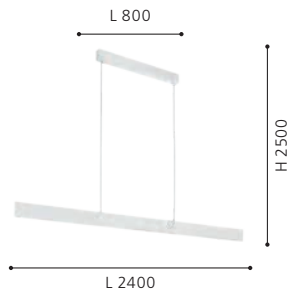

Canopy Width: 45mm
Pendant Width: 15mm