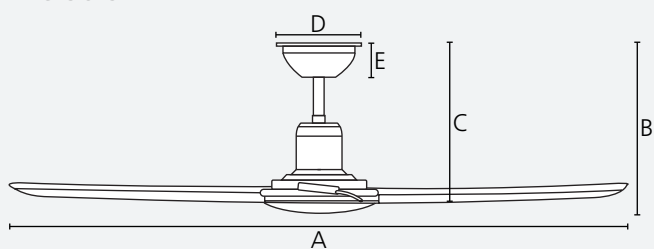

Dimensions

	mm	inches
A	1830	72.0
B	319	12.6
C	312	12.3
D	160	6.3
E	79	3.1

Airflow

Speed	RPM	m³/h
night mode	60	6,438
1	70	6,708
2	90	9,100
3	110	11,206
4	130	13,764
5	145	15,558

Accessories

Accessories	Compatible	Page
Extension Rods	Yes	Page 136
Angle Canopy	No	N/A
Light Kit	No	N/A

Accessories

Accessories	Compatible	Page
Wall Control	Yes	Page 130
Remote Control	Included	N/A
Smart Compatible	No	N/A