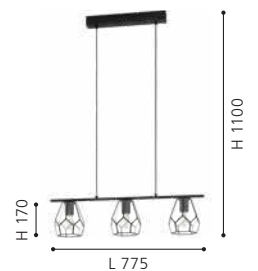

43646N MARDYKE

table light; steel, black / glass, clear

L 190, B 128, H 505

43644 MARDYKE

pendant light; steel, black / glass, clear

H 1100, L 775

43644

43795N