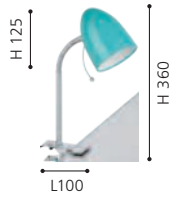

205257N LARA

clip on lamp, steel, yellow

H 360, L 100

- E27
- 1x 10W
- cable switch
- double insulated