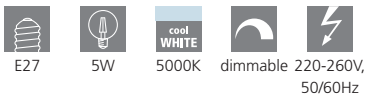

205949 E27-LED-G95

illuminant; glass, clear

L 138, Ø 95mm