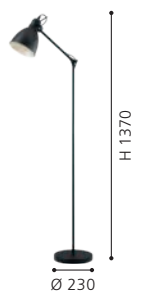

49471N PRIDDY

floor light; steel, black

H 1370, Base: Ø 230