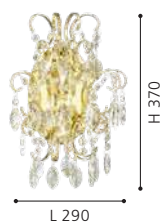

39615 CALMEILLES

wall light; steel, brass / crystal, clear

H 330, L 215, A 130

39628 CALMEILLES 1

wall light; steel, chrome / crystal, clear

H 330, L 215, A 130

39604 FENOUILLET 1

wall light; steel, brass / crystal, clear

L 290, H 370, A 175

39604