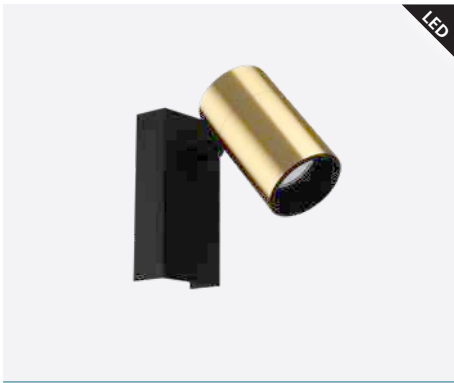

LED

390082N CUMARIBO

spot; steel, black, brass matt

H 130, W 65

- GU10
- 1x 5W
- neutral WHITE
  1x 345lm
- dimmable

9 008606 271641