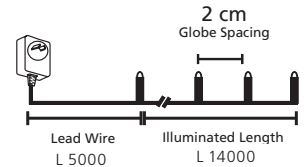

L 14000 + 5000 lead

- LED
  x700
- golden warm WHITE
  2000K
- SAFE LOW VOLTAGE
  low voltage
- 5m lead wire
- IP44
- 8 FUNCTIONS
  8 functions

9 008606 253029