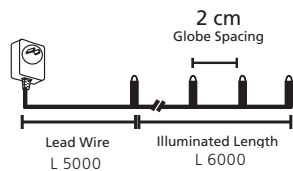

411349N BERRY MINI LIGHT CHAIN X300

berry lights; plastic, black / plastic, white

411352N BERRY MINI LIGHT CHAIN X700

berry lights; plastic, black / plastic, white

L 6000 + 5000 lead

- LED
  x300
- RGB
  RGB
- SAFE LOW VOLTAGE
  low voltage
- 5m lead wire
- IP44
- 8 FUNCTIONS
  8 functions

9 008606 253012

L 14000 + 5000 lead

- LED
  x700
- RGB
  RGB
- SAFE LOW VOLTAGE
  low voltage
- 5m lead wire
- IP44
- 8 FUNCTIONS
  8 functions

9 008606 253036

411348N BERRY MINI LIGHT CHAIN X300

berry lights; plastic, black / plastic, white

411351N BERRY MINI LIGHT CHAIN X700

berry lights; plastic, black / plastic, white

L 6000 + 5000 lead

- LED
  x300
- golden warm WHITE
  2000K
- SAFE LOW VOLTAGE
  low voltage
- 5m lead wire
- IP44
- 8 FUNCTIONS
  8 functions

9 008606 253005

L 14000 + 5000 lead

- LED
  x700
- golden warm WHITE
  2000K
- SAFE LOW VOLTAGE
  low voltage
- 5m lead wire
- IP44
- 8 FUNCTIONS
  8 functions

9 008606 253029