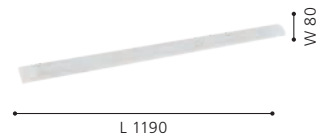

204765 LANKY

LED batten; plastic, white / plastic, white

3000K | 4000K | 5000K

L 1190, W 120, H 42

LED	TRI COLOUR		DIP	
50W	4100lm/ 5000lm/ 4500lm	not dimmable	dip switch	conduit knockouts