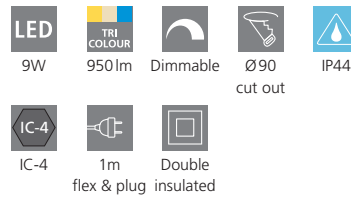

206099N ROYSTAR COB

recessed downlight; plastic, white flat face

3000K | 4000K | 5000K

H 67, Ø 108 mm