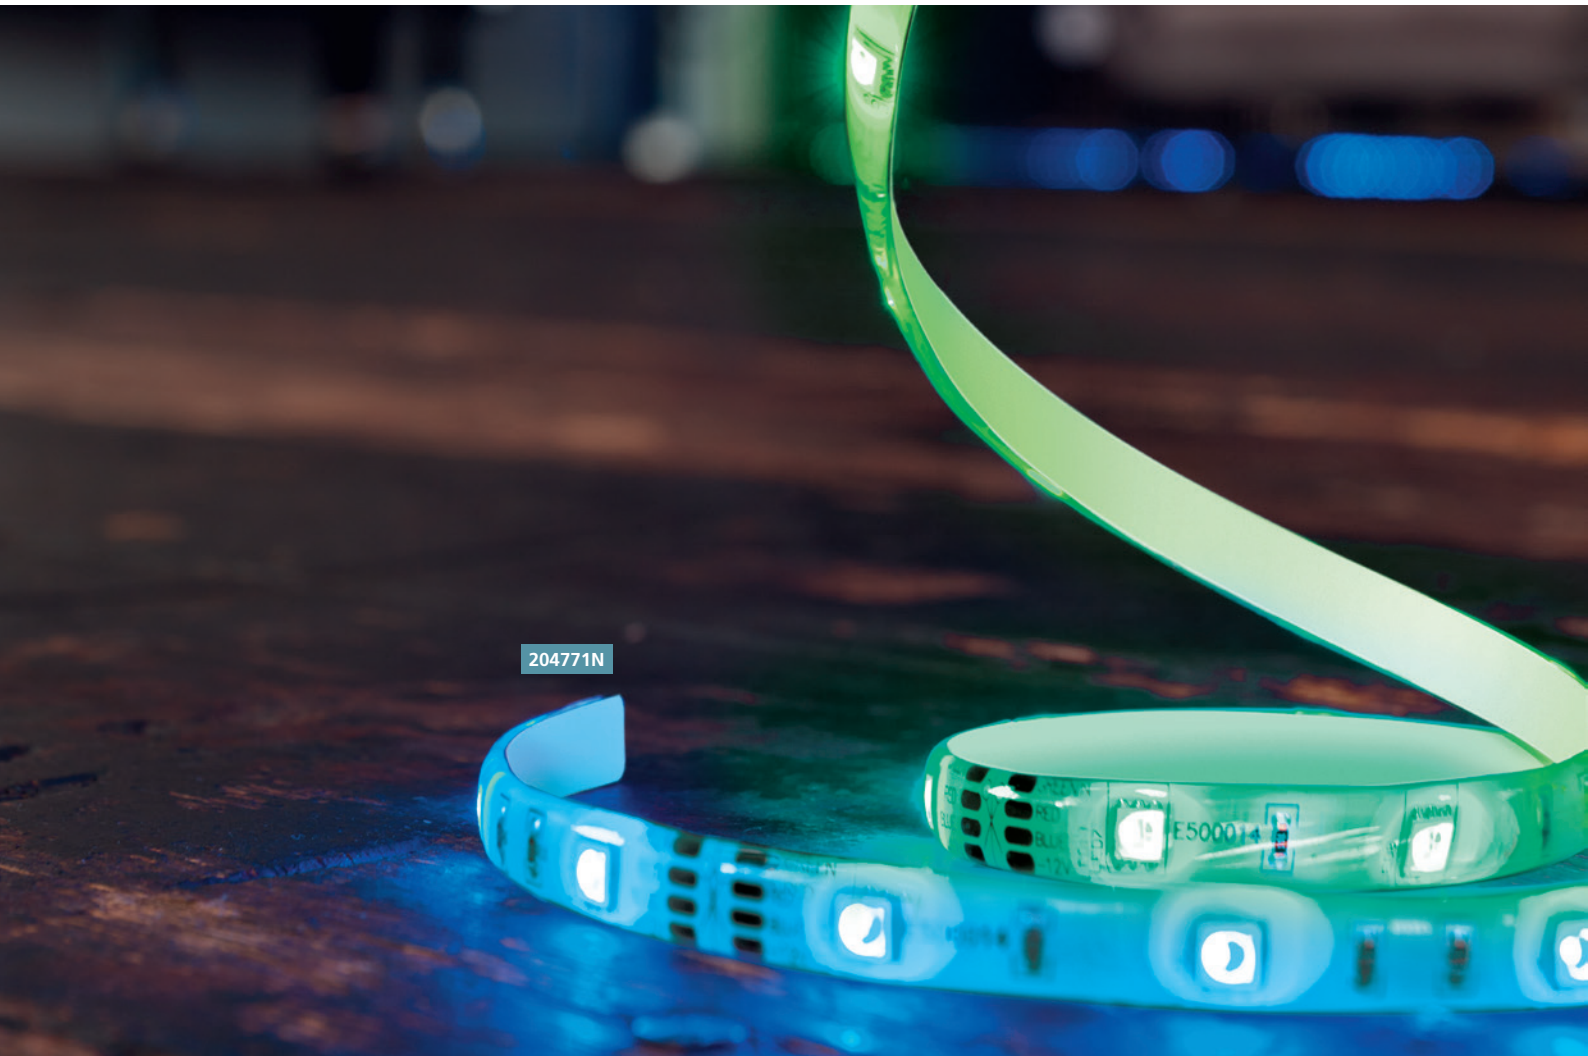

204771N MY CONTROL LED STRIP KIT

strip luminaire; plastic, white

* Voice control device not included

3000K-5000K + RGB

5m kit

L 5000

30W
(6W/M)

204774N MY CONTROL SMART PLUG

plastic, white

H 64, W 54, L 117

204771N