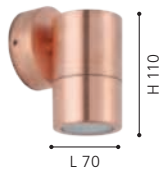

206136 FREMANTLE

wall light; solid copper / glass, clear

3000K | 4000K | 5000K

H 110, L 70, A 90