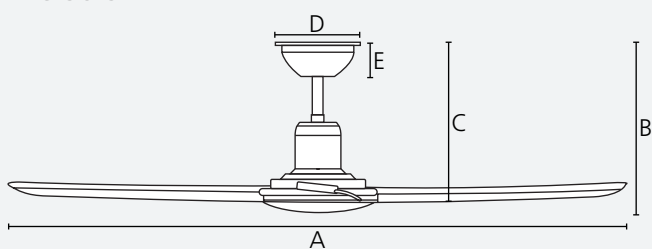

Dimensions

	mm	inches
A	1520	60.0
B	320	12.6
C	300	11.8
D	152	6.0
E	66	2.6

Airflow

Speed	RPM	m ³ /h
1	62	3,476
2	85	6,462
3	115	8,715
4	145	10,957
5	170	13,243
6	195	16,089

Accessories

Accessories	Compatible	Page
Extension Rods	Yes	Page 136
Angle Canopy	Yes	Page 134
Light Kit	No	N/A