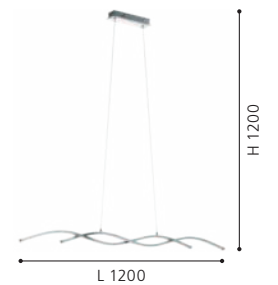

96104 LASANA 2

pendant light; steel, aluminium, chrome

L 1200, B 80, H 1200

2x 14 W

2x
1900lm

not
dimmable

double
insulated

9 002759 961046

96104