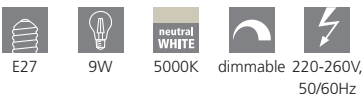

205453 E27-LED-A60

illuminant; glass, clear

L 110, Ø 60