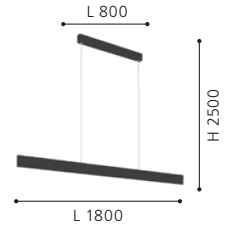

Canopy Width: 45mm
Pendant Width: 15mm