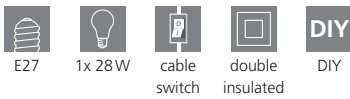

43197N RAMPSIDE

wall lamp; steel, wood, black, brown

Note: this fitting is not hard wired and includes flex & plug for DIY installation

L 80, H 300, A 135