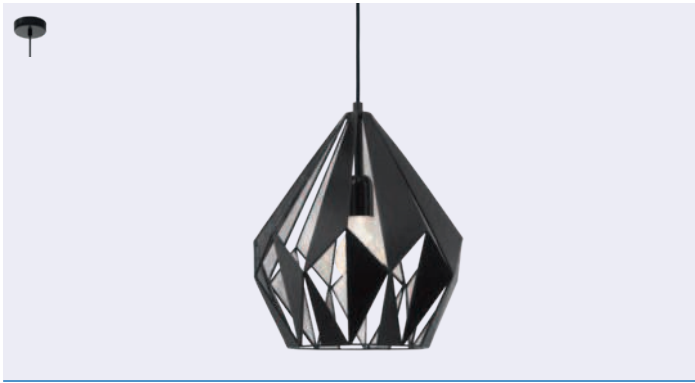

49255N CARLTON 1

pendant light; steel, black, silver

H 2000, Ø 310