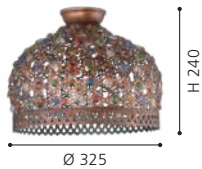

203326 JADIDA

DIY Batten Fix; steel, copper-coloured antique / glass, coloured

H 240, Ø 220

1x 60W