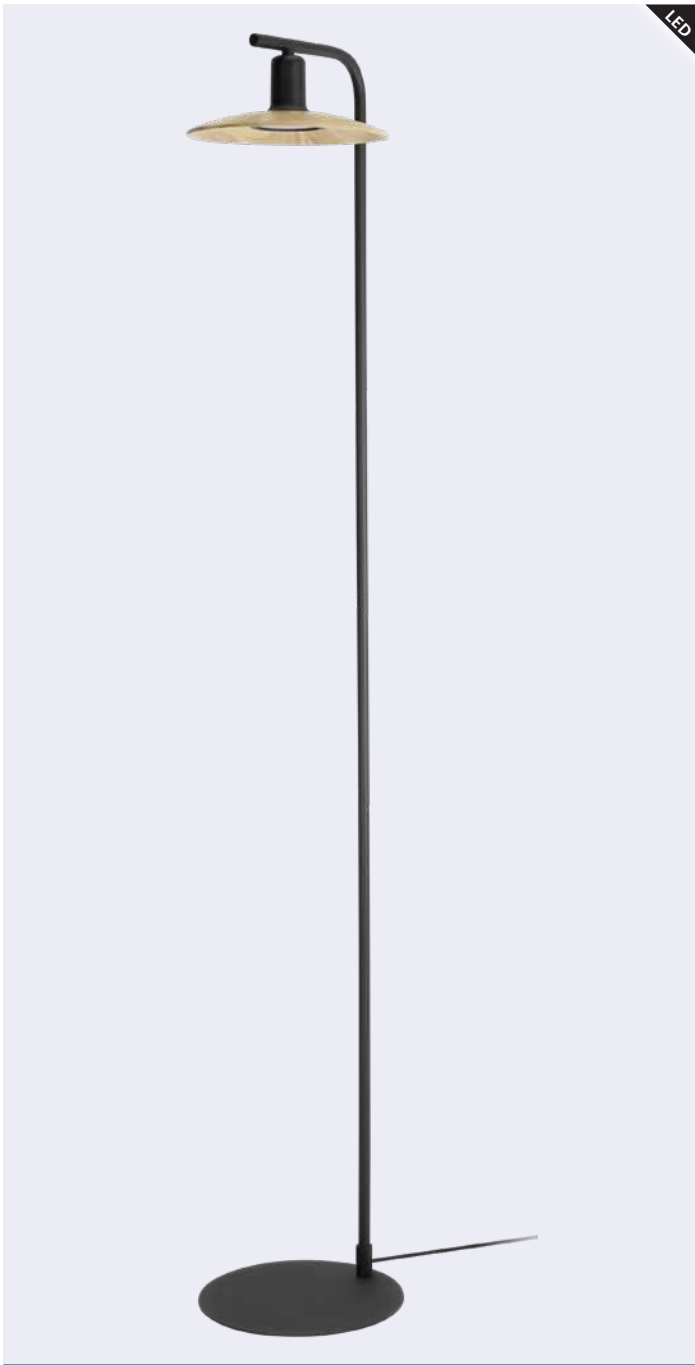

39914N MAYAZES

floor lamp; steel, black / wood

H 1620, W 250, L 315mm

GU10

5W

warm
WHITE

345lm

pedal
switch

9 008606 291427