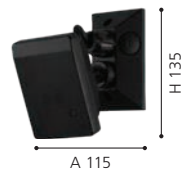

204529 DETECT ME

motion detector; plastic, black

max: 2000W incandescent
max: 1000W fluorescent
max: 1000W LED

L 75, H 135, A 115