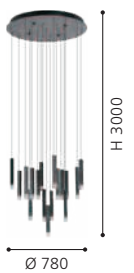

205647N ESTANERIOS

pendant light; aluminium, steel / black, king brown

205663N ESTANERIOS

pendant light; aluminium, steel / black

H 3000, Ø 780

LED warm WHITE
LED 17x 2.9W

9 008606 267217

H 3000, Ø 780

LED warm WHITE
LED 17x 2.9W

9 008606 267248