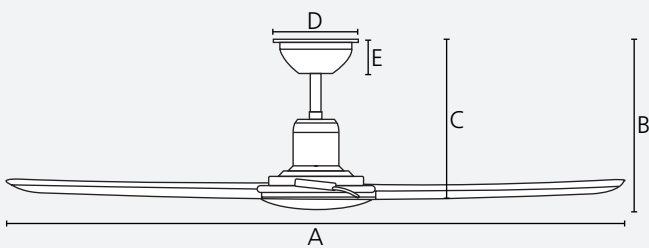

2000lm

dimnable

2/8 h

use

reversible

Dimensions

	mm	inches
A	1520	60.0
B	295	11.6
C	285	11.2
D	170	6.7
E	50	2.0

Airflow