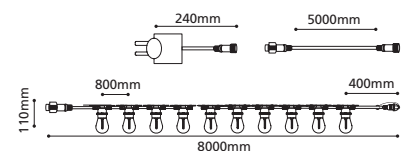

205898N FESTOON 2 PLUG IN KIT

festoon light; plastic, white lampholders with multi-colour globes

interconnect up to 3 sets

L 13000 (5m lead in wire, 80cm spacing between globes)