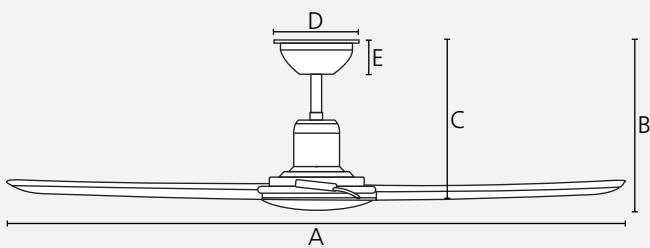

quick
connect

reversible

Dimensions

	mm	inches
A	1220	48.0
B	297	11.7
C	297	11.7
D	158	6.2
E	73	2.9

Airflow

Speed	RPM	m ³ /h
night mode	75	3,614
1	95	4,954
2	125	7,498
3	155	9,702
4	185	11,102
5	210	13,130