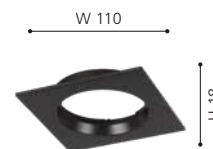

206104 ROYSTAR TRIM

Recessed square trim; aluminium, anodised

H 18, W 110, L 110mm

Ø 90mm
cut out