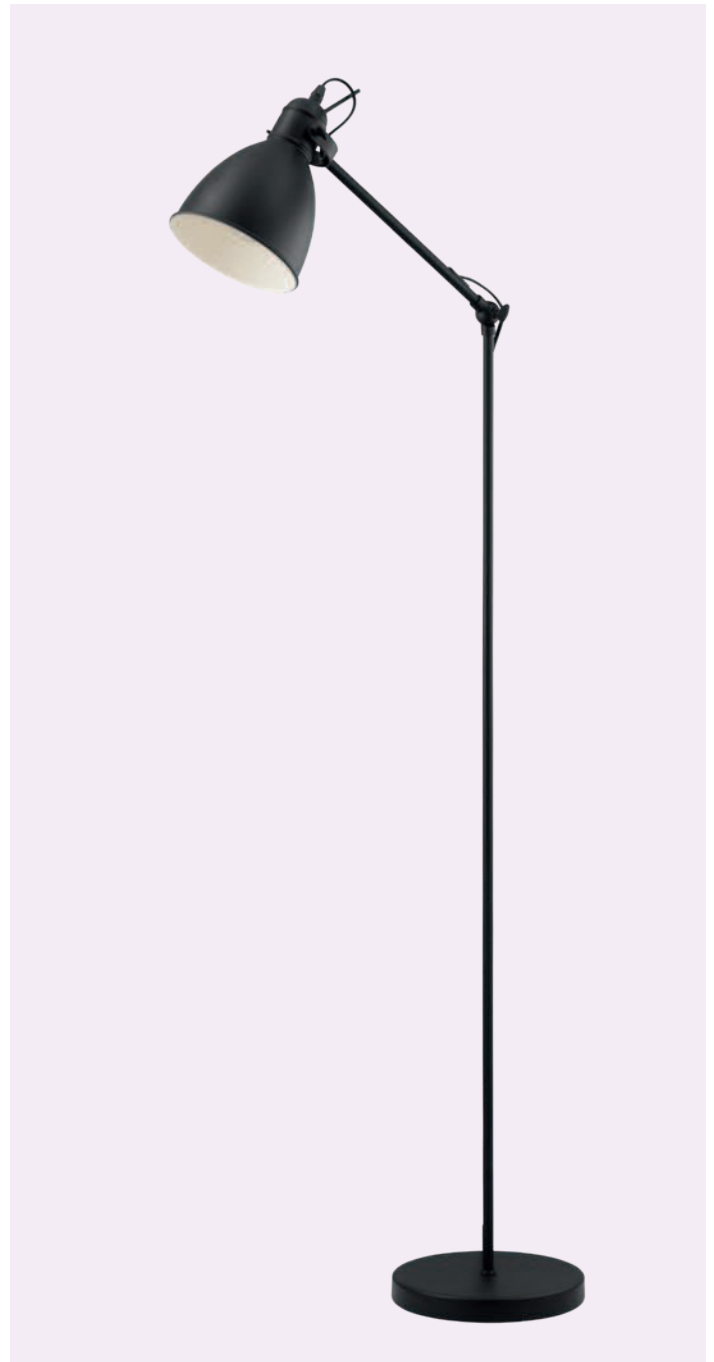

49471N PRIDDY

floor lamp; steel, black

H 1370, Base: Ø 230

E27

1x 40W

pedal
switch

double
insulated

9 008606 153831