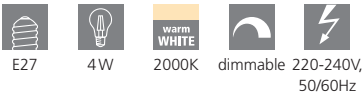

110088 E27-LED-ST64

illuminant; glass, black transparent

L 137, Ø 95