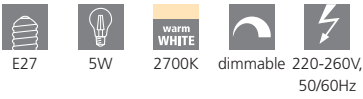

205433 E27-LED-A60

illuminant; glass, clear

L 110, Ø 60