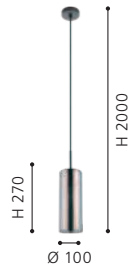

98585N CADAQUES 1

pendant light; steel, black / smoked glass, black-transparent

H 2000, Ø 160

E27

1x 40W

double insulated