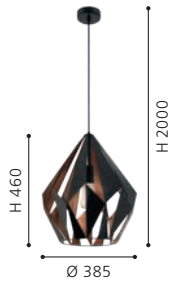

pendant light; steel, black, copper coloured

H 2000, Ø 310

49878N CARLTON 1

pendant light; steel, black, copper coloured

H 2000, Ø 385

49991N CARLTON 1

pendant light; steel, black, copper coloured

L 805, B 205, H 2000