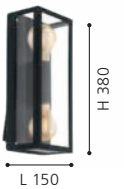

98273N ALAMONTE 1

wall light; zinc-plated steel, black / glass, clear

L 150, H 380, A 100