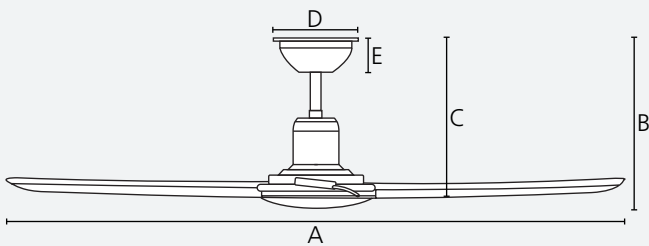

mode

30min/
1/2/4/8 h

use

quick
connect

reversible

Dimensions

	mm	inches
A	1320	52.0
B	295	11.6
C	295	11.6
D	158	6.2
E	73	2.9

Airflow