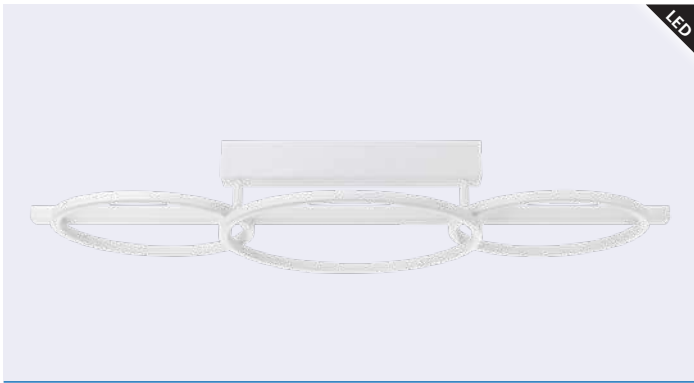

LED

205836 LANACERA

ceiling light; steel, aluminium, white

H 155, W 400, L 965mm

LED warm WHITE Dimmable
40.5W 5850lm