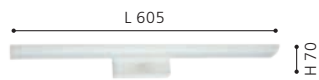

L 605, H 70, A 130

205044 TABIANO 2

mirror luminaire; steel, white

3000K | 4000K | 5000K

L 905, H 70, A 130

206109 PANDELLA 1

mirror light; aluminium, chrome / plastic, white

L 400, H 40, A 120