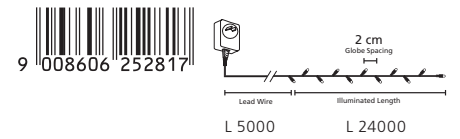

L 24000 + 5000 lead

x1200
2000K
low voltage
5m lead wire
IP44

410833N FAIRY LIGHTS X540

fairy lights; black, plastic