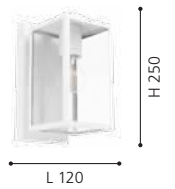

900288N BUDRONE

wall light; steel, black / glass, clear

H 250, L 120, A 165mm

9 008606 295142

206122N BUDRONE

wall light; steel, white / glass, clear

H 250, L 120, A 165mm

9 008606 295159

206122N