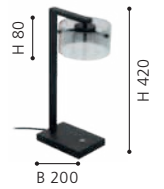

H 420, B 200

LED warm WHITE touch switch dimmable
5.4W 730lm

204735

39764N

39764N TAMARESCO

pendant light; steel, brushed brass / velvet, white, gold

Pendant is oval shaped

L 1020, B 300, H 2000