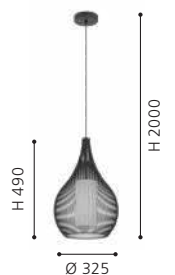

900828N RAZONI 1

pendant light; steel, black / textile, black, glass

H 2000, Ø 325mm