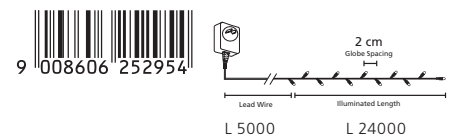

L 24000 + 5000 lead

x1200
3000K
low voltage
5m lead wire
IP44