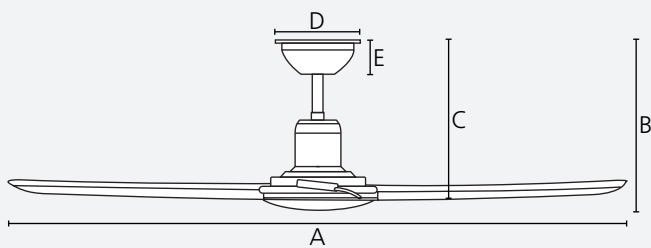

construct

20W

2300lm

step
dim

1/2/4/8 h

quick
connect

reversible

Dimensions