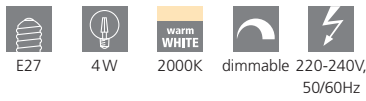

110091 E27-LED-G80

illuminant; glass, copper vaporised

L 120, Ø 80