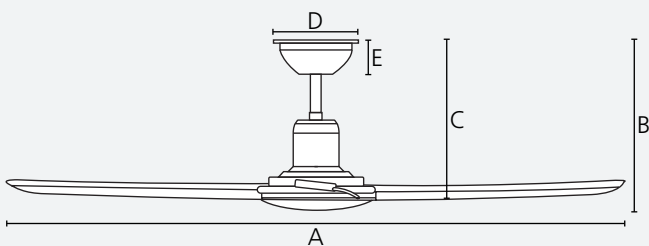

reversible

Dimensions

	mm	inches
A	1320	52.0
B	318	12.5
C	297	11.7
D	142	5.6
E	55.7	2.2

Airflow

Speed	RPM	m ³ /h
night mode	65	2,625
1	95	4,500
2	125	5,815
3	155	7,880
4	185	9,110
5	220	10,820

Accessories

Accessories	Compatible	Page
Extension Rods	Yes	Page 136
Angle Canopy	Yes	Page 134
Light Kit	Integrated	N/A