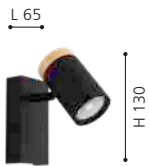

LED

39648N CARTAGENA

spot; steel, wood, black

L 460, W 65, H 130

- GU10
- 3x 5W
- neutral WHITE
- 3x
- 345lm
- dimmable