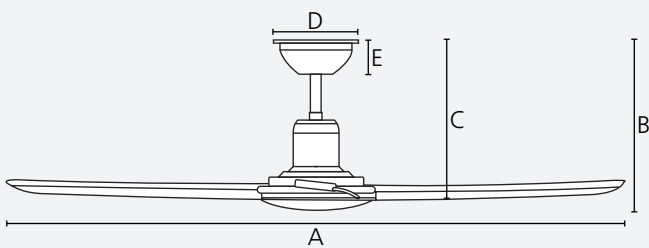

reversible

Dimensions

	mm	inches
A	2030	80.0
B	380	15.0
C	379	14.9
D	168	6.6
E	73	2.9

Airflow

Speed	RPM	m ³ /h
night mode	60	9,747
1	70	11,343
2	80	13,041
3	90	14,461
4	100	15,979
5	108	17,544

Accessories

Accessories	Compatible	Page
Extension Rods	Yes	Page 136
Angle Canopy	Yes	Page 134
Light Kit	Yes	Page 24