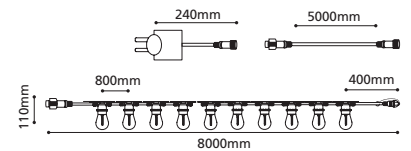

interconnect up to 3 sets

L 13000 (5m lead in wire, 80cm spacing between globes)

205894N FESTOON 2 PLUG IN KIT

festoon light; plastic, white lampholders with 2700K globes

interconnect up to 3 sets

L 13000 (5m lead in wire, 80cm spacing between globes)