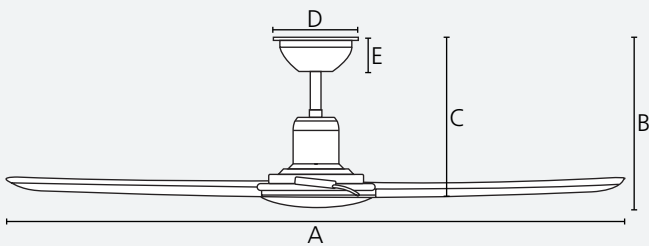

construct

use

quick
connect

control

adaptable

reversible

Dimensions

	mm	inches
A	1320	52.0
B	316	12.4
C	285	11.2
D	150	5.9
E	58	2.3