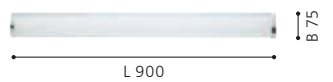

94713 GITA 2

wall / ceiling luminaire; cast metal, chrome

L 600, B 75, H 75

- LED
  16W
- neutral
  WHITE
  1900lm
- not
  dimmable
- IP44
- double
  insulated

9 002759 947132

94714 GITA 2

wall / ceiling luminaire; cast metal, chrome

L 900, B 75, H 75

- LED
  24.3W
- neutral
  WHITE
  2500lm
- not
  dimmable
- IP44
- double
  insulated

9 002759 947149