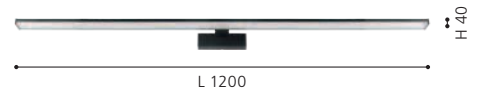

mirror luminaire; aluminium, plastic, black

L 600, H 40, A 120

202939 PANDELLA 1

mirror luminaire; aluminium, plastic, black

L 780, H 40, A 120

203937 PANDELLA 1

mirror luminaire; aluminium, plastic, black

L 1200, H 40, A 120