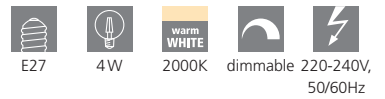

100 lm
5 year warranty

110086 E27-LED-G95

illuminant; glass, black transparent

100 lm
5 year warranty

110087 E27-LED-G125

illuminant; glass, black transparent

100 lm
5 year warranty

110088 E27-LED-ST64

illuminant; glass, black transparent

L 137, Ø 95

L 170, Ø 125

L 142, Ø 64

9 008606 228171

9 008606 228188

9 008606 228195

11819

50 lm
5 year warranty

110201 E27-LED-T30

illuminant; glass, black transparent

L 185, Ø 30

9 008606 238200