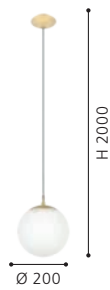

205013 RONDO

pendant light; steel, brass matt / glass opal-matt

H 2000, Ø 250