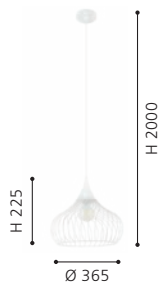

43344N STAVERTON

pendant light; steel, black

H 2000, Ø 365

E27

1x 60 W

double insulated

9 008606 230600

205158N STAVERTON

pendant light; steel, white

H 2000, Ø 365

E27

1x 60 W

double insulated

9 008606 230594