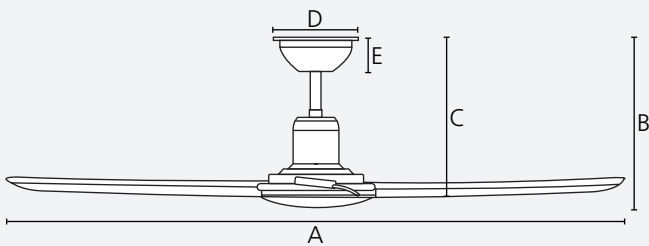

1/2/4/8h

quick
connect

use

reversible

Dimensions

	mm	inches
A	2032	80.0
B	413	16.3
C	357	14.1
D	150	5.9
E	54	2.1

Airflow

Speed	RPM	m ³ /h
1	65	14,650
2	75	17,130
3	84	19,655
4	89	20,720
5	95	21,270