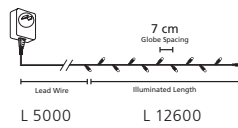

L 12600 + 5000 lead

LED x180
crisp WHITE 3000K
SAFE LOW VOLTAGE low voltage
5m lead wire
IP44