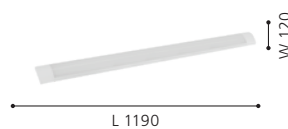

204767 LANKY

LED Batten suspension kit, ceiling canopy & flex included

*Batten not included

H 2000