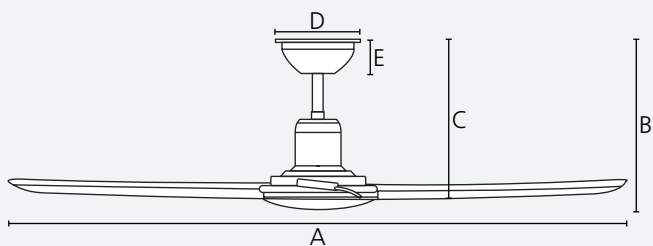

Use

Reversible

Dimensions

	mm	inches
A	1422	56.0
B	316	12.4
C	290	11.4
D	155	6.1
E	60	2.3

Airflow

Speed	RPM	m ³ /h
night mode	59	3,325
1	75	4,659
2	115	7,294
3	145	9,224
4	175	11,153
5	200	12,961

Accessories	Compatible	Page
Extension Rods	Yes	Page 136
Angle Canopy	Yes	Page 134
Light Kit	Integrated	N/A