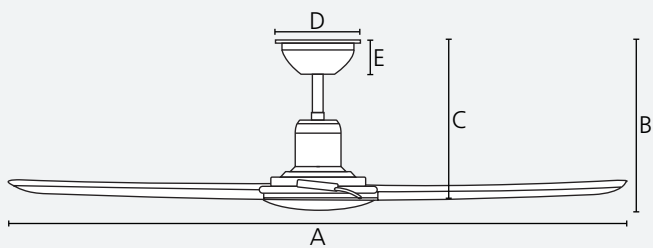

2/8 h

quick
connect

reversible

Dimensions

	mm	inches
A	2540	100.0
B	380	15.0
C	381	15.0
D	168	6.6
E	73	2.9

Airflow

Speed	RPM	m ³ /h
night mode	54	21,306
1	59	23,122
2	65	24,221
3	71	26,419
4	76	28,517
5	81	31,619