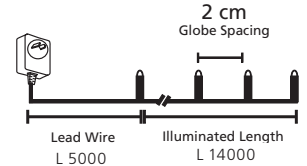

L 14000 + 5000 lead

- LED
  x700
- RGB
  RGB
- SAFE LOW VOLTAGE
  low voltage
- 5m lead wire
- IP44
- 8 FUNCTIONS
  8 functions

9 008606 253036

411348N BERRY MINI LIGHT CHAIN X300

berry lights; plastic, black / plastic, white