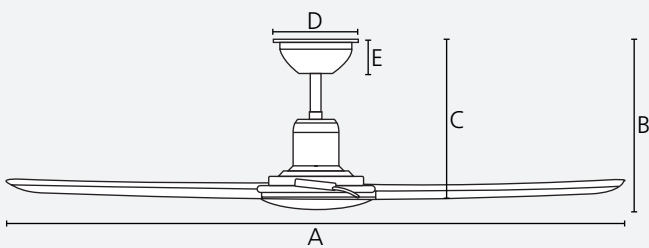

adaptable

reversible

Dimensions

	mm	inches
A	1220	48.0
B	316	12.4
C	284	11.2
D	150	5.9
E	58	2.3

Airflow

Speed	RPM	m ³ /h
1	90	4,152
2	160	9,809
3	235	13,390

Accessories

Accessories	Compatible	Page
Extension Rods	Yes	Page 136
Angle Canopy	Yes	Page 134
Light Kit	No	N/A