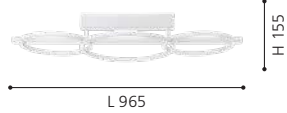

3000K | 4000K | 5000K

H 395, Ø 60mm

LED

205836 LANACERA

ceiling light; steel, aluminium, white

H 155, W 400, L 965mm

LED warm WHITE Dimmable
40.5W 5850lm

LED