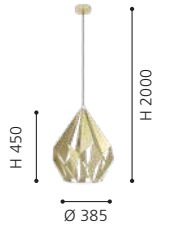

43815N CARLTON

pendant light; steel, gold-coloured / textile, black

H 2000, Ø 310mm

H 2000, Ø 385mm

43909N CARLTON

pendant light; steel, gold-coloured / textile, black

H 2000, L 805mm