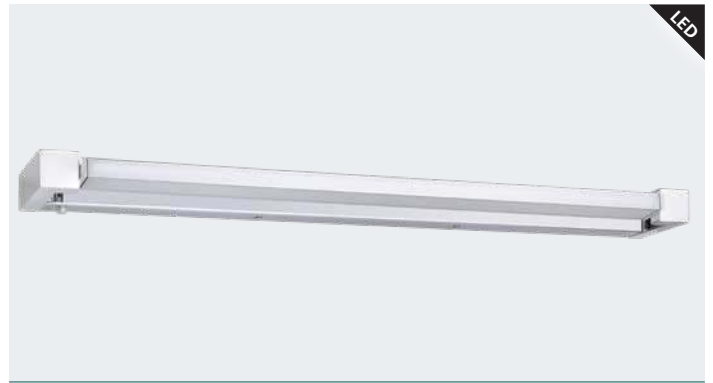

LED

206383 GEMILIANA

mirror light; steel, chrome / plastic, white

3000K | 4000K | 5000K

H 40, L 780, A 100

- 17.5W
- 2100lm
- not dimmable
- IP44
- double insulated

9 008606 313815