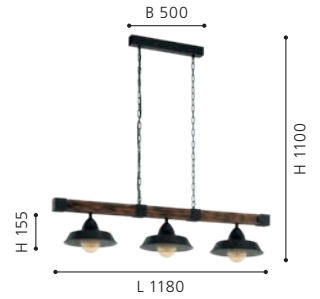

9 008606 238880

49685

49684 OLDBURY

pendant light; steel, wood, black, brown rustic

L 860, B 500, H 1100

49685 OLDBURY

pendant light; steel, wood, black, brown rustic

L 1180, B 500, H 1100