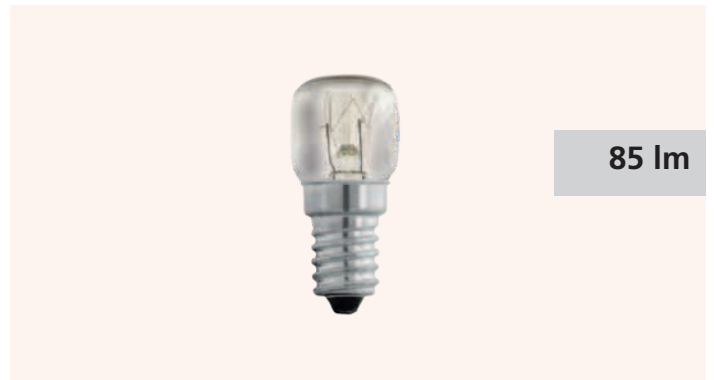

11669 E14-HALOGEN-T22

illuminant; glass, 300° C oven globe

L 50, Ø 22

220-240V,
50/60Hz

4000x

>80

9 002759 116699