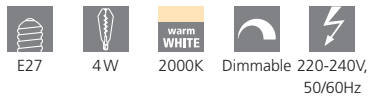

110278 E27-LED-CF117

illuminant; glass, black vapourised

L 345, Ø 117mm