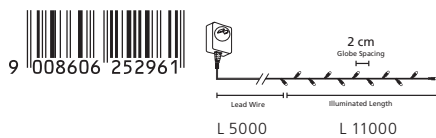

410814N FAIRY LIGHTS X540

fairy lights; black, plastic

411516N FAIRY LIGHTS X800

fairy lights; black, plastic

411518N FAIRY LIGHTS X1200

fairy lights; black, plastic

L 11000 + 5000 lead

x540
2000K
low voltage
5m lead wire
IP44

L 16000 + 5000 lead

x800
2000K
low voltage
5m lead wire
IP44

L 24000 + 5000 lead

x1200
2000K
low voltage
5m lead wire
IP44

410833N FAIRY LIGHTS X540

fairy lights; black, plastic

410834N FAIRY LIGHTS X800

fairy lights; black, plastic

410836N FAIRY LIGHTS X1200

fairy lights; black, plastic

L 11000 + 5000 lead

x540
3000K
low voltage
5m lead wire
IP44

L 16000 + 5000 lead

x800
3000K
low voltage
5m lead wire
IP44

L 24000 + 5000 lead

x1200
3000K
low voltage
5m lead wire
IP44