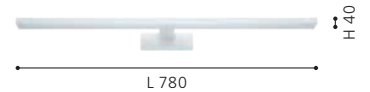

203424 PANDELLA 1

mirror luminaire; aluminium, plastic, white

L 600, H 40, A 120

203425 PANDELLA 1

mirror luminaire; aluminium, plastic, white

L 780, H 40, A 120

203938 PANDELLA 1

mirror luminaire; aluminium, plastic, white