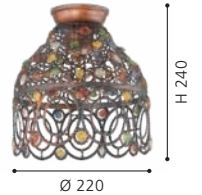

203357 HANIFA

DIY Batten Fix; aluminium, plastic, white, clear

H 200, Ø 130

1x 60W

9 008606 194599