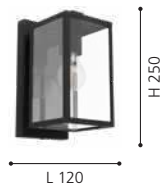

900288N BUDRONE

wall light; steel, black / glass, clear

H 250, L 120, A 165mm

9 008606 295142

206122N BUDRONE

wall light; steel, white / glass, clear

H 250, L 120, A 165mm

9 008606 295159

206122N