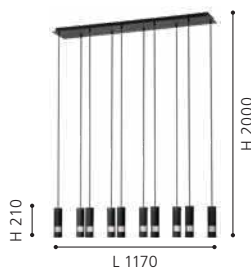

205311 BERNABETA

pendant light; steel, black / transparent

H 2000, Ø 580

- GU10
- LED
- 10x 5W
- 10x 345lm
- neutral WHITE
- dimmable

- double insulated

9 008606 238408