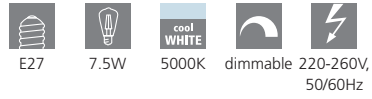

205964 E27-LED-ST64

illuminant; glass, clear

L 140, Ø 64mm