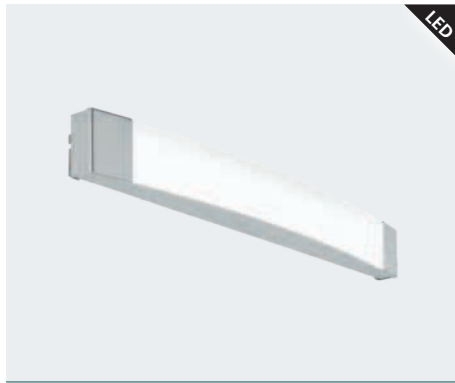

97719 SIDERNO

mirror luminaire; steel, chrome / plastic, satined

L 580, B 60, A 65

- LED
  16W
- neutral
  WHITE
  1700lm
- not
  dimmable
- IP44
- double
  insulated

9 002759 977191