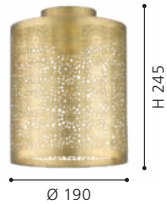

203354 BOCAL

DIY Batten Fix; steel, brushed copper

H 245, Ø 190

DIY

1x 60W