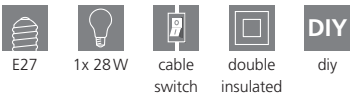

Note: this fitting is not hard wired and includes flex & plug for DIY installation

Globe sold separately

L 80, H 300, A 135

49992 CARLTON 1

wall light; steel, black, copper colour-antique

L 205, H 330, A 220