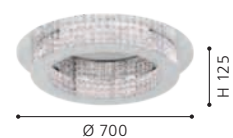

39602 FENOULLET 1

ceiling light; steel, brass / crystal, clear

H 355, Ø 600

- E14
- 6x 25W