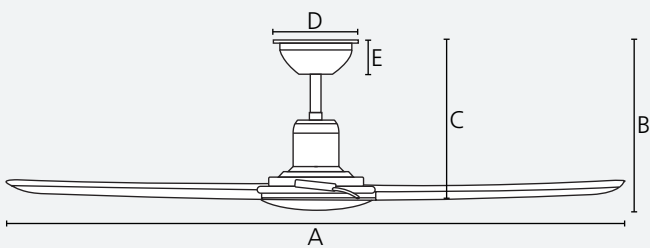

Control

Adaptable

Quick connect

Reversible

Dimensions

	mm	inches
A	1320	52.0
B	335	13.2
C	274	10.8
D	130	5.1
E	61	2.4

Airflow

Speed	RPM	m ³ /h
1	70	2,530
2	120	6,250
3	180	9,830