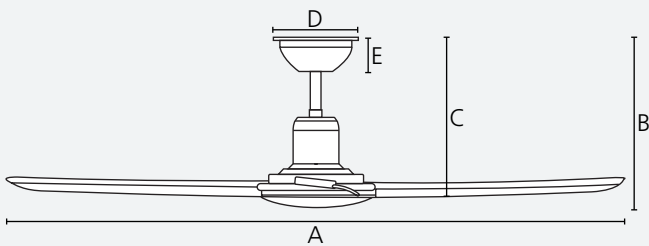

Dimensions

	mm	inches
A	1220	48.0
B	284	11.3
C	290	11.4
D	155	6.1
E	60	2.3

Airflow

Speed	RPM	m ³ /h
night mode	60	2,782
1	90	4,619
2	115	6,055
3	160	8,613
4	195	10,537
5	225	12,091

Accessories

Accessories	Compatible	Page
Extension Rods	Yes	Page 136
Angle Canopy	Yes	Page 134
Light Kit	No	N/A