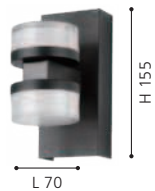

205046 ROMENDO 2

wall luminaire; steel, chrome / plastic, clear, satined

3000K | 4000K | 5000K

L 70, H 155, A 120

9 008606 237975

205047 ROMENDO 2

wall luminaire; steel, chrome / plastic, clear, satined

3000K | 4000K | 5000K

L 900, H 70, A 125

9 008606 237982

205048 ROMENDO 2

wall luminaire; steel, black / plastic, clear, satined

3000K | 4000K | 5000K

L 70, H 155, A 120

9 008606 237999

205049 ROMENDO 2

wall luminaire; steel, black / plastic, clear, satined

3000K | 4000K | 5000K

L 900, H 70, A 125

9 008606 238002