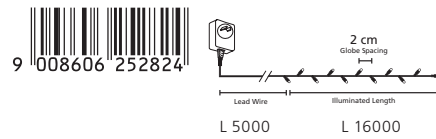

L 16000 + 5000 lead

x800
2000K
low voltage
5m lead wire
IP44