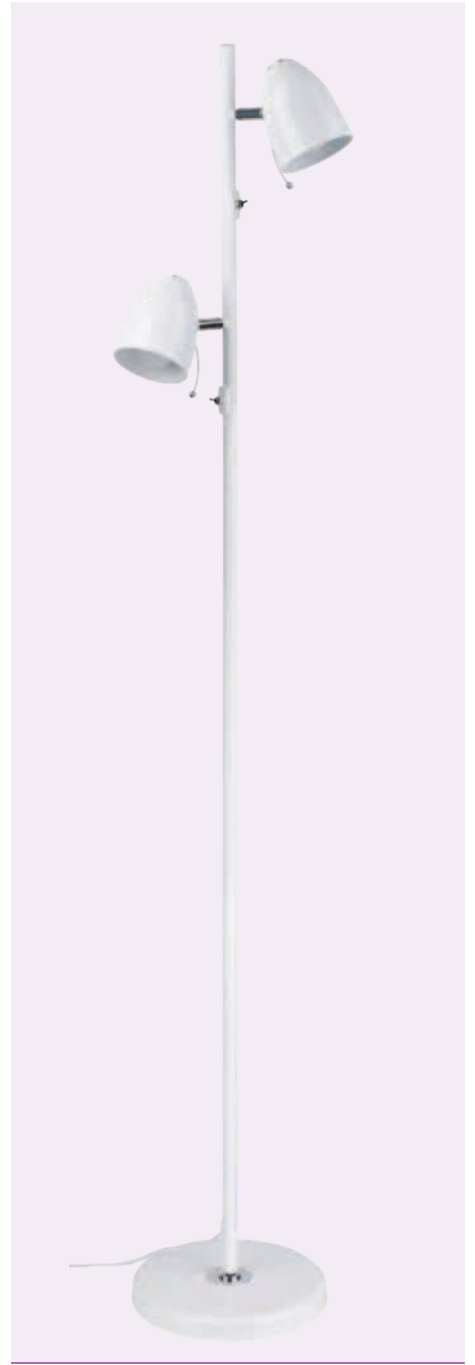

205284N LARA

floor lamp, steel, white,

H 1600, Ø 250

- E27
- 2x 10W
- x2 rocker switch
- double insulated

H 1600, Ø 250

- E27
- 2x 10W
- x2 rocker switch
- double insulated

H 1600, Ø 250

- E27
- 2x 10W
- x2 rocker switch
- double insulated