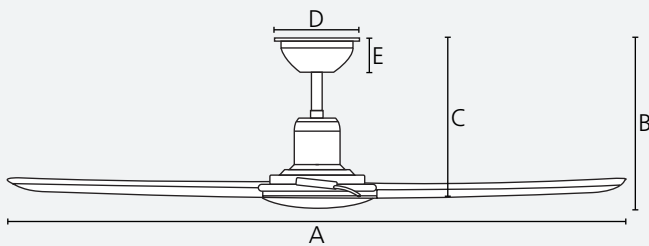

mode

30min/
1/2/4/8 h

use

quick
connect

reversible

Dimensions

	mm	inches
A	1520	60.0
B	295	11.6
C	295	11.6
D	158	6.2
E	73	2.9

Airflow