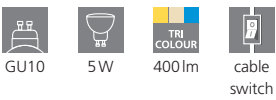

206086N BARBOTTO

table lamp; steel, white / wood

3000K | 4000K | 5000K

H 395, Ø 60mm