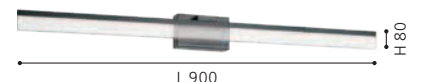

205037 PALMITAL 2

wall luminaire; aluminium, steel, black / clear

3000K | 4000K | 5000K

L 900, H 80, A 65

10W	1500lm/ 1600lm/ 1600lm	not dimmable	double insulated	dip switch

9 008606 237890

97718 SIDERNO

mirror luminaire; steel, chrome / plastic, satined