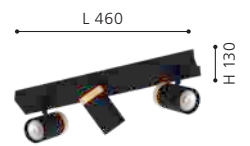

LED

39649N CARTAGENA

spot; steel, wood, black

L 820, W 65, H 130

- GU10
- 5x 5W
- neutral WHITE
- 5x
- 345lm
- dimmable

9 008606 265077