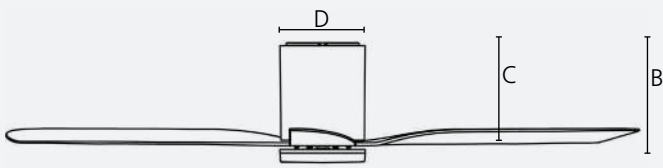

2/8 h

Quick
connect

Reversible

Dimensions

	mm	inches
A	1120	44.0
B	258	10.2
C	229	9.0
D	189	7.4

Airflow

Speed	RPM	m ³ /h
night mode	70	2,093
1	100	3,684
2	130	4,940
3	160	6,651
4	190	7,903
5	250	9,270

Accessories