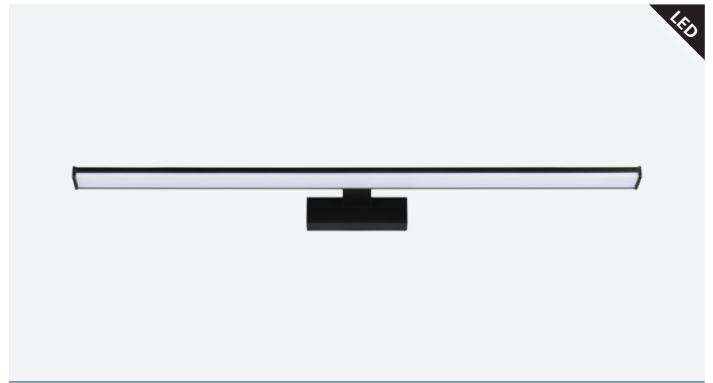

202939 PANDELLA 1

mirror luminaire; aluminium, plastic, black

L 780, H 40, A 120