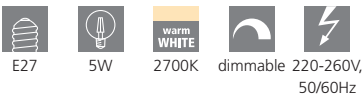

L 110, Ø 60

205454 B22-LED-A60

illuminant; glass, clear

L 110, Ø 60

205424 E27-LED-G95

illuminant; glass, clear

L 138, Ø 95

205948 E27-LED-G95