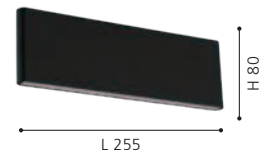

204573 CLIMENE

pendant light; aluminium, black

3000K | 4000K | 5000K

L 1180, B 50, W 15, H 2500

LED 21 W DOWN	TRI COLOUR 2600lm/ 2900lm/ 2600lm	LED 8.4 W UP	TRI COLOUR 1000lm/ 1100lm/ 1000lm
dimmable	double Insulated	DIP	

9 008606 216376

Canopy Width: 45mm
Pendant Width: 15mm

204574 CLIMENE

pendant light; aluminium, black

3000K | 4000K | 5000K

L 1800, B 45, W 14, H 2500

LED 23 W DOWN	TRI COLOUR 2800lm/ 3300lm/ 3000lm	LED 11 W UP	TRI COLOUR 1300lm/ 1500lm/ 1400lm
dimmable	double Insulated	DIP	

9 008606 216383

Canopy Width: 45mm
Pendant Width: 15mm

204575 CLIMENE

pendant light; aluminium, black

3000K | 4000K | 5000K

L 2400, B 45, W 15, H 2500

LED 33 W DOWN	TRI COLOUR 4100lm/ 4700lm/ 4400lm	LED 11 W UP	TRI COLOUR 1350lm/ 1550lm/ 1450lm
dimmable	double Insulated	DIP	

9 008606 216390

Canopy Width: 45mm
Pendant Width: 15mm

204576 CLIMENE

wall light; aluminium, black / plastic, white

3000K | 4000K | 5000K

H 80, L 255, A 45

LED 2x 4.2 W	TRI COLOUR 1040lm/ 1200lm/ 1040lm	dimmable	double Insulated	DIP

9 008606 216406