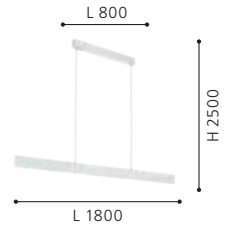

Canopy Width: 45mm
Pendant Width: 15mm