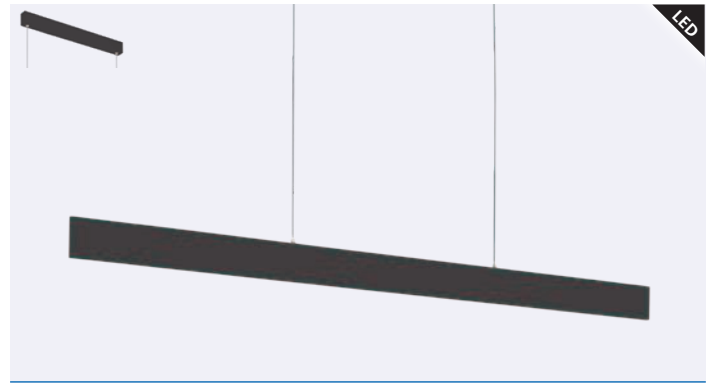

9 008606 216376

Canopy Width: 45mm
Pendant Width: 15mm

204574 CLIMENE

pendant light; aluminium, black

3000K | 4000K | 5000K

L 1800, B 45, W 14, H 2500

LED 23 W DOWN	TRI COLOUR 2800lm/ 3300lm/ 3000lm	LED 11 W UP	TRI COLOUR 1300lm/ 1500lm/ 1400lm
dimmable	double Insulated	DIP	