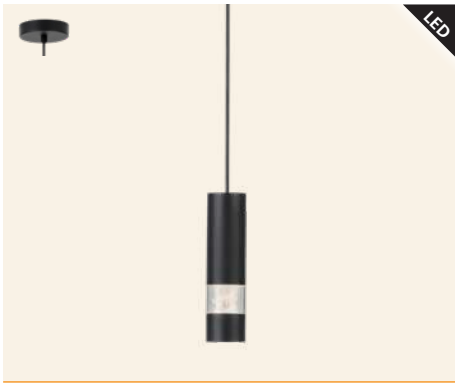

205307 BERNABETA

pendant light; steel, black / transparent

H 2000, Ø 105

- GU10
- LED
- 1x 5W
- 345lm
- neutral WHITE
- dimmable
- double insulated

9 008606 238378