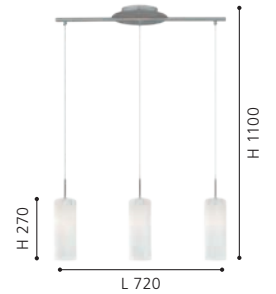

85977 TROY 3

pendant light; steel, satin nickel / satin glass, white painted

H 1100, Ø 105, Base: Ø 120