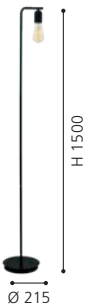

98066N ADRI 3

floor light; steel, black

H 1500, Base: Ø 215

E27 1x 12W peddle switch double insulated

9 008606 198559

43167N LUBENHAM 1

pendant light; steel, nickel-antique, creme

H 2000, Ø 300