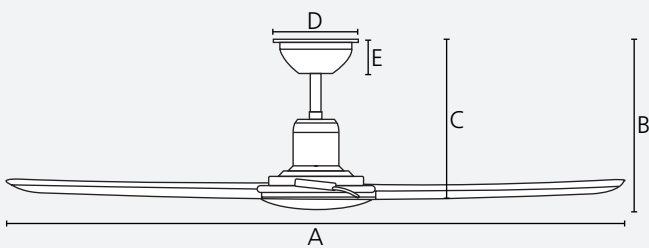

Reversible

Dimensions

	mm	inches
A	1520	60.0
B	295	11.6
C	285	11.2
D	170	6.7
E	50	2.0

Airflow

Speed	RPM	m ³ /h
night mode	60	3,591
1	90	6,032
2	111	7,638
3	131	9,526
4	150	10,957
5	178	14,346

Accessories

Accessories	Compatible	Page
Extension Rods	Yes	Page 136
Angle Canopy	Yes	Page 134
Light Kit	No	N/A