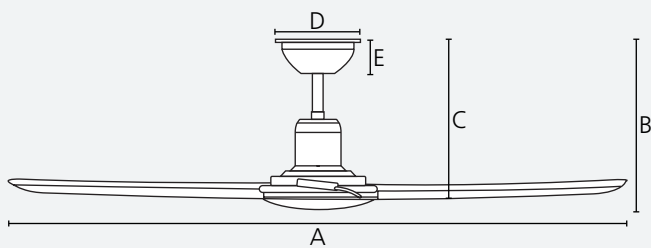

Dimensions

	mm	inches
A	1320	52.0
B	295	11.6
C	285	11.2
D	170	6.7
E	50	2.0

Airflow

Speed	RPM	m³/h
night mode	60	3,243
1	101	5,794
2	121	7,420
3	141	9,262
4	160	10,847
5	190	13,280

Accessories

Accessories	Compatible	Page
Extension Rods	Yes	Page 136
Angle Canopy	Yes	Page 134
Light Kit	Integrated	N/A

Compatible

Compatible	Page
Wall Control	Page 130
Remote Control	N/A
Smart Compatible	Page 133