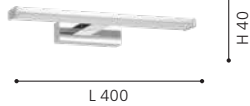

9 008606 292370