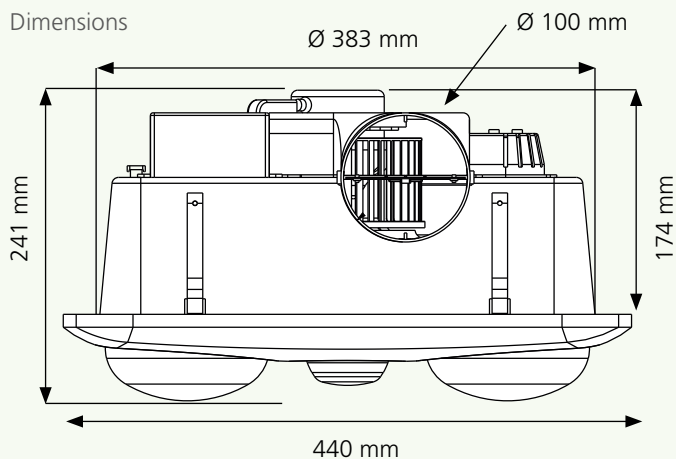

Dimensions

Airflow

Speed	max. Watts	m³/h	m³/h/W
1	25	260	10.4

Recommended Maximum Room Size

Room Size W x H x D	Volume m³
2m x 2.4m x 2m	9.6m³

	mm	inches
Cut Out	390 x 220	15.3 x 8.7
Height	241	9.5
Duct	100	3.9
Fascia	440 x 280	17.3 x 11.0

Attention: Minimum ceiling cavity height of 250mm required for installation.