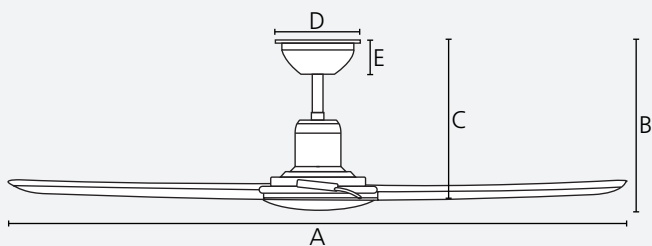

mode

30min/
1/2/4/8 h

use

quick
connect

reversible

Dimensions

	mm	inches
A	1220	48.0
B	297	11.7
C	297	11.7
D	158	6.2
E	73	2.9

Airflow