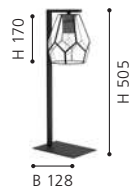

table lamp; steel, black, copper colour / fabric, black, copper

H 510, Ø 250

9 008606 209743

43646N MARDYKE

table lamp; steel, black / glass

L 190, B 128, H 505

9 008606 209729

43646N