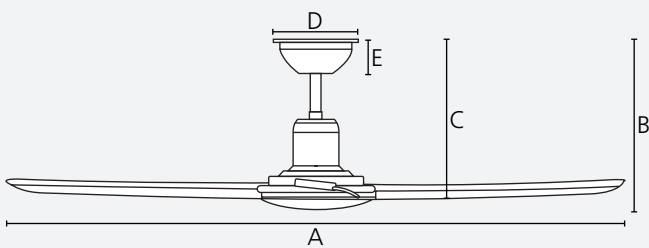

1/4/8 h

Mode

Quick
connect

Reversible

Dimensions

	mm	inches
A	1270	50.0
B	300	11.8
C	300	11.8
D	164	6.4
E	90	3.5

Airflow

Speed	RPM	m ³ /h
1	78	2,520
2	102	3,840
3	118	5,290
4	137	6,170
5	160	7,920
6	174	10,080