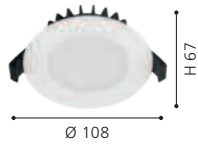

204772N MY CONTROL ROYSTAR

recessed light; plastic, white

* Voice control device not included

2700K - 6500K

H 67, Ø 108