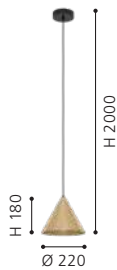

99591N NARICES

pendant light; steel, black / brushed brass, gold

H 2000, Ø 220