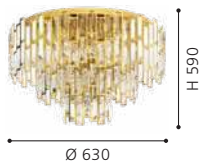

39612 CALMEILLES

ceiling light; steel, brass / crystal, clear

H 680, Ø 780