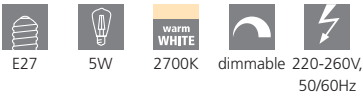

205422 E27-LED-ST64

illuminant; glass, clear

L 140, Ø 64