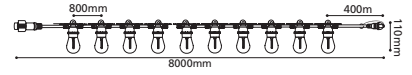

festoon light; plastic, white lampholders with 2700K globes

Suits all FESTOON 2 kits and accessories

L 13000 (5m lead in wire, 80cm spacing between globes)

LED

205974 FESTOON 2 EXTENSION KITS

festoon light; plastic, black lampholders with multi-colour globes