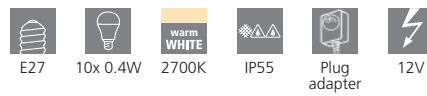

interconnect up to 3 sets

L 13000 (5m lead in wire, 80cm spacing between globes)

205894N FESTOON 2 PLUG IN KIT

festoon light; plastic, white lampholders with 2700K globes

interconnect up to 3 sets

L 13000 (5m lead in wire, 80cm spacing between globes)