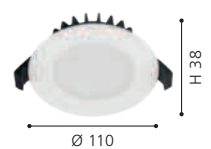

204773N MY CONTROL ROYSTAR

recessed luminaire; plastic, white

* Voice control device not included

2700K - 6500K + RGB

H 38, Ø 110