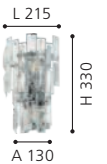

39628 CALMEILLES 1

wall light; steel, chrome / crystal, clear

H 330, L 215, A 130