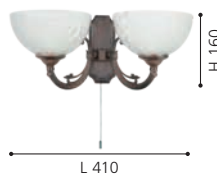

204956 SAVOY

pendant light; cast metal, bronzed / satin glass, white

H 1100, Ø 310