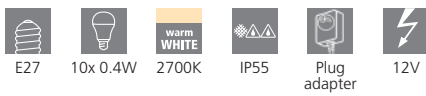

205893N FESTOON 2 PLUG IN KIT

festoon light; plastic, black lampholders with 2700K globes

interconnect up to 3 sets

L 13000 (5m lead in wire, 80cm spacing between globes)