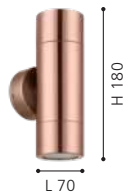

206128 FREMANTLE

wall light; solid copper / glass, clear

3000K | 4000K | 5000K

H 180, L 70, A 90