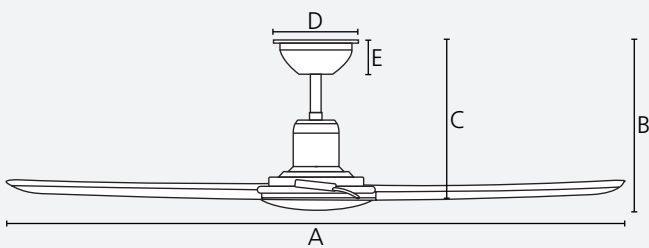

20°

construct

20W

2000lm

dimmable

2/8 h

reversible

Dimensions