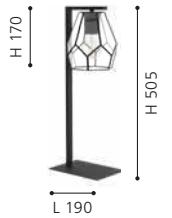

43646N MARDYKE

table light; steel, black / glass, clear

L 190, B 128, H 505

43644 MARDYKE

pendant light; steel, black / glass, clear

H 1100, L 775