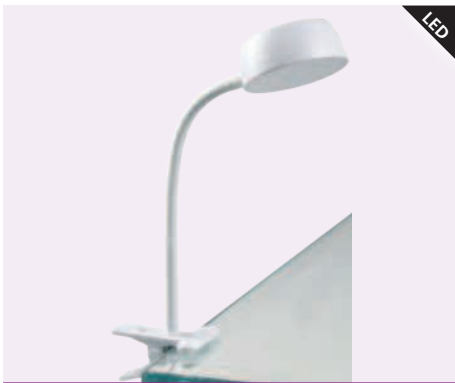

205205N BEN

clip on lamp, steel, white

H 360, Ø 114

- LED 4.5W
- neutral WHITE 500lm
- rocker switch
- double insulated

9 008606 232796