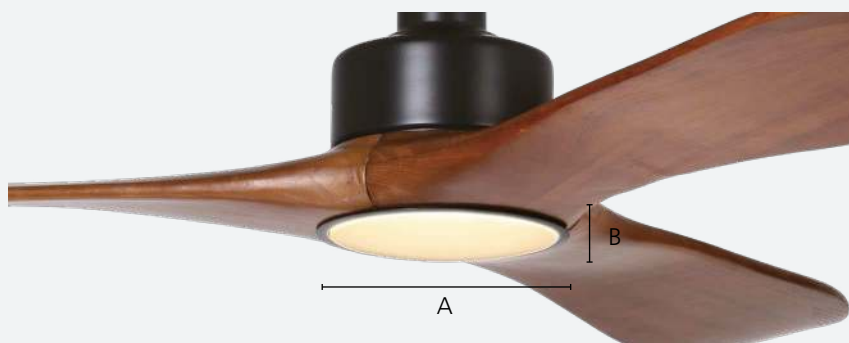

20619421

20619501

CURRUMBIN LIGHT

5
YEAR
WARRANTY

20619501
steel, white matt

20619502
steel, black matt

Dimensions

	mm	inches
A	195	7.7
B	55	2.2