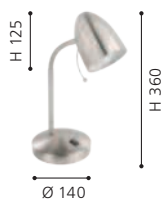

205275N LARA

table lamp, steel, satin nickel, USB charging

H 360, Ø 140