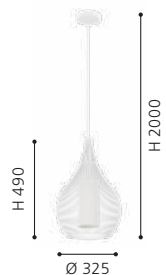

900829N RAZONI 1

pendant light; steel, white / textile, black, glass

H 2000, Ø 325mm