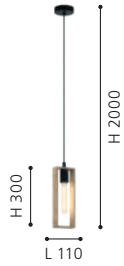

49698 LITTLETON

wall light; steel, black / wood

L 110, H 330, A 115

- E27
- 1x 60W