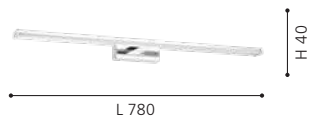

L 780, H 40, A 120

14W

1700lm

IP44

double insulated

9 008606 292387

LED

203939 PANDELLA 1