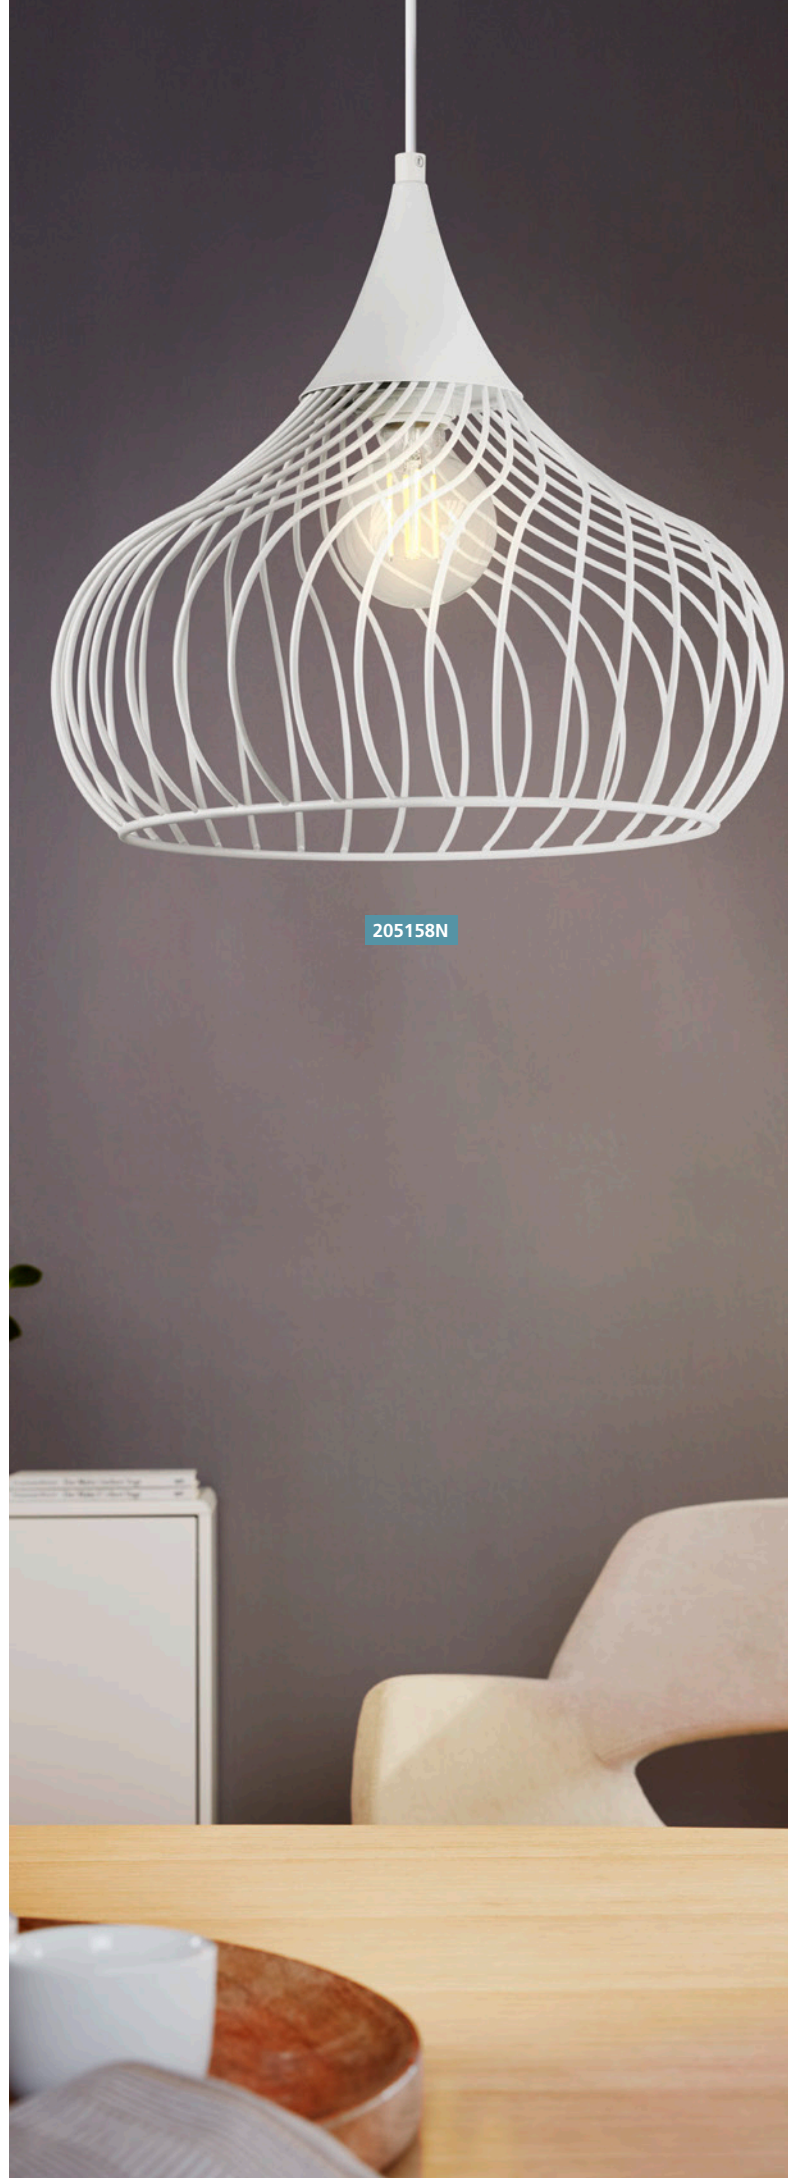

43344N STAVERTON

pendant light; steel, black

H 2000, Ø 365

E27

1x 60 W

double insulated

9 008606 230600

205158N STAVERTON

pendant light; steel, white

H 2000, Ø 365

E27

1x 60 W

double insulated

9 008606 230594