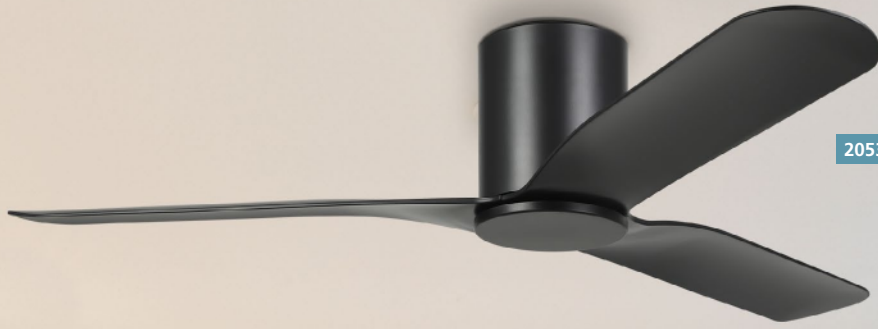

Compatible

Compatible	Page
Wall Control	Yes Page 130
Remote Control	Included N/A
Smart Compatible	No N/A

20538115

20538202

ILUKA 52

Ø 52" / 1320 mm

6 YEAR PRODUCT WARRANTY
3 YEAR IN-HOME WARRANTY

remote control
Included