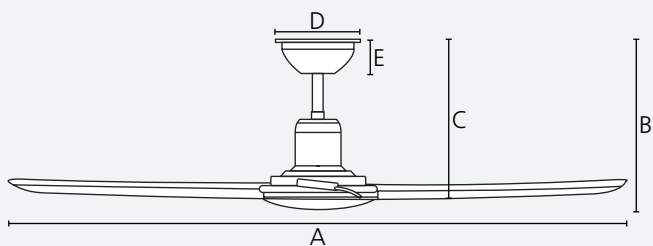

Use

Reversible

Dimensions

	mm	inches
A	1320	52.0
B	338	13.3
C	300	11.8
D	152	6.0
E	66	2.6

Airflow

Speed	RPM	m ³ /h
1	70	2,894
2	105	4,860
3	140	6,690
4	170	8,740
5	200	10,100
6	230	12,640

Accessories

Accessories	Compatible	Page
Extension Rods	Yes	Page 136
Angle Canopy	Yes	Page 134
Light Kit	Integrated	N/A