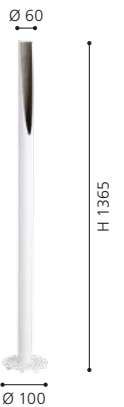

3000K | 4000K | 5000K

H 2000, Ø 60mm

206087N BARBOTTO

floor lamp; steel, white / wood

3000K | 4000K | 5000K

H 1365, Ø 60mm

206086N BARBOTTO

table lamp; steel, white / wood