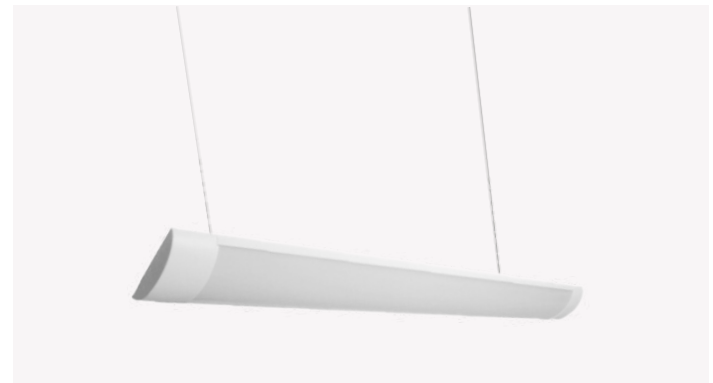

204767 LANKY

LED Batten suspension kit, ceiling canopy & flex included

*Batten not included

H 2000

205668 DELILAH

oyster; plastic, brilliant glass / white, clear

3000K | 4000K | 5000K

H 65, Ø 345mm