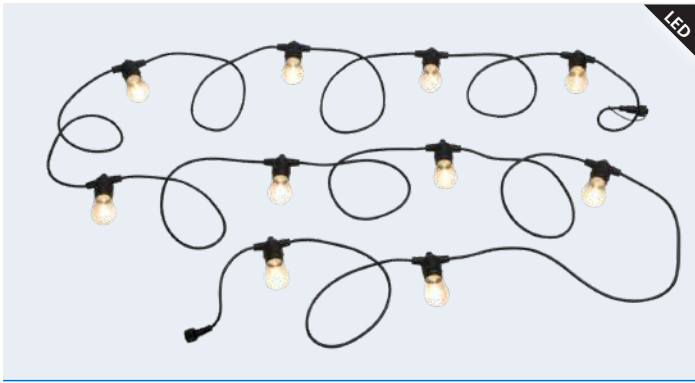

LED

205972 FESTOON 2 EXTENSION KITS

festoon light; plastic, black lampholders with 2700K globes

Suits all FESTOON 2 kits and accessories

L 13000 (5m lead in wire, 80cm spacing between globes)