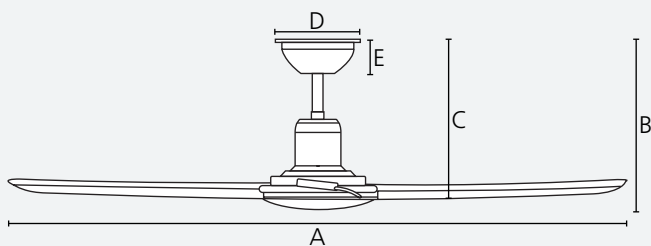

Construct

30min/
1/2/4/8 h

Quick
connect

Use

Reversible

Dimensions

	mm	inches
A	1422	56.0
B	284	11.3
C	290	11.4
D	155	6.1
E	60	2.3

Airflow