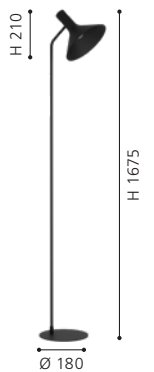

43797N MANBY

table lamp; steel, black

H 485, Ø 240, Base: Ø 230

E27

1x 40 W

cable
switch

double
insulated

9 008606 271696

390222N MORESCANA

floor lamp; steel, black

390221N MORESCANA

table lamp; steel, black

H 495, L 260, Base: Ø 180

E27

1x 40 W

cable
switch

double
insulated

9 008606 271306

H 1675, L 260, Base: Ø 180

E27

1x 40 W

pedal
switch

double
insulated

9 008606 271313