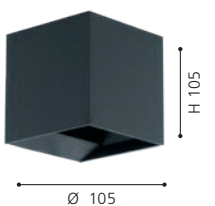

97241

97241 CALPINO

wall light; steel, white

H 105, Ø 105

2x 3.3W

2x
340lm

IP54

Adjustable
beam angle

9 002759 972417

97242 CALPINO

wall light; steel, black

H 105, Ø 105

2x 3.3W

2x
340lm

IP54

Adjustable
beam angle

9 002759 972424