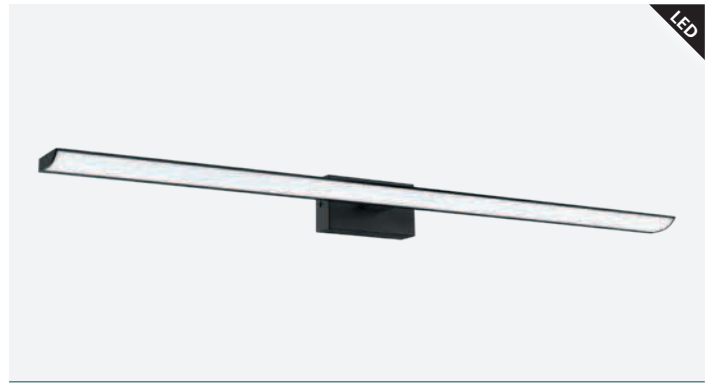

mirror luminaire; steel, black

3000K | 4000K | 5000K

L 605, H 70, A 130

- LED 9.6W
- TRI COLOUR 1400lm
- not dimmable
- DIP dip switch
- double insulated

9 008606 237937

LED

205041 TABIANO 2

mirror luminaire; steel, black