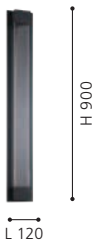

LED

205919 VILLAGRAZIA 2

wall light; aluminium, white / glass with air inclusions, clear

3000K | 4000K | 5000K

L 120, H 400, A 70mm

LED

205923 VILLAGRAZIA 2

wall light; aluminium, white / glass with air inclusions, clear

3000K | 4000K | 5000K

L 120, H 600, A 70mm

LED

205925 VILLAGRAZIA 2

wall light; aluminium, white / glass with air inclusions, clear

3000K | 4000K | 5000K

L 120, H 900, A 70mm

LED

205922 VILLAGRAZIA 2

wall light; aluminium, black / glass with air inclusions, clear

3000K | 4000K | 5000K

L 120, H 400, A 70mm

LED

205924 VILLAGRAZIA 2

wall light; aluminium, black / glass with air inclusions, clear

3000K | 4000K | 5000K

L 120, H 600, A 70mm

LED

205926 VILLAGRAZIA 2

wall light; aluminium, black / glass with air inclusions, clear

3000K | 4000K | 5000K

L 120, H 900, A 70mm