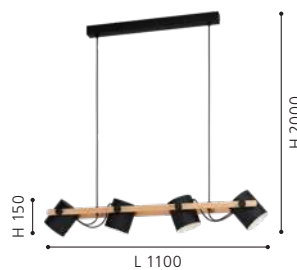

pendant light; steel, black, creme / wood

L 780, B 210, H 2000

43424N HORNWOOD

pendant light; steel, black, creme / wood

L 1100, W 180, H 2000

43046 HORNWOOD

wall light; steel, black, creme / wood

Ø 170