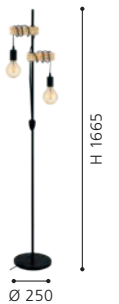

floor light; steel, wood, black

L 205, B 250, H 1665, Base: Ø 250

E27 2x 10W cable switch

32919N

43197N RAMPSIDE

wall light; steel, wood, black

Note: This fitting comes with flex plug and plug, and cannot be hard wired.