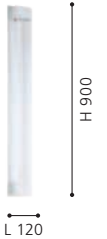

205925 VILLAGRAZIA 2

wall light; aluminium, white / glass with air inclusions, clear

3000K | 4000K | 5000K

L 120, H 900, A 70mm

LED

205922 VILLAGRAZIA 2

wall light; aluminium, black / glass with air inclusions, clear

3000K | 4000K | 5000K

L 120, H 400, A 70mm