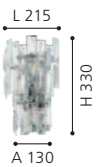

39628 CALMEILLES 1

wall light; steel, chrome / crystal, clear

H 330, L 215, A 130