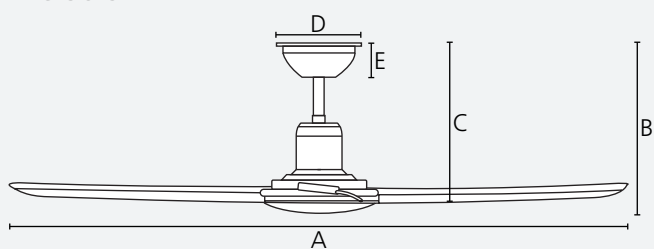

1/2/4/8 h

use

IP55
(coastal)

quick
connect

reversible

Dimensions

	mm	inches
A	1520	60.0
B	319	15.6
C	306	12.0
D	160	6.3
E	79	3.1

Airflow