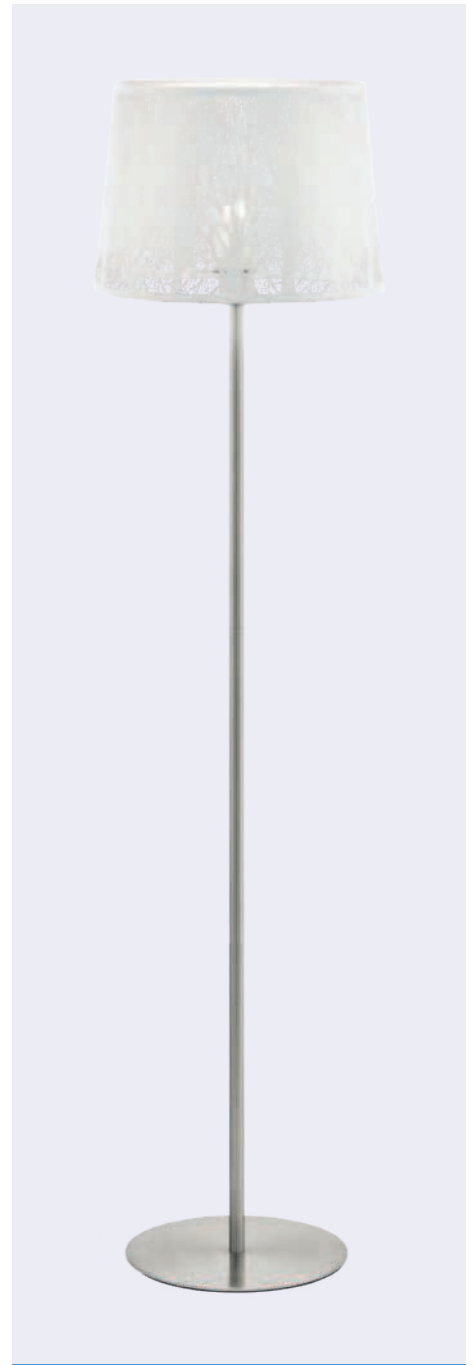

49949N HAMBLETON

floor light; steel, satin nickel / steel, white

H 1470, Ø 350, Base: Ø 280

- E27
- 1x 60W
- peddle switch
- double insulated

9 002759 499497