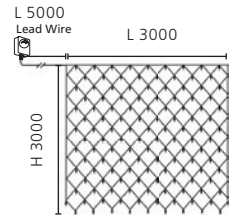

411524N NET LIGHTS X200

net light; black, plastic

H 3000, L 3000 + 5000 lead

- LED
  x200
- golden warm
  WHITE
  2000K
- SAFE
  LOW
  VOLTAGE
  low
  voltage
- 5m lead
  wire
- IP44

410845N NET LIGHTS X200

net light; black, plastic

H 3000, L 3000 + 5000 lead

- LED
  x200
- crisp
  WHITE
  3000K
- SAFE
  LOW
  VOLTAGE
  low
  voltage
- 5m lead
  wire
- IP44

411524N