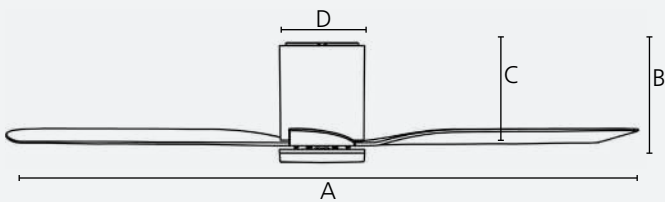

Quick
connect

Reversible

Dimensions

	mm	inches
A	1320	52.0
B	234	9.2
C	229	9.0
D	189	7.4

Airflow

Speed	RPM	m ³ /h
night mode	70	2,591
1	100	4,506
2	130	7,196
3	160	8,730
4	190	9,574
5	235	11,895

Accessories