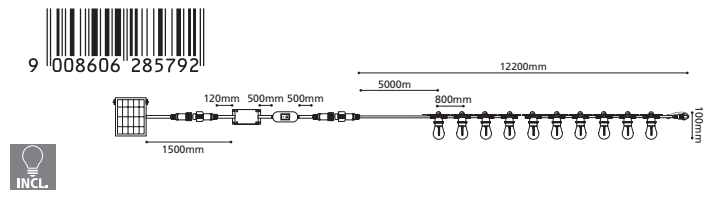

LED

205891N FESTOON 2 SOLAR KIT

solar festoon light; plastic, black lampholders with 2700K globes

Solar panel & battery pack included

L 13000 (5m lead in wire, 80cm spacing between globes)

- E27
- 10x 0.4W
- warm WHITE 2700K
- IP65
- cable switch
- 12V

INCL

LED

205892N FESTOON 2 SOLAR KIT

solar festoon light; plastic, white lampholders with 2700K globes

Solar panel & battery pack included

L 13000 (5m lead in wire, 80cm spacing between globes)

- E27
- 10x 0.4W
- warm WHITE 2700K
- IP65
- cable switch
- 12V

INCL

LED

205895N FESTOON 2 SOLAR KIT

solar festoon light; plastic, black lampholders with multi-colour globes

Solar panel & battery pack included

L 13000 (5m lead in wire, 80cm spacing between globes)

- E27
- 10x 0.4W
- IP65
- cable switch
- 12V

INCL

LED

205896N FESTOON 2 SOLAR KIT

solar festoon light; plastic, white lampholders with multi-colour globes

Solar panel & battery pack included

L 13000 (5m lead in wire, 80cm spacing between globes)

- E27
- 10x 0.4W
- IP65
- cable switch
- 12V

INCL