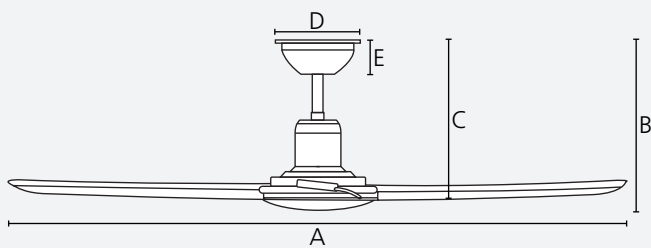

quick
connect

reversible

Dimensions

	mm	inches
A	1320	52.0
B	378	14.9
C	297	11.7
D	142	5.6
E	55.7	2.2

Airflow

Speed	RPM	m ³ /h
night mode	65	2,625
1	95	4,500
2	125	5,815
3	155	7,880
4	185	9,110
5	220	10,820