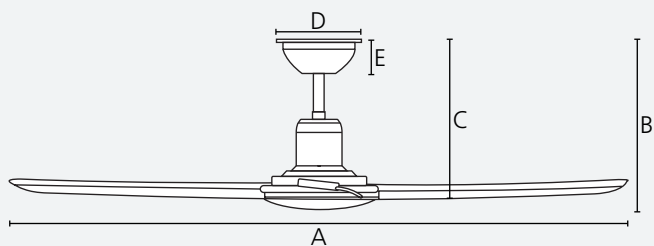

Use

Reversible

Dimensions

	mm	inches
A	1520	60.0
B	338	13.3
C	300	11.8
D	152	6.0
E	66	2.6

Airflow

Speed	RPM	m ³ /h
1	62	3,476
2	85	6,462
3	115	8,715
4	145	10,957
5	170	13,243
6	195	16,089

Accessories

Accessories	Compatible	Page
Extension Rods	Yes	Page 136
Angle Canopy	Yes	Page 134
Light Kit	Integrated	N/A