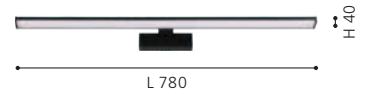

mirror luminaire; aluminium, plastic, black

L 600, H 40, A 120

202939 PANDELLA 1

mirror luminaire; aluminium, plastic, black

L 780, H 40, A 120

203937 PANDELLA 1

mirror luminaire; aluminium, plastic, black

L 1200, H 40, A 120