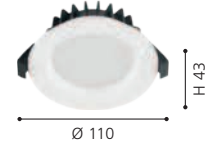

LED

202619N ROYSTAR

recessed light; plastic, aluminium, white flat face

3000K | 4000K | 5000K

H 67, Ø 108

- LED
- TRI COLOUR
- dimmable
- 100°
- Ø 90mm
- IP 44
- IC-4
- 600mm
- DIP
- double insulated

9 008606 176069

LED

203905N ROYSTAR

recessed light; plastic, aluminium, white recessed face

3000K | 4000K | 5000K

H 76, Ø 108

- LED
- TRI COLOUR
- dimmable
- 100°
- Ø 90mm
- IP 44
- IC-4
- 600mm
- DIP
- double insulated

9 008606 196319

LED

203906N ROYSTAR

recessed light; plastic, aluminium, white flat face

3000K | 4000K | 5000K

H 38, Ø 110

- LED
- TRI COLOUR
- dimmable
- 100°
- Ø 90mm
- IP 44
- IC-4
- 600mm
- DIP
- double insulated

9 008606 196326

LED

203907N ROYSTAR

recessed light; plastic, aluminium, white recessed face

3000K | 4000K | 5000K

H 43, Ø 110

- LED
- TRI COLOUR
- dimmable
- 100°
- Ø 90mm
- IP 44
- IC-4
- 600mm
- DIP
- double insulated

9 008606 196333