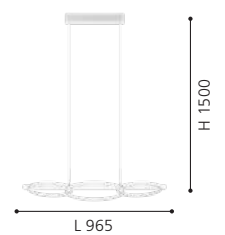

LED

205836 LANACERA

ceiling light; steel, aluminium, white

H 155, W 400, L 965mm

LED warm WHITE Dimmable
40.5W 5850lm

LED

205835 LANACERA

wall light; steel, aluminium, white

H 325, L 300, A 50mm

LED warm WHITE Dimmable
20W 2900lm

LED

205834 LANACERA

pendant light; steel, aluminium, white

H 1500, W 400, L 965mm

LED warm WHITE Dimmable
40.5W 5850lm