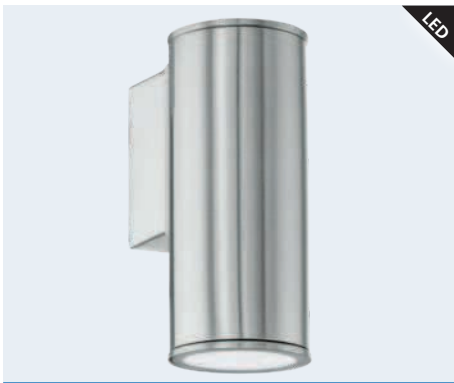

94106 RIGA

wall light; stainless steel, stainless steel

L 65, H 150, A 95