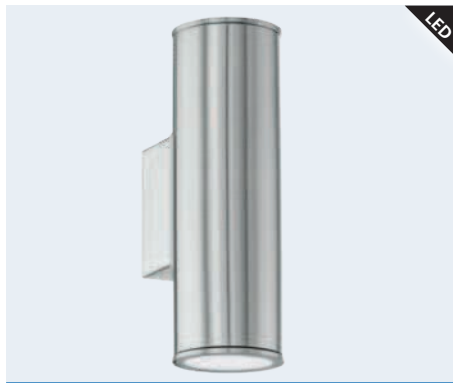

94107 RIGA

wall light; stainless steel, stainless steel

L 65, H 200, A 95