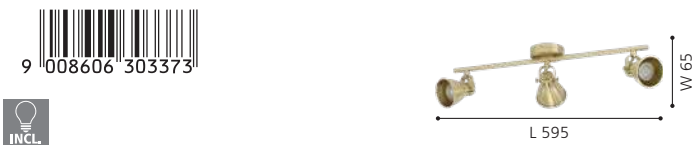

206054 SERAS

spot; steel, brushed brass

L 770, B 65mm

- GU10
- 4x 5W
- 4x 345lm
- dimmable