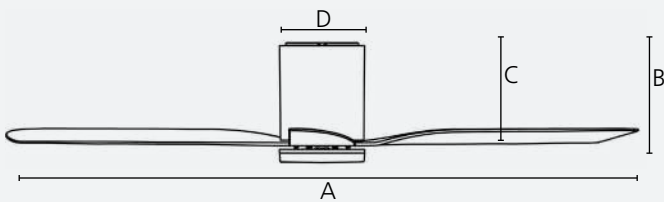

15W

1750lm

Dimmable

2/8 h

Quick
connect

Reversible

Dimensions

	mm	inches
A	1120	44.0
B	258	10.2
C	229	9.0
D	189	7.4