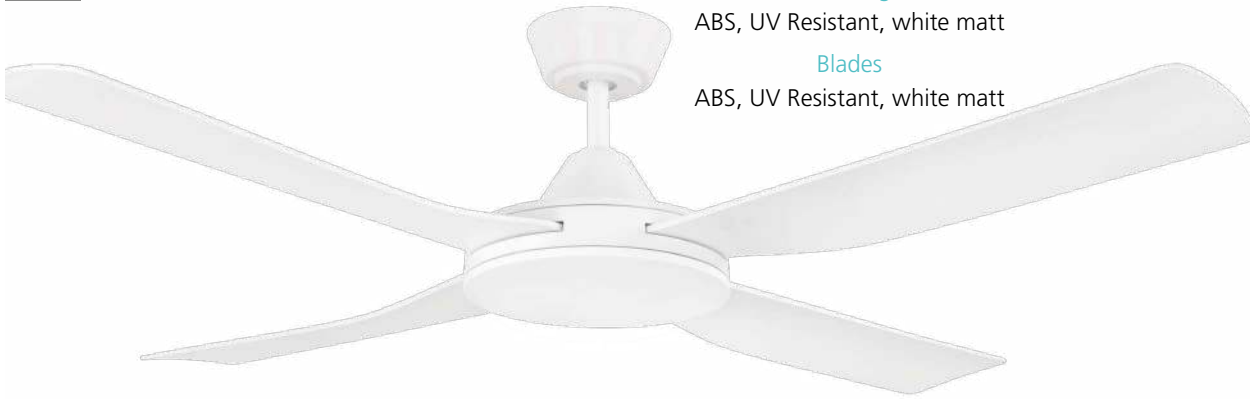

BONDI 52

Ø 52" / 1320 mm

6 YEAR
PRODUCT IN-HOME
WARRANTY

203624

Housing

ABS, UV Resistant, white matt

Blades

ABS, UV Resistant, white matt

wall control
Included

remote control
sold separately

203625

Housing

ABS, UV Resistant, black matt

Blades

ABS, UV Resistant, black matt