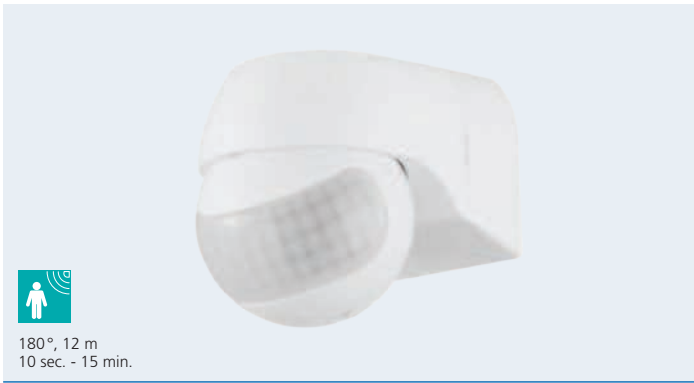

180°, 12 m
10 sec. - 15 min.