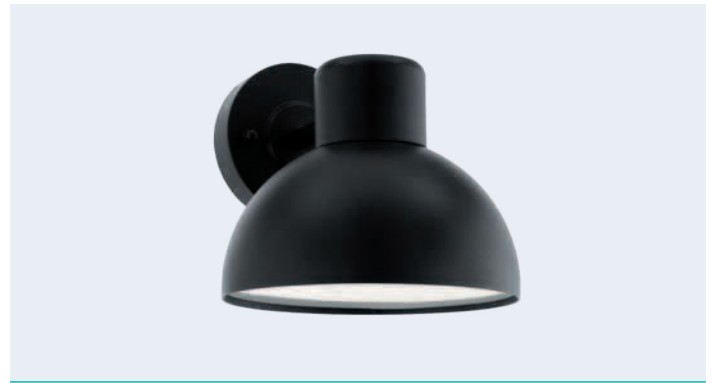

H 425, L 145, A 235

205467N DUANERA

wall light; plastic, white glass, clear

H 425, L 145, A 235

83433 PARK

wall light; cast aluminium, anthracite / satin glass, white

L 200, H 350, A 145

96207 ENTRIMO