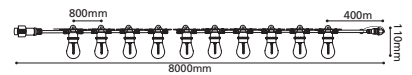

205975 FESTOON 2 EXTENSION KITS

festoon light; plastic, white lampholders with multi-colour globes

Suits all FESTOON 2 kits and accessories

L 13000 (5m lead in wire, 80cm spacing between globes)