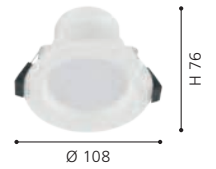

LED

203906N ROYSTAR

recessed light; plastic, aluminium, white flat face

3000K | 4000K | 5000K

H 38, Ø 110

- LED
- TRI COLOUR
- dimmable
- 100°
- Ø 90mm
- IP 44
- IC-4
- 600mm
- DIP
- double insulated

9 008606 196326