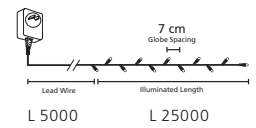

L 25000 + 5000 lead

LED x360
crisp WHITE 3000K
SAFE LOW VOLTAGE low voltage
5m lead wire
IP44