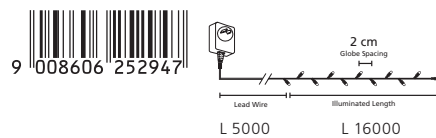

L 16000 + 5000 lead

x800
3000K
low voltage
5m lead wire
IP44