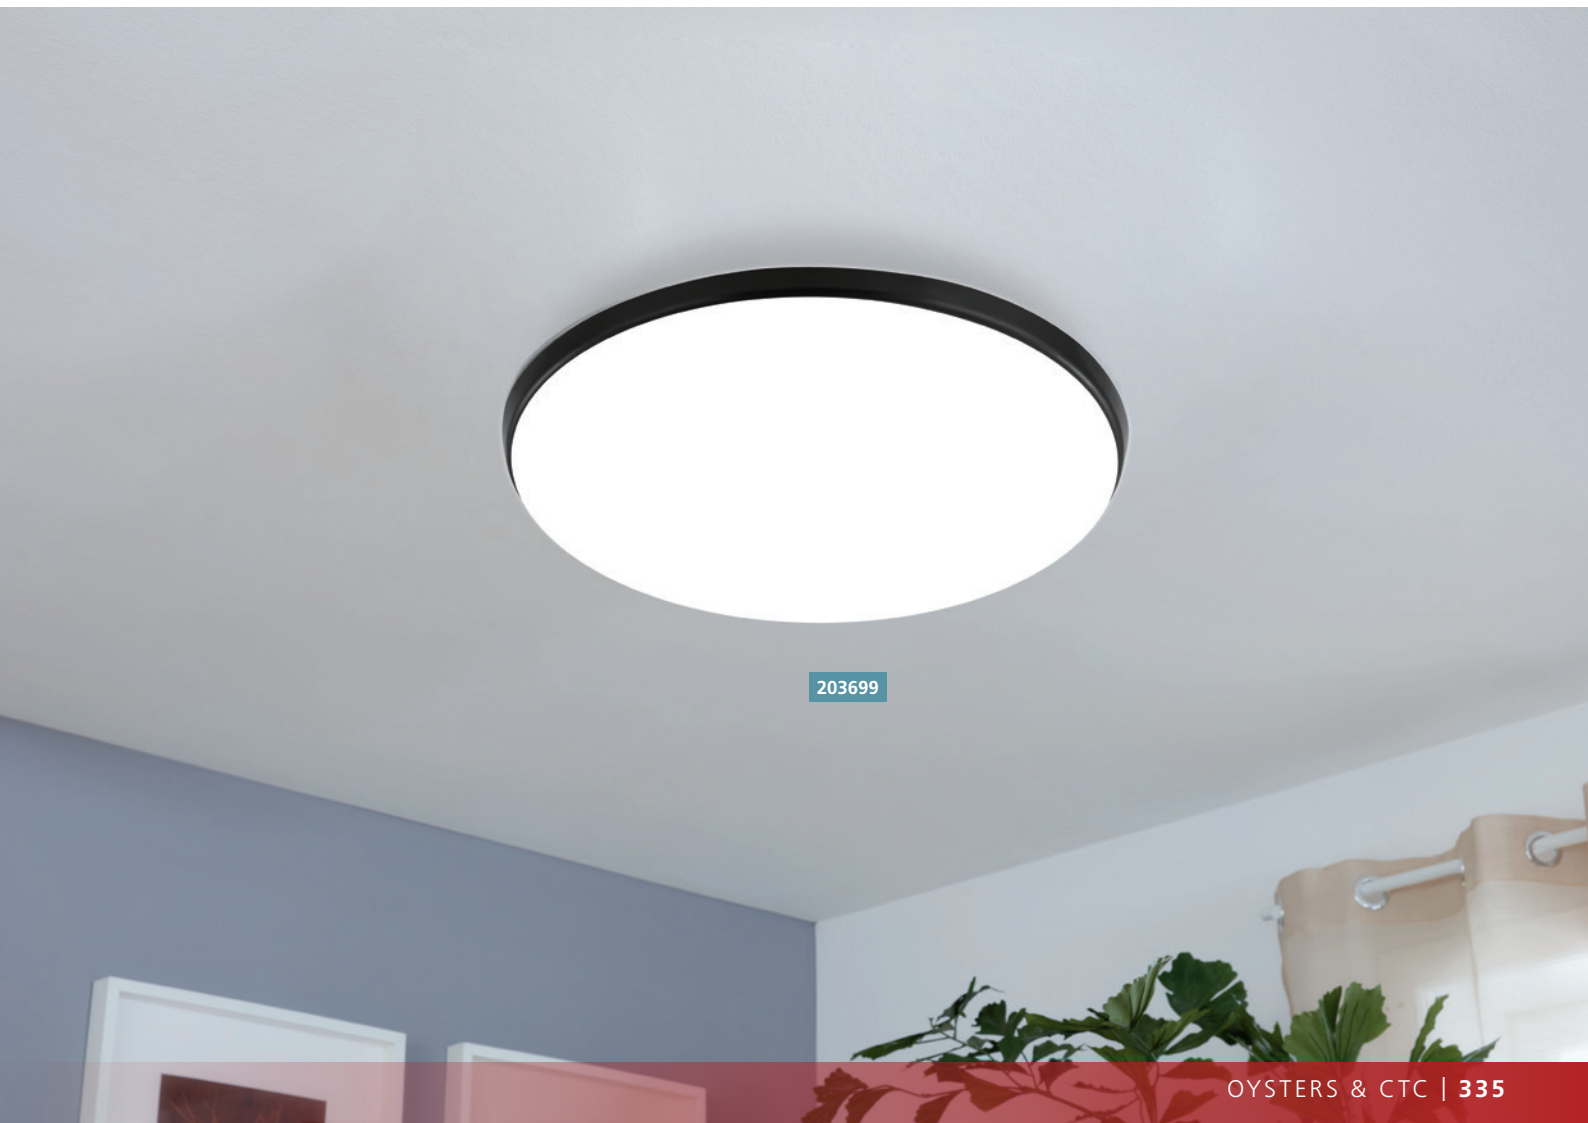

LED

206394 OLLIE 2

ceiling light; plastic, satin nickel / plastic, white

3000K | 4000K | 5000K

dual wattage

H 42, Ø 250

12 W / 15 W	1600 lm / 1950 lm	dimmable	IP54	double insulated

LED

206395 OLLIE 2

ceiling light; plastic, satin nickel / plastic, white

3000K | 4000K | 5000K

dual wattage

H 42, Ø 300

18 W / 25 W	2200 lm / 3100 lm	dimmable	IP54	double insulated

LED

206396 OLLIE 2

ceiling light; plastic, satin nickel / plastic, white

3000K | 4000K | 5000K

dual wattage

H 42, Ø 400

28 W / 35 W	3650 lm / 4400 lm	dimmable	IP54	double insulated

9 008606 328130

9 008606 328147

9 008606 328154

206399