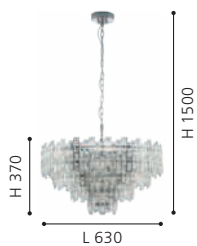

39627 CALMEILLES 1

pendant light; steel, chrome / crystal, clear

H 1590, Ø 780