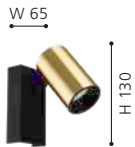

LED

390084N CUMARIBO

spot; steel, black, brass matt

L 460, W 65, H 130

- GU10
- 3x 5W
- neutral WHITE
  3x 345lm
- dimmable