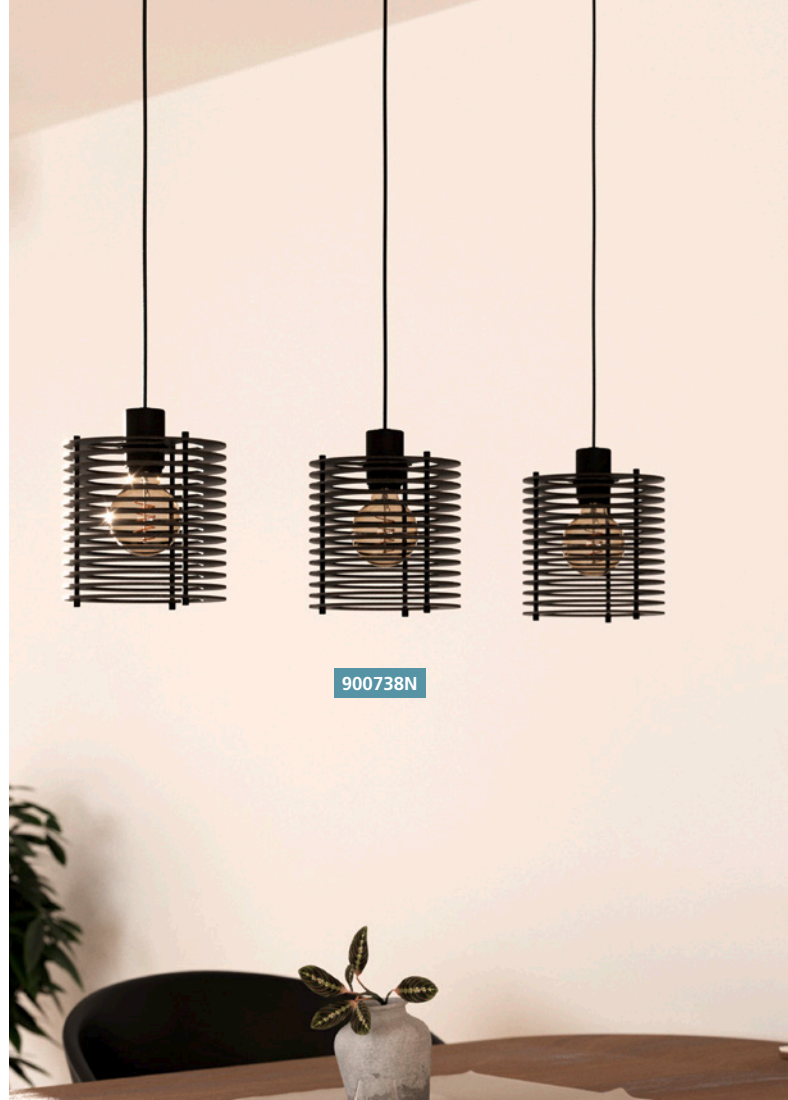

206049 SEGOVIA

pendant light; steel, black, black

H 2000, Ø 180mm

900738N

900738N SEGOVIA

pendant light; steel, black, black

H 2000, W 180, L 880mm