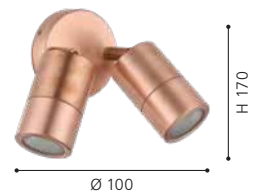

206152 FREMANTLE

wall light; solid copper / glass, clear

3000K | 4000K | 5000K

H 170, Ø 100