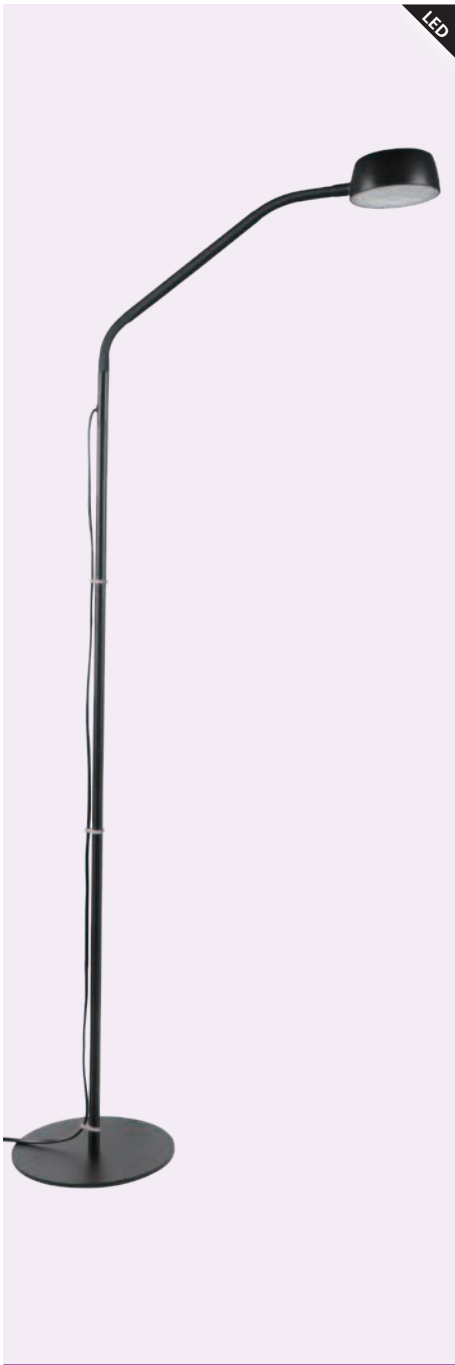

205208N BEN

floor lamp, steel, black

H 1600, Ø 220

LED

4.5W

neutral
WHITE

500lm

rocker
switch

double
insulated

LED

500lm

rocker
switch

double
insulated

9 008606 232826