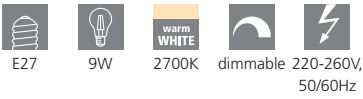

205451 E27-LED-A60

illuminant; glass, clear

L 110, Ø 60