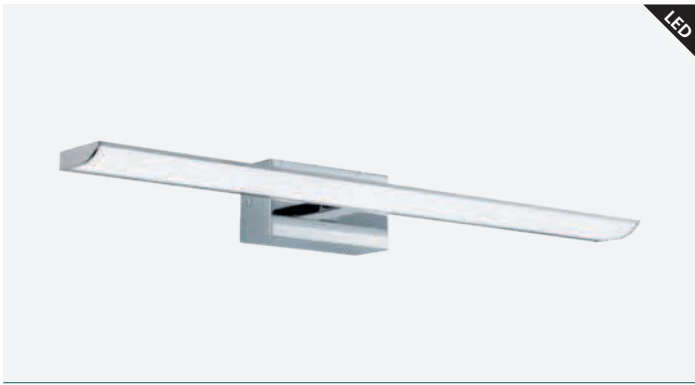

LED

205045 TABIANO 2

mirror luminaire; steel, chrome

3000K | 4000K | 5000K

L 605, H 70, A 130

- LED 9.6W
- TRI COLOUR 1400lm
- not dimmable
- DIP dip switch
- double insulated

9 008606 237968