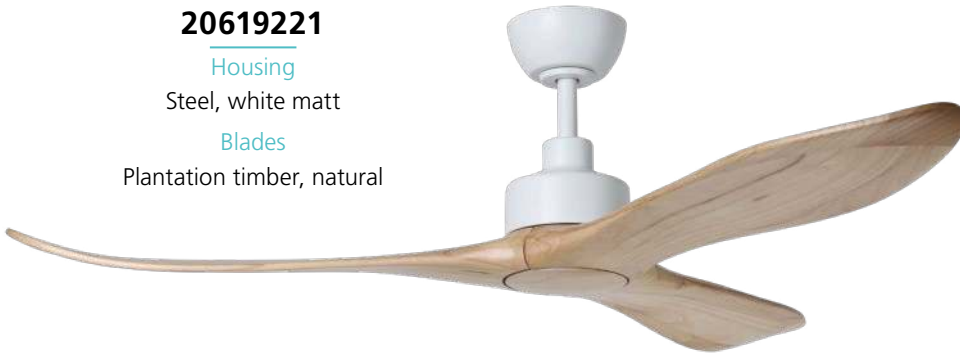

CURRUMBIN 60

Ø 60" / 1520 mm

6 YEAR
PRODUCT WARRANTY
3 YEAR
IN-HOME WARRANTY

20619221

Housing

Steel, white matt

Blades

Plantation timber, natural

remote control
Included

wall control
sold separately

20619228

Housing

Steel, black matt

Blades

Plantation timber, merbau

32W