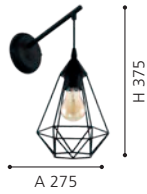

49468 PRIDDY

wall light; steel, black

L 130, H 215, A 200