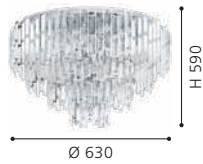

39625 CALMEILLES 1

ceiling light; steel, chrome / crystal, clear

H 680, Ø 780