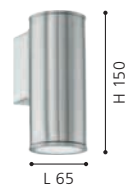

94106 RIGA

wall light; stainless steel, stainless steel

L 65, H 150, A 95