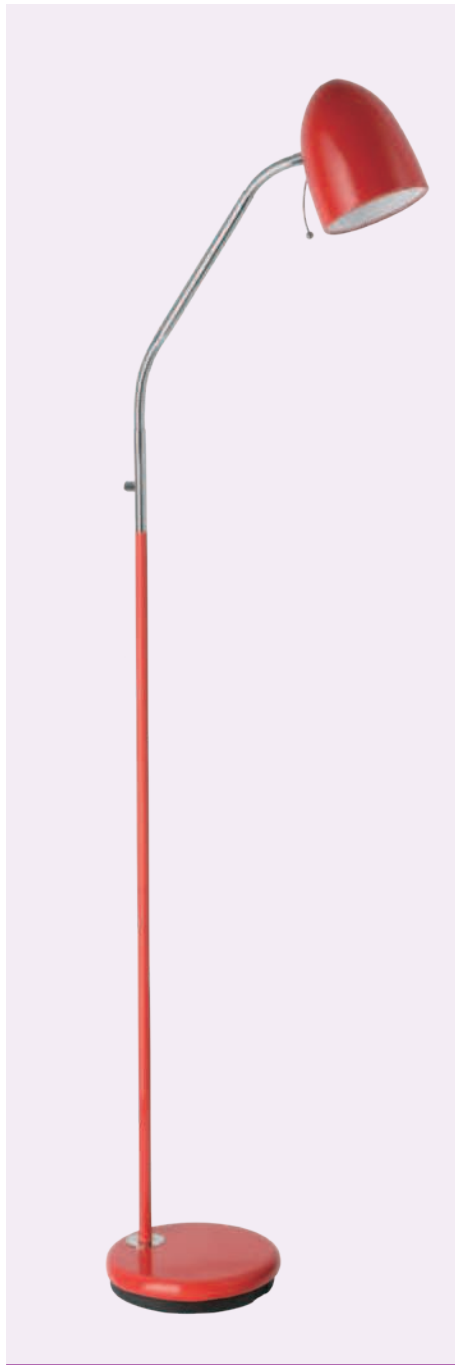

205263N LARA

clip on lamp, steel, grape

H 360, L 100

- E27
- 1x 10W
- cable switch
- double insulated

9 008606 235186

205256N

205576N LARA

floor lamp, steel, bright blue