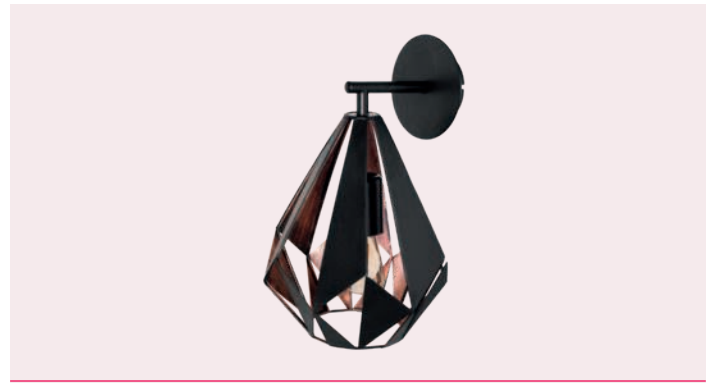

Note: this fitting is not hard wired and includes flex & plug for DIY installation

Globe sold separately

L 80, H 300, A 135

49992 CARLTON 1

wall light; steel, black, copper colour-antique

L 205, H 330, A 220