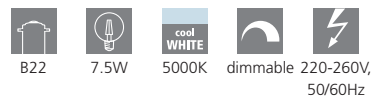

205954 B22-LED-G95

illuminant; glass, clear

L 138, Ø 95mm