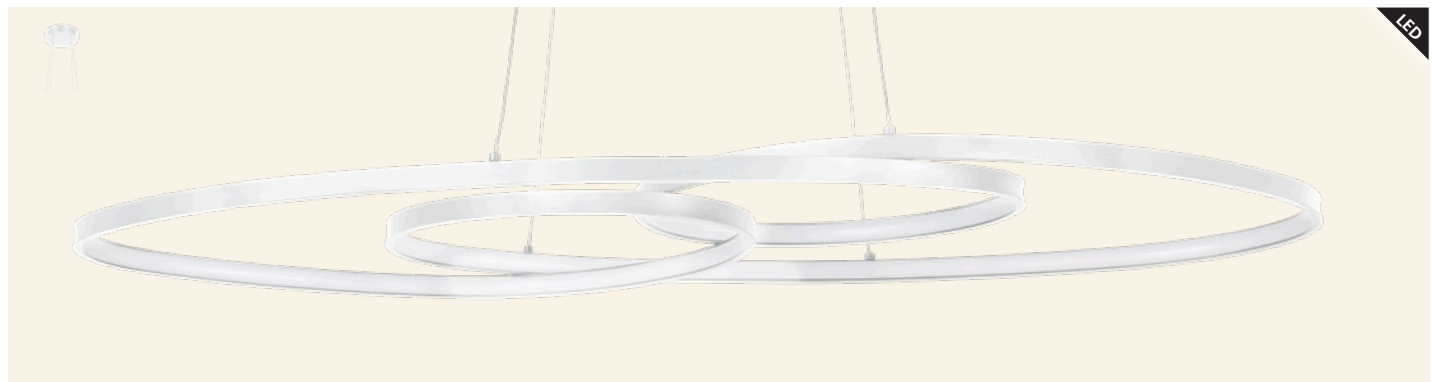

206106 GIANELLA

pendant light; steel, aluminium, white

3000K | 4000K | 5000K

H 2000, W 360, L 1000mm

LED 38W	warm WHITE 4400lm	STEP DIM step dimmmable	DIP dip Switch

9 008606 299072