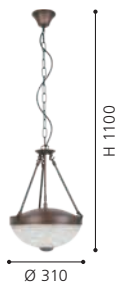

204954 SAVOY

pendant light; cast metal, bronzed / satin glass, white

H 1100, Ø 740

205121 SAVOY

pendant light; cast metal, bronzed / satin glass, white

H 1100, Ø 740

204955 SAVOY

wall light; cast metal, bronzed / satin glass, white

L 180, H 160, A 240

205122 SAVOY

wall light; cast metal, bronzed / satin glass, white

L 410, H 160, A 210

204956 SAVOY

pendant light; cast metal, bronzed / satin glass, white

H 1100, Ø 310