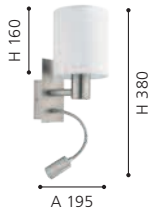

LED

96477 PASTERI

wall light; steel, satin nickel / fabric, white

L 150, H 380, A 195

E27

1x 40W

1x 3.5W

1x

380lm

rocker

switch

not
dimmable

9 002759 964771

LED

96374 PASTERI

wall light; steel, satin nickel / fabric, linen, grey

L 150, H 380, A 195

E27

1x 40W

1x 3.5W

1x

380lm

rocker

switch

not
dimmable

9 002759 963743