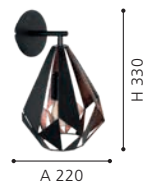

49997N CARLTON 1

pendant light; steel, black, copper coloured

H 2000, Ø 205

49254N CARLTON 1

pendant light; steel, black, copper coloured

H 2000, Ø 310

49878N CARLTON 1

pendant light; steel, black, copper coloured

H 2000, Ø 385

49991N CARLTON 1

pendant light; steel, black, copper coloured

L 805, B 205, H 2000

49992 CARLTON 1

wall light; steel, black, copper coloured

L 205, H 330, A 220