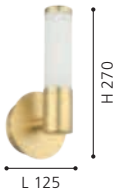

900617N ALCUDIA

mirror light; aluminium, black / plastic, satin finish

H 30, L 420mm

- LED
  2x 5.5W
- warm WHITE
  1200lm
- not dimmable
- IP44
- double insulated