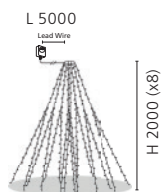

411517N TREE LIGHTS X360

tree lights; black, plastic

H 2000, Ø 60

- **LED**
  x360
- **golden warm WHITE**
  2000K
- **SAFE LOW VOLTAGE**
  low voltage
- **5m lead wire**
- **IP44**

410835N TREE LIGHTS X360

tree lights; black, plastic

H 2000, Ø 60

- **LED**
  x360
- **crisp WHITE**
  3000K
- **SAFE LOW VOLTAGE**
  low voltage
- **5m lead wire**
- **IP44**