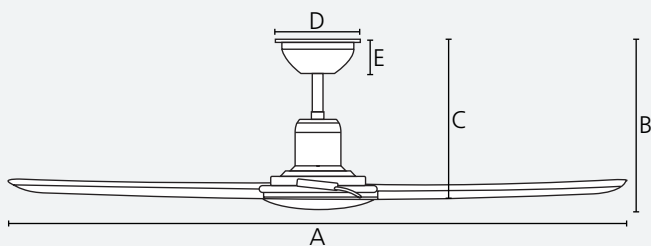

Reversible

Dimensions

	mm	inches
A	1524	60.0
B	413	16.3
C	357	14.1
D	150	5.9
E	54	2.1

Airflow

Speed	RPM	m ³ /h
1	65	7,180
2	84	9,500
3	104	12,050
4	125	14,175
5	143	16,220

Accessories

Accessories	Compatible	Page
Extension Rods	Yes	Page 136
Angle Canopy	Yes	Page 134
Light Kit	Yes	Page 38