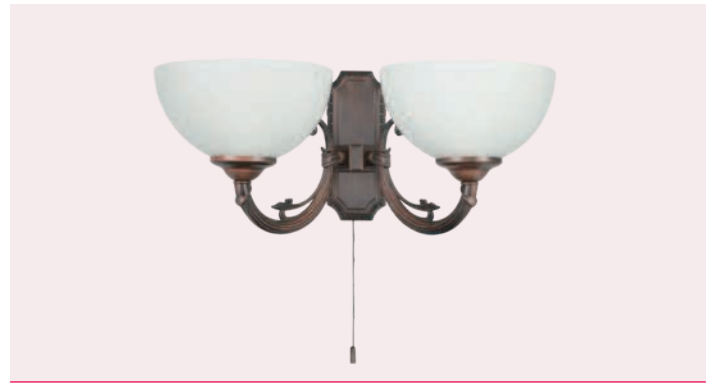

205122 SAVOY

wall light; cast metal, oil rubbed bronze / satin glass, white

L 410, H 160, A 210