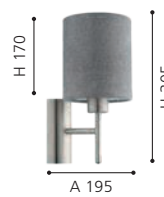

96373 PASTERI

wall light; steel, satin nickel / fabric, linen, grey

L 145, H 305, A 195