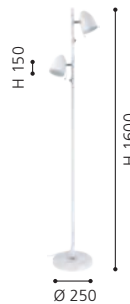

H 1600, Ø 250

- E27
- 2x 10W
- x2 rocker switch
- double insulated