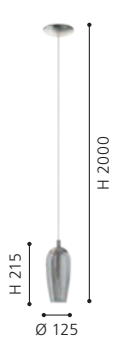

96344N FARSALA

pendant light; steel, satin nickel / smoked glass, granilla, black-transparent, clear

L 975, B 100, H 2000

96345N FARSALA

pendant light; steel, satin nickel / smoked glass, granilla, black-transparent, clear

H 2000, Ø 350

96343N FARSALA

pendant light; steel, satin nickel / smoked glass, granilla, black-transparent, clear

H 2000, Ø 125