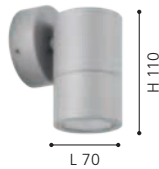

206137 FREMANTLE

wall light; powder coated aluminium, silver grey / glass, clear

3000K | 4000K | 5000K

H 110, L 70, A 90