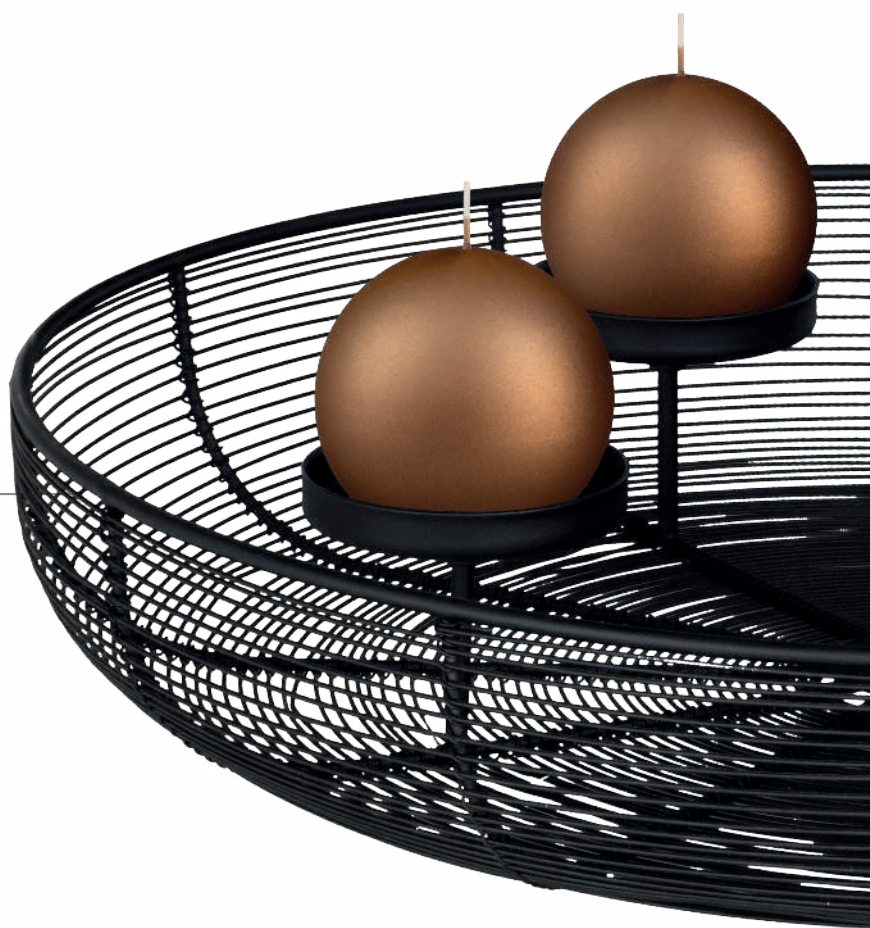

RANOLALINA

These spherical candles are perfect in combination with our HAGONY Advent wreaths.

Diese Kugelkerzen eignen sich perfekt in Kombination mit unseren HAGONY Adventskränzen.

Ces bougies sphériques sont parfaites en combinaison avec nos couronnes de l'Avent HAGONY.

422671 · RANOLALINA
Christmas · candle

Ø 100; selling unit: 6 pieces
material: paraffin wax; colour: black matt, metallic;
burning time 44h

9008606310272