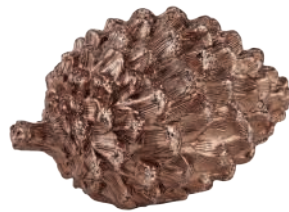

9008606325702

**422709 · CATACOL**  
**Christmas · candlestick**  
 Ø 100, H 85; selling unit: 4 pieces  
 material: polyresin; colour: brown, bronze

9008606323708

**429596 · CATACOL**  
**Christmas · decorative object**  
 L 180, B 115, H 100; selling unit: 2 pieces  
 material: polyresin; colour: brown, bronze