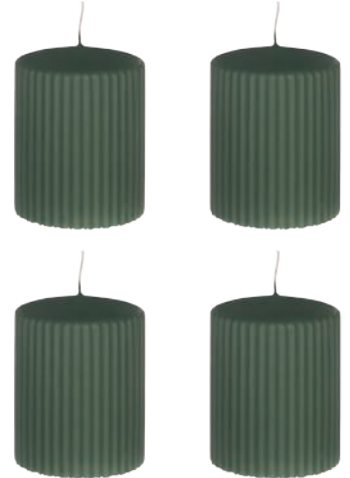

**422539 · GLENBARR
Christmas · candle**

Ø 70, H 90

material: paraffin wax; colour: sage green; set of 4,
burning time 44h

9008606290727