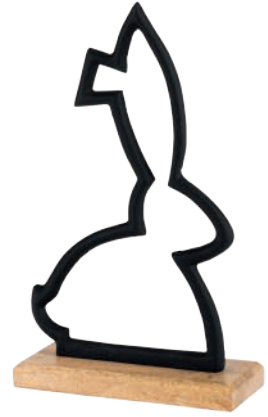

427356 · AMOATSY

Easter · decorative object

L 167, B 70, H 275; selling unit: 6 pieces
material: aluminium, mango wood; colour: black,
natural

9008606273607