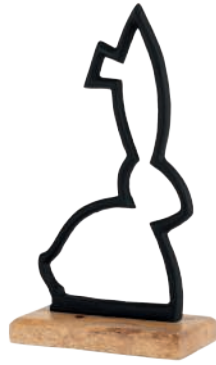

9008606304561

427358 · AMOATSY

Easter · decorative object

L 110, B 70, H 185; selling unit: 12 pieces
material: aluminium, mango wood; colour: black,
natural

9008606273621

427357 · AMOATSY

Easter · decorative object