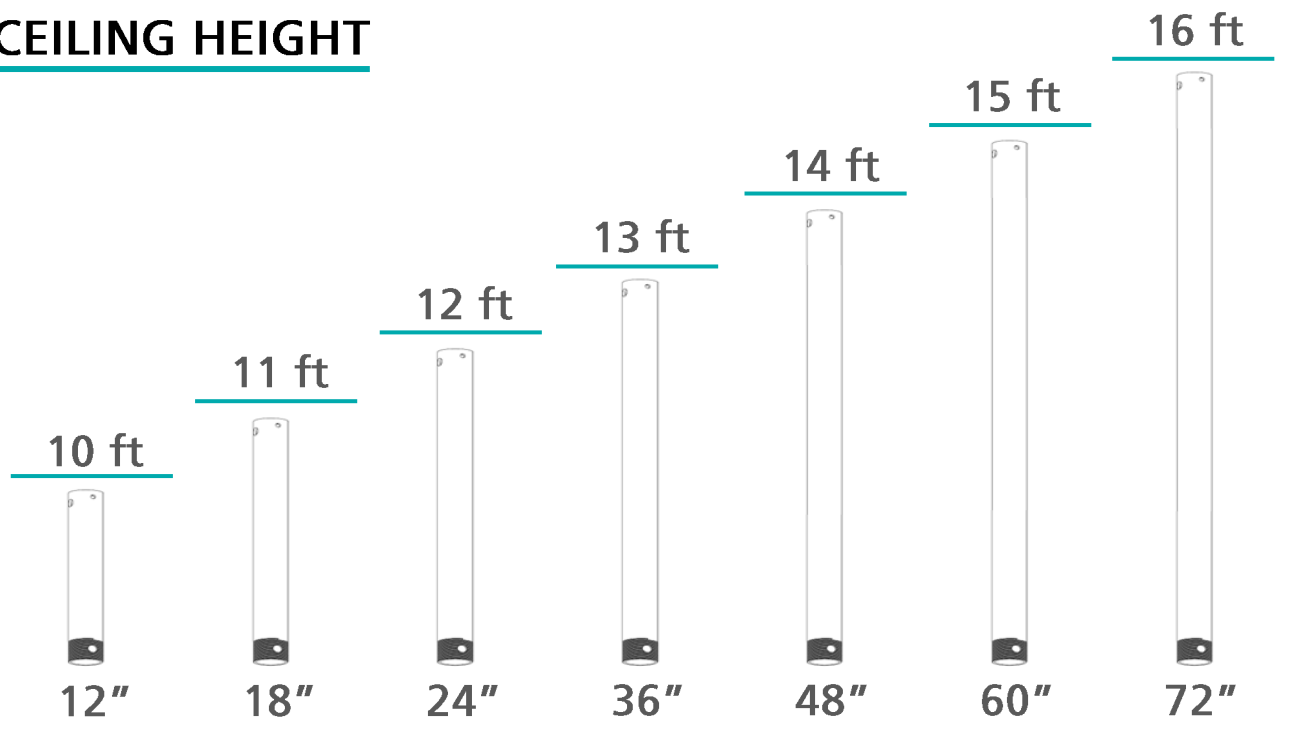

CEILING HEIGHT