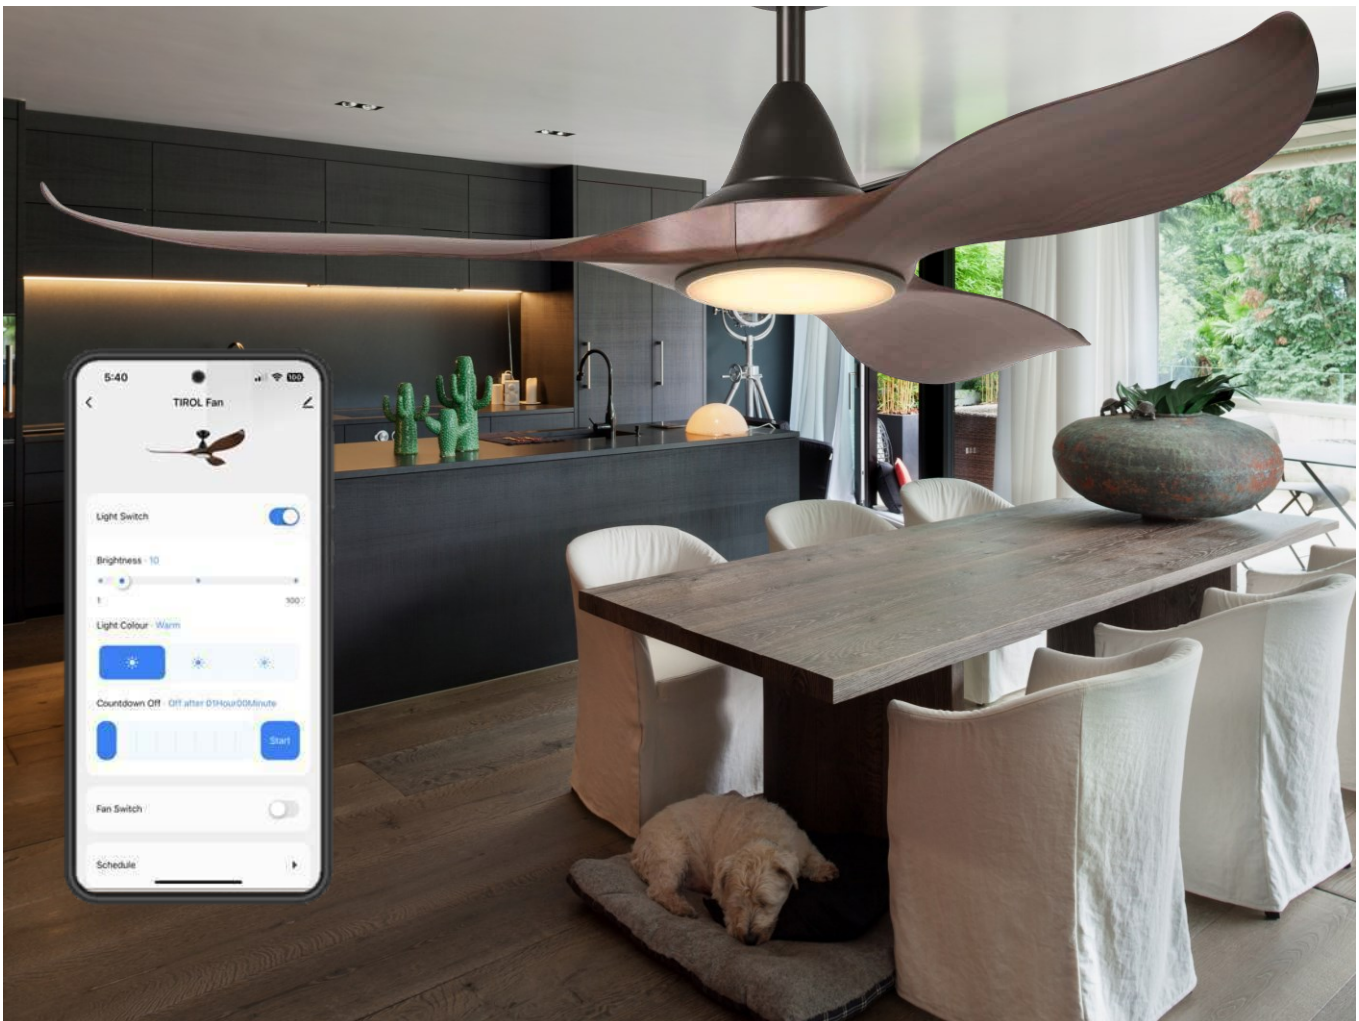

SMART CONTROL

Smart compatibility has revolutionized the way we interact with our household appliances, and ceiling fans are no exception. With the integration of smart technology, ceiling fans have become more convenient, energy efficient, and customizable than ever before, allowing users to control and monitor their ceiling fans from various devices such as smartphones, tablets, or voice assistants.

By embracing smart technology in ceiling fans, homeowners can enjoy a more comfortable living environment while reducing their energy consumption and contributing to a smarter, and a greener home.

Whether you are at home and simply don't want to get off the sofa or want to automate your ceiling fans operation through scheduling, you can now control your ceiling fans easily via your smart device.

Many EGLO ceiling fans come with built-in smart compatibility allowing you to effortlessly adjust the fan speed, change the fans direction, control the fans lighting, and set timers and schedules to suit you.

Look for the Smart Compatible, or Smart Enabled icon and revolutionize the way you interact with your ceiling fan. **Your Fan, Your Way!**