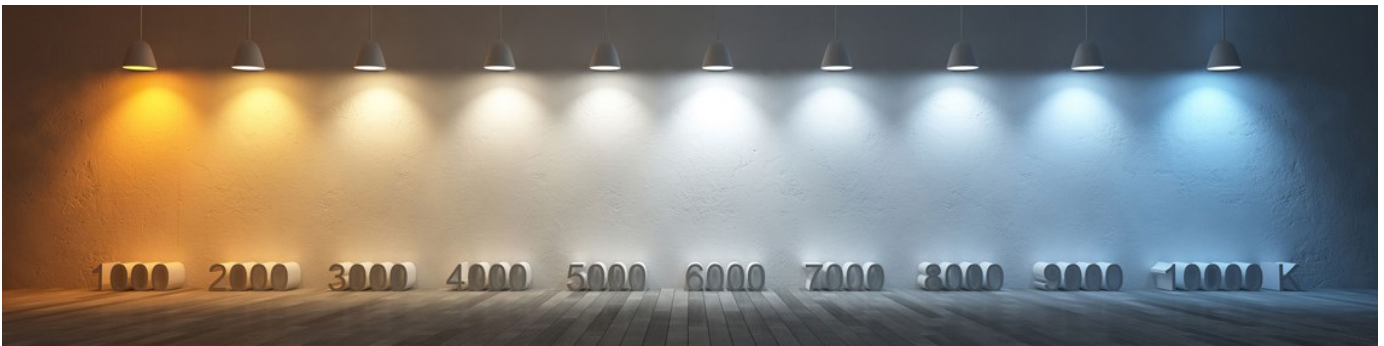

LED LIGHTS

Energy Efficient

LED Lighting uses 25% to 90% less electricity than conventional light sources to emit the same level of light.

Color Rendering (CRI)

LED Lighting provides a higher color rendering than any other conventional light source. Simply put, LED lighting helps us to see better!

Durability

Without breakable glass or filaments like conventional light sources, LED Lights can withstand significant impact and vibration.

Long Life

Depending on the application, LED Lighting in ceiling fans can last anywhere between 30,000 to 50,000 hours before requiring replacement.

Dimmable

LED Light technology has progressed to the point where it is just as dimmable as conventional light sources.

Environmentally Friendly

LED Lights contain no mercury or CFC's and emit 80% fewer greenhouse gases than conventional light sources. Add lower energy usage, and LEDs are simply better for the environment.

The EGLO Advantage

Tri-Color

LED Lighting in EGLO ceiling fans provide 3 different color temperature options: 2700K (warm white), 3000K (soft white) and 4000K (neutral white) to suit any setting.

Stepless Dimming

LED Lighting in EGLO ceiling fans offer stepless dimming from 10% or 20% of full output, all the way to 100% output, without flickering or buzzing.

Color Rendering

LED Lighting in ceiling fans has a Color Rendering Index or CRI of 85 (100 being natural sunlight), and excellent choice when color rendition is important for an appropriate ambience.

Serviceability

In the unlikely circumstance an EGLO LED light requires replacement, LED lights in EGLO fans are fully serviceable – just unplug, remove and replace!