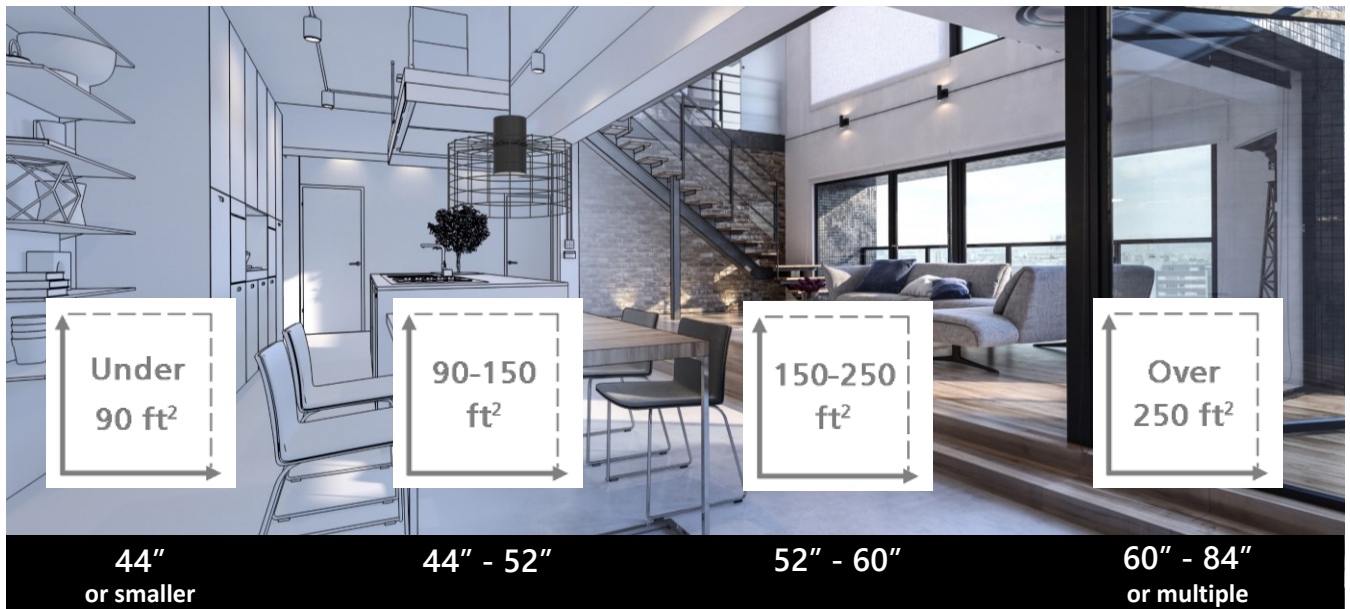

ROOM SIZE

These recommendations are based on product performance and general airflow requirements. Other factors, such as design and/or HVAC influences should be considered. Multiple fans should be considered for large rooms for additional airflow.

CEILING HEIGHT