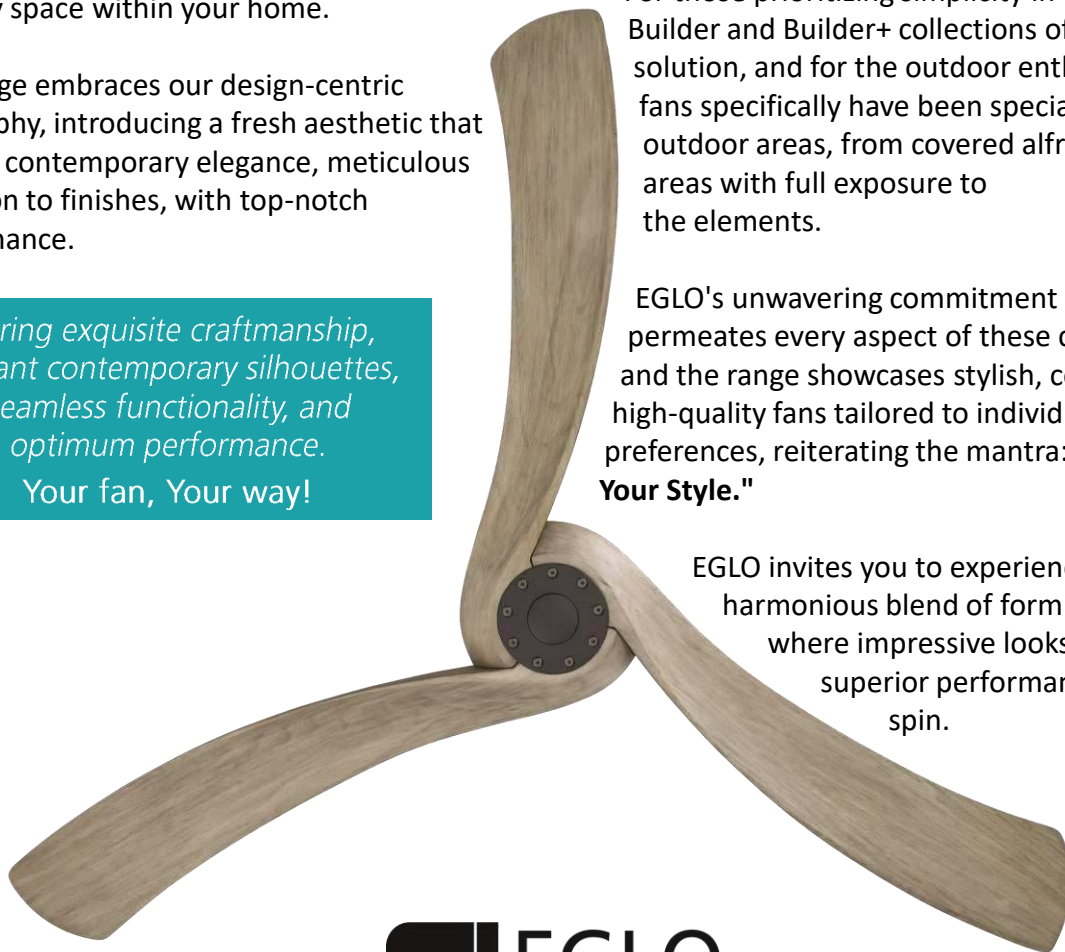

EGLO's distinctive silhouettes, fantastic finishes and effortless functionality serve to elevate your space with the optional smart controls, dimmable color selectable LED lighting, and fresh natural breezes.

For those prioritizing simplicity in design, the Builder and Builder+ collections offer a great solution, and for the outdoor enthusiasts, many fans specifically have been specially crafted for outdoor areas, from covered alfresco areas, to areas with full exposure to the elements.

EGLO's unwavering commitment to quality permeates every aspect of these ceiling fans and the range showcases stylish, contemporary, high-quality fans tailored to individual preferences, reiterating the mantra: **"Your Fan, Your Style."**

EGLO invites you to experience a harmonious blend of form and function, where impressive looks meet superior performance in every spin.