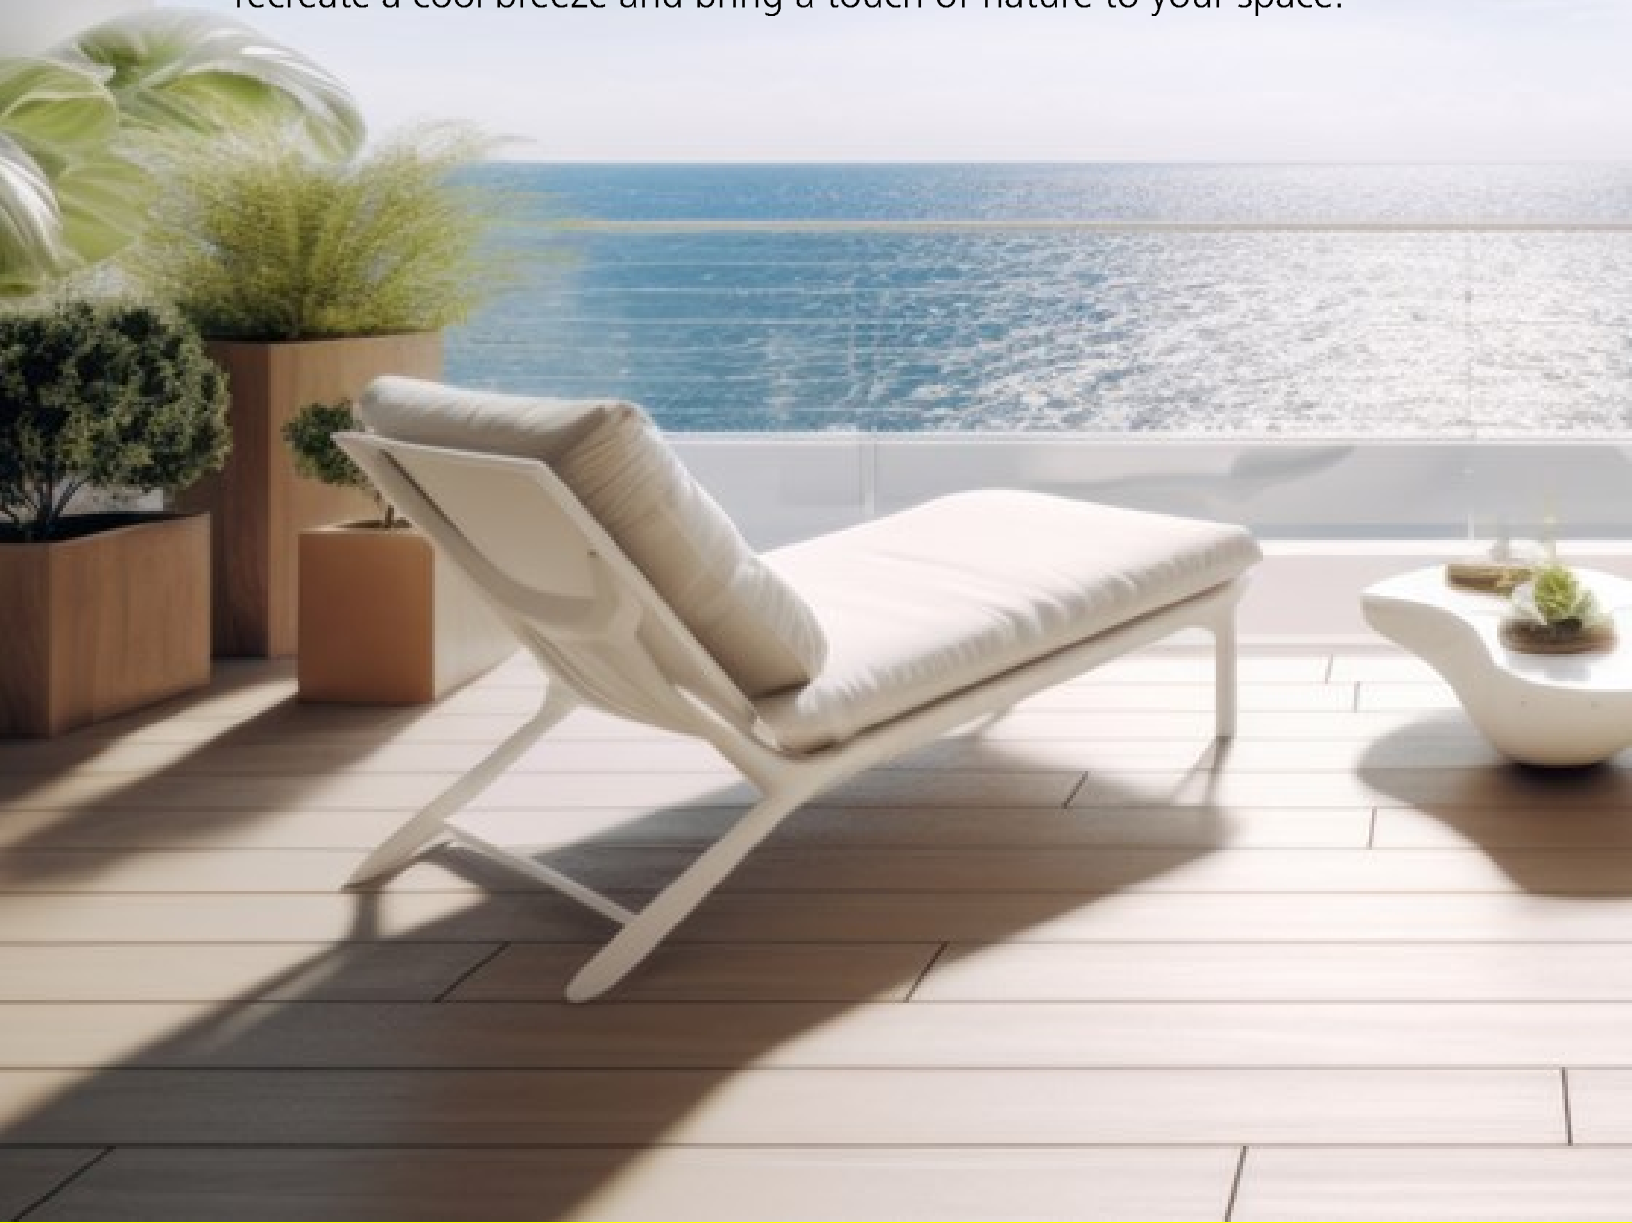

MISSION BAY

A Wet Rated fan boasting both striking looks and outstanding performance. Crafted from rugged ABS materials and built to withstand the elements, recreate a cool breeze and bring a touch of nature to your space.