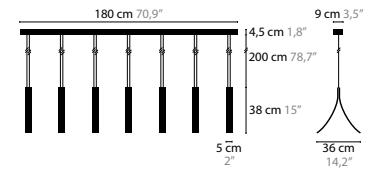

STREAM

colours 02 16 32 33

13742 H7 XL

SUN RISE

colours 00 01 02 05 10 12 13 14 16 shade 301 310 320 377 391