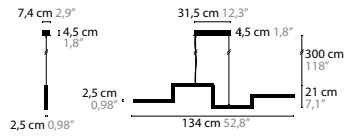

WHITE STRUCTURE

RAL COLOURS ON REQUEST

ASK FOR THE POSSIBILITIES

ARTYS

colours 32 33

14310 H4

14320 H5

14323 FLEX