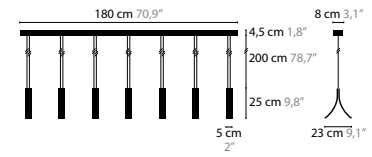

STREAM

colours 02 16 32 33

13740 H7

SUN RISE

colours 00 01 02 05 10 12 13 14 16 shade 301 310 320 377 391