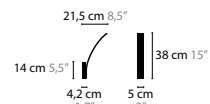

STREAM

colours 02 16 32 33

13772 W1 XL

SUN RISE

colours 00 01 02 05 10 12 13 14 16 shade 301 310 320 377 391