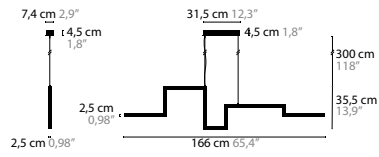

WHITE STRUCTURE

RAL COLOURS ON REQUEST

ASK FOR THE POSSIBILITIES

ARTYS

colours 32 33

14310 H4

14320 H5

14323 FLEX