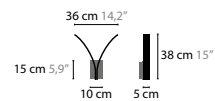

STREAM

colours 02 16 32 33

13782 W2 XL

SUN RISE

colours 00 01 02 05 10 12 13 14 16 shade 301 310 320 377 391