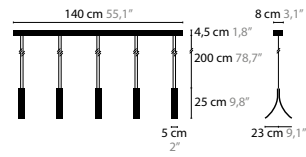

STREAM

colours 02 16 32 33

13730 H5

SUN RISE

colours 00 01 02 05 10 12 13 14 16 shade 301 310 320 377 391