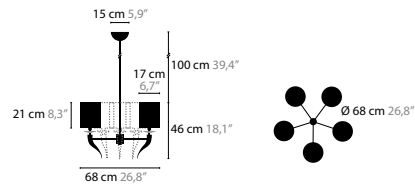

LOVING ARMS

colours 00 01 02 05 10 12 13 14 16 Shade 301 310 320 377 391

11610 H5