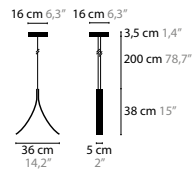

STREAM

colours 02 16 32 33

13712 H1 XL

SUN RISE

colours 00 01 02 05 10 12 13 14 16 shade 301 310 320 377 391