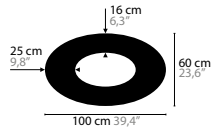

SKY CYCLES OVAL / ROUND / SQUARE / LINE / RECTANGLE

colours 02

12400 > 12402 H8