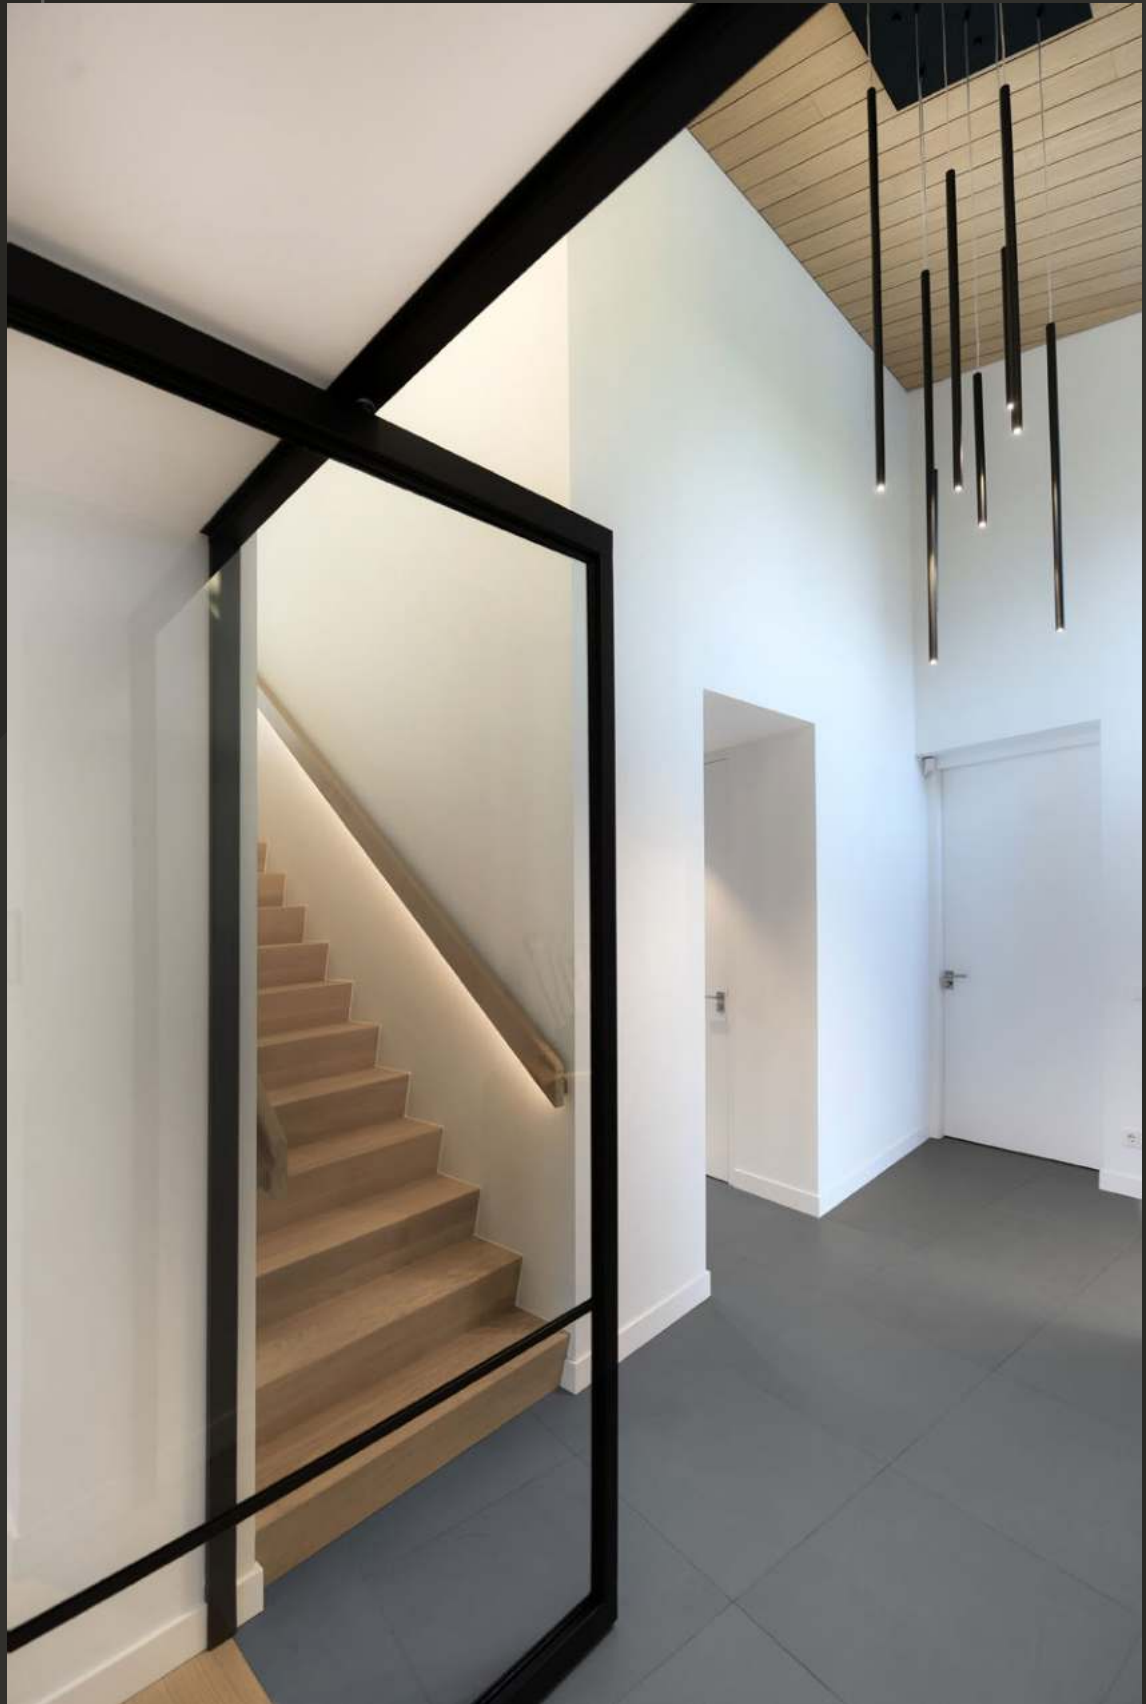

Sky Cycles Round H12 | Project by GerThuis Interieurs, The Netherlands

Glow.

Simplicity, elegance and yet robust.

I can't wait to see you glow.

Glow Special | Project by MOID, The Netherlands

Glow W2 XL | Project by Woonwinkel Schijndel, The Netherlands