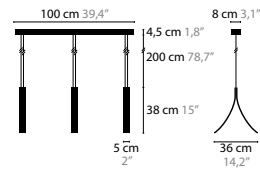

STREAM

colours 02 16 32 33

13722 H3 XL

SUN RISE

colours 00 01 02 05 10 12 13 14 16 shade 301 310 320 377 391