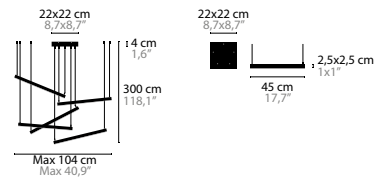

WHITE STRUCTURE

RAL COLOURS ON REQUEST

ASK FOR THE POSSIBILITIES

ARTYS

colours 32 33

14310 H4

14320 H5

14323 FLEX