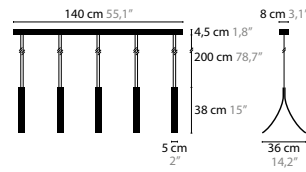

STREAM

colours 02 16 32 33

13732 H5 XL

SUN RISE

colours 00 01 02 05 10 12 13 14 16 shade 301 310 320 377 391