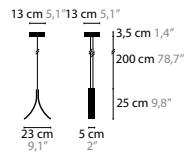

12456 > 12458 H26

SKY CYCLES

OVAL / ROUND

SQUARE / LINE / RECTANGLE

STREAM

colours 02 16 32 33

13710 H1

13720 H3