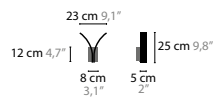

STREAM

colours 02 16 32 33

13780 W2

SUN RISE

colours 00 01 02 05 10 12 13 14 16 shade 301 310 320 377 391