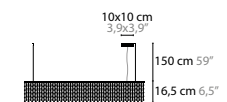

12456 > 12458 H26

SKY CYCLES

OVAL / ROUND

SQUARE / LINE / RECTANGLE

STREAM

colours 02 16 32 33

13710 H1

13720 H3