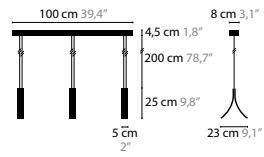

12456 > 12458 H26

SKY CYCLES

OVAL / ROUND

SQUARE / LINE / RECTANGLE

STREAM

colours 02 16 32 33

13710 H1

13720 H3