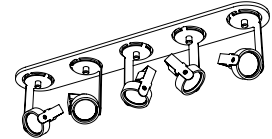

bang 5 12V

lamp type	retrofit LED
fitting	GU5.3
max. watt	5 x 10W
voltage	12V
class	1
gear	not incorporated
rotation	350°
inclination	2 x 90°
length	600 mm
width	100 mm
height	123 mm

order code H15

aluminium	T37C2HAB
white	T37C2HWL
black	T37C2HZL

order code H40

aluminium	T37C3HAB
white	T37C3HWL
black	T37C3HZL

bang 1 frame H45

OPTIONAL FRAME

diameter	60 mm
height	45 mm

order code with transfo 50VA

aluminium	T31P1AB
white	T31P1WL
black	T31P1ZL

order code without transfo 50VA

aluminium	T31P8AB
white	T31P8WL
black	T31P8ZL