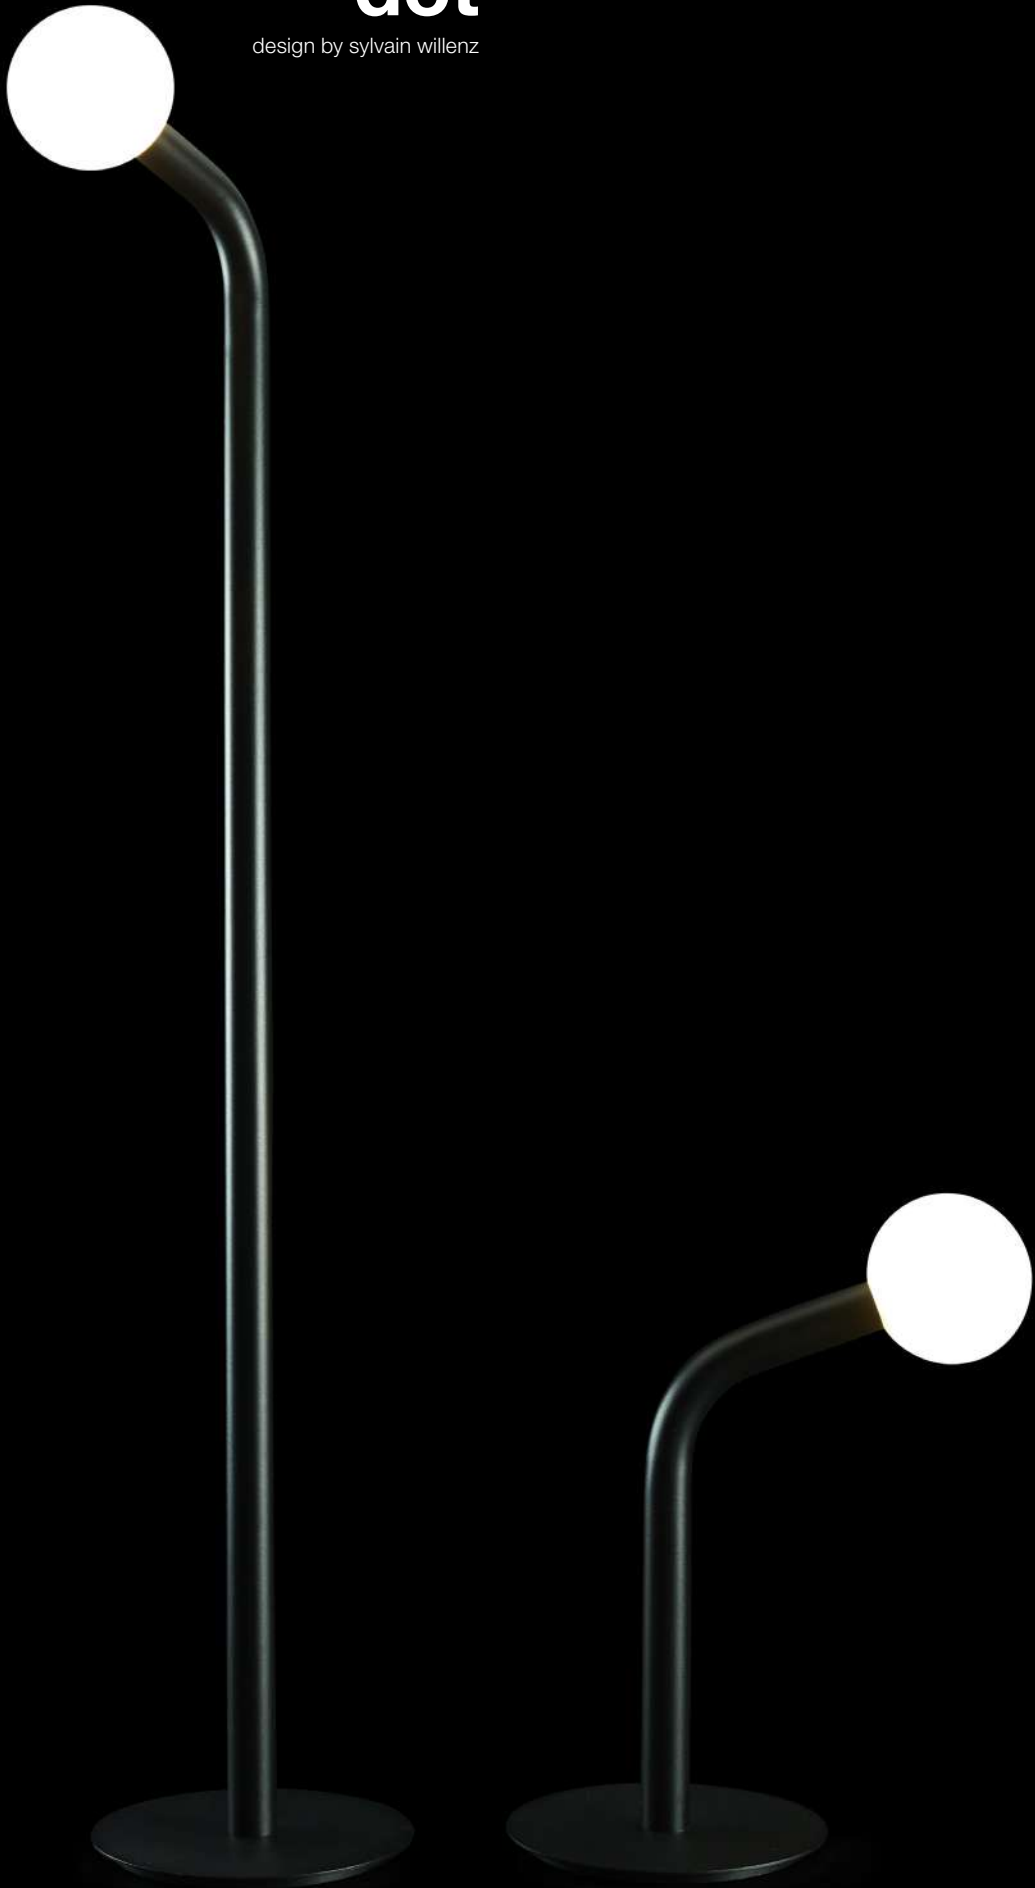

order code	
white	T66A1IWLWL

disk mini wall/ceiling

lamp type	A60
fitting	E27
max. watt	15W
voltage	230V
class	1
diameter	350 mm
height	135 mm

order code	
white	T66A2IWLWL

dot

design by sylvain willenz

The DOT series is a collection of lamps, which all share a distinctive and simple feature. Each lamp consists of a bent tube, ending with a white opal glass sphere. The result, whether table lamp or floor lamp, stands out, thanks to its minimal and graphic identity.

order code	
white	T93T1HWL
black	T93T1HZL

float

design by glenn marys

FLOAT is a ceiling mounted system that provides a pleasant indirect lighting. The vertical structure is reminiscent of classical columns and is available in different lengths.