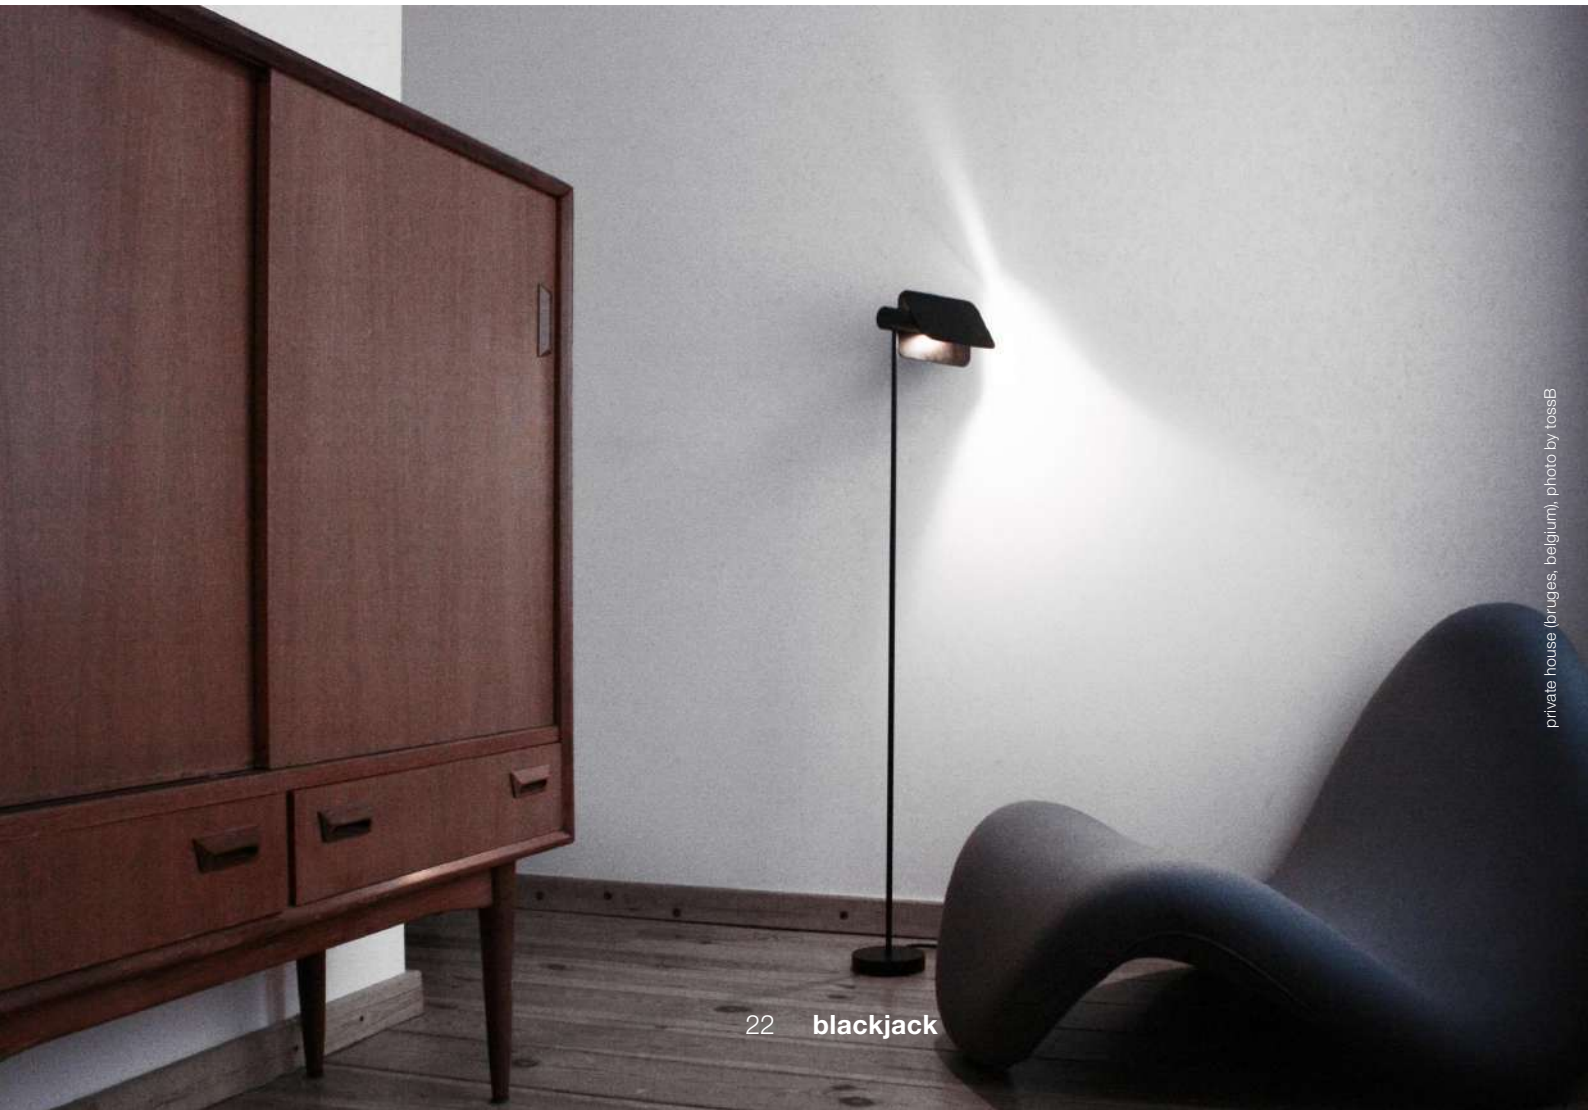

private house (bruges, belgium), photo by tosseB