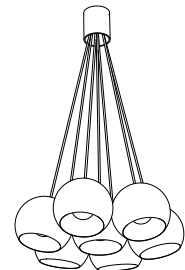

sphere 7

lamp type	A60
fitting	E27
max. watt	7 x 15W
voltage	230V
class	1
diameter	600 mm
height	170 (max. 1500) mm

order code

black/white	T46H3IZL
white/white	T46H3IWL