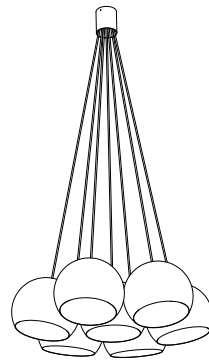

order code

black/white	T46H5IZL
white/white	T46H5IWL

sphere 7 big