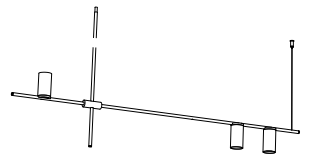

tribes GU10 H8 - 140cm

lamp type	retrofit LED
fitting	GU10
max. watt	3 x 10W
voltage	230V
class	2
gear	-
length	1400 mm
width	55 mm
height	1400 mm

order code

white	T98P8HWL
black	T98P8HZL
white / gold	T98P8HWLLB
black / gold	T98P8HZLLB