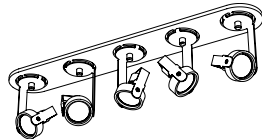

bang 5 230V

lamp type	retrofit LED
fitting	GZ10
max. watt	5 x 10W
voltage	230V
class	1
rotation	350°
inclination	2 x 90°
length	600 mm
width	100 mm
height	123 mm

order code H15

aluminium	T37C1HAB
white	T37C1HWL
black	T37C1HZL