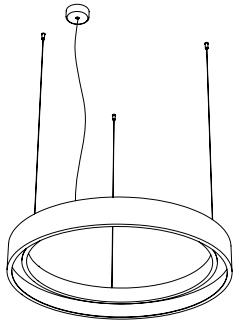

order code

3000K 24W **T78A6DWL**
3000K 36W **T78A10DWL**

* dimmable on request

** 2700K on request

hoop 950 suspension

voltage	230V
lumen	2160 (22W) 4280 (40W) 6600 (60W)
class	1
gear	incorporated
diameter	950 mm
height	120 (max 2500) mm
finishing	white painted