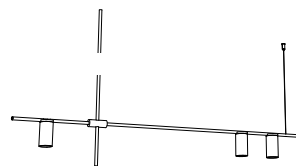

**tribes LED H4 - 100cm
DOWN**

lamp type	LED
colour temp.	2700K
max. watt	3 x 7W
voltage	350mA
lumen	3 x 600
class	2
gear	-
length	1400 mm
width	55 mm
height	1000 mm

order code

white	T98DP4DWL
black	T98DP4DZL
white / gold	T98DP4DWLLB
black / gold	T98DP4DZLLB