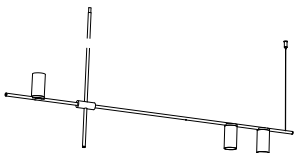

tribes LED H5 - 110cm

lamp type	LED
colour temp.	2700K
max. watt	3 x 7W
voltage	350mA
lumen	3 x 600
class	2
gear	-
length	1400 mm
width	55 mm
height	1100 mm

order code	
white	T98P5DWL
black	T98P5DZL
white / gold	T98P5DWLLB
black / gold	T98P5DZLLB