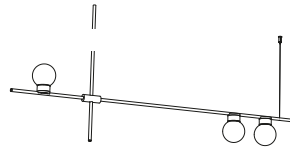

tribes globe H3 - 80cm

lamp type	LED(DIM TRIAC)
colour temp.	2700K
max. watt	3 x 6W
voltage	230V
lumen	3 x 600
class	2
gear	-
length	1400 mm
width	55 mm
height	800 mm

order code

white	T98SP3DWL
black	T98SP3DZL
white / gold	T98SP3DWLLB
black / gold	T98SP3DZLLB