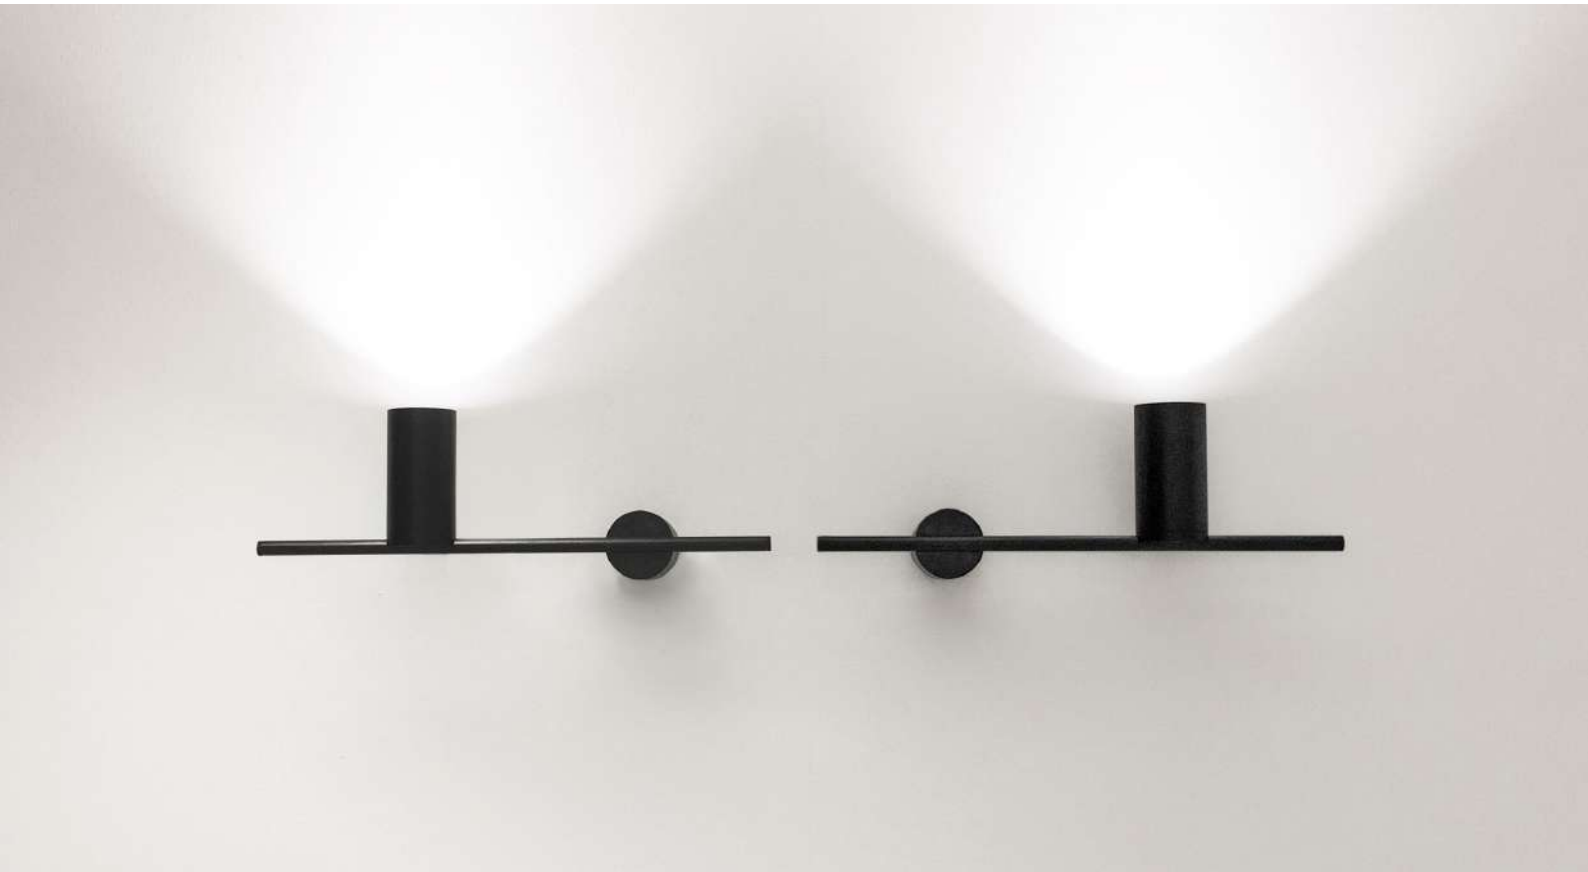

tribes wall L up

tribes wall R up

tribes wall L down

tribes wall R down

lamp type	retrofit LED included
fitting	GU10
max. watt	10W
voltage	230V
class	1
length	400 mm
width	88 mm
height	136 mm

lamp type	retrofit LED included
fitting	GU10
max. watt	10W
voltage	230V
class	1
length	400 mm
width	88 mm
height	136 mm

lamp type	retrofit LED included
fitting	GU10
max. watt	10W
voltage	230V
class	1
length	400 mm
width	88 mm
height	136 mm

lamp type	retrofit LED included
fitting	GU10
max. watt	10W
voltage	230V
class	1
length	400 mm
width	88 mm
height	136 mm

order code

white	T98A1HWL
black	T98A1HZL
white / gold	T98A1HWLLB
black / gold	T98A1HZLLB

order code

white	T98A2HWL
black	T98A2HZL
white / gold	T98A2HWLLB
black / gold	T98A2HZLLB

order code

white	T98A3HWL
black	T98A3HZL
white / gold	T98A3HWLLB
black / gold	T98A3HZLLB

order code

white	T98A4HWL
black	T98A4HZL
white / gold	T98A4HWLLB
black / gold	T98A4HZLLB