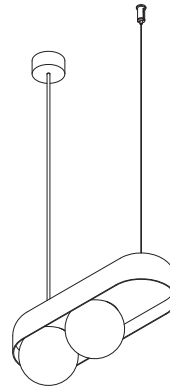

dice suspension M-2

lamp type	LED (DIM TRIAC)
colour temp.	2700K
max. watt	2x8W
voltage	230V
lumen	2 x 600
class	1
length	340 mm
width	120 mm
height	130 (max 2500) mm

order code

white	T105H3DWL
black	T105H3DZL