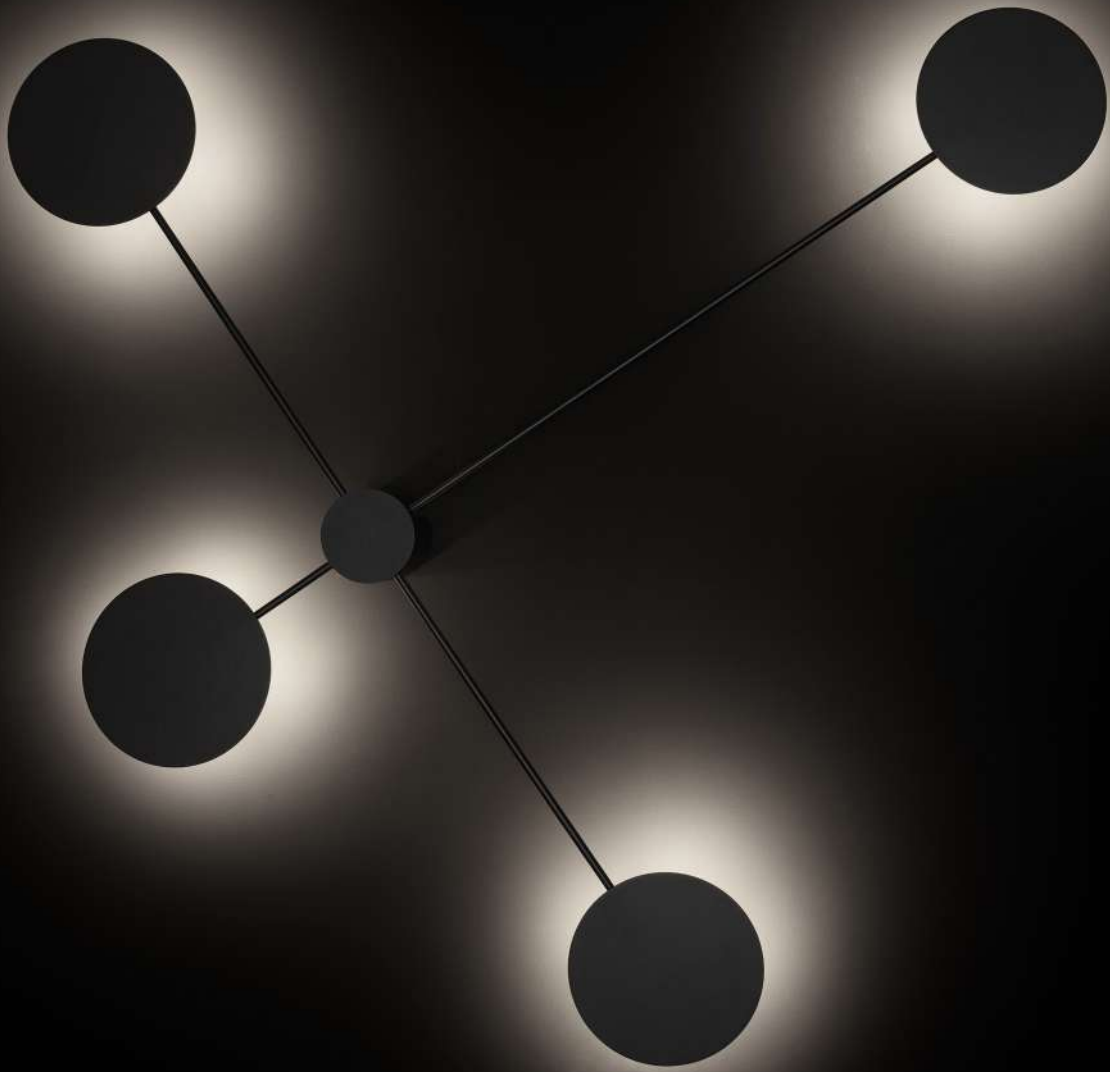

round control mini 1/2/3 base

voltage	230V
class	1
diameter	80 mm
height	100 mm

order code base 1

white	T100H4DWL
black	T100H4DZL

order code base 2

white	T100H5DWL
black	T100H5DZL

order code base 3

white	T100H6DWL
black	T100H6DZL

round control mini arm 1

lamp type	LED (TRIAC)
colour temp.	2700K
max. watt	6W
voltage	230V
lumen	600
length	250 mm
width	130 mm

order code

white	T100P7DWL
black	T100P7DZL

round control mini arm 2

lamp type	LED (TRIAC)
colour temp.	2700K
max. watt	6W
voltage	230V
lumen	600
length	350 mm
width	130 mm

order code

white	T100P8DWL
black	T100P8DZL

round control mini arm 3

lamp type	LED (TRIAC)
colour temp.	2700K
max. watt	6W
voltage	230V
lumen	600
length	450 mm
width	130 mm

order code

white	T100P9DWL
black	T100P9DZL

round control mini arm 4

lamp type	LED (TRIAC)
colour temp.	2700K
max. watt	6W
voltage	230V
lumen	600
length	550 mm
width	130 mm

order code

white	T100P10DWL
black	T100P10DZL

round control mini arm 5

lamp type	LED (TRIAC)
colour temp.	2700K
max. watt	6W
voltage	230V
lumen	600
length	650 mm
width	130 mm

order code

white	T100P11DWL
black	T100P11DZL