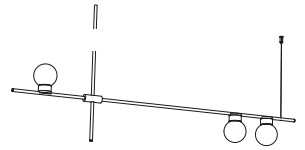

tribes globe H4 - 100cm

lamp type	LED (DIM TRIAC)
colour temp.	2700K
max. watt	3 x 6W
voltage	230V
lumen	3 x 600
class	2
gear	-
length	1400 mm
width	55 mm
height	1000 mm

order code

white	T98SP4DWL
black	T98SP4DZL
white / gold	T98SP4DWLLB
black / gold	T98SP4DZLLB