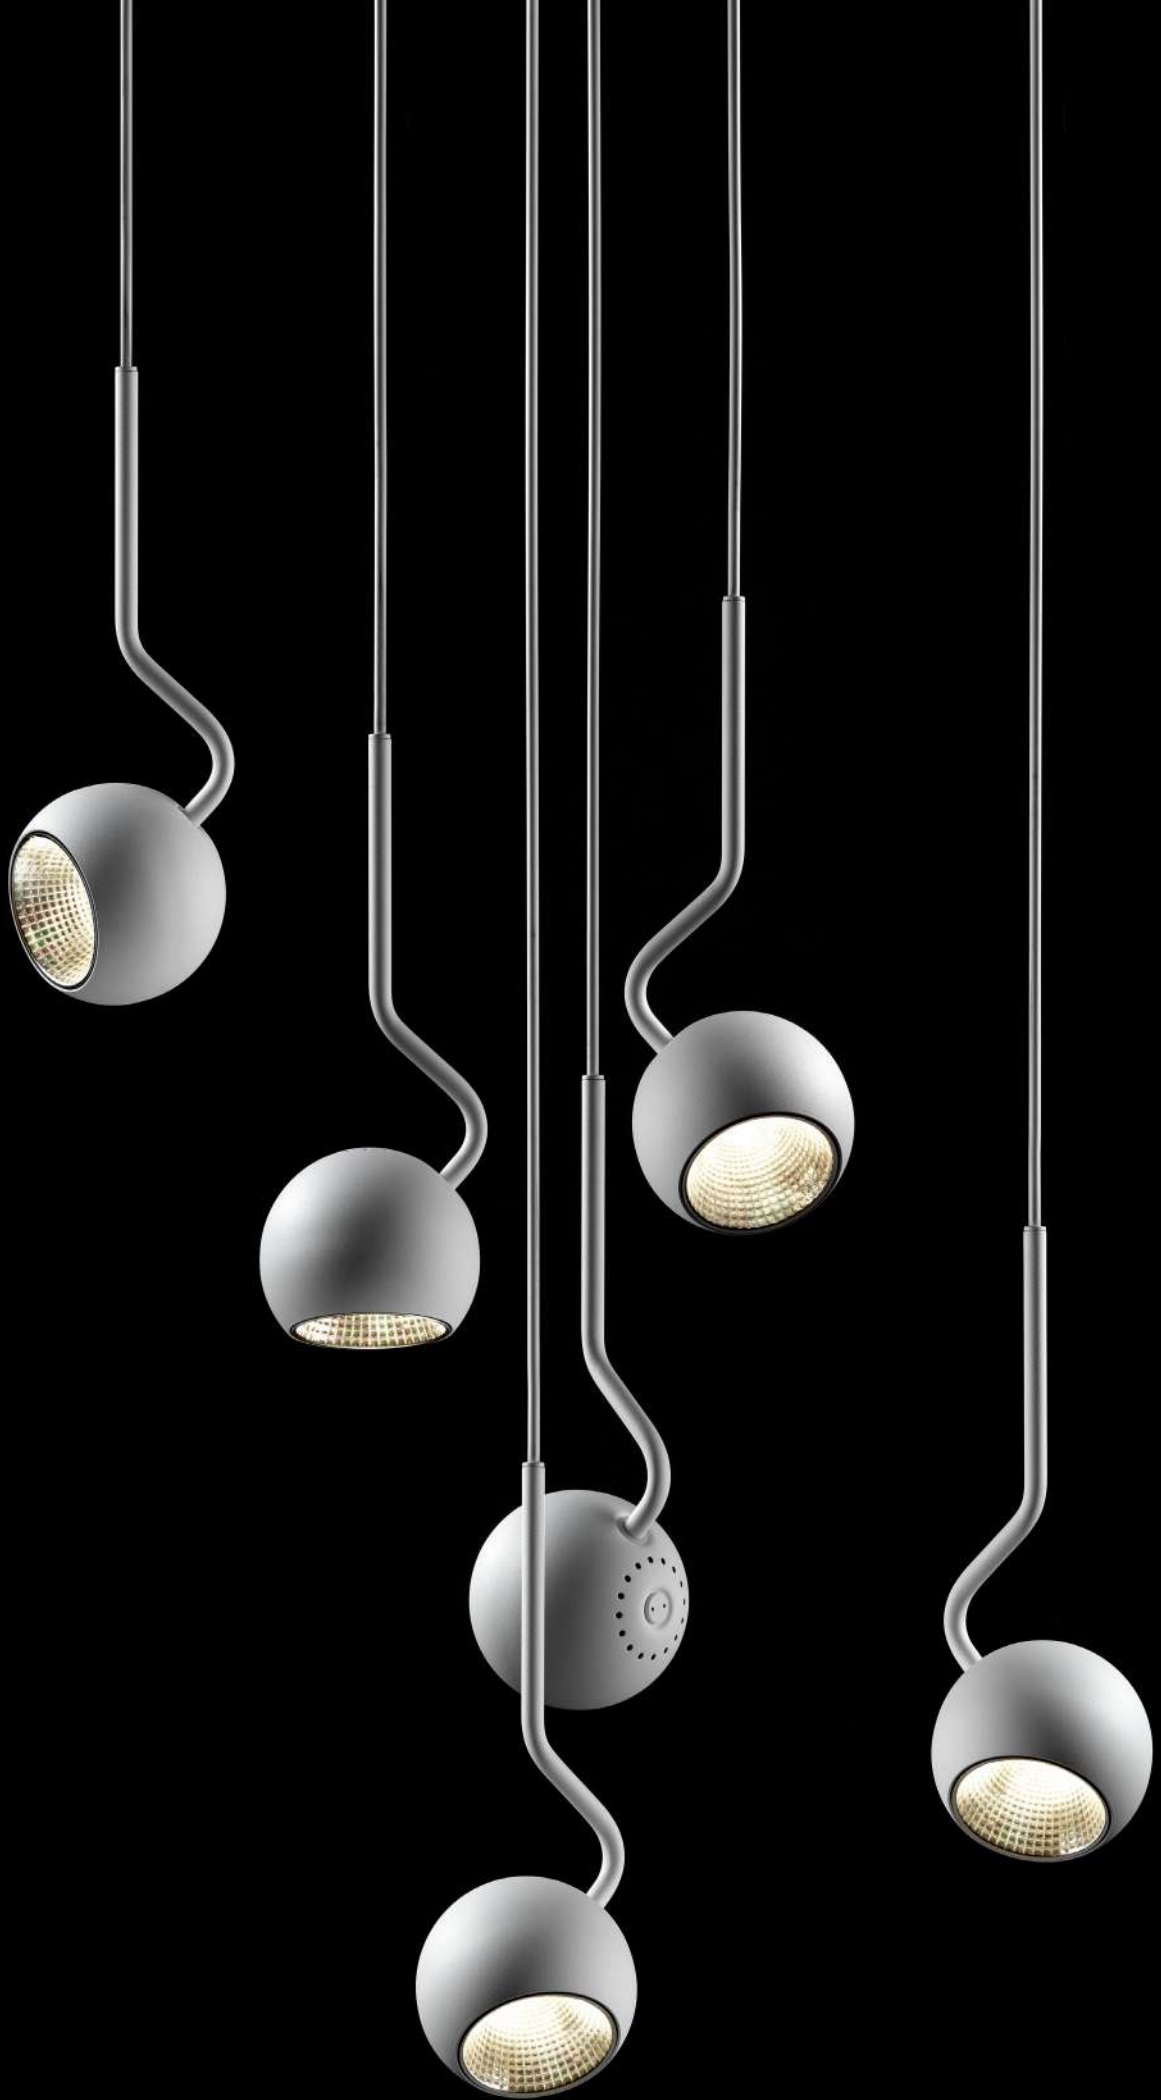

order code

white	T49S2HWL
black	T49S2HZL

sphere

design by alain monnens

The SPHERE is available in various different forms: a table or floor lamp, a single suspension lamp, a triple suspension lamp, a seven-armed suspension lamp, a wall lamp and a wall lamp with plug. This versatility means that the SPHERE is easy to combine in almost any interior. Its soft light and its simple but elegant outline bring a warm ambiance to every room. The 'soft touch' finishing gives an added dimension to a design concept which feels instinctively relaxing.

sphere 7 big

lamp type	A60
fitting	E27
max. watt	7 x 15W
voltage	230V
class	1
diameter	900 mm
height	240 (max. 1500) mm

order code

black/white	T46H6IZL
white/white	T46H6IWL

spin

design by beat karrer

showroom sterck nv (aalst)

SPIN is an adjustable pendant luminaire interpreting the classic sphere – with a special feature. Thanks to the excentric mounting point the light direction can be adapted most easily. With SPIN changing the lighting mood is just one turn away.