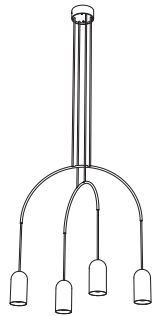

order code	
black	T97H9IZL

bow I L

lamp type	retrofit LED
fitting	E27
max. watt	2 x 15W
voltage	230V
class	1
diameter	880 mm
height	560 (max 2500) mm
cup	160 x 80 mm

order code	
black	T97H3IZL

bow I L mini

lamp type	retrofit LED
fitting	E27
max. watt	2 x 15W
voltage	230V
class	1
diameter	880 mm
height	560 (max 2500) mm
cup	120 x 60 mm

order code	
black	T97H10IZL

bow II S+M

lamp type	retrofit LED
fitting	E27
max. watt	4 x 15W
voltage	230V
class	1
diameter	680 mm
width	480 mm
height	460 (max 2500) mm
cup	160 x 80 mm