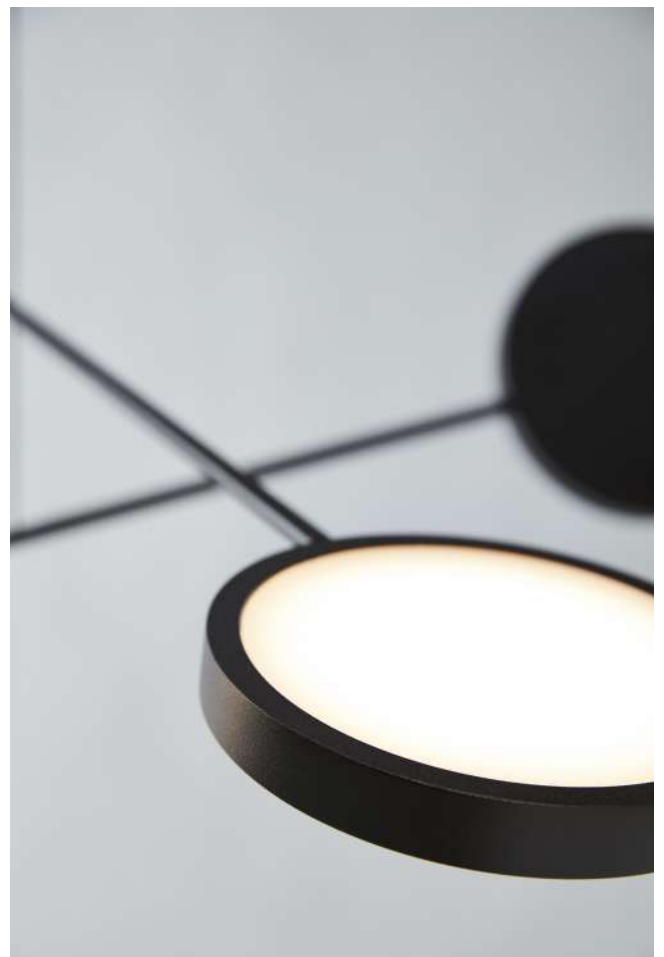

order code

white	T101P3DWL
black	T101P3DZL

private house / (copenhagen, denmark) by norm architects, photo by norm architects.

nero

design by david dolcini

NERO is a LED adjustable (track) spotlight where the light comes out from a dark box. Extremely minimal in its design, NERO is functional and versatile, suitable to be used in contract projects as well as in domestic interiors.