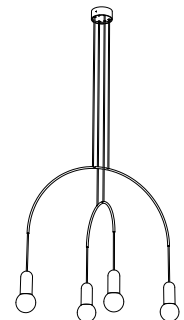

bow II M+L

lamp type	retrofit LED
fitting	E27
max. watt	4 x 15W
voltage	230V
class	1
diameter	880 mm
width	680 mm
height	560 (max 2500) mm
cup	160 x 80 mm

order code	
black	T97H6IZL

bow II M+L mini

lamp type	retrofit LED
fitting	E27
max. watt	4 x 15W
voltage	230V
class	1
diameter	880 mm
width	680 mm
height	560 (max 2500) mm
cup	120 x 60 mm

bow II L+S mini

lamp type	retrofit LED
fitting	E27
max. watt	4 x 15W
voltage	230V
class	1
diameter	880 mm
width	480 mm
height	560 (max 2500) mm
cup	120 x 60 mm

order code	
black	T97H12IZL

bow III S+M+L

lamp type	retrofit LED
fitting	E27
max. watt	6 x 15W
voltage	230V
class	1
diameter	880 mm
width	680 mm
height	560 (max 2500) mm
cup	160 x 80 mm