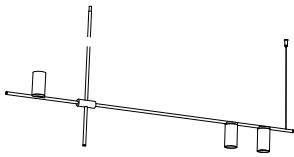

tribes LED H1 - 60cm

lamp type	LED
colour temp.	2700K
max. watt	3 x 7W
voltage	350mA
lumen	3 x 600
class	2
gear	-
length	1400 mm
width	55 mm
height	600 mm

order code	
white	T98P1DWL
black	T98P1DZL
white / gold	T98P1DWLLB
black / gold	T98P1DZLLB