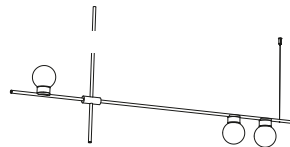

tribes globe H7 - 130cm

lamp type	LED (DIM TRIAC)
colour temp.	2700K
max. watt	3 x 6W
voltage	230V
lumen	3 x 600
class	2
gear	-
length	1400 mm
width	55 mm
height	1300 mm

order code

white	T98SP7DWL
black	T98SP7DZL
white / gold	T98SP7DWLLB
black / gold	T98SP7DZLLB