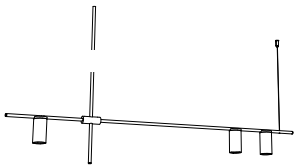

order code	
white	T98P8DWL
black	T98P8DZL
white / gold	T98P8DWLLB
black / gold	T98P8DZLLB

private house (gamme) photo by beelacollectie.be

**tribes GU10 H1 - 60cm
DOWN**

lamp type	retrofit LED
fitting	GU10
max. watt	3 x 10W
voltage	230V
class	2
gear	-
length	1400 mm
width	55 mm
height	600 mm