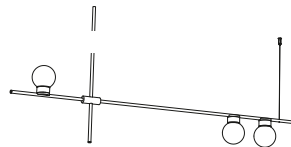

tribes globe H6 - 120cm

lamp type	LED (DIM TRIAC)
colour temp.	2700K
max. watt	3 x 6W
voltage	230V
lumen	3 x 600
class	2
gear	-
length	1400 mm
width	55 mm
height	1200 mm

order code

white	T98SP6DWL
black	T98SP6DZL
white / gold	T98SP6DWLLB
black / gold	T98SP6DZLLB