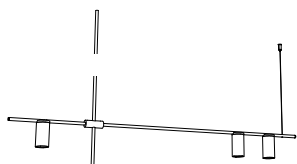

**tribes LED H6 - 120cm
DOWN**

lamp type	LED
colour temp.	2700K
max. watt	3 x 7W
voltage	350mA
lumen	3 x 600
class	2
gear	-
length	1400 mm
width	55 mm
height	1200 mm

order code

white	T98DP6DWL
black	T98DP6DZL
white / gold	T98DP6DWLLB
black / gold	T98DP6DZLLB