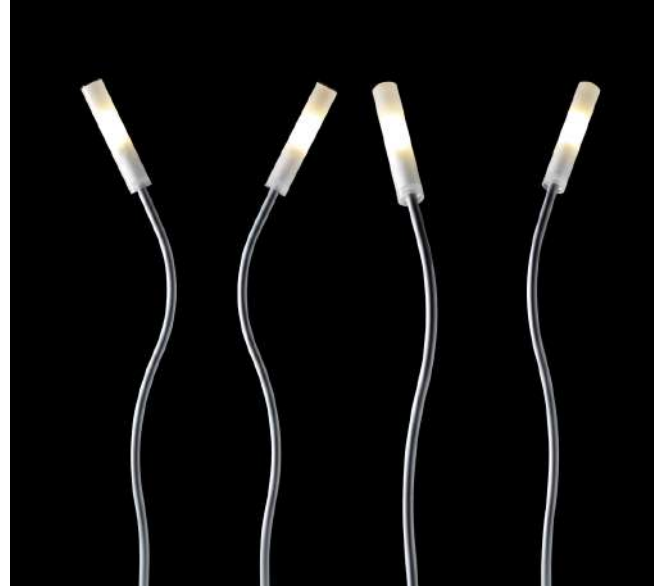

float disk 800

diameter	800 mm
----------	---------------

order code	
white	T106P3WL

flower

design by alain monnens

Slim, playful, organic, frivolous: all terms which can perfectly be applied to this new and stylish outdoor lighting system. The elegantly curved form of the mounting bar looks as though it might have been shaped by nature itself, whilst the wind whistles around the armature as though it was designed with only this in mind!

The system is easy to integrate into shrub and plant borders, but is equally graceful sited at the edge of your lawn. The FLOWER is available with a pin or fixed base.

flower pin

lamp type	retrofit LED
fitting	E27
max. watt	15W
voltage	230V
class	2
IP	56
diameter	60/25 mm
height	1600 mm