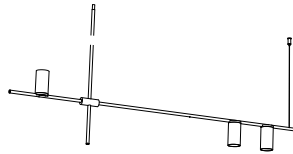

tribes GU10 H2 - 70cm

lamp type	retrofit LED
fitting	GU10
max. watt	3 x 10W
voltage	230V
class	2
gear	-
length	1400 mm
width	55 mm
height	700 mm

order code

white	T98P2HWL
black	T98P2HZL
white / gold	T98P2HWLLB
black / gold	T98P2HZLLB