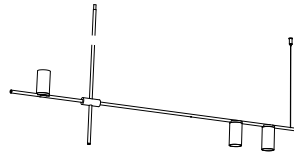

tribes GU10 H3 - 80cm

lamp type	retrofit LED
fitting	GU10
max. watt	3 x 10W
voltage	230V
class	2
gear	-
length	1400 mm
width	55 mm
height	800 mm

order code

white	T98P3HWL
black	T98P3HZL
white / gold	T98P3HWLLB
black / gold	T98P3HZLLB