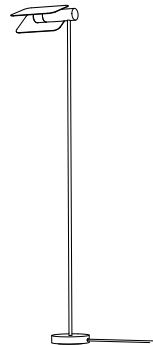

lamp type	retrofit LED
fitting	G9
max. watt	5W
voltage	230V
class	1
rotation	350°
length	230 mm
width	130 mm
height	1200 mm

order code

white	T81F1HWL
black	T81F1HZL