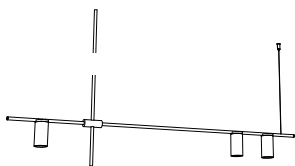

**tribes LED H1 - 60cm
DOWN**

lamp type	LED
colour temp.	2700K
max. watt	3 x 7W
voltage	350mA
lumen	3 x 600
class	2
gear	-
length	1400 mm
width	55 mm
height	600 mm

order code

white	T98DP1DWL
black	T98DP1DZL
white / gold	T98DP1DWLLB
black / gold	T98DP1DZLLB