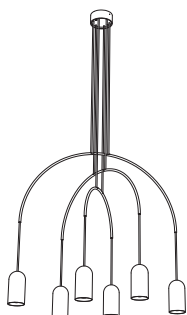

bow II L+S mini

lamp type	retrofit LED
fitting	E27
max. watt	4 x 15W
voltage	230V
class	1
diameter	880 mm
width	480 mm
height	560 (max 2500) mm
cup	120 x 60 mm

order code	
black	T97H12IZL

bow III S+M+L

lamp type	retrofit LED
fitting	E27
max. watt	6 x 15W
voltage	230V
class	1
diameter	880 mm
width	680 mm
height	560 (max 2500) mm
cup	160 x 80 mm