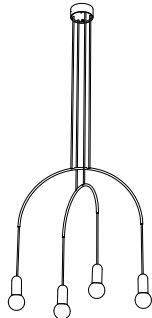

bow II S+M mini