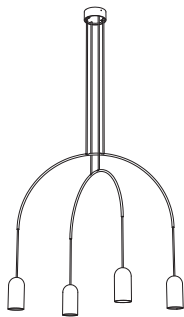

bow II M+L

lamp type	retrofit LED
fitting	E27
max. watt	4 x 15W
voltage	230V
class	1
diameter	880 mm
width	680 mm
height	560 (max 2500) mm
cup	160 x 80 mm

order code	
black	T97H6IZL

bow II M+L mini

lamp type	retrofit LED
fitting	E27
max. watt	4 x 15W
voltage	230V
class	1
diameter	880 mm
width	680 mm
height	560 (max 2500) mm
cup	120 x 60 mm