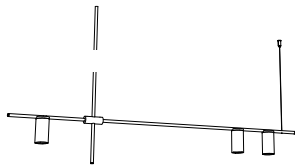

**tribes GU10 H2 - 70cm
DOWN**

lamp type	retrofit LED
fitting	GU10
max. watt	3 x 10W
voltage	230V
class	2
gear	-
length	1400 mm
width	55 mm
height	700 mm

order code	
white	T98DP2HWL
black	T98DP2HZL
white / gold	T98DP2HWLLB
black / gold	T98DP2HZLLB