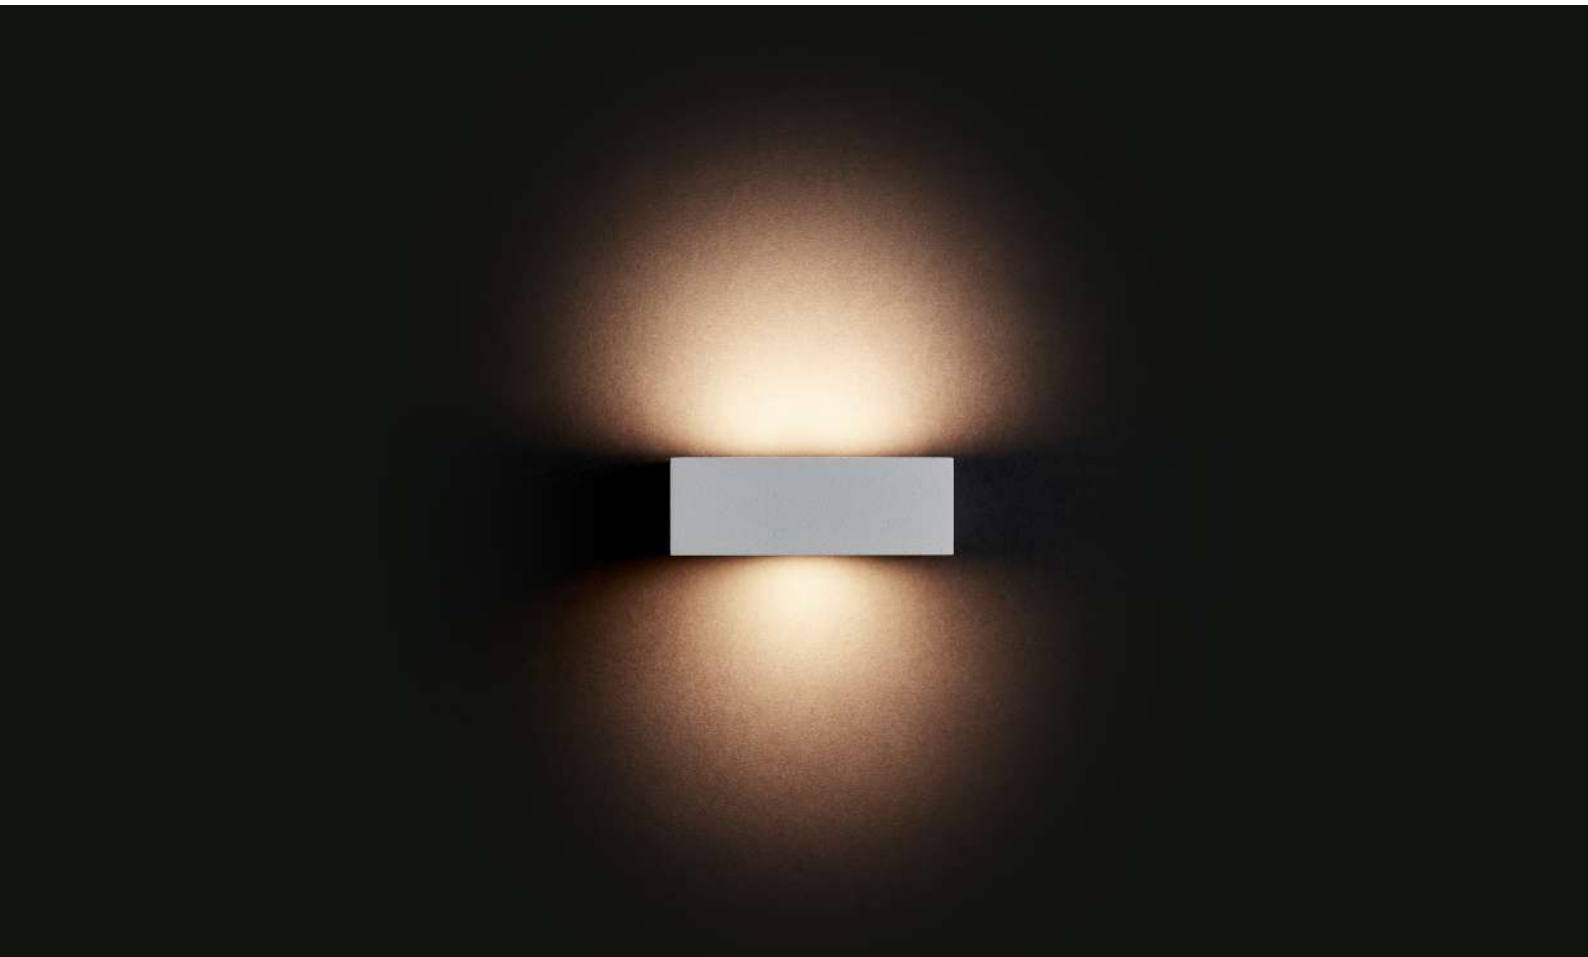

tibo

design by michel vyvey

Simple, stylish aluminium wall fixtures of a sleek line design. Available with a brushed and lacquered or a white or black textured enamel finish. TIBO is offered in various dimensions for retrofit or with integrated LED.

private house by juma architects