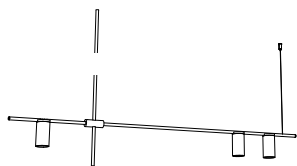

**tribes LED H3 - 80cm
DOWN**

lamp type	LED
colour temp.	2700K
max. watt	3 x 7W
voltage	350mA
lumen	3 x 600
class	2
gear	-
length	1400 mm
width	55 mm
height	800 mm

order code

white	T98DP3DWL
black	T98DP3DZL
white / gold	T98DP3DWLLB
black / gold	T98DP3DZLLB