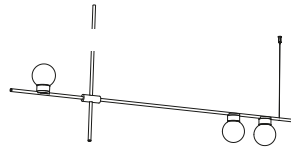

tribes globe H2 - 70cm

lamp type	LED (DIM TRIAC)
colour temp.	2700K
max. watt	3 x 6W
voltage	230V
lumen	3 x 600
class	2
gear	-
length	1400 mm
width	55 mm
height	700 mm

order code

white	T98SP2DWL
black	T98SP2DZL
white / gold	T98SP2DWLLB
black / gold	T98SP2DZLLB