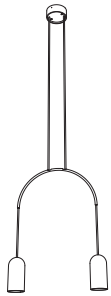

order code	
black	T97F1IZL

order code	
black	T97F3IZL

order code	
black	T97F2IZL

order code	
black	T97F4IZL

fair Interieur Kortrijk, 2018

private house by Lightlab Brugge

bow I S

lamp type	retrofit LED
fitting	E27
max. watt	2 x 15W
voltage	230V
class	1
diameter	480 mm
height	360 (max 2500) mm
cup	160 x 80 mm