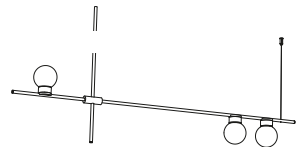

tribes globe H8 - 140cm

lamp type	LED (DIM TRIAC)
colour temp.	2700K
max. watt	3 x 6W
voltage	230V
lumen	3 x 600
class	2
gear	-
length	1400 mm
width	55 mm
height	1400 mm

order code

white	T98SP8DWL
black	T98SP8DZL
white / gold	T98SP8DWLLB
black / gold	T98SP8DZLLB