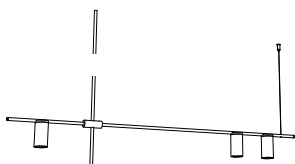

**tribes LED H5 - 110cm
DOWN**

lamp type	LED
colour temp.	2700K
max. watt	3 x 7W
voltage	350mA
lumen	3 x 600
class	2
gear	-
length	1400 mm
width	55 mm
height	1100 mm

order code

white	T98DP5DWL
black	T98DP5DZL
white / gold	T98DP5DWLLB
black / gold	T98DP5DZLLB