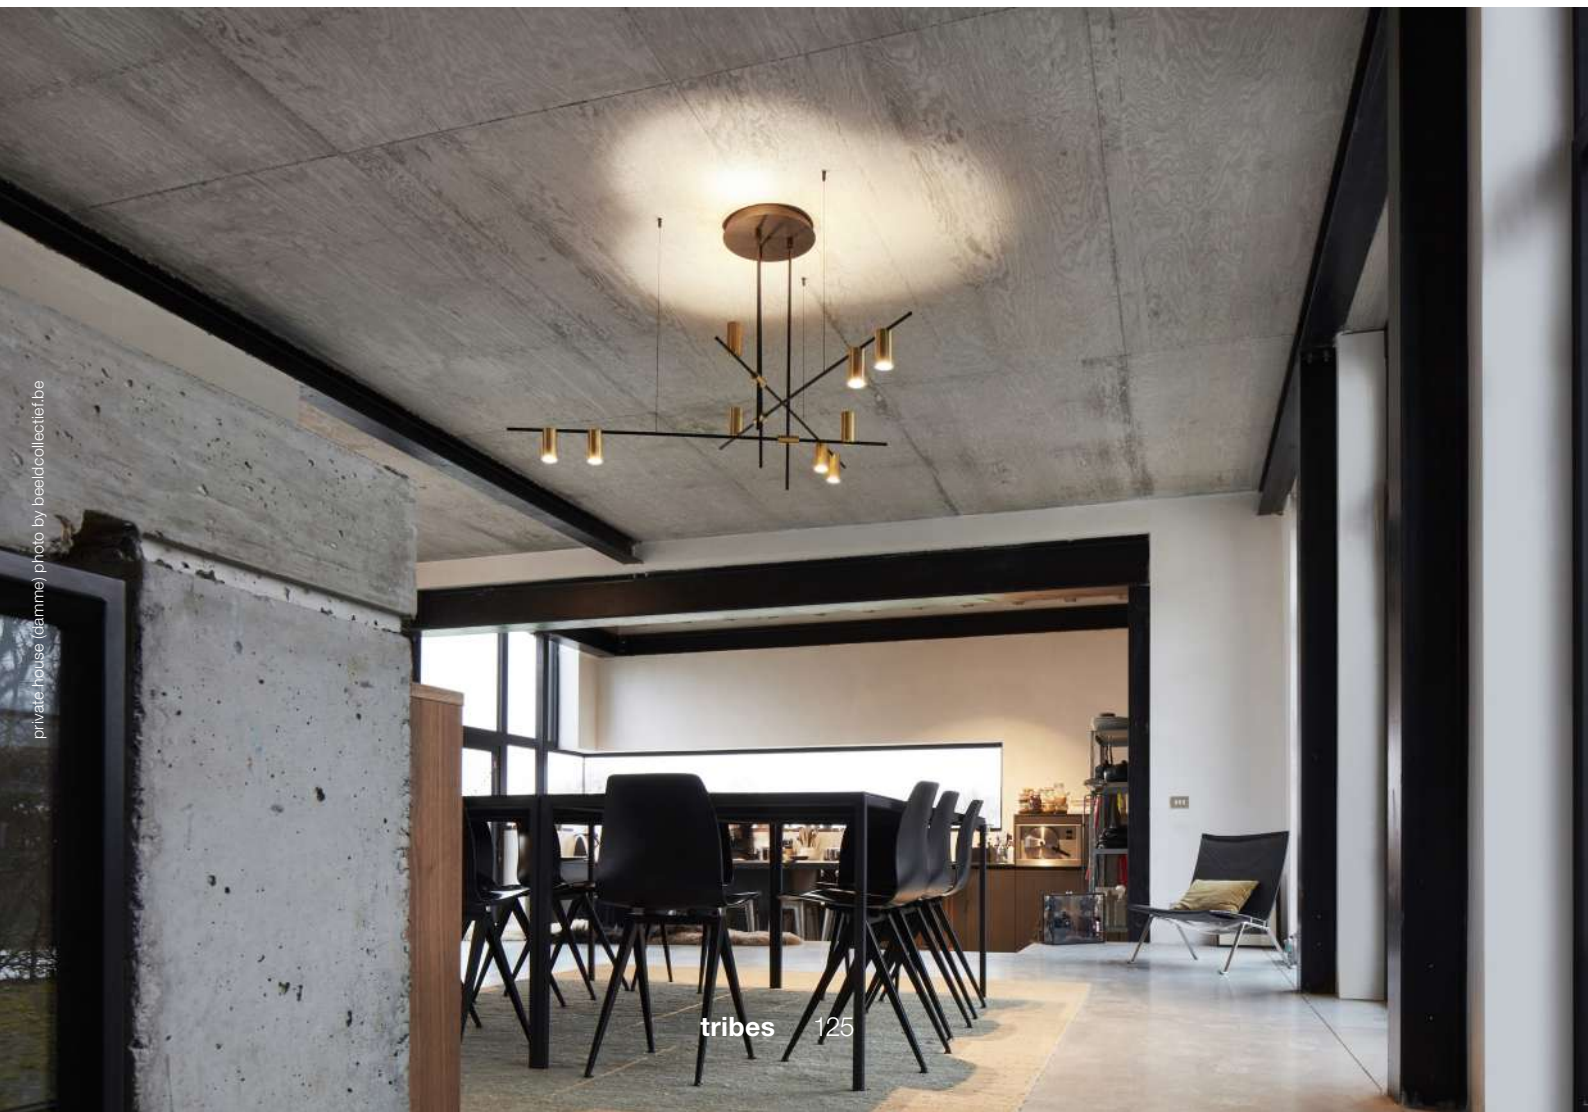

order code	
white	T98P8DWL
black	T98P8DZL
white / gold	T98P8DWLLB
black / gold	T98P8DZLLB

private house (gamme) photo by beelacollectie.be

**tribes GU10 H1 - 60cm
DOWN**

lamp type	retrofit LED
fitting	GU10
max. watt	3 x 10W
voltage	230V
class	2
gear	-
length	1400 mm
width	55 mm
height	600 mm