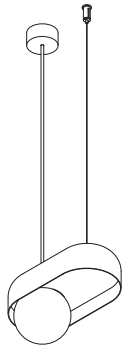

dice suspension S-1

lamp type	LED (DIM TRIAC)
colour temp.	2700K
max. watt	8W
voltage	230V
lumen	600
class	1
length	230 mm
width	120 mm
height	130 (max 2500) mm

order code

white	T105H1DWL
black	T105H1DZL