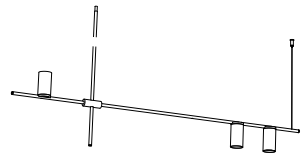

tribes LED H4 - 100cm

lamp type	LED
colour temp.	2700K
max. watt	3 x 7W
voltage	350mA
lumen	3 x 600
class	2
gear	-
length	1400 mm
width	55 mm
height	1000 mm

order code	
white	T98P4DWL
black	T98P4DZL
white / gold	T98P4DWLLB
black / gold	T98P4DZLLB