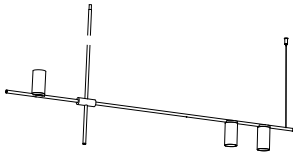

order code

white	T98H3HWL
black	T98H3HZL

tribes GU10 or globe 3 base

voltage	230V
class	1
diameter	280 mm
height	90 mm

order code

white	T98H2HWL
black	T98H2HZL

tribes GU10 H1 - 60cm

lamp type	retrofit LED
fitting	GU10
max. watt	3 x 10W
voltage	230V
class	2
gear	-
length	1400 mm
width	55 mm
height	600 mm