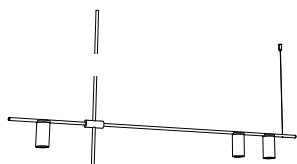

**tribes LED H7 - 130cm
DOWN**

lamp type	LED
colour temp.	2700K
max. watt	3 x 7W
voltage	350mA
lumen	3 x 600
class	2
gear	-
length	1400 mm
width	55 mm
height	1300 mm

order code

white	T98DP7DWL
black	T98DP7DZL
white / gold	T98DP7DWLLB
black / gold	T98DP7DZLLB