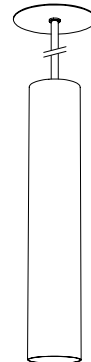

victor suspension 295 C1B

lamp type	LED
colour temp.	2700K
max. watt	6W
voltage	350mA
lumen	740
class	2
gear	not incorporated
diameter	90 mm
height	1 (max 1500) mm
tube	295 x 55 mm

order code

white	T104H9DWL
black	T104H9DZL
brass/bl.base	T104H9DLB