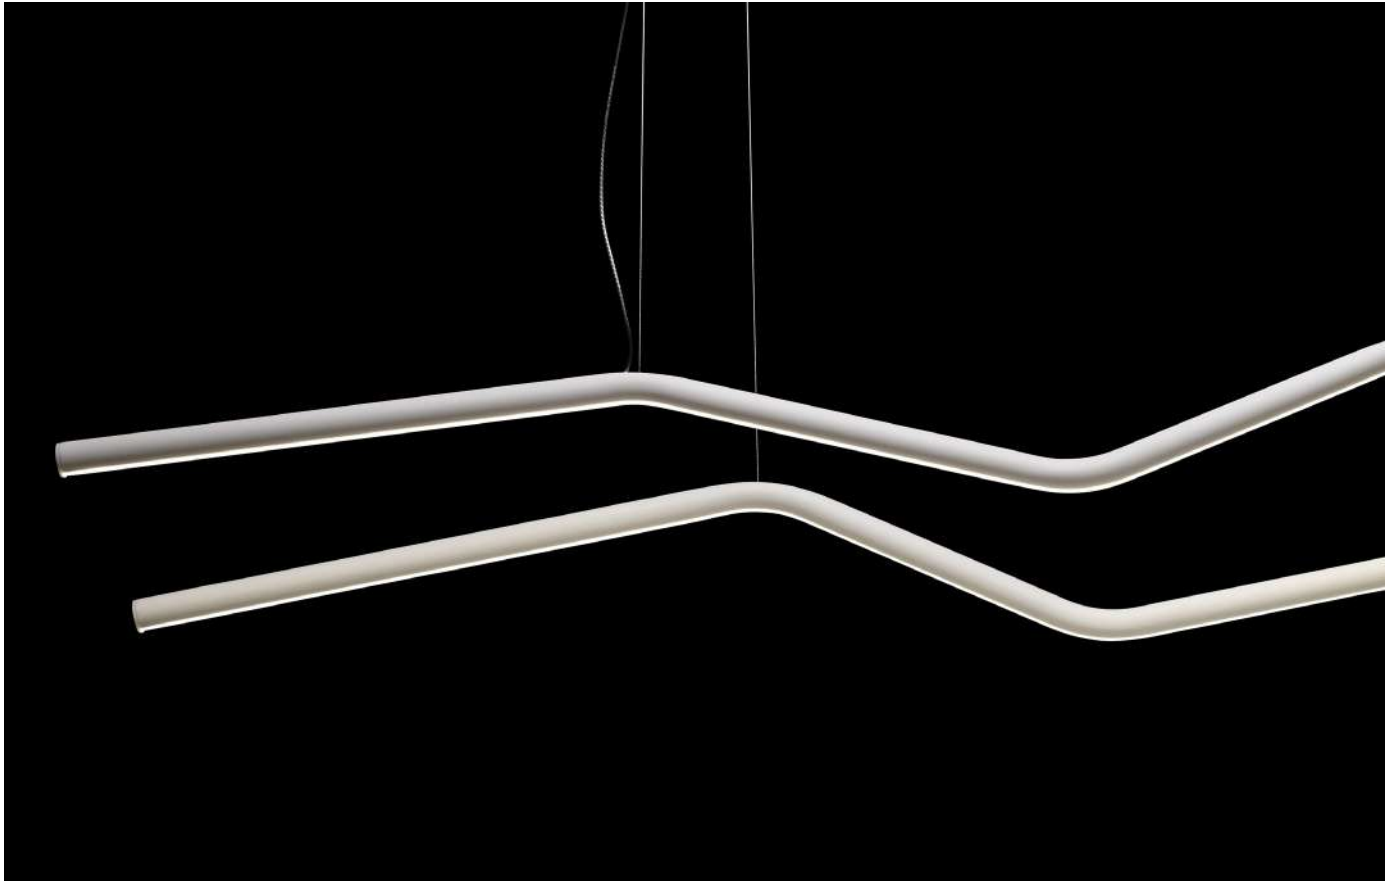

boomer

design by jos muller

office (australia) by K2LD architecture and interiors, photo by Jeremy Wright

BOOMER's minimalistic shape looks like a frozen movement. Its wavy shape creates an elegant contrast with the architectural lines of interiors and objects. It can be hung horizontally in balance or at an angle out of balance. A group of lamps enhances the characteristic curves. BOOMER can be placed directly above a dining table, home or office workspace. The highly efficient led-light smoothly curves along with the lamp shape.