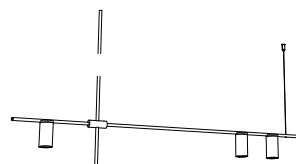

**tribes LED H8 - 140cm
DOWN**

lamp type	LED
colour temp.	2700K
max. watt	3 x 7W
voltage	350mA
lumen	3 x 600
class	2
gear	-
length	1400 mm
width	55 mm
height	1400 mm

order code

white	T98DP8DWL
black	T98DP8DZL
white / gold	T98DP8DWLLB
black / gold	T98DP8DZLLB