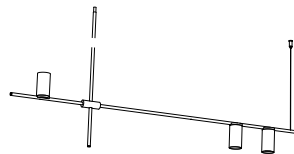

tribes GU10 H7 - 130cm

lamp type	retrofit LED
fitting	GU10
max. watt	3 x 10W
voltage	230V
class	2
gear	-
length	1400 mm
width	55 mm
height	1300 mm

order code

white	T98P7HWL
black	T98P7HZL
white / gold	T98P7HWLLB
black / gold	T98P7HZLLB