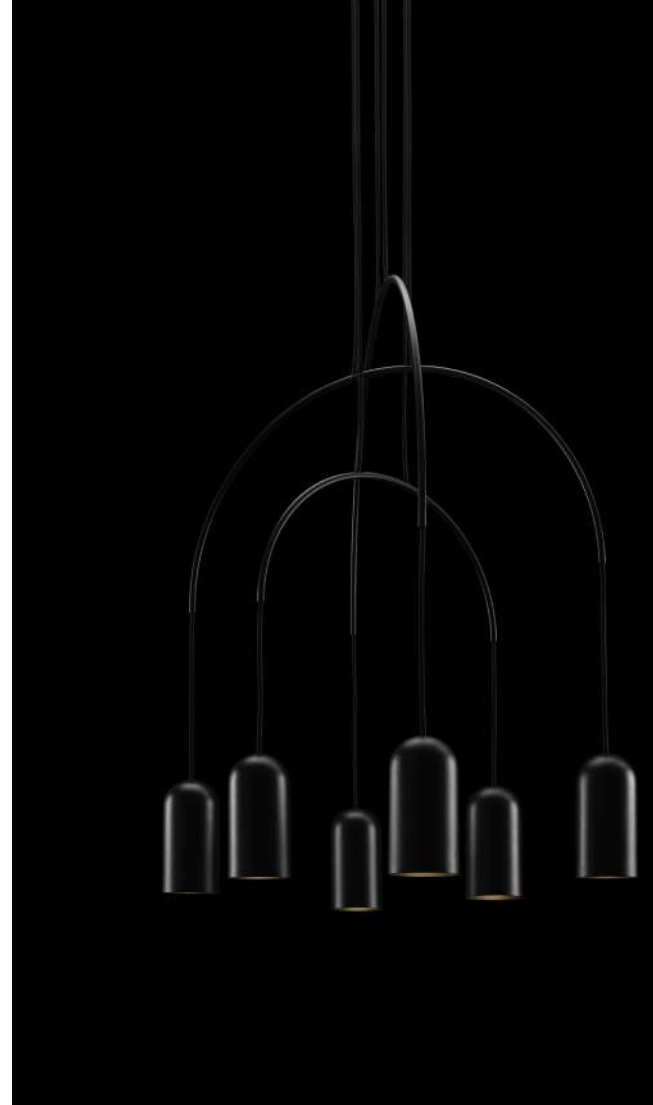

bow II S+M

lamp type	retrofit LED
fitting	E27
max. watt	4 x 15W
voltage	230V
class	1
diameter	680 mm
width	480 mm
height	460 (max 2500) mm
cup	160 x 80 mm

order code	
black	T97H4IZL

bow II S+M mini

lamp type	retrofit LED
fitting	E27
max. watt	4 x 15W
voltage	230V
class	1
diameter	680 mm
width	480 mm
height	460 (max 2500) mm
cup	120 x 60 mm

order code	
black	T97H11IZL