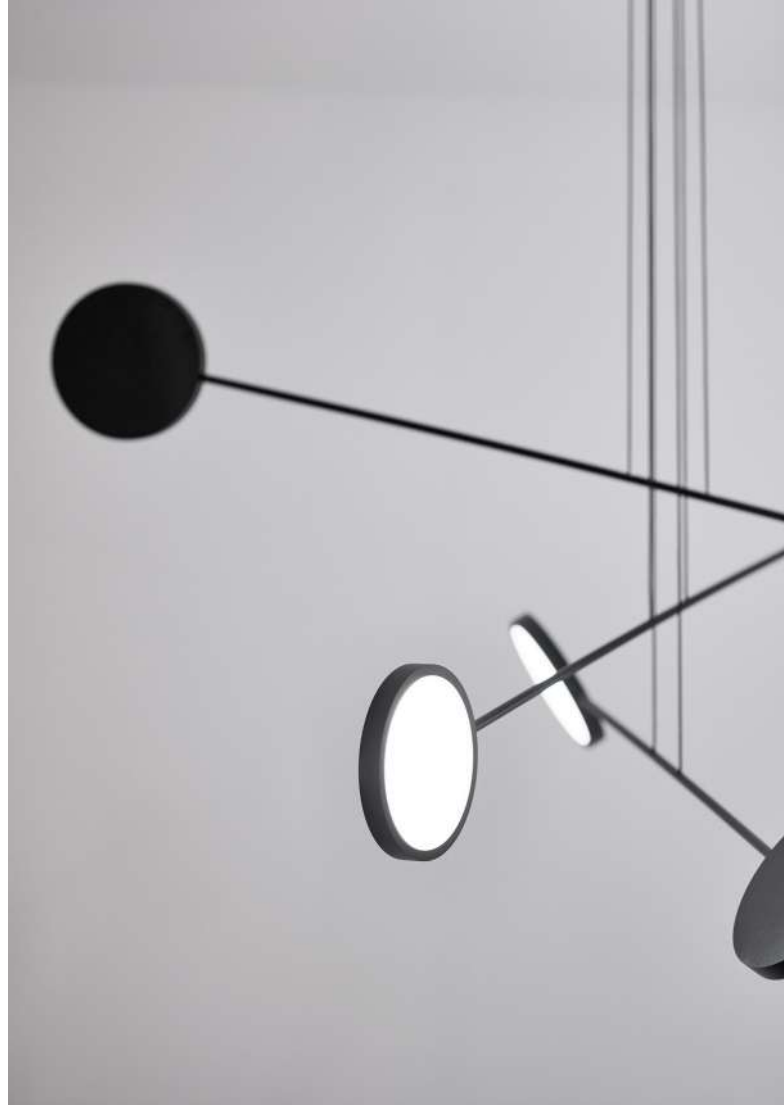

mob

design by glenn marys

Each MOBI has 2 circular LED sources that are connected with a thin tube and is balanced by 2 cables. Every LED cylinder is rotatable and makes it easy to control and direct the light wherever necessary. At the basis of the design of MOBI are a highly functional, dim to warm LED module and optimal light diffusion through precisely calculated optical diffusors.

MOBI can be used as a single or double installation to create a graphic and minimalistic character, but combined together they will transform into an eye-catching chandelier. Its simple and timeless shapes make MOBI adaptable for all spaces.