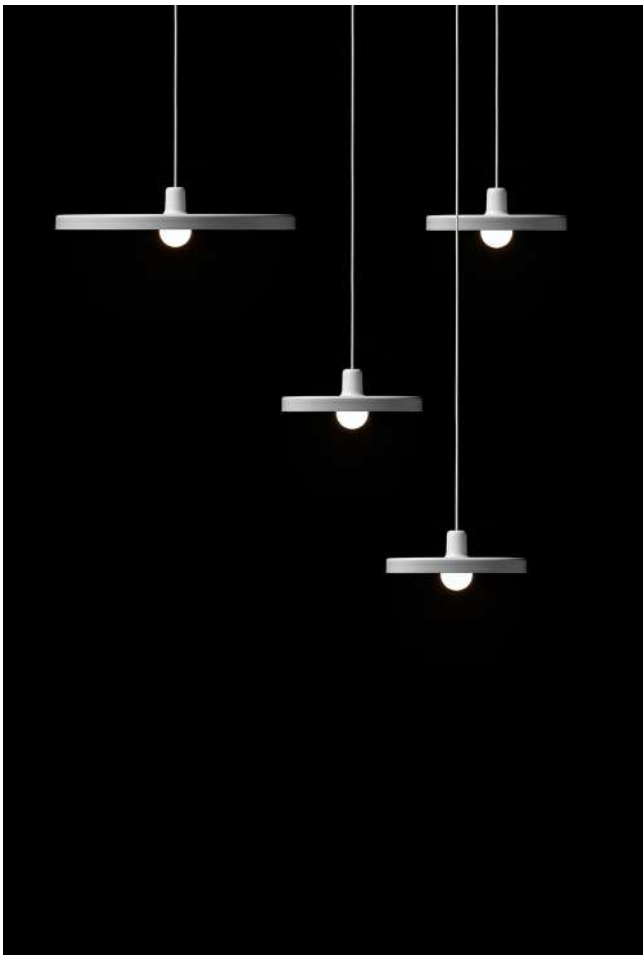

A large saucer of golden light, gently diffusing throughout your room, like the shimmering sound of a gong. As a hanging lamp above a table, the DISK creates a warm and intimate atmosphere, almost as if you were sitting in a secluded alcove. By adjusting the height of the DISK above the floor, you can vary the overall strength of the lighting. Brilliant rays of bright light will flood over all your interior surfaces. The DISK can also be used as a wall or ceiling lamp.