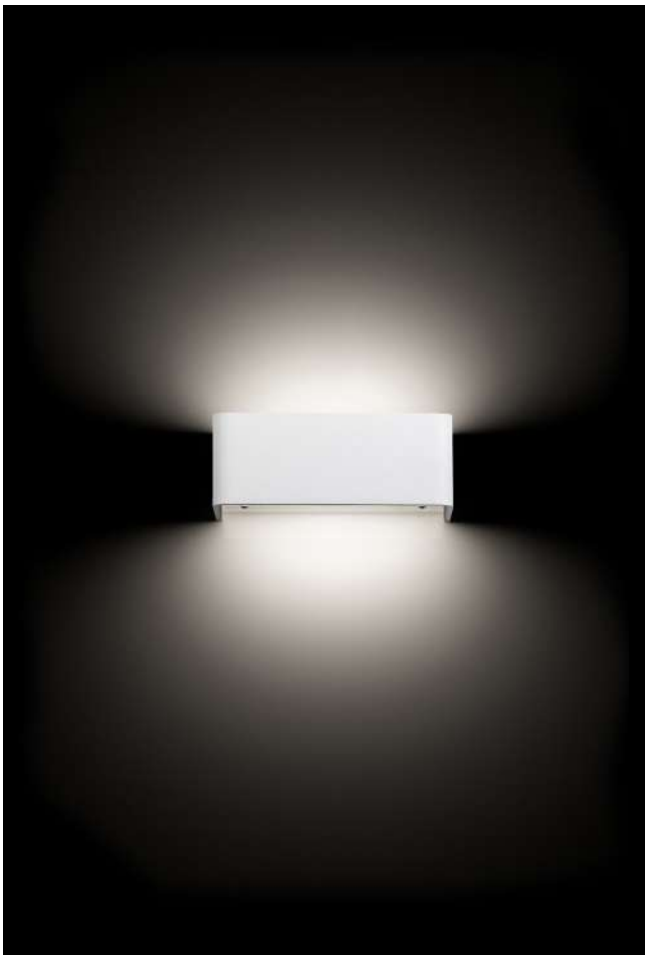

The BRACE has a neat, minimalist design, with a thick, folded aluminium plate. The BRACE looks equally good at home, in the office or in any other “professional” setting.