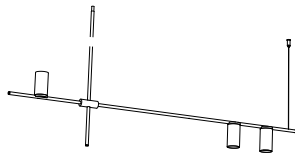

tribes LED H3 - 80cm

lamp type	LED
colour temp.	2700K
max. watt	3 x 7W
voltage	350mA
lumen	3 x 600
class	2
gear	-
length	1400 mm
width	55 mm
height	800 mm

order code	
white	T98P3DWL
black	T98P3DZL
white / gold	T98P3DWLLB
black / gold	T98P3DZLLB