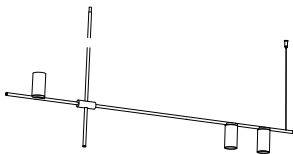

tribes GU10 H5 - 110cm

lamp type	retrofit LED
fitting	GU10
max. watt	3 x 10W
voltage	230V
class	2
gear	-
length	1400 mm
width	55 mm
height	1100 mm

order code

white	T98P5HWL
black	T98P5HZL
white / gold	T98P5HWLLB
black / gold	T98P5HZLLB