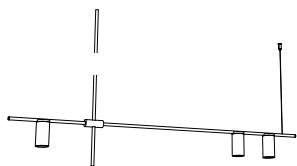

**tribes LED H2 - 70cm
DOWN**

lamp type	LED
colour temp.	2700K
max. watt	3 x 7W
voltage	350mA
lumen	3 x 600
class	2
gear	-
length	1400 mm
width	55 mm
height	700 mm

order code

white	T98DP2DWL
black	T98DP2DZL
white / gold	T98DP2DWLLB
black / gold	T98DP2DZLLB