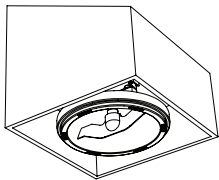

lamp type	AR111 retrofit
fitting	G53
max. watt	15W
voltage	230V
class	1
gear	incorporated
rotation	350°
inclination	2 x 30°
length	198 mm
width	150 mm
height	132 mm

lamp type	LED (DIM TRIAC)
colour temp.	2700K
max. watt	6W
voltage	230V
lumen	600
class	1
gear	-
rotation	360°
length	100 mm
width	88 mm
height	130 mm

lamp type	LED (DIM TRIAC)
colour temp.	2700K
max. watt	6W
voltage	230V
lumen	600
class	1
gear	-
rotation	360°
length	150 mm
width	133 mm
height	197 mm

order code	
aluminium	T75C1HAB
white	T75C1HWL
black	T75C1HZL

order code	
aluminium	T75A1DAB
white	T75A1DWL
black	T75A1DZL

order code	
aluminium	T75A2DAB
white	T75A2DWL
black	T75A2DZL