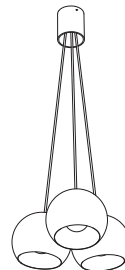

sphere 3

lamp type	A60
fitting	E27
max. watt	3 x 15W
voltage	230V
class	1
diameter	430 mm
height	170 (max. 1500) mm

order code

black/white	T46H2IZL
white/white	T46H2IWL