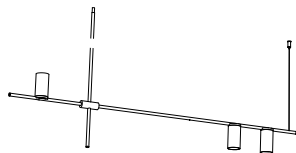

tribes LED H7 - 130cm

lamp type	LED
colour temp.	2700K
max. watt	3 x 7W
voltage	350mA
lumen	3 x 600
class	2
gear	-
length	1400 mm
width	55 mm
height	1300 mm

order code	
white	T98P7DWL
black	T98P7DZL
white / gold	T98P7DWLLB
black / gold	T98P7DZLLB