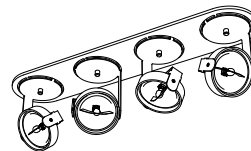

big bang 4 AR111

lamp type	AR111 retrofit
fitting	G53
max. watt	4 x 15W
voltage	12V
class	1
gear	not incorporated
rotation	350°
inclination	2 x 90°
length	730 mm
width	160 mm
height	153 mm

order code H15

aluminium	T41C2HAB
white	T41C2HWL
black	T41C2HZL

order code H40

aluminium	T41C3HAB
white	T41C3HWL
black	T41C3HZL