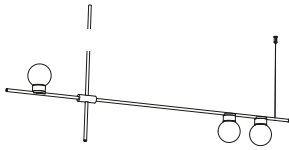

tribes globe H1 - 60cm

lamp type	LED (DIM TRIAC)
colour temp.	2700K
max. watt	3 x 6W
voltage	230V
lumen	3 x 600
class	2
gear	-
length	1400 mm
width	55 mm
height	600 mm

order code

white	T98SP1DWL
black	T98SP1DZL
white / gold	T98SP1DWLLB
black / gold	T98SP1DZLLB