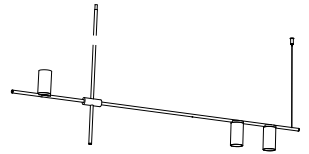

tribes GU10 H4 - 100cm

lamp type	retrofit LED
fitting	GU10
max. watt	3 x 10W
voltage	230V
class	2
gear	-
length	1400 mm
width	55 mm
height	1000 mm

order code

white	T98P4HWL
black	T98P4HZL
white / gold	T98P4HWLLB
black / gold	T98P4HZLLB