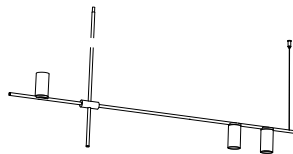

tribes GU10 H6 - 120cm

lamp type	retrofit LED
fitting	GU10
max. watt	3 x 10W
voltage	230V
class	2
gear	-
length	1400 mm
width	55 mm
height	1200 mm

order code

white	T98P6HWL
black	T98P6HZL
white / gold	T98P6HWLLB
black / gold	T98P6HZLLB