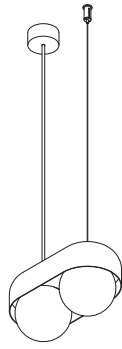

dice suspension S-2

lamp type	LED (DIM TRIAC)
colour temp.	2700K
max. watt	2x8W
voltage	230V
lumen	2 x 600
class	1
length	230 mm
width	120 mm
height	130 (max 2500) mm

order code

white	T105H2DWL
black	T105H2DZL