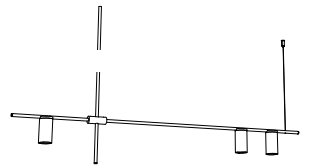

**tribes GU10 H4 - 100cm
DOWN**

lamp type	retrofit LED
fitting	GU10
max. watt	3 x 10W
voltage	230V
class	2
gear	-
length	1400 mm
width	55 mm
height	1000 mm

order code	
white	T98DP4HWL
black	T98DP4HZL
white / gold	T98DP4HWLLB
black / gold	T98DP4HZLLB