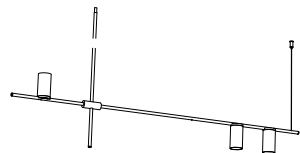

tribes LED H8 - 140cm

lamp type	LED
colour temp.	2700K
max. watt	3 x 7W
voltage	350mA
lumen	3 x 600
class	2
gear	-
length	1400 mm
width	55 mm
height	1400 mm

order code	
white	T98P8DWL
black	T98P8DZL
white / gold	T98P8DWLLB
black / gold	T98P8DZLLB