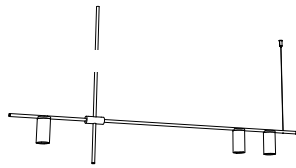

**tribes GU10 H3 - 80cm
DOWN**

lamp type	retrofit LED
fitting	GU10
max. watt	3 x 10W
voltage	230V
class	2
gear	-
length	1400 mm
width	55 mm
height	800 mm

order code	
white	T98DP3HWL
black	T98DP3HZL
white / gold	T98DP3HWLLB
black / gold	T98DP3HZLLB