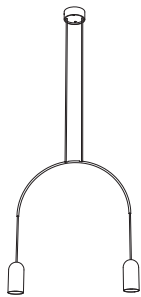

order code	
black	T97H1IZL

bow I S mini

lamp type	retrofit LED
fitting	E27
max. watt	2 x 15W
voltage	230V
class	1
diameter	480 mm
height	360 (max 2500) mm
cup	120 x 60 mm

order code	
black	T97H8IZL

bow I M