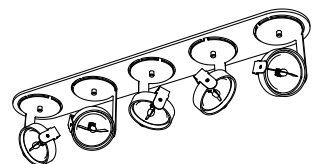

big bang 5 AR111

lamp type	AR111 retrofit
fitting	G53
max. watt	5 x 15W
voltage	12V
class	1
gear	not incorporated
rotation	350°
inclination	2 x 90°
length	920 mm
width	160 mm
height	153 mm

order code H15

aluminium	T42C2HAB
white	T42C2HWL
black	T42C2HZL

order code H40

aluminium	T42C3HAB
white	T42C3HWL
black	T42C3HZL