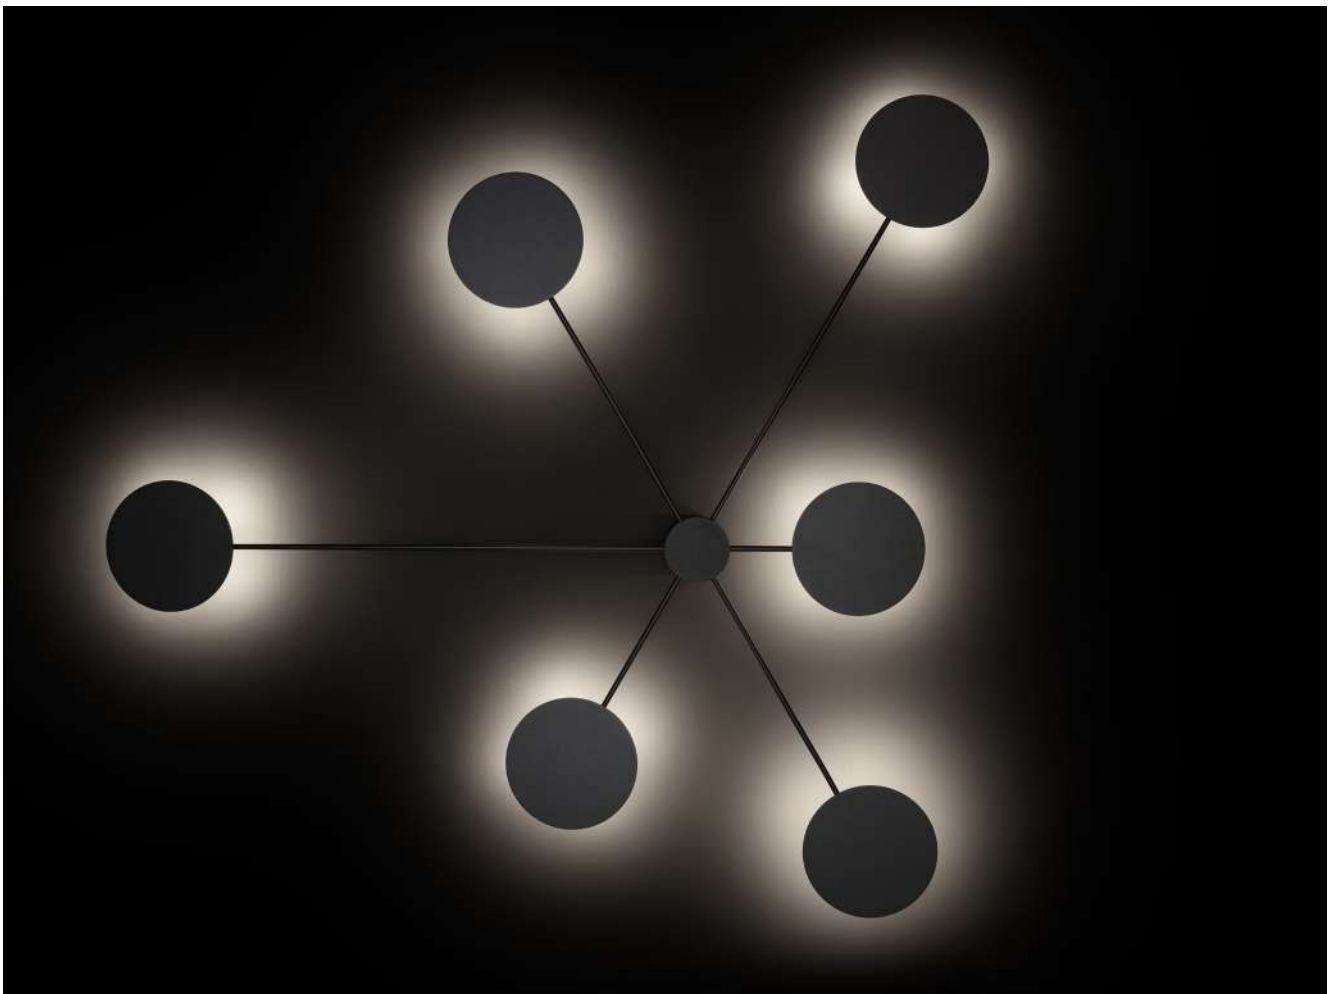

round control

design by glenn marys

ROUND CONTROL is designed as a ceiling- and wall surface mounted system. During the installation, it can be adapted to any architectural concept due to countless variations in the design. The graphic character of the minimalistic design reveals its functions very honestly. ROUND CONTROL is devised for lighting rooms in commercial areas, board rooms and lounge areas as well as residential rooms. The indirect lighting – with high power LED modules - creates a soft and comfortable atmosphere when dimmed and provides a functional lighting at full power.