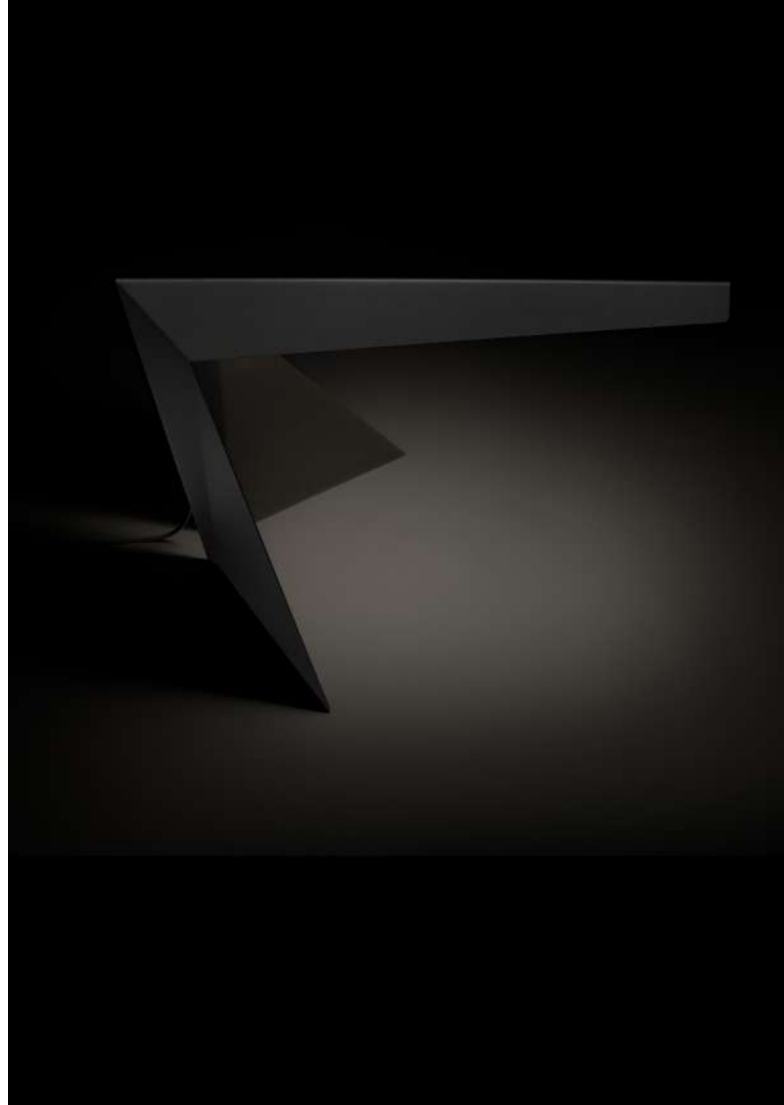

order code DIM TRIAC

white **T87C3DWLDT**

crane

design by alain monnens

The CRANE is a desk luminaire, striking a balance between functionality and style. The design originates from exploring the most interesting and useful form out of 1 single folded plate, just like an origami crane bird. The foot has been folded into a straight angle so that the loss of work space is minimized. Therefore the CRANE is excellent to place on the corner of your desk.