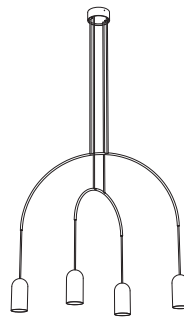

bow II L+S

lamp type	retrofit LED
fitting	E27
max. watt	4 x 15W
voltage	230V
class	1
diameter	880 mm
width	480 mm
height	560 (max 2500) mm
cup	160 x 80 mm

order code	
black	T97H5IZL