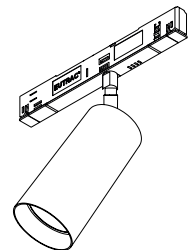

suction cup

order code	
white	TP10P1

victor GU10 adaptor 3F

lamp type	retrofit LED
fitting	GU10
max. watt	10W
voltage	230V
class	1

order code

white	T104R1HWL
black	T104R1HZL
brass	T104R1HLB

victor GU10 eutrac* 3F