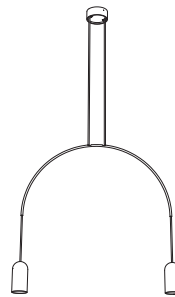

bow I L

lamp type	retrofit LED
fitting	E27
max. watt	2 x 15W
voltage	230V
class	1
diameter	880 mm
height	560 (max 2500) mm
cup	160 x 80 mm

order code	
black	T97H3IZL