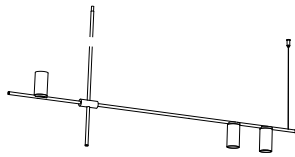

tribes LED H2 - 70cm

lamp type	LED
colour temp.	2700K
max. watt	3 x 7W
voltage	350mA
lumen	3 x 600
class	2
gear	-
length	1400 mm
width	55 mm
height	700 mm

order code	
white	T98P2DWL
black	T98P2DZL
white / gold	T98P2DWLLB
black / gold	T98P2DZLLB