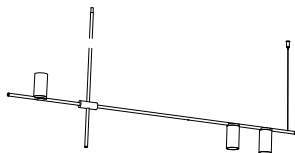

tribes LED H6 - 120cm

lamp type	LED
colour temp.	2700K
max. watt	3 x 7W
voltage	350mA
lumen	3 x 600
class	2
gear	-
length	1400 mm
width	55 mm
height	1200 mm

order code	
white	T98P6DWL
black	T98P6DZL
white / gold	T98P6DWLLB
black / gold	T98P6DZLLB