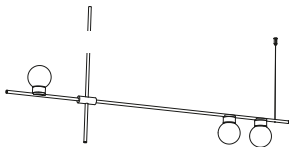

tribes globe H5 - 110cm

lamp type	LED (DIM TRIAC)
colour temp.	2700K
max. watt	3 x 6W
voltage	230V
lumen	3 x 600
class	2
gear	-
length	1400 mm
width	55 mm
height	1100 mm

order code

white	T98SP5DWL
black	T98SP5DZL
white / gold	T98SP5DWLLB
black / gold	T98SP5DZLLB