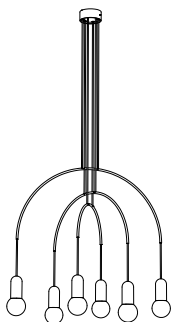

bow III S+M+L mini

lamp type	retrofit LED
fitting	E27
max. watt	6 x 15W
voltage	230V
class	1
diameter	880 mm
width	680 mm
height	560 (max 2500) mm
cup	120 x 60 mm